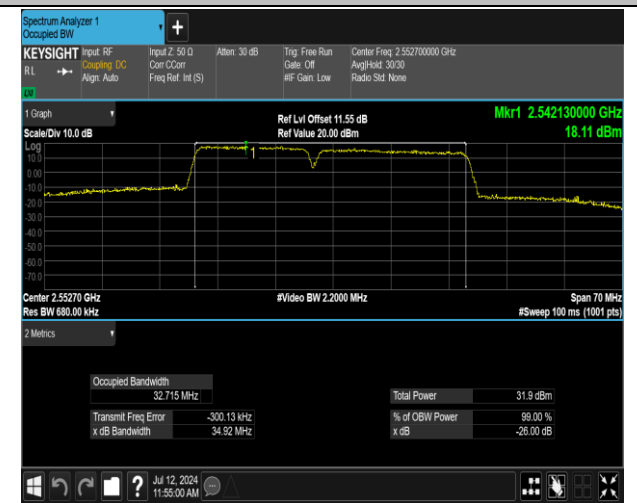

7-7-15MHz-20MHz-QPSK-QPSK-20828-20999-75RB#0-1
00RB#0-PASS

7-7-15MHz-20MHz-QPSK-QPSK-21179-21350-75RB#0-1
00RB#0-PASS