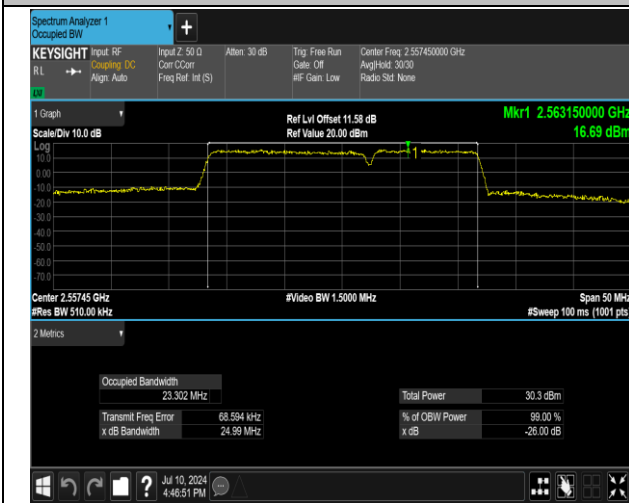

7-7-15MHz-10MHz-16QAM-16QAM-20825-20945-75RB#0
-50RB#0-PASS

7-7-15MHz-10MHz-16QAM-16QAM-21277-21397-75RB#0
-50RB#0-PASS