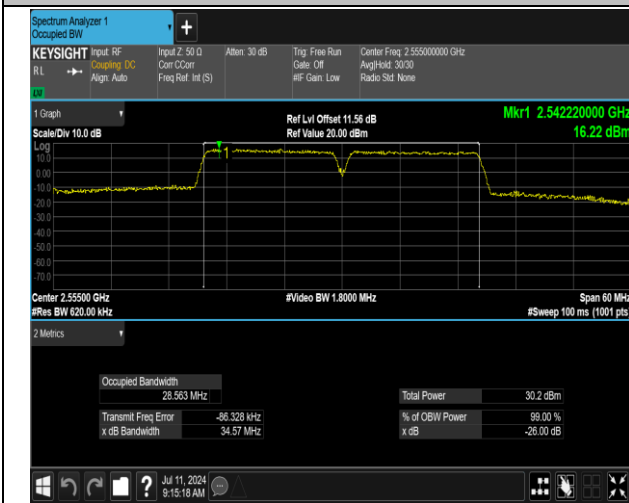

7-7-15MHz-10MHz-QPSK-QPSK-21051-21171-75RB#0-5
 0RB#0-PASS

7-7-15MHz-10MHz-QPSK-QPSK-21277-21397-75RB#0-5
 0RB#0-PASS

7-7-15MHz-15MHz-16QAM-16QAM-20825-20975-75RB#0
-75RB#0-PASS

7-7-15MHz-15MHz-16QAM-16QAM-21025-21175-75RB#0
-75RB#0-PASS