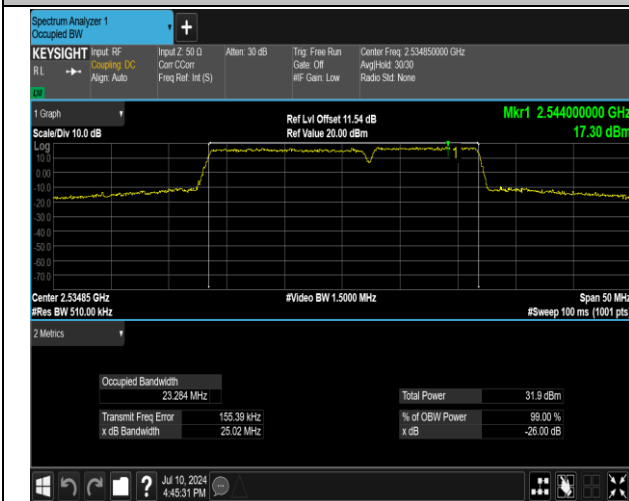

7-7-15MHz-10MHz-16QAM-16QAM-20825-20945-75RB#0
 -50RB#0-PASS

7-7-15MHz-10MHz-16QAM-16QAM-21051-21171-75RB#0
 -50RB#0-PASS

7-7-15MHz-10MHz-16QAM-16QAM-21277-21397-75RB#0
 -50RB#0-PASS

7-7-15MHz-10MHz-QPSK-QPSK-20825-20945-75RB#0-5
 0RB#0-PASS