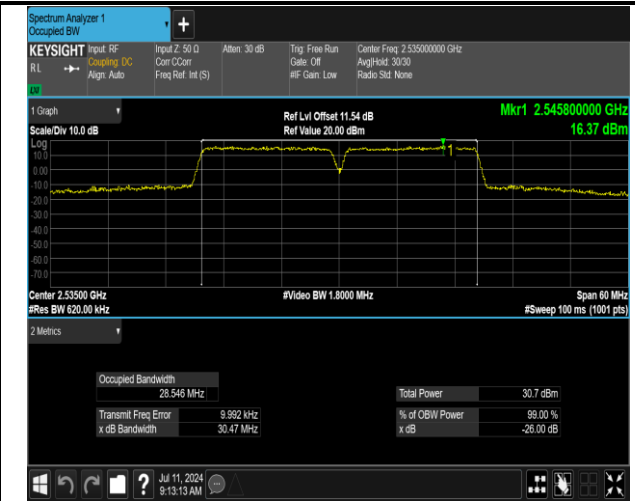

7-7-15MHz-10MHz-QPSK-QPSK-21277-21397-75RB#0-5
0RB#0-PASS

7-7-15MHz-15MHz-16QAM-16QAM-21025-21175-75RB#0
-75RB#0-PASS