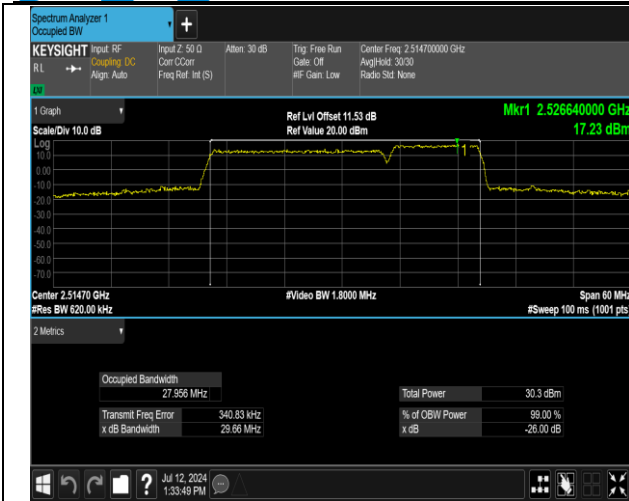

7-7-15MHz-20MHz-QPSK-QPSK-21003-21174-75RB#0-1
00RB#0-PASS

7-7-20MHz-10MHz-16QAM-16QAM-20850-20994-100RB#
0-50RB#0-PASS