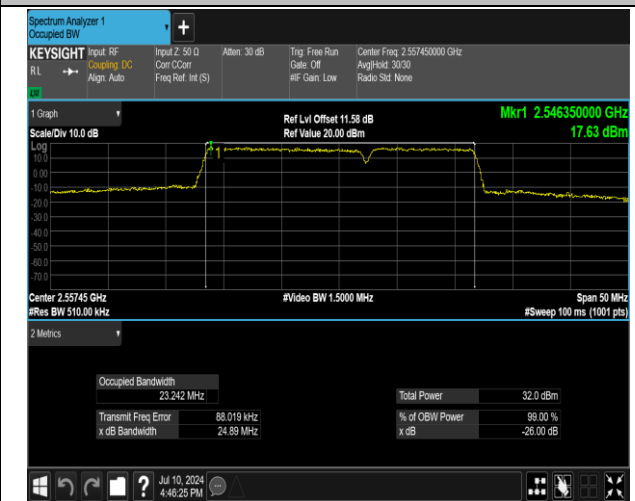

7-7-15MHz-10MHz-QPSK-QPSK-20825-20945-75RB#0-5
0RB#0-PASS

7-7-15MHz-10MHz-QPSK-QPSK-21277-21397-75RB#0-5
0RB#0-PASS