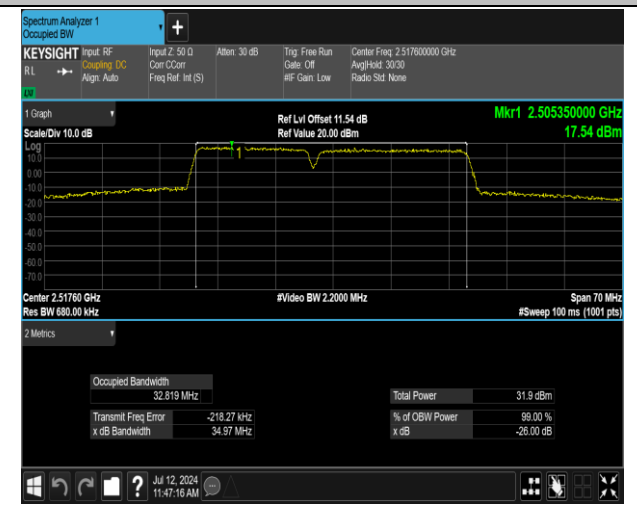

7-7-15MHz-20MHz-16QAM-16QAM-21003-21174-75RB#0
-100RB#0-PASS

7-7-15MHz-20MHz-QPSK-QPSK-20828-20999-75RB#0-1
00RB#0-PASS