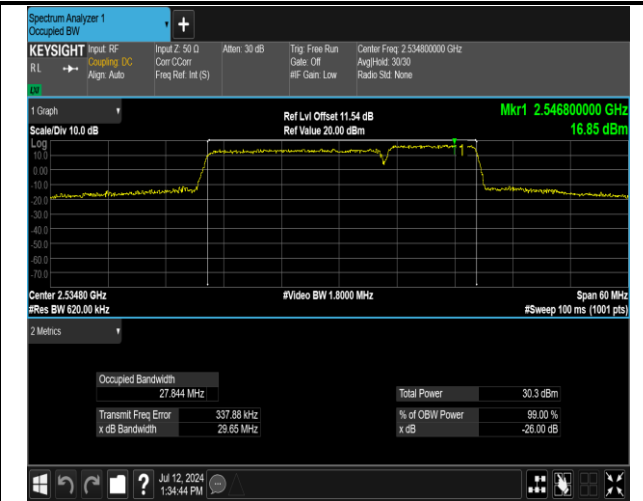

7-7-15MHz-20MHz-QPSK-QPSK-21179-21350-75RB#0-1
00RB#0-PASS

7-7-20MHz-10MHz-16QAM-16QAM-21051-21195-100RB#
0-50RB#0-PASS