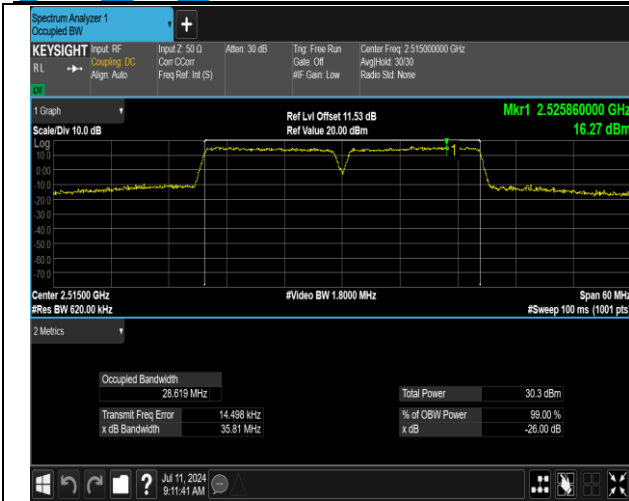

7-7-15MHz-10MHz-QPSK-QPSK-21051-21171-75RB#0-5
0RB#0-PASS

7-7-15MHz-15MHz-16QAM-16QAM-20825-20975-75RB#0
-75RB#0-PASS