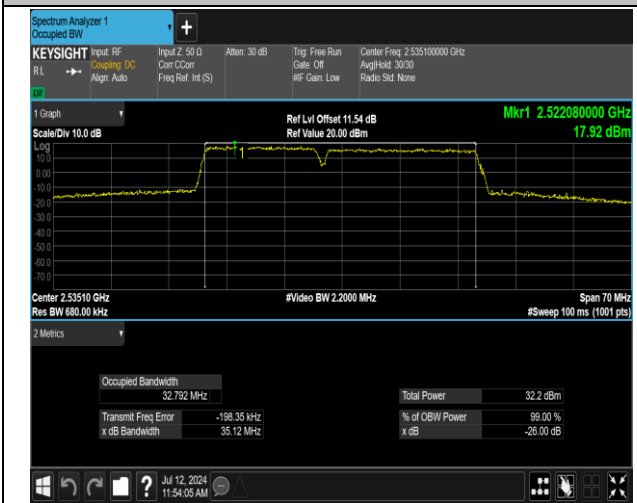

7-7-15MHz-20MHz-16QAM-16QAM-20828-20999-75RB#0
 -100RB#0-PASS

7-7-15MHz-20MHz-16QAM-16QAM-21003-21174-75RB#0
 -100RB#0-PASS

7-7-15MHz-20MHz-16QAM-16QAM-21179-21350-75RB#0
 -100RB#0-PASS

7-7-15MHz-20MHz-QPSK-QPSK-20828-20999-75RB#0-1
 00RB#0-PASS