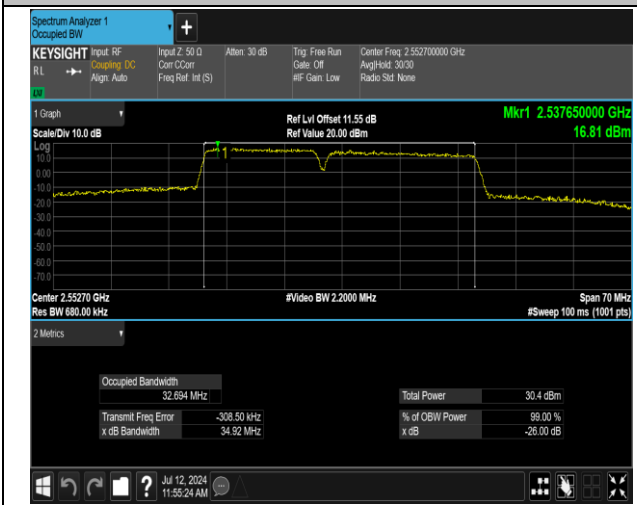

7-7-15MHz-20MHz-16QAM-16QAM-20828-20999-75RB#0
-100RB#0-PASS

7-7-15MHz-20MHz-16QAM-16QAM-21179-21350-75RB#0
-100RB#0-PASS