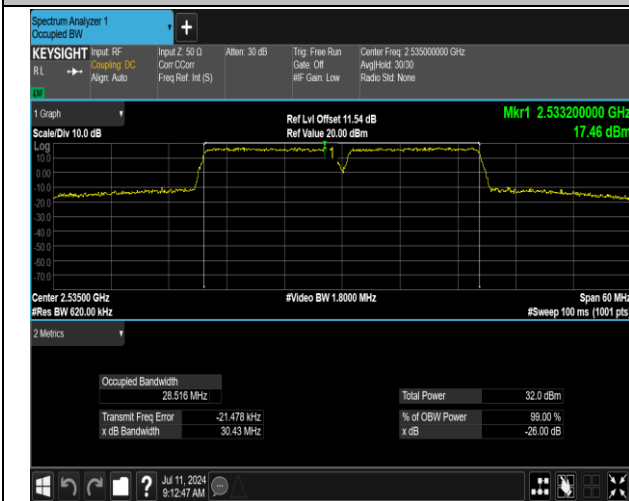

7-7-15MHz-15MHz-16QAM-16QAM-21225-21375-75RB#0
-75RB#0-PASS

7-7-15MHz-15MHz-QPSK-QPSK-21025-21175-75RB#0-7
5RB#0-PASS