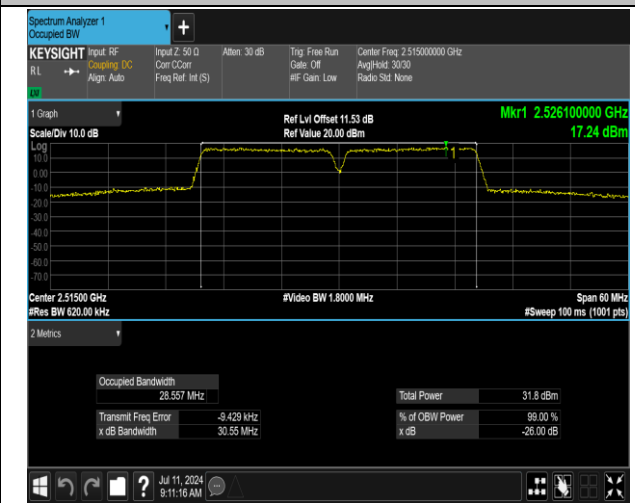

7-7-15MHz-15MHz-16QAM-16QAM-21025-21175-75RB#0
-75RB#0-PASS

7-7-15MHz-15MHz-QPSK-QPSK-20825-20975-75RB#0-7
5RB#0-PASS