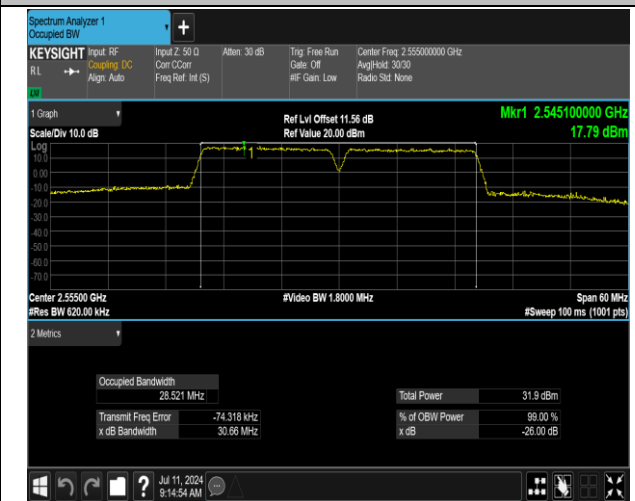

7-7-15MHz-15MHz-QPSK-QPSK-20825-20975-75RB#0-7
5RB#0-PASS

7-7-15MHz-15MHz-QPSK-QPSK-21225-21375-75RB#0-7
5RB#0-PASS