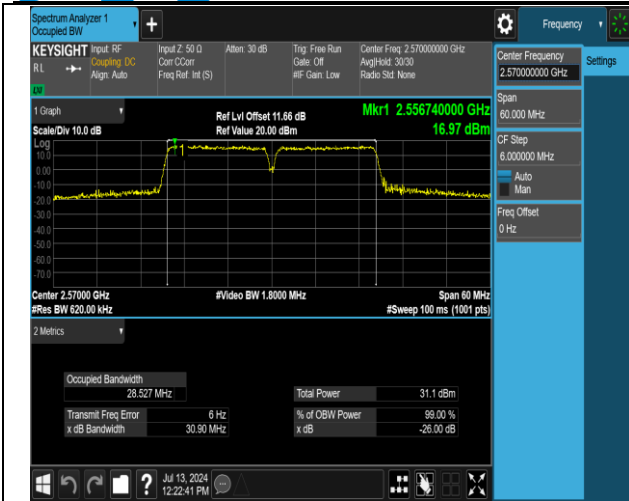

41(2555-2655)-41(2555-2655)-15MHz-15MHz-16QAM-16 QAM-40315-40465-75RB#0-75RB#0-PASS