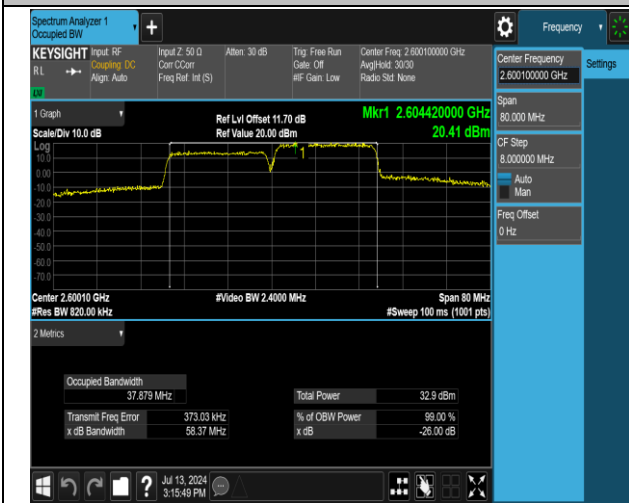

38-38-20MHz-20MHz-16QAM-16QAM-37952-38150-100R
B#0-100RB#0-PASS