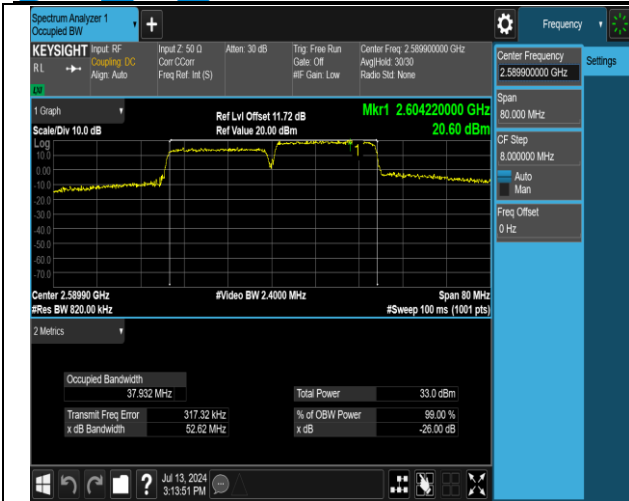

38-38-20MHz-20MHz-16QAM-16QAM-37850-38048-100R
B#0-100RB#0-PASS