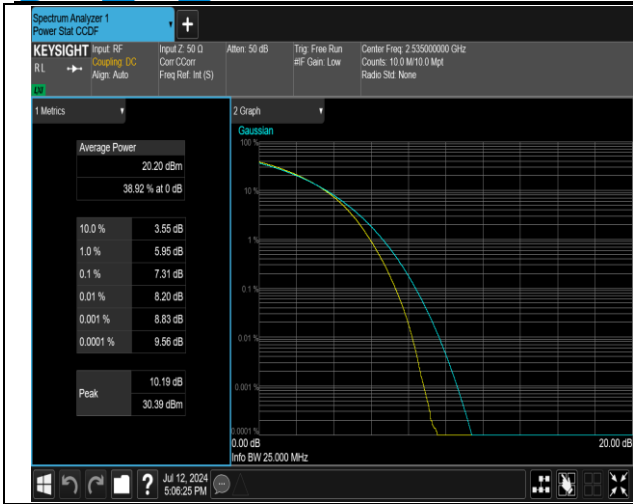

7-7-20MHz-20MHz-16QAM-16QAM-21001-21199-100RB#-
0-100RB#0-PASS