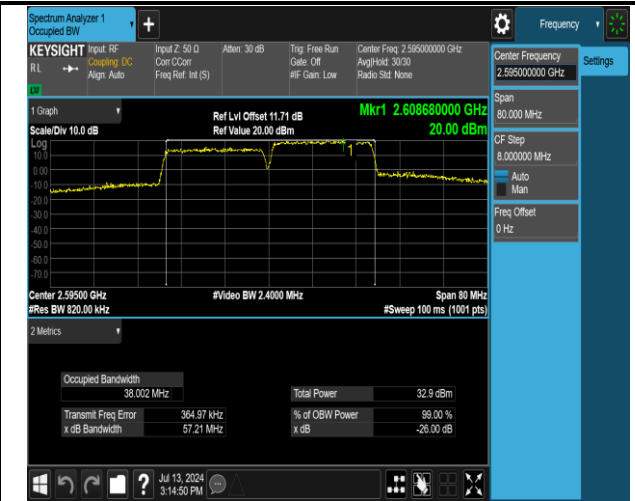

38-38-15MHz-15MHz-QPSK-QPSK-37825-37975-75RB#0  
-75RB#0-PASS

38-38-15MHz-15MHz-QPSK-QPSK-37925-38075-75RB#0  
-75RB#0-PASS

38-38-15MHz-15MHz-QPSK-QPSK-38025-38175-75RB#0  
-75RB#0-PASS

38-38-20MHz-20MHz-16QAM-16QAM-37850-38048-100R  
B#0-100RB#0-PASS