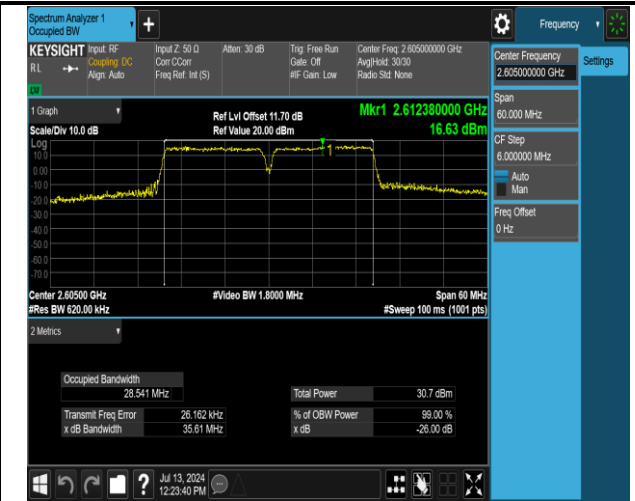

41(2555-2655)-41(2555-2655)-15MHz-15MHz-16QAM-16 QAM-40665-40815-75RB#0-75RB#0-PASS