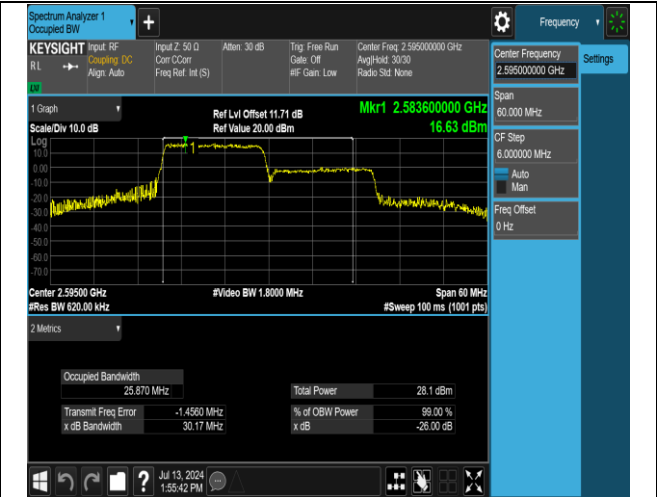

38-38-15MHz-15MHz-16QAM-16QAM-37925-38075-75RB
#0-75RB#0-PASS