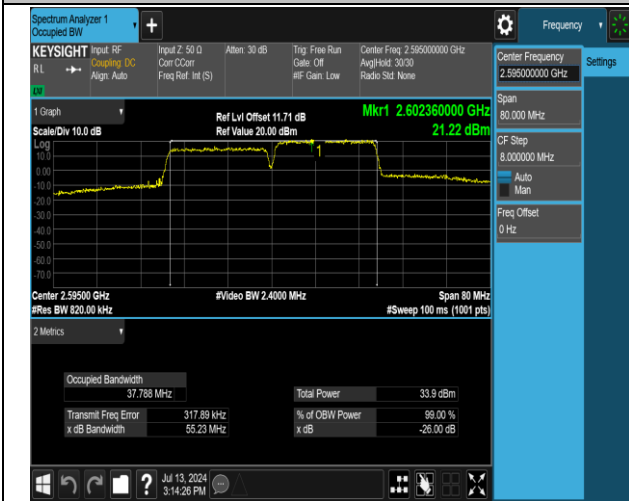

38-38-20MHz-20MHz-QPSK-QPSK-37901-38099-100RB#
0-100RB#0-PASS