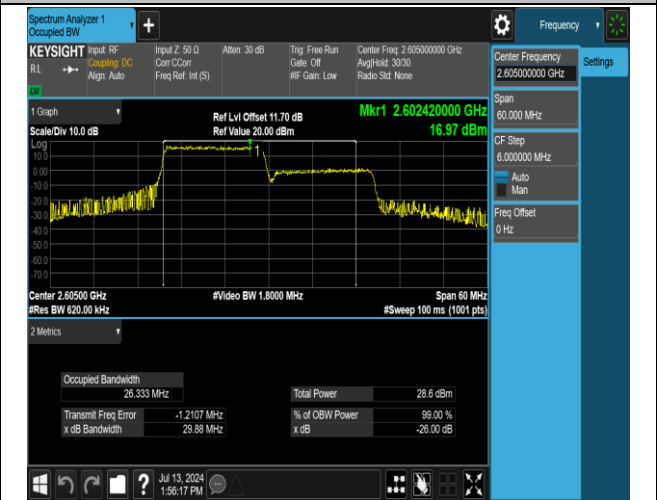

38-38-15MHz-15MHz-QPSK-QPSK-38025-38175-75RB#0
-75RB#0-PASS