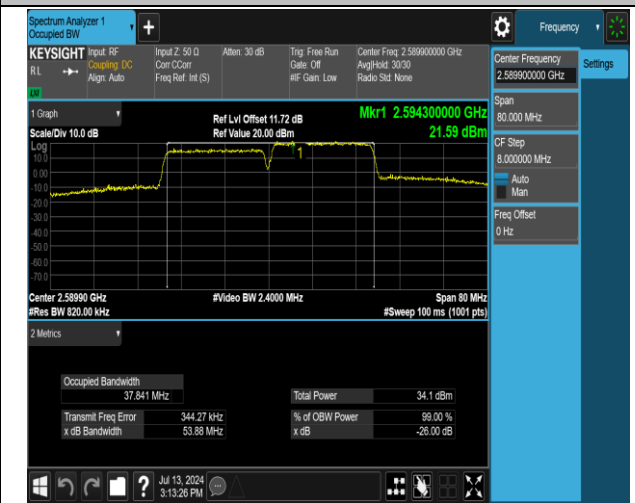

38-38-20MHz-20MHz-QPSK-QPSK-37850-38048-100RB#
0-100RB#0-PASS