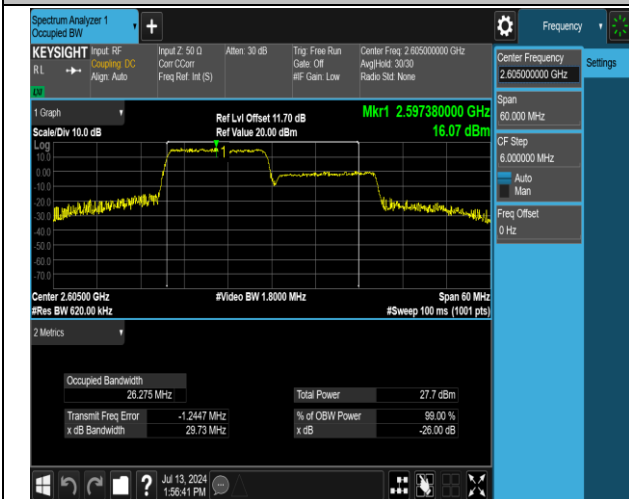

38-38-15MHz-15MHz-16QAM-16QAM-38025-38175-75RB
#0-75RB#0-PASS