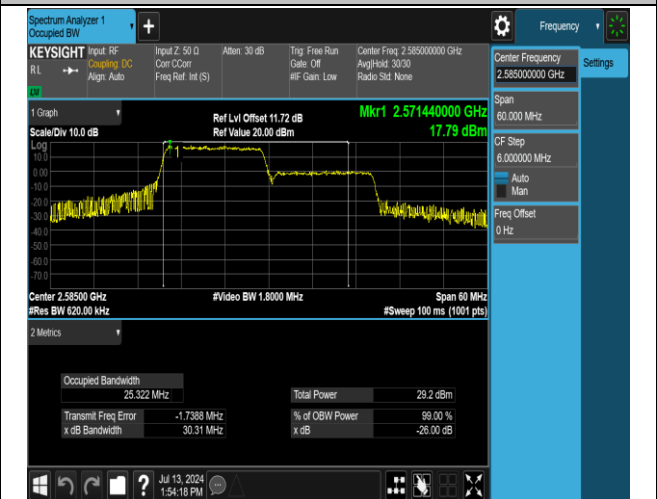

Test Graphs

38-38-15MHz-15MHz-16QAM-16QAM-37825-37975-75RB  
#0-75RB#0-PASS

38-38-15MHz-15MHz-16QAM-16QAM-37925-38075-75RB  
#0-75RB#0-PASS

38-38-15MHz-15MHz-16QAM-16QAM-38025-38175-75RB  
#0-75RB#0-PASS