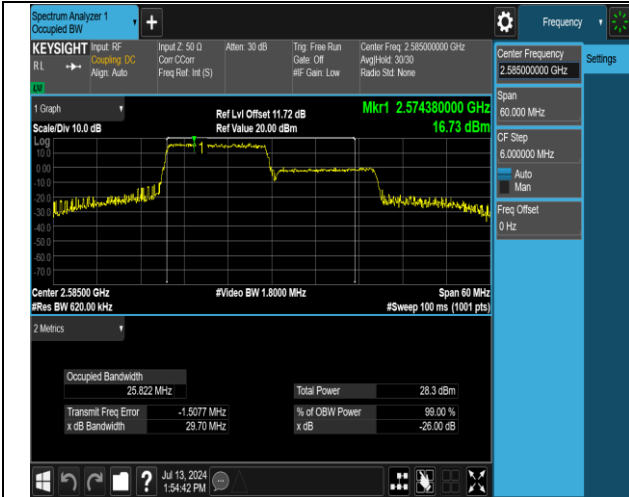

Test Graphs

38-38-15MHz-15MHz-16QAM-16QAM-37825-37975-75RB
#0-75RB#0-PASS