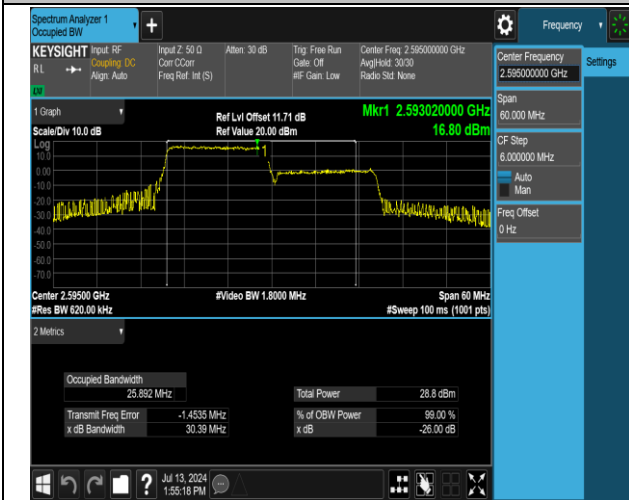

38-38-15MHz-15MHz-QPSK-QPSK-37925-38075-75RB#0
-75RB#0-PASS