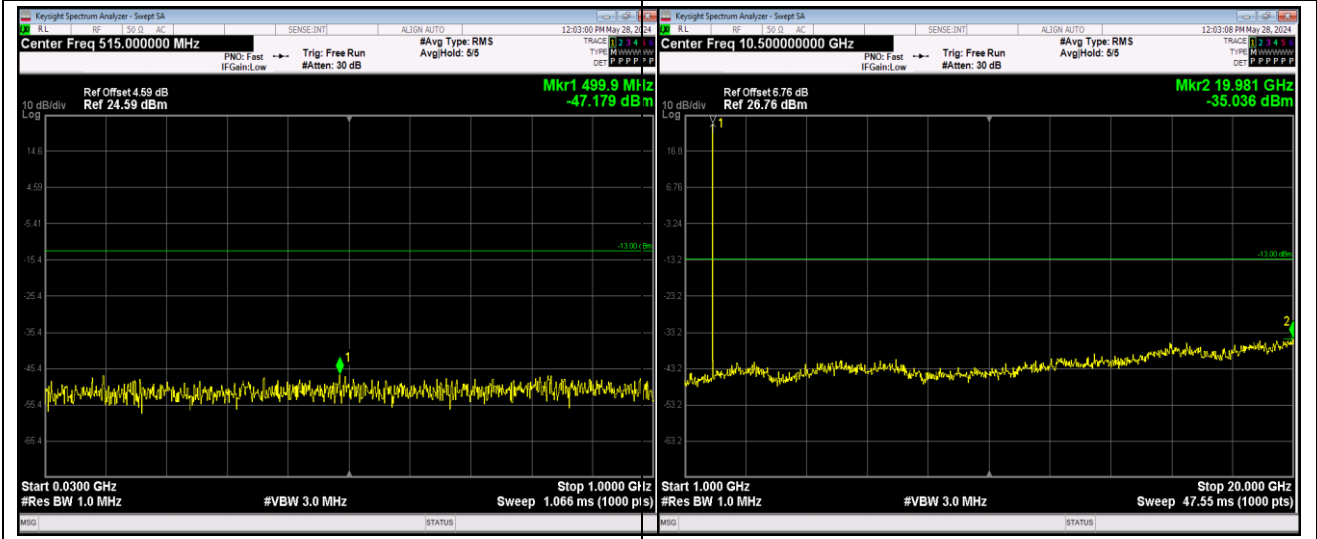

Band2-1.4MHz-16QAM-18900-1RB#0-Range1:30~1000MHz

Band2-1.4MHz-16QAM-18900-1RB#0-Range2:1000~20000MHz