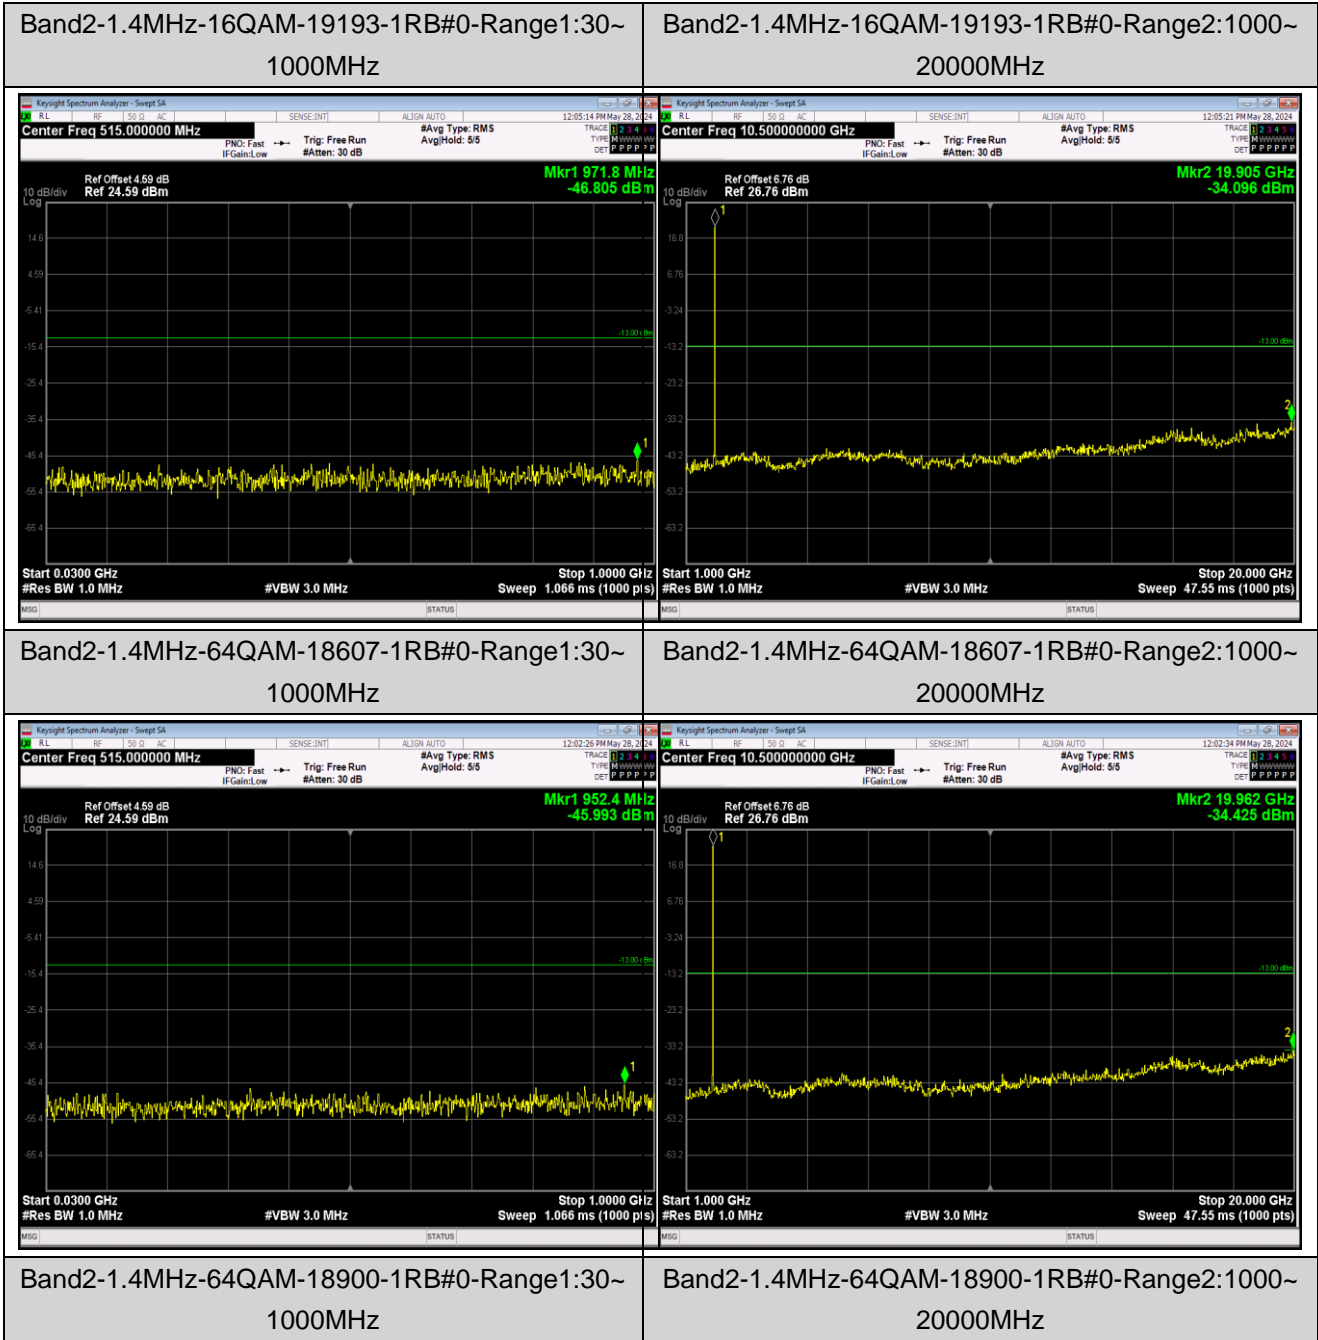

Remark: All bandwidth and all modulation had been tested, but only the worst case data displayed in this report.

Test Graphs

Band2-1.4MHz-16QAM-18607-1RB#0-Range1:30~1000MHz

Band2-1.4MHz-16QAM-18607-1RB#0-Range2:1000~20000MHz

Band2-1.4MHz-16QAM-18900-1RB#0-Range1:30~1000MHz

Band2-1.4MHz-16QAM-18900-1RB#0-Range2:1000~20000MHz

Band2-1.4MHz-64QAM-19193-1RB#0-Range1:30~1000MHz

Band2-1.4MHz-64QAM-19193-1RB#0-Range2:1000~20000MHz

Band2-20MHz-QPSK-18700-1RB#0-Range1:30~1000MHz