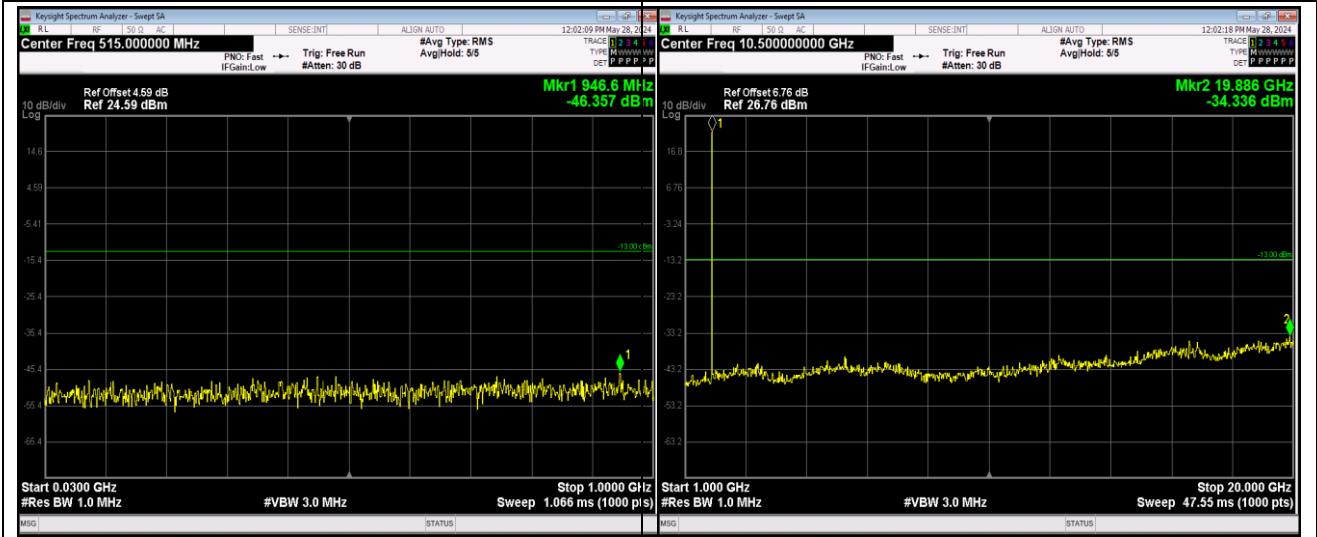

Remark: All bandwidth and all modulation had been tested, but only the worst case data displayed in this report.

Test Graphs

Band2-1.4MHz-16QAM-18607-1RB#0-Range1:30~1000MHz

Band2-1.4MHz-16QAM-18607-1RB#0-Range2:1000~20000MHz