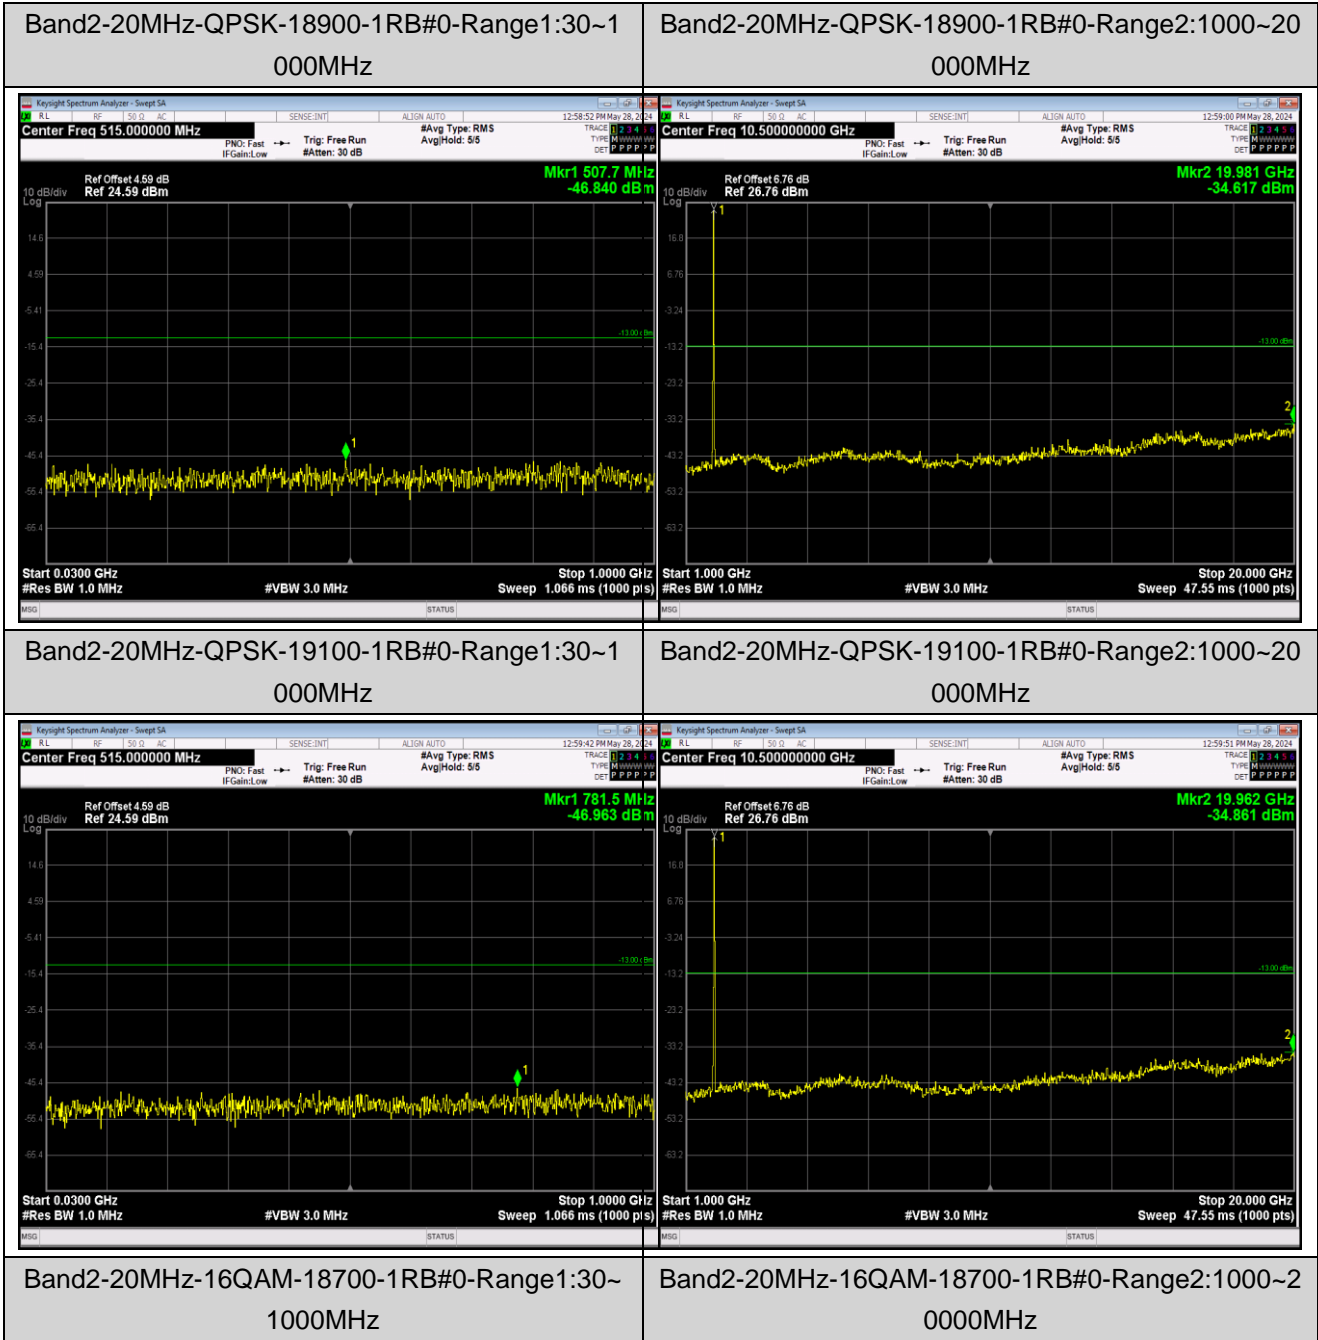

Remark: All bandwidth and all modulation had been tested, but only the worst case data displayed in this report.

Test Graphs

Band2-1.4MHz-16QAM-18607-1RB#0-Range1:30~1000MHz

Band2-1.4MHz-16QAM-18607-1RB#0-Range2:1000~20000MHz

Band2-1.4MHz-16QAM-18900-1RB#0-Range1:30~1000MHz

Band2-1.4MHz-16QAM-18900-1RB#0-Range2:1000~20000MHz

Band2-1.4MHz-64QAM-19193-1RB#0-Range1:30~1000MHz

Band2-1.4MHz-64QAM-19193-1RB#0-Range2:1000~20000MHz

Band2-20MHz-QPSK-18700-1RB#0-Range1:30~1000MHz

Band2-20MHz-QPSK-18700-1RB#0-Range2:1000~20000MHz

Band2-20MHz-16QAM-18900-1RB#0-Range1:30~1000MHz

Band2-20MHz-16QAM-18900-1RB#0-Range2:1000~20000MHz

Band2-20MHz-16QAM-19100-1RB#0-Range1:30~1000MHz

Band2-20MHz-16QAM-19100-1RB#0-Range2:1000~20000MHz