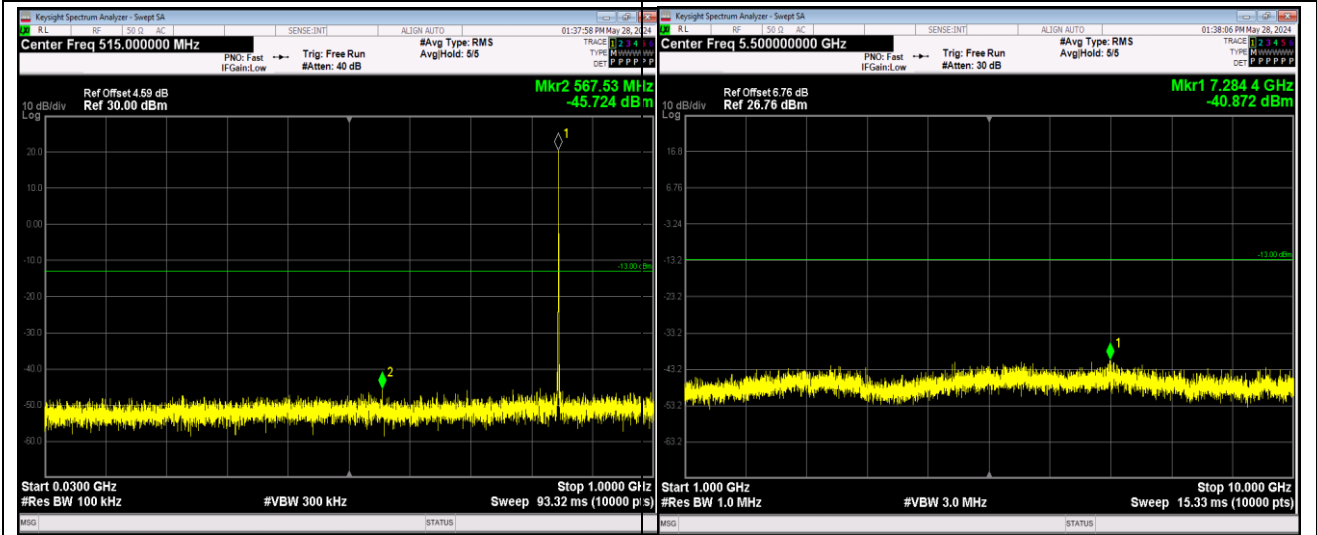

Band5-1.4MHz-16QAM-20643-1RB#0-Range1:30~1000MHz

Band5-1.4MHz-64QAM-20407-1RB#0-Range2:1000~10000MHz

Band5-1.4MHz-16QAM-20643-1RB#0-Range2:1000~10000MHz

Band5-1.4MHz-64QAM-20407-1RB#0-Range1:30~1000MHz