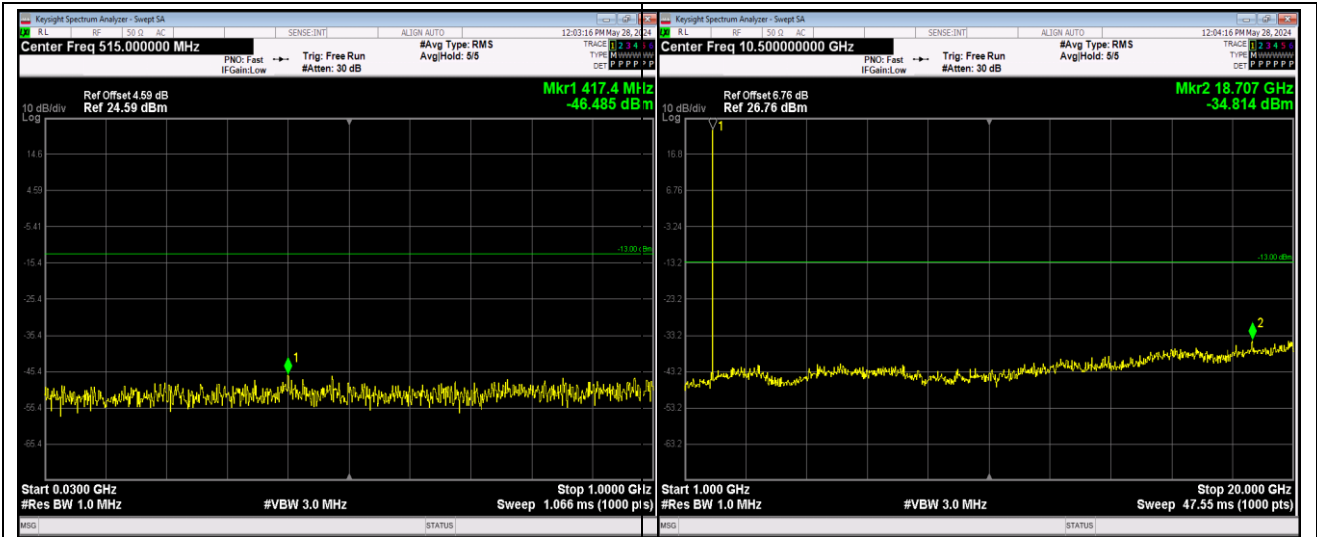

Band2-1.4MHz-64QAM-19193-1RB#0-Range2:1000~20000MHz

Band2-1.4MHz-64QAM-19193-1RB#0-Range1:30~1000MHz