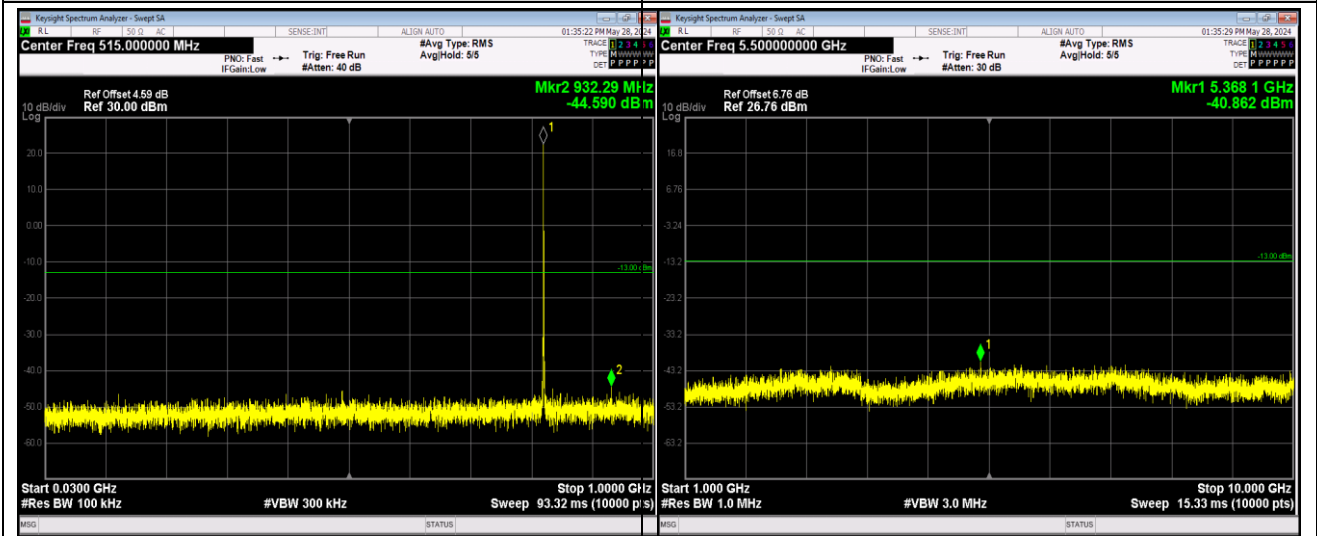

Band5-1.4MHz-64QAM-20407-1RB#0-Range1:30~1000MHz

Band5-1.4MHz-64QAM-20407-1RB#0-Range2:1000~10000MHz