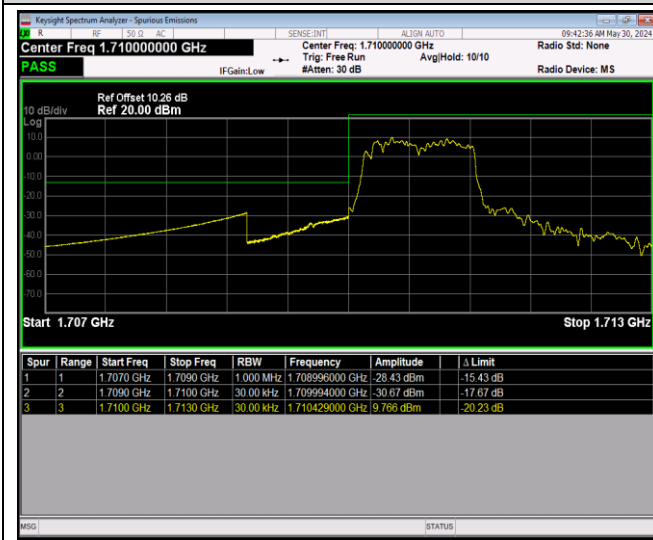

Band66-1.4MHz-64QAM-131979-6RB#0

Band66-1.4MHz-64QAM-132665-1RB#5