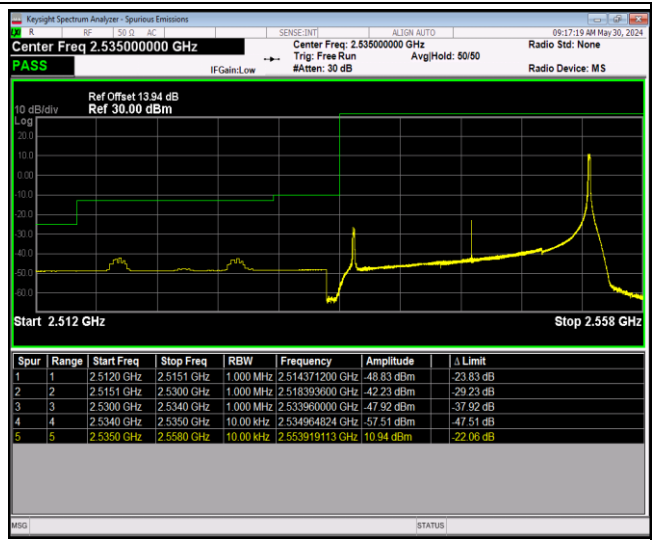

Band41-20MHz-16QAM-41140-100RB#0

Band41-20MHz-64QAM-40140-1RB#0

Band41-20MHz-64QAM-40140-1RB#99

Band41-20MHz-64QAM-40140-100RB#0

Band41-20MHz-64QAM-41140-1RB#0

Band41-20MHz-64QAM-41140-1RB#99

Band41-20MHz-64QAM-41140-100RB#0