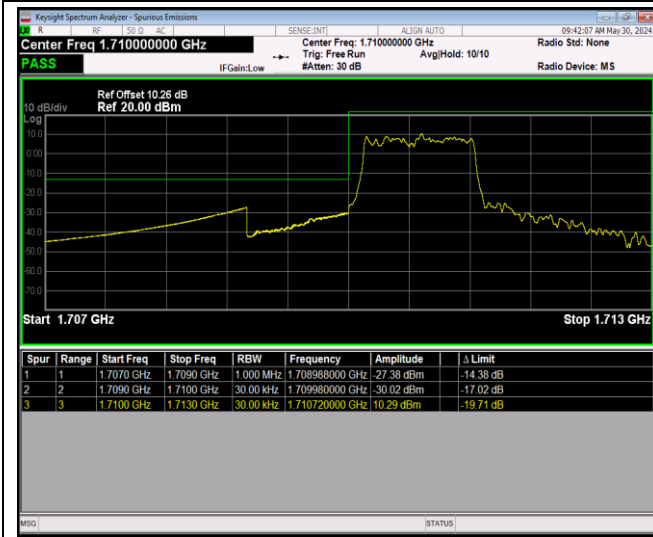

Band66-1.4MHz-16QAM-131979-6RB#0

Band66-1.4MHz-16QAM-132665-1RB#5