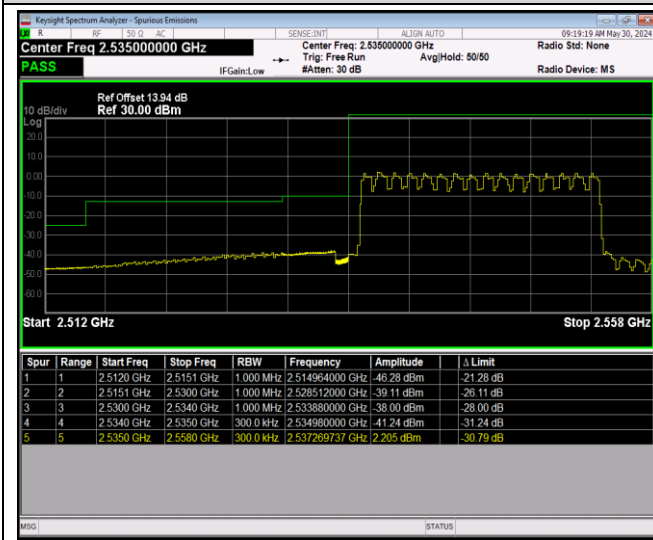

Band41-20MHz-16QAM-41140-100RB#0

Band41-20MHz-64QAM-40140-1RB#0

Band41-20MHz-64QAM-40140-1RB#99

Band41-20MHz-64QAM-40140-100RB#0

Band41-20MHz-64QAM-41140-1RB#0

Band41-20MHz-64QAM-41140-1RB#99

Band41-20MHz-64QAM-41140-100RB#0