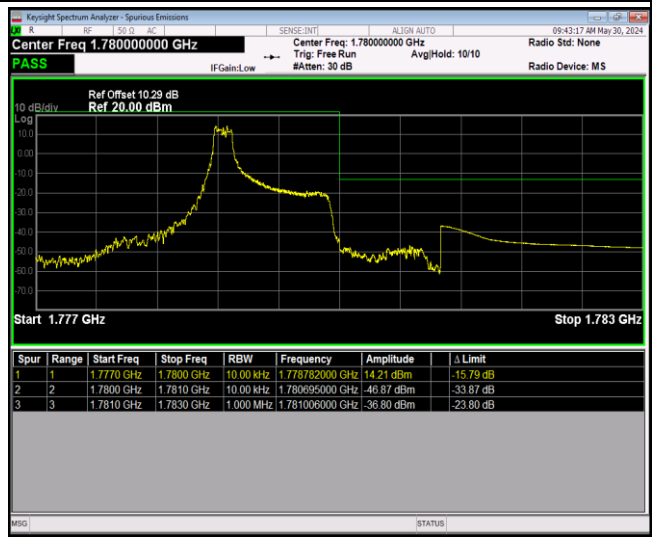

Band66-1.4MHz-16QAM-131979-1RB#5

Band66-1.4MHz-16QAM-131979-6RB#0

Band66-1.4MHz-16QAM-132665-1RB#0

Band66-1.4MHz-16QAM-132665-1RB#5

Band66-1.4MHz-16QAM-132665-6RB#0

Band66-1.4MHz-64QAM-131979-1RB#0

Band66-1.4MHz-64QAM-131979-1RB#5