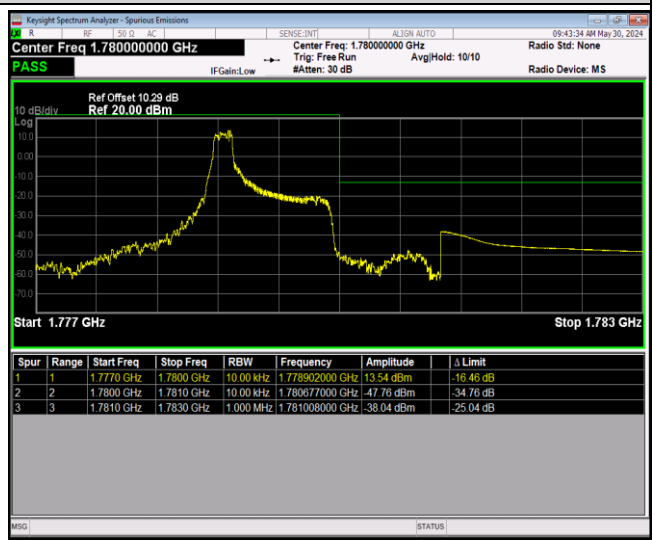

Band66-1.4MHz-64QAM-132665-1RB#0

Band66-1.4MHz-64QAM-132665-6RB#0