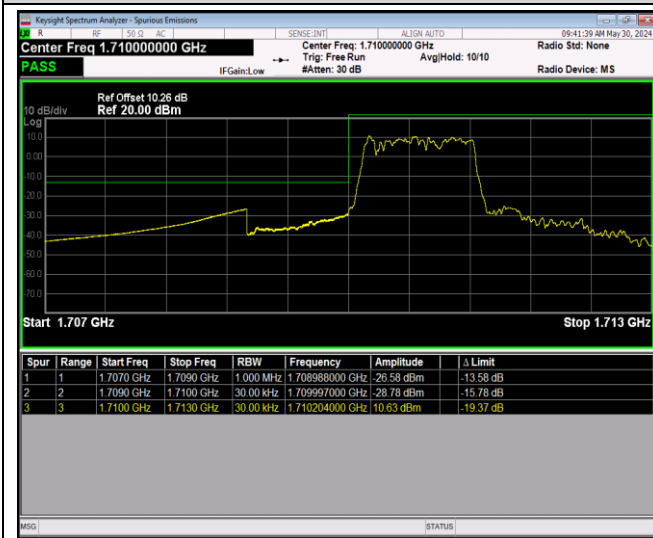

Band66-1.4MHz-QPSK-131979-1RB#0

Band66-1.4MHz-QPSK-131979-1RB#5

Band66-1.4MHz-QPSK-131979-6RB#0

Band66-1.4MHz-QPSK-132665-1RB#0

Band66-1.4MHz-QPSK-132665-1RB#5

Band66-1.4MHz-QPSK-132665-6RB#0

Band66-1.4MHz-16QAM-131979-1RB#0