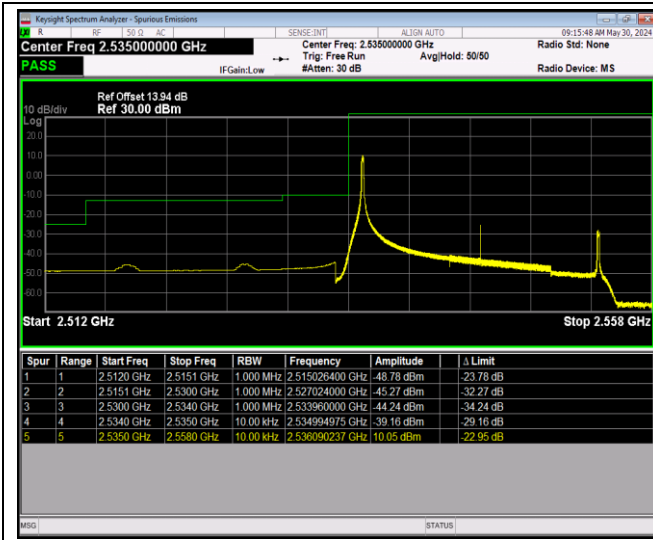

Band41-20MHz-64QAM-40140-1RB#0

Band41-20MHz-64QAM-40140-100RB#0