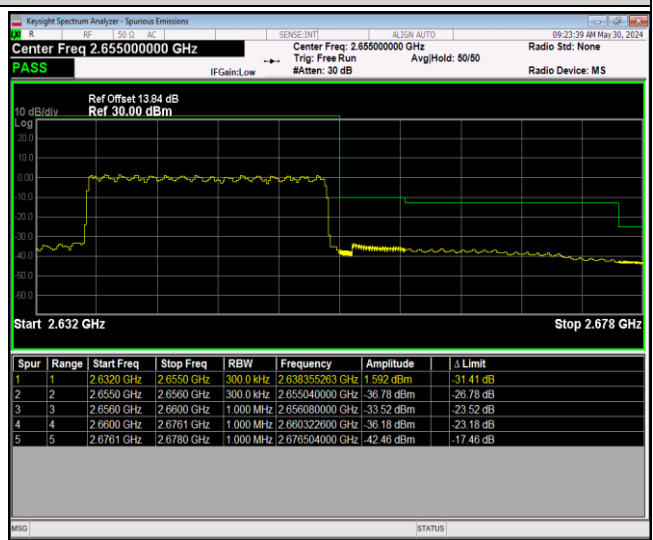

Band41-20MHz-16QAM-41140-100RB#0

Band41-20MHz-64QAM-40140-1RB#99