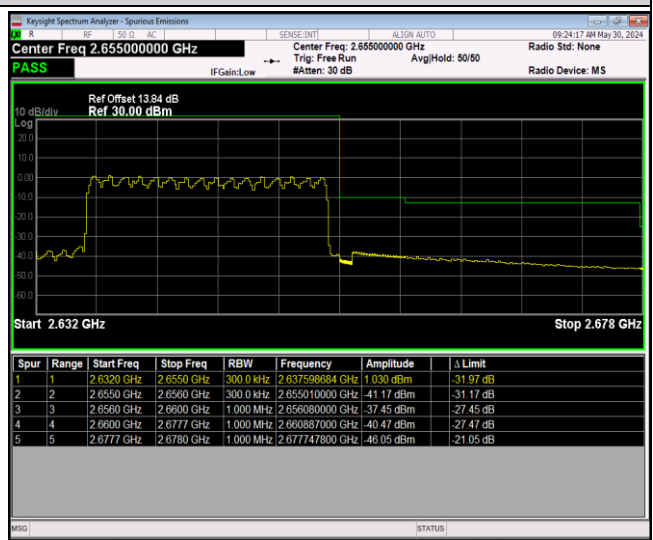

Band41-20MHz-64QAM-41140-100RB#0

Band66-1.4MHz-QPSK-131979-1RB#5