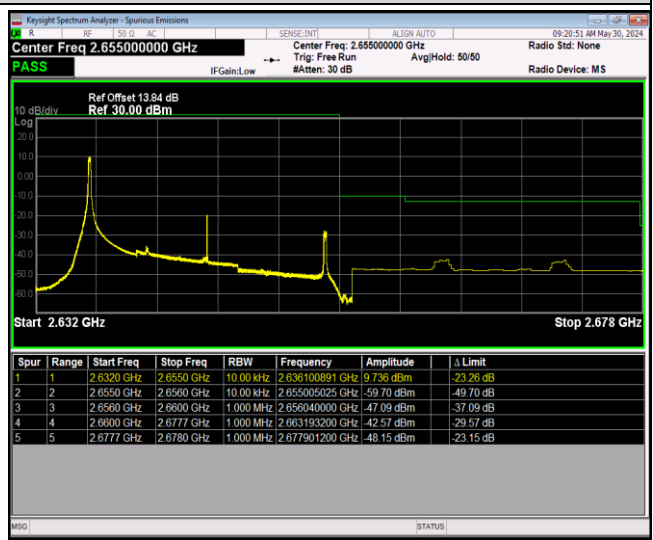

Band41-20MHz-16QAM-41140-100RB#0

Band41-20MHz-64QAM-40140-1RB#0

Band41-20MHz-64QAM-40140-1RB#99

Band41-20MHz-64QAM-40140-100RB#0

Band41-20MHz-64QAM-41140-1RB#0

Band41-20MHz-64QAM-41140-1RB#99

Band41-20MHz-64QAM-41140-100RB#0