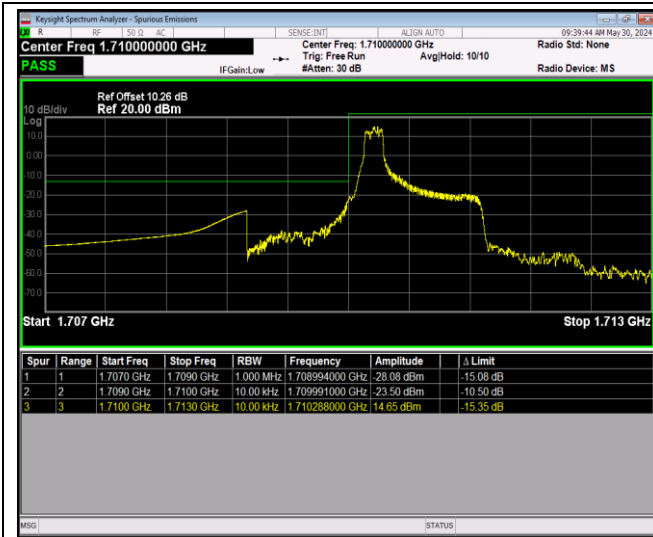

Band66-1.4MHz-QPSK-131979-1RB#0

Band66-1.4MHz-QPSK-131979-6RB#0