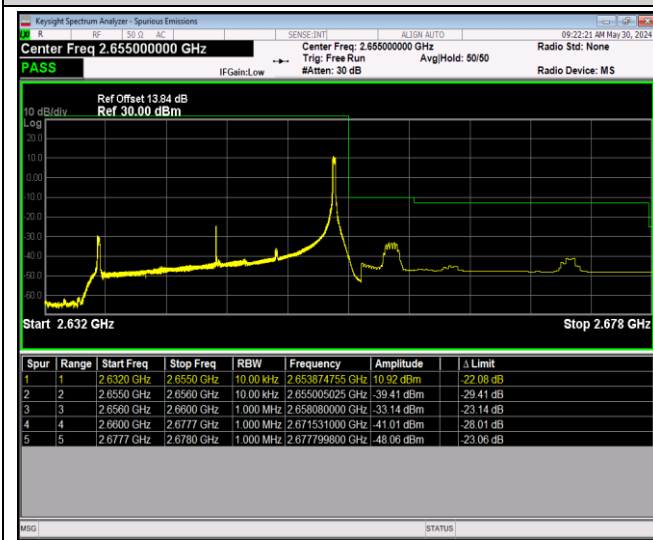

Band41-20MHz-16QAM-41140-100RB#0

Band41-20MHz-64QAM-40140-1RB#0

Band41-20MHz-64QAM-40140-1RB#99

Band41-20MHz-64QAM-40140-100RB#0

Band41-20MHz-64QAM-41140-1RB#0

Band41-20MHz-64QAM-41140-1RB#99

Band41-20MHz-64QAM-41140-100RB#0