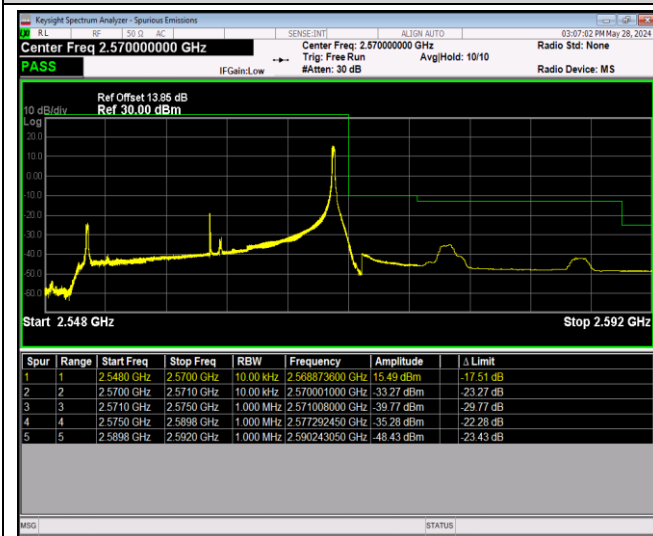

Band7-20MHz-16QAM-21350-100RB#0

Band7-20MHz-64QAM-20850-1RB#0

Band7-20MHz-64QAM-20850-1RB#99

Band7-20MHz-64QAM-20850-100RB#0

Band7-20MHz-64QAM-21350-1RB#0

Band7-20MHz-64QAM-21350-1RB#99

Band7-20MHz-64QAM-21350-100RB#0