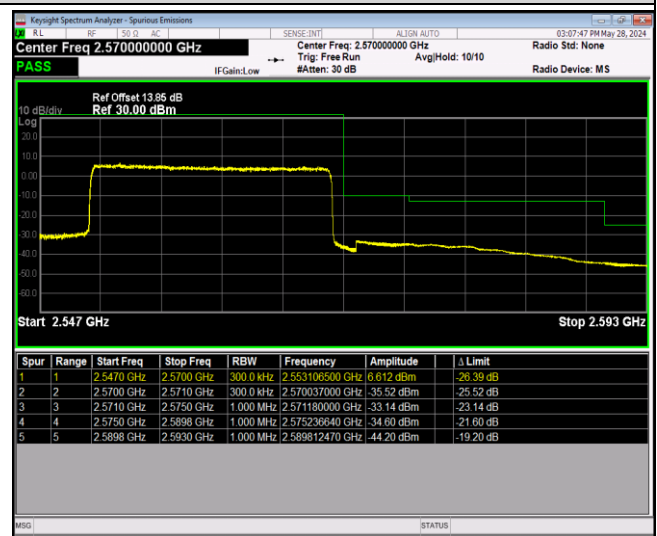

Band7-20MHz-64QAM-21350-100RB#0

Band12-1.4MHz-QPSK-23017-1RB#5