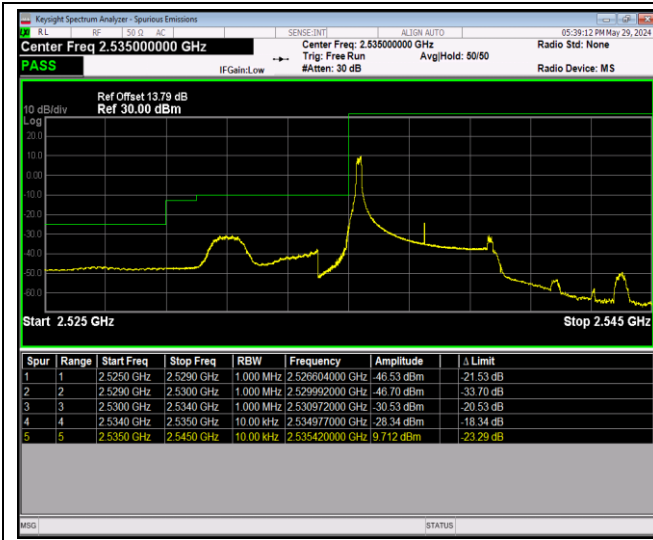

Band41-5MHz-QPSK-40065-1RB#0

Band41-5MHz-QPSK-40065-25RB#0