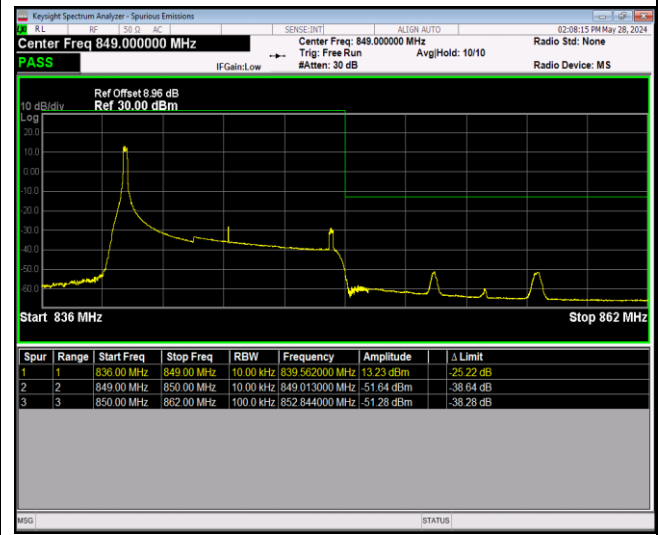

Band5-10MHz-QPSK-20600-1RB#0

Band5-10MHz-QPSK-20600-50RB#0