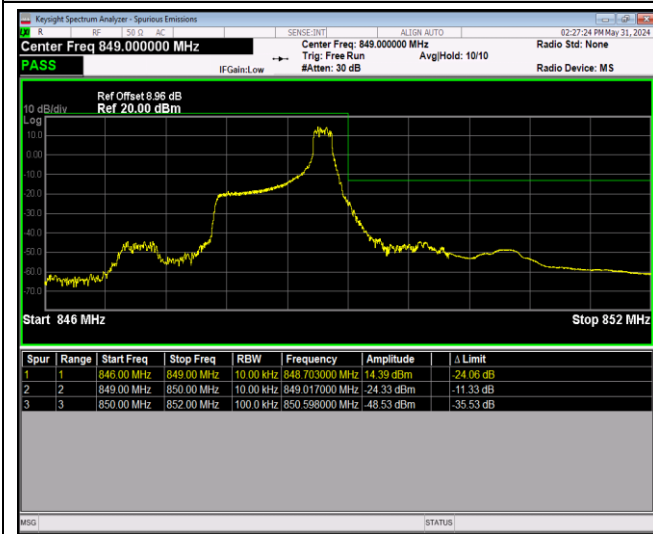

Band2-20MHz-64QAM-19100-100RB#0

Band5-1.4MHz-QPSK-20407-1RB#0

Band5-1.4MHz-QPSK-20407-1RB#5

Band5-1.4MHz-QPSK-20407-6RB#0

Band5-1.4MHz-QPSK-20643-1RB#0

Band5-1.4MHz-QPSK-20643-1RB#5

Band5-1.4MHz-QPSK-20643-6RB#0