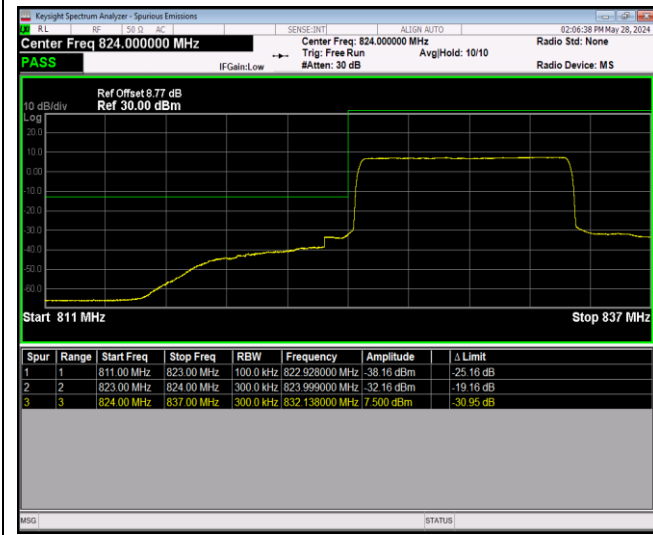

Band5-10MHz-QPSK-20450-50RB#0

Band5-10MHz-QPSK-20600-1RB#49