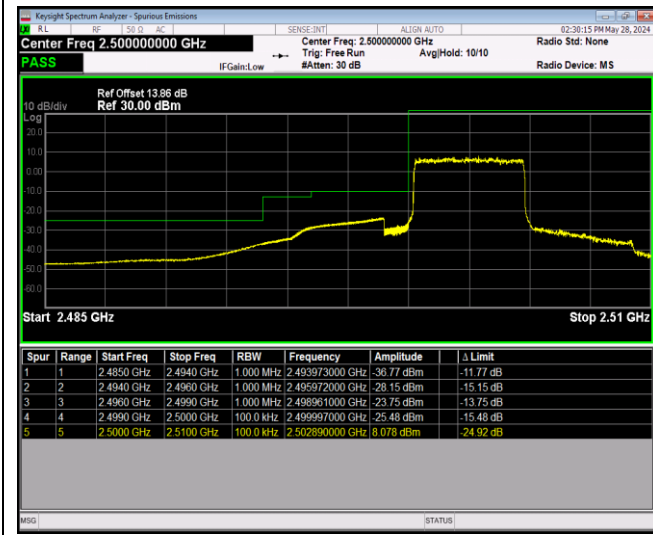

Band5-10MHz-64QAM-20600-1RB#49

Band5-10MHz-64QAM-20600-50RB#0

Band7-5MHz-QPSK-20775-1RB#0

Band7-5MHz-QPSK-20775-1RB#24

Band7-5MHz-QPSK-20775-25RB#0

Band7-5MHz-QPSK-21425-1RB#0

Band7-5MHz-QPSK-21425-1RB#24

Band7-5MHz-QPSK-21425-25RB#0