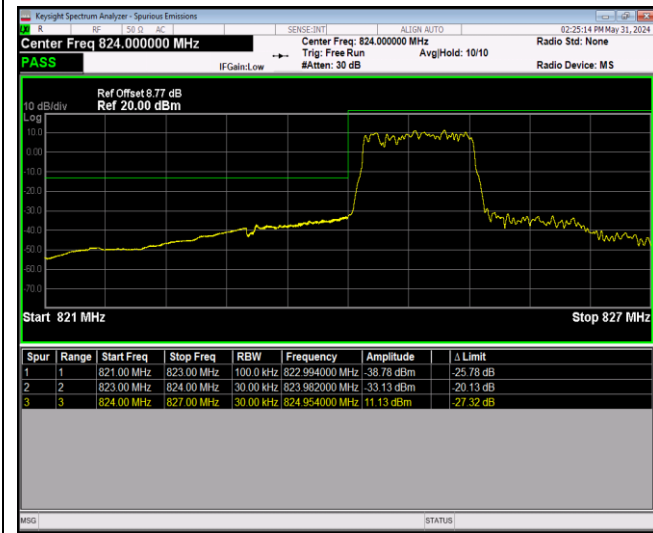

Band2-20MHz-64QAM-19100-100RB#0

Band5-1.4MHz-QPSK-20407-1RB#0

Band5-1.4MHz-QPSK-20407-1RB#5

Band5-1.4MHz-QPSK-20407-6RB#0

Band5-1.4MHz-QPSK-20643-1RB#0

Band5-1.4MHz-QPSK-20643-1RB#5

Band5-1.4MHz-QPSK-20643-6RB#0