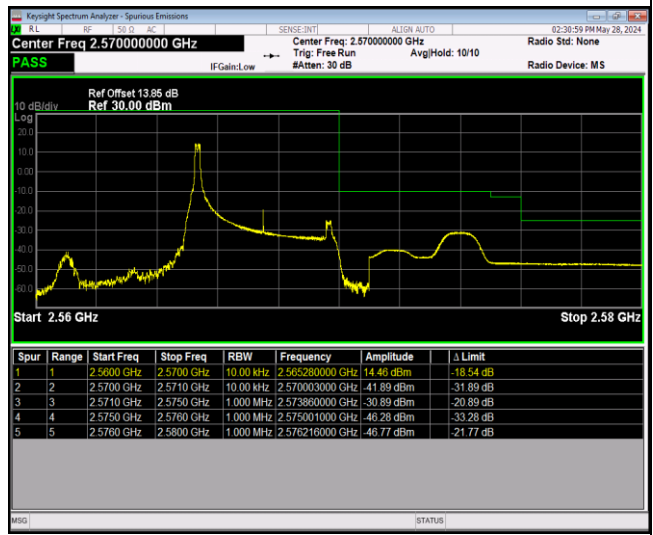

Band5-10MHz-64QAM-20600-1RB#49

Band5-10MHz-64QAM-20600-50RB#0

Band7-5MHz-QPSK-20775-1RB#0

Band7-5MHz-QPSK-20775-1RB#24

Band7-5MHz-QPSK-20775-25RB#0

Band7-5MHz-QPSK-21425-1RB#0

Band7-5MHz-QPSK-21425-1RB#24

Band7-5MHz-QPSK-21425-25RB#0