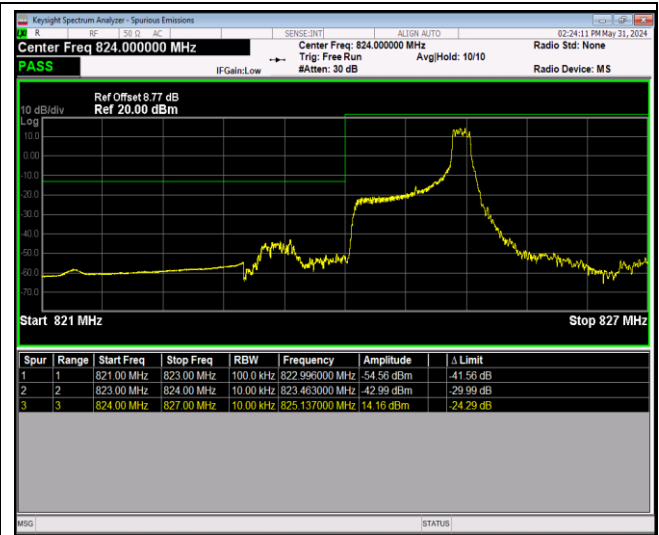

Band2-20MHz-64QAM-19100-100RB#0

Band5-1.4MHz-QPSK-20407-1RB#0

Band5-1.4MHz-QPSK-20407-1RB#5

Band5-1.4MHz-QPSK-20407-6RB#0

Band5-1.4MHz-QPSK-20643-1RB#0

Band5-1.4MHz-QPSK-20643-1RB#5

Band5-1.4MHz-QPSK-20643-6RB#0