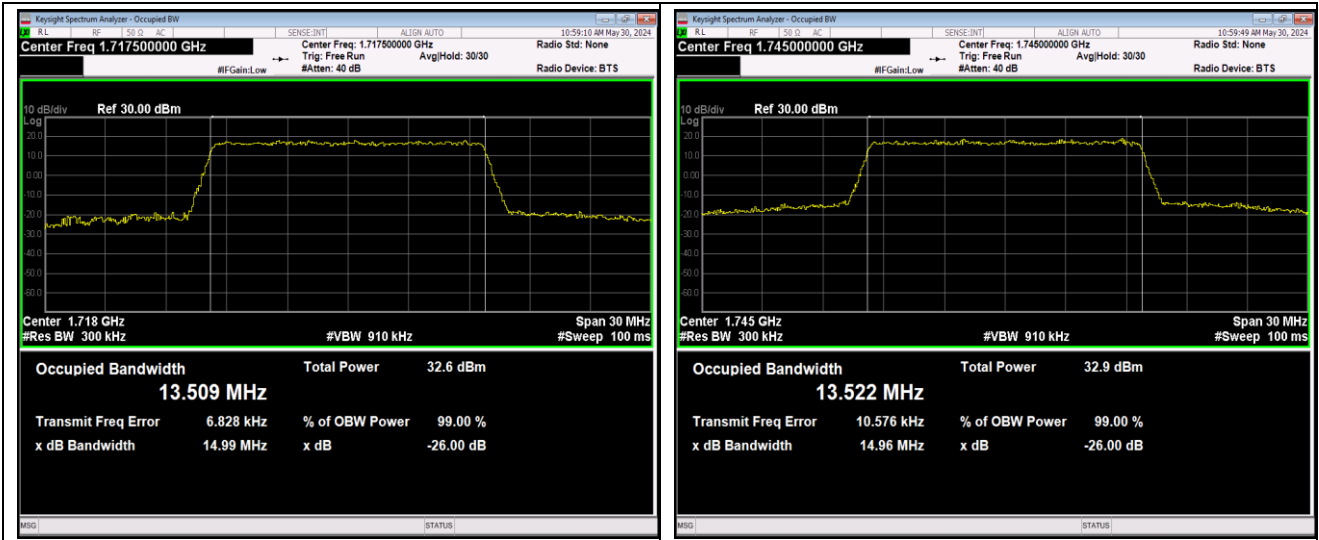

Band66-10MHz-64QAM-132022-50RB#0

Band66-10MHz-64QAM-132322-50RB#0

Band66-10MHz-64QAM-132622-50RB#0

Band66-15MHz-QPSK-132047-75RB#0

Band66-15MHz-QPSK-132322-75RB#0

Band66-15MHz-QPSK-132597-75RB#0

Band66-15MHz-16QAM-132047-75RB#0