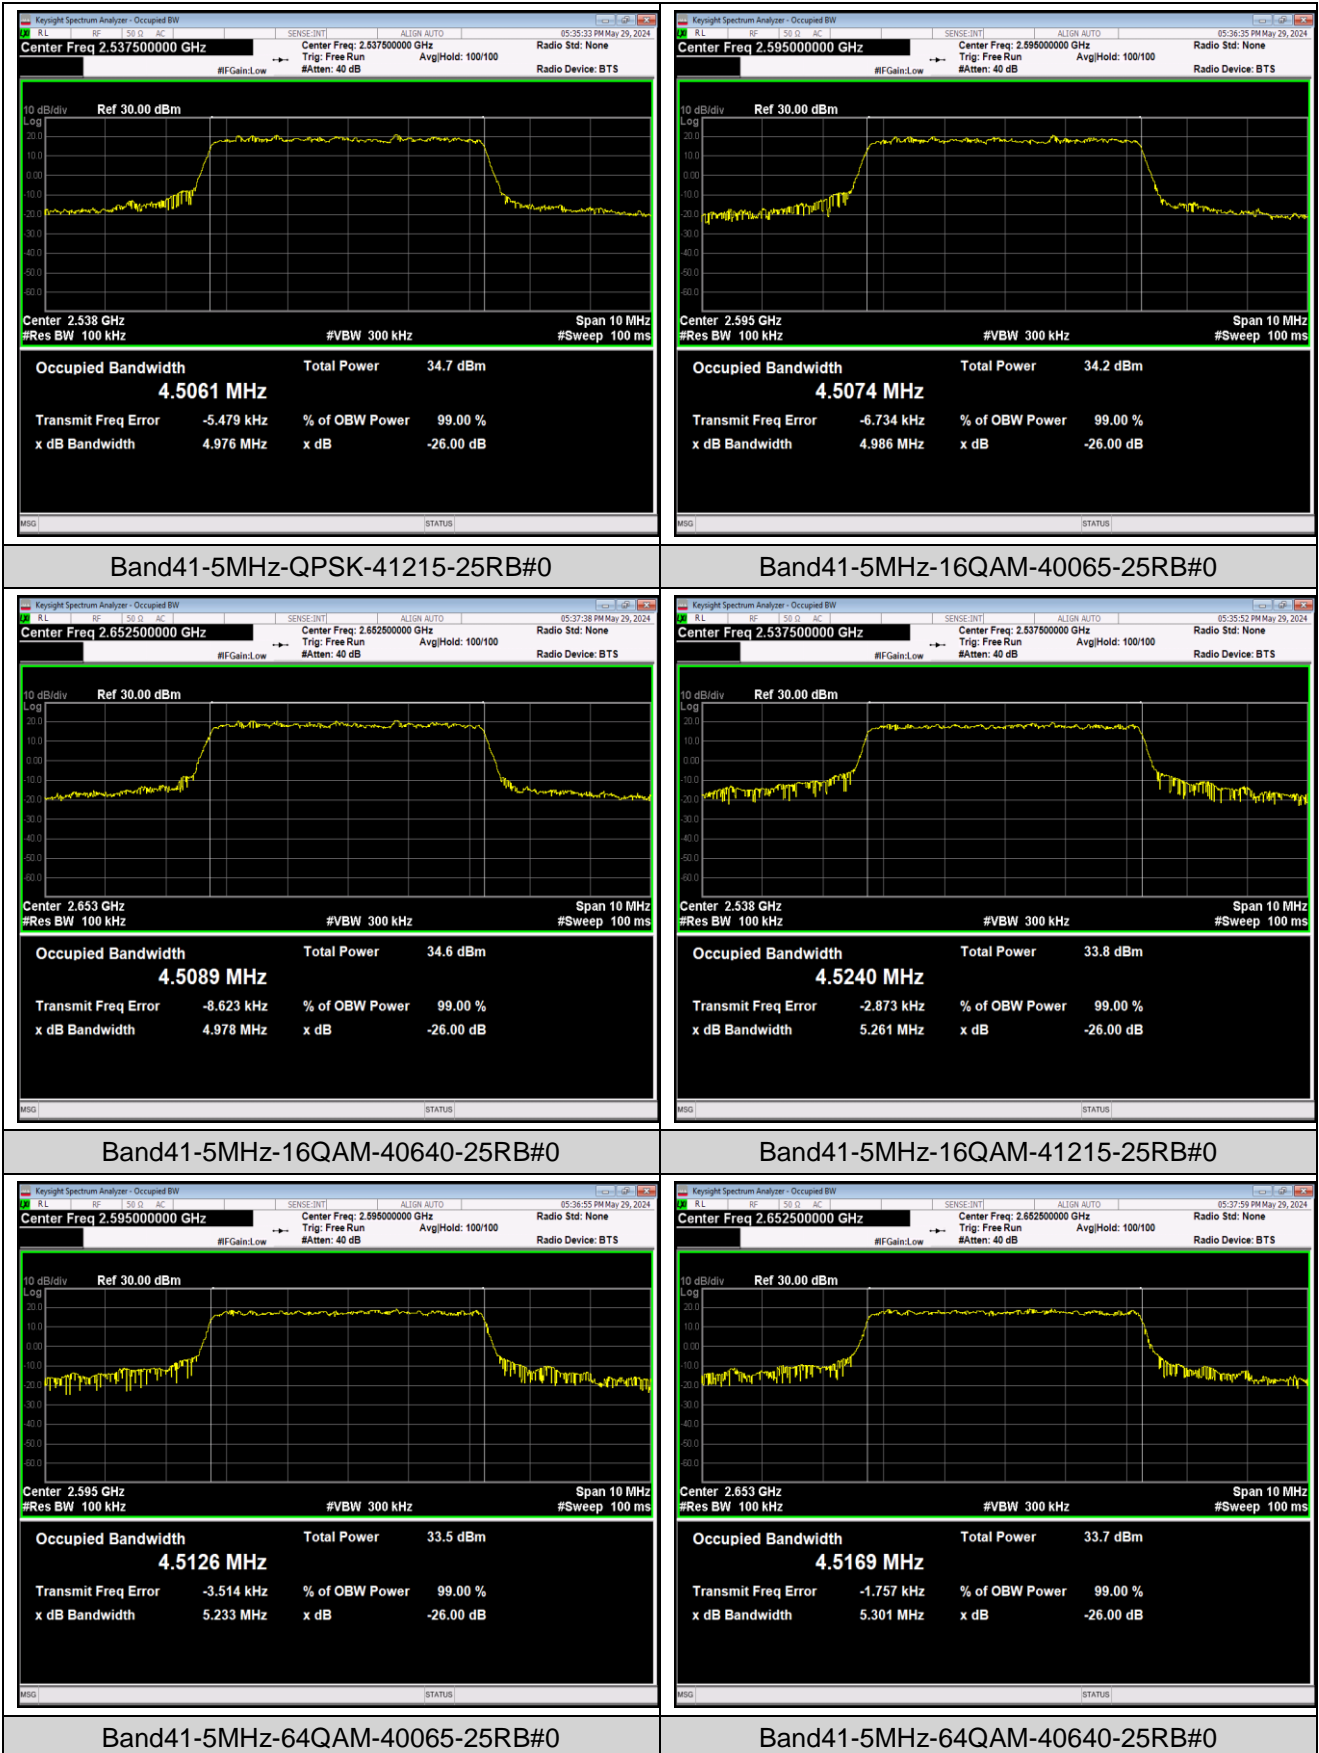

Band12-3MHz-64QAM-23025-15RB#0

Band12-3MHz-64QAM-23095-15RB#0

Band12-3MHz-64QAM-23165-15RB#0

Band12-5MHz-QPSK-23035-25RB#0

Band12-5MHz-QPSK-23095-25RB#0

Band12-5MHz-QPSK-23155-25RB#0

Band12-5MHz-16QAM-23035-25RB#0

Band12-5MHz-16QAM-23095-25RB#0

Band12-5MHz-16QAM-23155-25RB#0

Band12-5MHz-64QAM-23035-25RB#0

Band12-5MHz-64QAM-23095-25RB#0

Band41-10MHz-16QAM-41190-50RB#0

Band41-10MHz-64QAM-40090-50RB#0

Band41-10MHz-64QAM-40640-50RB#0