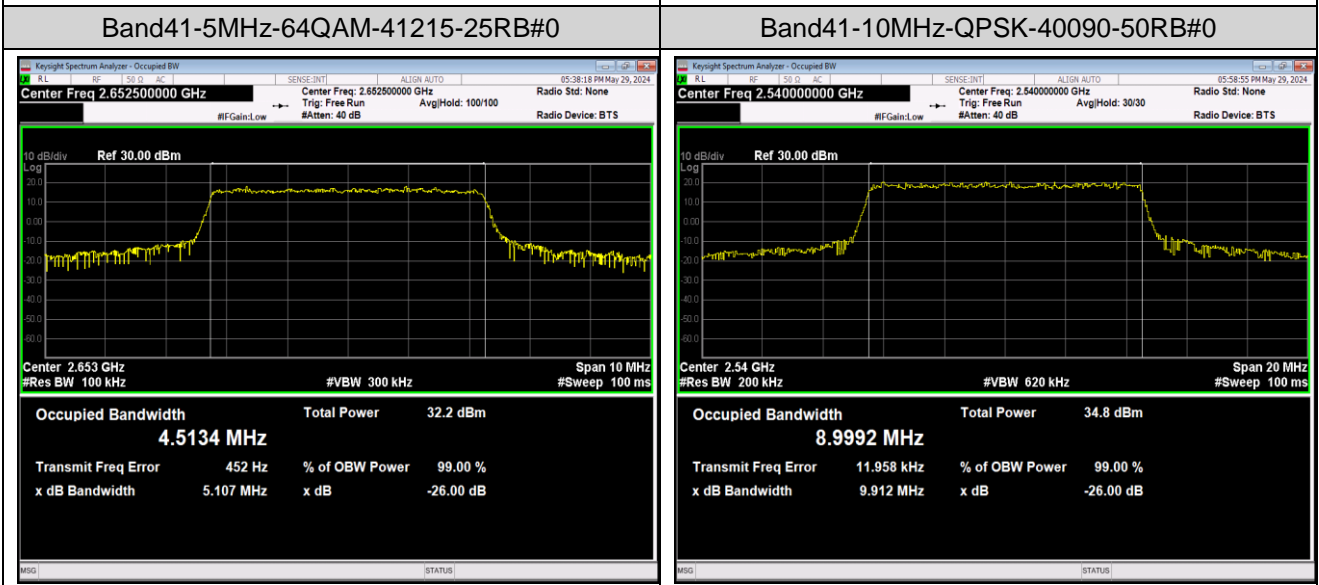

Band12-5MHz-16QAM-23095-25RB#0

Band12-5MHz-16QAM-23155-25RB#0

Band12-5MHz-64QAM-23035-25RB#0

Band12-5MHz-64QAM-23095-25RB#0

Band41-10MHz-16QAM-41190-50RB#0

Band41-10MHz-64QAM-40090-50RB#0

Band41-10MHz-64QAM-40640-50RB#0