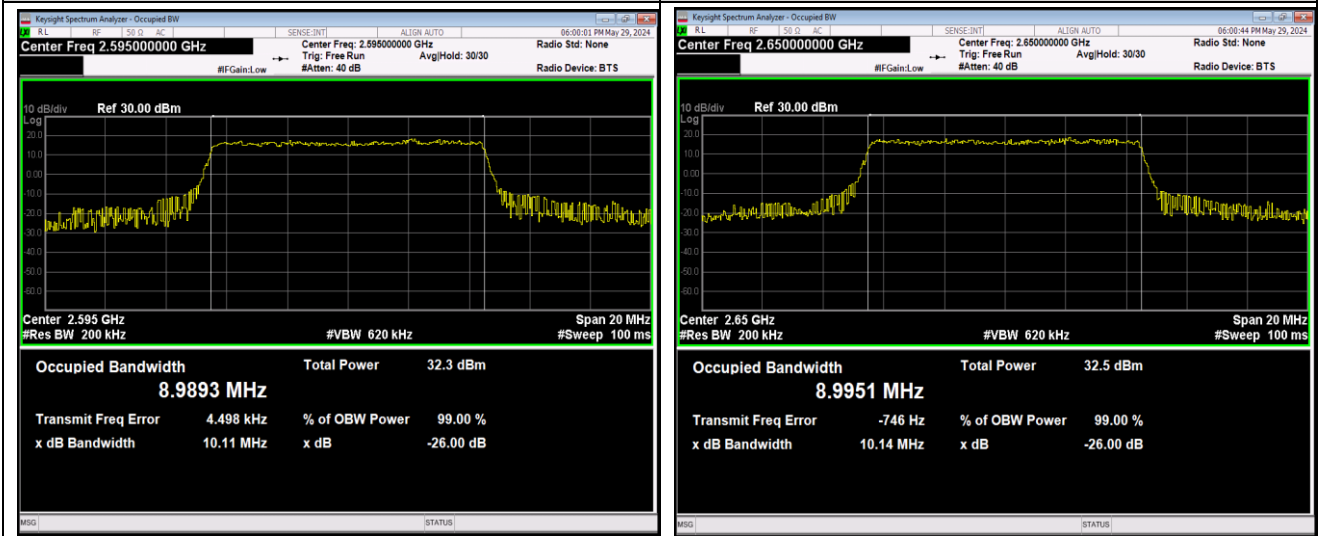

Band41-10MHz-64QAM-40640-50RB#0

Band41-10MHz-64QAM-41190-50RB#0

Band41-15MHz-QPSK-40115-75RB#0

Band41-15MHz-QPSK-40640-75RB#0