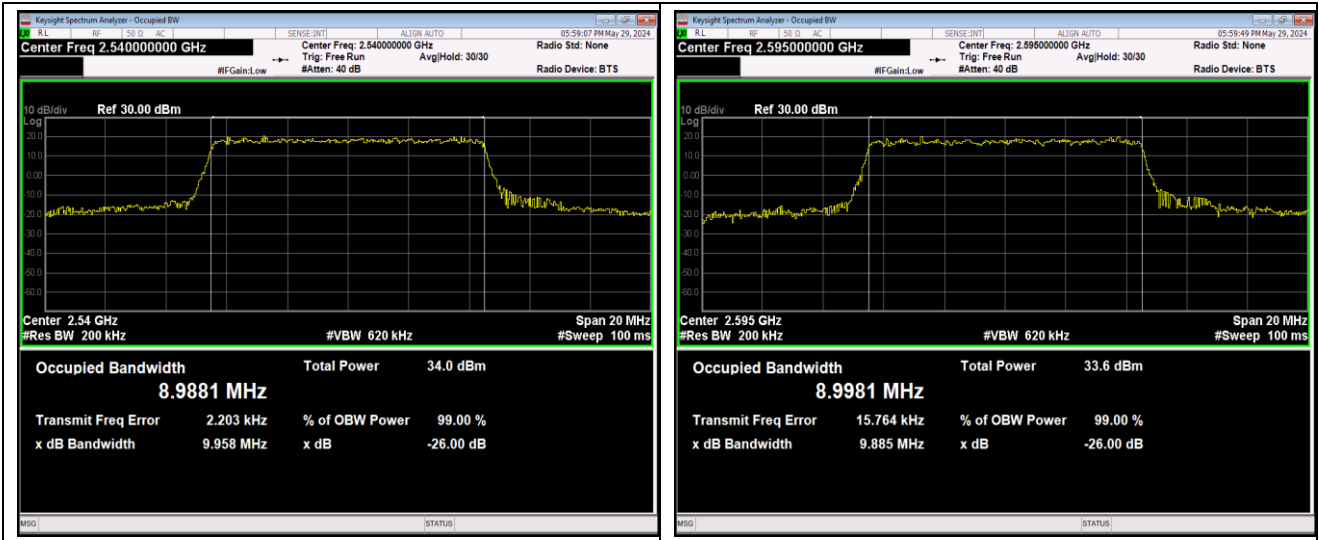

Band12-5MHz-16QAM-23095-25RB#0

Band12-5MHz-16QAM-23155-25RB#0

Band12-5MHz-64QAM-23035-25RB#0

Band12-5MHz-64QAM-23095-25RB#0

Band41-10MHz-16QAM-41190-50RB#0

Band41-10MHz-64QAM-40090-50RB#0

Band41-10MHz-64QAM-40640-50RB#0