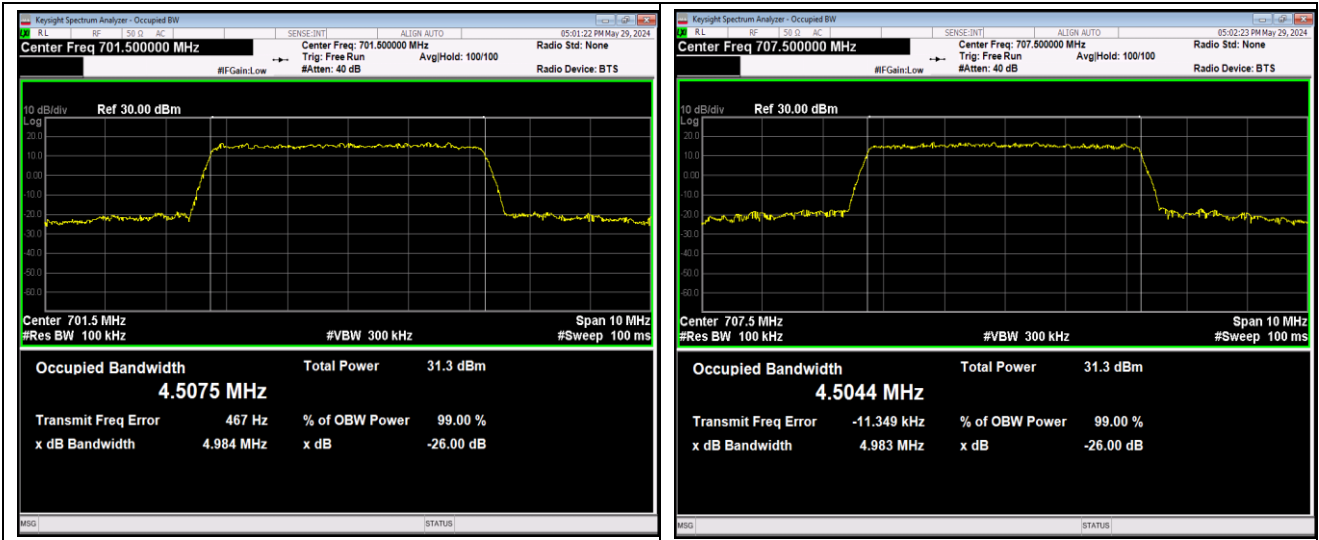

Band12-5MHz-64QAM-23035-25RB#0

Band12-5MHz-64QAM-23095-25RB#0