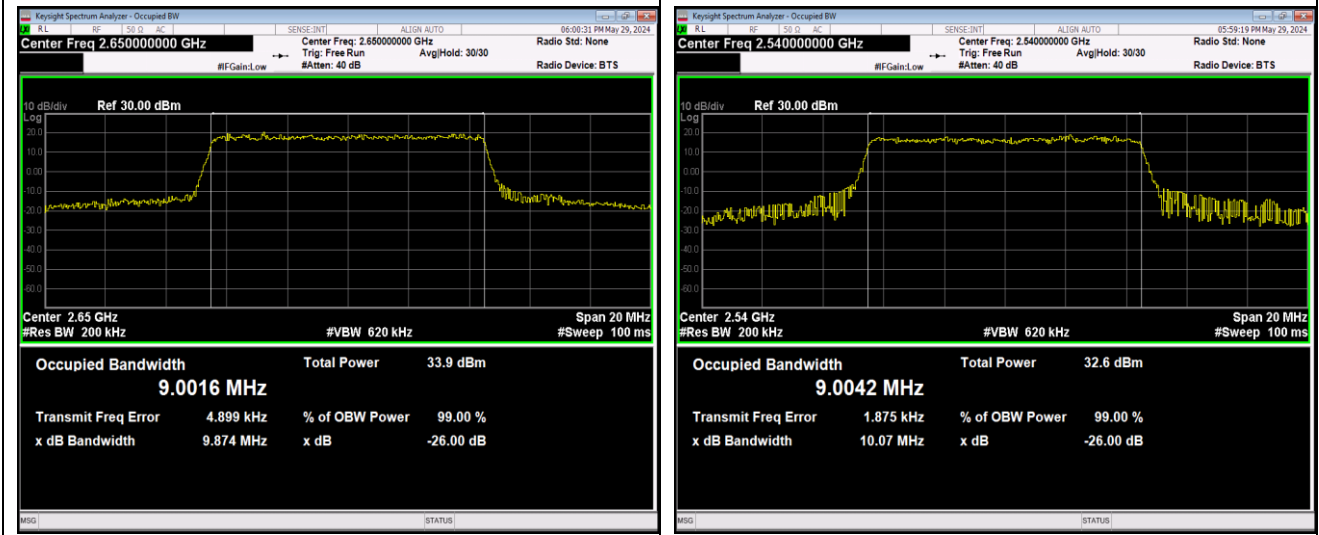

Band12-5MHz-16QAM-23095-25RB#0

Band12-5MHz-16QAM-23155-25RB#0

Band12-5MHz-64QAM-23035-25RB#0

Band12-5MHz-64QAM-23095-25RB#0

Band41-10MHz-16QAM-41190-50RB#0

Band41-10MHz-64QAM-40090-50RB#0

Band41-10MHz-64QAM-40640-50RB#0