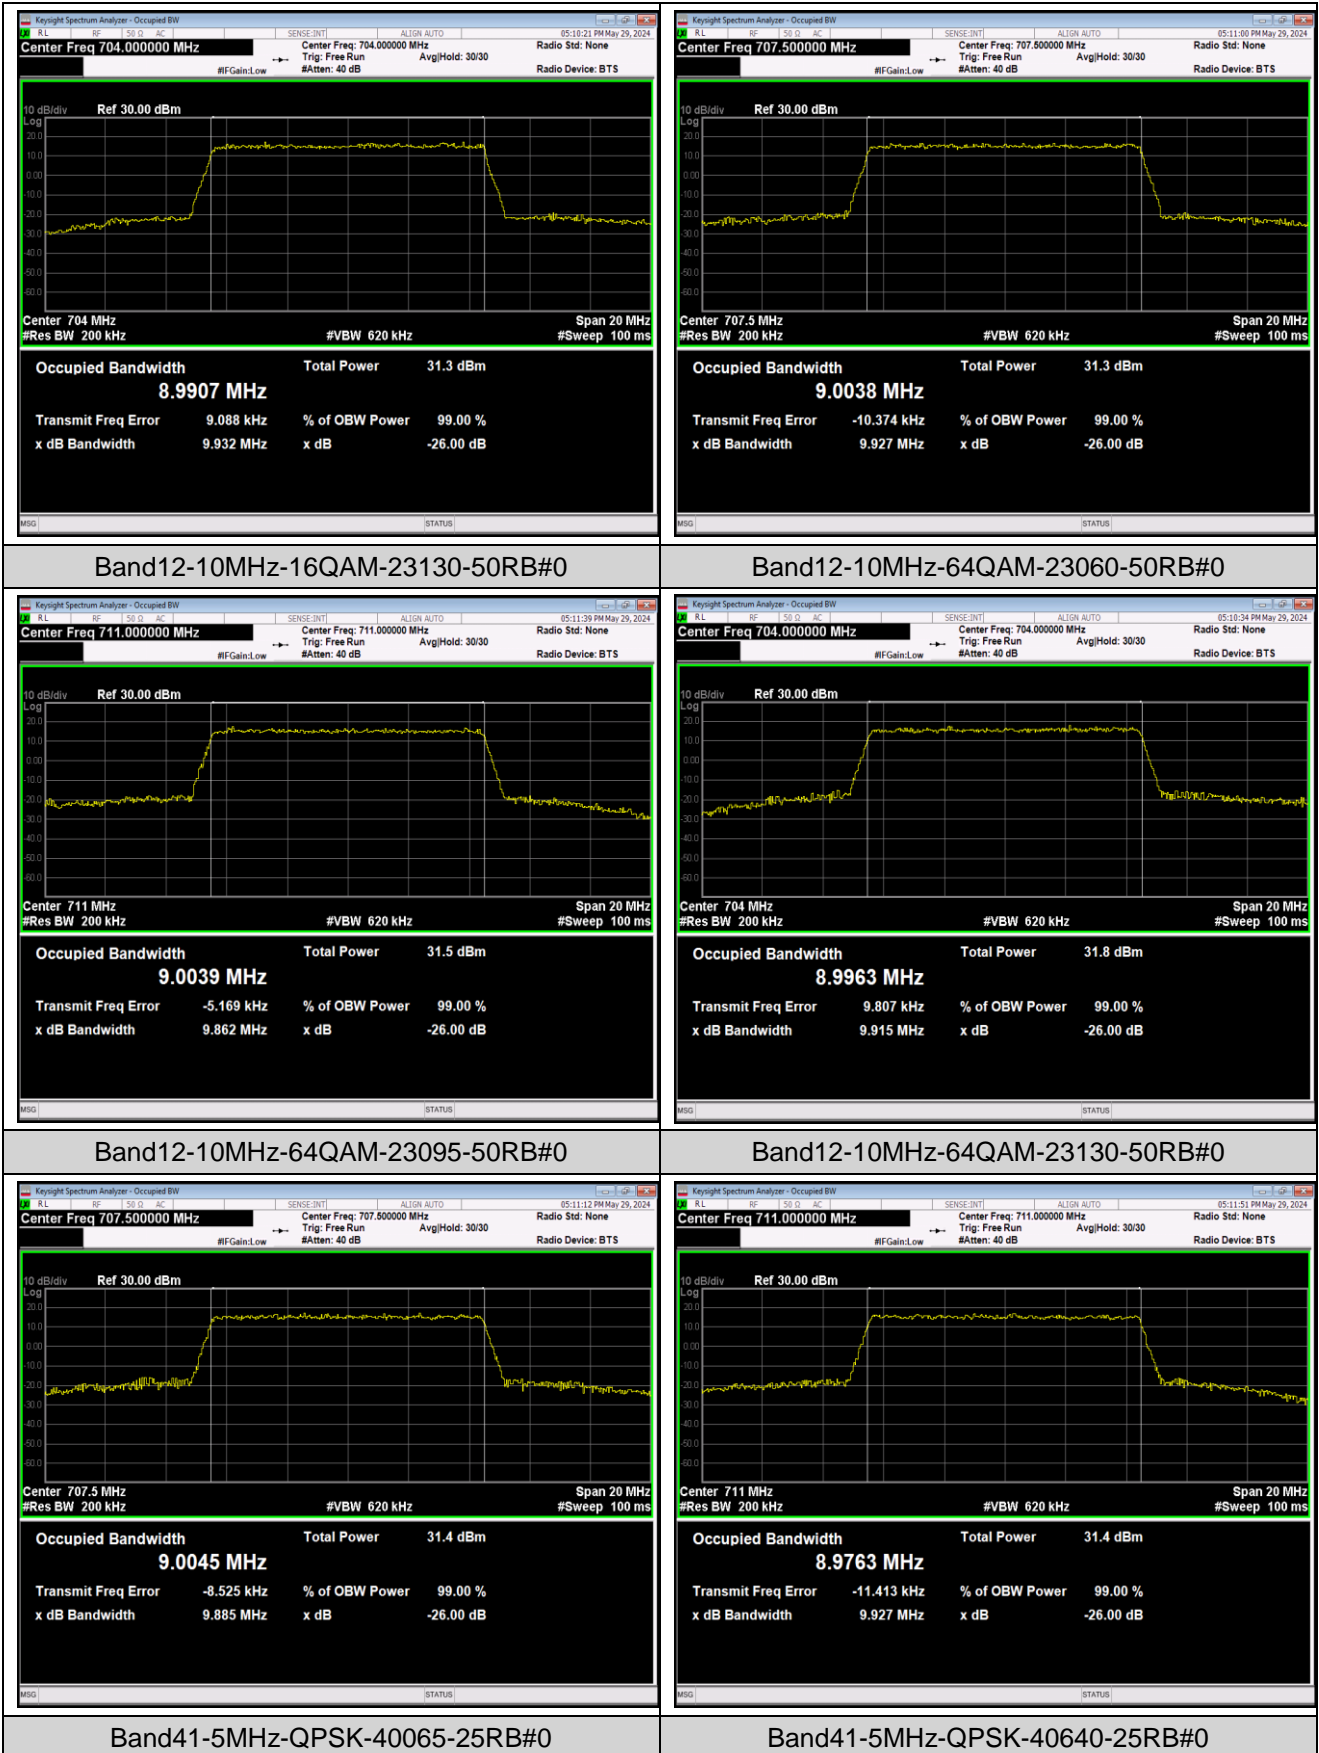

Band12-5MHz-16QAM-23095-25RB#0

Band12-5MHz-16QAM-23155-25RB#0

Band12-5MHz-64QAM-23035-25RB#0

Band12-5MHz-64QAM-23095-25RB#0

Band41-10MHz-16QAM-41190-50RB#0

Band41-10MHz-64QAM-40090-50RB#0

Band41-10MHz-64QAM-40640-50RB#0