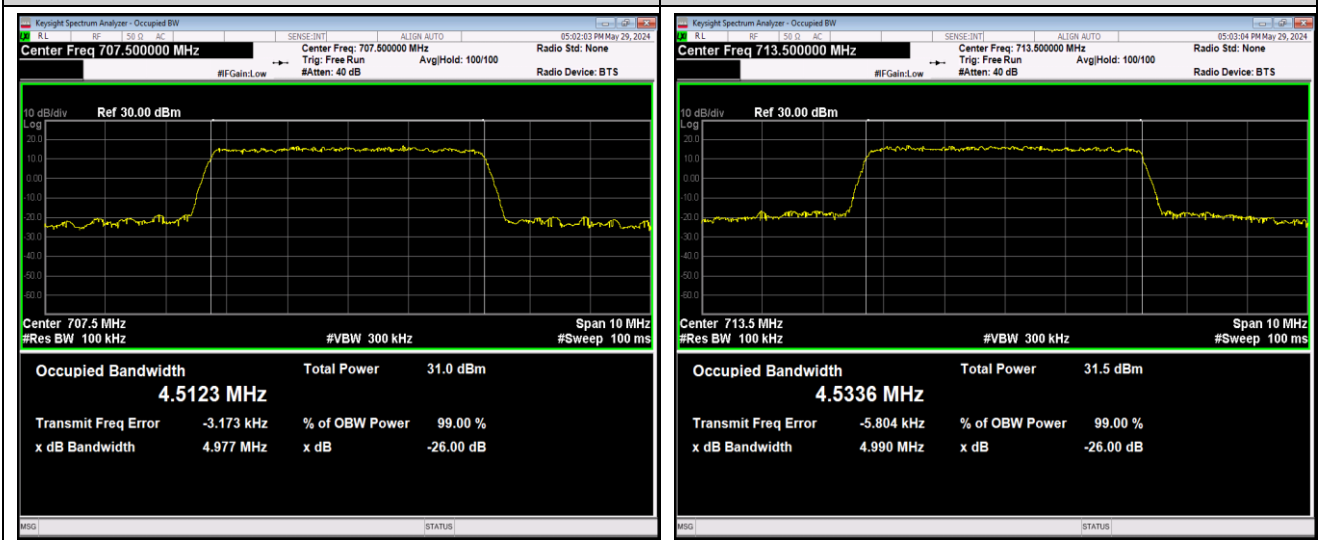

Band12-5MHz-16QAM-23095-25RB#0

Band12-5MHz-16QAM-23155-25RB#0

Band12-5MHz-64QAM-23035-25RB#0

Band12-5MHz-64QAM-23095-25RB#0