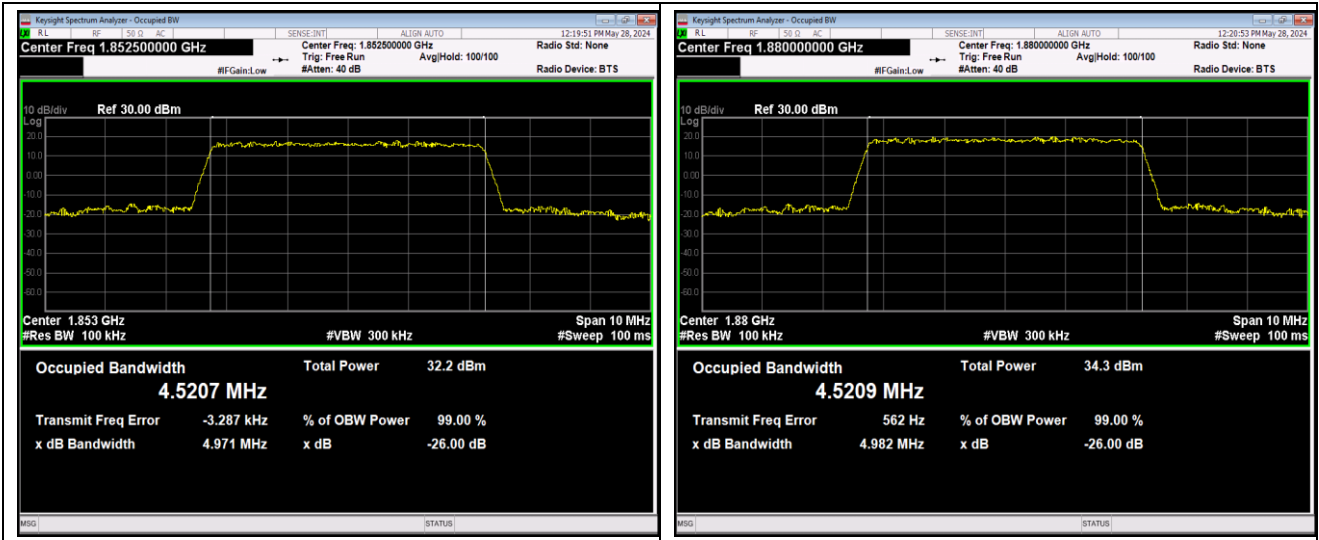

Band2-5MHz-QPSK-19175-25RB#0

Band2-5MHz-16QAM-18625-25RB#0