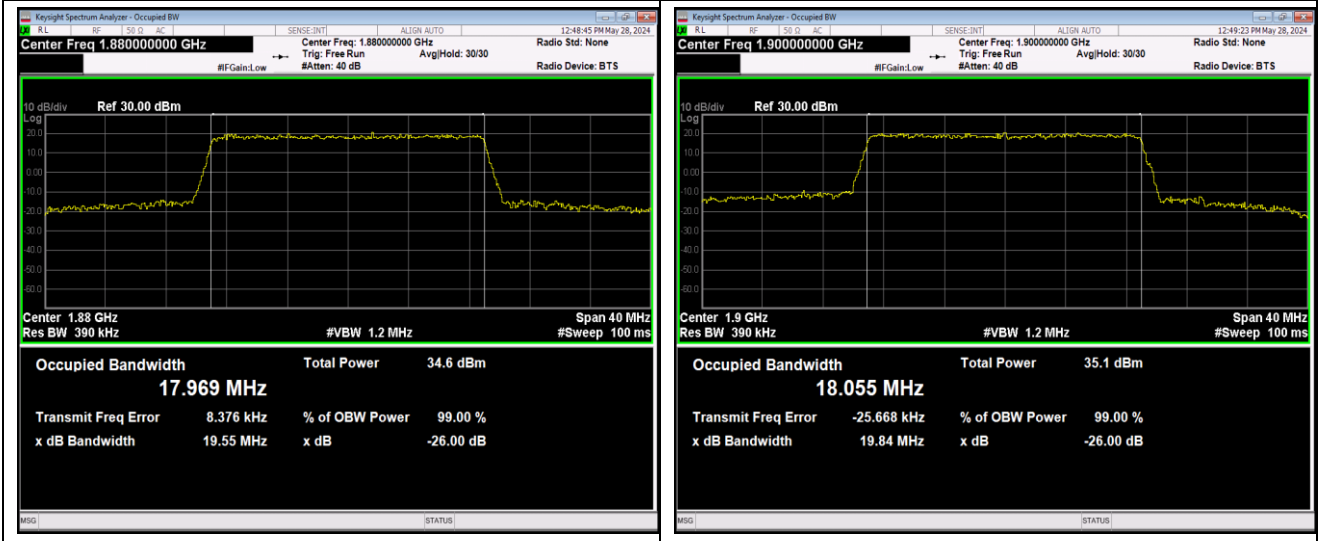

Band2-20MHz-QPSK-18900-100RB#0

Band2-20MHz-QPSK-19100-100RB#0

Band2-20MHz-16QAM-18700-100RB#0

Band2-20MHz-16QAM-18900-100RB#0