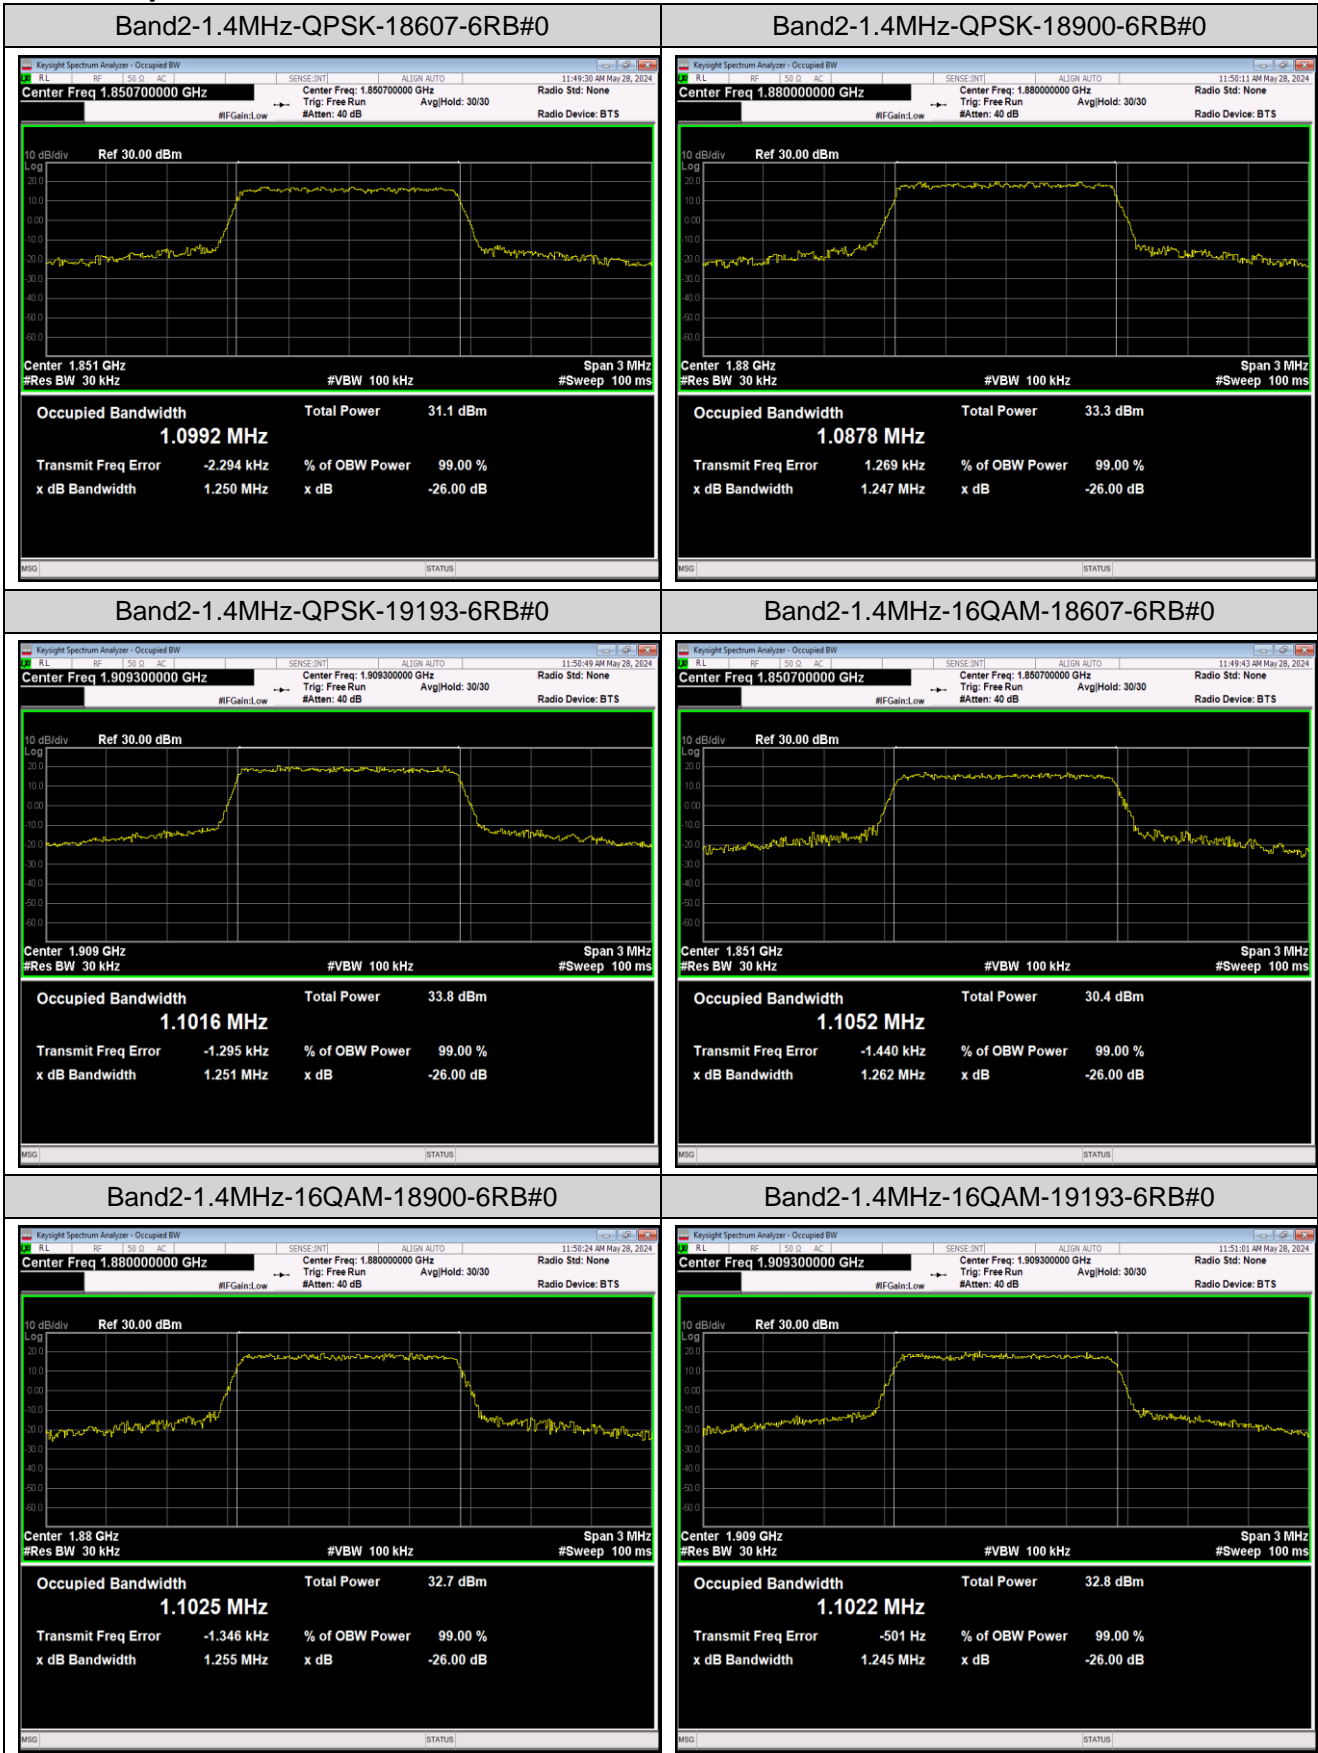

Test Graphs