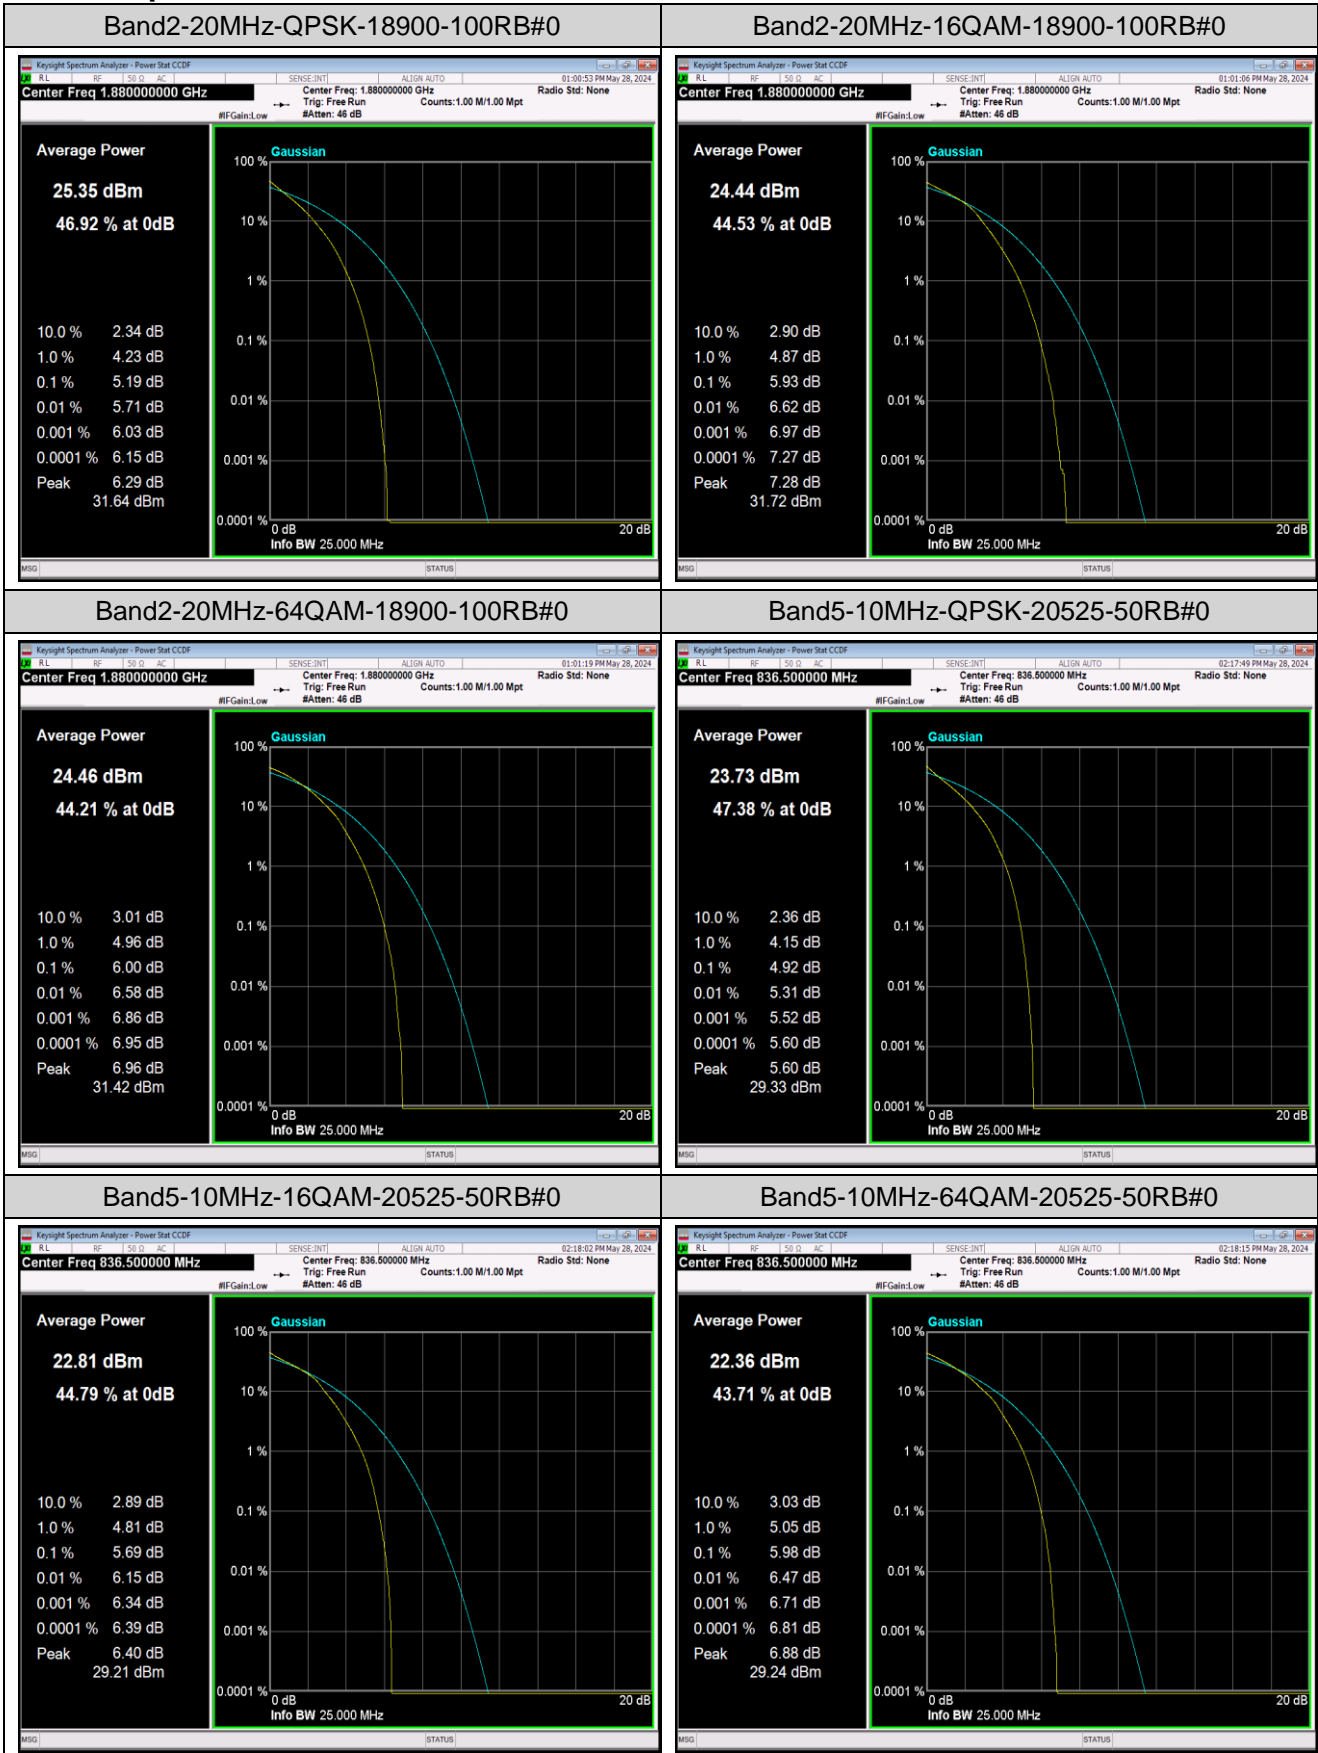

Test Graphs