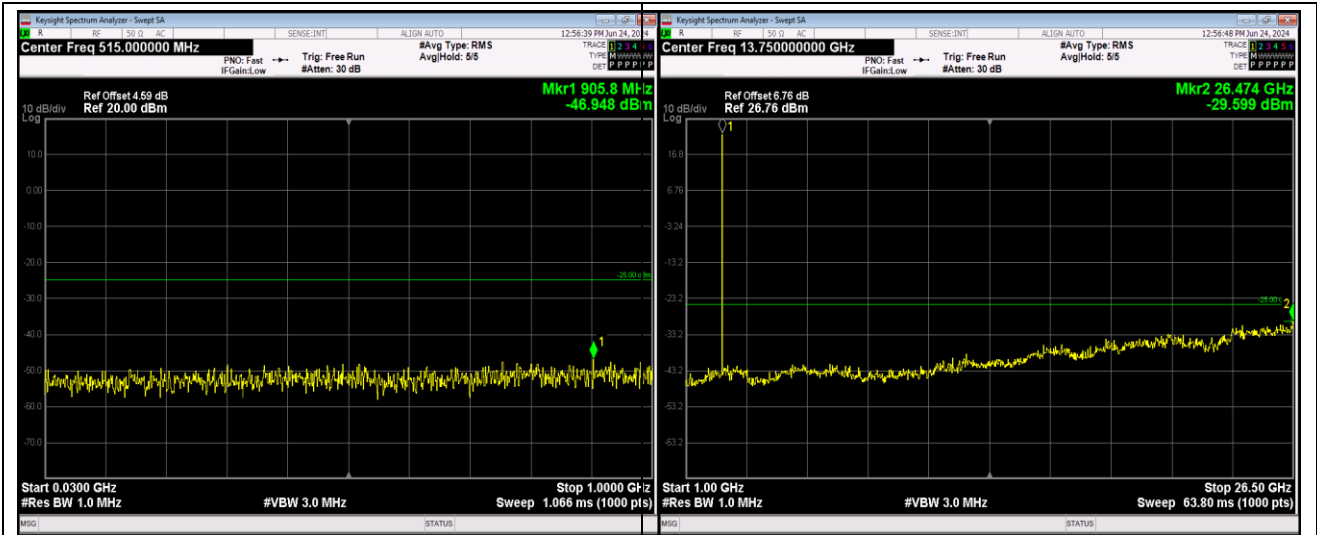

Band5-1.4MHz-QPSK-20525-1RB#0-Range2:1000~10000MHz

Band5-1.4MHz-16QAM-20643-1RB#0-Range1:30~1000MHz

Band5-1.4MHz-16QAM-20643-1RB#0-Range2:1000~10000MHz

Band5-1.4MHz-64QAM-20407-1RB#0-Range1:30~1000MHz

Band5-1.4MHz-64QAM-20407-1RB#0-Range2:1000~10000MHz