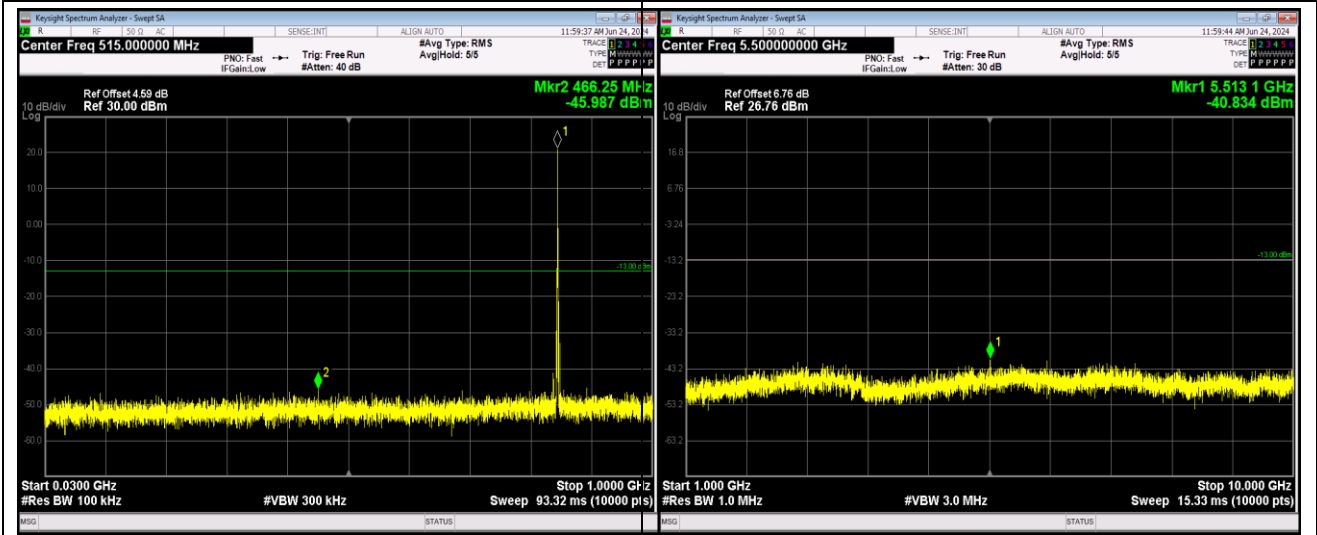

Band5-1.4MHz-QPSK-20525-1RB#0-Range2:1000~10000MHz

Band5-1.4MHz-16QAM-20643-1RB#0-Range1:30~1000MHz

Band5-1.4MHz-16QAM-20643-1RB#0-Range2:1000~10000MHz

Band5-1.4MHz-64QAM-20407-1RB#0-Range1:30~1000MHz

Band5-1.4MHz-64QAM-20407-1RB#0-Range2:1000~10000MHz