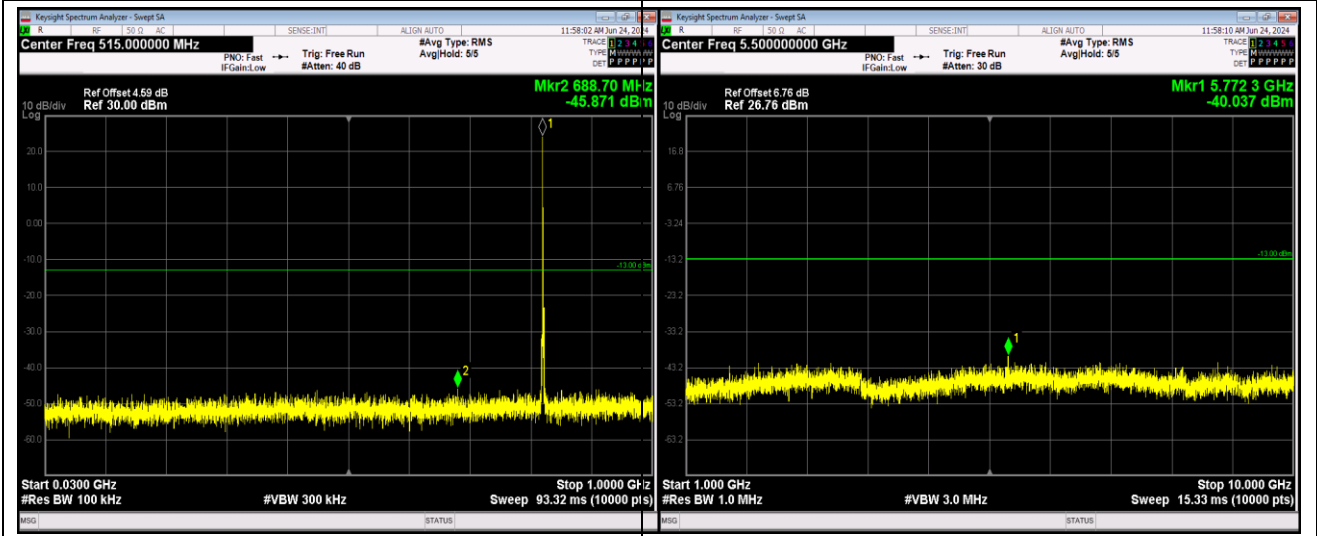

Band5-1.4MHz-QPSK-20525-1RB#0-Range2:1000~10000MHz

Band5-1.4MHz-16QAM-20643-1RB#0-Range1:30~1000MHz

Band5-1.4MHz-16QAM-20643-1RB#0-Range2:1000~10000MHz

Band5-1.4MHz-64QAM-20407-1RB#0-Range1:30~1000MHz

Band5-1.4MHz-64QAM-20407-1RB#0-Range2:1000~10000MHz