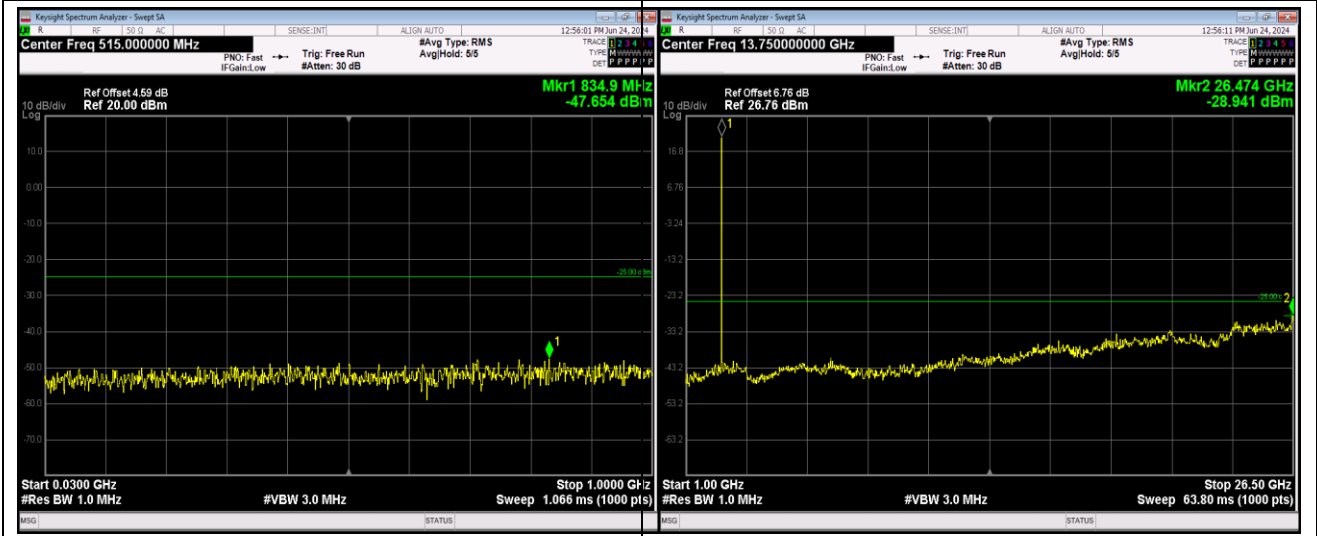

Band7-5MHz-16QAM-20775-1RB#0-Range1:30~1000MHz

Band7-5MHz-16QAM-20775-1RB#0-Range2:1000~26500MHz