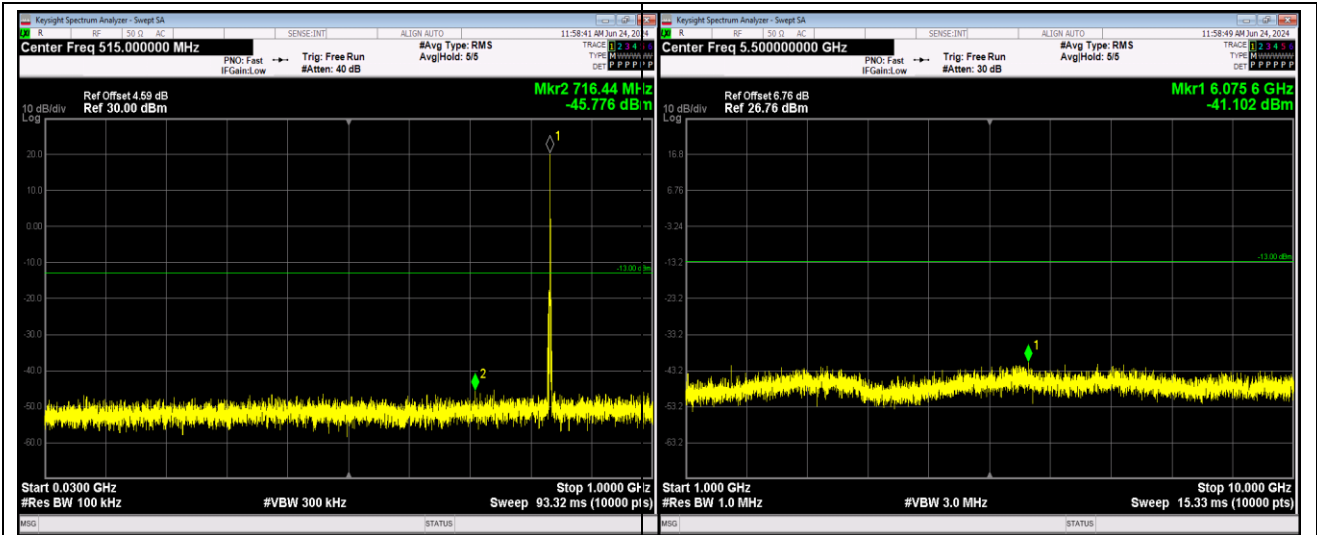

Band5-1.4MHz-16QAM-20643-1RB#0-Range2:1000~10000MHz

Band5-1.4MHz-16QAM-20643-1RB#0-Range1:30~1000MHz