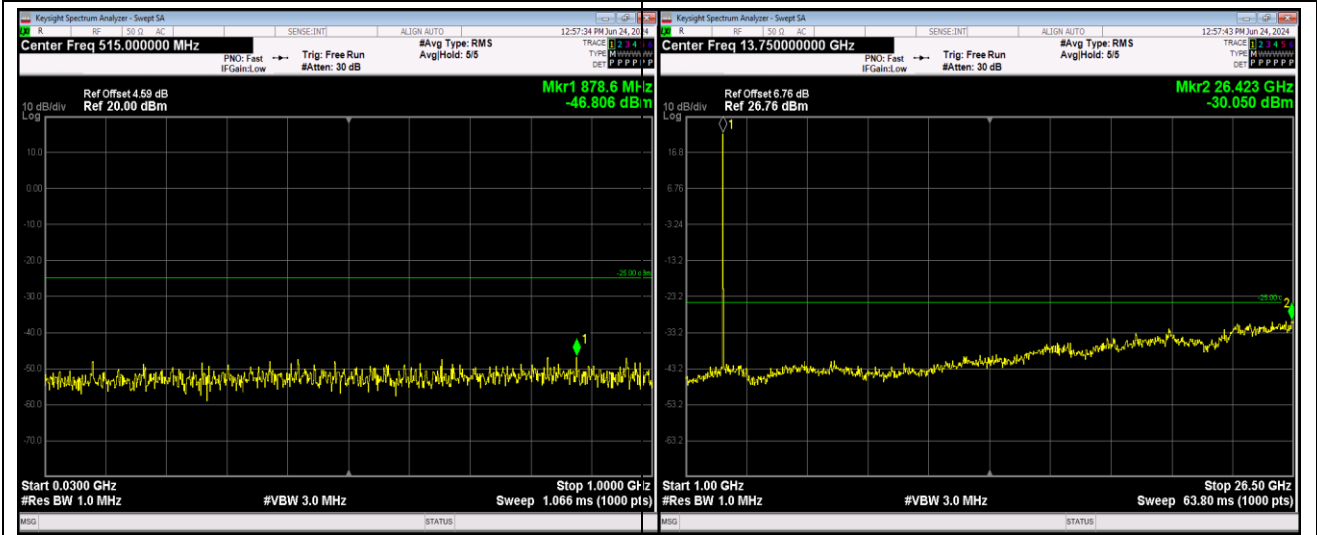

Band7-5MHz-QPSK-21425-1RB#0-Range1:30~1000MHz

Band7-5MHz-16QAM-20775-1RB#0-Range2:1000~26500MHz

Band7-5MHz-QPSK-21425-1RB#0-Range2:1000~26500MHz

Band7-5MHz-16QAM-20775-1RB#0-Range1:30~1000MHz