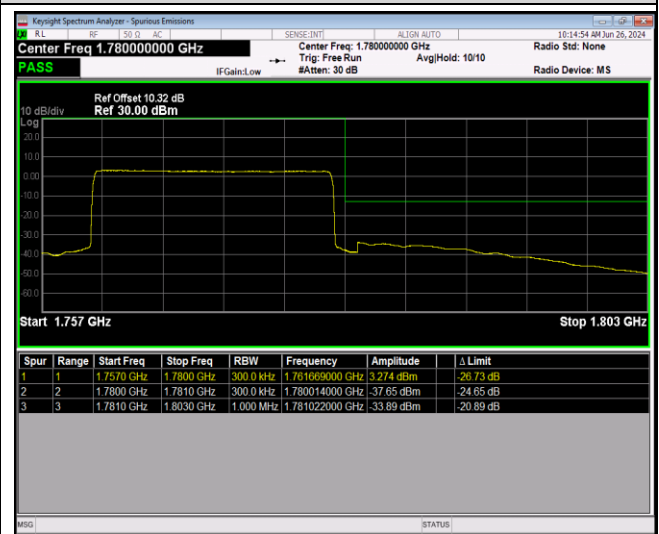

Band66-20MHz-16QAM-132572-1RB#0

Band66-20MHz-16QAM-132572-1RB#99

Band66-20MHz-16QAM-132572-100RB#0

Band66-20MHz-64QAM-132072-1RB#0

Band66-20MHz-64QAM-132072-1RB#99

Appendix E: Conducted Spurious Emission

Test Result (worst case)