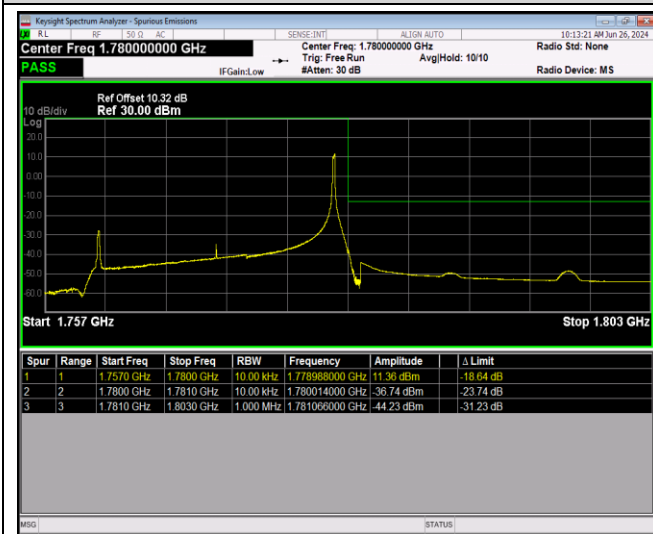

Band66-20MHz-16QAM-132572-1RB#0

Band66-20MHz-16QAM-132572-1RB#99

Band66-20MHz-16QAM-132572-100RB#0

Band66-20MHz-64QAM-132072-1RB#0

Band66-20MHz-64QAM-132072-1RB#99

Appendix E: Conducted Spurious Emission

Test Result (worst case)