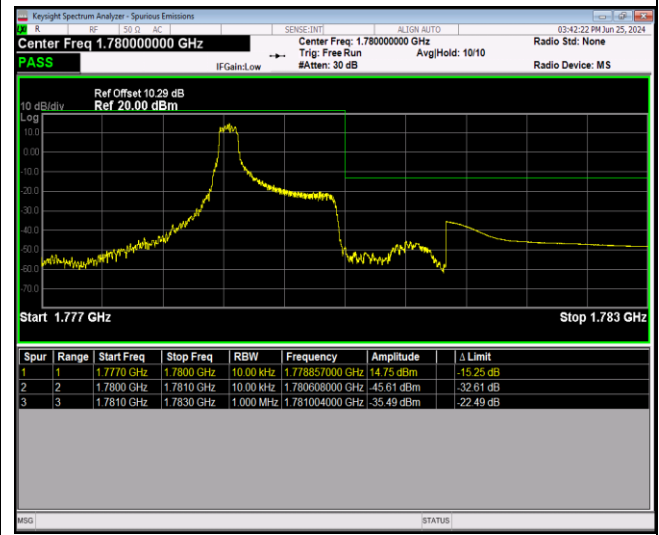

Band41-20MHz-64QAM-41140-100RB#0

Band66-1.4MHz-QPSK-131979-1RB#0

Band66-1.4MHz-QPSK-131979-1RB#5

Band66-1.4MHz-QPSK-131979-6RB#0

Band66-1.4MHz-QPSK-132665-1RB#0

Band66-1.4MHz-QPSK-132665-1RB#5

Band66-1.4MHz-QPSK-132665-6RB#0