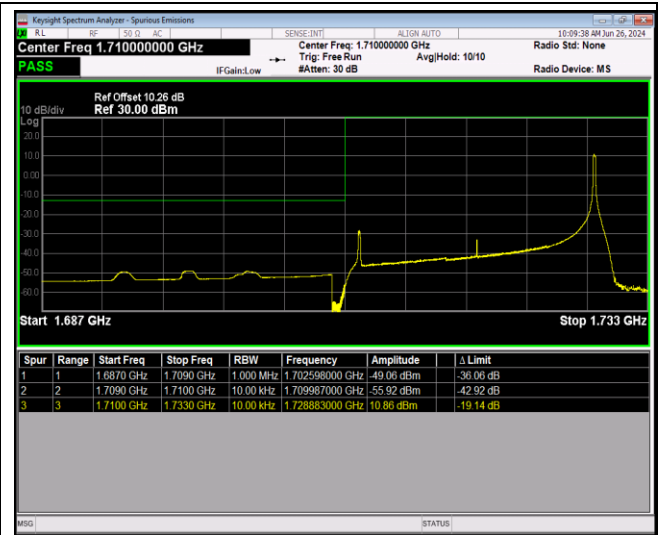

Band66-20MHz-16QAM-132572-1RB#0

Band66-20MHz-16QAM-132572-1RB#99

Band66-20MHz-16QAM-132572-100RB#0

Band66-20MHz-64QAM-132072-1RB#0

Band66-20MHz-64QAM-132072-1RB#99

Appendix E: Conducted Spurious Emission

Test Result (worst case)