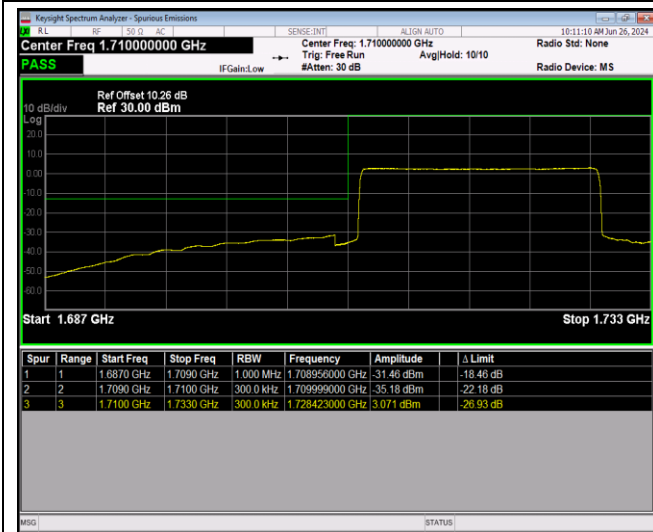

Band66-20MHz-16QAM-132572-1RB#0

Band66-20MHz-16QAM-132572-1RB#99

Band66-20MHz-16QAM-132572-100RB#0

Band66-20MHz-64QAM-132072-1RB#0

Band66-20MHz-64QAM-132072-1RB#99

Appendix E: Conducted Spurious Emission

Test Result (worst case)