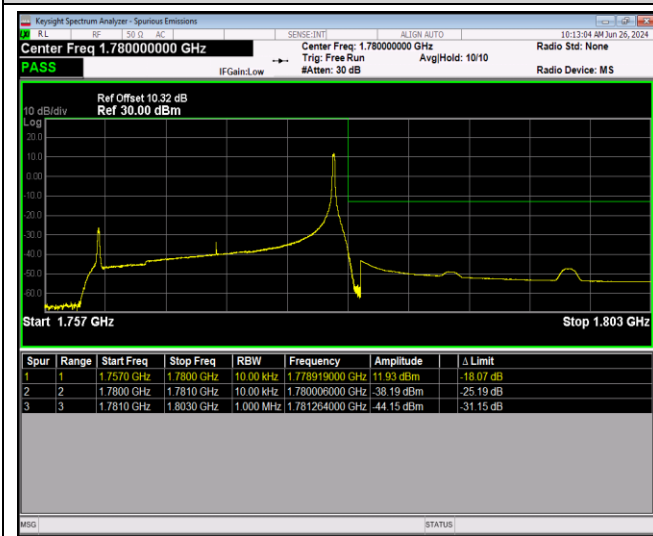

Band66-20MHz-QPSK-132572-1RB#99

Band66-20MHz-16QAM-132072-1RB#0