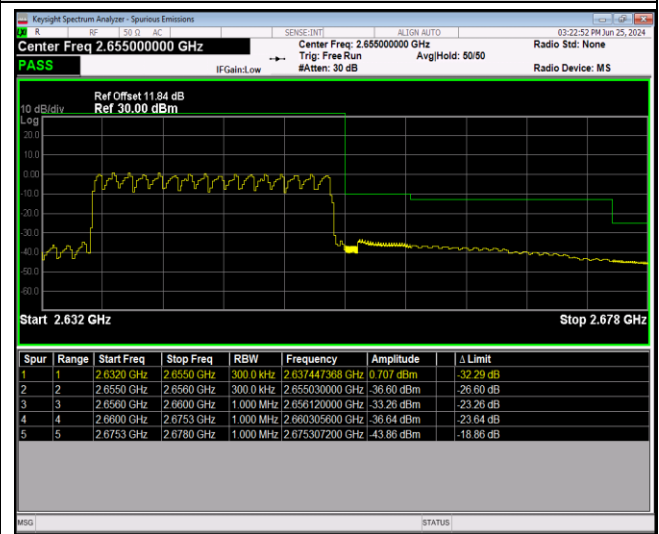

Band41-20MHz-16QAM-41140-100RB#0

Band41-20MHz-64QAM-40140-1RB#99