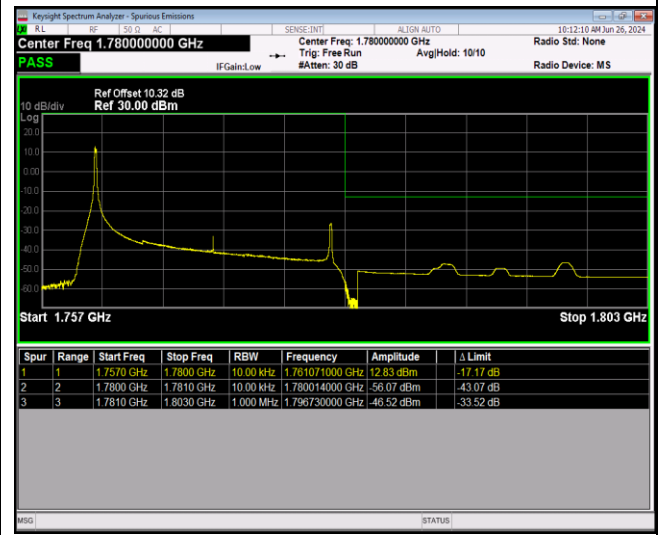

Band66-20MHz-QPSK-132572-1RB#0

Band66-20MHz-QPSK-132572-100RB#0