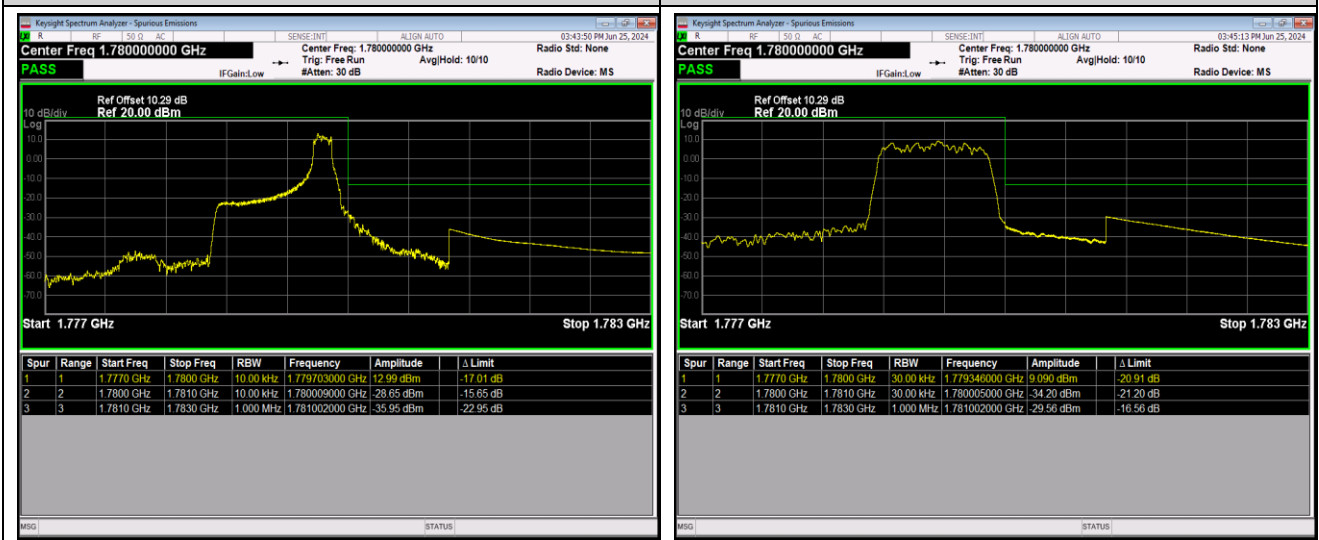

Band66-1.4MHz-64QAM-131979-1RB#5

Band66-1.4MHz-64QAM-131979-6RB#0

Band66-1.4MHz-64QAM-132665-1RB#0

Band66-1.4MHz-64QAM-132665-1RB#5

Band66-1.4MHz-64QAM-132665-6RB#0

Band66-20MHz-QPSK-132072-1RB#0

Band66-20MHz-QPSK-132072-1RB#99