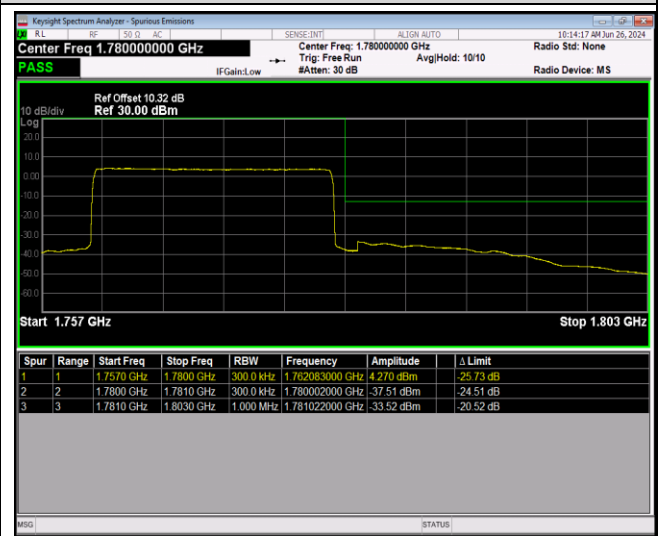

Band66-20MHz-QPSK-132572-100RB#0

Band66-20MHz-16QAM-132072-1RB#99