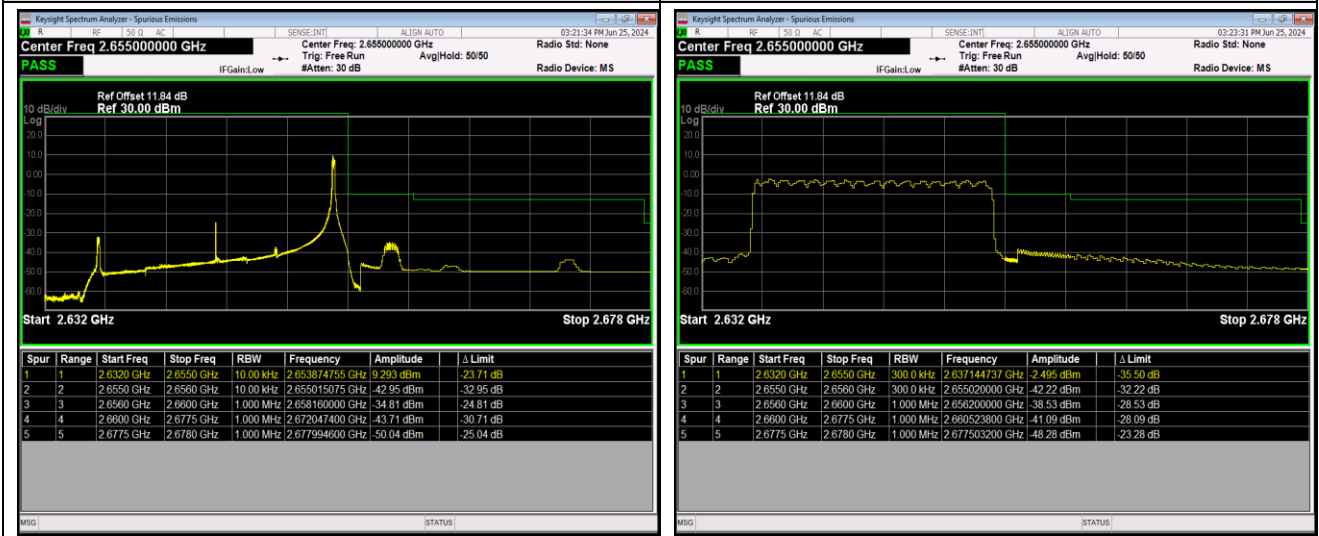

Band41-20MHz-64QAM-41140-1RB#99

Band41-20MHz-64QAM-41140-100RB#0

Band66-1.4MHz-QPSK-131979-1RB#0

Band66-1.4MHz-QPSK-131979-1RB#5