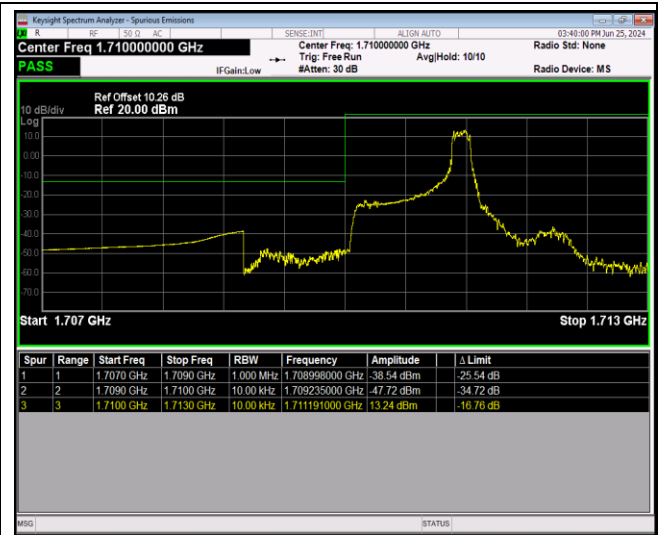

Band66-1.4MHz-16QAM-131979-1RB#5

Band66-1.4MHz-16QAM-132665-1RB#0