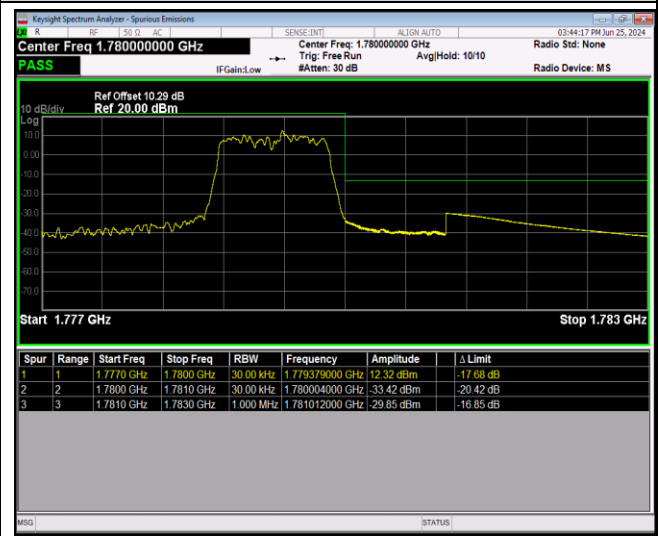

Band66-1.4MHz-QPSK-132665-6RB#0

Band66-1.4MHz-16QAM-131979-1RB#5