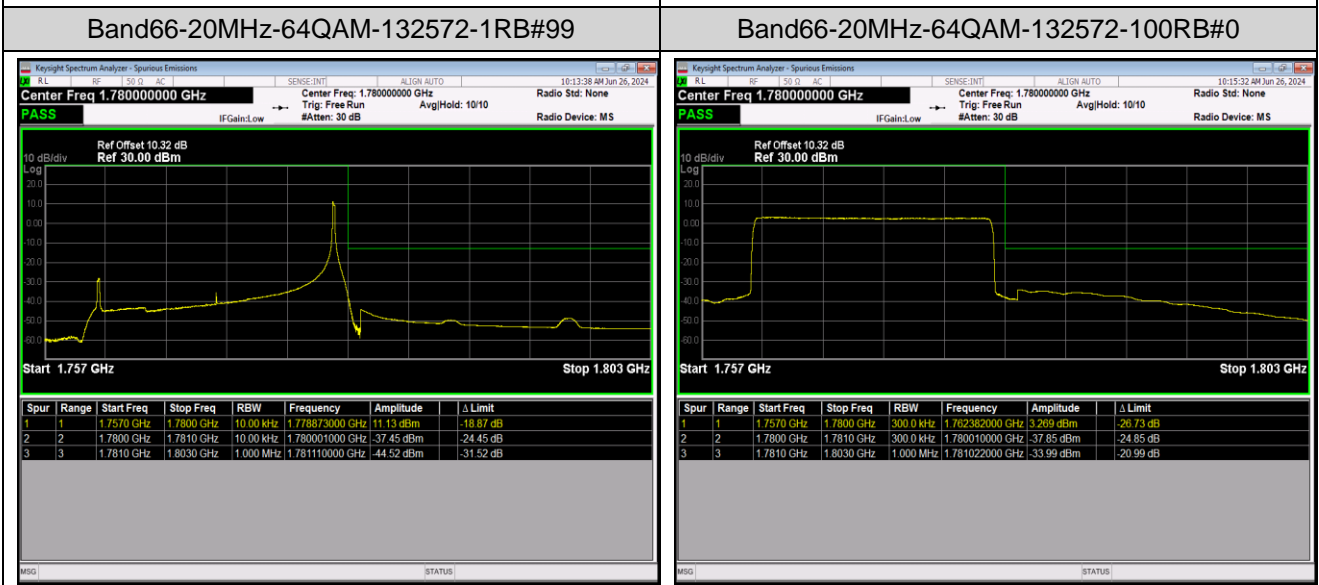

Band66-20MHz-16QAM-132572-1RB#0

Band66-20MHz-16QAM-132572-1RB#99

Band66-20MHz-16QAM-132572-100RB#0

Band66-20MHz-64QAM-132072-1RB#0

Band66-20MHz-64QAM-132072-1RB#99

Appendix E: Conducted Spurious Emission

Test Result (worst case)