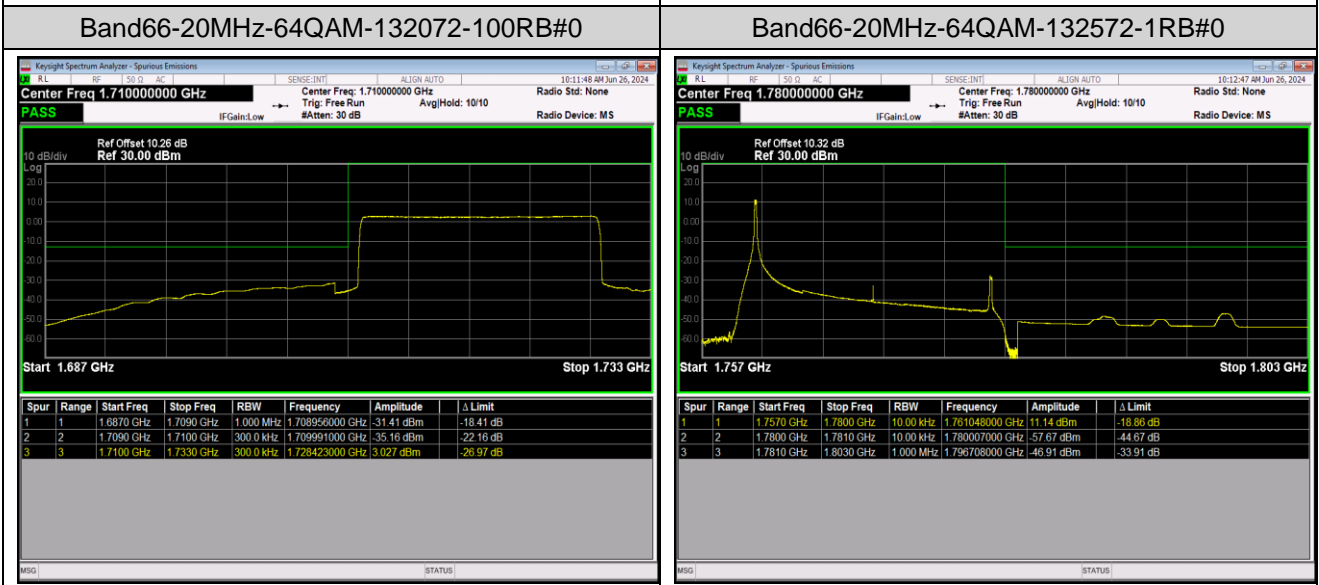

Band66-20MHz-16QAM-132572-1RB#0

Band66-20MHz-16QAM-132572-1RB#99

Band66-20MHz-16QAM-132572-100RB#0

Band66-20MHz-64QAM-132072-1RB#0

Band66-20MHz-64QAM-132072-1RB#99

Appendix E: Conducted Spurious Emission

Test Result (worst case)