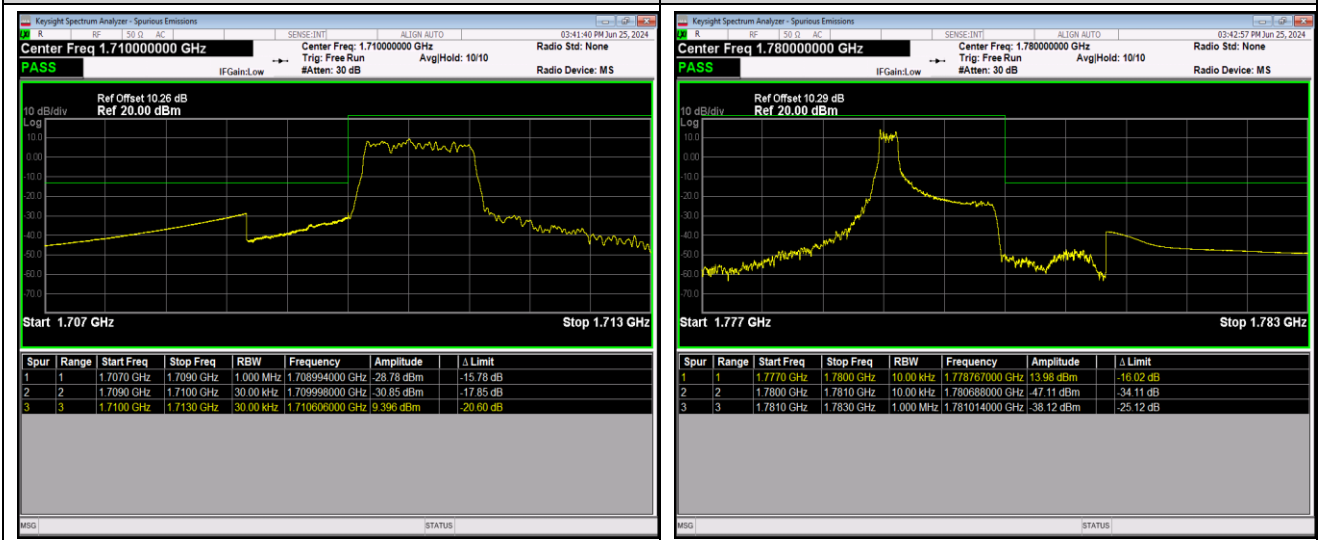

Band66-1.4MHz-64QAM-131979-6RB#0

Band66-1.4MHz-64QAM-132665-1RB#0

Band66-1.4MHz-64QAM-132665-1RB#5

Band66-1.4MHz-64QAM-132665-6RB#0