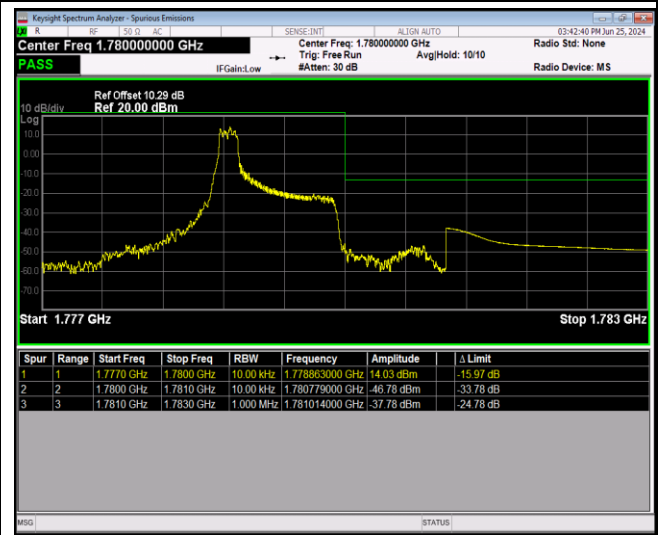

Band66-1.4MHz-16QAM-131979-1RB#0

Band66-1.4MHz-16QAM-131979-1RB#5

Band66-1.4MHz-16QAM-131979-6RB#0

Band66-1.4MHz-16QAM-132665-1RB#0

Band66-1.4MHz-16QAM-132665-1RB#5

Band66-1.4MHz-16QAM-132665-6RB#0

Band66-1.4MHz-64QAM-131979-1RB#0