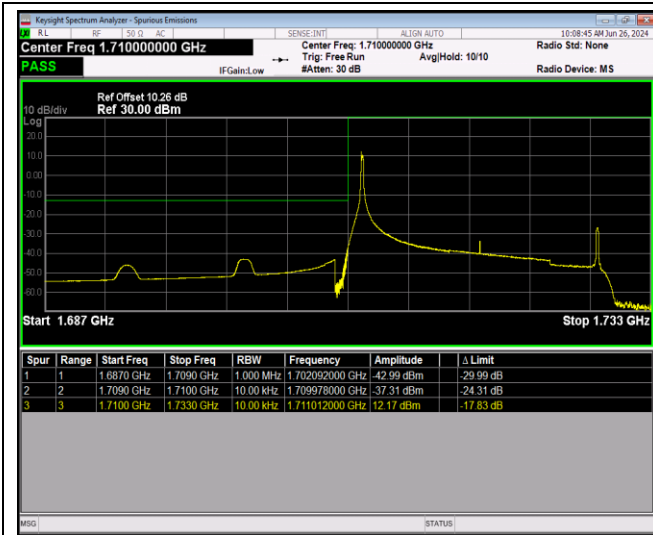

Band66-20MHz-16QAM-132072-1RB#0

Band66-20MHz-16QAM-132072-100RB#0