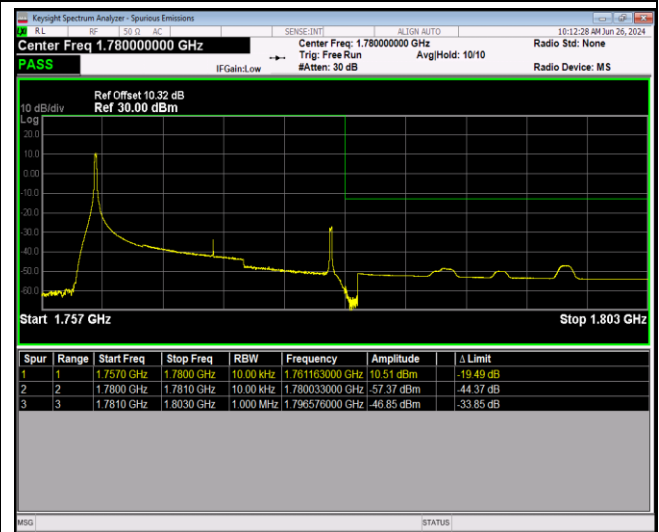

Band66-20MHz-16QAM-132572-1RB#0

Band66-20MHz-16QAM-132572-1RB#99

Band66-20MHz-16QAM-132572-100RB#0

Band66-20MHz-64QAM-132072-1RB#0

Band66-20MHz-64QAM-132072-1RB#99

Appendix E: Conducted Spurious Emission

Test Result (worst case)