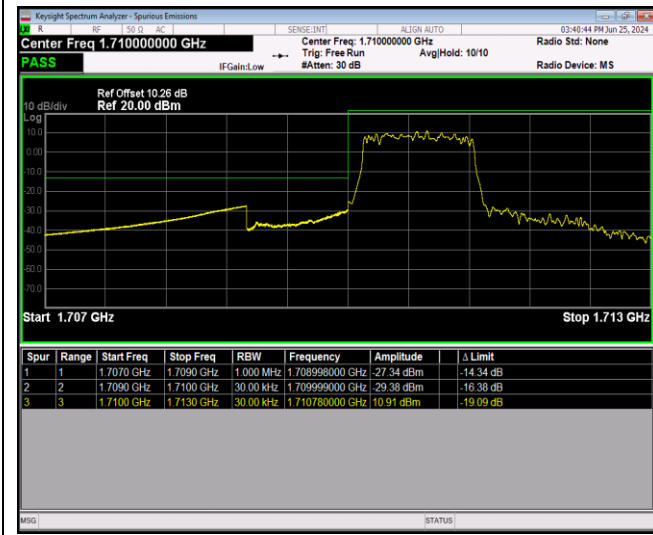

Band41-20MHz-64QAM-41140-100RB#0

Band66-1.4MHz-QPSK-131979-1RB#0

Band66-1.4MHz-QPSK-131979-1RB#5

Band66-1.4MHz-QPSK-131979-6RB#0

Band66-1.4MHz-QPSK-132665-1RB#0

Band66-1.4MHz-QPSK-132665-1RB#5

Band66-1.4MHz-QPSK-132665-6RB#0