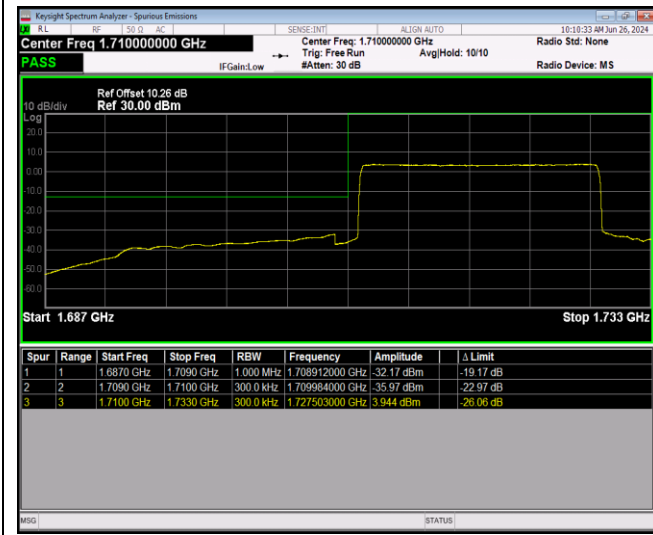

Band66-20MHz-QPSK-132072-100RB#0

Band66-20MHz-QPSK-132572-1RB#99