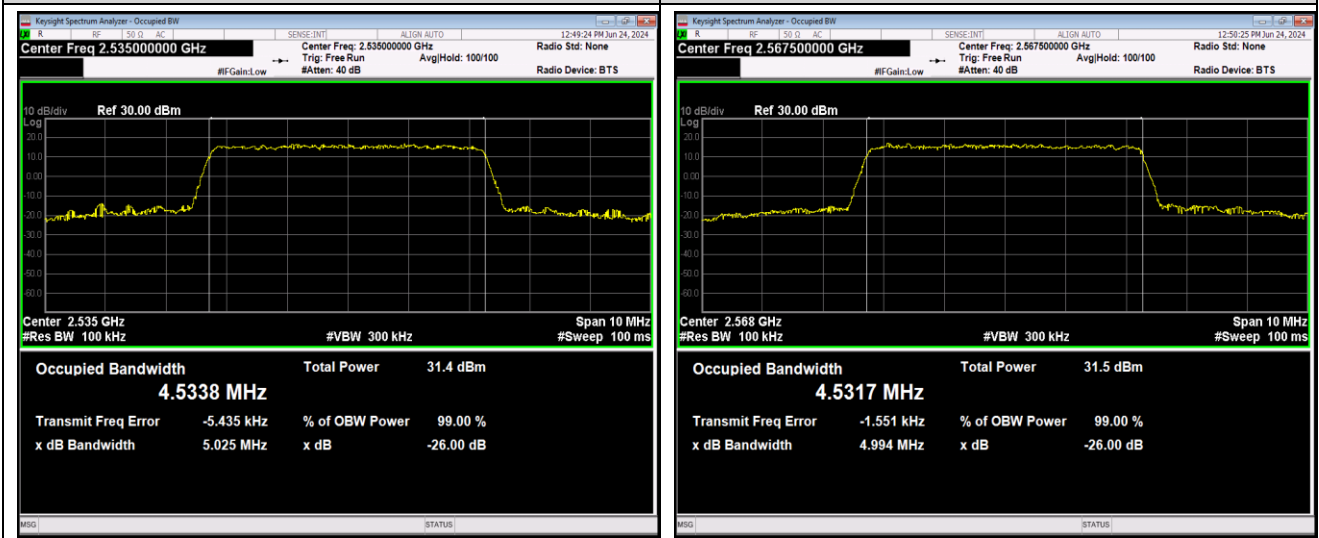

Band7-5MHz-16QAM-21100-25RB#0

Band7-5MHz-16QAM-21425-25RB#0

Band7-5MHz-64QAM-20775-25RB#0

Band7-5MHz-64QAM-21100-25RB#0