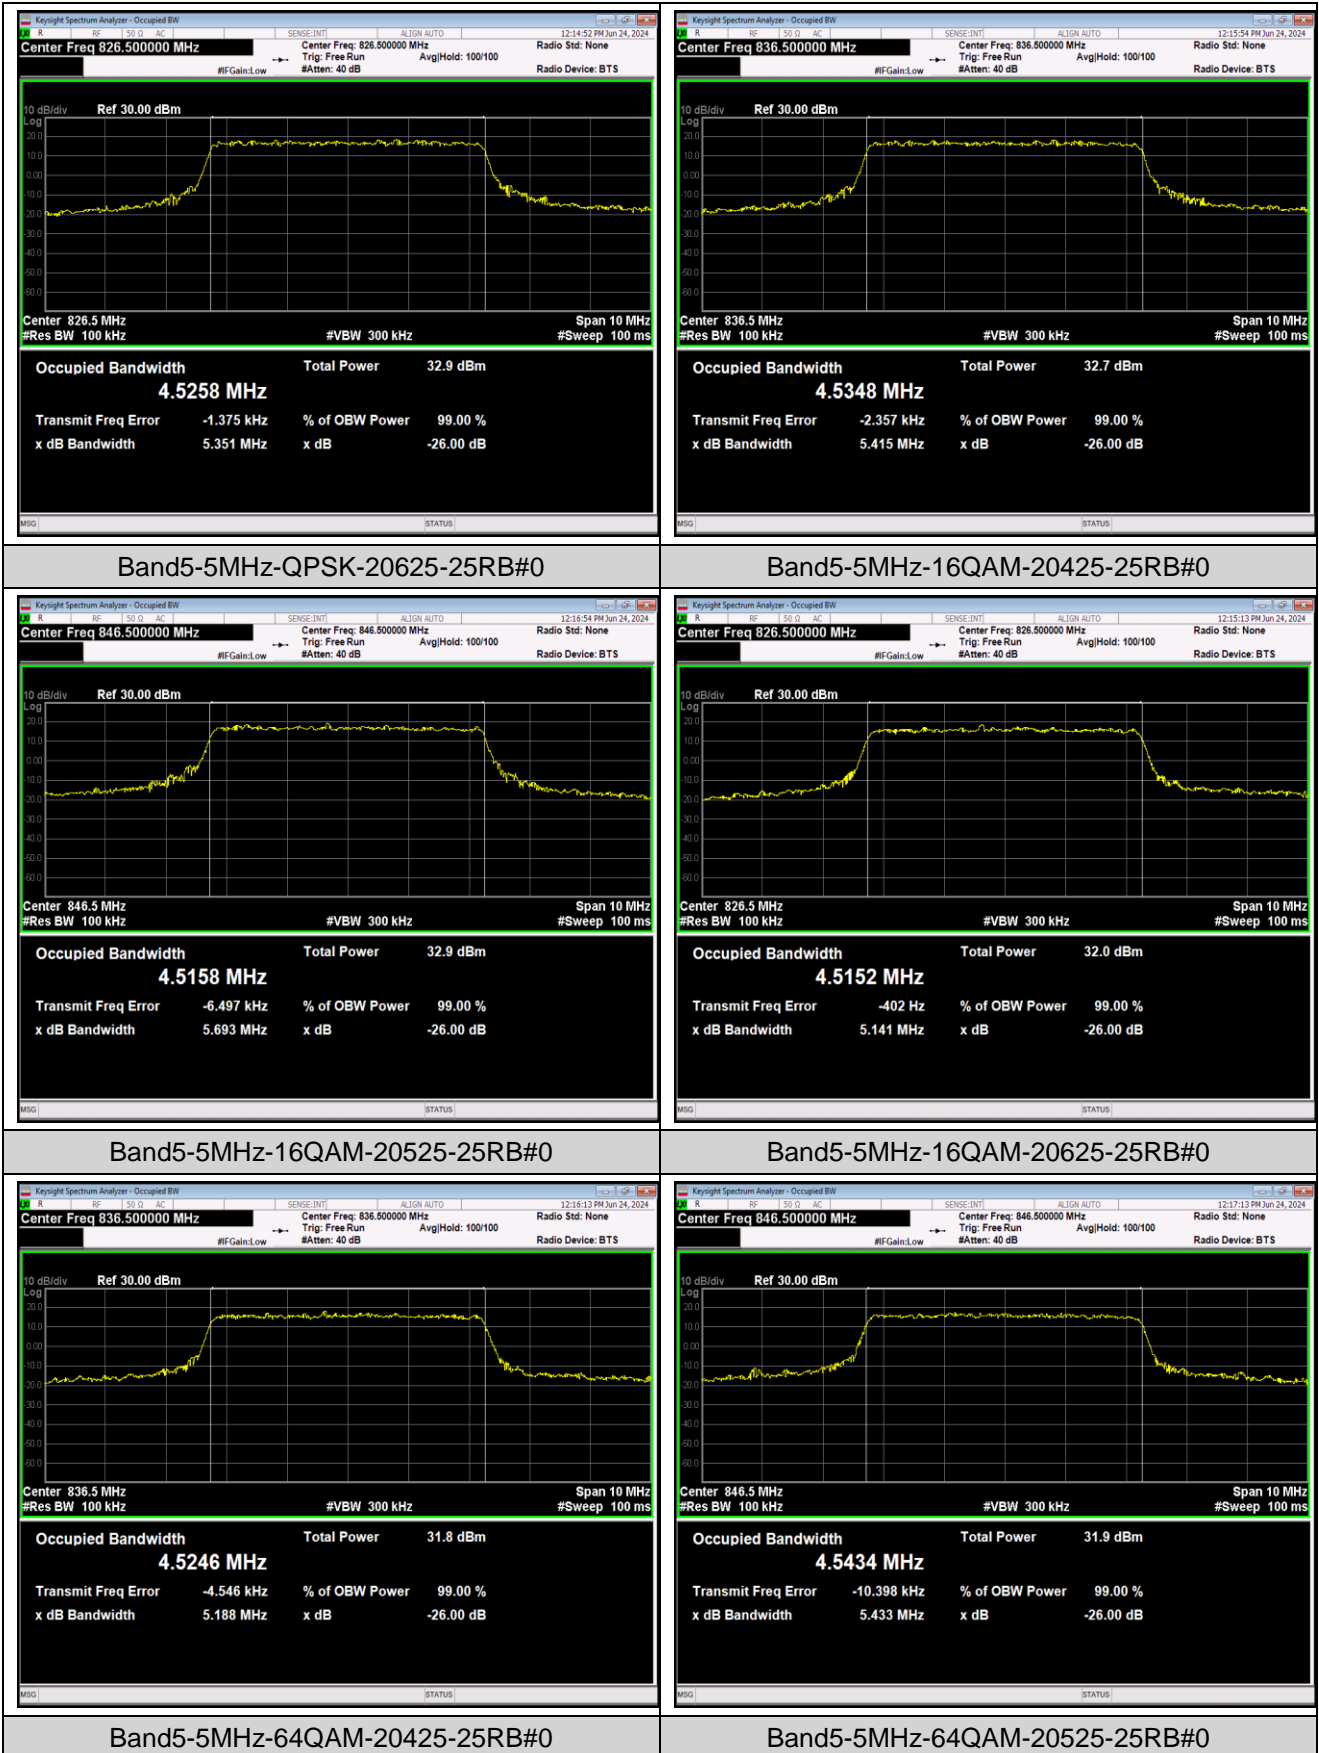

Band5-1.4MHz-QPSK-20643-6RB#0

Band5-1.4MHz-16QAM-20407-6RB#0

Band5-1.4MHz-16QAM-20525-6RB#0

Band5-1.4MHz-16QAM-20643-6RB#0

Band5-1.4MHz-64QAM-20407-6RB#0

Band5-1.4MHz-64QAM-20525-6RB#0

Band7-5MHz-QPSK-21425-25RB#0

Band7-5MHz-16QAM-20775-25RB#0

Band7-5MHz-16QAM-21100-25RB#0

Band7-5MHz-16QAM-21425-25RB#0

Band7-5MHz-64QAM-20775-25RB#0

Band7-5MHz-64QAM-21100-25RB#0

Band7-10MHz-16QAM-21400-50RB#0

Band7-10MHz-64QAM-20800-50RB#0

Band7-10MHz-64QAM-21100-50RB#0

Band7-10MHz-64QAM-21400-50RB#0

Band7-15MHz-QPSK-20825-75RB#0

Band7-15MHz-QPSK-21100-75RB#0

Band7-15MHz-QPSK-21375-75RB#0

Band7-15MHz-16QAM-20825-75RB#0

Band7-15MHz-16QAM-21100-75RB#0