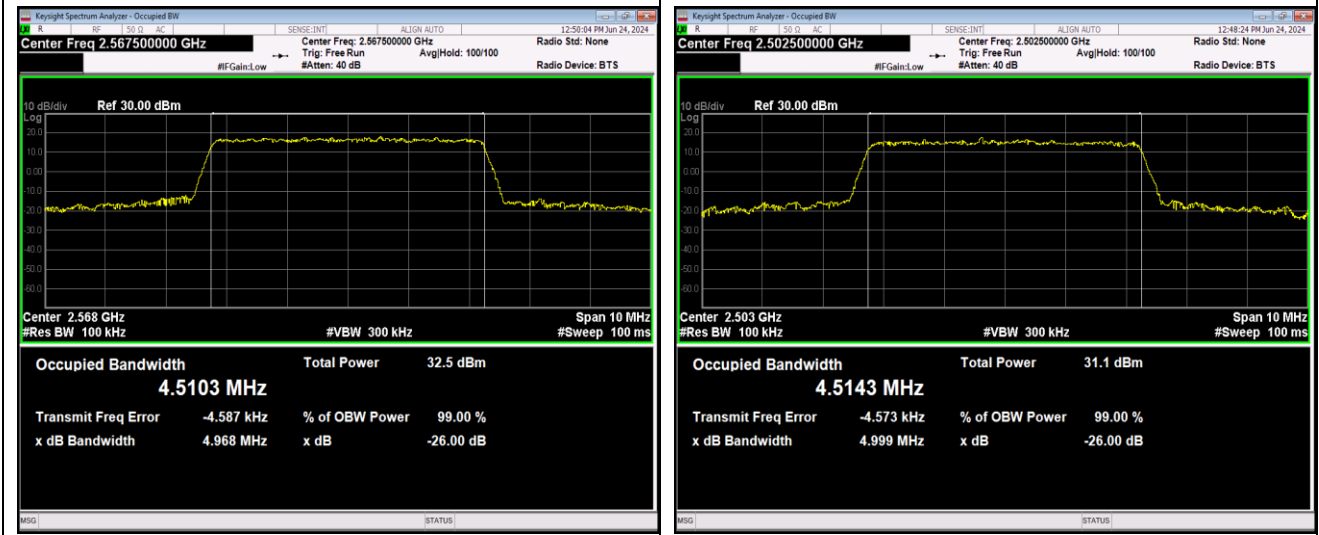

Band7-5MHz-QPSK-21425-25RB#0

Band7-5MHz-16QAM-20775-25RB#0

Band7-5MHz-16QAM-21100-25RB#0

Band7-5MHz-16QAM-21425-25RB#0