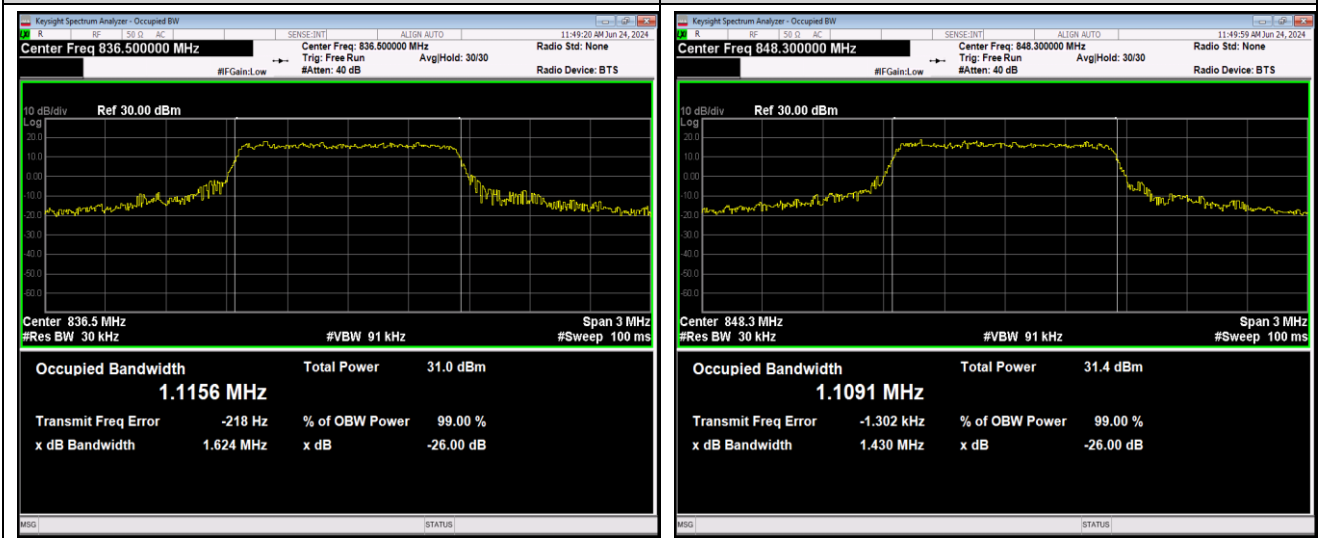

Band5-1.4MHz-QPSK-20643-6RB#0

Band5-1.4MHz-16QAM-20407-6RB#0

Band5-1.4MHz-16QAM-20525-6RB#0

Band5-1.4MHz-16QAM-20643-6RB#0

Band5-1.4MHz-64QAM-20407-6RB#0

Band5-1.4MHz-64QAM-20525-6RB#0

Band7-5MHz-QPSK-21425-25RB#0