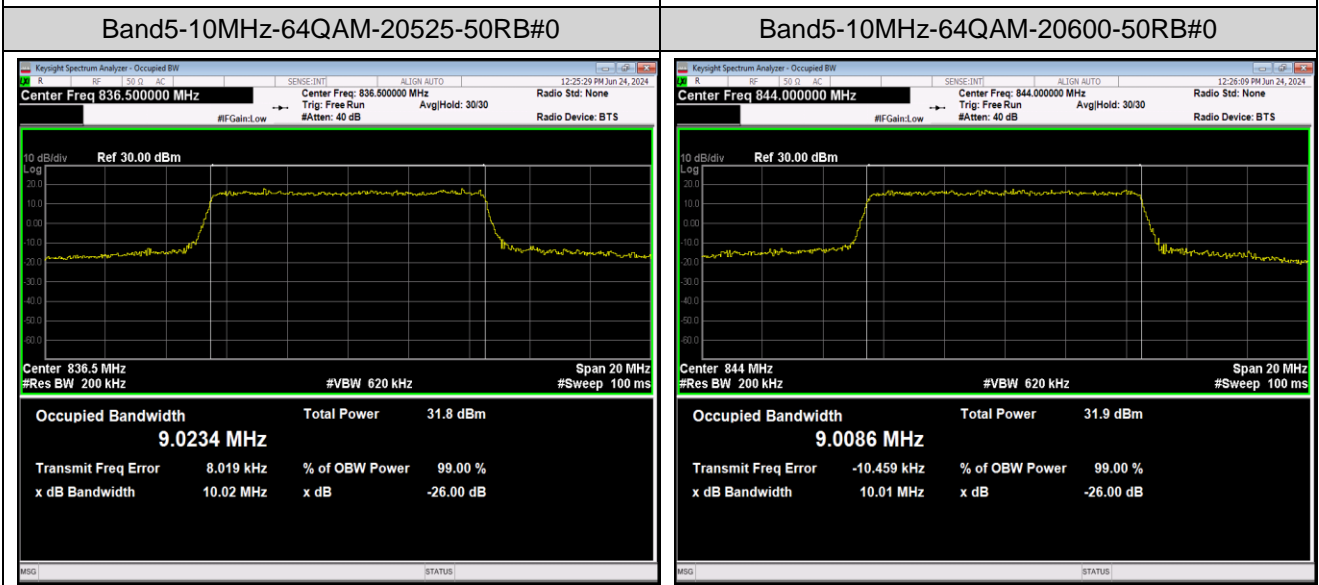

Band5-1.4MHz-QPSK-20643-6RB#0

Band5-1.4MHz-16QAM-20407-6RB#0

Band5-1.4MHz-16QAM-20525-6RB#0

Band5-1.4MHz-16QAM-20643-6RB#0

Band5-1.4MHz-64QAM-20407-6RB#0

Band5-1.4MHz-64QAM-20525-6RB#0

Band7-5MHz-QPSK-21425-25RB#0