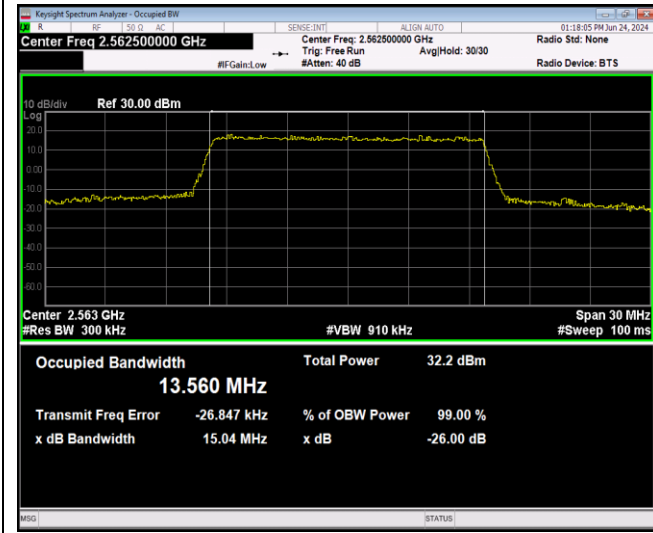

Band7-15MHz-16QAM-21375-75RB#0

Band7-15MHz-64QAM-20825-75RB#0

Band7-15MHz-64QAM-21100-75RB#0

Band7-15MHz-64QAM-21375-75RB#0

Band7-20MHz-QPSK-20850-100RB#0

Band7-20MHz-QPSK-21100-100RB#0

Band7-20MHz-QPSK-21350-100RB#0