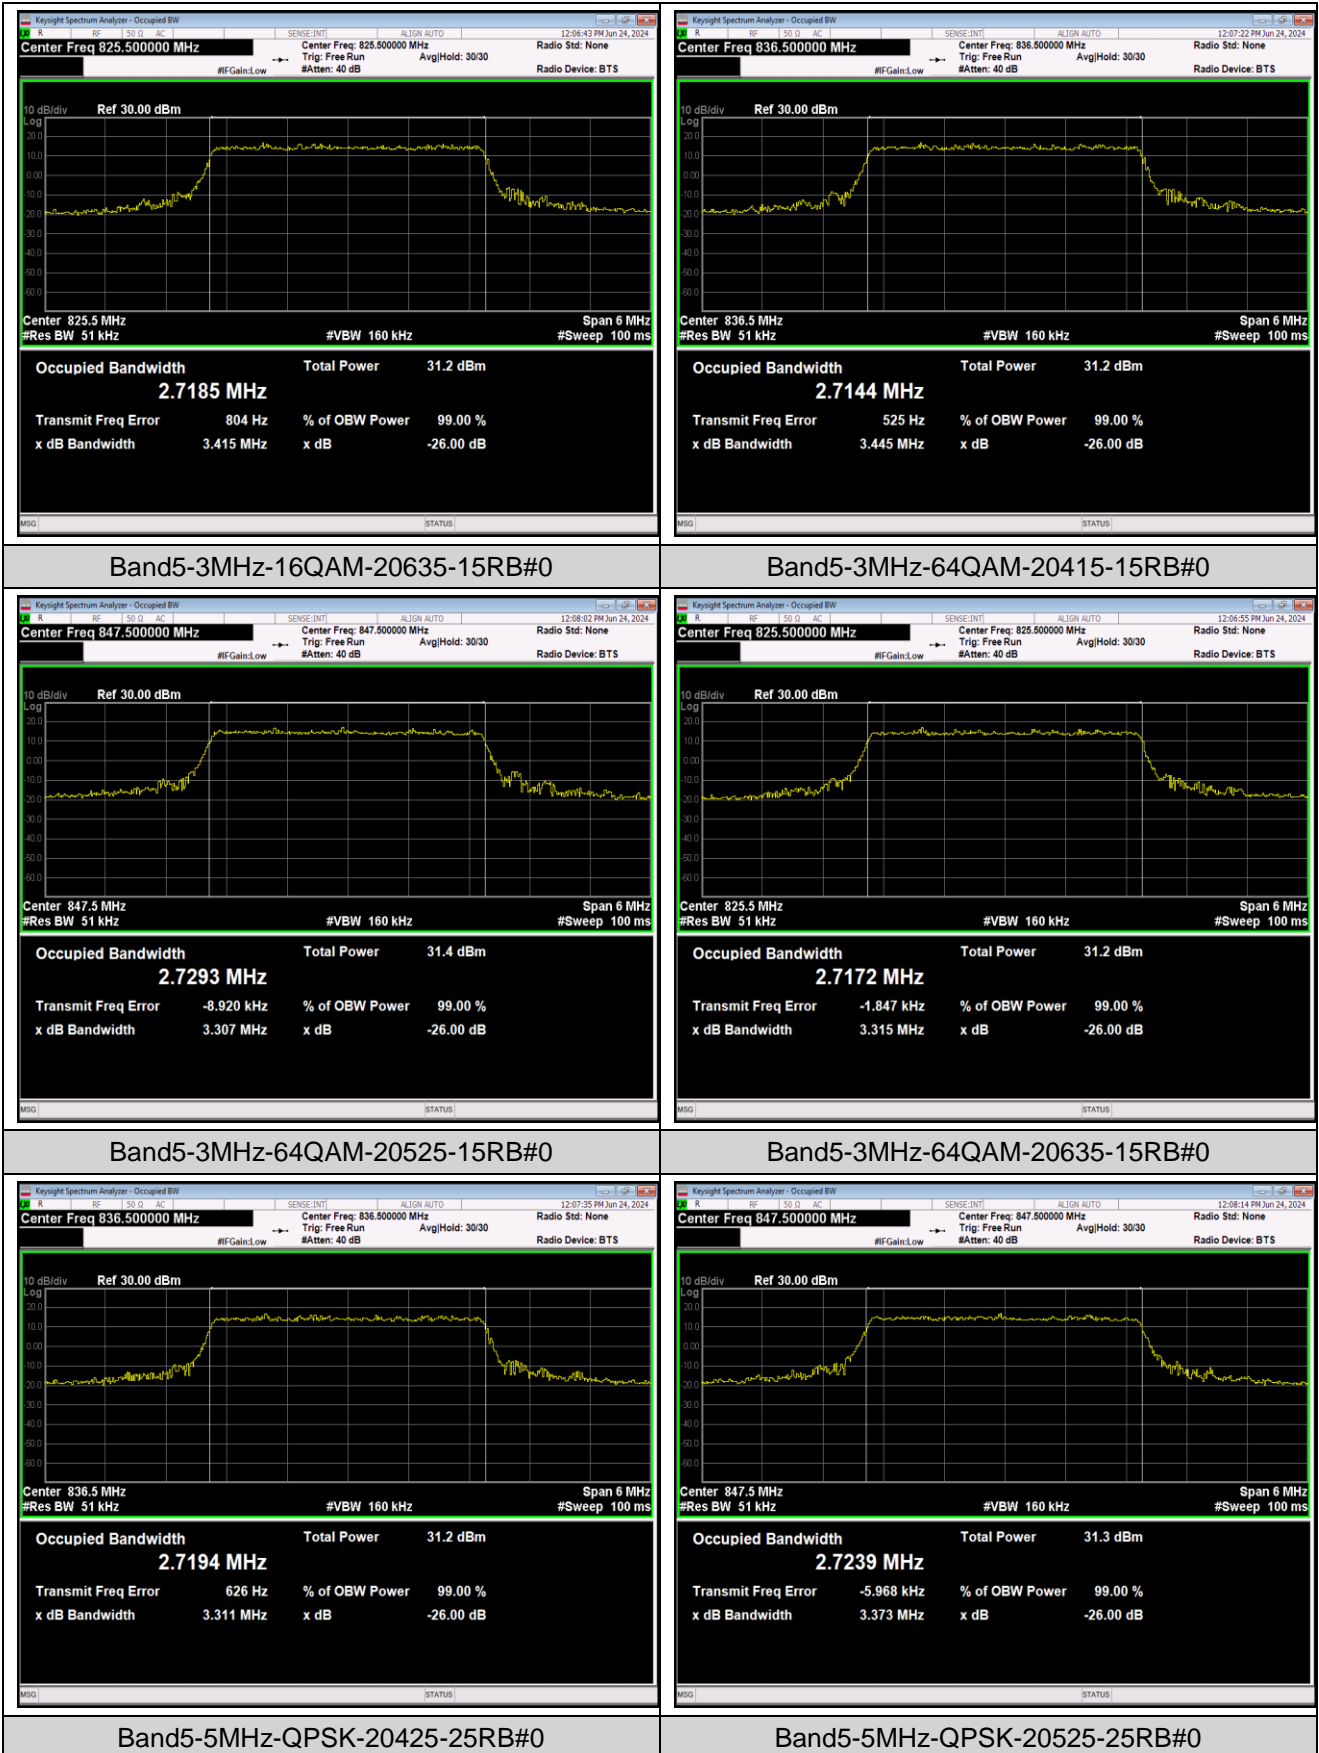

Band5-1.4MHz-QPSK-20643-6RB#0

Band5-1.4MHz-16QAM-20407-6RB#0

Band5-1.4MHz-16QAM-20525-6RB#0

Band5-1.4MHz-16QAM-20643-6RB#0

Band5-1.4MHz-64QAM-20407-6RB#0

Band5-1.4MHz-64QAM-20525-6RB#0

Band7-5MHz-QPSK-21425-25RB#0

Band7-5MHz-16QAM-20775-25RB#0

Band7-5MHz-16QAM-21100-25RB#0

Band7-5MHz-16QAM-21425-25RB#0

Band7-5MHz-64QAM-20775-25RB#0

Band7-5MHz-64QAM-21100-25RB#0

Band7-10MHz-16QAM-21400-50RB#0

Band7-10MHz-64QAM-20800-50RB#0

Band7-10MHz-64QAM-21100-50RB#0

Band7-10MHz-64QAM-21400-50RB#0

Band7-15MHz-QPSK-20825-75RB#0

Band7-15MHz-QPSK-21100-75RB#0

Band7-15MHz-QPSK-21375-75RB#0

Band7-15MHz-16QAM-20825-75RB#0

Band7-15MHz-16QAM-21100-75RB#0