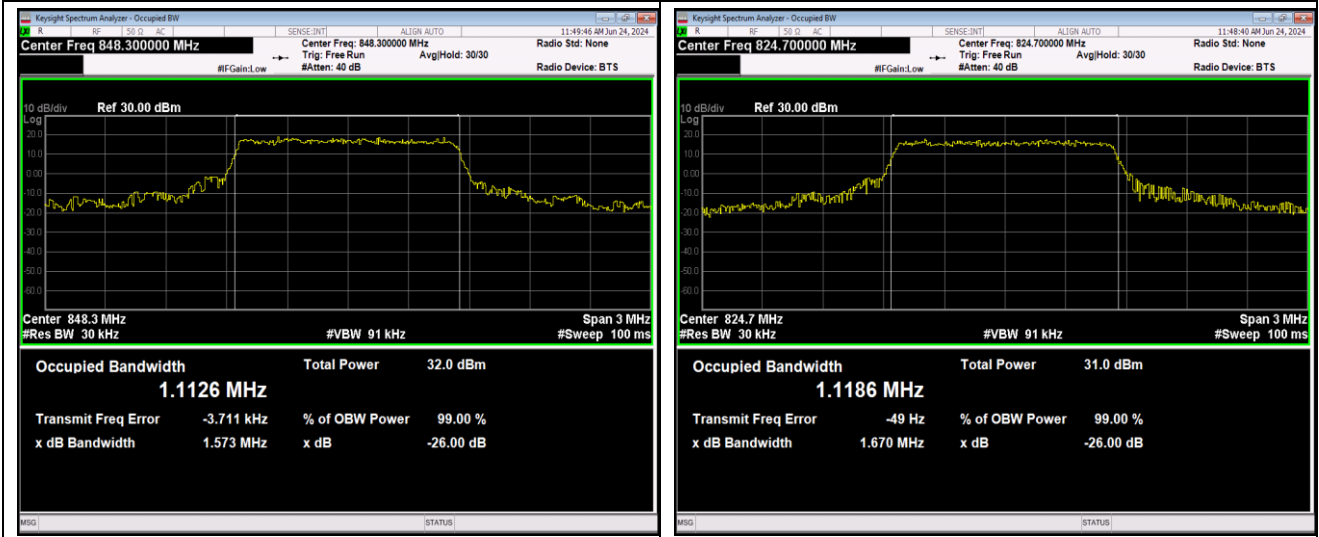

Band5-1.4MHz-QPSK-20643-6RB#0

Band5-1.4MHz-16QAM-20407-6RB#0

Band5-1.4MHz-16QAM-20525-6RB#0

Band5-1.4MHz-16QAM-20643-6RB#0

Band5-1.4MHz-64QAM-20407-6RB#0

Band5-1.4MHz-64QAM-20525-6RB#0

Band7-5MHz-QPSK-21425-25RB#0