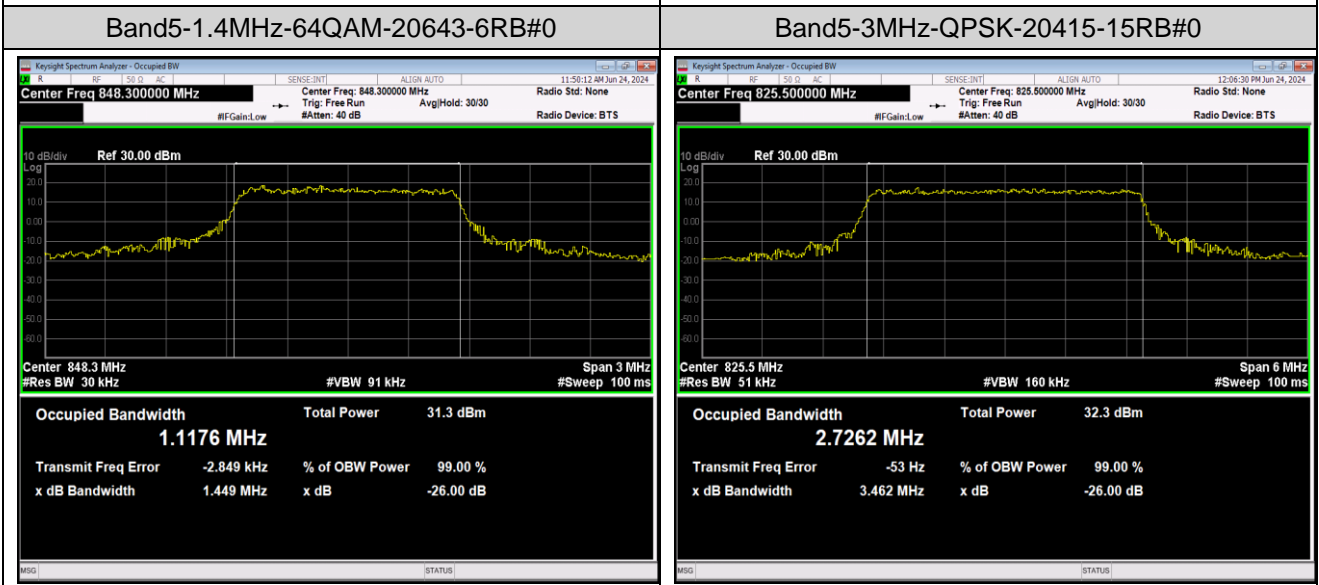

Band5-1.4MHz-QPSK-20643-6RB#0

Band5-1.4MHz-16QAM-20407-6RB#0

Band5-1.4MHz-16QAM-20525-6RB#0

Band5-1.4MHz-16QAM-20643-6RB#0

Band5-1.4MHz-64QAM-20407-6RB#0

Band5-1.4MHz-64QAM-20525-6RB#0

Band7-5MHz-QPSK-21425-25RB#0