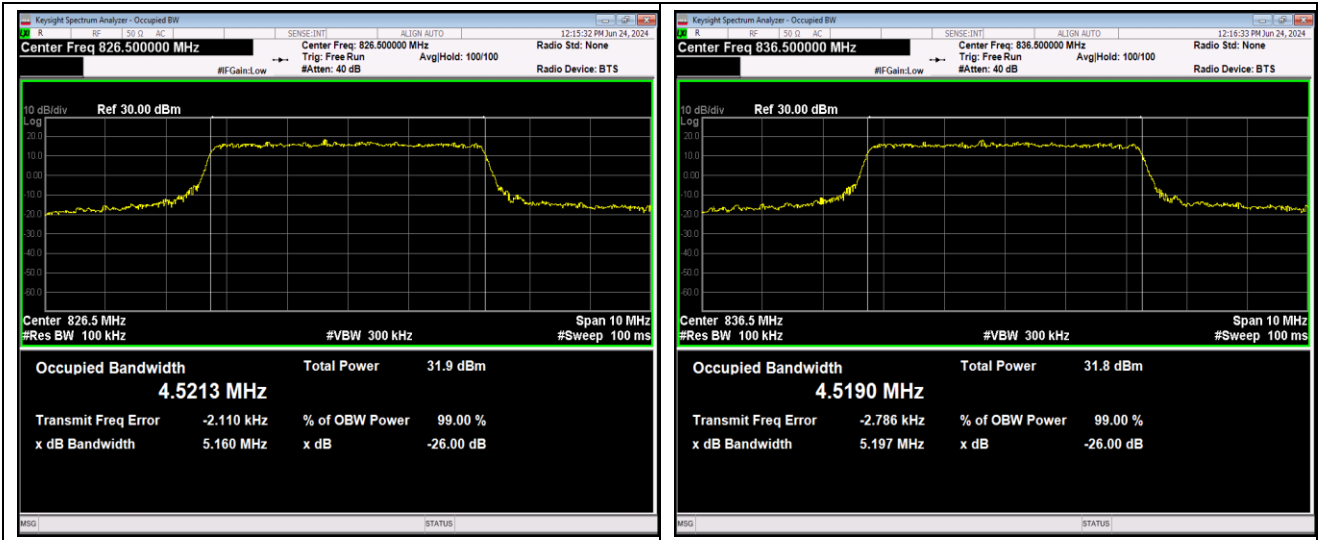

Band5-1.4MHz-QPSK-20643-6RB#0

Band5-1.4MHz-16QAM-20407-6RB#0

Band5-1.4MHz-16QAM-20525-6RB#0

Band5-1.4MHz-16QAM-20643-6RB#0

Band5-1.4MHz-64QAM-20407-6RB#0

Band5-1.4MHz-64QAM-20525-6RB#0

Band7-5MHz-QPSK-21425-25RB#0