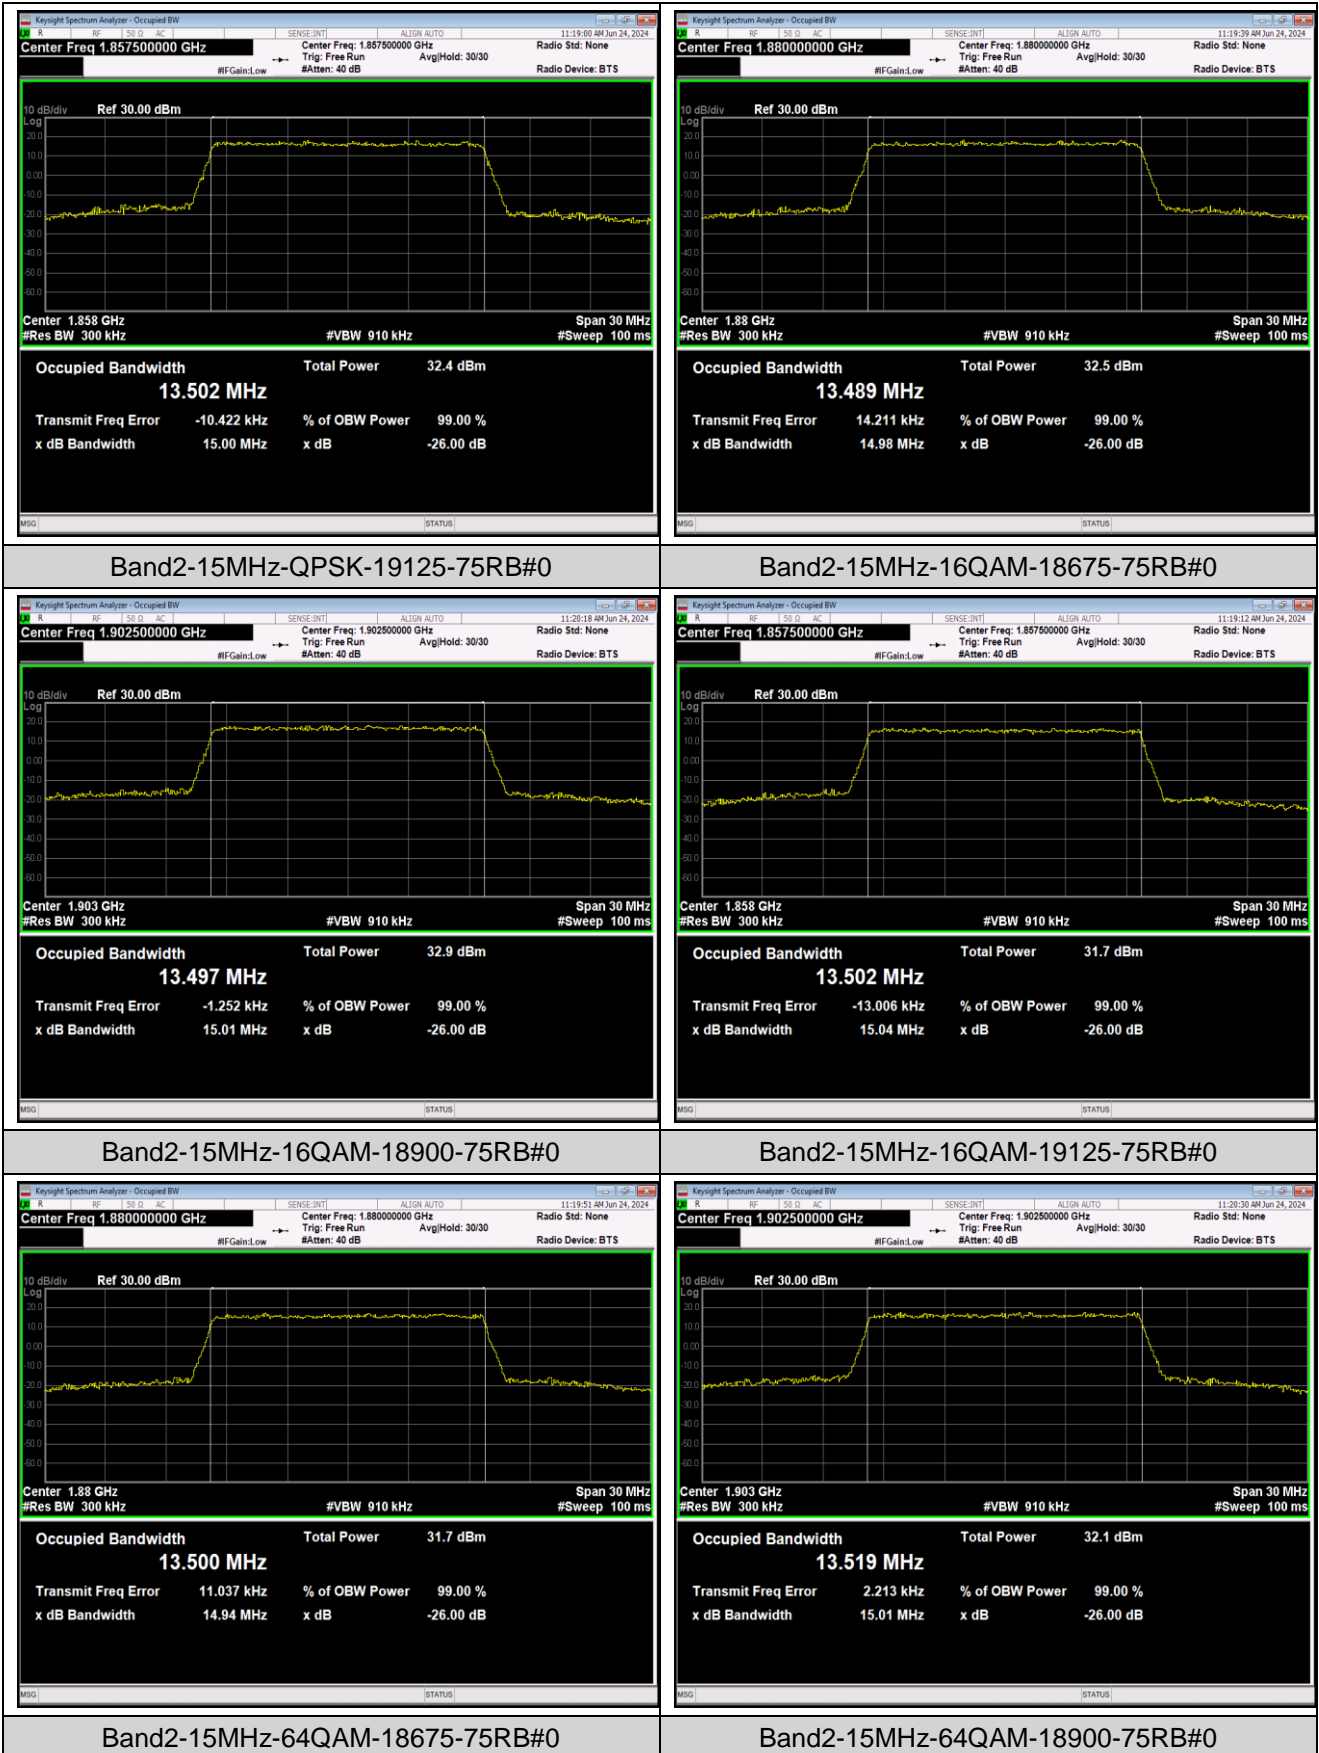

Band2-15MHz-QPSK-18675-75RB#0

Band2-15MHz-QPSK-18900-75RB#0