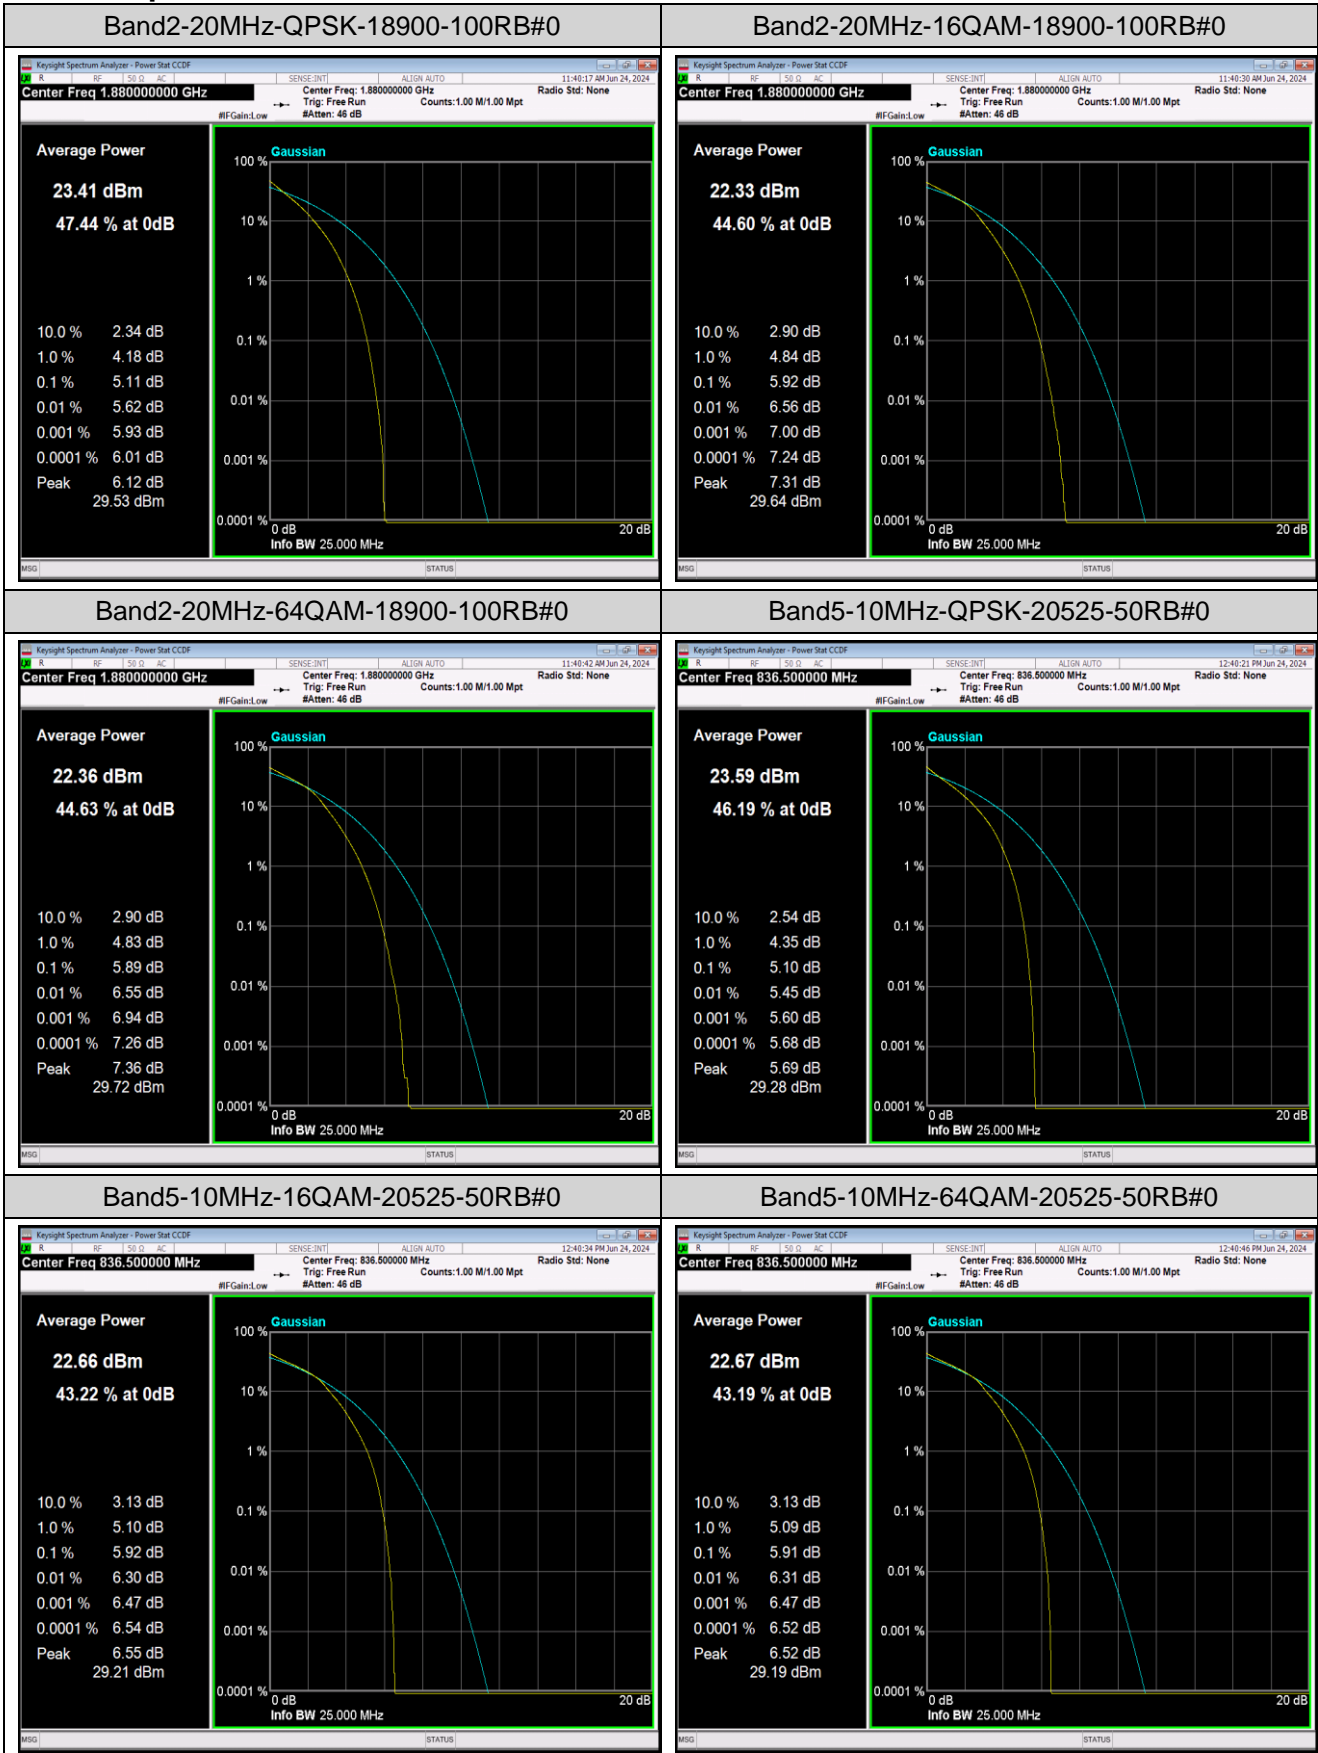

Test Graphs