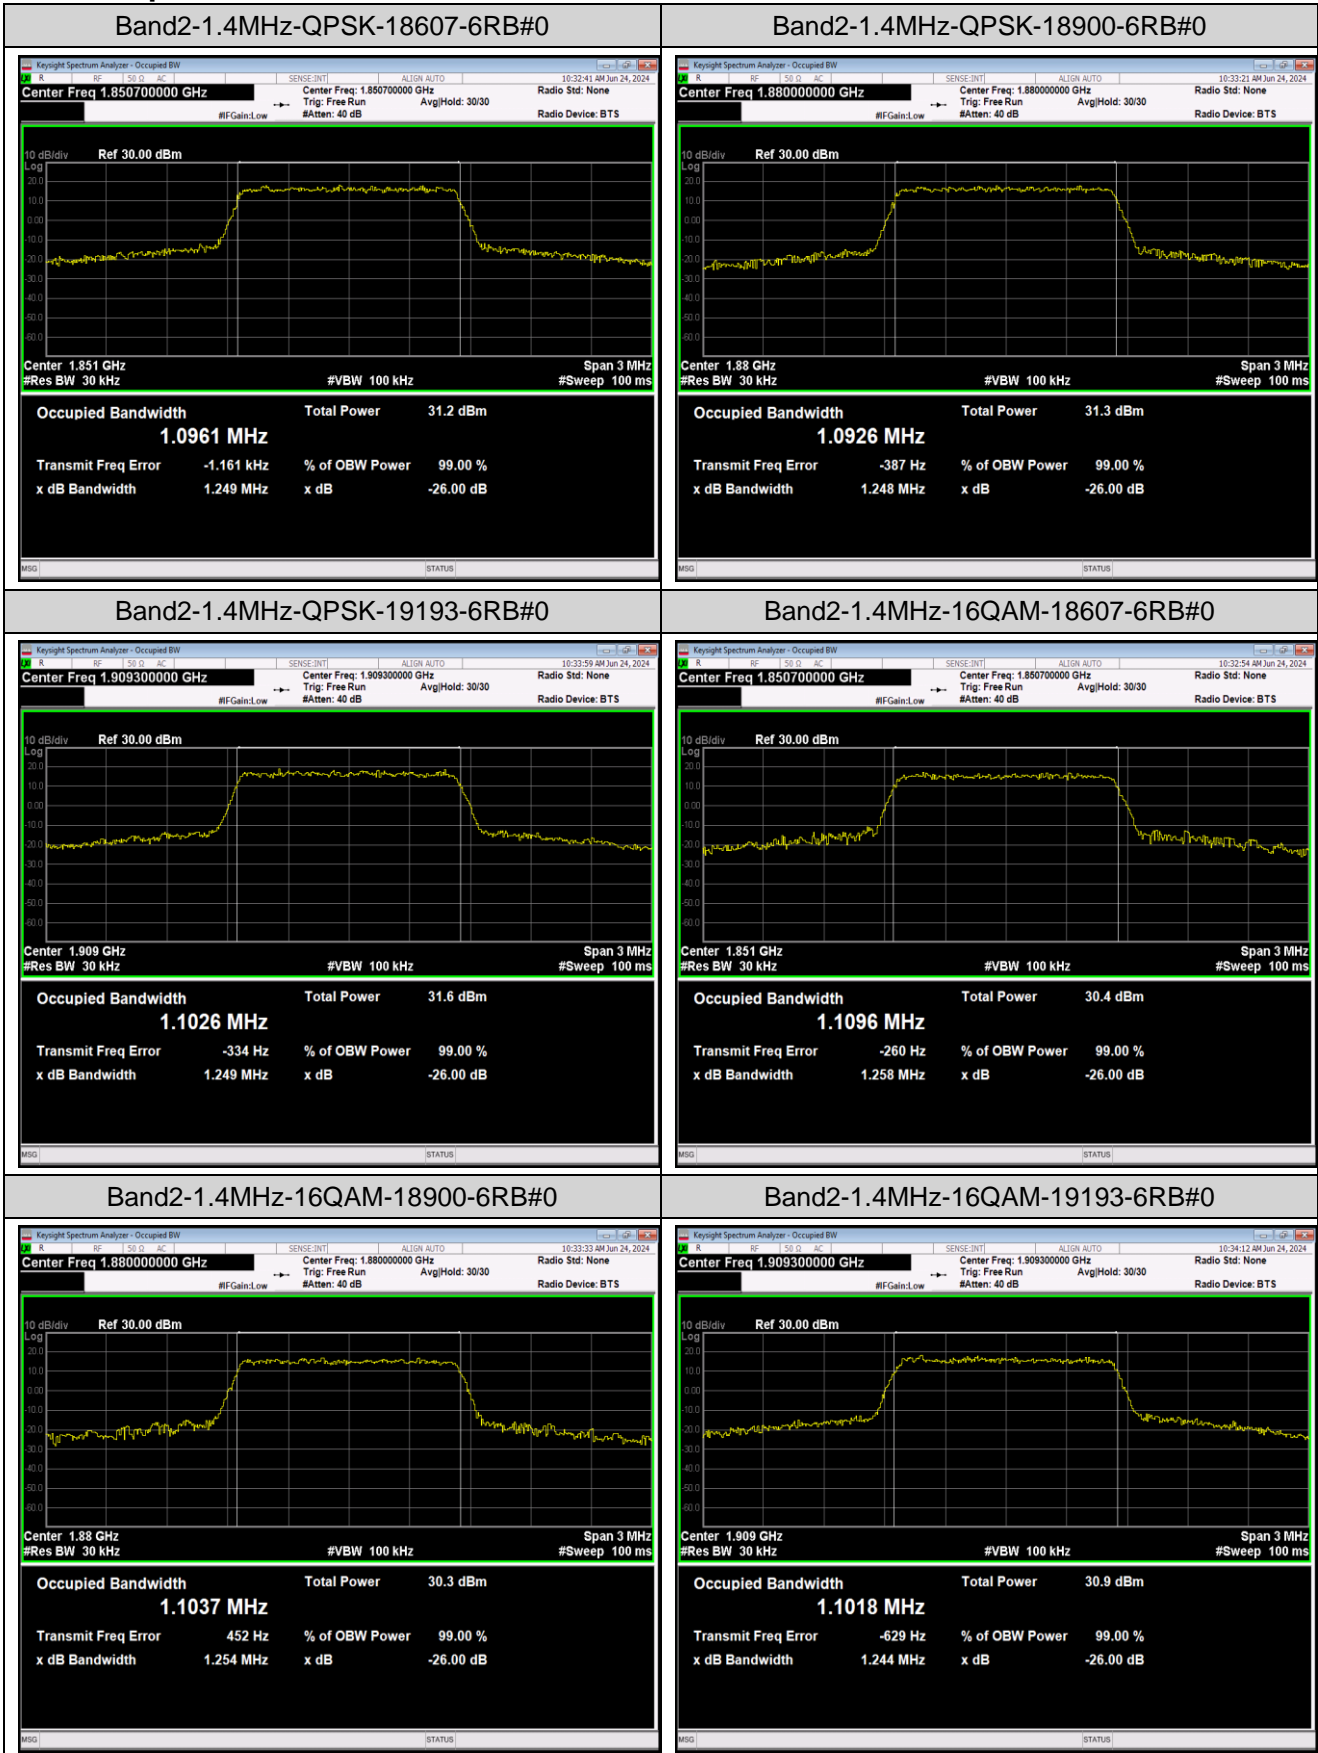

Test Graphs