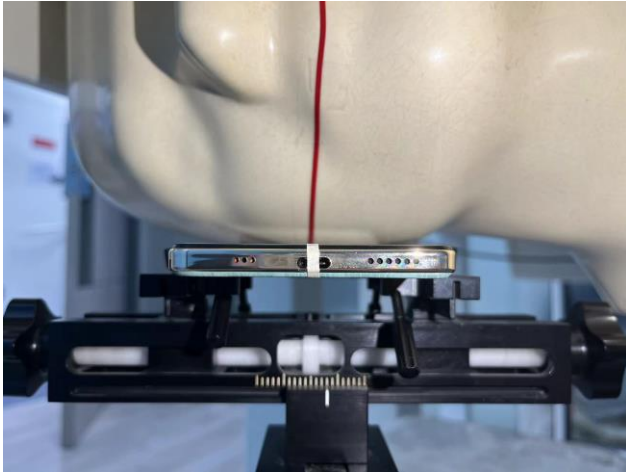

EUT Photos (Model:KJ8)

EUT Antenna Locations

SAR Test Setup Photos

Head

Right Cheek

Right Tilted

Left Cheek

Left Tilted

Body

Front side (10mm)

Back side(10mm)

Left side(10mm)

Right side(10mm)

Top side(10mm)