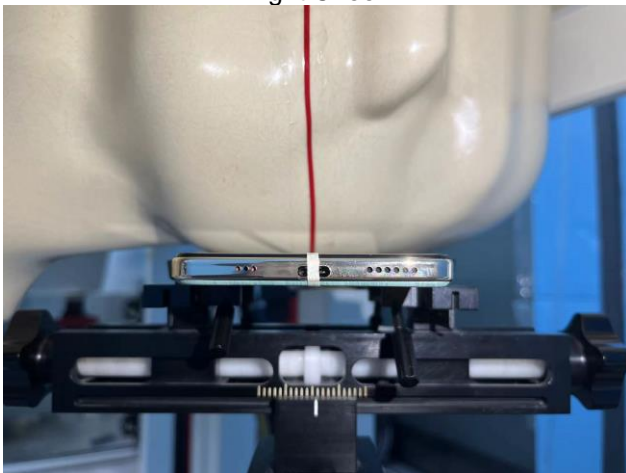

EUT Photos (Model:KJ8)

EUT Antenna Locations

SAR Test Setup Photos

Head

Right Cheek

Right Tilted

Left Cheek

Left Tilted

Body

Front side (10mm)

Back side(10mm)

Left side(10mm)

Right side(10mm)

Top side(10mm)