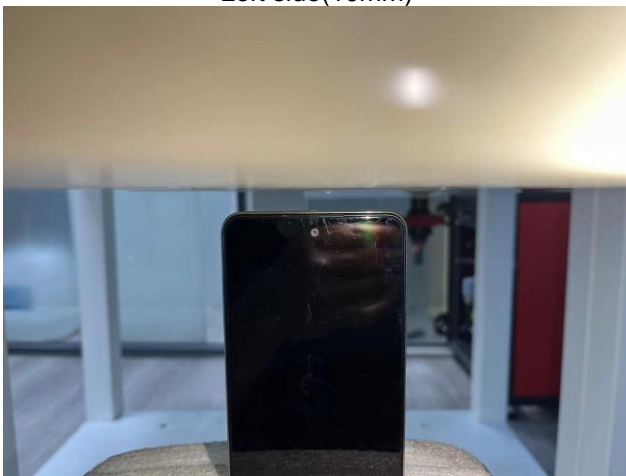

EUT Photos (Model:KJ8)

EUT Antenna Locations

SAR Test Setup Photos

Head

Right Cheek

Right Tilted

Left Cheek

Left Tilted

Body

Front side (10mm)

Back side(10mm)

Left side(10mm)

Right side(10mm)

Top side(10mm)