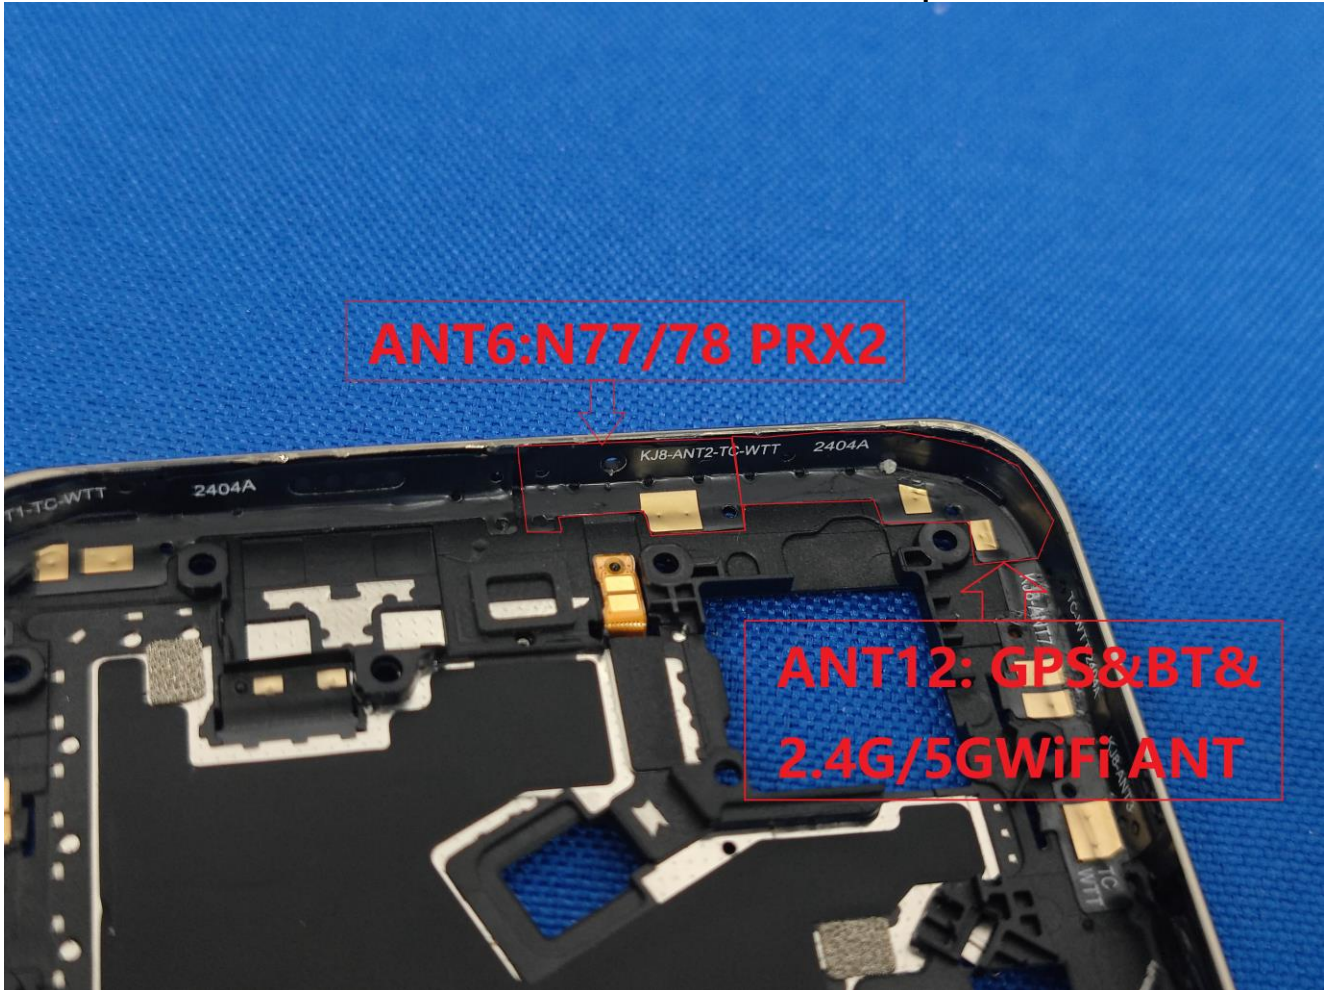

EUT Photos (Model:KJ8)

EUT Antenna Locations

SAR Test Setup Photos

Head

Right Cheek

Right Tilted

Left Cheek

Left Tilted

Body

Front side (10mm)

Back side(10mm)

Left side(10mm)

Right side(10mm)

Top side(10mm)