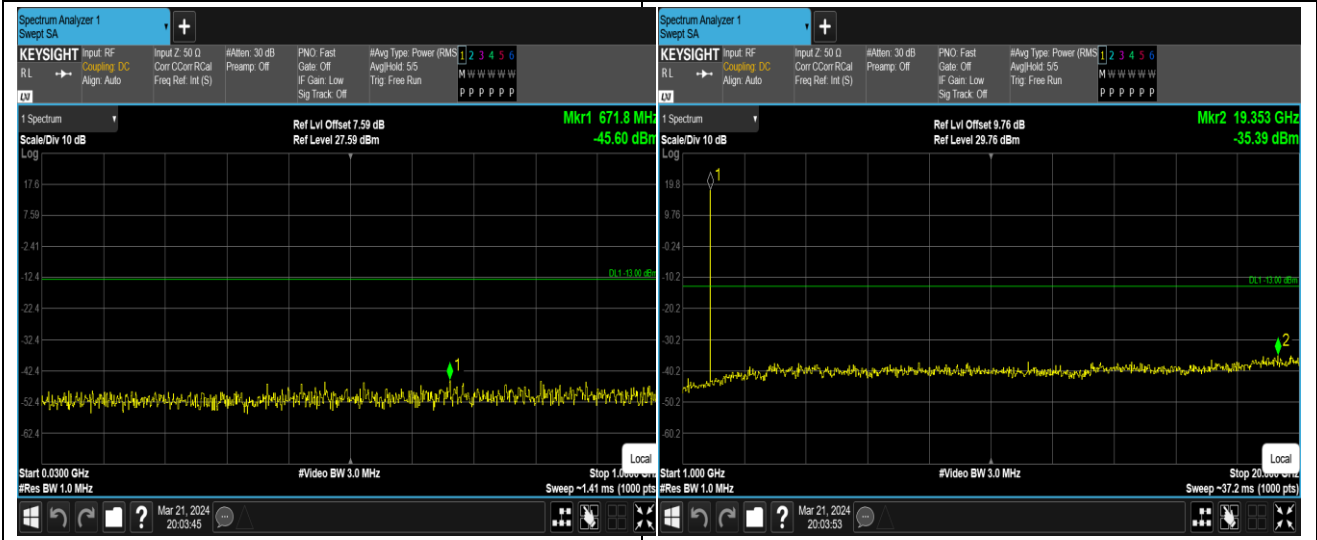

Remark: All bandwidth and all modulation had been tested, but only the worst case data displayed in this report.

Test Graphs

Band2-1.4MHz-16QAM-18607-1RB#0-Range1:30~1000MHz

Band2-1.4MHz-16QAM-18607-1RB#0-Range2:1000~20000MHz