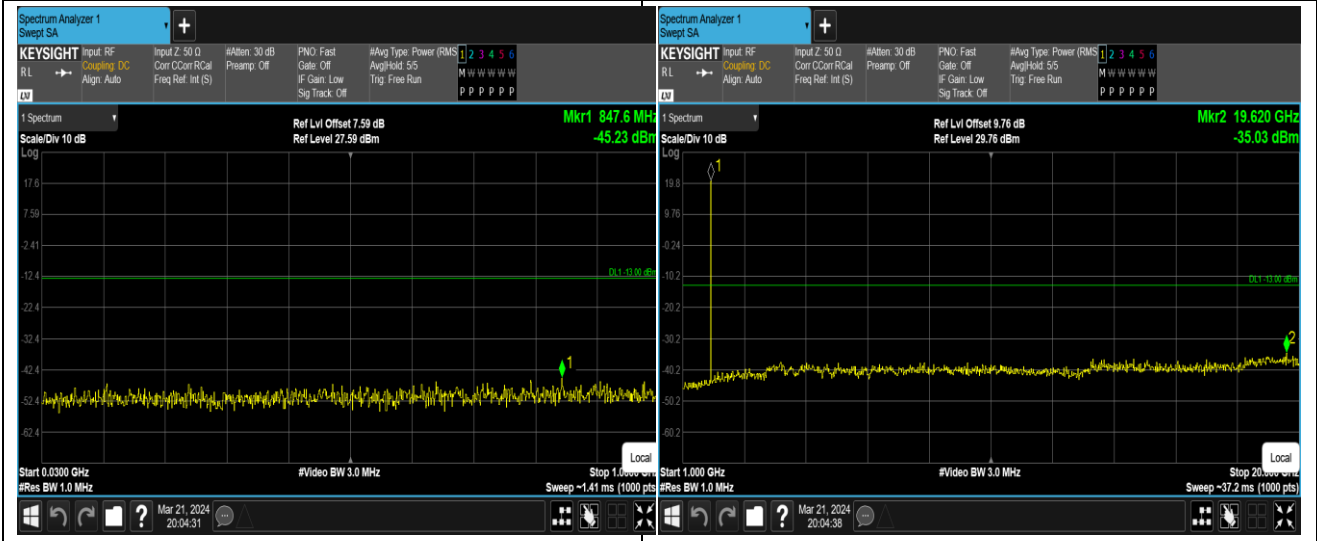

Band2-1.4MHz-16QAM-18900-1RB#0-Range1:30~1000MHz

Band2-1.4MHz-16QAM-18900-1RB#0-Range2:1000~20000MHz