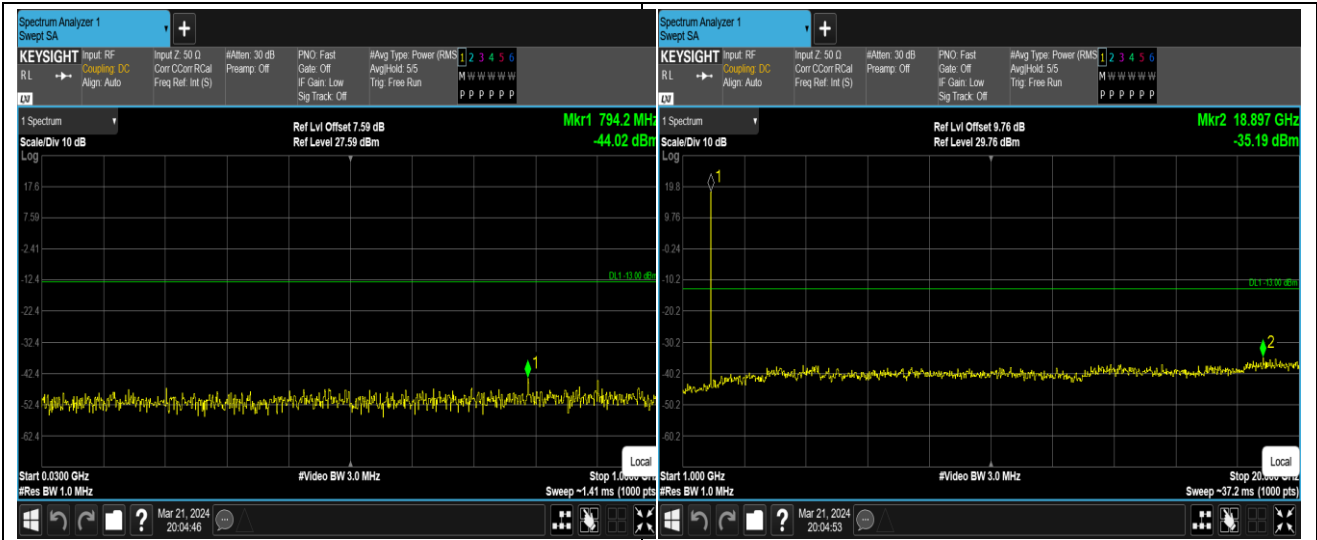

Remark: All bandwidth and all modulation had been tested, but only the worst case data displayed in this report.

Test Graphs

Band2-1.4MHz-16QAM-18607-1RB#0-Range1:30~1000MHz

Band2-1.4MHz-16QAM-18607-1RB#0-Range2:1000~20000MHz

Band2-1.4MHz-16QAM-18900-1RB#0-Range1:30~1000MHz

Band2-1.4MHz-16QAM-18900-1RB#0-Range2:1000~20000MHz

Band2-1.4MHz-64QAM-19193-1RB#0-Range1:30~1000MHz

Band2-1.4MHz-64QAM-19193-1RB#0-Range2:1000~20000MHz

Band2-20MHz-QPSK-18700-1RB#0-Range1:30~1000MHz