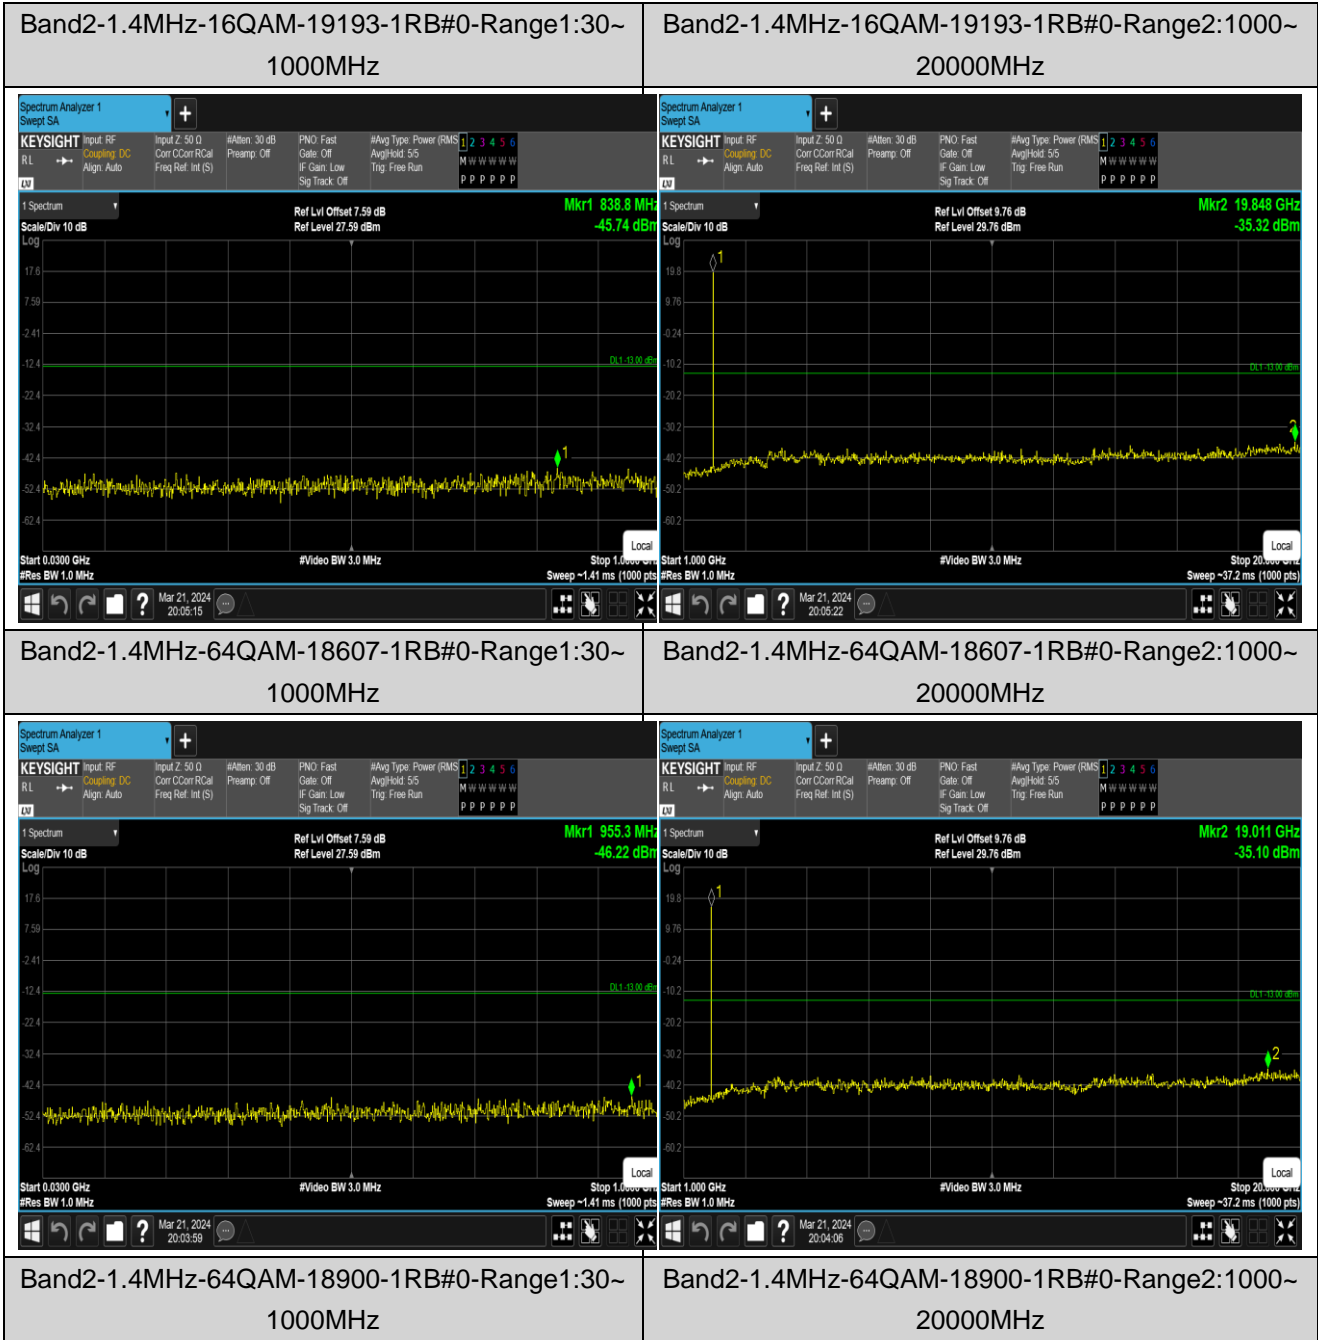

Remark: All bandwidth and all modulation had been tested, but only the worst case data displayed in this report.

Test Graphs

Band2-1.4MHz-16QAM-18607-1RB#0-Range1:30~1000MHz

Band2-1.4MHz-16QAM-18607-1RB#0-Range2:1000~20000MHz

Band2-1.4MHz-16QAM-18900-1RB#0-Range1:30~1000MHz

Band2-1.4MHz-16QAM-18900-1RB#0-Range2:1000~20000MHz

Band2-1.4MHz-64QAM-19193-1RB#0-Range1:30~1000MHz

Band2-1.4MHz-64QAM-19193-1RB#0-Range2:1000~20000MHz

Band2-20MHz-QPSK-18700-1RB#0-Range1:30~1000MHz