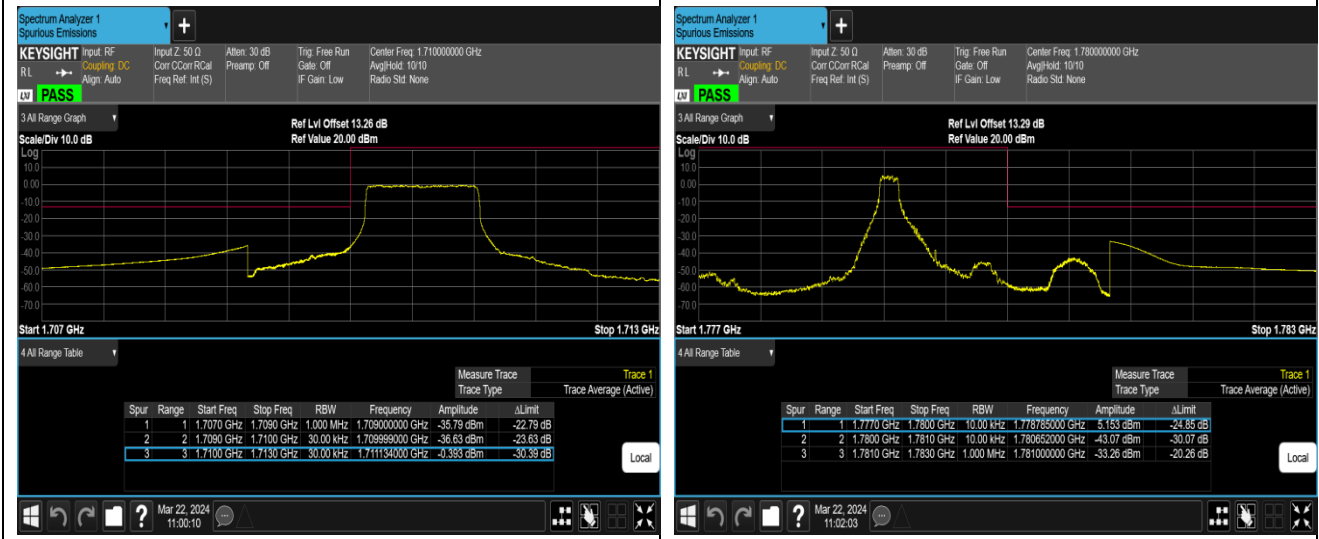

Band66-1.4MHz-QPSK-131979-1RB#0

Band66-1.4MHz-QPSK-131979-1RB#5

Band66-1.4MHz-QPSK-131979-6RB#0

Band66-1.4MHz-QPSK-132665-1RB#0

Band66-1.4MHz-QPSK-132665-1RB#5

Band66-1.4MHz-QPSK-132665-6RB#0

Band66-1.4MHz-16QAM-131979-1RB#0