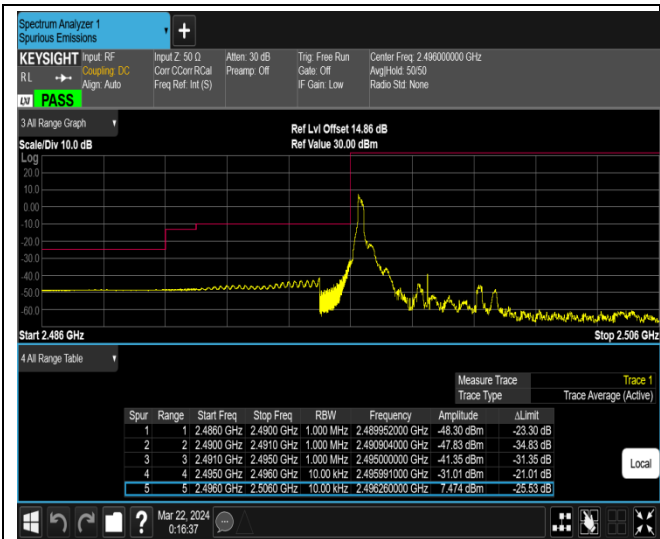

Band41-5MHz-16QAM-39675-1RB#0

Band41-5MHz-16QAM-39675-25RB#0