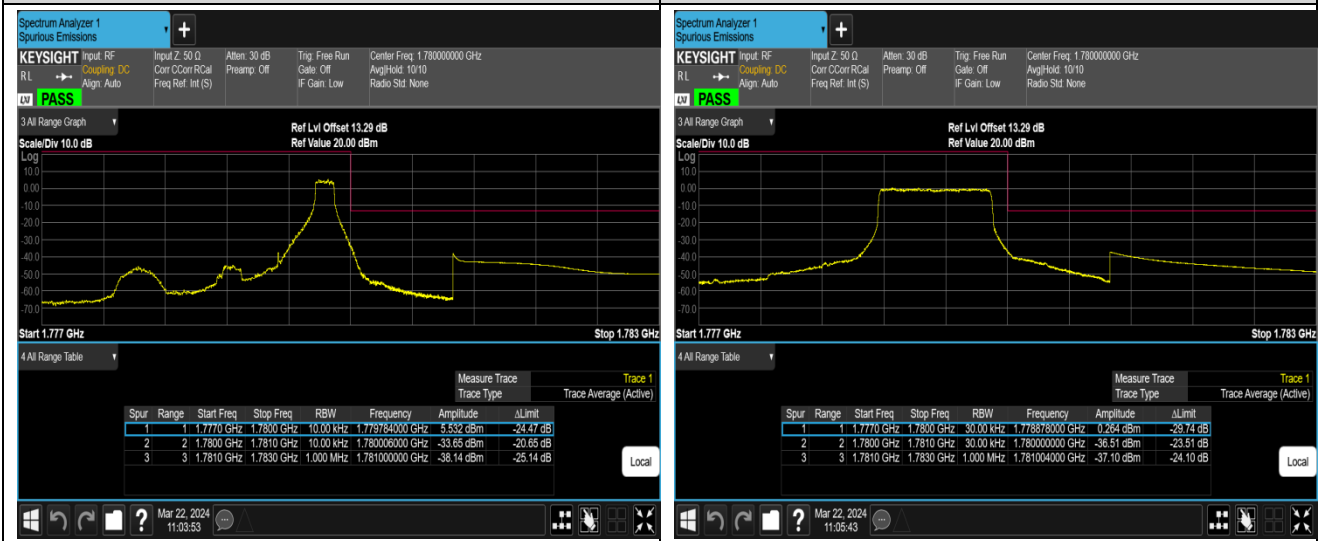

Band66-1.4MHz-QPSK-131979-1RB#0

Band66-1.4MHz-QPSK-131979-1RB#5

Band66-1.4MHz-QPSK-131979-6RB#0

Band66-1.4MHz-QPSK-132665-1RB#0

Band66-1.4MHz-QPSK-132665-1RB#5

Band66-1.4MHz-QPSK-132665-6RB#0

Band66-1.4MHz-16QAM-131979-1RB#0