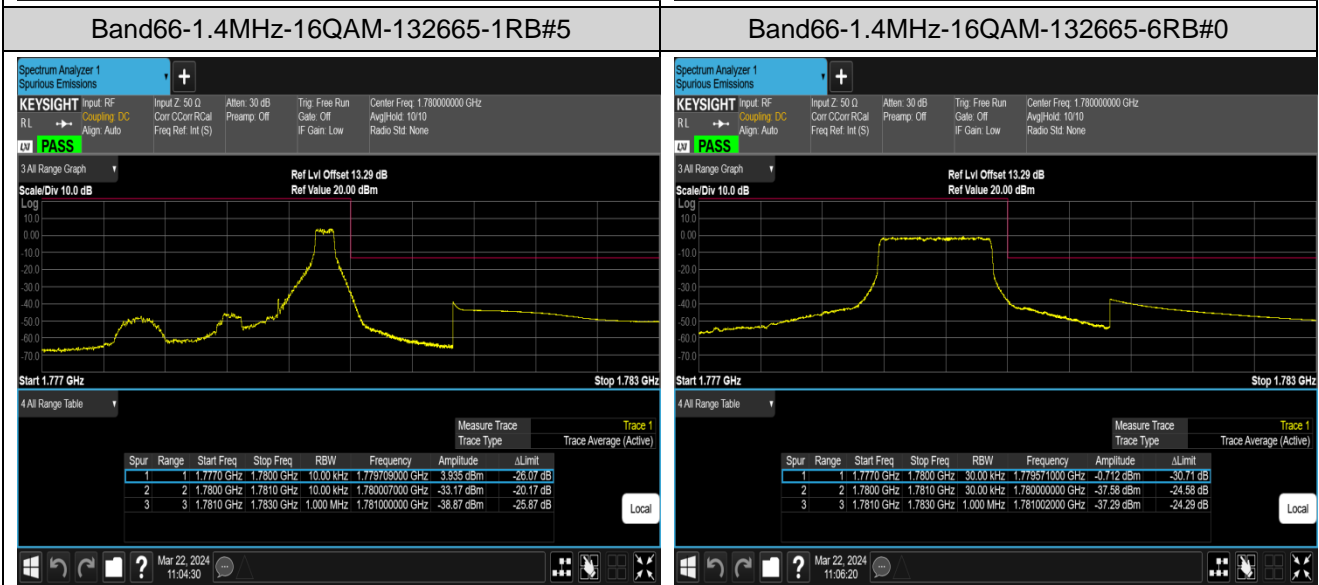

Band66-1.4MHz-64QAM-131979-1RB#0   Band66-1.4MHz-64QAM-131979-1RB#5