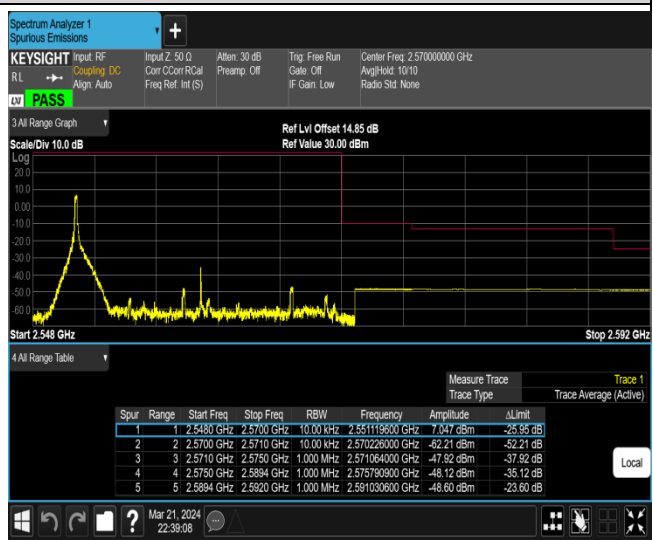

Band7-20MHz-64QAM-21350-1RB#0

Band7-20MHz-64QAM-21350-100RB#0