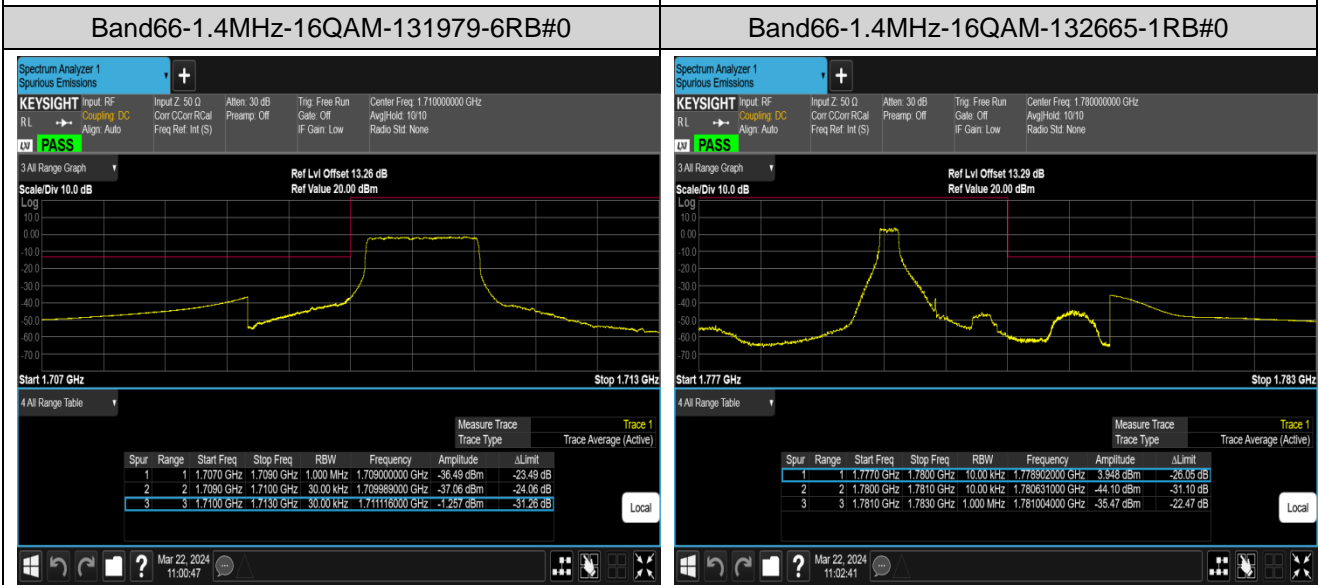

Band66-1.4MHz-64QAM-131979-1RB#0   Band66-1.4MHz-64QAM-131979-1RB#5