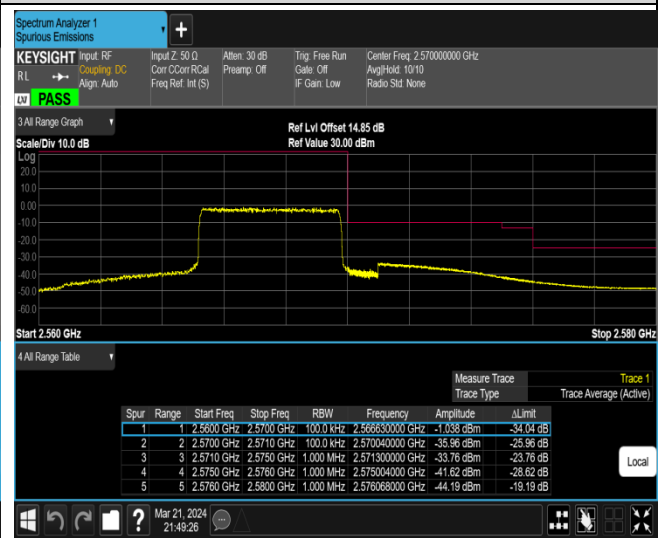

Band7-5MHz-16QAM-20775-1RB#24

Band7-5MHz-64QAM-20775-25RB#0

Band7-5MHz-64QAM-21425-1RB#0

Band7-5MHz-64QAM-21425-1RB#24

Band7-5MHz-64QAM-21425-25RB#0

Band7-20MHz-QPSK-20850-1RB#0

Band7-20MHz-QPSK-20850-1RB#99