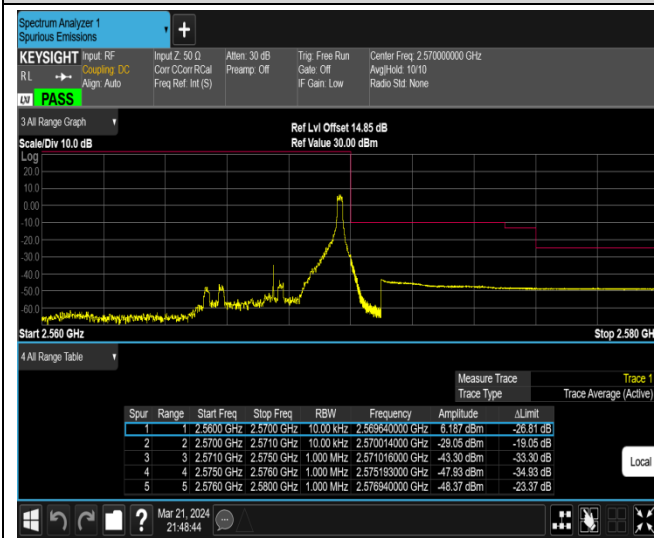

Band7-5MHz-16QAM-20775-1RB#24

Band7-5MHz-64QAM-20775-25RB#0

Band7-5MHz-64QAM-21425-1RB#0

Band7-5MHz-64QAM-21425-1RB#24

Band7-5MHz-64QAM-21425-25RB#0

Band7-20MHz-QPSK-20850-1RB#0

Band7-20MHz-QPSK-20850-1RB#99