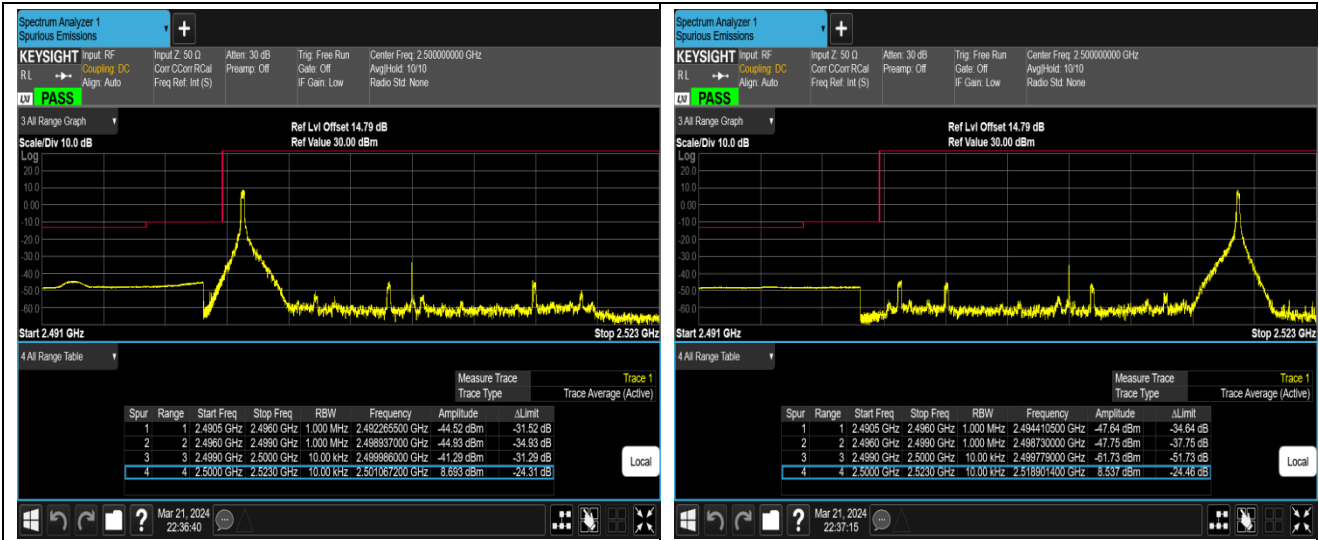

Band7-5MHz-16QAM-20775-1RB#24

Band7-5MHz-64QAM-20775-25RB#0

Band7-5MHz-64QAM-21425-1RB#0

Band7-5MHz-64QAM-21425-1RB#24

Band7-5MHz-64QAM-21425-25RB#0

Band7-20MHz-QPSK-20850-1RB#0

Band7-20MHz-QPSK-20850-1RB#99