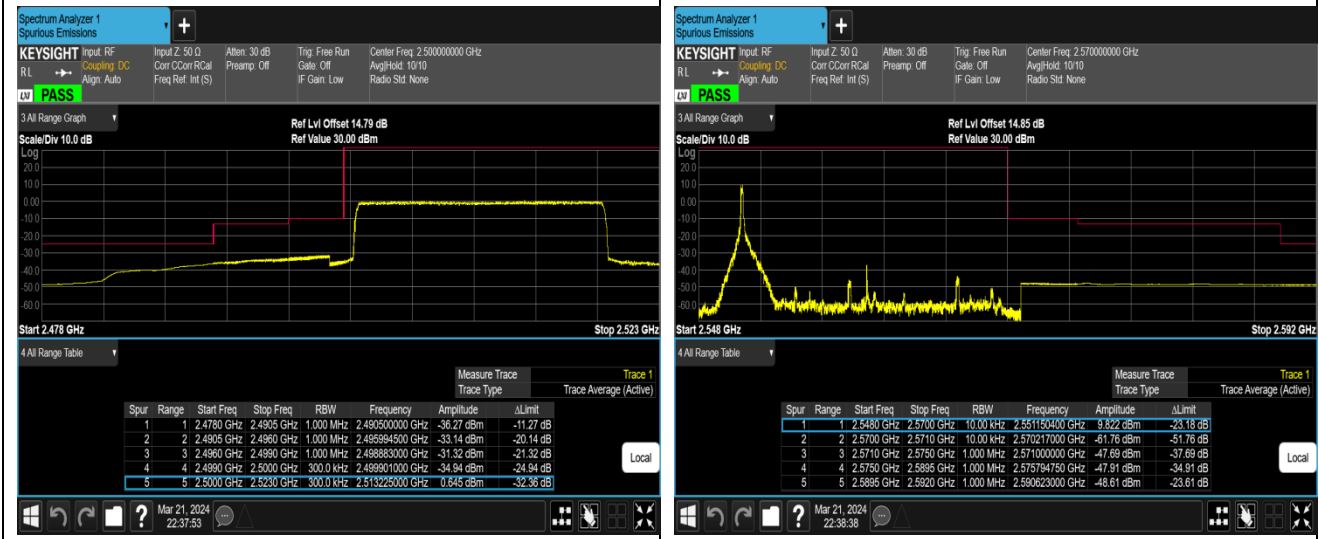

Band7-20MHz-QPSK-20850-100RB#0

Band7-20MHz-QPSK-21350-1RB#0

Band7-20MHz-QPSK-21350-1RB#99

Band7-20MHz-QPSK-21350-100RB#0