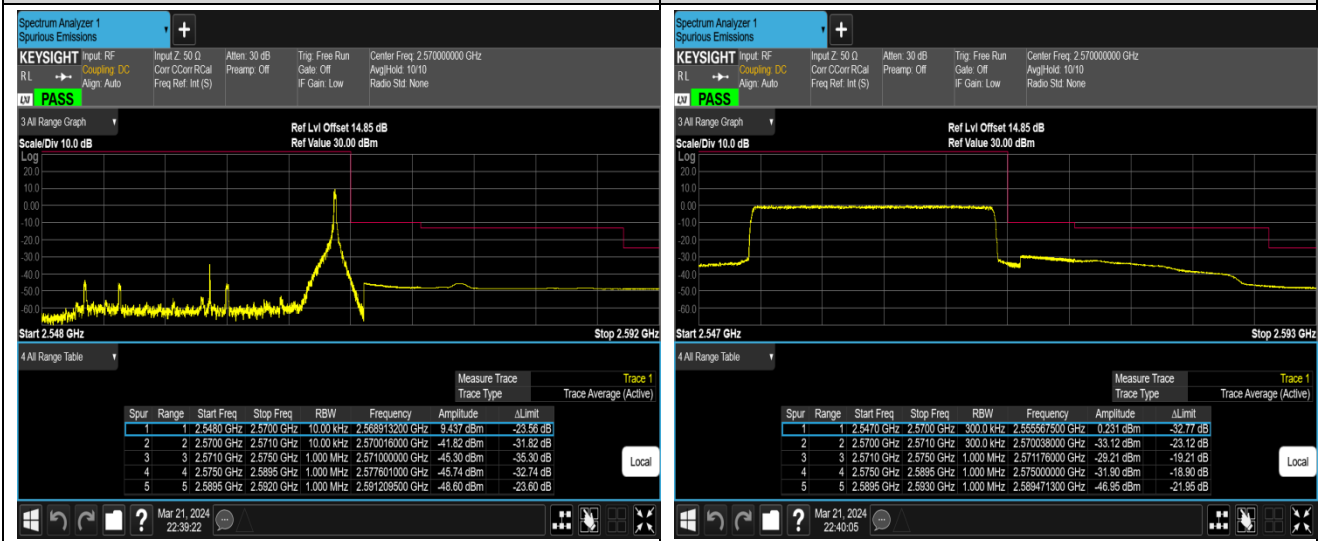

Band7-20MHz-QPSK-21350-1RB#99

Band7-20MHz-QPSK-21350-100RB#0

Band7-20MHz-16QAM-20850-1RB#0

Band7-20MHz-16QAM-20850-1RB#99