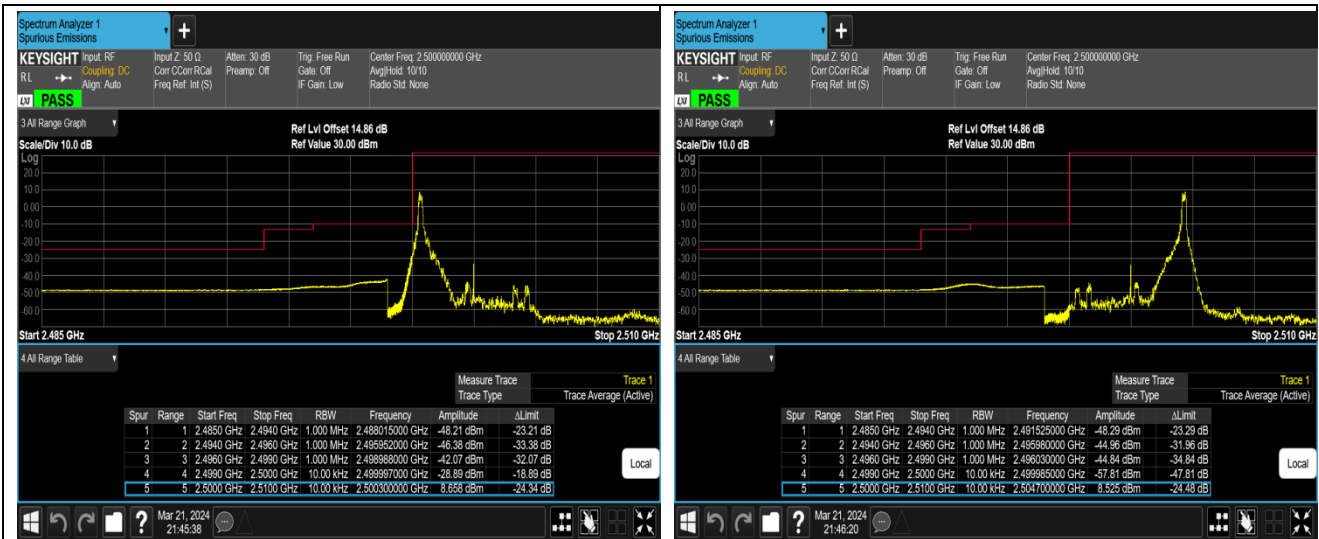

Band7-5MHz-16QAM-20775-1RB#0

Band7-5MHz-16QAM-20775-1RB#24