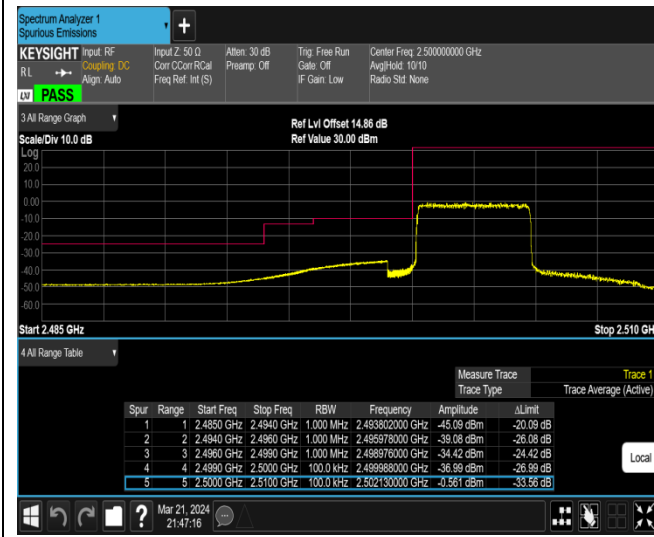

Band7-5MHz-16QAM-20775-1RB#24

Band7-5MHz-64QAM-20775-25RB#0

Band7-5MHz-64QAM-21425-1RB#0

Band7-5MHz-64QAM-21425-1RB#24

Band7-5MHz-64QAM-21425-25RB#0

Band7-20MHz-QPSK-20850-1RB#0

Band7-20MHz-QPSK-20850-1RB#99