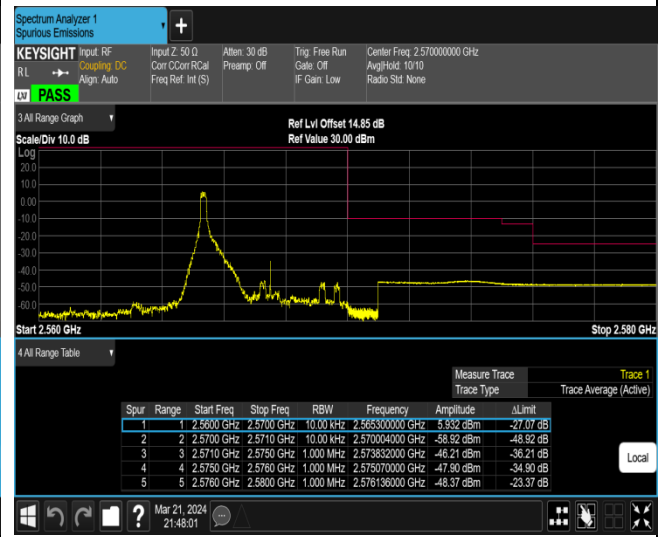

Band7-5MHz-16QAM-20775-1RB#24

Band7-5MHz-64QAM-20775-25RB#0

Band7-5MHz-64QAM-21425-1RB#0

Band7-5MHz-64QAM-21425-1RB#24

Band7-5MHz-64QAM-21425-25RB#0

Band7-20MHz-QPSK-20850-1RB#0

Band7-20MHz-QPSK-20850-1RB#99