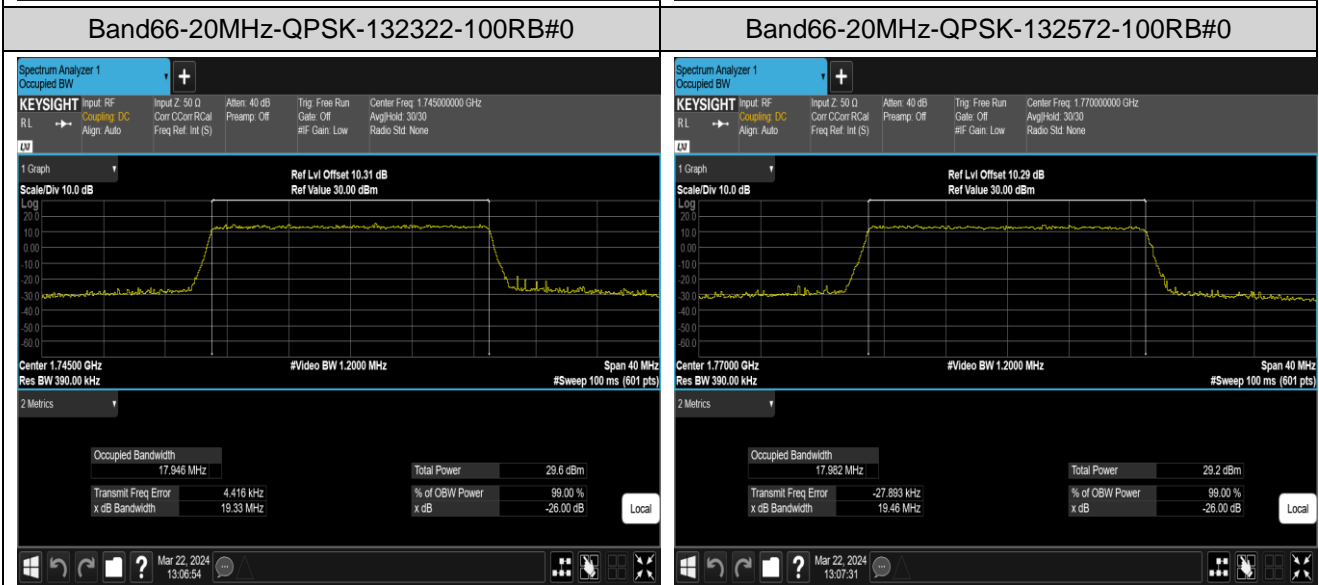

Band66-15MHz-QPSK-132597-75RB#0

Band66-15MHz-16QAM-132047-75RB#0

Band66-15MHz-16QAM-132322-75RB#0

Band66-15MHz-16QAM-132597-75RB#0

Band66-15MHz-64QAM-132047-75RB#0

Band66-15MHz-64QAM-132322-75RB#0

Band66-20MHz-16QAM-132572-100RB#0