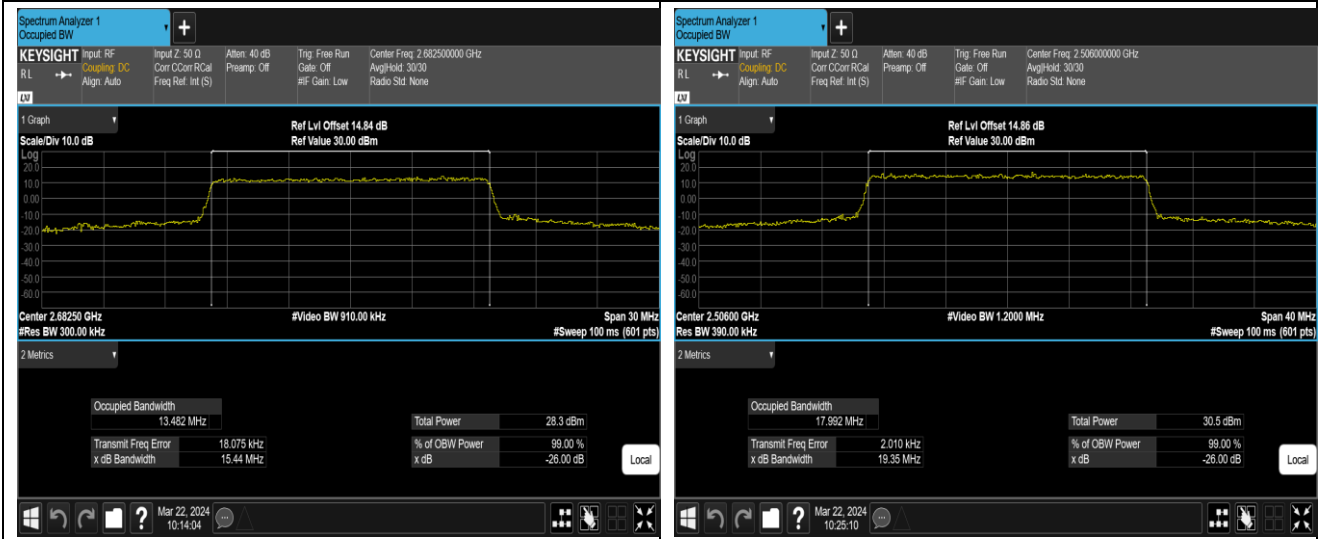

Band41-15MHz-16QAM-39725-75RB#0

Band41-15MHz-16QAM-40620-75RB#0

Band41-15MHz-16QAM-41515-75RB#0

Band41-15MHz-64QAM-39725-75RB#0

Band41-15MHz-64QAM-40620-75RB#0

Band41-15MHz-64QAM-41515-75RB#0

Band41-20MHz-QPSK-39750-100RB#0