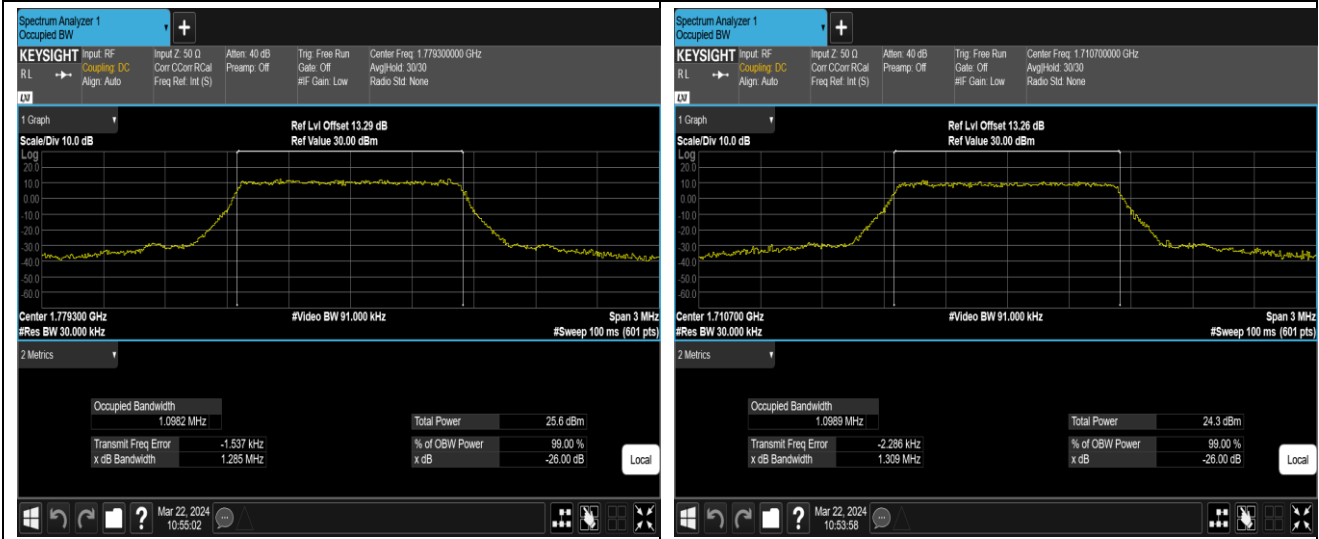

Band41-20MHz-QPSK-40620-100RB#0

Band41-20MHz-QPSK-41490-100RB#0

Band41-20MHz-16QAM-39750-100RB#0

Band41-20MHz-16QAM-40620-100RB#0

Band66-1.4MHz-QPSK-132665-6RB#0

Band66-1.4MHz-16QAM-131979-6RB#0

Band66-1.4MHz-16QAM-132322-6RB#0