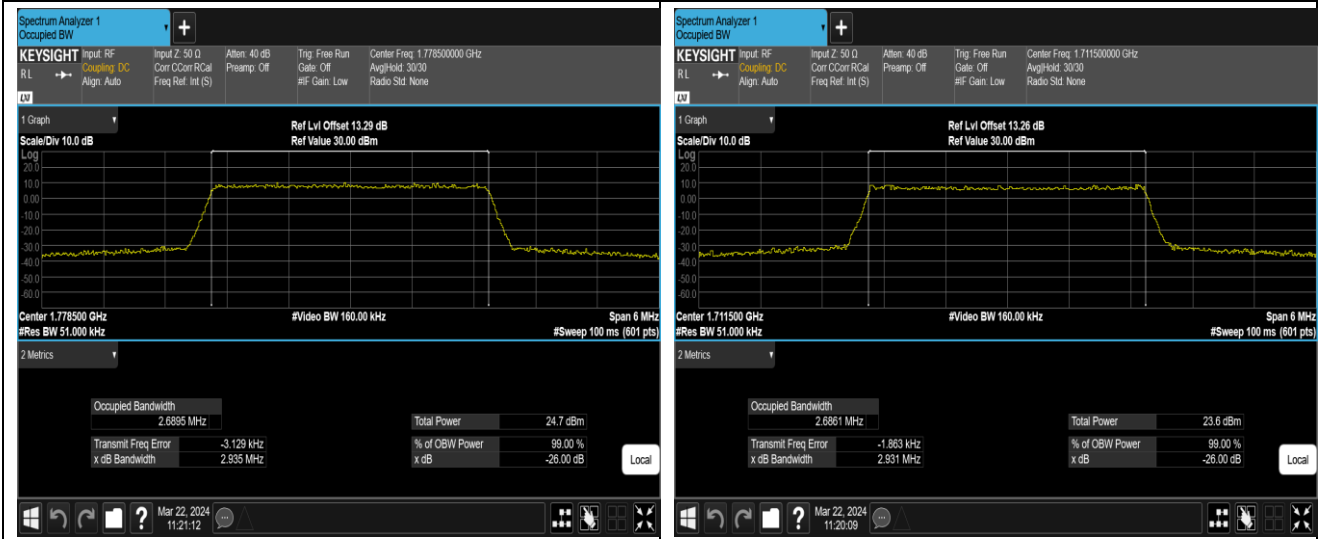

Band66-3MHz-16QAM-132657-15RB#0

Band66-3MHz-64QAM-131987-15RB#0