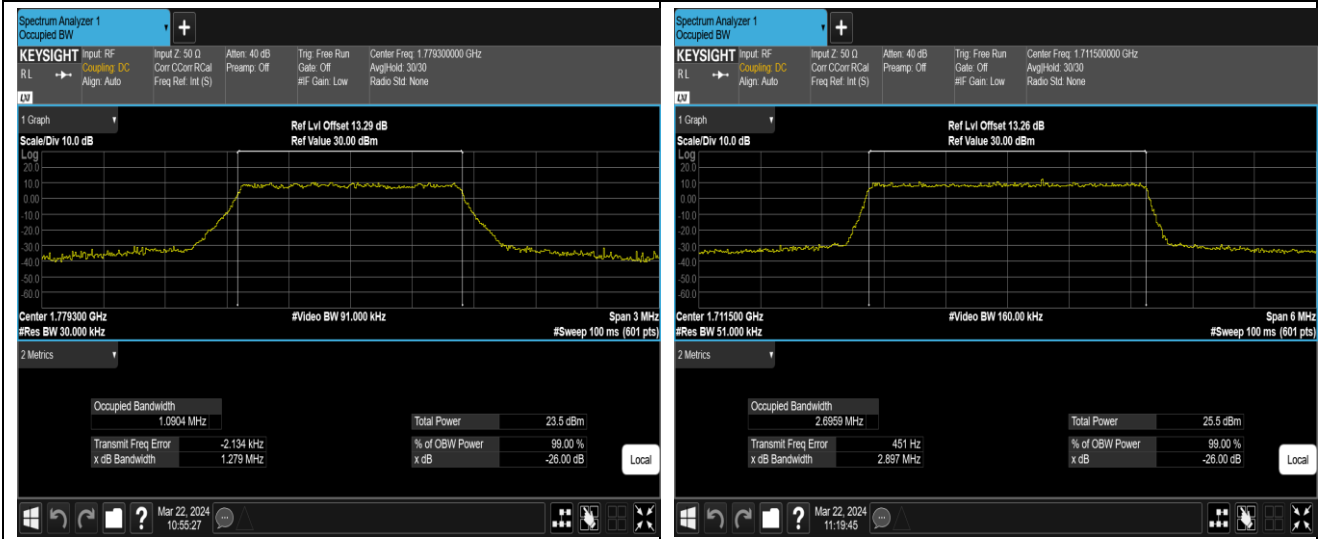

Band66-1.4MHz-16QAM-132665-6RB#0

Band66-1.4MHz-64QAM-131979-6RB#0

Band66-1.4MHz-64QAM-132322-6RB#0

Band66-1.4MHz-64QAM-132665-6RB#0

Band66-3MHz-QPSK-131987-15RB#0

Band66-3MHz-QPSK-132322-15RB#0

Band66-3MHz-QPSK-132657-15RB#0