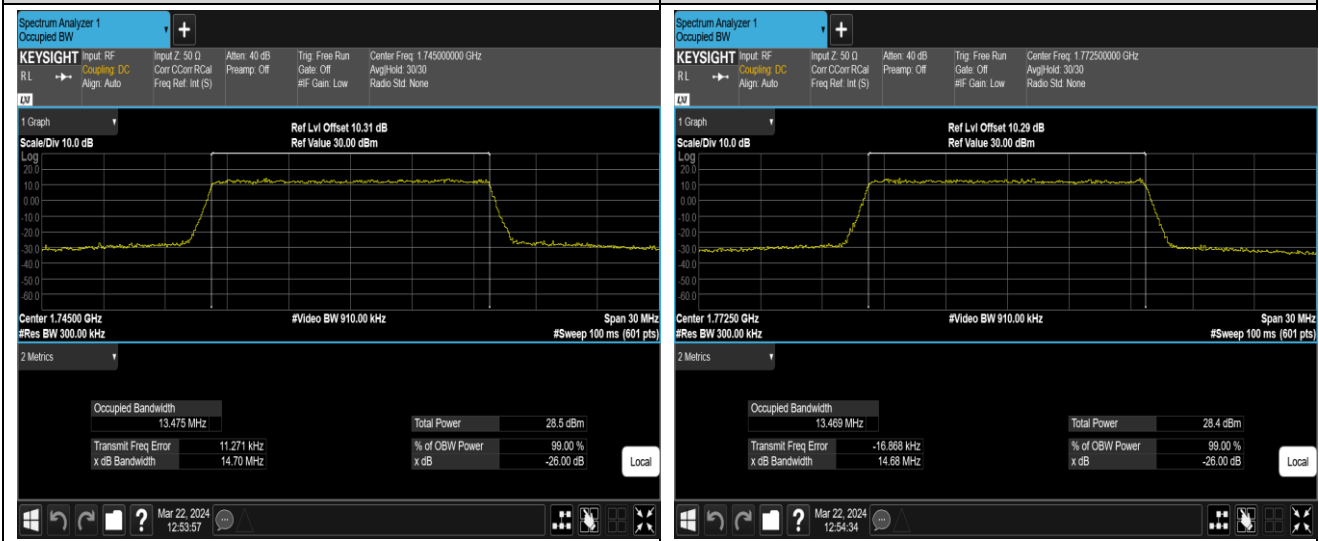

Band66-15MHz-16QAM-132322-75RB#0

Band66-15MHz-16QAM-132597-75RB#0