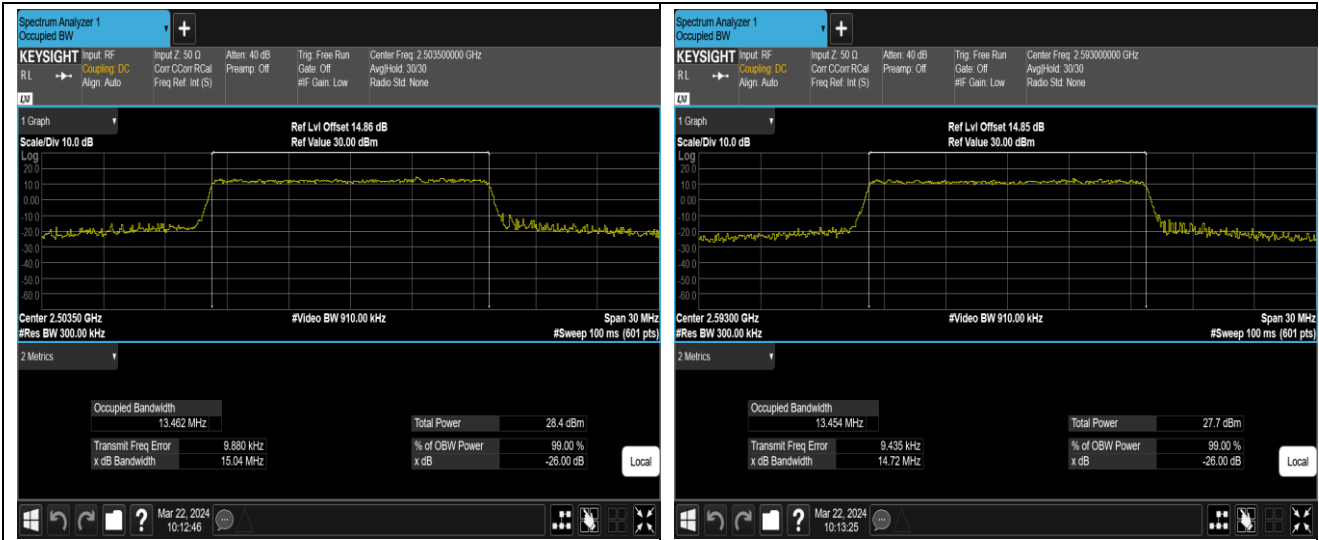

Band41-15MHz-16QAM-39725-75RB#0

Band41-15MHz-16QAM-40620-75RB#0

Band41-15MHz-16QAM-41515-75RB#0

Band41-15MHz-64QAM-39725-75RB#0

Band41-15MHz-64QAM-40620-75RB#0

Band41-15MHz-64QAM-41515-75RB#0

Band41-20MHz-QPSK-39750-100RB#0