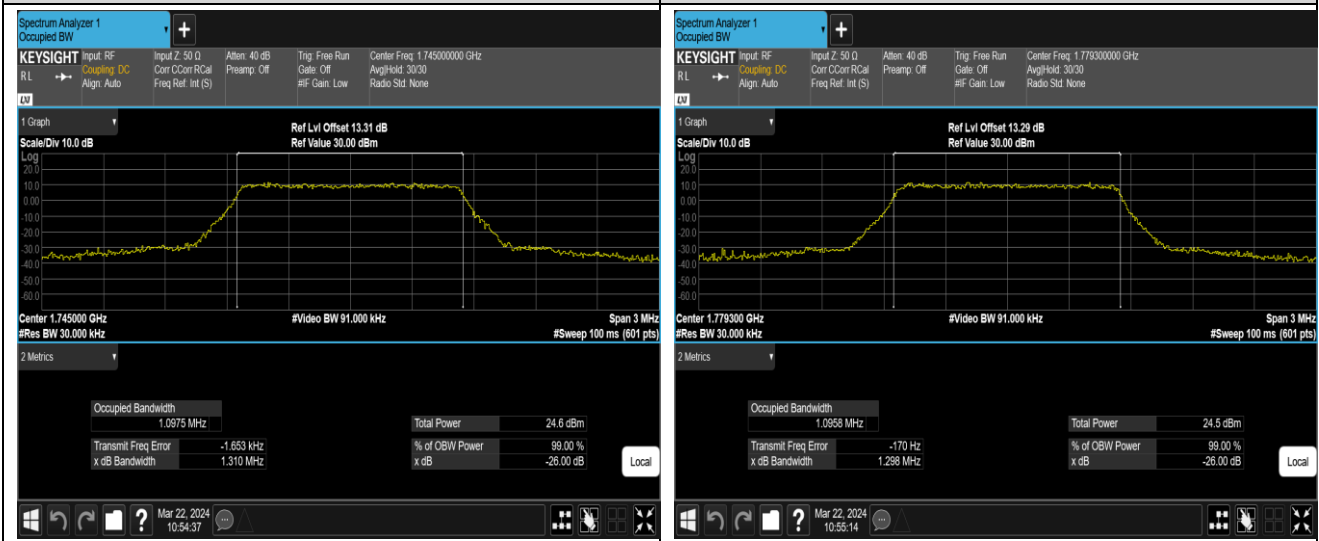

Band66-1.4MHz-16QAM-132322-6RB#0

Band66-1.4MHz-16QAM-132665-6RB#0