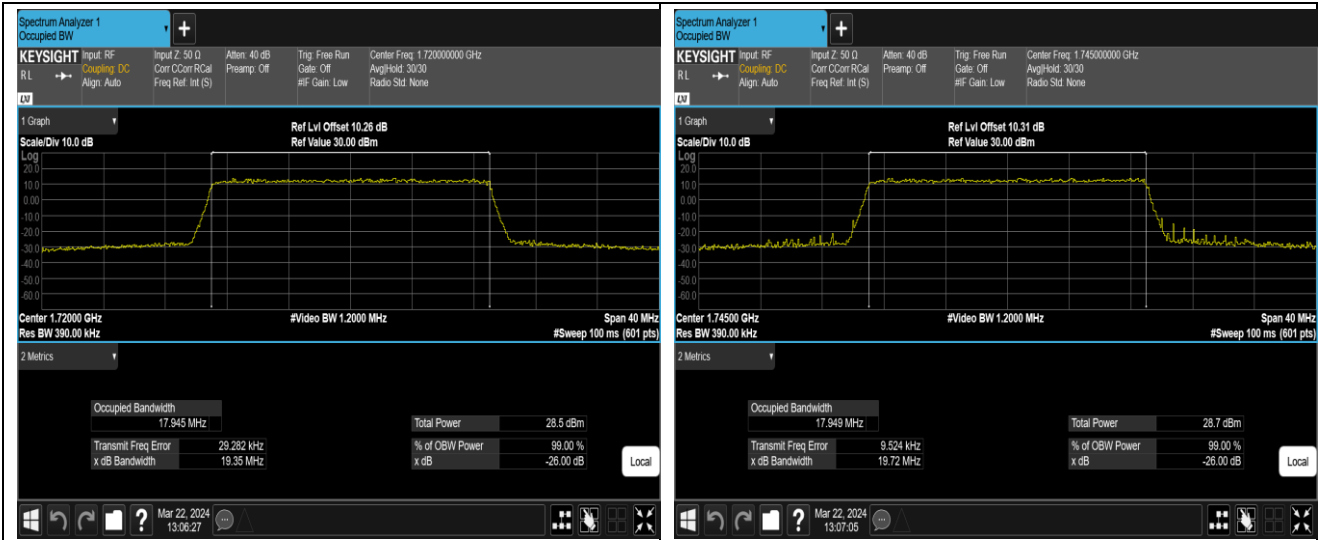

Band66-15MHz-QPSK-132597-75RB#0

Band66-15MHz-16QAM-132047-75RB#0

Band66-15MHz-16QAM-132322-75RB#0

Band66-15MHz-16QAM-132597-75RB#0

Band66-15MHz-64QAM-132047-75RB#0

Band66-15MHz-64QAM-132322-75RB#0

Band66-20MHz-16QAM-132572-100RB#0