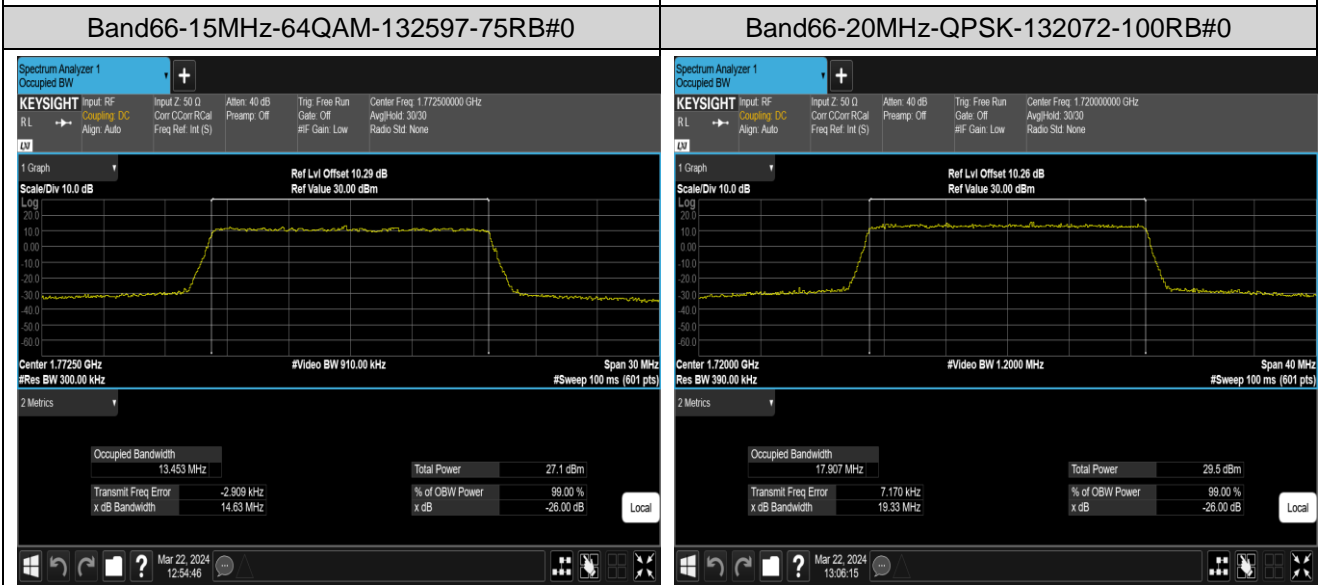

Band66-15MHz-QPSK-132597-75RB#0

Band66-15MHz-16QAM-132047-75RB#0

Band66-15MHz-16QAM-132322-75RB#0

Band66-15MHz-16QAM-132597-75RB#0

Band66-15MHz-64QAM-132047-75RB#0

Band66-15MHz-64QAM-132322-75RB#0

Band66-20MHz-16QAM-132572-100RB#0