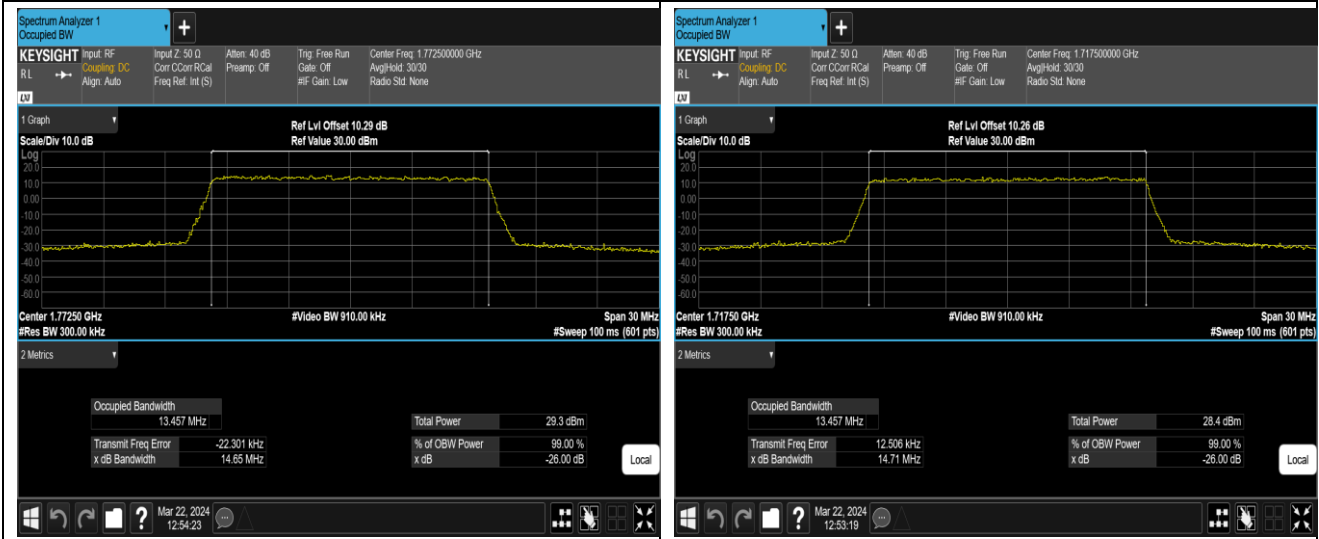

Band66-15MHz-QPSK-132597-75RB#0

Band66-15MHz-16QAM-132047-75RB#0