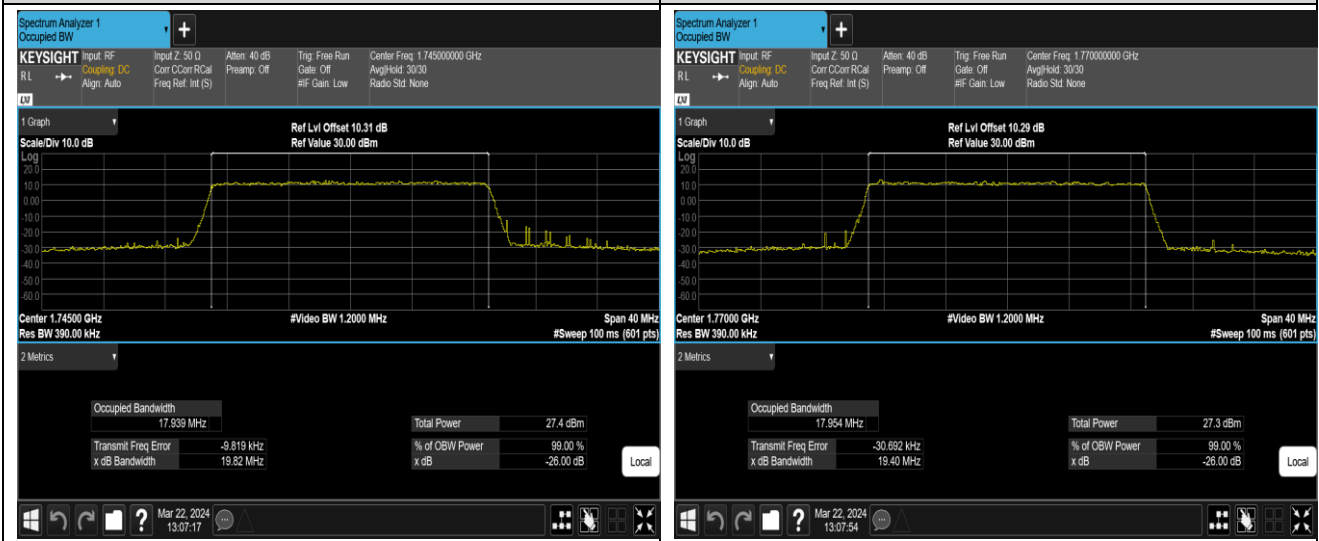

Band66-20MHz-64QAM-132322-100RB#0

Band66-20MHz-64QAM-132572-100RB#0