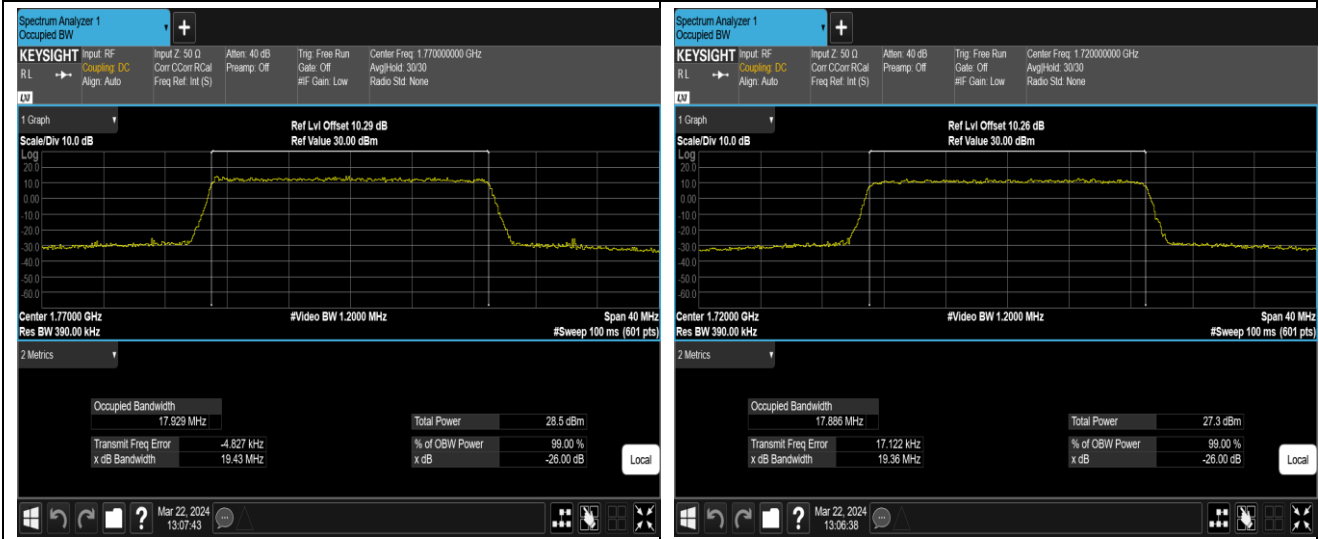

Band66-20MHz-64QAM-132072-100RB#0

Band66-20MHz-64QAM-132322-100RB#0

Band66-20MHz-64QAM-132572-100RB#0

Appendix D: Band Edge

Test Result (worst case)

Band	Bandwidth	Modulation	Channel	RB Config.	Result (dBm)	Verdict
Band2	1.4MHz	QPSK	18607	1RB#0	-33.65,-28.80	PASS
Band2	1.4MHz	QPSK	18607	1RB#5	-33.22,-43.90	PASS
Band2	1.4MHz	QPSK	18607	6RB#0	-31.96,-33.52	PASS
Band2	1.4MHz	QPSK	19193	1RB#0	-47.07,-36.04	PASS
Band2	1.4MHz	QPSK	19193	1RB#5	-29.03,-34.76	PASS
Band2	1.4MHz	QPSK	19193	6RB#0	-35.78,-33.82	PASS
Band2	1.4MHz	16QAM	18607	1RB#0	-35.15,-30.67	PASS
Band2	1.4MHz	16QAM	18607	1RB#5	-35.19,-46.06	PASS
Band2	1.4MHz	16QAM	18607	6RB#0	-33.52,-35.19	PASS
Band2	1.4MHz	16QAM	19193	1RB#0	-48.55,-37.69	PASS
Band2	1.4MHz	16QAM	19193	1RB#5	-30.58,-35.88	PASS
Band2	1.4MHz	16QAM	19193	6RB#0	-36.92,-34.99	PASS
Band2	1.4MHz	64QAM	18607	1RB#0	-36.28,-30.86	PASS
Band2	1.4MHz	64QAM	18607	1RB#5	-36.47,-46.68	PASS
Band2	1.4MHz	64QAM	18607	6RB#0	-35.05,-37.85	PASS
Band2	1.4MHz	64QAM	19193	1RB#0	-49.45,-39.01	PASS
Band2	1.4MHz	64QAM	19193	1RB#5	-32.11,-37.14	PASS
Band2	1.4MHz	64QAM	19193	6RB#0	-38.25,-36.52	PASS
Band2	20MHz	QPSK	18700	1RB#0	-47.18,-44.28	PASS
Band2	20MHz	QPSK	18700	1RB#99	-43.86,-65.40	PASS
Band2	20MHz	QPSK	18700	100RB#0	-40.54,-43.02	PASS
Band2	20MHz	QPSK	19100	1RB#0	-65.35,-50.37	PASS
Band2	20MHz	QPSK	19100	1RB#99	-44.45,-47.39	PASS
Band2	20MHz	QPSK	19100	100RB#0	-42.48,-39.80	PASS
Band2	20MHz	16QAM	18700	1RB#0	-47.53,-43.76	PASS
Band2	20MHz	16QAM	18700	1RB#99	-45.20,-65.89	PASS
Band2	20MHz	16QAM	18700	100RB#0	-41.31,-44.13	PASS
Band2	20MHz	16QAM	19100	1RB#0	-65.89,-50.46	PASS
Band2	20MHz	16QAM	19100	1RB#99	-44.90,-47.74	PASS
Band2	20MHz	16QAM	19100	100RB#0	-42.92,-39.74	PASS
Band2	20MHz	64QAM	18700	1RB#0	-48.11,-45.39	PASS
Band2	20MHz	64QAM	18700	1RB#99	-46.57,-66.49	PASS
Band2	20MHz	64QAM	18700	100RB#0	-42.46,-45.67	PASS
Band2	20MHz	64QAM	19100	1RB#0	-66.48,-50.76	PASS
Band2	20MHz	64QAM	19100	1RB#99	-45.97,-48.24	PASS
Band2	20MHz	64QAM	19100	100RB#0	-44.16,-40.48	PASS