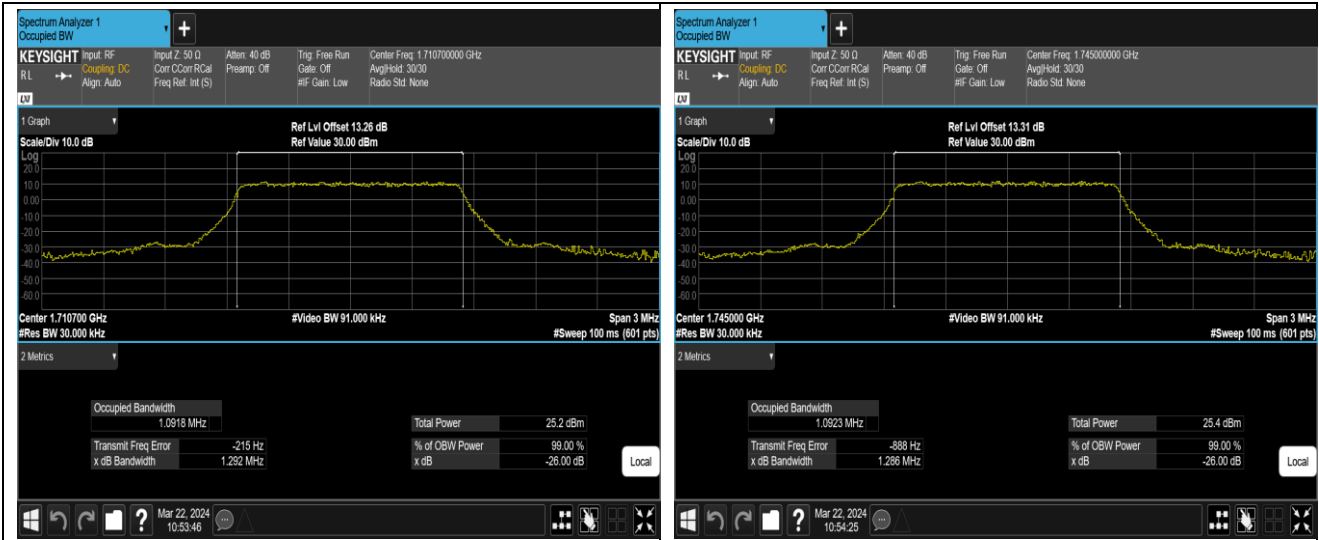

Band41-20MHz-QPSK-40620-100RB#0

Band41-20MHz-QPSK-41490-100RB#0

Band41-20MHz-16QAM-39750-100RB#0

Band41-20MHz-16QAM-40620-100RB#0

Band66-1.4MHz-QPSK-132665-6RB#0

Band66-1.4MHz-16QAM-131979-6RB#0

Band66-1.4MHz-16QAM-132322-6RB#0