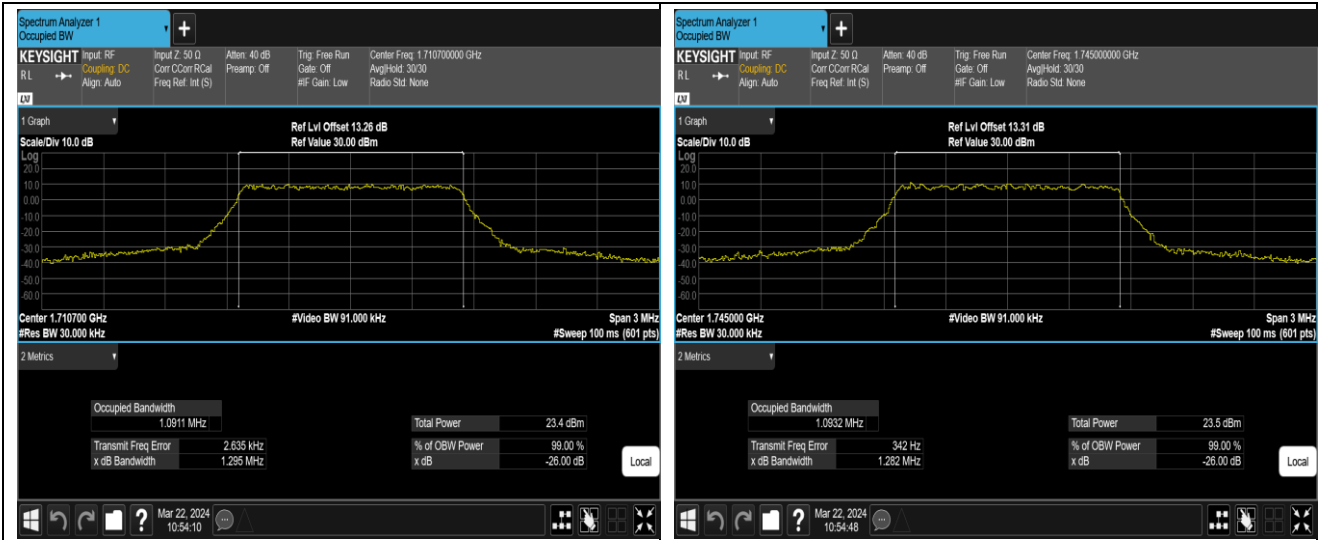

Band66-1.4MHz-64QAM-131979-6RB#0

Band66-1.4MHz-64QAM-132322-6RB#0