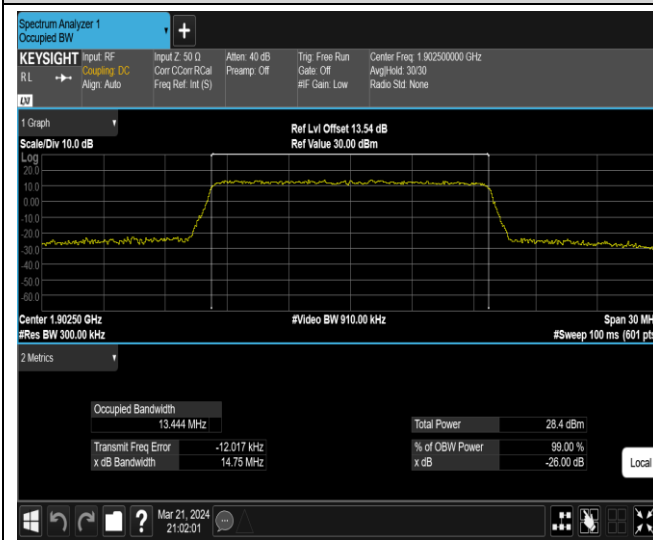

Band2-10MHz-16QAM-19150-50RB#0

Band2-10MHz-64QAM-18650-50RB#0

Band2-10MHz-64QAM-18900-50RB#0

Band2-10MHz-64QAM-19150-50RB#0

Band2-15MHz-QPSK-18675-75RB#0

Band2-15MHz-QPSK-18900-75RB#0

Band2-15MHz-QPSK-19125-75RB#0

Band2-15MHz-16QAM-18675-75RB#0

Band2-15MHz-16QAM-18900-75RB#0

Band2-15MHz-16QAM-19125-75RB#0

Band2-15MHz-64QAM-18675-75RB#0

Band2-15MHz-64QAM-18900-75RB#0

Band2-15MHz-64QAM-19125-75RB#0

Band2-20MHz-QPSK-18700-100RB#0