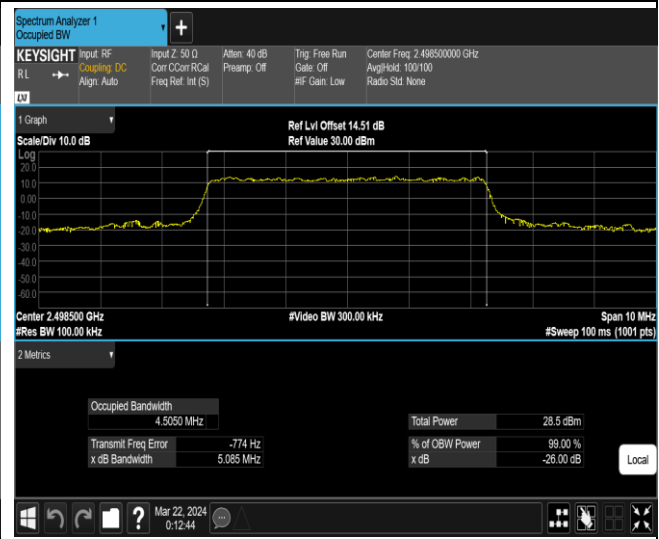

Band41-5MHz-16QAM-39675-25RB#0

Band41-5MHz-16QAM-41565-25RB#0