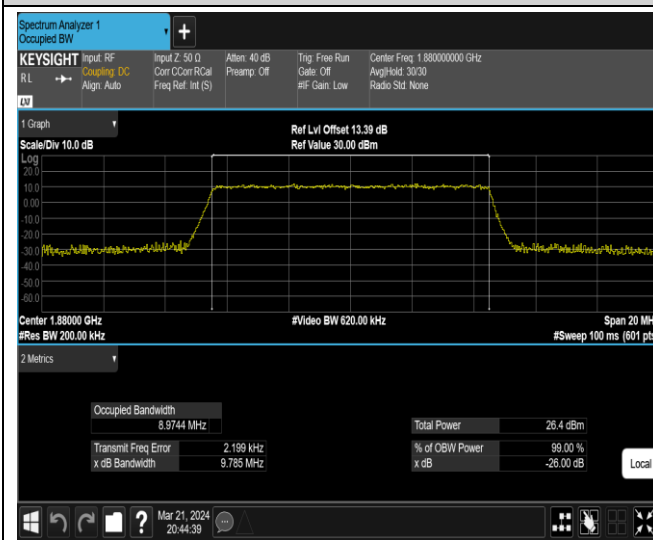

Band2-10MHz-16QAM-19150-50RB#0

Band2-10MHz-64QAM-18650-50RB#0

Band2-10MHz-64QAM-18900-50RB#0

Band2-10MHz-64QAM-19150-50RB#0

Band2-15MHz-QPSK-18675-75RB#0

Band2-15MHz-QPSK-18900-75RB#0

Band2-15MHz-QPSK-19125-75RB#0