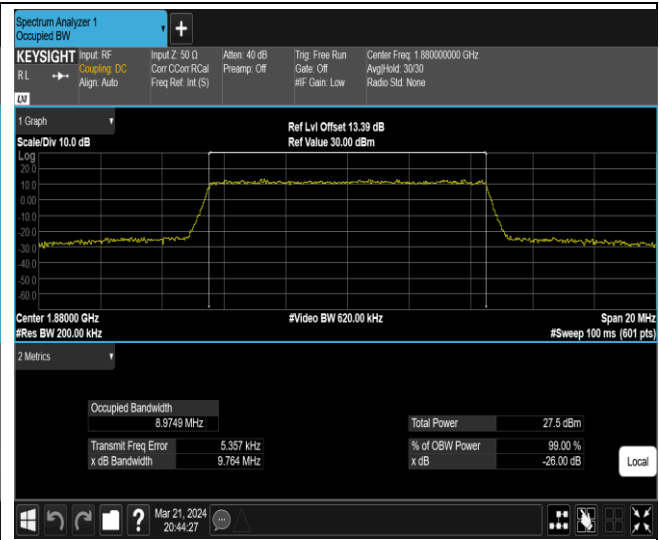

Band2-10MHz-16QAM-19150-50RB#0

Band2-10MHz-64QAM-18650-50RB#0

Band2-10MHz-64QAM-18900-50RB#0

Band2-10MHz-64QAM-19150-50RB#0

Band2-15MHz-QPSK-18675-75RB#0

Band2-15MHz-QPSK-18900-75RB#0

Band2-15MHz-QPSK-19125-75RB#0