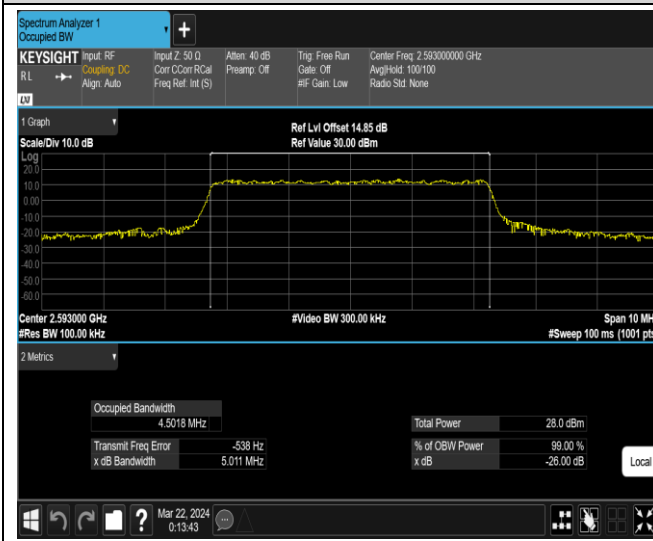

Band41-5MHz-16QAM-40620-25RB#0

Band41-5MHz-64QAM-39675-25RB#0