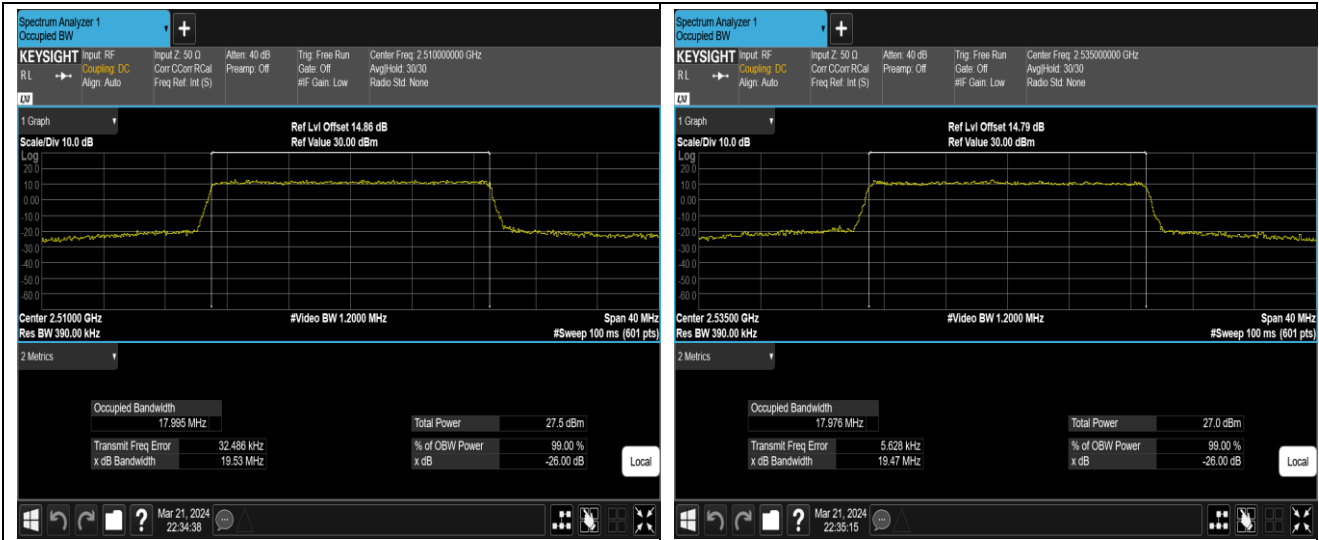

Band7-15MHz-QPSK-21100-75RB#0

Band7-15MHz-QPSK-21375-75RB#0

Band7-15MHz-16QAM-20825-75RB#0

Band7-15MHz-16QAM-21100-75RB#0

Band7-15MHz-16QAM-21375-75RB#0

Band7-15MHz-64QAM-20825-75RB#0

Band7-15MHz-64QAM-21100-75RB#0