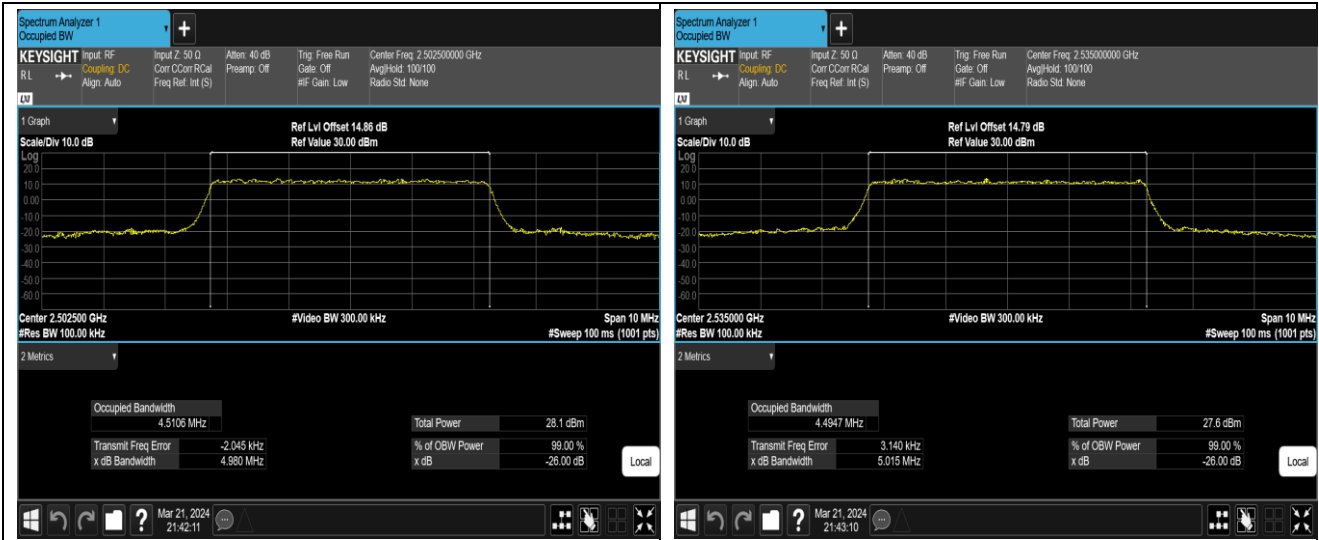

Band7-5MHz-QPSK-20775-25RB#0

Band7-5MHz-QPSK-21100-25RB#0

Band7-5MHz-QPSK-21425-25RB#0

Band7-5MHz-16QAM-20775-25RB#0