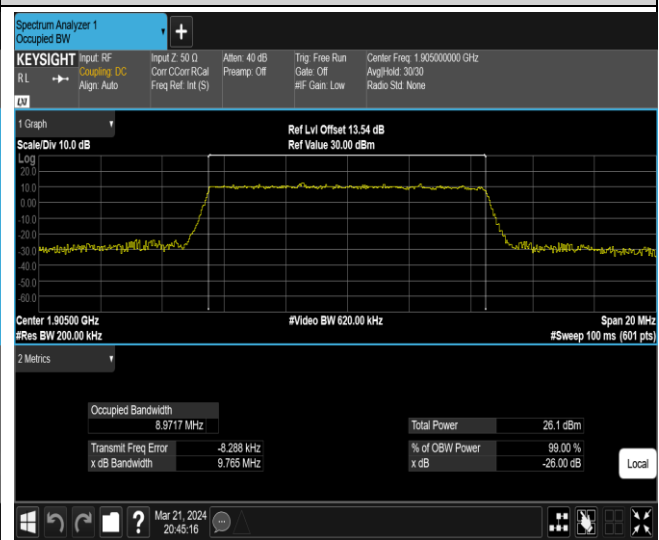

Band2-10MHz-16QAM-19150-50RB#0

Band2-10MHz-64QAM-18650-50RB#0

Band2-10MHz-64QAM-18900-50RB#0

Band2-10MHz-64QAM-19150-50RB#0

Band2-15MHz-QPSK-18675-75RB#0

Band2-15MHz-QPSK-18900-75RB#0

Band2-15MHz-QPSK-19125-75RB#0