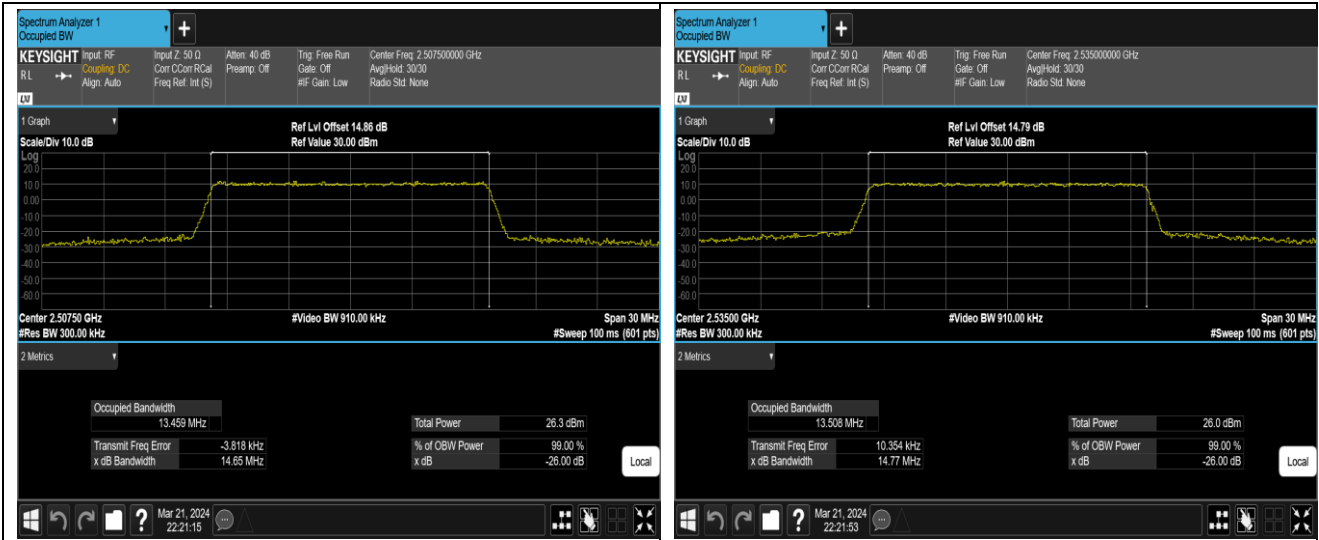

Band7-15MHz-QPSK-21100-75RB#0

Band7-15MHz-QPSK-21375-75RB#0

Band7-15MHz-16QAM-20825-75RB#0

Band7-15MHz-16QAM-21100-75RB#0

Band7-15MHz-16QAM-21375-75RB#0

Band7-15MHz-64QAM-20825-75RB#0

Band7-15MHz-64QAM-21100-75RB#0