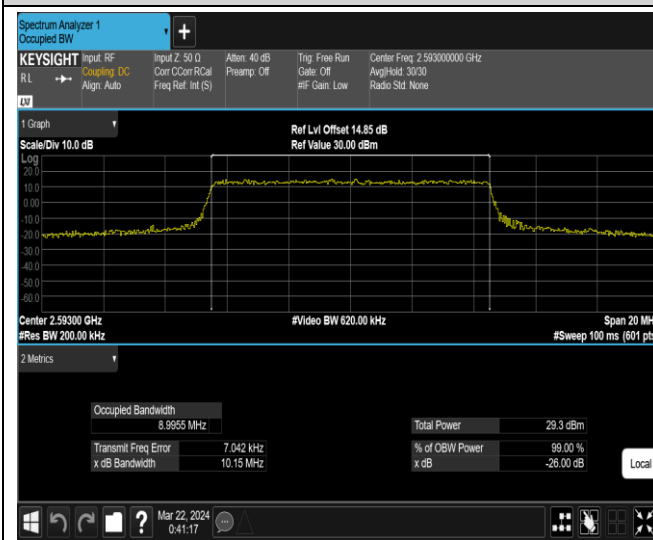

Band41-10MHz-QPSK-40620-50RB#0

Band41-10MHz-16QAM-39700-50RB#0