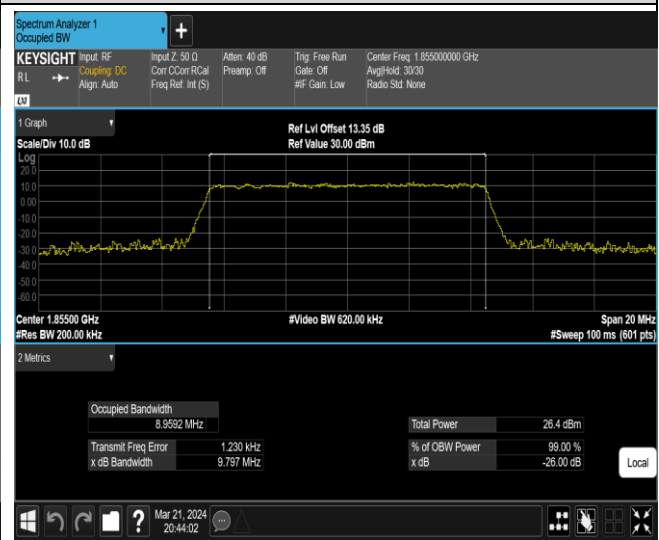

Band2-10MHz-16QAM-19150-50RB#0

Band2-10MHz-64QAM-18650-50RB#0

Band2-10MHz-64QAM-18900-50RB#0

Band2-10MHz-64QAM-19150-50RB#0

Band2-15MHz-QPSK-18675-75RB#0

Band2-15MHz-QPSK-18900-75RB#0

Band2-15MHz-QPSK-19125-75RB#0