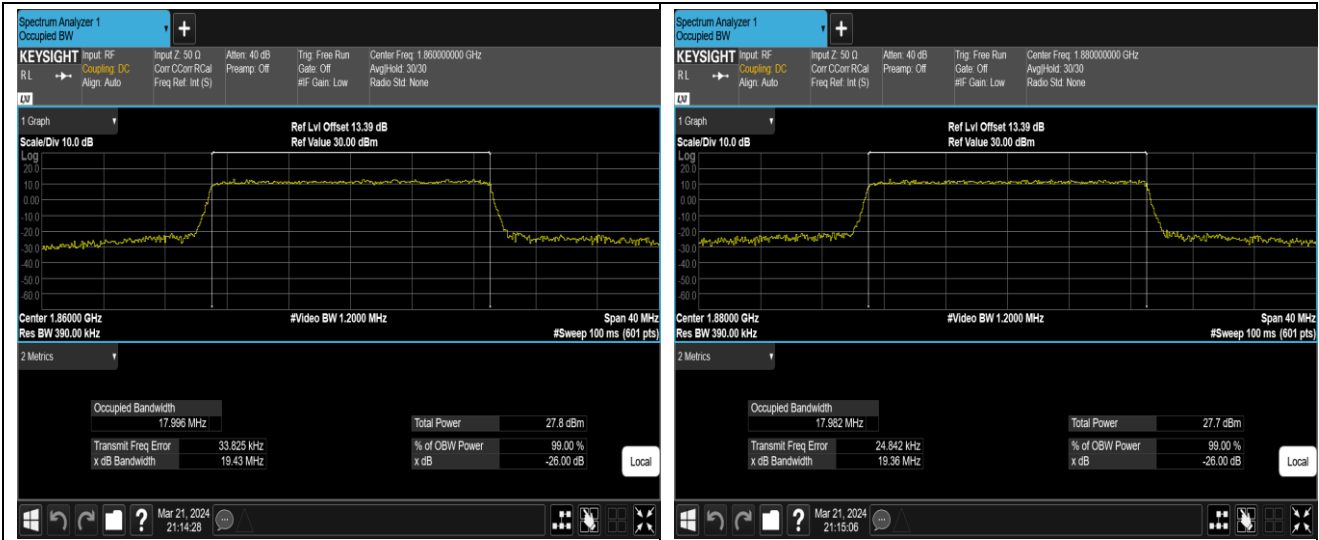

Band2-20MHz-16QAM-18700-100RB#0

Band2-20MHz-16QAM-18900-100RB#0

Band2-20MHz-16QAM-19100-100RB#0

Band2-20MHz-64QAM-18700-100RB#0