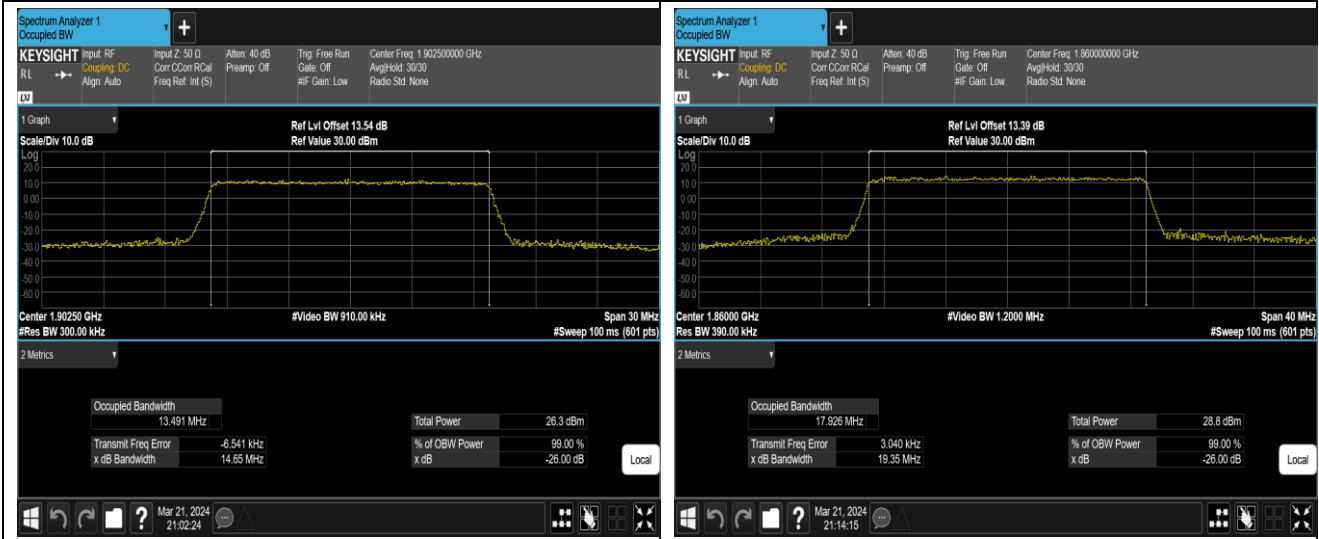

Band2-15MHz-16QAM-18675-75RB#0

Band2-15MHz-16QAM-18900-75RB#0

Band2-15MHz-16QAM-19125-75RB#0

Band2-15MHz-64QAM-18675-75RB#0

Band2-15MHz-64QAM-18900-75RB#0

Band2-15MHz-64QAM-19125-75RB#0

Band2-20MHz-QPSK-18700-100RB#0