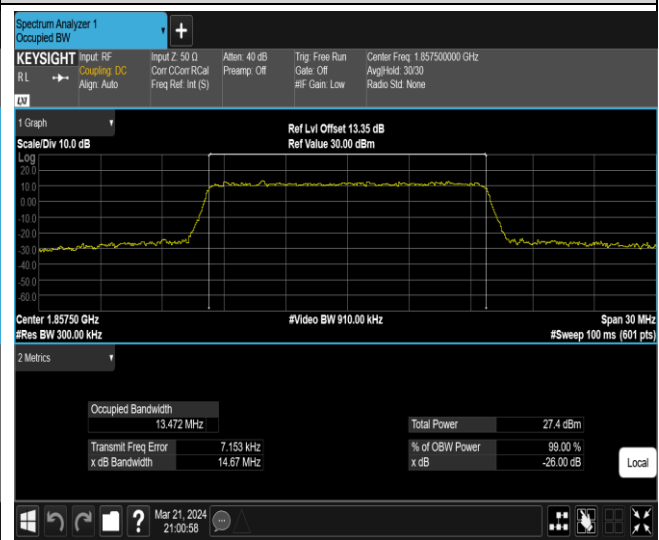

Band2-15MHz-16QAM-18675-75RB#0

Band2-15MHz-16QAM-19125-75RB#0