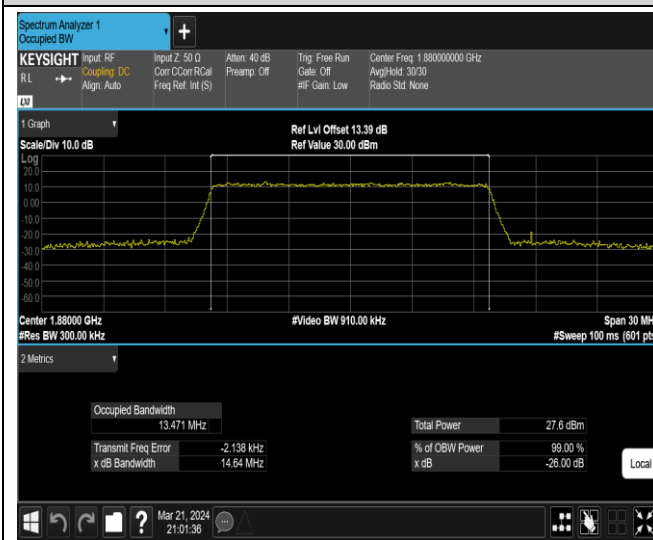

Band2-15MHz-16QAM-18900-75RB#0

Band2-15MHz-64QAM-18675-75RB#0