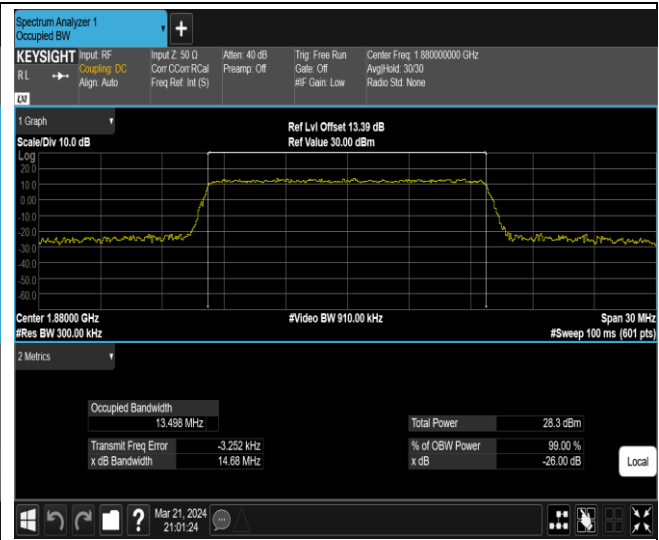

Band2-10MHz-16QAM-19150-50RB#0

Band2-10MHz-64QAM-18650-50RB#0

Band2-10MHz-64QAM-18900-50RB#0

Band2-10MHz-64QAM-19150-50RB#0

Band2-15MHz-QPSK-18675-75RB#0

Band2-15MHz-QPSK-18900-75RB#0

Band2-15MHz-QPSK-19125-75RB#0