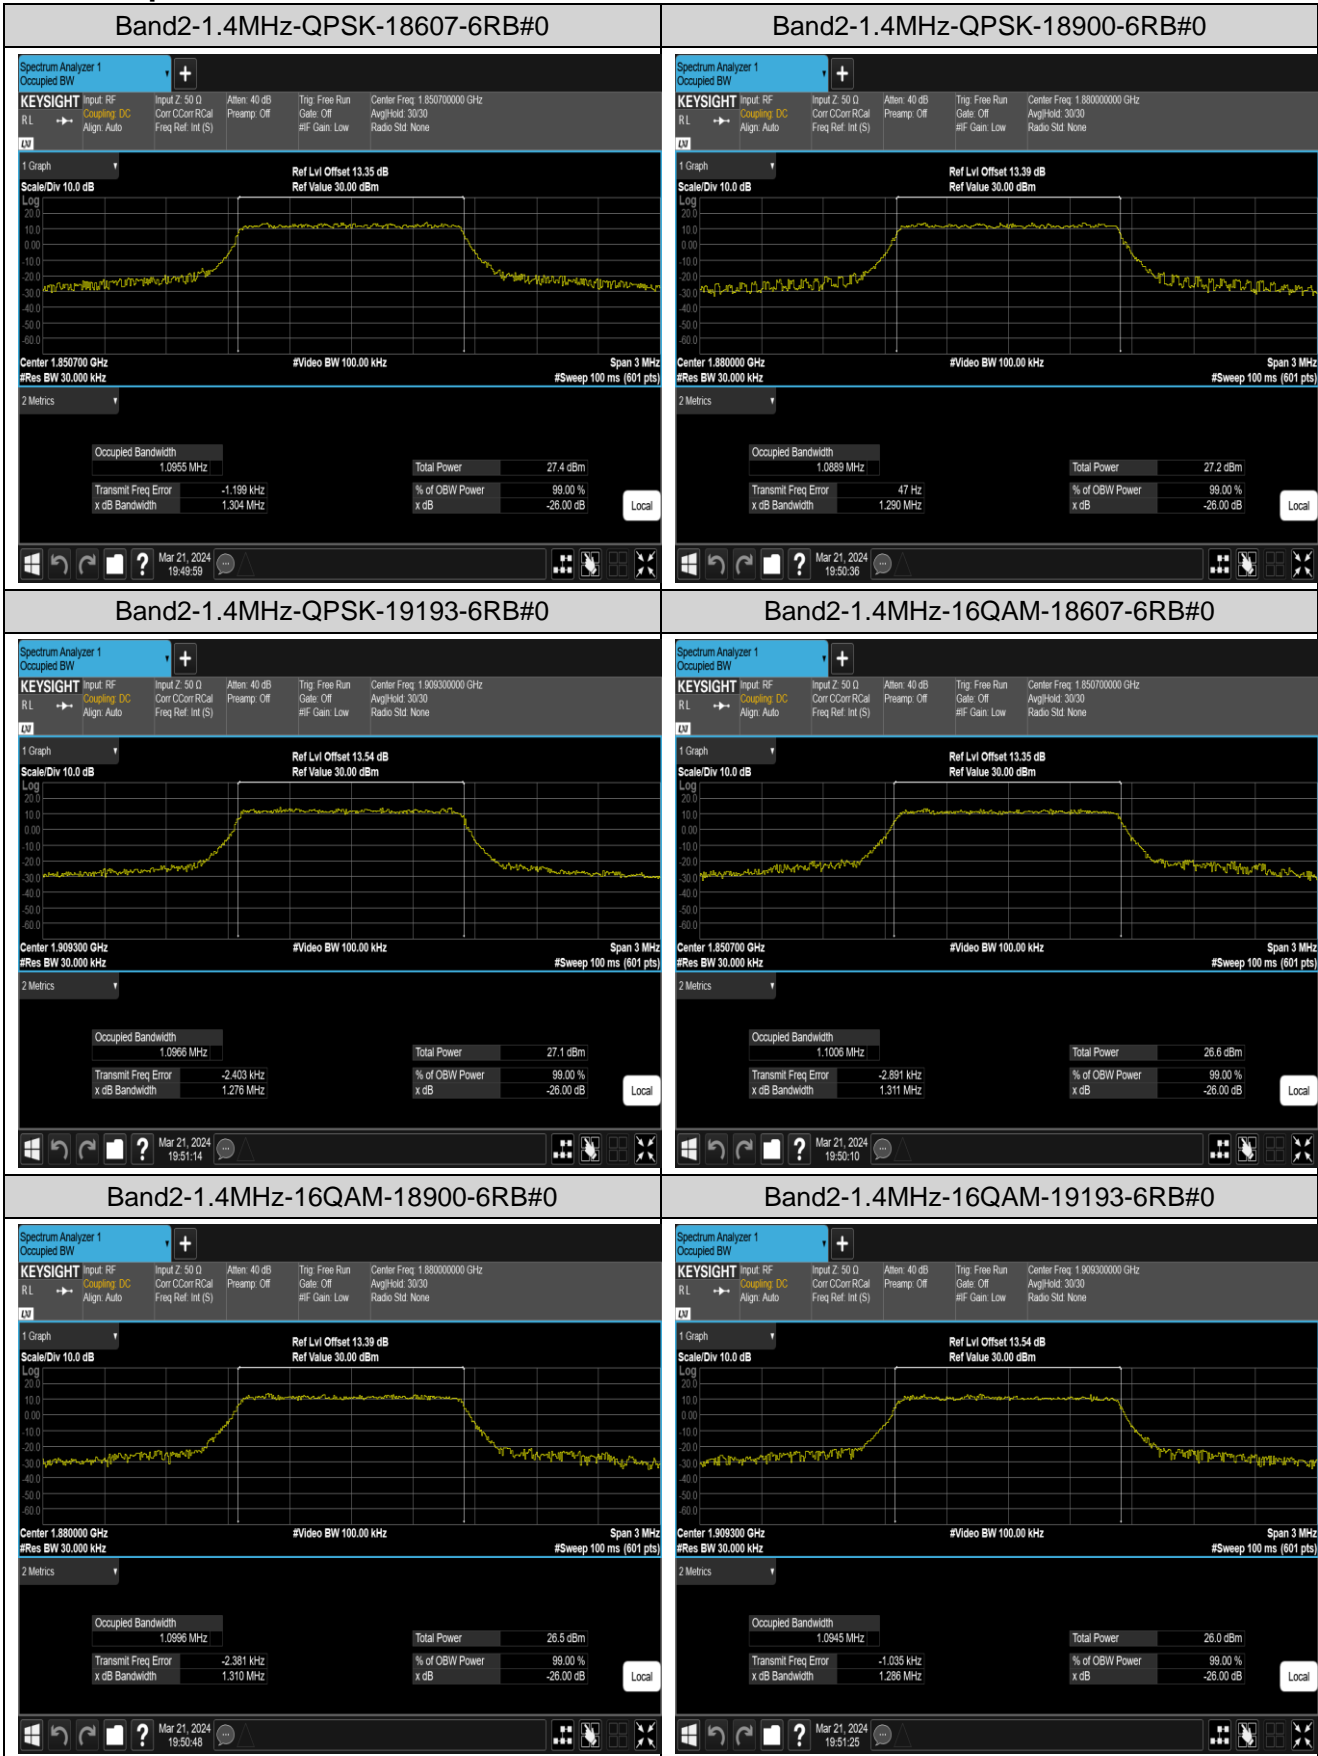

Test Graphs