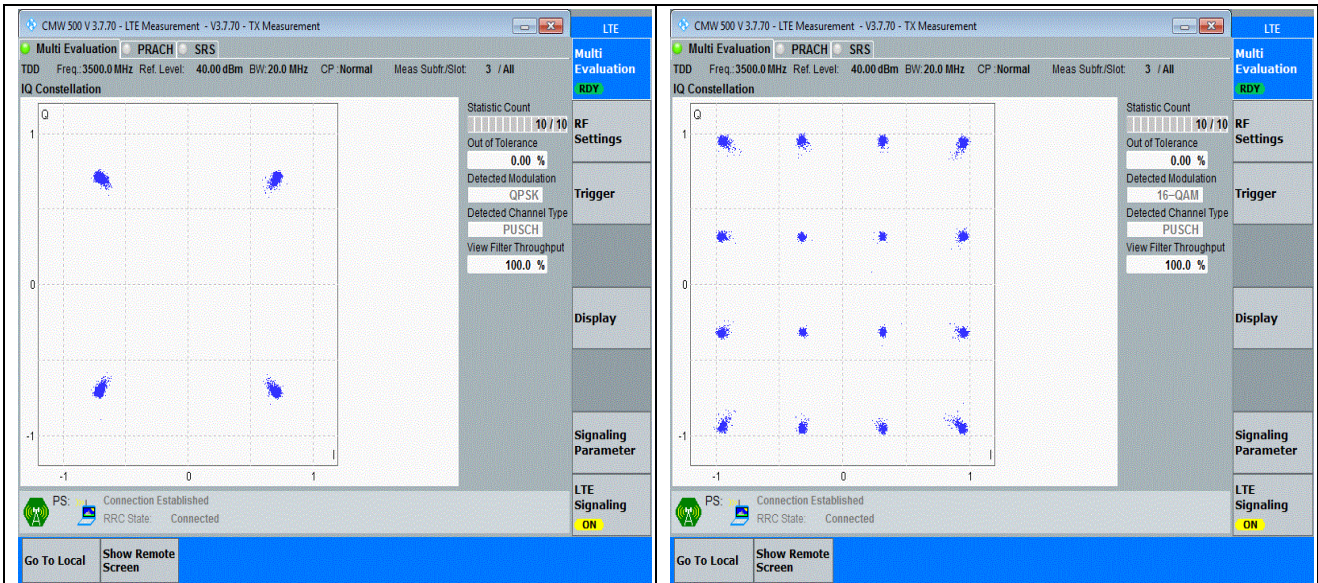

42(3450-3550)-20MHz-64QAM-42590-100RB#0-PASS

**Antenna 3 (LTE Band 2 & 4 & 7 & 38 & 41 & 66 TX ANT in ENDC mode)**

**Appendix A: Effective (Isotropic) Radiated Power Output Data**

**Test Result**

| Band  | Bandwidth | Modulation | Channel | RB Configuration | Conducted Power (dBm) | ERP/EIRP (dBm) | ERP/EIRP Limit (dBm) | Verdict |
|-------|-----------|------------|---------|------------------|-----------------------|----------------|----------------------|---------|
| Band2 | 1.4MHz    | QPSK       | 18607   | 1RB#0            | 19.98                 | 13.53          | 33.01                | PASS    |
| Band2 | 1.4MHz    | QPSK       | 18607   | 1RB#2            | 19.93                 | 13.48          | 33.01                | PASS    |
| Band2 | 1.4MHz    | QPSK       | 18607   | 1RB#5            | 20.01                 | 13.56          | 33.01                | PASS    |
| Band2 | 1.4MHz    | QPSK       | 18607   | 3RB#0            | 20.08                 | 13.63          | 33.01                | PASS    |
| Band2 | 1.4MHz    | QPSK       | 18607   | 3RB#1            | 20.07                 | 13.62          | 33.01                | PASS    |
| Band2 | 1.4MHz    | QPSK       | 18607   | 3RB#2            | 20.09                 | 13.64          | 33.01                | PASS    |
| Band2 | 1.4MHz    | QPSK       | 18607   | 6RB#0            | 19.04                 | 12.59          | 33.01                | PASS    |
| Band2 | 1.4MHz    | QPSK       | 18900   | 1RB#0            | 20.03                 | 13.58          | 33.01                | PASS    |
| Band2 | 1.4MHz    | QPSK       | 18900   | 1RB#2            | 20.01                 | 13.56          | 33.01                | PASS    |
| Band2 | 1.4MHz    | QPSK       | 18900   | 1RB#5            | 20.03                 | 13.58          | 33.01                | PASS    |
| Band2 | 1.4MHz    | QPSK       | 18900   | 3RB#0            | 20.09                 | 13.64          | 33.01                | PASS    |
| Band2 | 1.4MHz    | QPSK       | 18900   | 3RB#1            | 20.09                 | 13.64          | 33.01                | PASS    |
| Band2 | 1.4MHz    | QPSK       | 18900   | 3RB#2            | 20.09                 | 13.64          | 33.01                | PASS    |
| Band2 | 1.4MHz    | QPSK       | 18900   | 6RB#0            | 19.08                 | 12.63          | 33.01                | PASS    |
| Band2 | 1.4MHz    | QPSK       | 19193   | 1RB#0            | 19.55                 | 13.1           | 33.01                | PASS    |
| Band2 | 1.4MHz    | QPSK       | 19193   | 1RB#2            | 19.50                 | 13.05          | 33.01                | PASS    |
| Band2 | 1.4MHz    | QPSK       | 19193   | 1RB#5            | 19.52                 | 13.07          | 33.01                | PASS    |
| Band2 | 1.4MHz    | QPSK       | 19193   | 3RB#0            | 19.65                 | 13.2           | 33.01                | PASS    |
| Band2 | 1.4MHz    | QPSK       | 19193   | 3RB#1            | 19.64                 | 13.19          | 33.01                | PASS    |
| Band2 | 1.4MHz    | QPSK       | 19193   | 3RB#2            | 19.64                 | 13.19          | 33.01                | PASS    |
| Band2 | 1.4MHz    | QPSK       | 19193   | 6RB#0            | 18.58                 | 12.13          | 33.01                | PASS    |
| Band2 | 1.4MHz    | 16QAM      | 18607   | 1RB#0            | 19.20                 | 12.75          | 33.01                | PASS    |
| Band2 | 1.4MHz    | 16QAM      | 18607   | 1RB#2            | 19.24                 | 12.79          | 33.01                | PASS    |
| Band2 | 1.4MHz    | 16QAM      | 18607   | 1RB#5            | 19.23                 | 12.78          | 33.01                | PASS    |
| Band2 | 1.4MHz    | 16QAM      | 18607   | 3RB#0            | 18.99                 | 12.54          | 33.01                | PASS    |
| Band2 | 1.4MHz    | 16QAM      | 18607   | 3RB#1            | 18.97                 | 12.52          | 33.01                | PASS    |
| Band2 | 1.4MHz    | 16QAM      | 18607   | 3RB#2            | 18.96                 | 12.51          | 33.01                | PASS    |
| Band2 | 1.4MHz    | 16QAM      | 18607   | 6RB#0            | 17.91                 | 11.46          | 33.01                | PASS    |
| Band2 | 1.4MHz    | 16QAM      | 18900   | 1RB#0            | 19.24                 | 12.79          | 33.01                | PASS    |
| Band2 | 1.4MHz    | 16QAM      | 18900   | 1RB#2            | 19.30                 | 12.85          | 33.01                | PASS    |
| Band2 | 1.4MHz    | 16QAM      | 18900   | 1RB#5            | 19.28                 | 12.83          | 33.01                | PASS    |
| Band2 | 1.4MHz    | 16QAM      | 18900   | 3RB#0            | 19.00                 | 12.55          | 33.01                | PASS    |
| Band2 | 1.4MHz    | 16QAM      | 18900   | 3RB#1            | 19.01                 | 12.56          | 33.01                | PASS    |