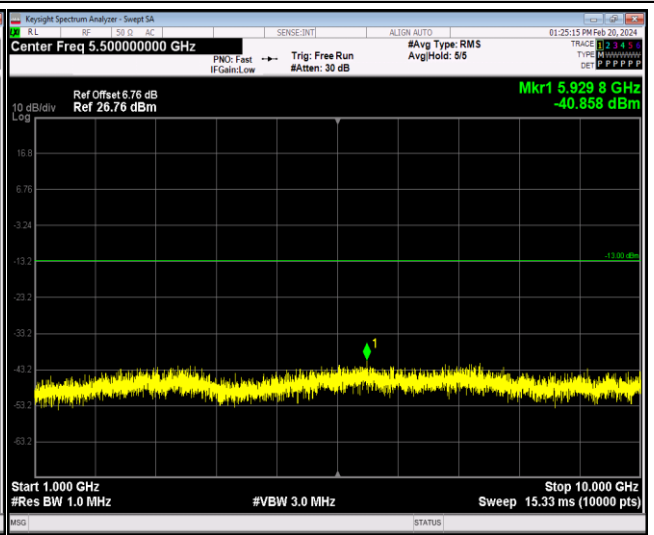

Remark: All bandwidth and all modulation had been tested, but only the worst case data displayed in this report.

Test Graphs

Band5-1.4MHz-QPSK-20525-1RB#0-Range1:30~1000MHz

Band5-1.4MHz-QPSK-20525-1RB#0-Range2:1000~10000MHz