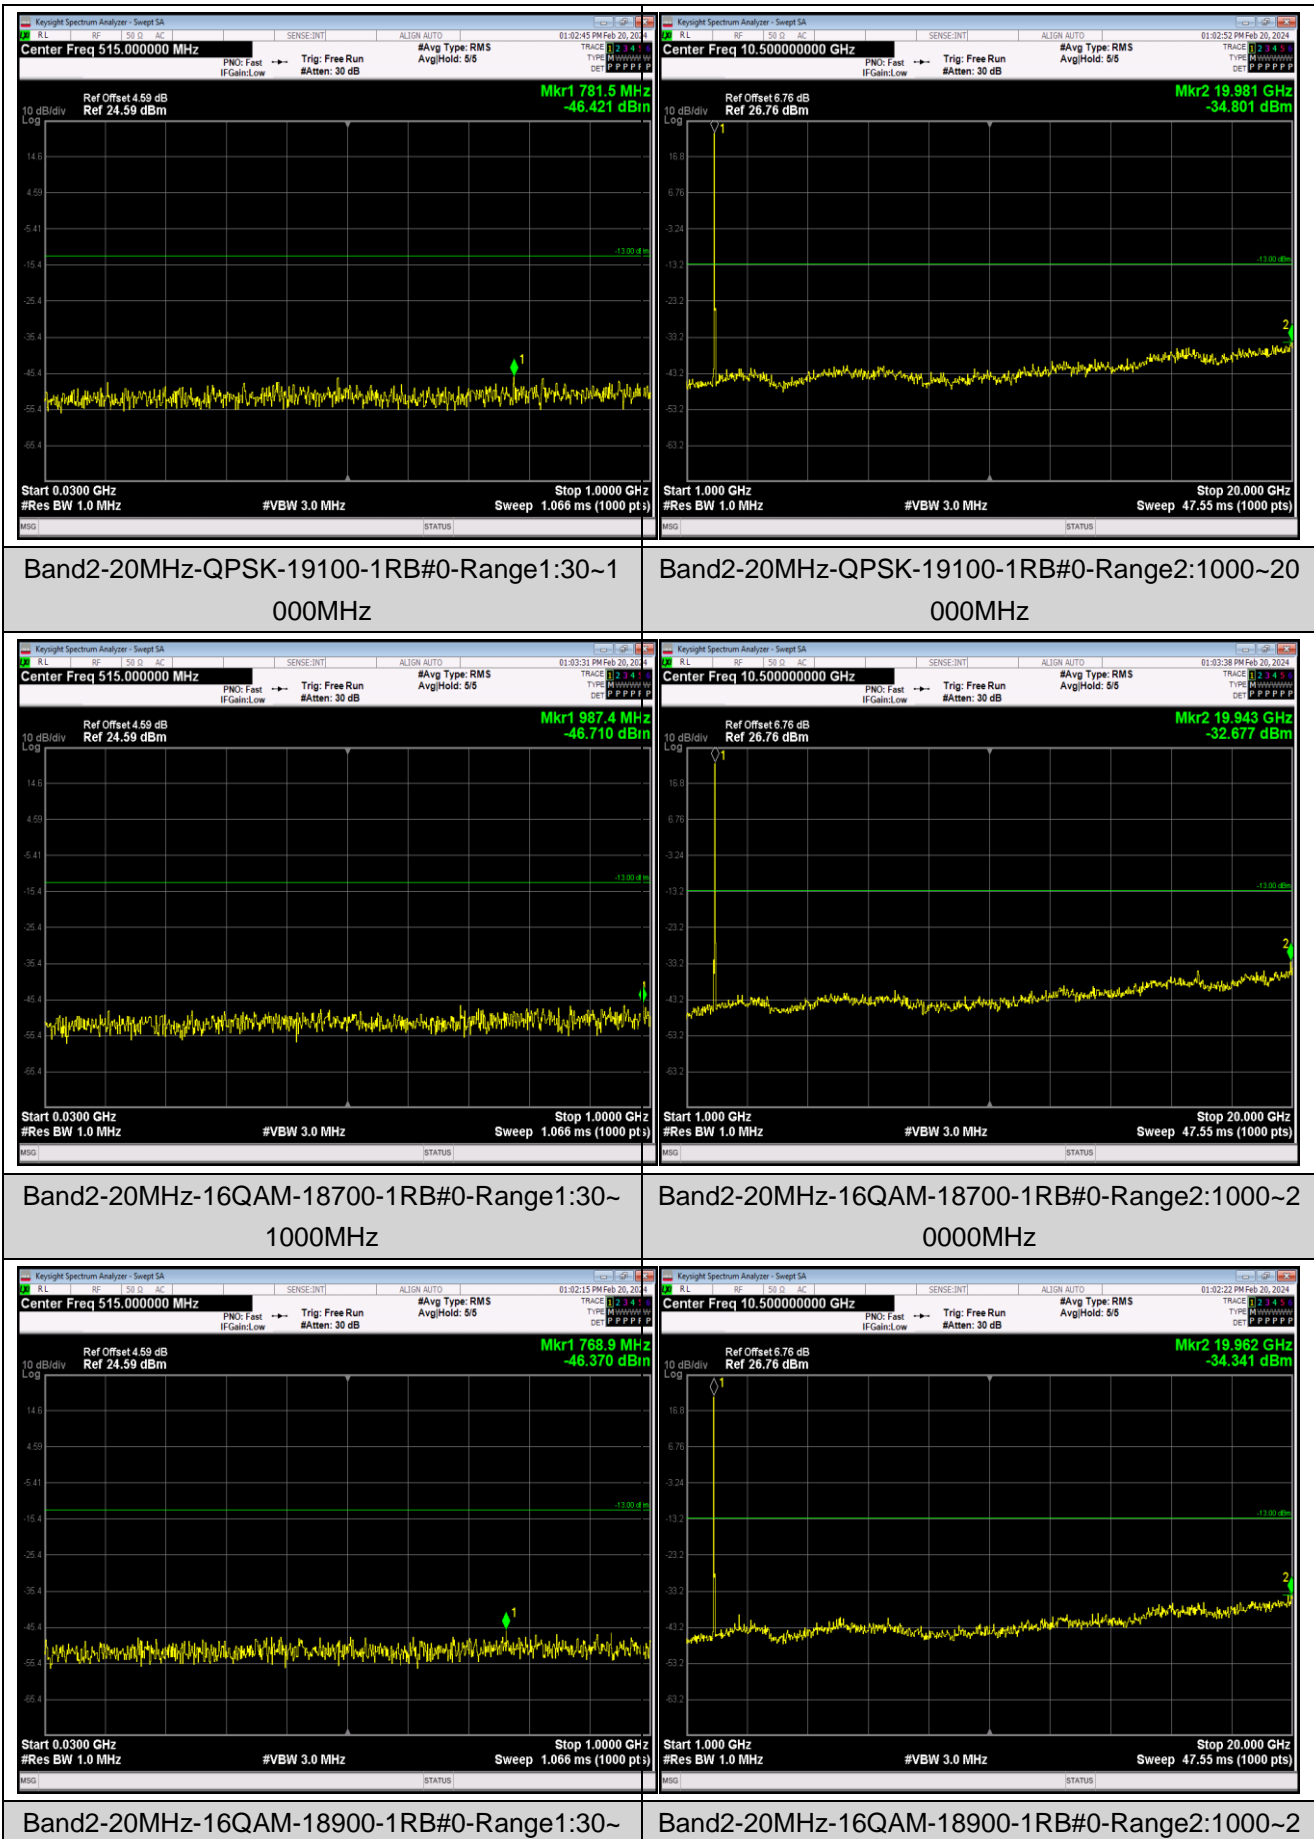

Remark: All bandwidth and all modulation had been tested, but only the worst case data displayed in this report.

Test Graphs

Band5-1.4MHz-QPSK-20525-1RB#0-Range1:30~1000MHz

Band5-1.4MHz-QPSK-20525-1RB#0-Range2:1000~10000MHz

Band5-1.4MHz-QPSK-20643-1RB#0-Range1:30~1000MHz

Band5-1.4MHz-QPSK-20643-1RB#0-Range2:1000~10000MHz

Band5-1.4MHz-16QAM-20407-1RB#0-Range1:30~1000MHz

Band5-1.4MHz-16QAM-20407-1RB#0-Range2:1000~10000MHz