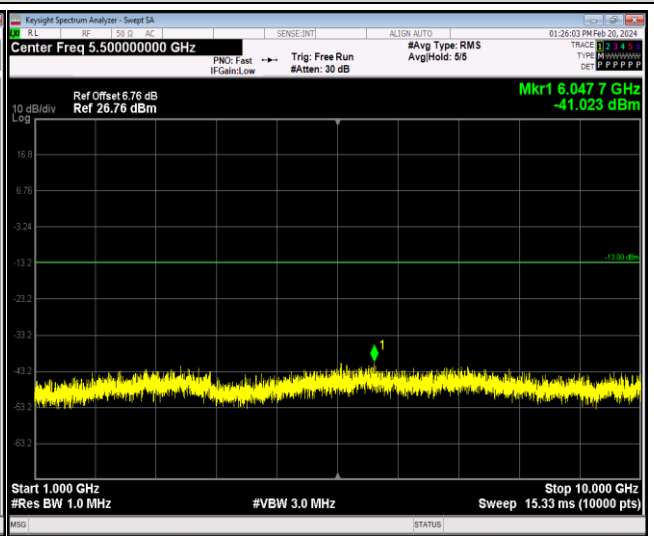

Band5-1.4MHz-16QAM-20407-1RB#0-Range2:1000~10000MHz

Band5-1.4MHz-QPSK-20643-1RB#0-Range2:1000~10000MHz