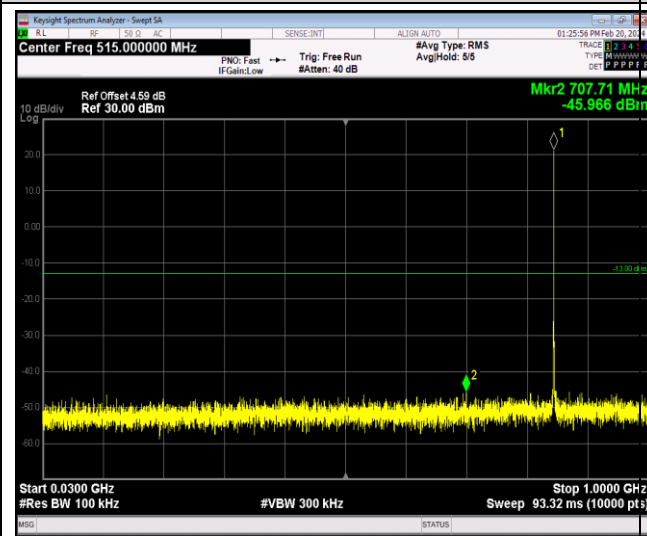

Band5-1.4MHz-QPSK-20643-1RB#0-Range1:30~1000MHz

Band5-1.4MHz-16QAM-20407-1RB#0-Range1:30~1000MHz