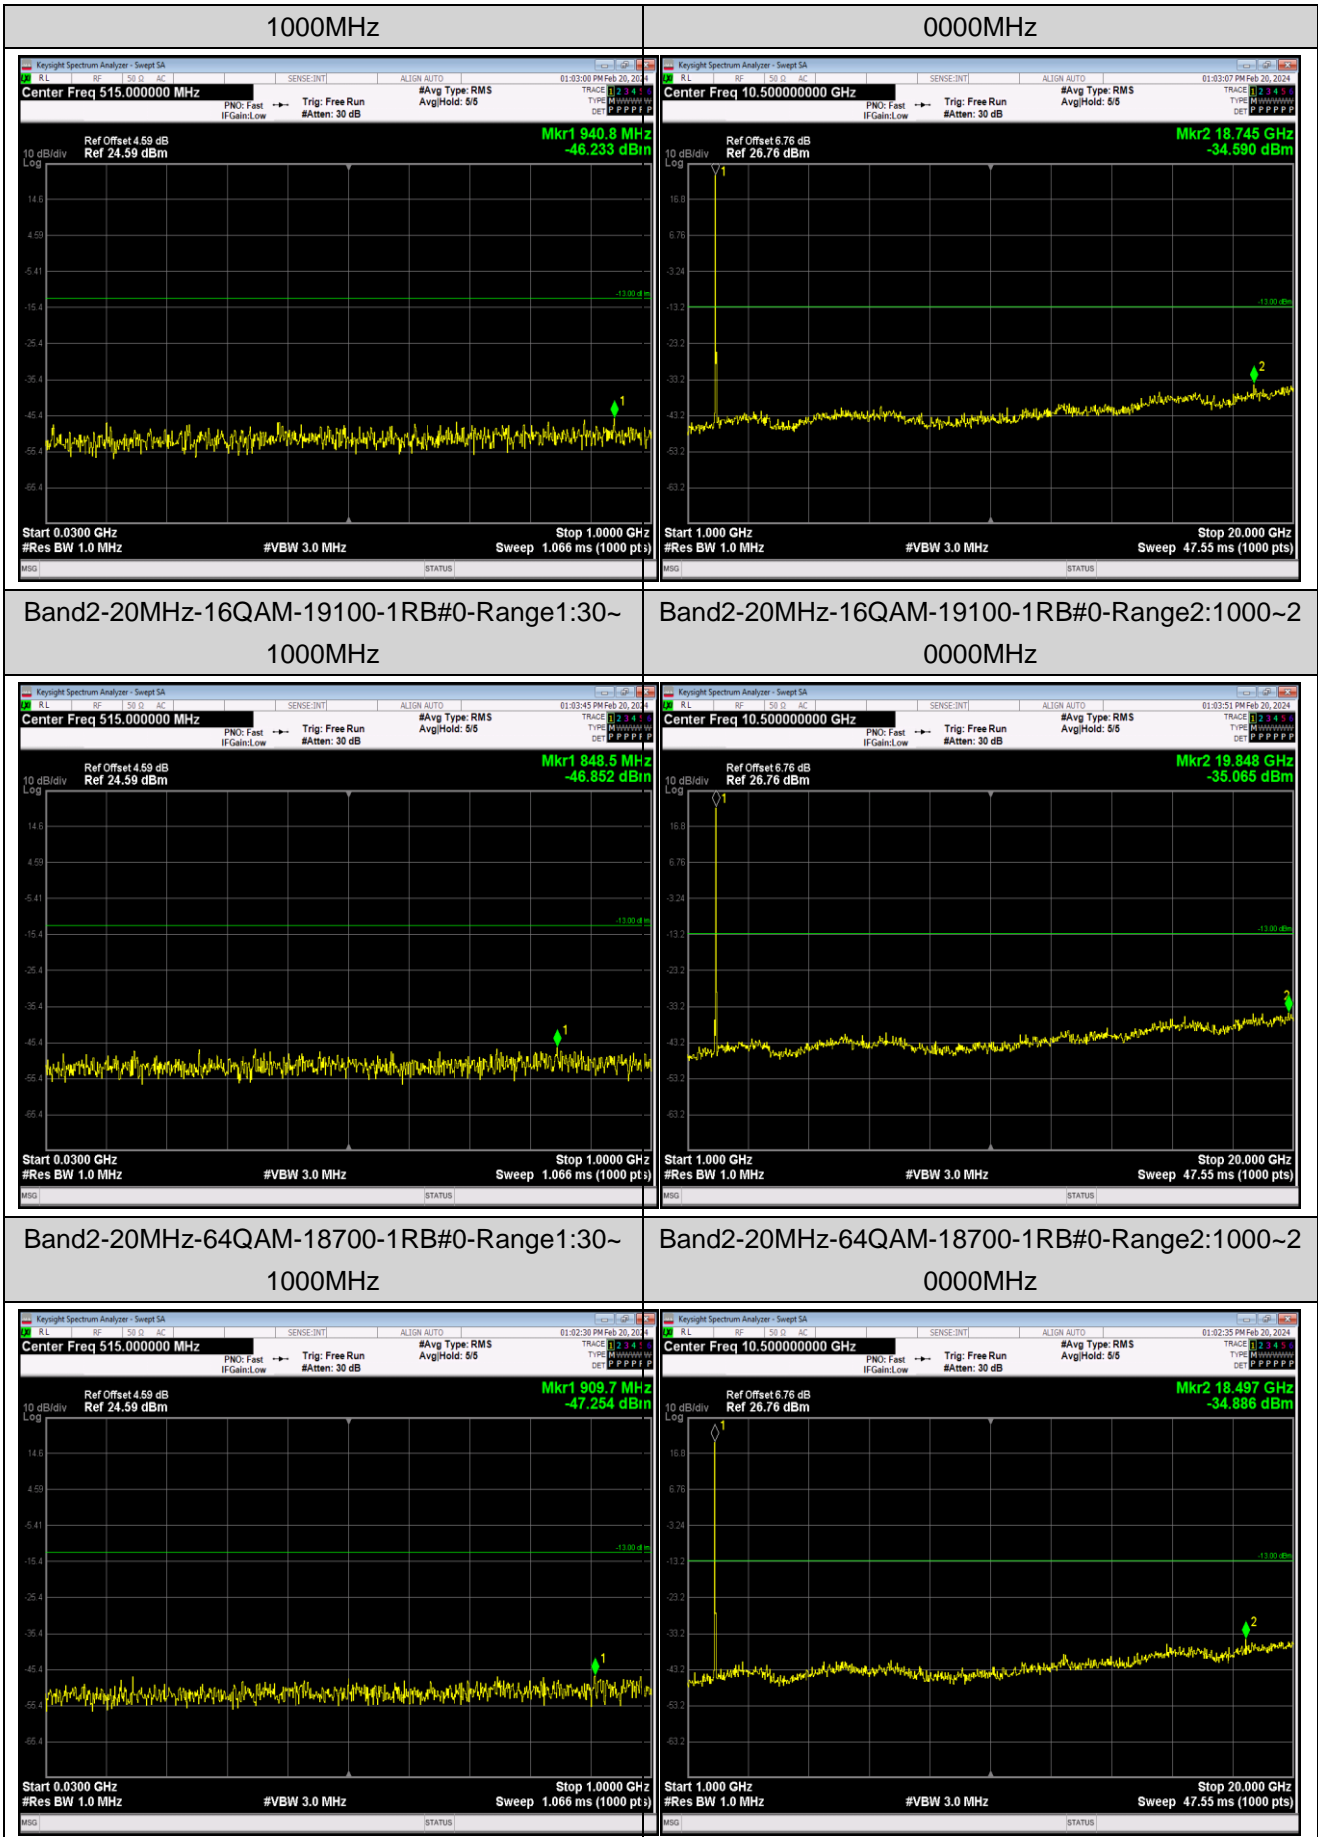

Remark: All bandwidth and all modulation had been tested, but only the worst case data displayed in this report.

Test Graphs

Band5-1.4MHz-QPSK-20525-1RB#0-Range1:30~1000MHz

Band5-1.4MHz-QPSK-20525-1RB#0-Range2:1000~10000MHz

Band5-1.4MHz-QPSK-20643-1RB#0-Range1:30~1000MHz

Band5-1.4MHz-QPSK-20643-1RB#0-Range2:1000~10000MHz

Band5-1.4MHz-16QAM-20407-1RB#0-Range1:30~1000MHz

Band5-1.4MHz-16QAM-20407-1RB#0-Range2:1000~10000MHz