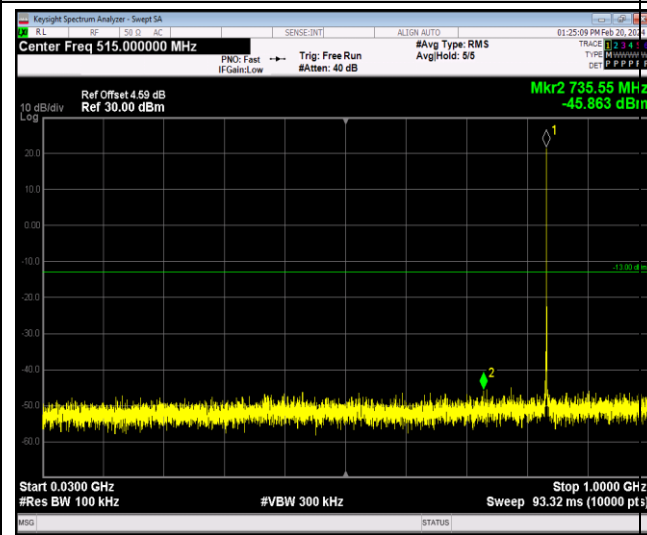

Remark: All bandwidth and all modulation had been tested, but only the worst case data displayed in this report.

Test Graphs

Band5-1.4MHz-QPSK-20525-1RB#0-Range1:30~1000MHz

Band5-1.4MHz-QPSK-20525-1RB#0-Range2:1000~10000MHz