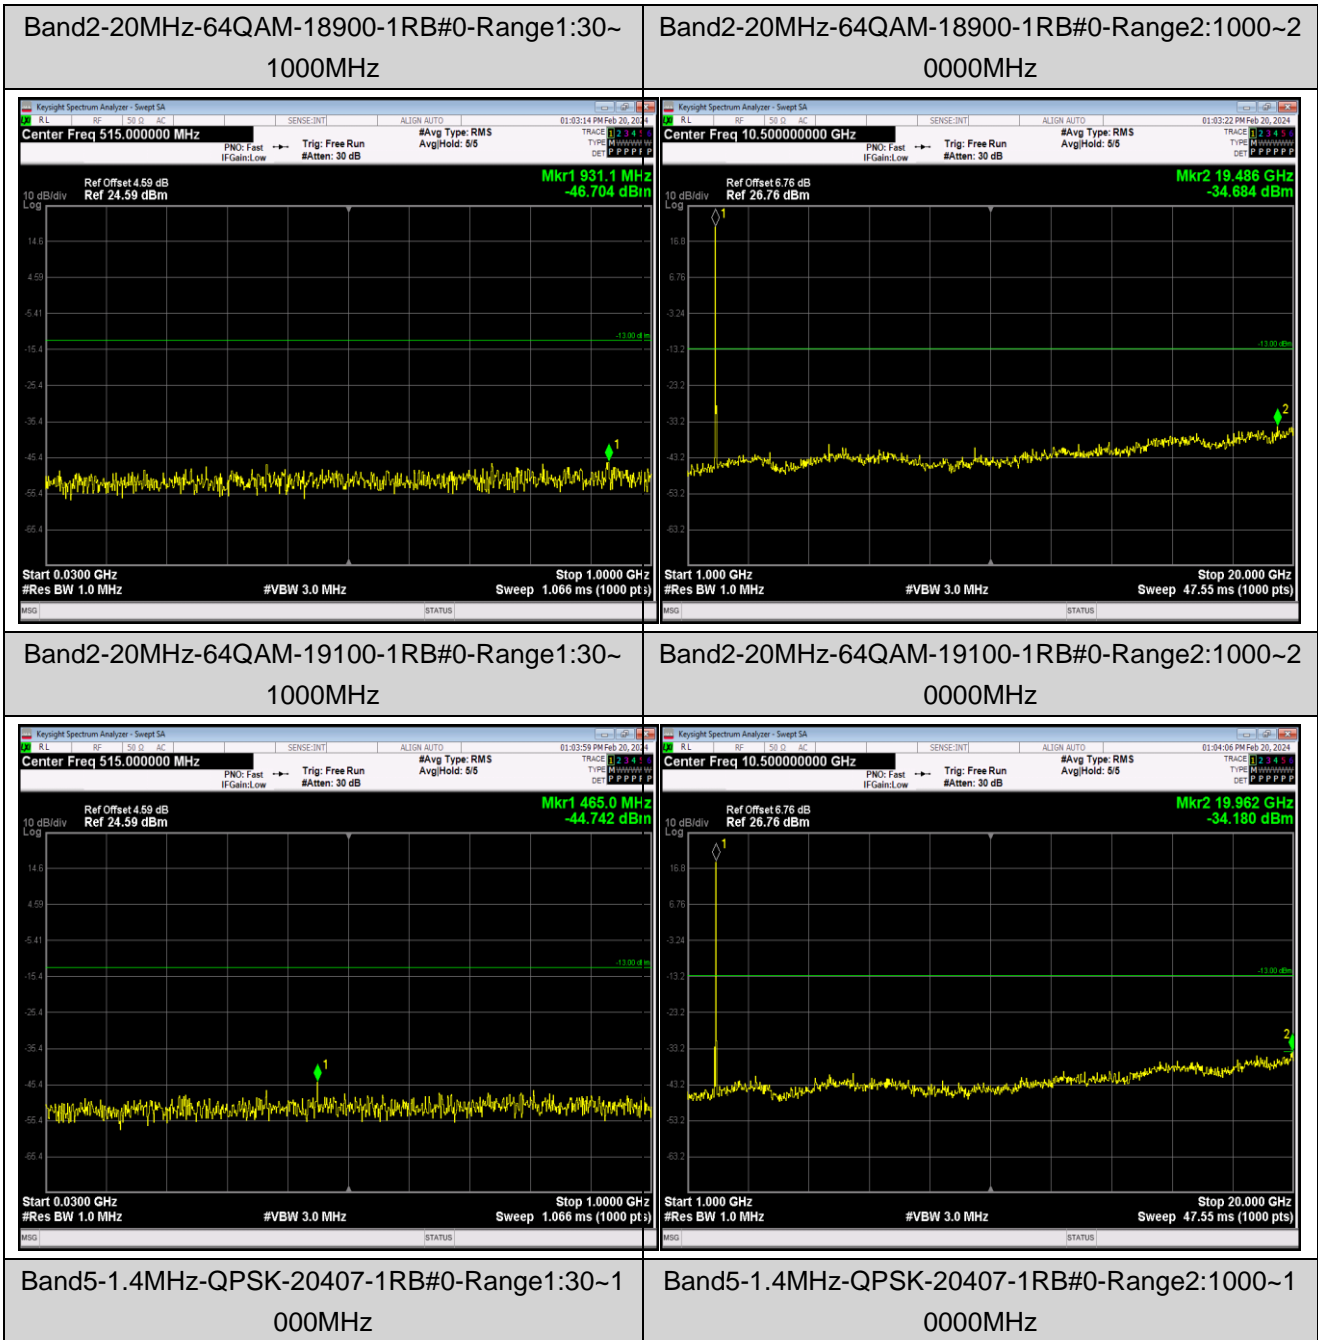

Remark: All bandwidth and all modulation had been tested, but only the worst case data displayed in this report.

Test Graphs

Band5-1.4MHz-QPSK-20525-1RB#0-Range1:30~1000MHz

Band5-1.4MHz-QPSK-20525-1RB#0-Range2:1000~10000MHz

Band5-1.4MHz-QPSK-20643-1RB#0-Range1:30~1000MHz

Band5-1.4MHz-QPSK-20643-1RB#0-Range2:1000~10000MHz

Band5-1.4MHz-16QAM-20407-1RB#0-Range1:30~1000MHz

Band5-1.4MHz-16QAM-20407-1RB#0-Range2:1000~10000MHz