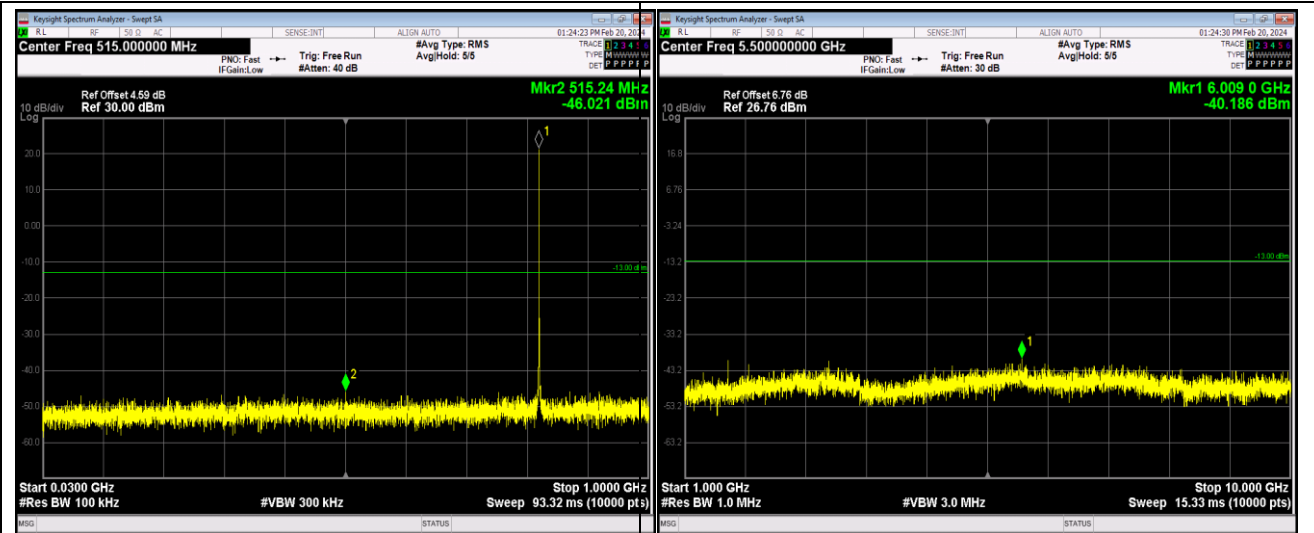

Remark: All bandwidth and all modulation had been tested, but only the worst case data displayed in this report.

Test Graphs

Band5-1.4MHz-QPSK-20525-1RB#0-Range1:30~1000MHz

Band5-1.4MHz-QPSK-20525-1RB#0-Range2:1000~10000MHz