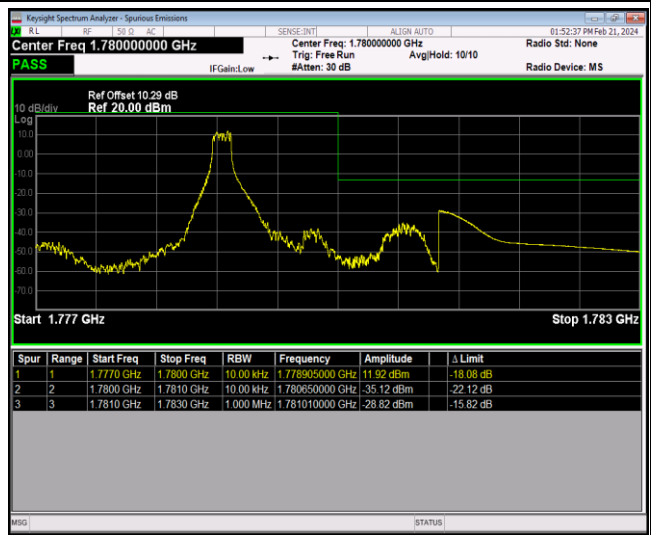

Band66-1.4MHz-16QAM-132665-6RB#0

Band66-1.4MHz-64QAM-131979-1RB#0

Band66-1.4MHz-64QAM-131979-1RB#5

Band66-1.4MHz-64QAM-131979-6RB#0

Band66-1.4MHz-64QAM-132665-1RB#0

Band66-1.4MHz-64QAM-132665-1RB#5

Band66-1.4MHz-64QAM-132665-6RB#0