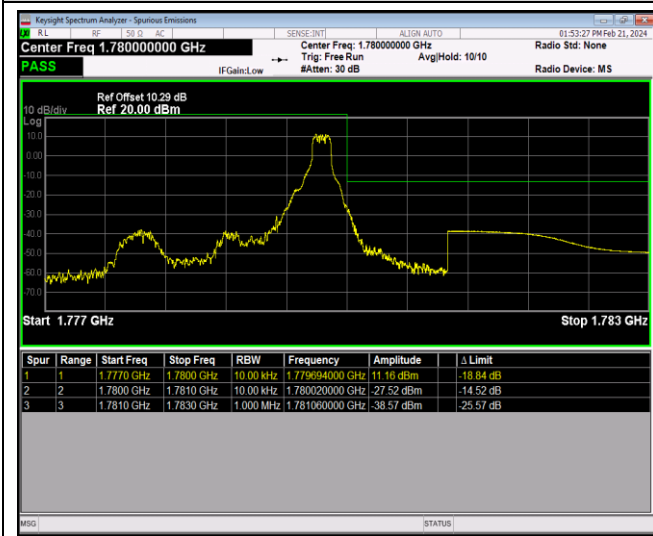

Band66-1.4MHz-16QAM-132665-6RB#0

Band66-1.4MHz-64QAM-131979-1RB#0

Band66-1.4MHz-64QAM-131979-1RB#5

Band66-1.4MHz-64QAM-131979-6RB#0

Band66-1.4MHz-64QAM-132665-1RB#0

Band66-1.4MHz-64QAM-132665-1RB#5

Band66-1.4MHz-64QAM-132665-6RB#0