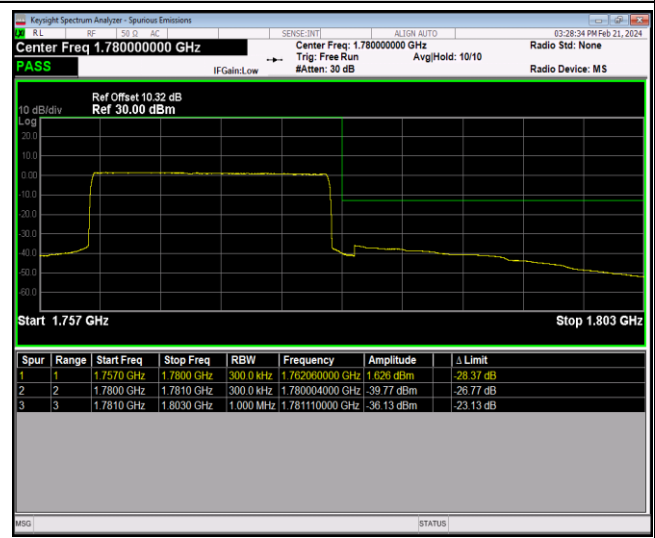

Band66-20MHz-64QAM-132072-100RB#0

Band66-20MHz-64QAM-132572-1RB#0

Band66-20MHz-64QAM-132572-1RB#99

Band66-20MHz-64QAM-132572-100RB#0

Band42\_5MHz\_QPSK\_42115\_1RB#0

Band42\_5MHz\_QPSK\_42115\_1RB#24

Band42\_5MHz\_QPSK\_42115\_25RB#0