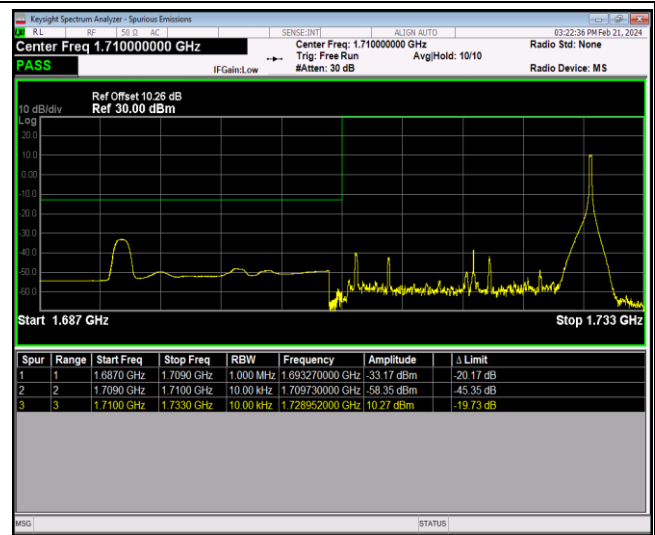

Band66-20MHz-QPSK-132072-1RB#99

Band66-20MHz-QPSK-132572-1RB#0