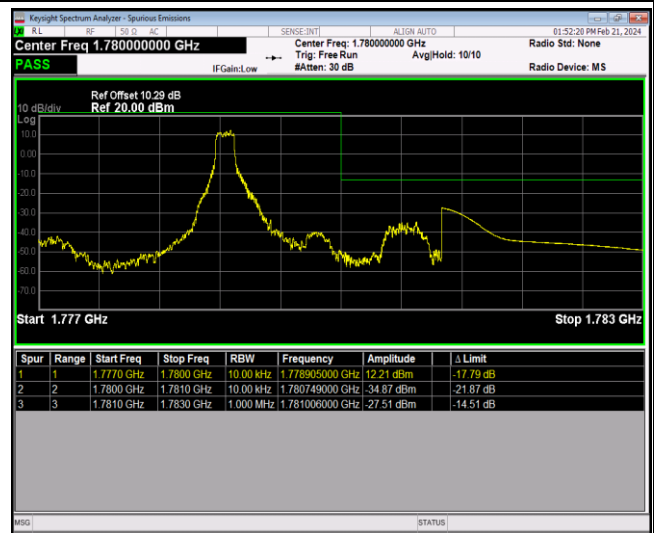

Band66-1.4MHz-QPSK-132665-1RB#5

Band66-1.4MHz-QPSK-132665-6RB#0

Band66-1.4MHz-16QAM-131979-1RB#0

Band66-1.4MHz-16QAM-131979-1RB#5

Band66-1.4MHz-16QAM-131979-6RB#0

Band66-1.4MHz-16QAM-132665-1RB#0

Band66-1.4MHz-16QAM-132665-1RB#5