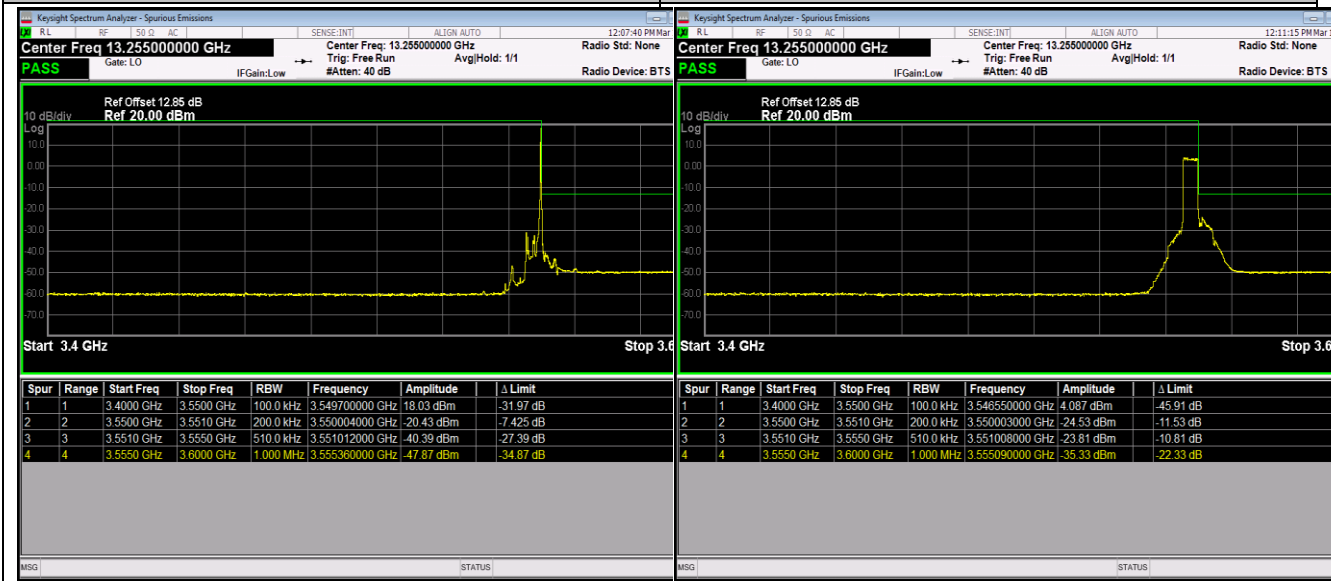

Band42_5MHz_QPSK_42115_25RB#0

Band42_5MHz_QPSK_43065_1RB#0