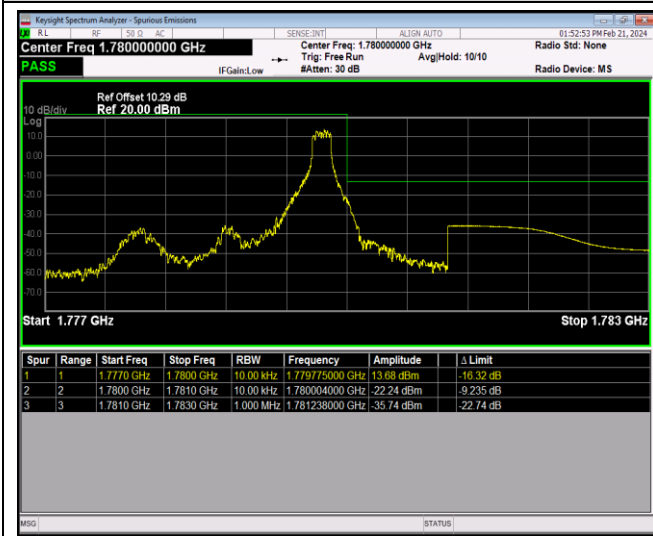

Band66-1.4MHz-QPSK-132665-1RB#5

Band66-1.4MHz-16QAM-131979-1RB#0