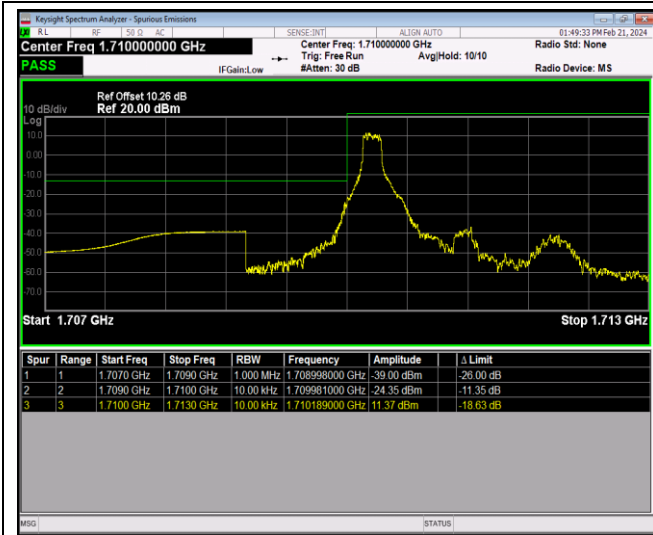

Band66-1.4MHz-64QAM-131979-1RB#0

Band66-1.4MHz-64QAM-131979-6RB#0