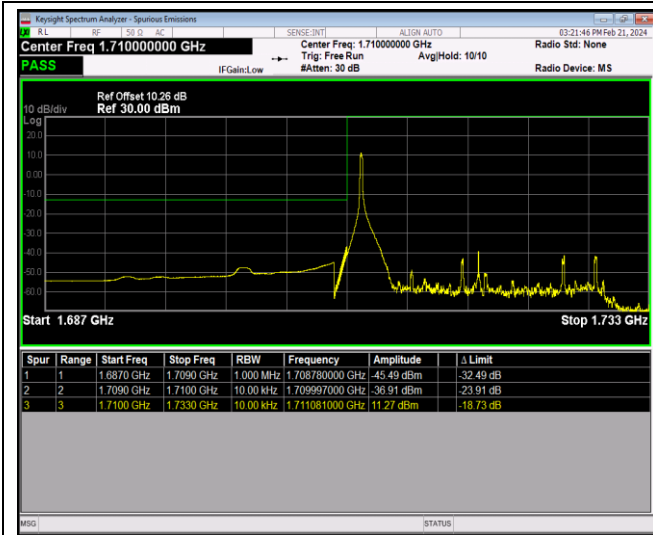

Band66-20MHz-QPSK-132072-1RB#0

Band66-20MHz-QPSK-132072-100RB#0