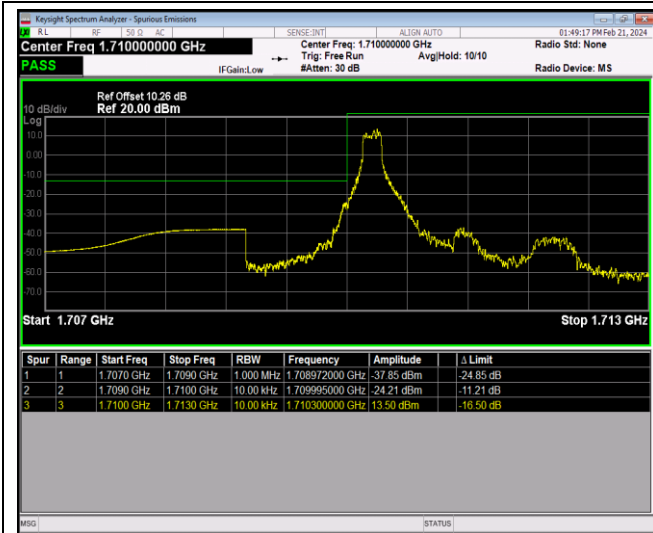

Band66-1.4MHz-QPSK-132665-1RB#5

Band66-1.4MHz-QPSK-132665-6RB#0

Band66-1.4MHz-16QAM-131979-1RB#0

Band66-1.4MHz-16QAM-131979-1RB#5

Band66-1.4MHz-16QAM-131979-6RB#0

Band66-1.4MHz-16QAM-132665-1RB#0

Band66-1.4MHz-16QAM-132665-1RB#5