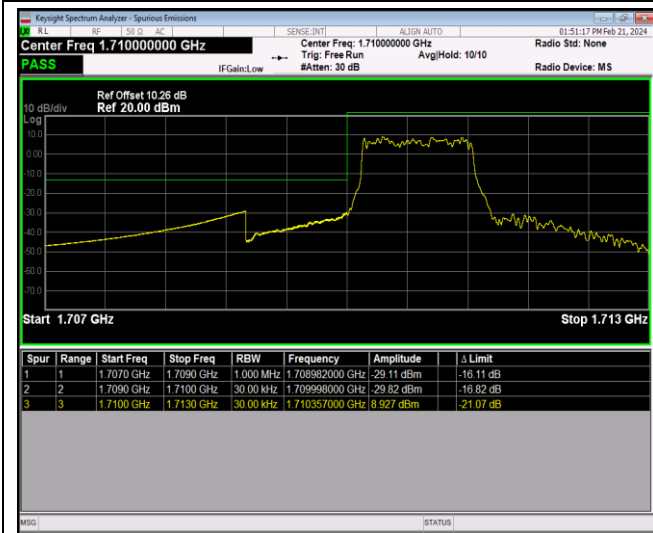

Band66-1.4MHz-QPSK-132665-1RB#5

Band66-1.4MHz-QPSK-132665-6RB#0

Band66-1.4MHz-16QAM-131979-1RB#0

Band66-1.4MHz-16QAM-131979-1RB#5

Band66-1.4MHz-16QAM-131979-6RB#0

Band66-1.4MHz-16QAM-132665-1RB#0

Band66-1.4MHz-16QAM-132665-1RB#5