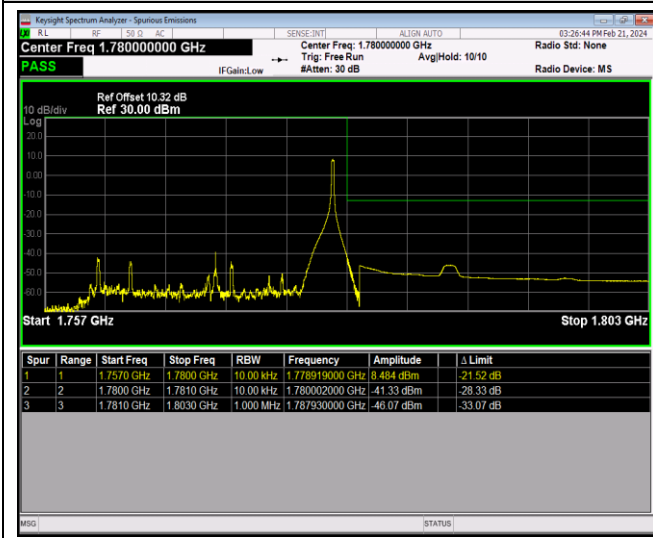

Band66-20MHz-64QAM-132072-100RB#0

Band66-20MHz-64QAM-132572-1RB#0

Band66-20MHz-64QAM-132572-1RB#99

Band66-20MHz-64QAM-132572-100RB#0

Band42\_5MHz\_QPSK\_42115\_1RB#0

Band42\_5MHz\_QPSK\_42115\_1RB#24

Band42\_5MHz\_QPSK\_42115\_25RB#0