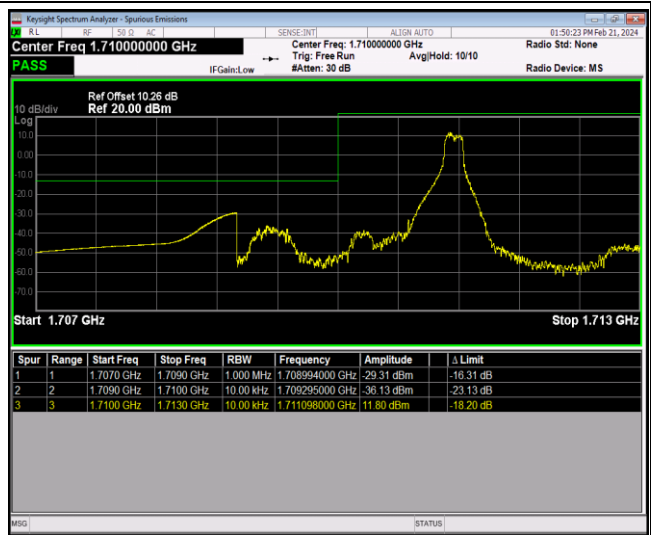

Band66-1.4MHz-16QAM-132665-6RB#0

Band66-1.4MHz-64QAM-131979-1RB#0

Band66-1.4MHz-64QAM-131979-1RB#5

Band66-1.4MHz-64QAM-131979-6RB#0

Band66-1.4MHz-64QAM-132665-1RB#0

Band66-1.4MHz-64QAM-132665-1RB#5

Band66-1.4MHz-64QAM-132665-6RB#0