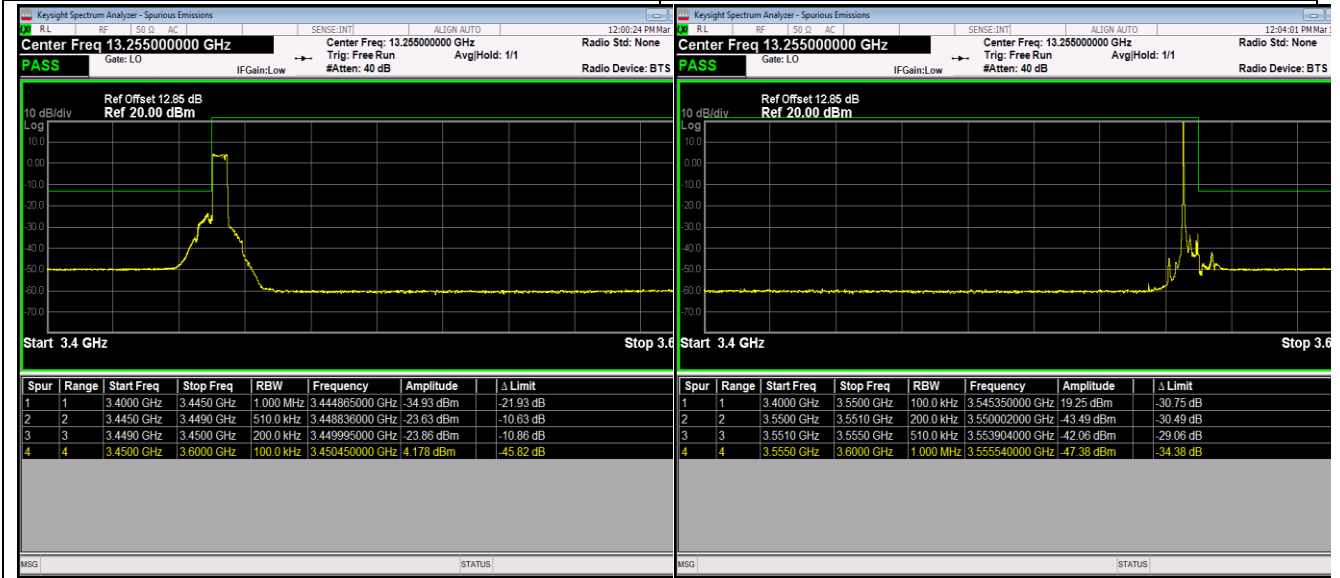

Band66-20MHz-64QAM-132072-100RB#0

Band66-20MHz-64QAM-132572-1RB#0

Band66-20MHz-64QAM-132572-1RB#99

Band66-20MHz-64QAM-132572-100RB#0

Band42\_5MHz\_QPSK\_42115\_1RB#0

Band42\_5MHz\_QPSK\_42115\_1RB#24

Band42\_5MHz\_QPSK\_42115\_25RB#0