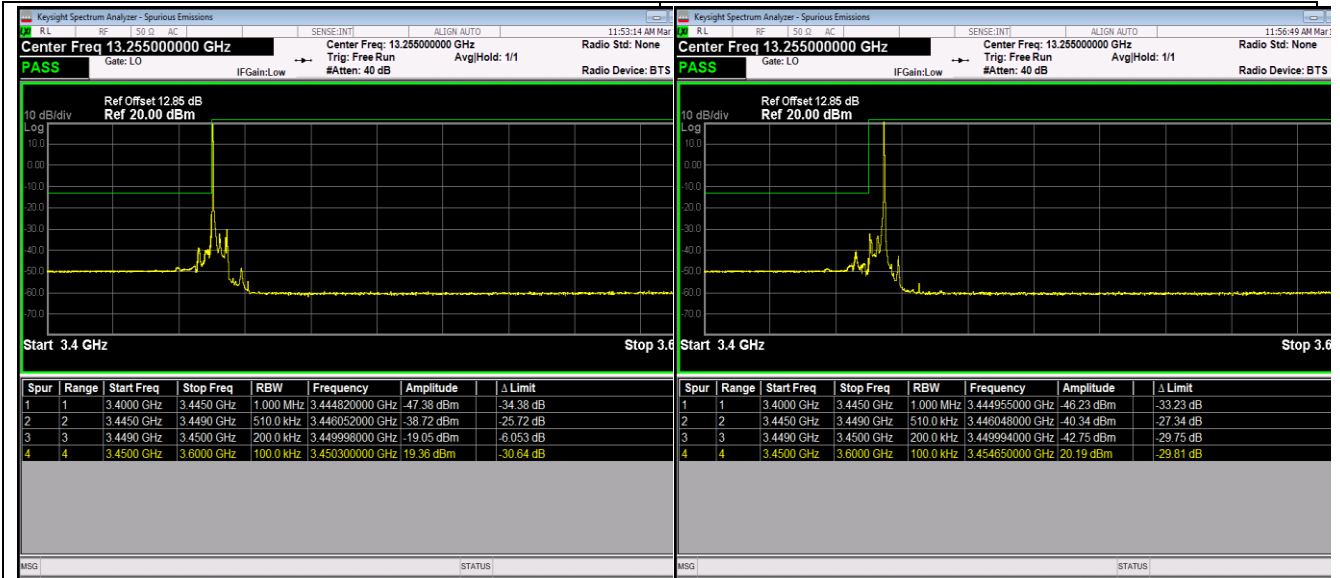

Band66-20MHz-64QAM-132072-100RB#0

Band66-20MHz-64QAM-132572-1RB#0

Band66-20MHz-64QAM-132572-1RB#99

Band66-20MHz-64QAM-132572-100RB#0

Band42\_5MHz\_QPSK\_42115\_1RB#0

Band42\_5MHz\_QPSK\_42115\_1RB#24

Band42\_5MHz\_QPSK\_42115\_25RB#0