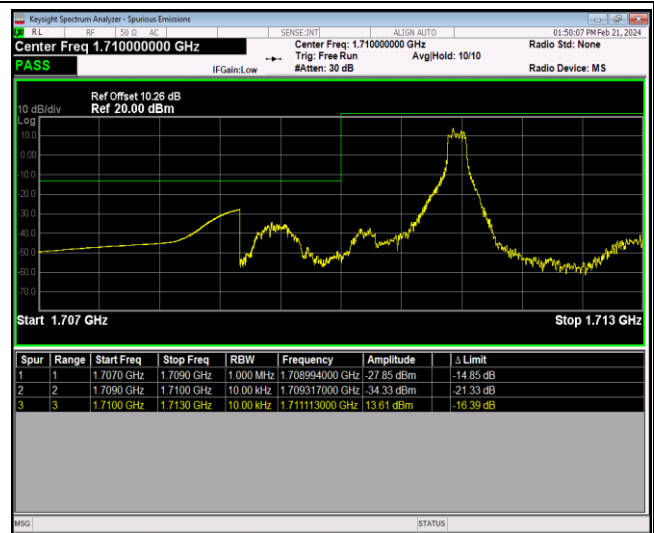

Band66-1.4MHz-QPSK-132665-1RB#5

Band66-1.4MHz-QPSK-132665-6RB#0

Band66-1.4MHz-16QAM-131979-1RB#0

Band66-1.4MHz-16QAM-131979-1RB#5

Band66-1.4MHz-16QAM-131979-6RB#0

Band66-1.4MHz-16QAM-132665-1RB#0

Band66-1.4MHz-16QAM-132665-1RB#5