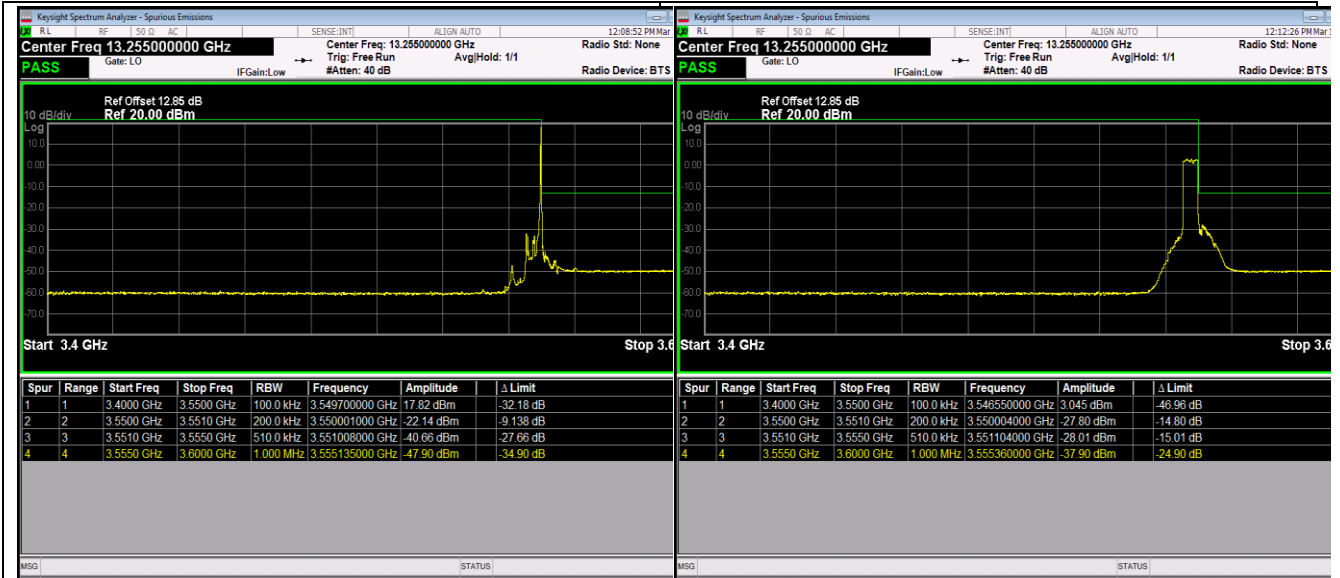

Band22_5MHz_16QAM_43065_25RB#0

Band22_5MHz_16QAM_43065_1RB#24