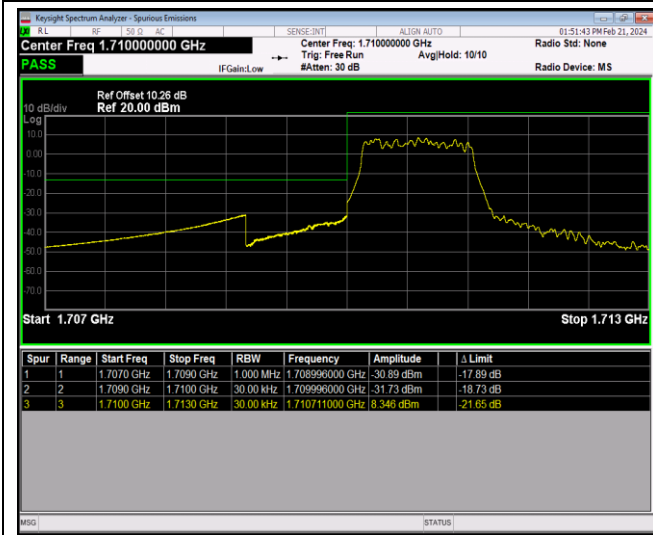

Band66-1.4MHz-16QAM-132665-6RB#0

Band66-1.4MHz-64QAM-131979-1RB#0

Band66-1.4MHz-64QAM-131979-1RB#5

Band66-1.4MHz-64QAM-131979-6RB#0

Band66-1.4MHz-64QAM-132665-1RB#0

Band66-1.4MHz-64QAM-132665-1RB#5

Band66-1.4MHz-64QAM-132665-6RB#0