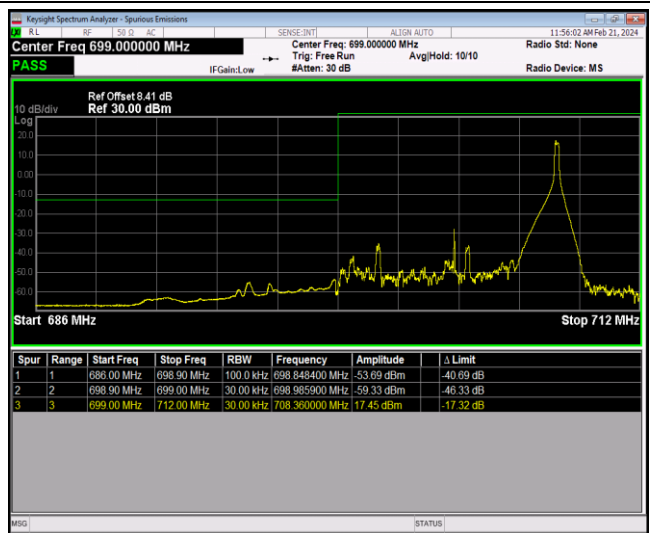

Band12-1.4MHz-64QAM-23173-6RB#0

Band12-10MHz-QPSK-23060-1RB#0

Band12-10MHz-QPSK-23060-1RB#49

Band12-10MHz-QPSK-23060-50RB#0

Band12-10MHz-QPSK-23130-1RB#0

Band12-10MHz-QPSK-23130-1RB#49

Band12-10MHz-QPSK-23130-50RB#0