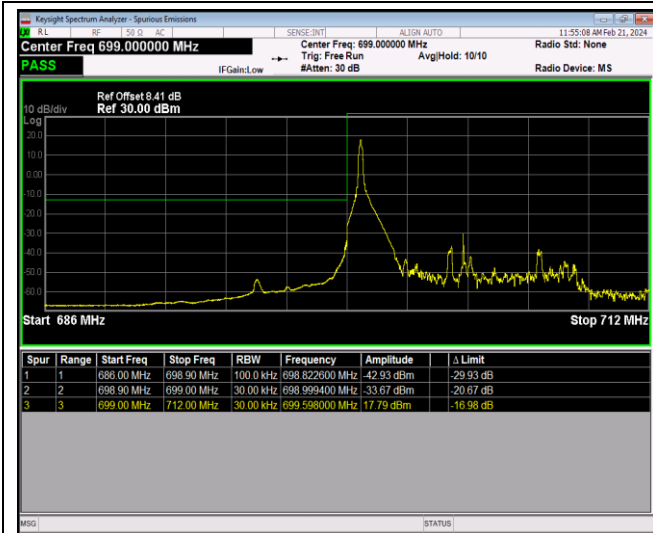

Band12-10MHz-16QAM-23060-1RB#0

Band12-10MHz-16QAM-23060-50RB#0