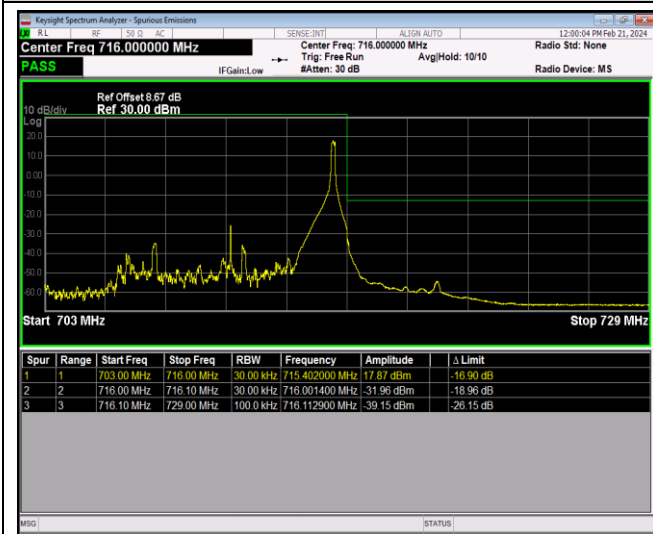

Band12-1.4MHz-64QAM-23173-6RB#0

Band12-10MHz-QPSK-23060-1RB#0

Band12-10MHz-QPSK-23060-1RB#49

Band12-10MHz-QPSK-23060-50RB#0

Band12-10MHz-QPSK-23130-1RB#0

Band12-10MHz-QPSK-23130-1RB#49

Band12-10MHz-QPSK-23130-50RB#0