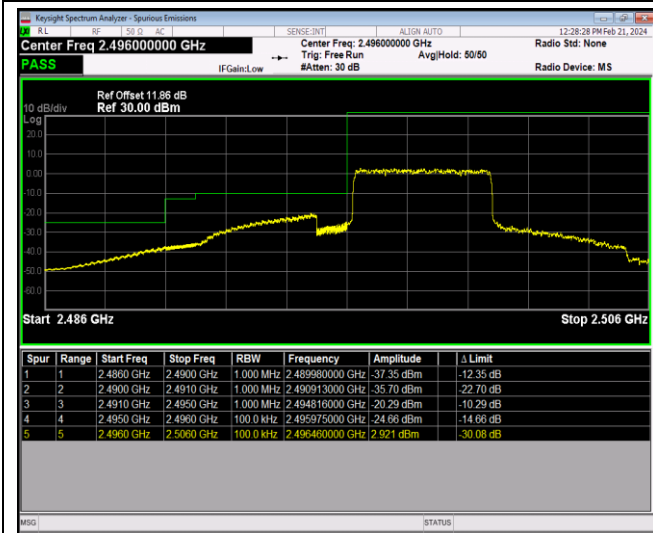

Band41-5MHz-QPSK-39675-25RB#0

Band41-5MHz-QPSK-41565-1RB#24