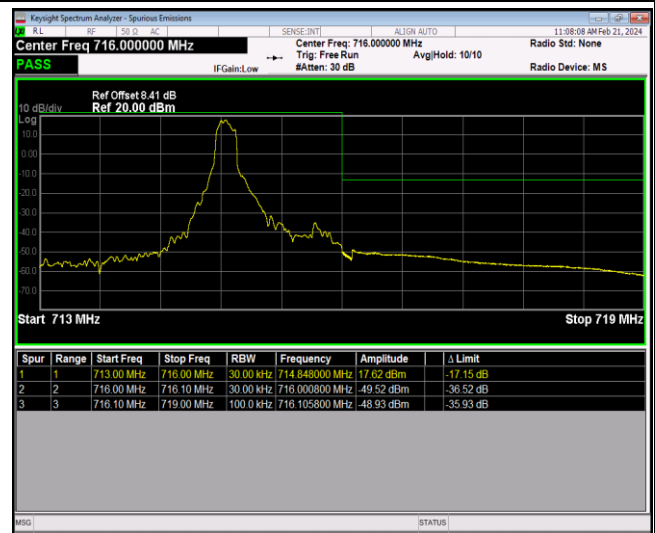

Band12-1.4MHz-16QAM-23173-1RB#0

Band12-1.4MHz-16QAM-23173-6RB#0