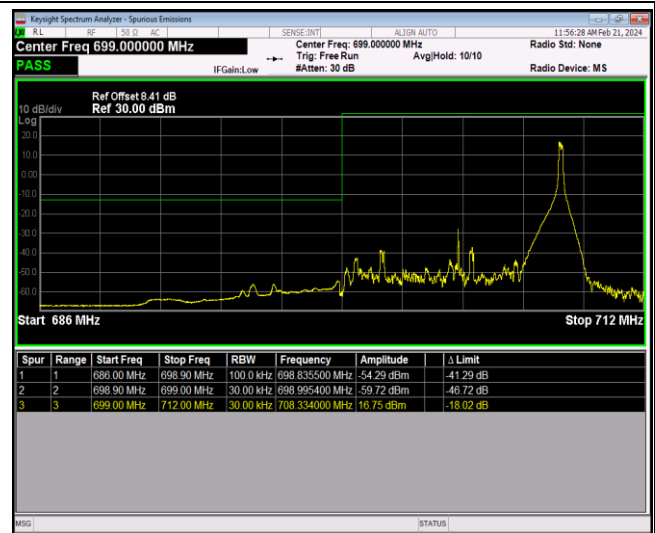

Band12-10MHz-16QAM-23060-1RB#49

Band12-10MHz-16QAM-23130-1RB#0