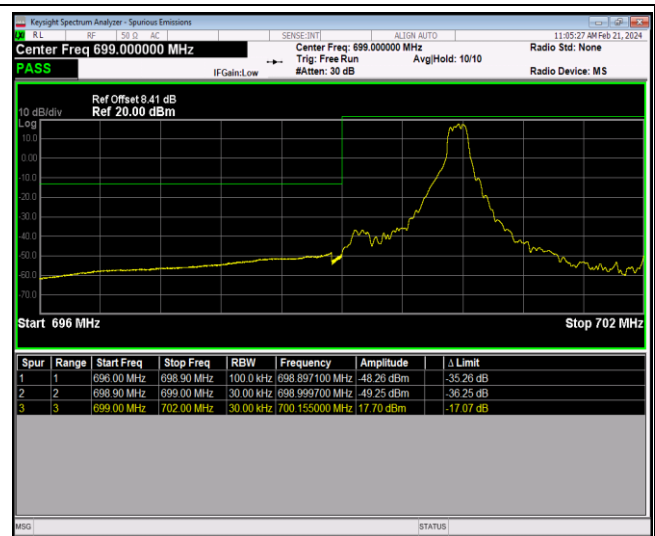

Band12-1.4MHz-QPSK-23173-1RB#0

Band12-1.4MHz-QPSK-23173-1RB#5

Band12-1.4MHz-QPSK-23173-6RB#0

Band12-1.4MHz-16QAM-23017-1RB#0

Band12-1.4MHz-16QAM-23017-1RB#5

Band12-1.4MHz-16QAM-23017-6RB#0

Band12-1.4MHz-16QAM-23173-1RB#0