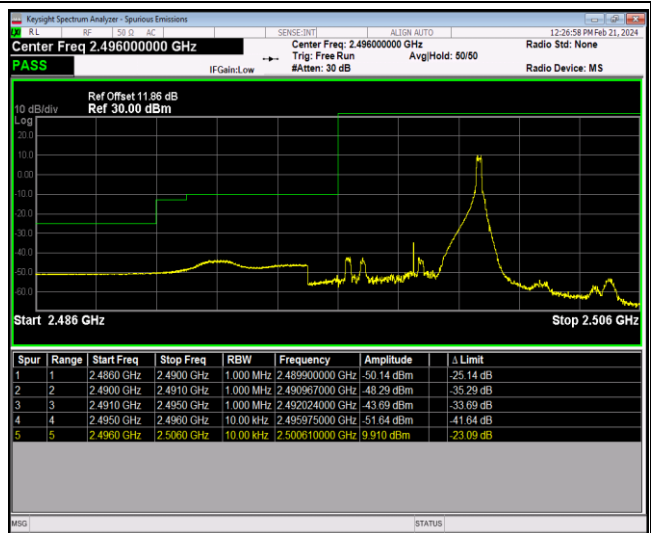

Band41-5MHz-QPSK-39675-1RB#24

Band41-5MHz-QPSK-41565-1RB#0