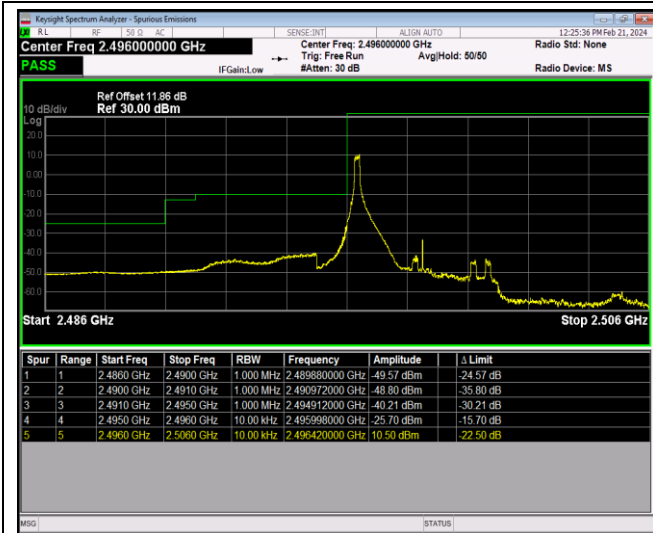

Band12-10MHz-64QAM-23060-1RB#49

Band12-10MHz-64QAM-23060-50RB#0

Band12-10MHz-64QAM-23130-1RB#0

Band12-10MHz-64QAM-23130-1RB#49

Band12-10MHz-64QAM-23130-50RB#0

Band41-5MHz-QPSK-39675-1RB#0

Band41-5MHz-QPSK-39675-1RB#24