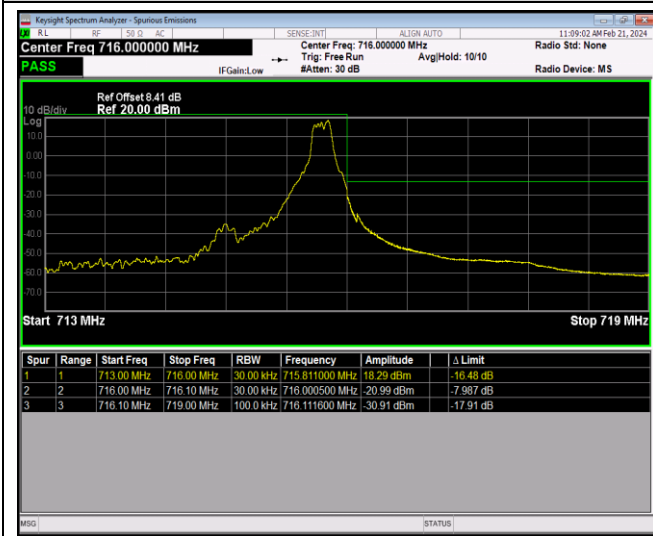

Band12-1.4MHz-QPSK-23173-1RB#5

Band12-1.4MHz-16QAM-23017-1RB#0