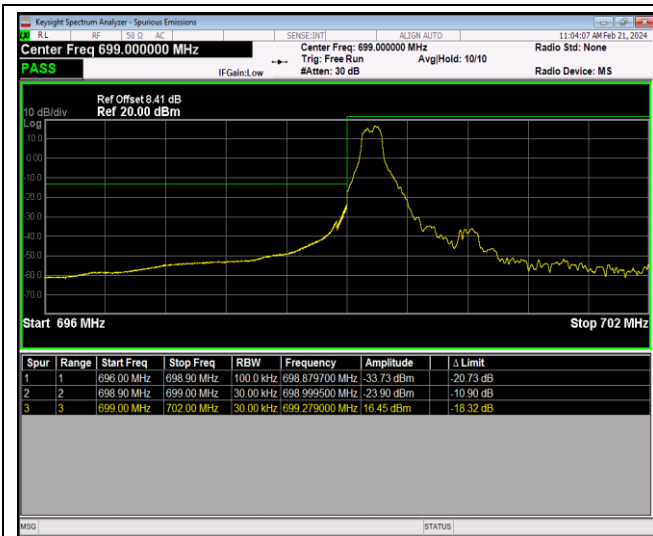

Band12-1.4MHz-QPSK-23173-1RB#0

Band12-1.4MHz-QPSK-23173-1RB#5

Band12-1.4MHz-QPSK-23173-6RB#0

Band12-1.4MHz-16QAM-23017-1RB#0

Band12-1.4MHz-16QAM-23017-1RB#5

Band12-1.4MHz-16QAM-23017-6RB#0

Band12-1.4MHz-16QAM-23173-1RB#0