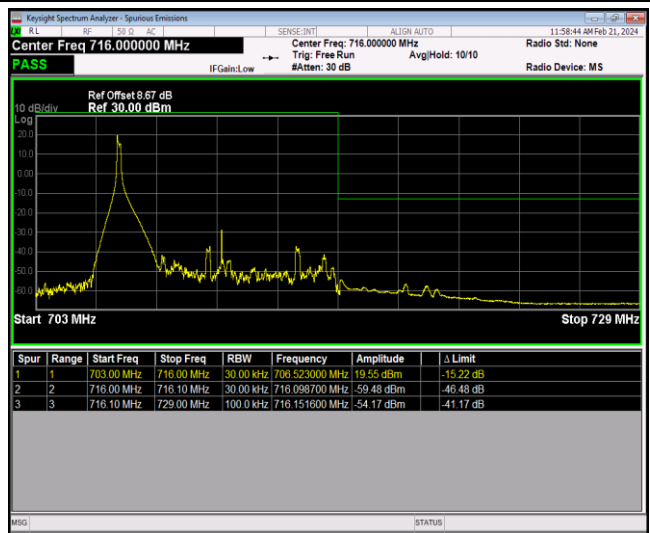

Band12-1.4MHz-64QAM-23173-6RB#0

Band12-10MHz-QPSK-23060-1RB#0

Band12-10MHz-QPSK-23060-1RB#49

Band12-10MHz-QPSK-23060-50RB#0

Band12-10MHz-QPSK-23130-1RB#0

Band12-10MHz-QPSK-23130-1RB#49

Band12-10MHz-QPSK-23130-50RB#0