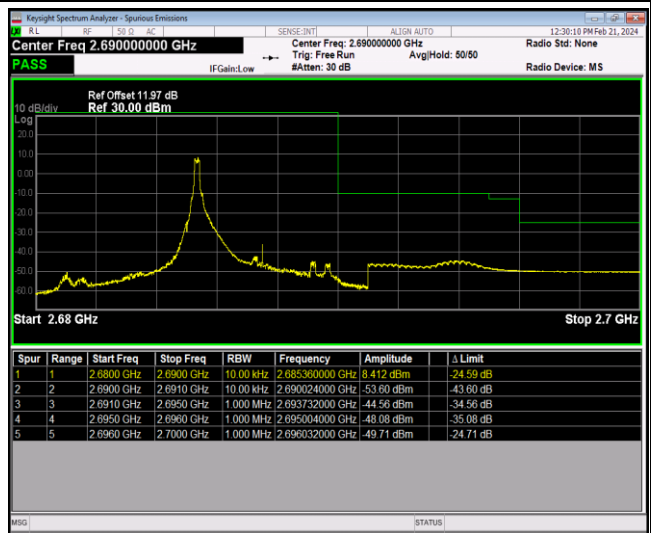

Band41-5MHz-QPSK-41565-1RB#0

Band41-5MHz-QPSK-41565-25RB#0