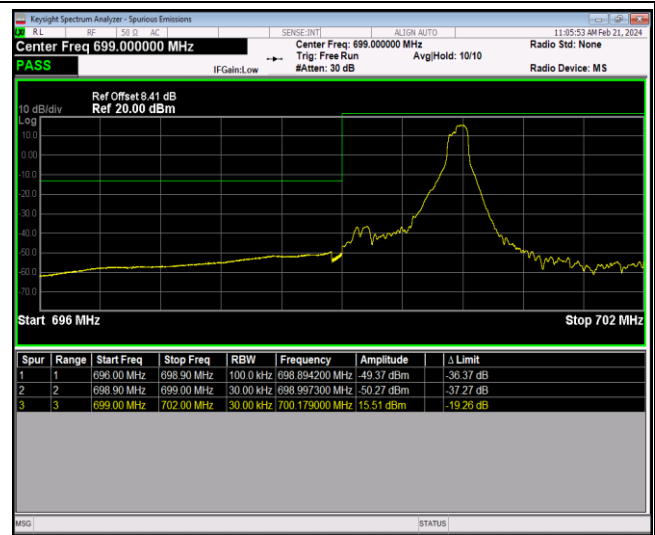

Band12-1.4MHz-16QAM-23173-1RB#5

Band12-1.4MHz-16QAM-23173-6RB#0

Band12-1.4MHz-64QAM-23017-1RB#0

Band12-1.4MHz-64QAM-23017-1RB#5

Band12-1.4MHz-64QAM-23017-6RB#0

Band12-1.4MHz-64QAM-23173-1RB#0

Band12-1.4MHz-64QAM-23173-1RB#5