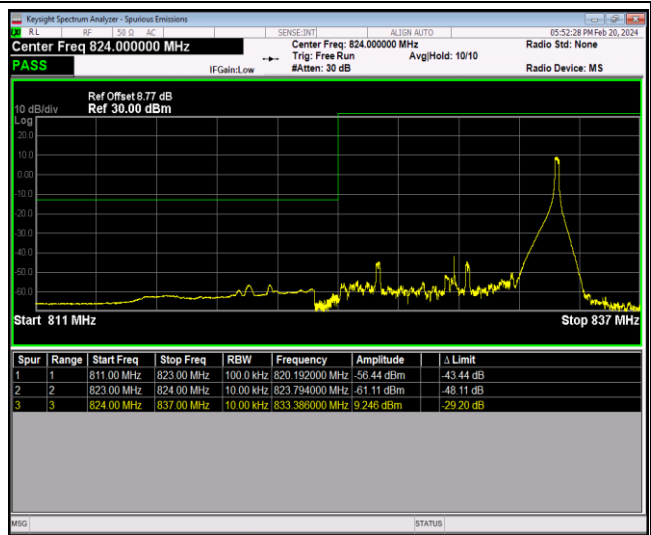

Band5-10MHz-64QAM-20450-1RB#49

Band5-10MHz-64QAM-20600-1RB#0