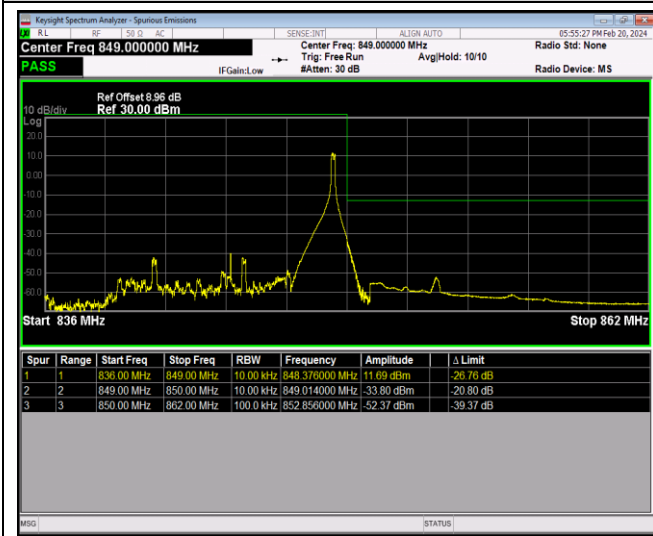

Band5-10MHz-QPSK-20600-1RB#49

Band5-10MHz-16QAM-20450-1RB#0