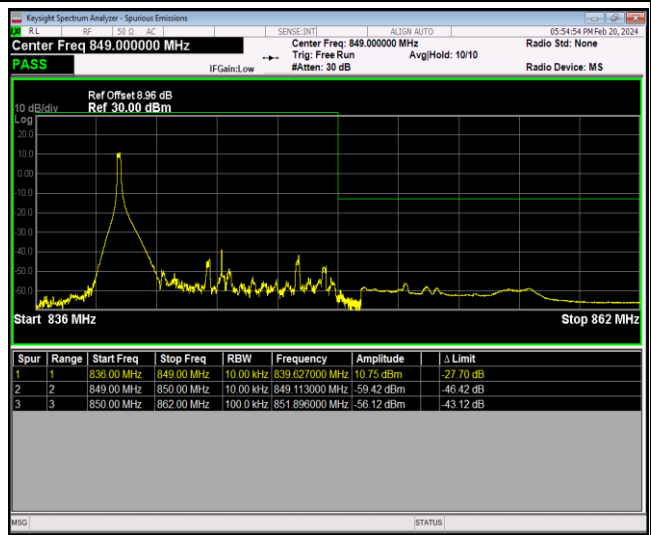

Band5-10MHz-QPSK-20600-50RB#0

Band5-10MHz-16QAM-20450-1RB#0

Band5-10MHz-16QAM-20450-1RB#49

Band5-10MHz-16QAM-20450-50RB#0

Band5-10MHz-16QAM-20600-1RB#0

Band5-10MHz-16QAM-20600-1RB#49

Band5-10MHz-16QAM-20600-50RB#0