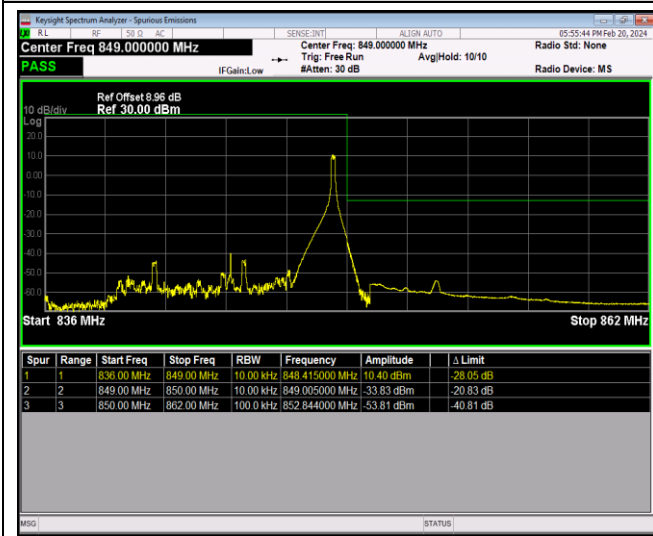

Band5-10MHz-QPSK-20600-50RB#0

Band5-10MHz-16QAM-20450-1RB#0

Band5-10MHz-16QAM-20450-1RB#49

Band5-10MHz-16QAM-20450-50RB#0

Band5-10MHz-16QAM-20600-1RB#0

Band5-10MHz-16QAM-20600-1RB#49

Band5-10MHz-16QAM-20600-50RB#0