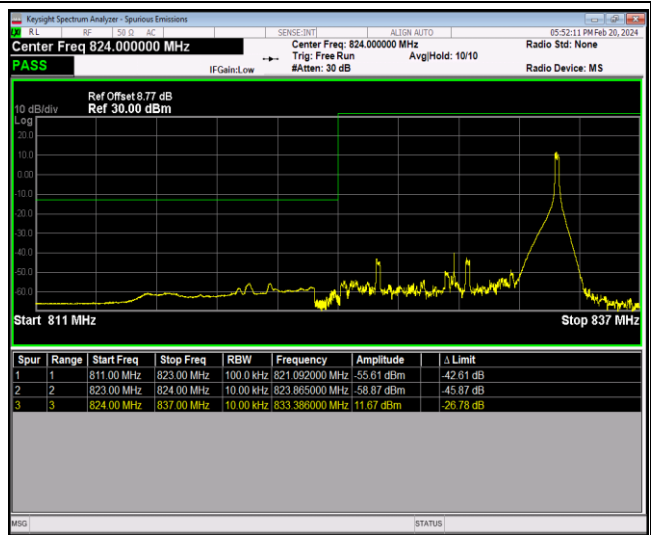

Band5-10MHz-QPSK-20600-50RB#0

Band5-10MHz-16QAM-20450-1RB#0

Band5-10MHz-16QAM-20450-1RB#49

Band5-10MHz-16QAM-20450-50RB#0

Band5-10MHz-16QAM-20600-1RB#0

Band5-10MHz-16QAM-20600-1RB#49

Band5-10MHz-16QAM-20600-50RB#0