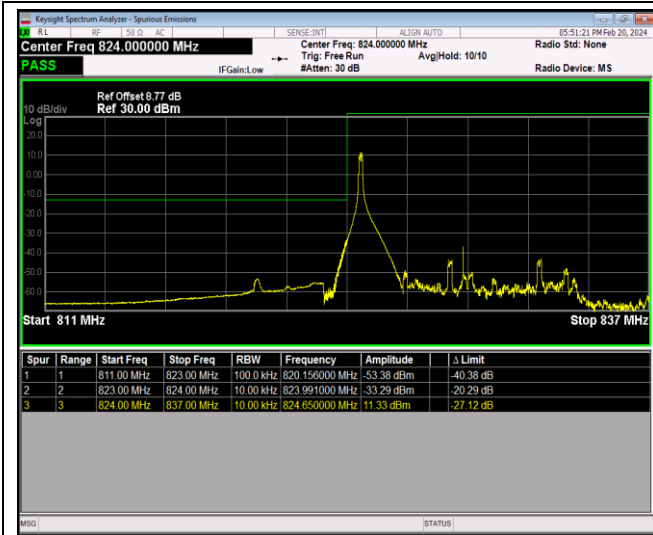

Band5-10MHz-16QAM-20450-1RB#0

Band5-10MHz-16QAM-20450-50RB#0