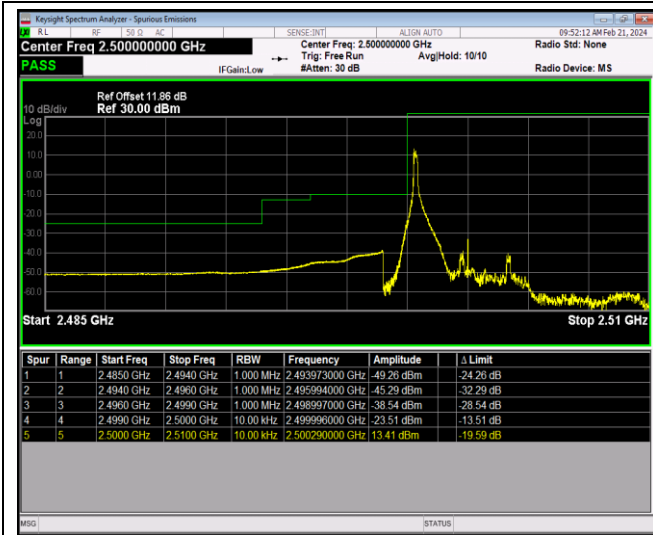

Band7-5MHz-QPSK-20775-1RB#0

Band7-5MHz-QPSK-20775-25RB#0