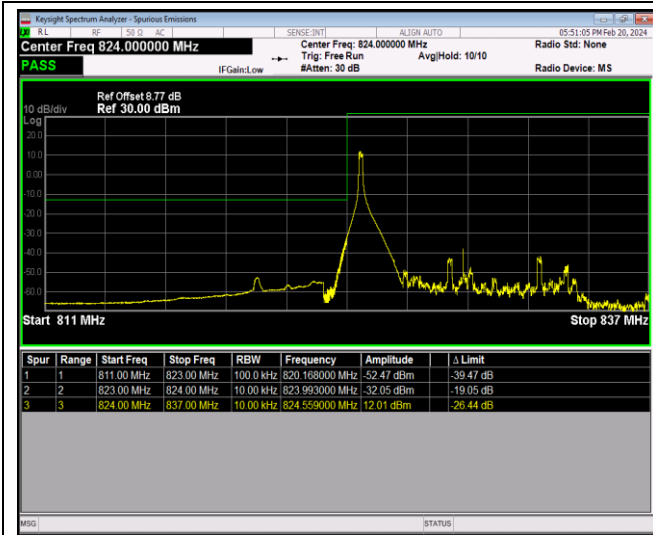

Band5-1.4MHz-64QAM-20643-1RB#5

Band5-1.4MHz-64QAM-20643-6RB#0

Band5-10MHz-QPSK-20450-1RB#0

Band5-10MHz-QPSK-20450-1RB#49

Band5-10MHz-QPSK-20450-50RB#0

Band5-10MHz-QPSK-20600-1RB#0

Band5-10MHz-QPSK-20600-1RB#49