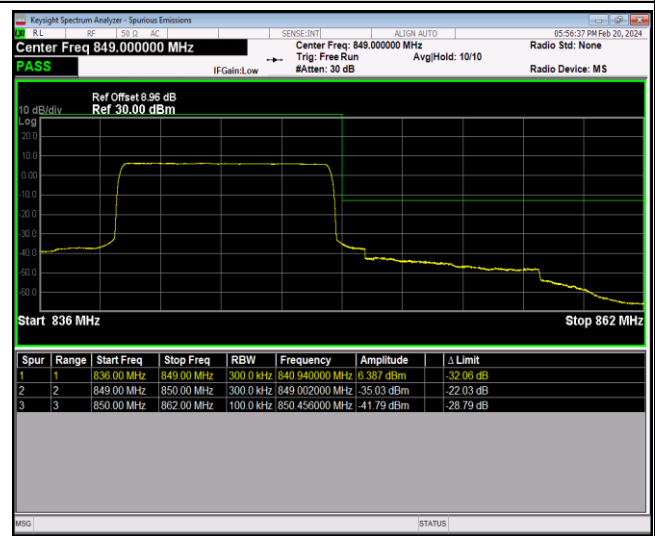

Band5-10MHz-QPSK-20600-50RB#0

Band5-10MHz-16QAM-20450-1RB#49