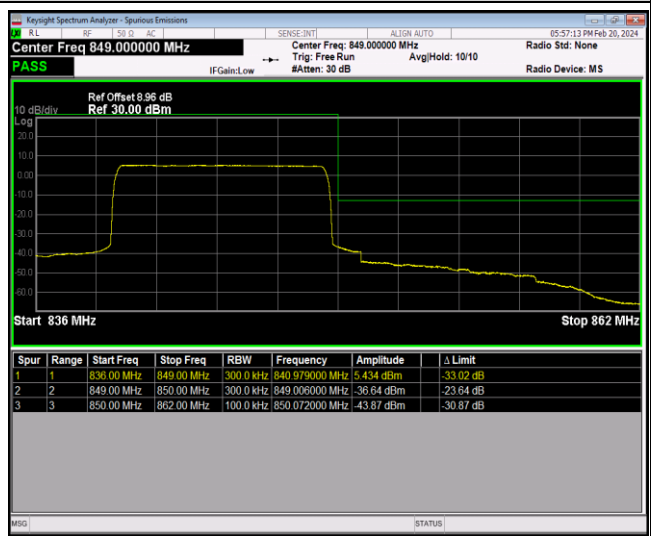

Band5-10MHz-16QAM-20600-50RB#0

Band5-10MHz-64QAM-20450-1RB#49