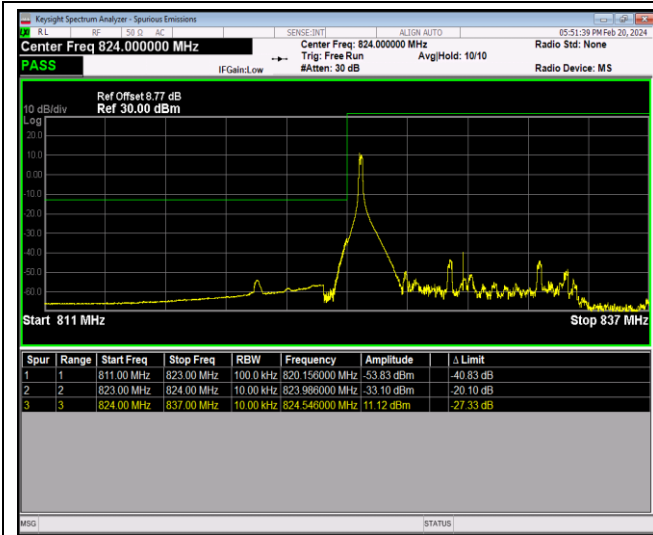

Band5-10MHz-64QAM-20450-1RB#0

Band5-10MHz-64QAM-20450-50RB#0