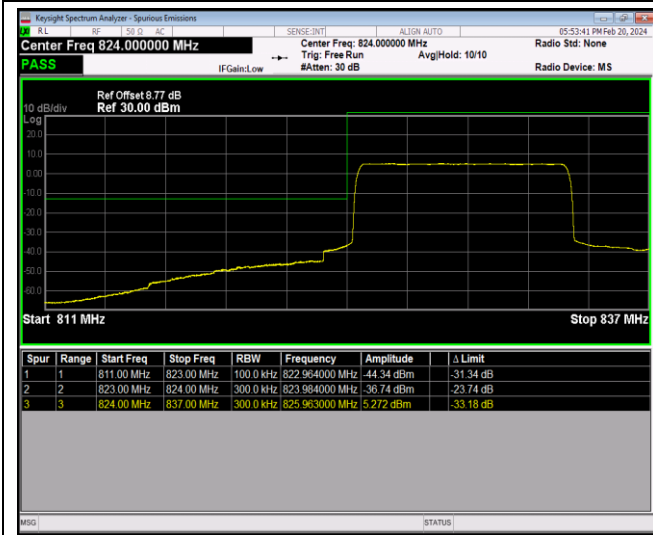

Band5-10MHz-QPSK-20600-50RB#0

Band5-10MHz-16QAM-20450-1RB#0

Band5-10MHz-16QAM-20450-1RB#49

Band5-10MHz-16QAM-20450-50RB#0

Band5-10MHz-16QAM-20600-1RB#0

Band5-10MHz-16QAM-20600-1RB#49

Band5-10MHz-16QAM-20600-50RB#0