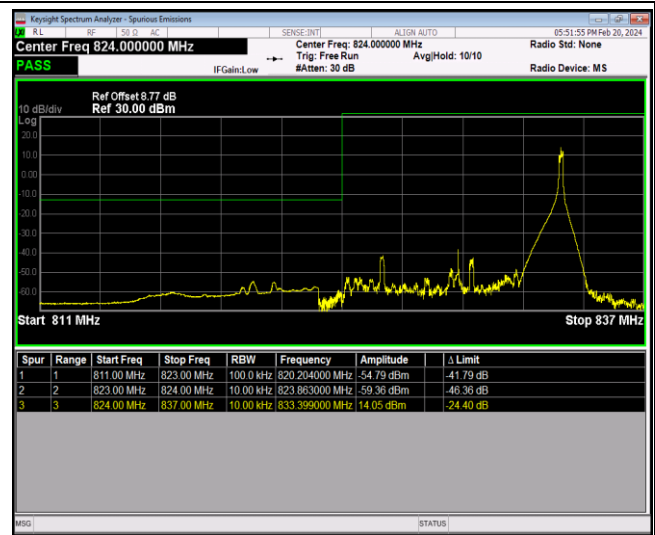

Band5-1.4MHz-64QAM-20643-1RB#5

Band5-1.4MHz-64QAM-20643-6RB#0

Band5-10MHz-QPSK-20450-1RB#0

Band5-10MHz-QPSK-20450-1RB#49

Band5-10MHz-QPSK-20450-50RB#0

Band5-10MHz-QPSK-20600-1RB#0

Band5-10MHz-QPSK-20600-1RB#49