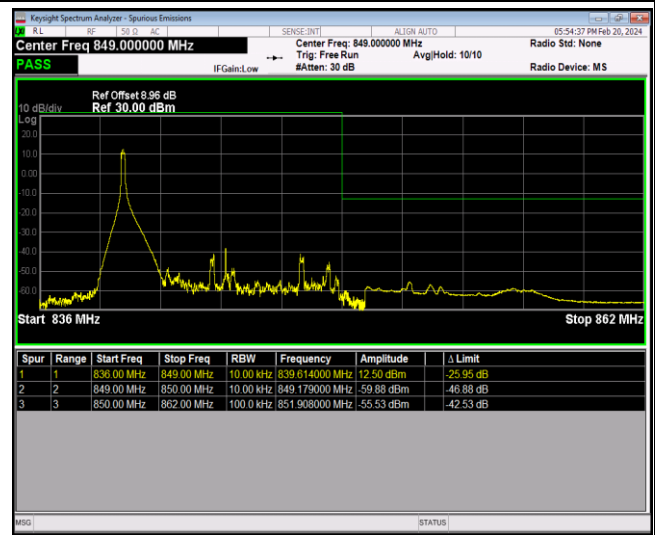

Band5-1.4MHz-64QAM-20643-1RB#5

Band5-1.4MHz-64QAM-20643-6RB#0

Band5-10MHz-QPSK-20450-1RB#0

Band5-10MHz-QPSK-20450-1RB#49

Band5-10MHz-QPSK-20450-50RB#0

Band5-10MHz-QPSK-20600-1RB#0

Band5-10MHz-QPSK-20600-1RB#49