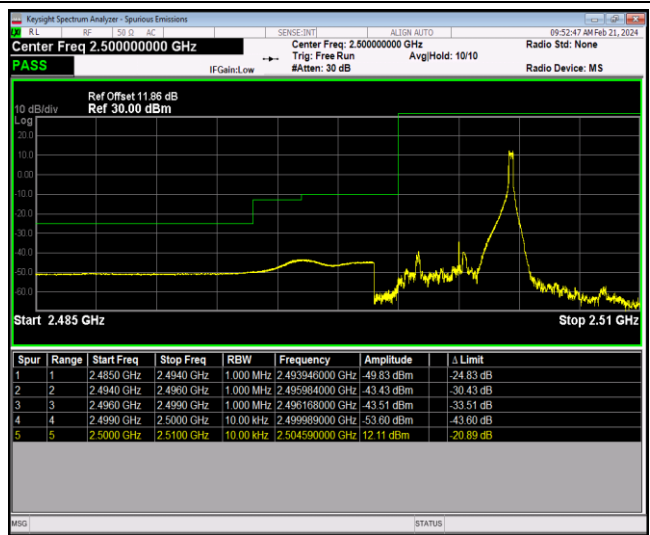

Band7-5MHz-QPSK-20775-1RB#24

Band7-5MHz-QPSK-21425-1RB#0