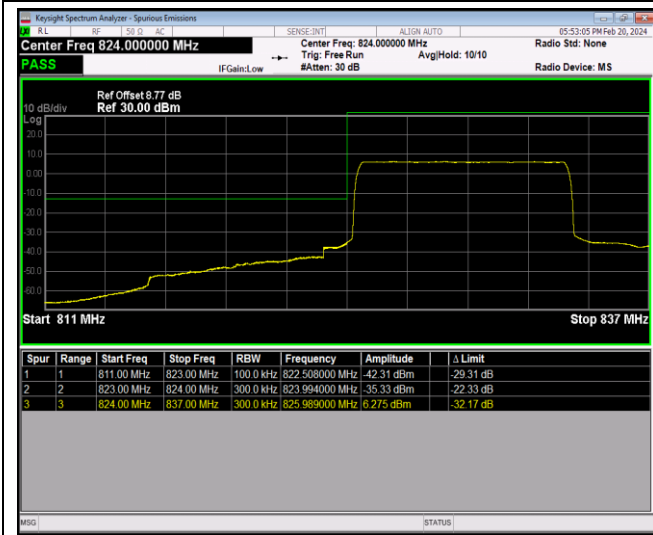

Band5-1.4MHz-64QAM-20643-1RB#5

Band5-1.4MHz-64QAM-20643-6RB#0

Band5-10MHz-QPSK-20450-1RB#0

Band5-10MHz-QPSK-20450-1RB#49

Band5-10MHz-QPSK-20450-50RB#0

Band5-10MHz-QPSK-20600-1RB#0

Band5-10MHz-QPSK-20600-1RB#49