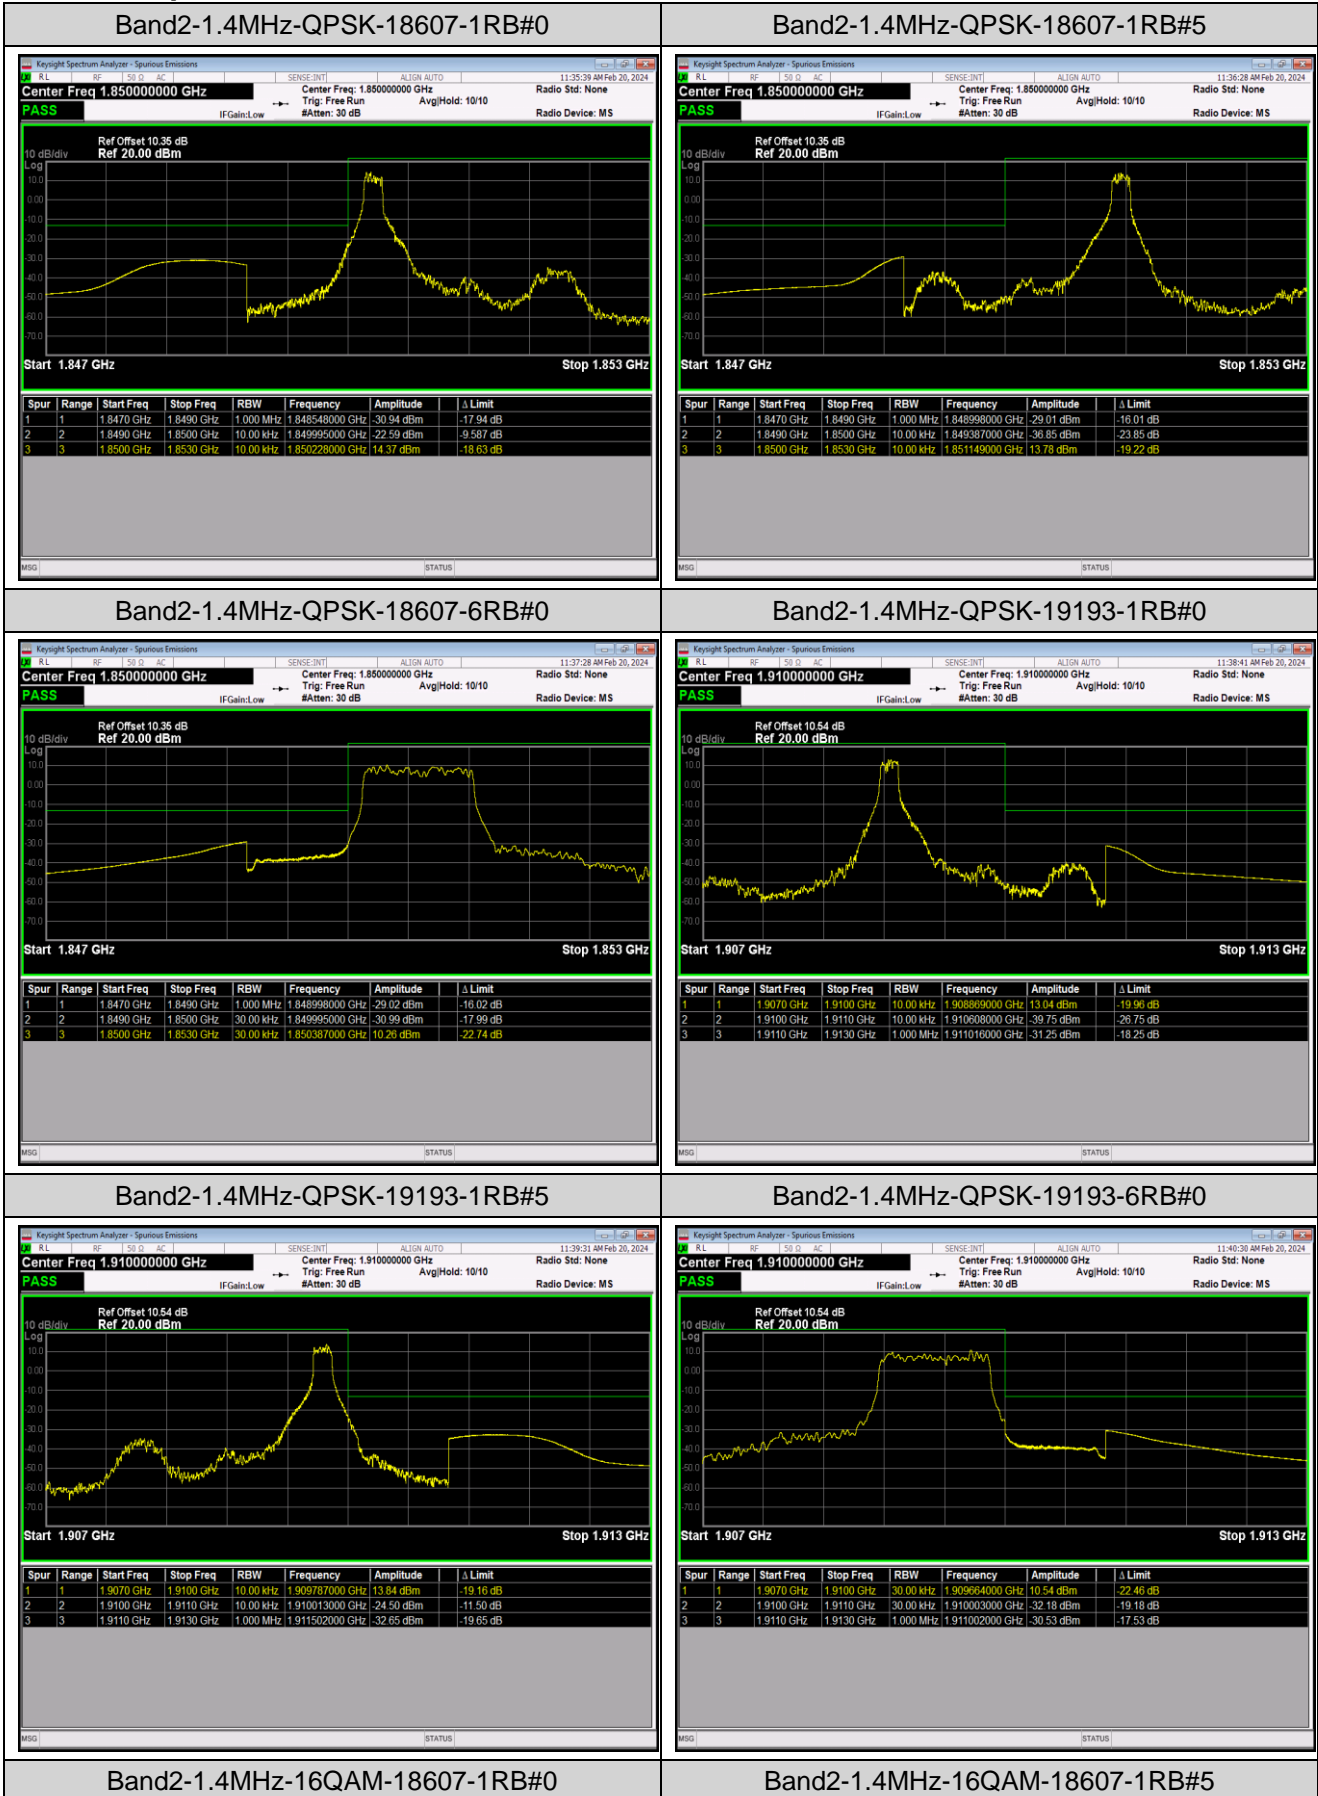

S Test Graphs