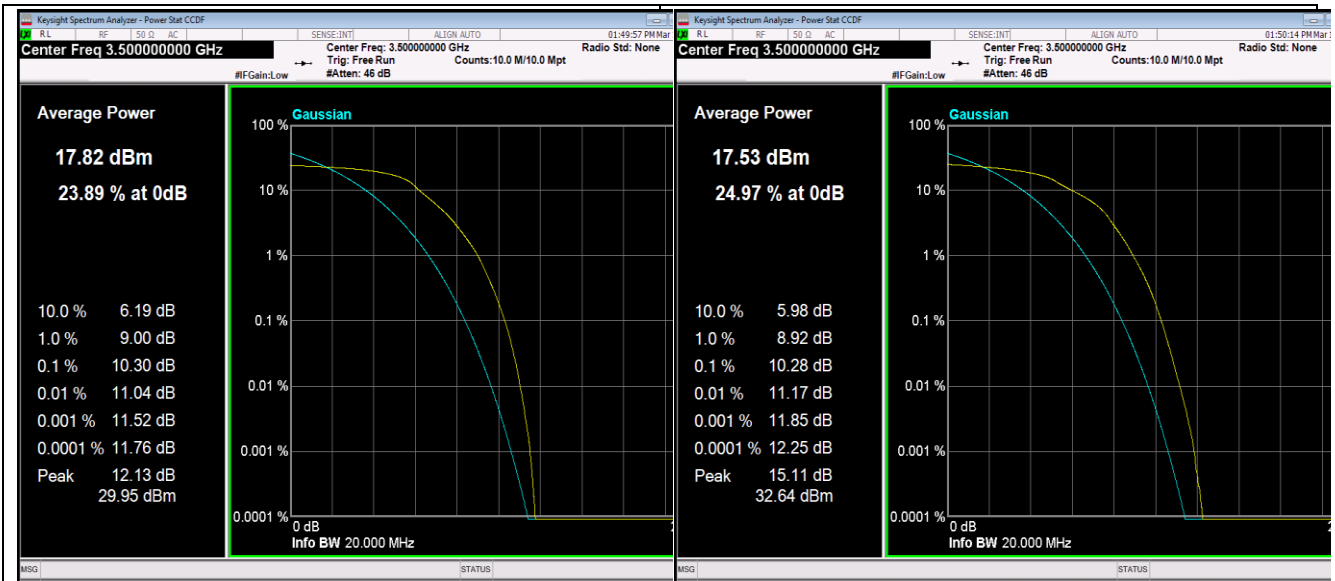

42(3450-3550)-20MHz-64QAM-42590-100RB#0-PASS