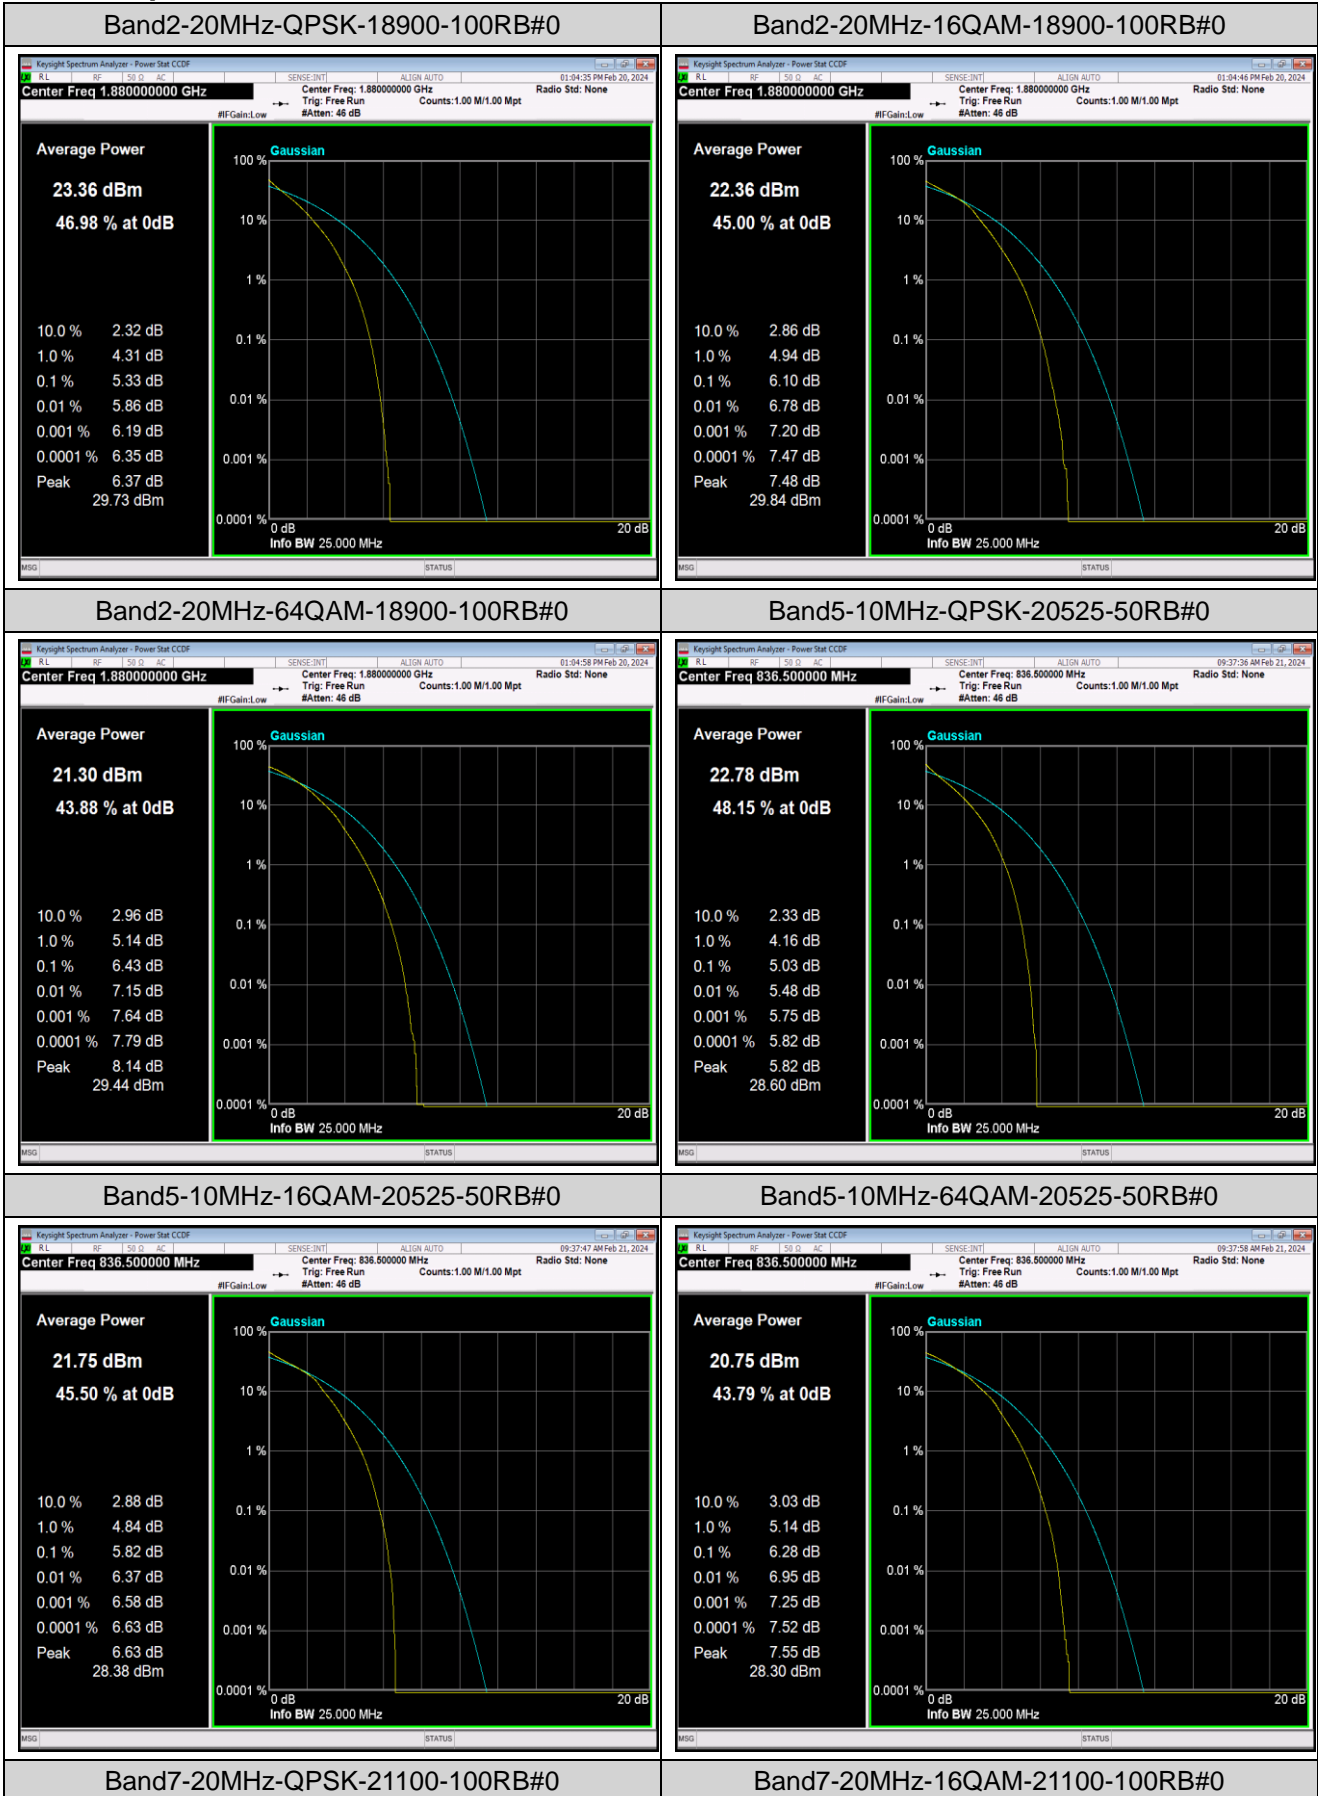

Test Graphs