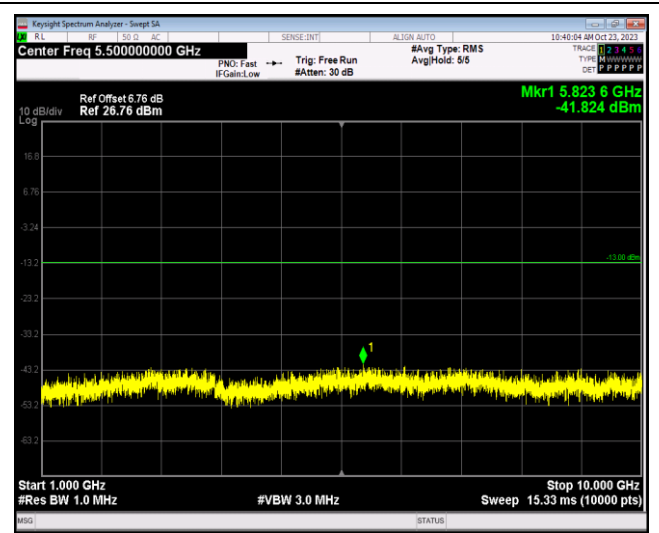

Band17-5MHz-64QAM-23755-1RB#0-Range2:1000~10000MHz

Band17-5MHz-64QAM-23790-1RB#0-Range2:1000~10000MHz