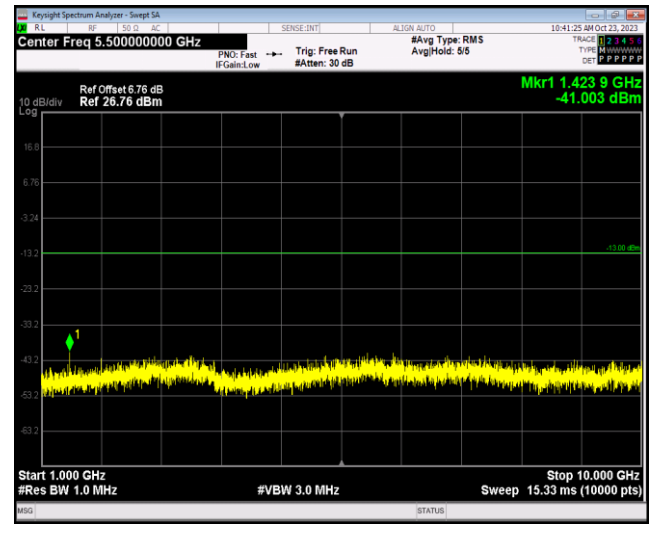

Band17-5MHz-16QAM-23790-1RB#0-Range1:30~1000MHz

Band17-5MHz-16QAM-23790-1RB#0-Range2:1000~10000MHz

Band17-5MHz-16QAM-23825-1RB#0-Range1:30~1000MHz

Band17-5MHz-16QAM-23825-1RB#0-Range2:1000~10000MHz

Band17-5MHz-64QAM-23755-1RB#0-Range1:30~1000MHz