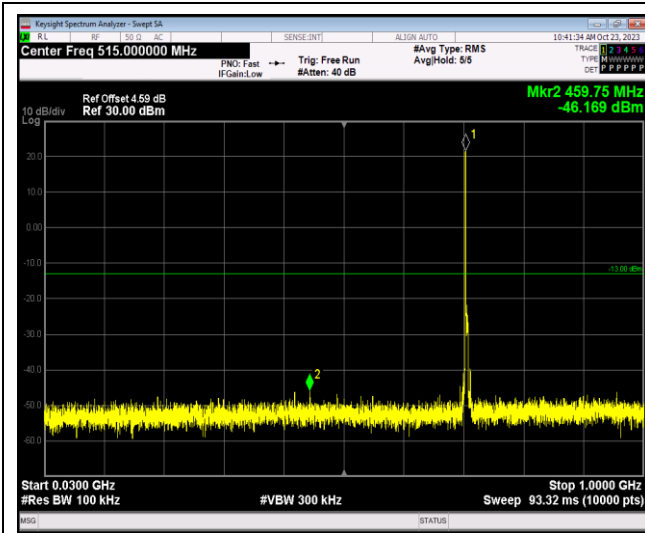

Band17-5MHz-64QAM-23755-1RB#0-Range2:1000~10000MHz

Band17-5MHz-64QAM-23790-1RB#0-Range1:30~1000MHz

Band17-5MHz-64QAM-23790-1RB#0-Range2:1000~10000MHz

Band17-5MHz-64QAM-23825-1RB#0-Range1:30~1000MHz

Band17-5MHz-64QAM-23825-1RB#0-Range2:1000~10000MHz