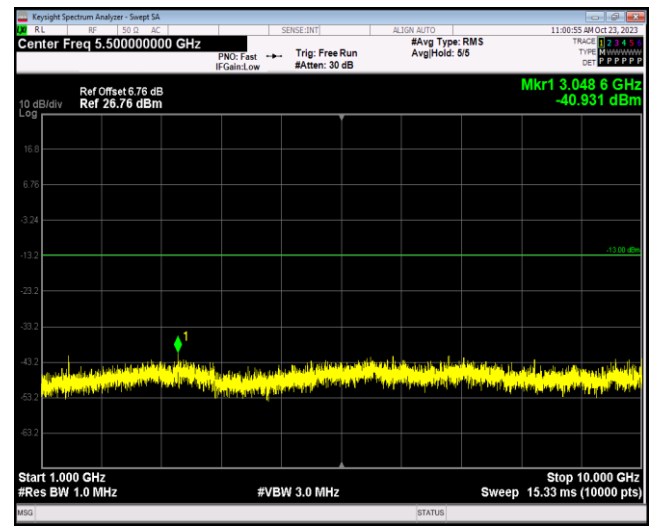

Band17-10MHz-16QAM-23800-1RB#0-Range1:30~1000MHz

Band17-10MHz-16QAM-23800-1RB#0-Range2:1000~10000MHz

Band17-10MHz-64QAM-23780-1RB#0-Range1:30~1000MHz

Band17-10MHz-64QAM-23780-1RB#0-Range2:1000~10000MHz

Band17-10MHz-64QAM-23790-1RB#0-Range1:30~1000MHz