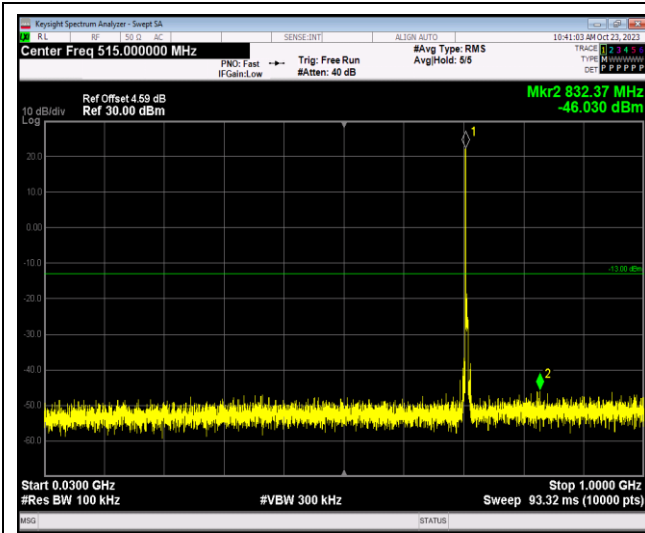

Band17-5MHz-QPSK-23825-1RB#0-Range1:30~1000MHz

Band17-5MHz-16QAM-23755-1RB#0-Range1:30~1000MHz