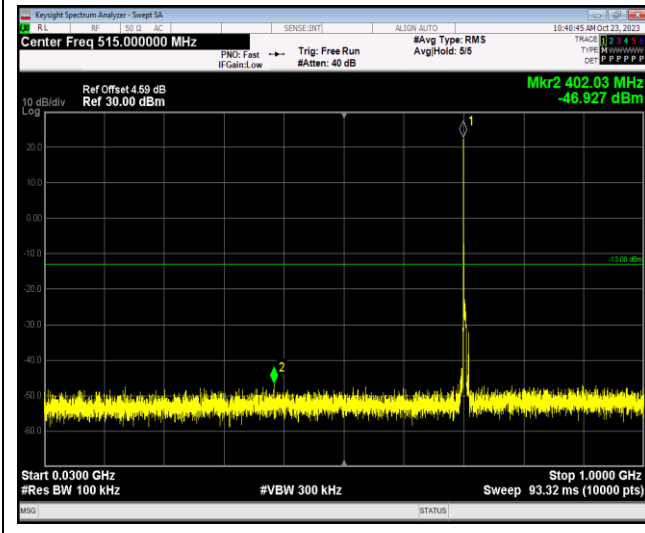

Band17-5MHz-64QAM-23790-1RB#0-Range1:30~1000MHz

Band17-5MHz-64QAM-23825-1RB#0-Range1:30~1000MHz