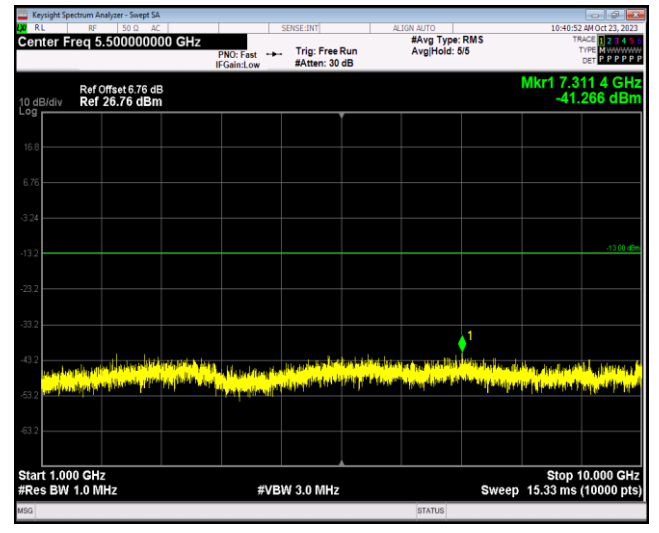

Band17-5MHz-64QAM-23755-1RB#0-Range2:1000~10000MHz

Band17-5MHz-64QAM-23790-1RB#0-Range1:30~1000MHz

Band17-5MHz-64QAM-23790-1RB#0-Range2:1000~10000MHz

Band17-5MHz-64QAM-23825-1RB#0-Range1:30~1000MHz

Band17-5MHz-64QAM-23825-1RB#0-Range2:1000~10000MHz