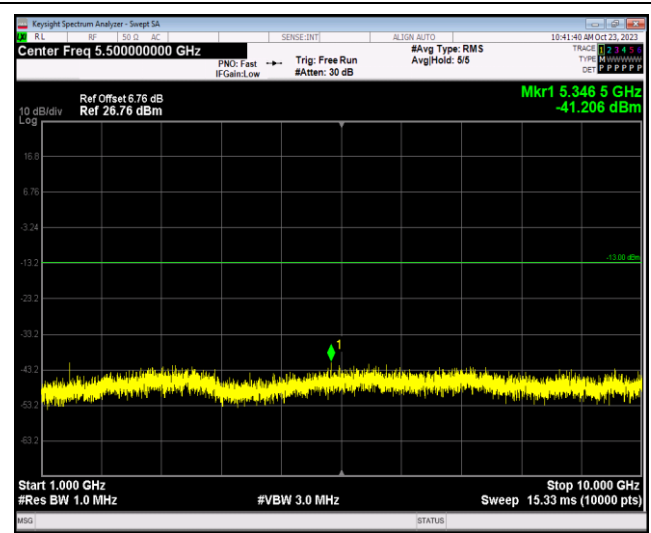

Band17-5MHz-64QAM-23825-1RB#0-Range2:1000~10000MHz

Band17-10MHz-QPSK-23780-1RB#0-Range2:1000~10000MHz