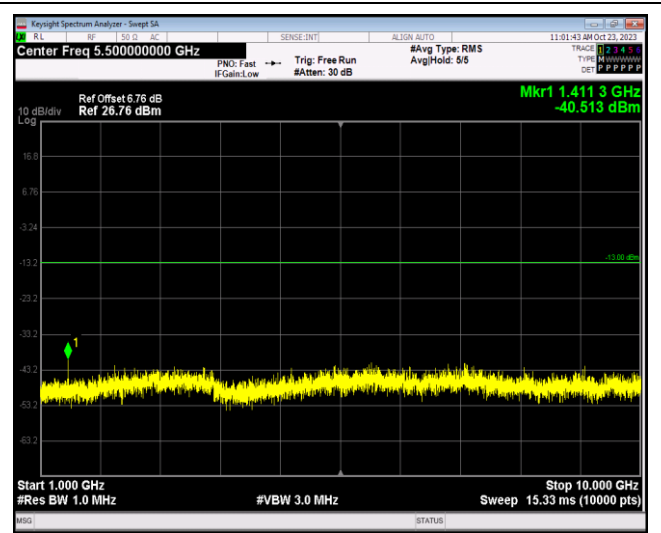

Band17-10MHz-64QAM-23790-1RB#0-Range2:1000~10000MHz

Band17-10MHz-64QAM-23800-1RB#0-Range2:1000~10000MHz