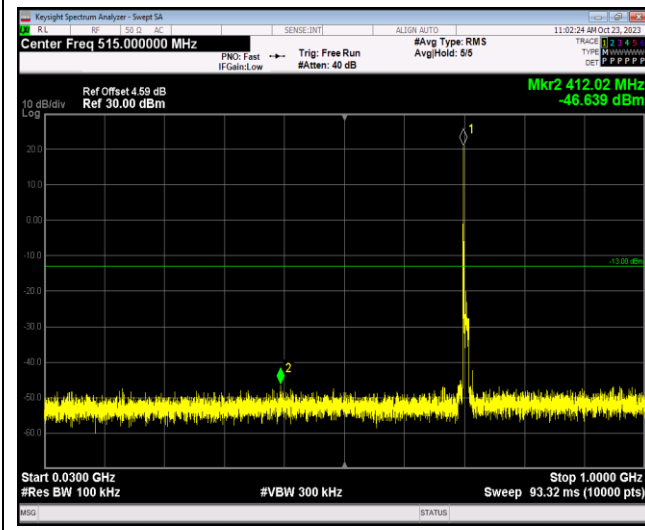

Band17-10MHz-64QAM-23800-1RB#0-Range1:30~1000MHz

Band26-1.4MHz-QPSK-26697-1RB#0-Range1:30~1000MHz