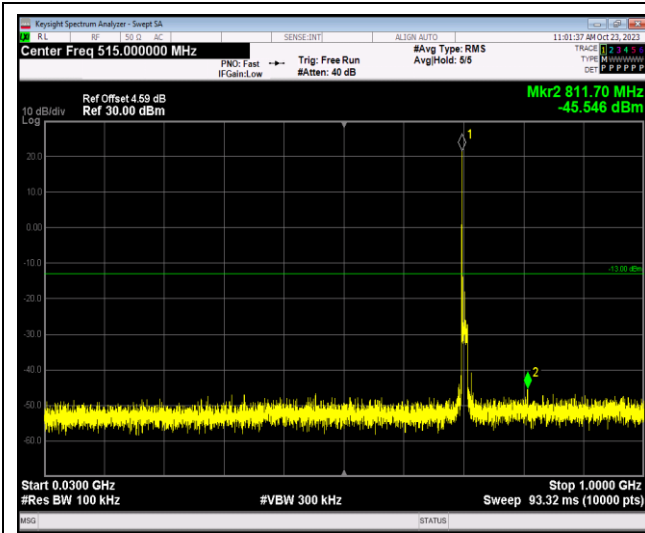

Band17-10MHz-64QAM-23790-1RB#0-Range1:30~1000MHz

Band17-10MHz-64QAM-23800-1RB#0-Range1:30~1000MHz