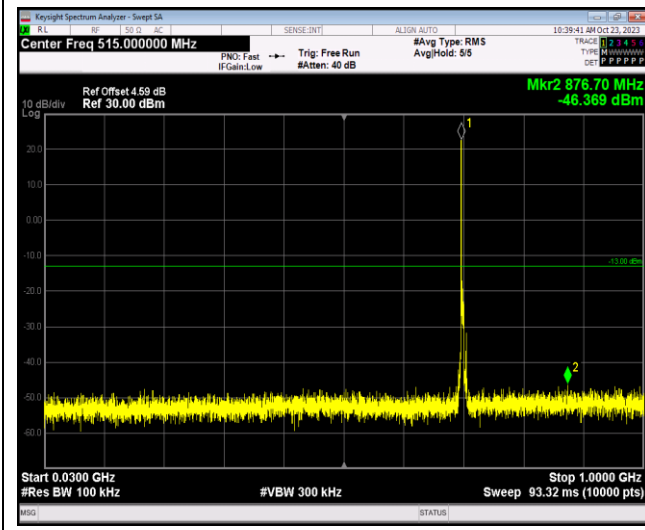

Band17-5MHz-QPSK-23790-1RB#0-Range2:1000~10000MHz

Band17-5MHz-QPSK-23825-1RB#0-Range1:30~1000MHz

Band17-5MHz-QPSK-23825-1RB#0-Range2:1000~10000MHz

Band17-5MHz-16QAM-23755-1RB#0-Range1:30~1000MHz

Band17-5MHz-16QAM-23755-1RB#0-Range2:1000~10000MHz