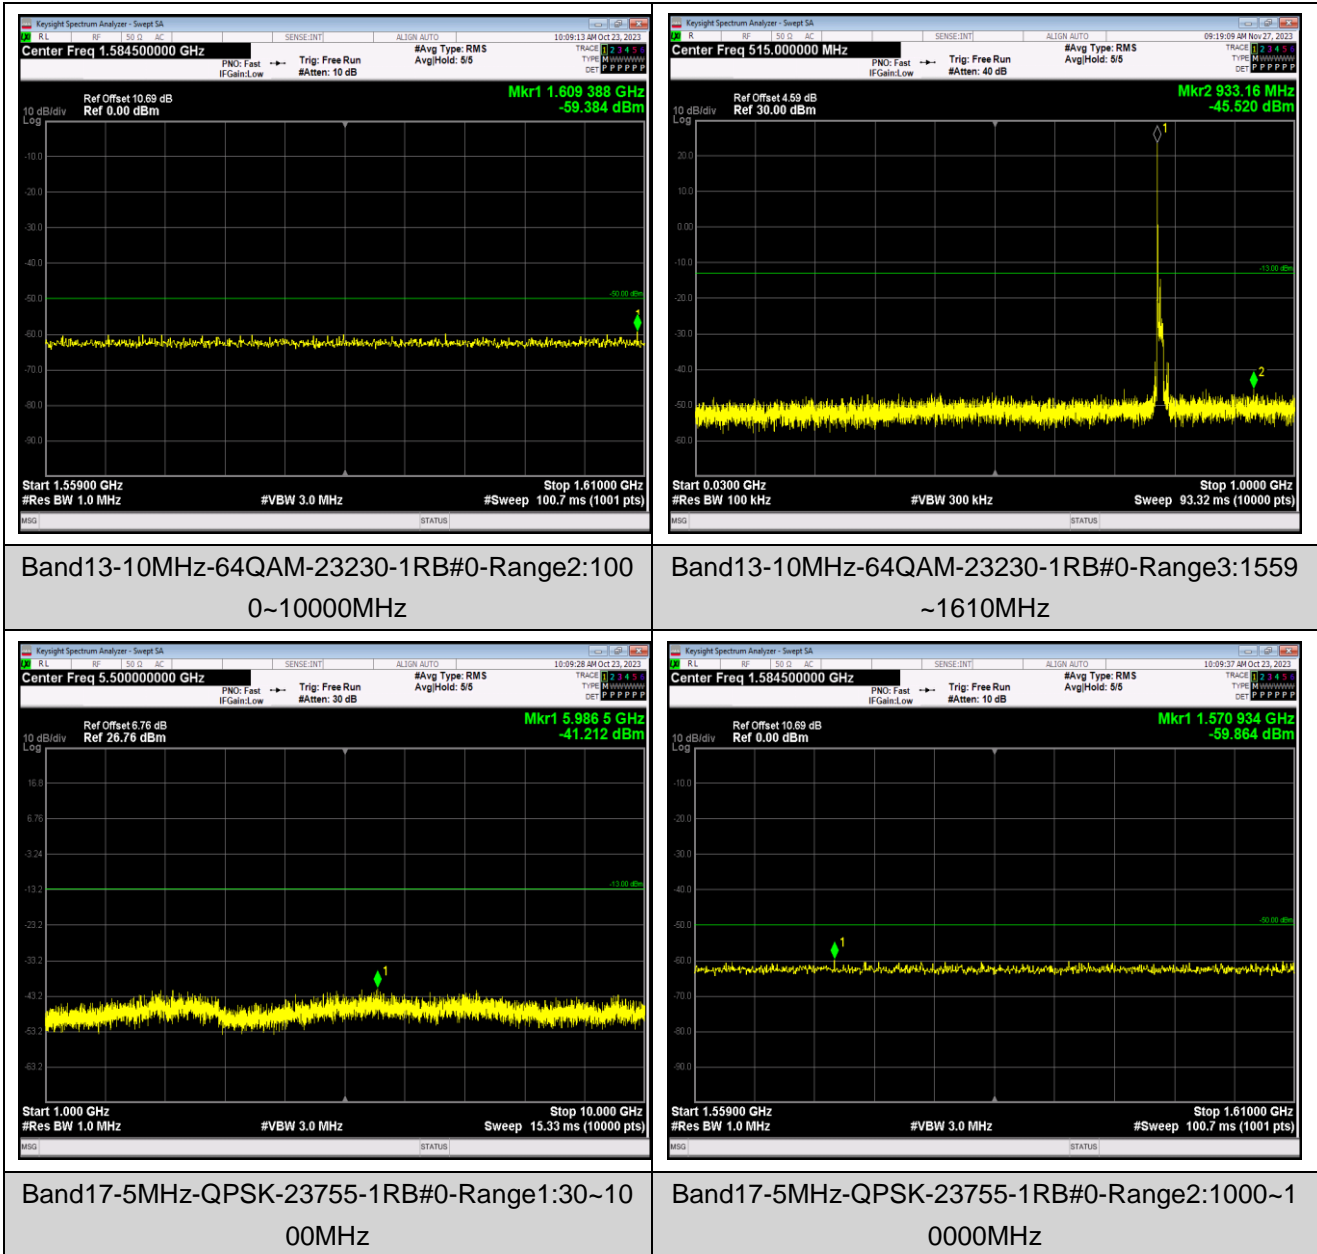

Band13-10MHz-16QAM-23230-1RB#0-Range1:30~1000MHz

Band13-10MHz-16QAM-23230-1RB#0-Range2:1000~1000MHz

Band13-10MHz-16QAM-23230-1RB#0-Range3:1559~1610MHz

Band13-10MHz-64QAM-23230-1RB#0-Range1:30~1000MHz

Band17-5MHz-QPSK-23790-1RB#0-Range1:30~1000MHz

Band17-5MHz-QPSK-23790-1RB#0-Range2:1000~10000MHz

Band17-5MHz-QPSK-23825-1RB#0-Range1:30~1000MHz

Band17-5MHz-QPSK-23825-1RB#0-Range2:1000~10000MHz

Band17-5MHz-16QAM-23755-1RB#0-Range1:30~1000MHz

Band17-5MHz-16QAM-23755-1RB#0-Range2:1000~10000MHz