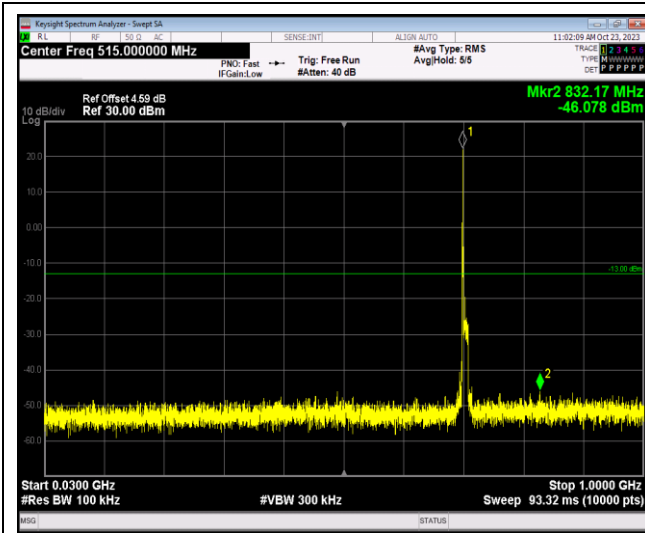

Band17-10MHz-16QAM-23800-1RB#0-Range1:30~1000MHz

Band17-10MHz-64QAM-23780-1RB#0-Range1:30~1000MHz