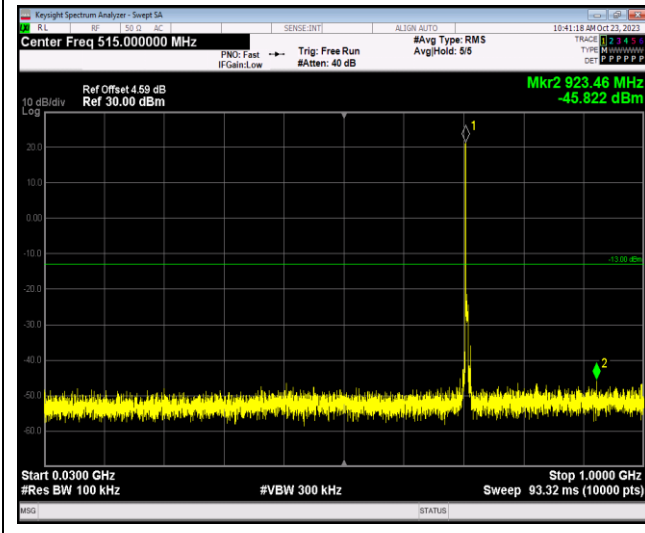

Band17-5MHz-16QAM-23790-1RB#0-Range1:30~1000MHz

Band17-5MHz-16QAM-23790-1RB#0-Range2:1000~10000MHz

Band17-5MHz-16QAM-23825-1RB#0-Range1:30~1000MHz

Band17-5MHz-16QAM-23825-1RB#0-Range2:1000~10000MHz

Band17-5MHz-64QAM-23755-1RB#0-Range1:30~1000MHz