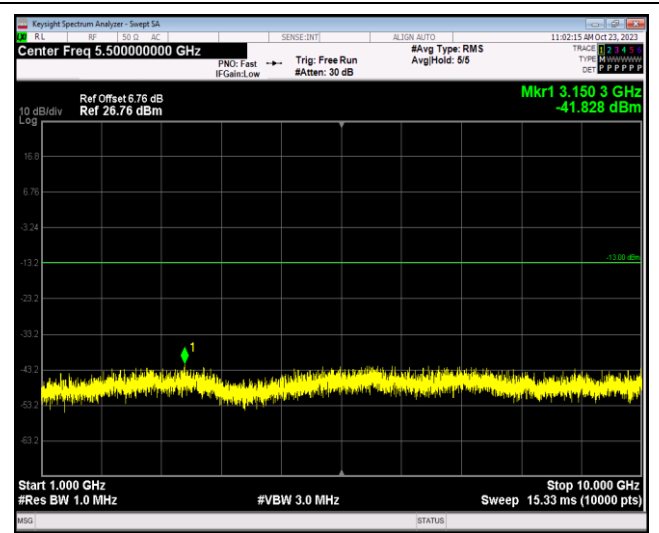

Band17-10MHz-16QAM-23800-1RB#0-Range2:1000~10000MHz

Band17-10MHz-64QAM-23780-1RB#0-Range2:1000~10000MHz