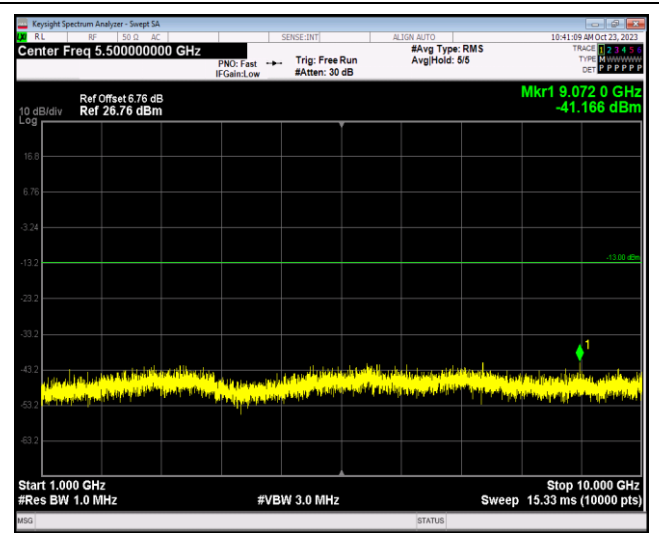

Band17-5MHz-QPSK-23790-1RB#0-Range2:1000~10000MHz

Band17-5MHz-QPSK-23825-1RB#0-Range1:30~1000MHz

Band17-5MHz-QPSK-23825-1RB#0-Range2:1000~10000MHz

Band17-5MHz-16QAM-23755-1RB#0-Range1:30~1000MHz

Band17-5MHz-16QAM-23755-1RB#0-Range2:1000~10000MHz