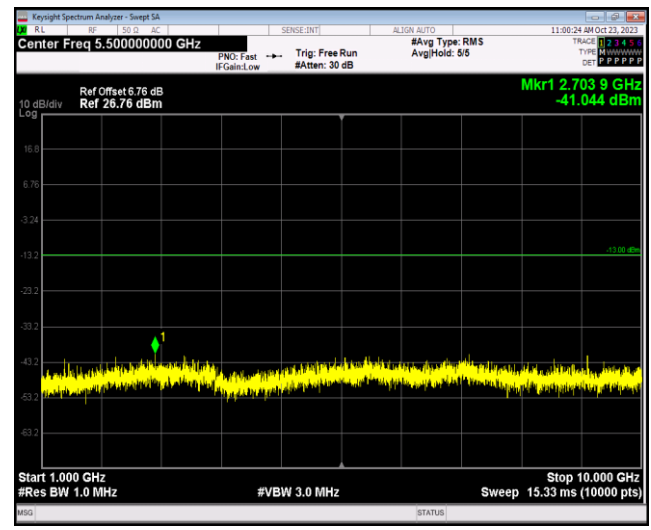

Band17-10MHz-QPSK-23780-1RB#0-Range2:1000~10000MHz

Band17-10MHz-QPSK-23790-1RB#0-Range2:1000~10000MHz