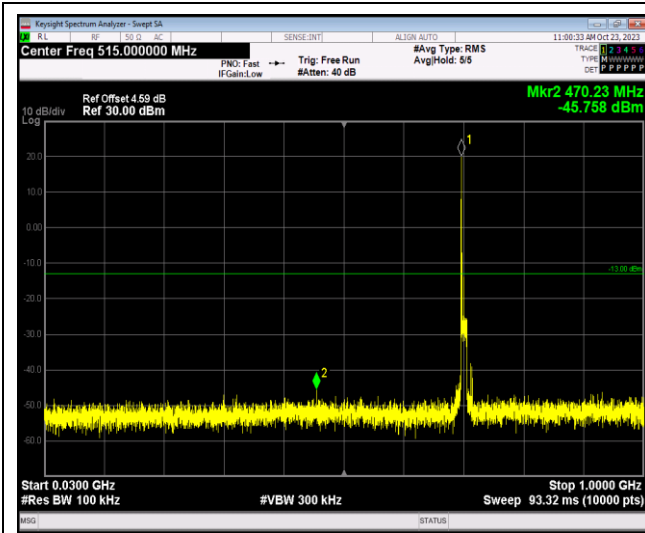

Band17-10MHz-16QAM-23790-1RB#0-Range1:30~1000MHz