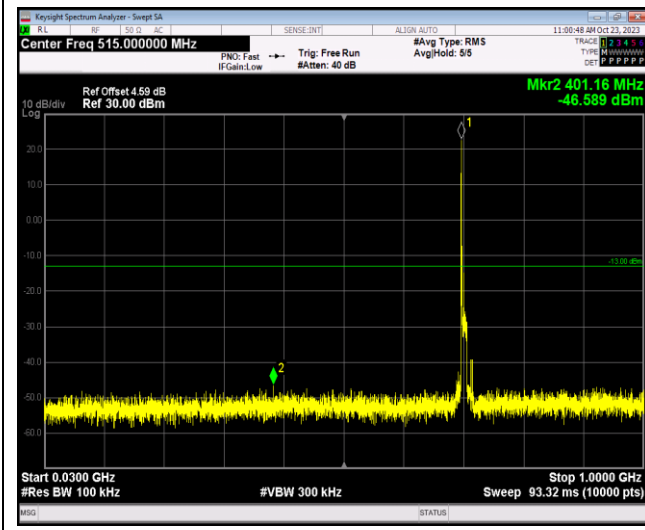

Band17-10MHz-16QAM-23800-1RB#0-Range1:30~1000MHz

Band17-10MHz-16QAM-23800-1RB#0-Range2:1000~10000MHz

Band17-10MHz-64QAM-23780-1RB#0-Range1:30~1000MHz

Band17-10MHz-64QAM-23780-1RB#0-Range2:1000~10000MHz

Band17-10MHz-64QAM-23790-1RB#0-Range1:30~1000MHz