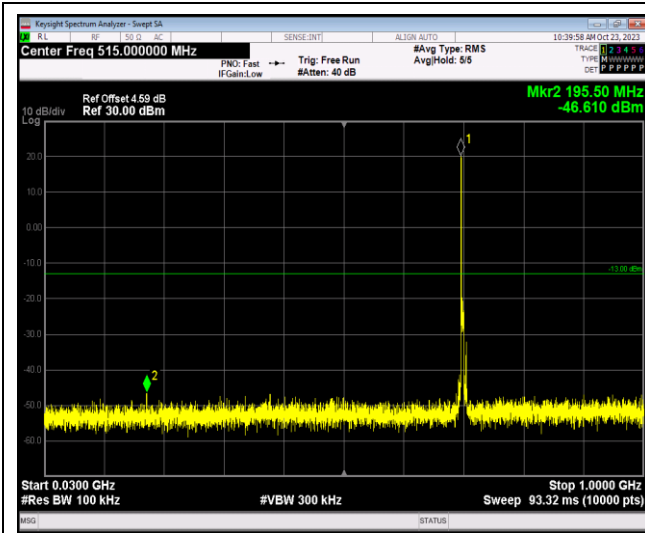

Band17-5MHz-64QAM-23755-1RB#0-Range1:30~1000MHz

Band17-5MHz-64QAM-23790-1RB#0-Range1:30~1000MHz