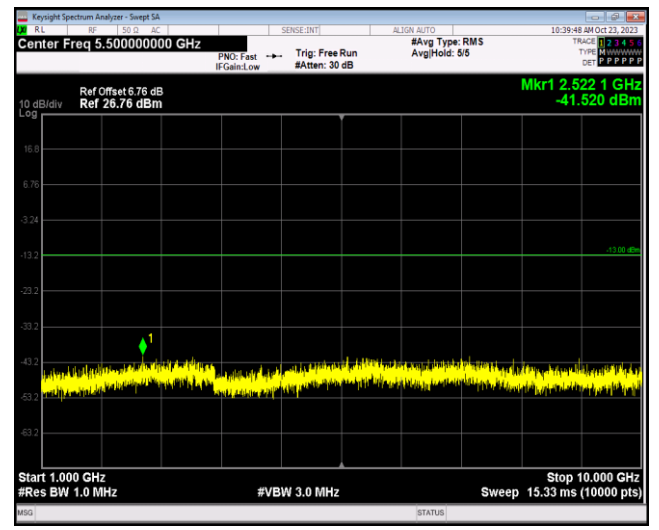

Band17-5MHz-16QAM-23755-1RB#0-Range2:1000~10000MHz

Band17-5MHz-16QAM-23790-1RB#0-Range2:1000~10000MHz