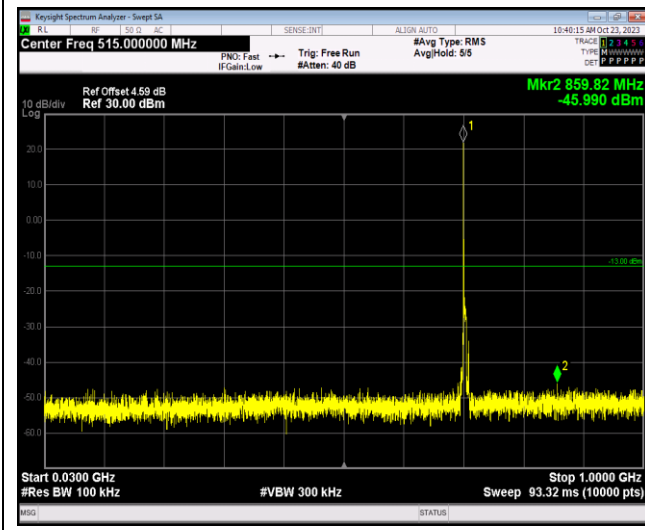

Band17-5MHz-QPSK-23790-1RB#0-Range1:30~1000MHz

Band17-5MHz-QPSK-23825-1RB#0-Range1:30~1000MHz