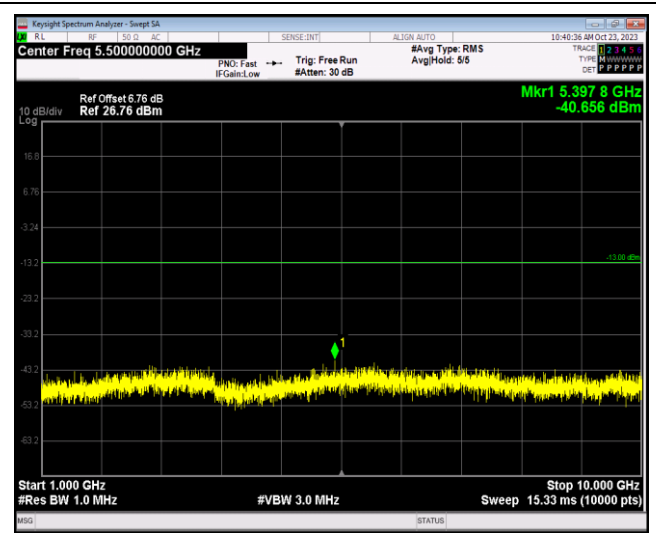

Band17-5MHz-16QAM-23790-1RB#0-Range1:30~1000MHz

Band17-5MHz-16QAM-23790-1RB#0-Range2:1000~10000MHz

Band17-5MHz-16QAM-23825-1RB#0-Range1:30~1000MHz

Band17-5MHz-16QAM-23825-1RB#0-Range2:1000~10000MHz

Band17-5MHz-64QAM-23755-1RB#0-Range1:30~1000MHz