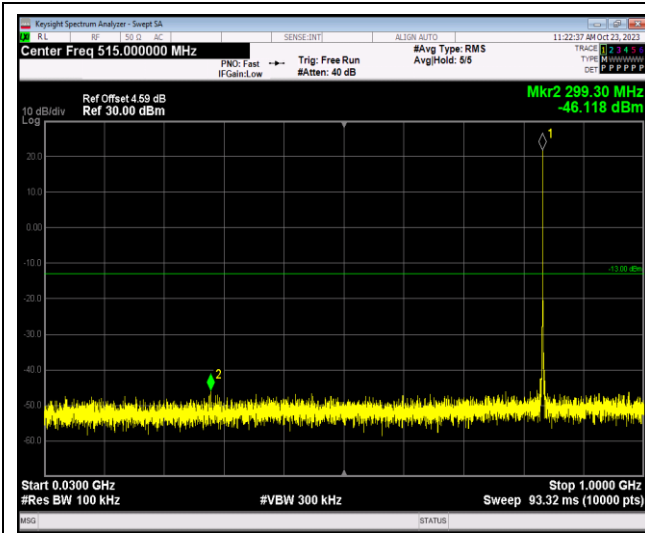

Band26-1.4MHz-QPSK-26915-1RB#0-Range1:30~1000MHz

Band26-1.4MHz-QPSK-27033-1RB#0-Range1:30~1000MHz