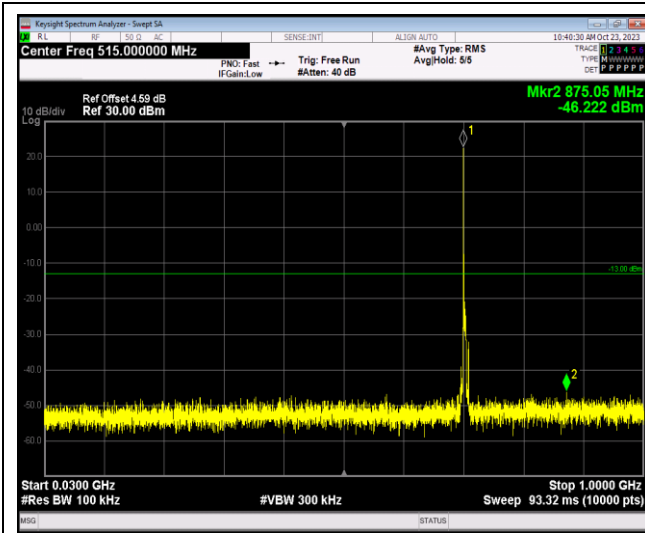

Band17-5MHz-16QAM-23790-1RB#0-Range1:30~1000MHz

Band17-5MHz-16QAM-23825-1RB#0-Range1:30~1000MHz