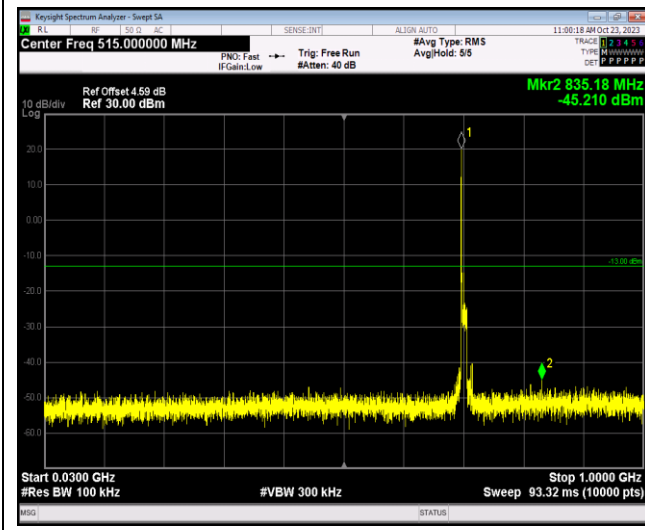

Band17-10MHz-QPSK-23780-1RB#0-Range1:30~1000MHz

Band17-10MHz-QPSK-23790-1RB#0-Range1:30~1000MHz