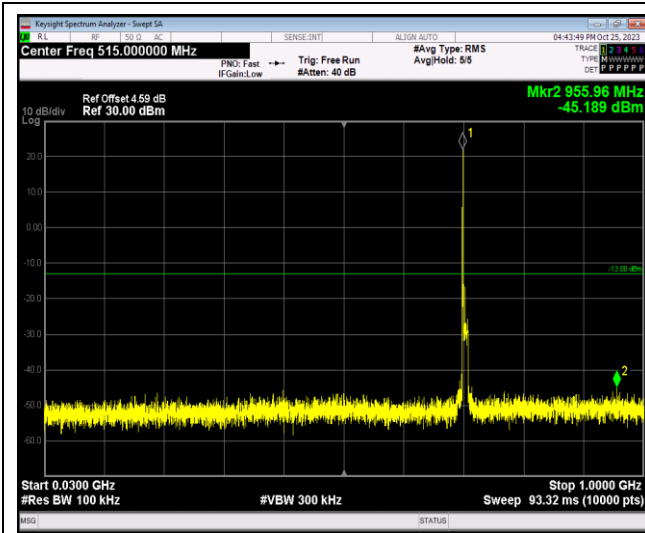

Band12-10MHz-16QAM-23130-1RB#0-Range1:30~1000MHz

Band12-10MHz-64QAM-23060-1RB#0-Range1:30~1000MHz