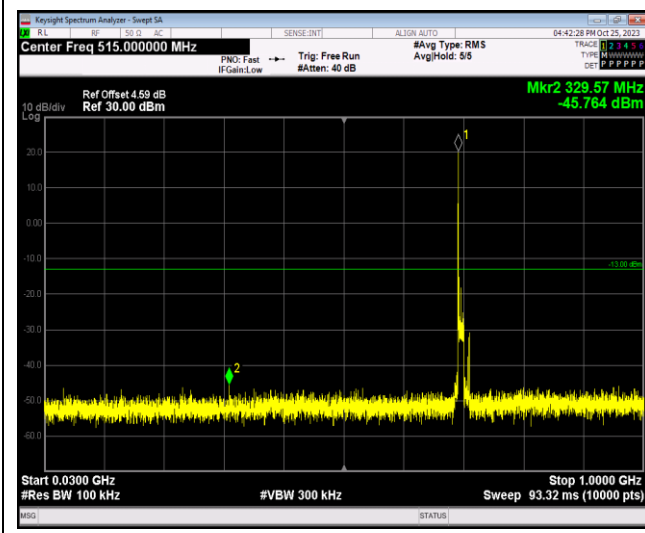

Band12-10MHz-64QAM-23060-1RB#0-Range1:30~1000MHz

Band12-10MHz-64QAM-23095-1RB#0-Range1:30~1000MHz