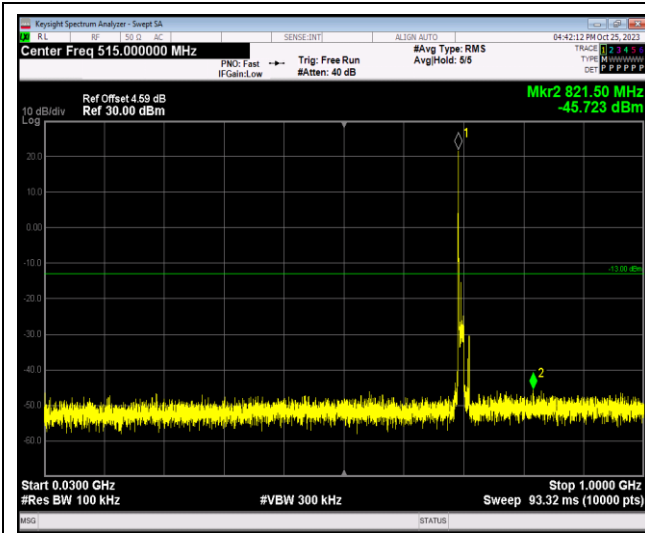

Band12-10MHz-16QAM-23060-1RB#0-Range1:30~1000MHz

Band12-10MHz-16QAM-23095-1RB#0-Range1:30~1000MHz