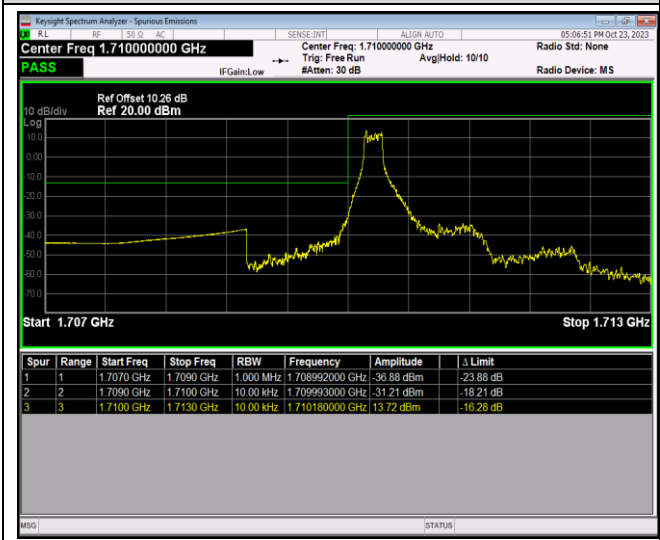

Band66-1.4MHz-QPSK-131979-6RB#0

Band66-1.4MHz-QPSK-132665-1RB#0

Band66-1.4MHz-QPSK-132665-1RB#5

Band66-1.4MHz-QPSK-132665-6RB#0

Band66-1.4MHz-16QAM-131979-1RB#0

Band66-1.4MHz-16QAM-131979-1RB#5

Band66-1.4MHz-16QAM-131979-6RB#0