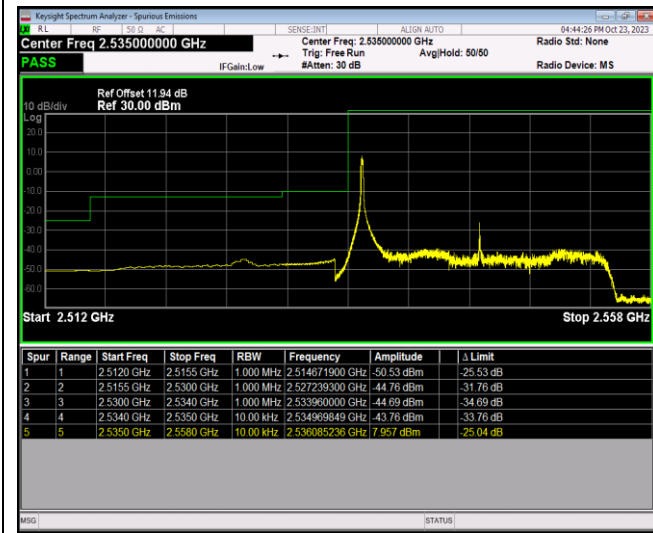

Band41-20MHz-16QAM-40140-1RB#0

Band41-20MHz-16QAM-40140-100RB#0