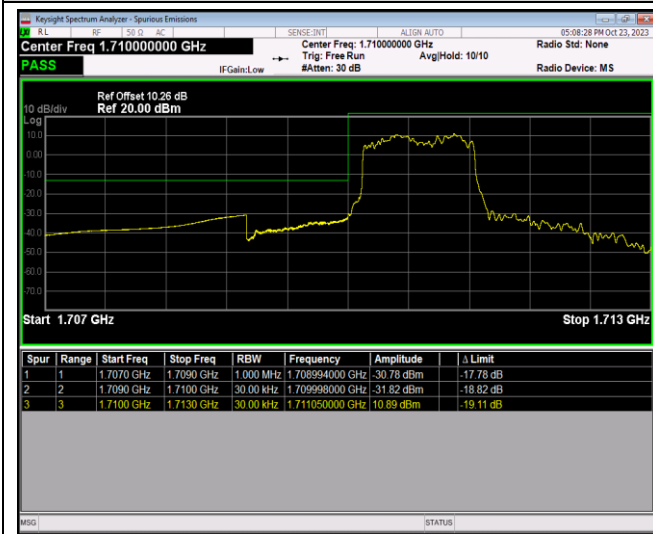

Band66-1.4MHz-QPSK-131979-6RB#0

Band66-1.4MHz-QPSK-132665-1RB#5