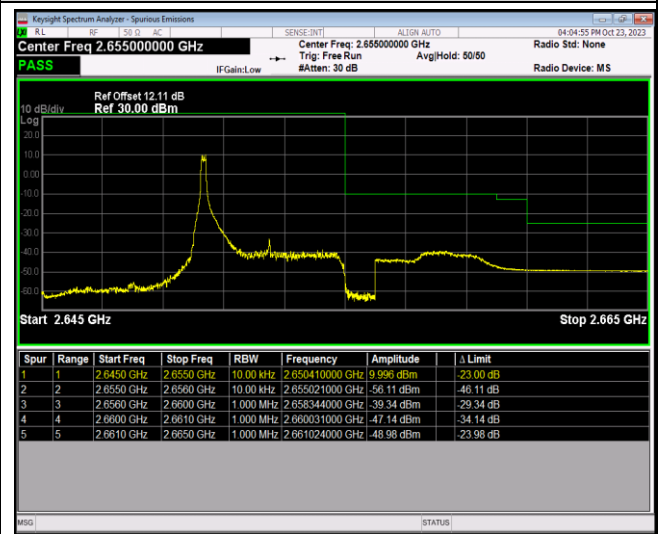

Band41-5MHz-QPSK-41215-1RB#0

Band41-5MHz-QPSK-41215-25RB#0