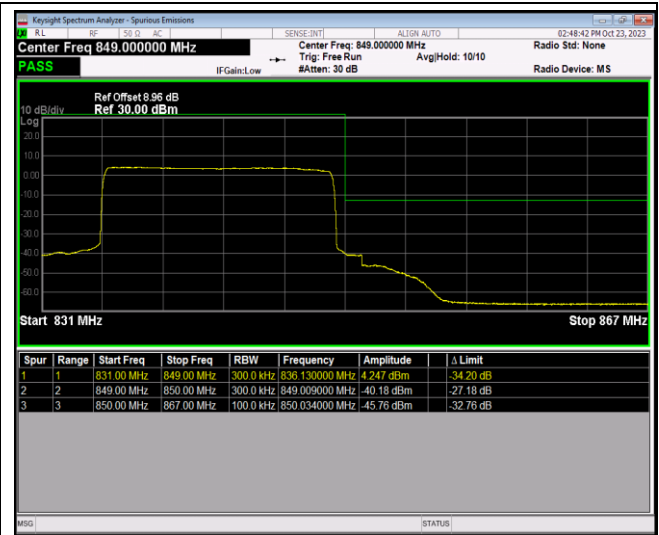

Band26-15MHz-64QAM-26865-75RB#0

Band26-15MHz-64QAM-26965-1RB#0

Band26-15MHz-64QAM-26965-1RB#74

Band26-15MHz-64QAM-26965-75RB#0

Band41-5MHz-QPSK-40065-1RB#0

Band41-5MHz-QPSK-40065-1RB#24

Band41-5MHz-QPSK-40065-25RB#0