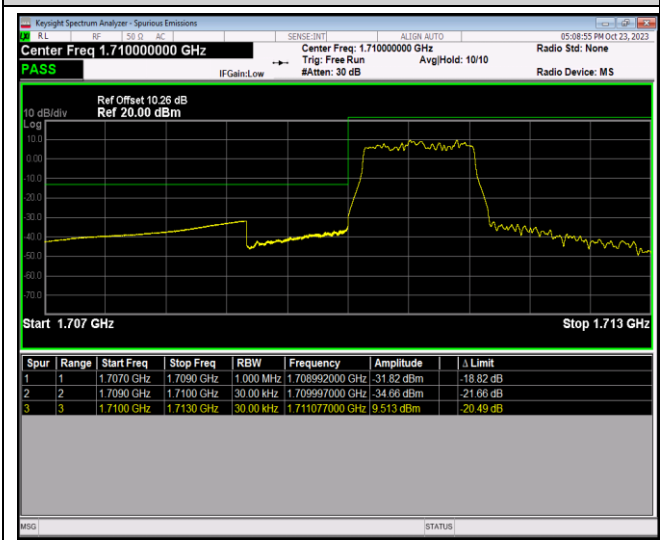

Band66-1.4MHz-16QAM-131979-6RB#0

Band66-1.4MHz-16QAM-132665-1RB#5