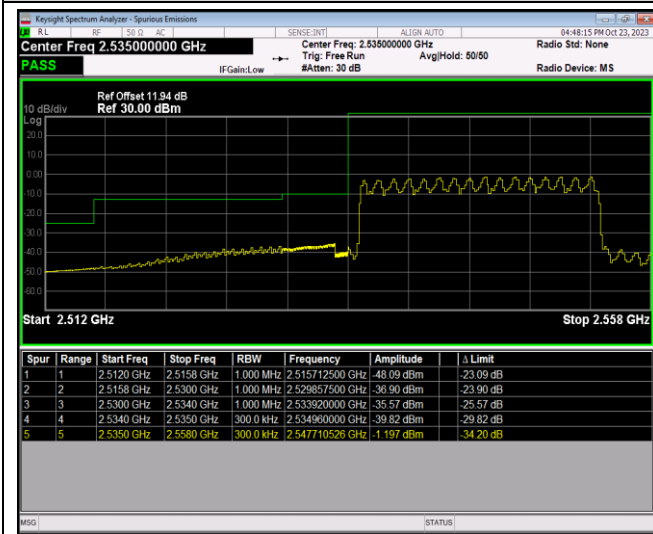

Band41-20MHz-64QAM-40140-100RB#0

Band41-20MHz-64QAM-41140-1RB#99