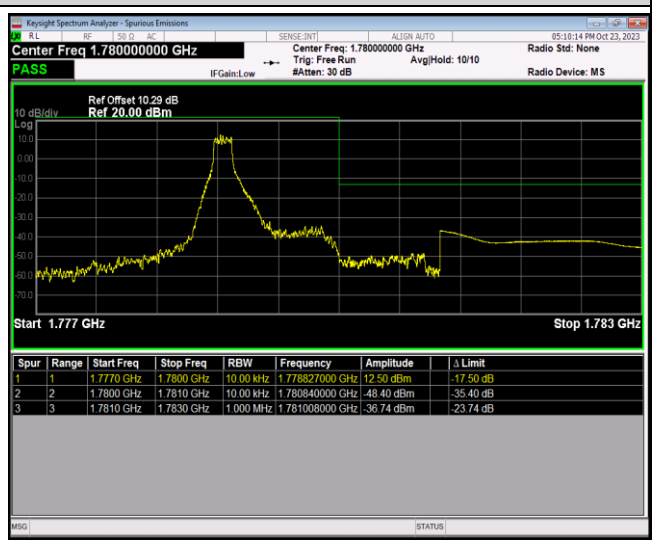

Band66-1.4MHz-64QAM-132665-1RB#0

Band66-1.4MHz-64QAM-132665-6RB#0