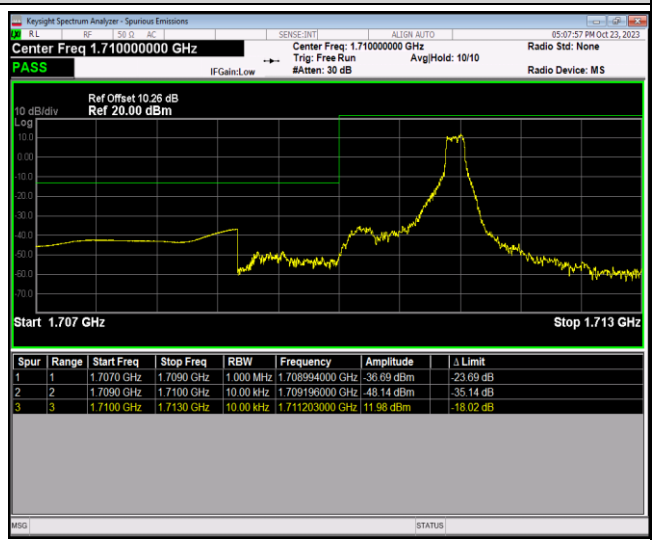

Band66-1.4MHz-16QAM-132665-1RB#0

Band66-1.4MHz-16QAM-132665-1RB#5

Band66-1.4MHz-16QAM-132665-6RB#0

Band66-1.4MHz-64QAM-131979-1RB#0

Band66-1.4MHz-64QAM-131979-1RB#5

Band66-1.4MHz-64QAM-131979-6RB#0

Band66-1.4MHz-64QAM-132665-1RB#0