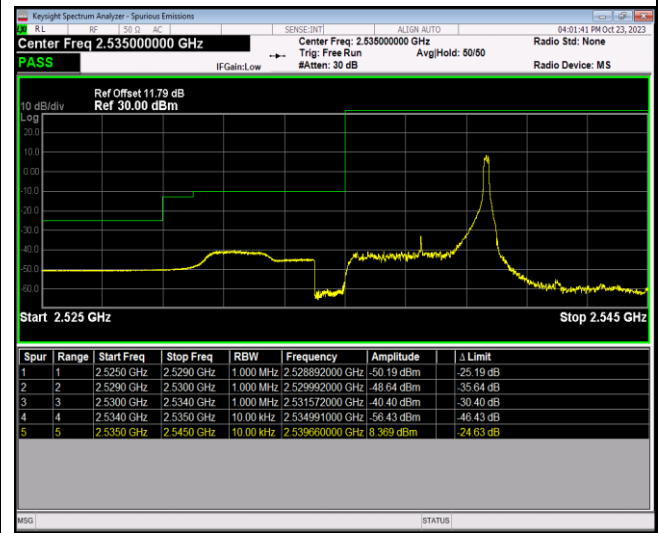

Band26-15MHz-64QAM-26865-75RB#0

Band26-15MHz-64QAM-26965-1RB#0

Band26-15MHz-64QAM-26965-1RB#74

Band26-15MHz-64QAM-26965-75RB#0

Band41-5MHz-QPSK-40065-1RB#0

Band41-5MHz-QPSK-40065-1RB#24

Band41-5MHz-QPSK-40065-25RB#0