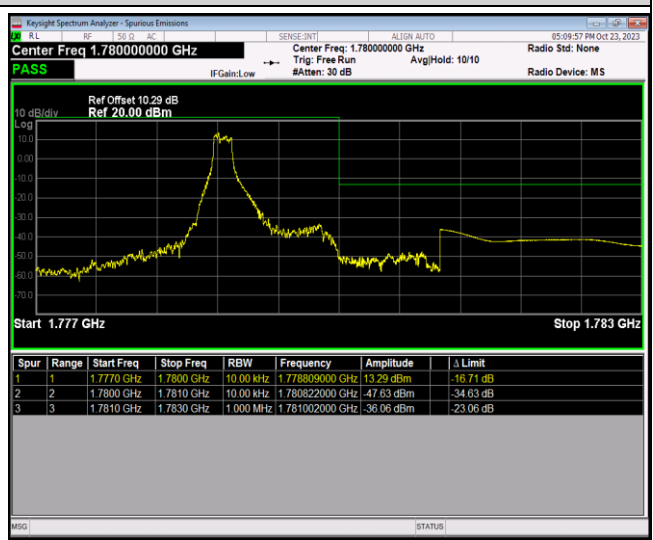

Band66-1.4MHz-16QAM-132665-1RB#0

Band66-1.4MHz-16QAM-132665-6RB#0