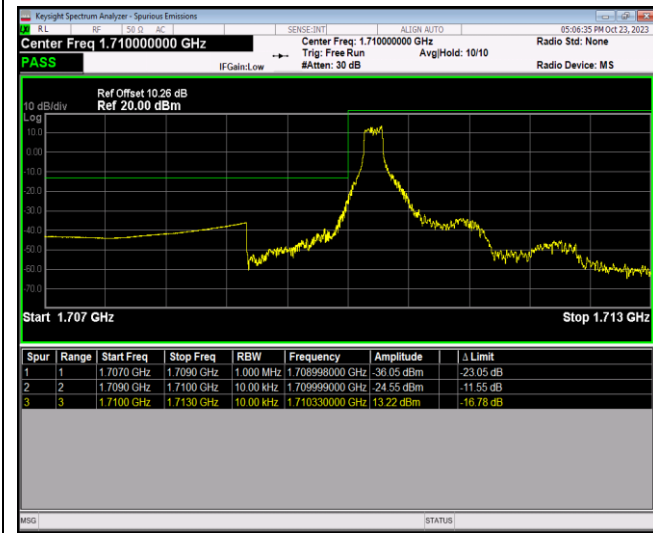

Band41-20MHz-64QAM-40140-1RB#99

Band41-20MHz-64QAM-40140-100RB#0

Band41-20MHz-64QAM-41140-1RB#0

Band41-20MHz-64QAM-41140-1RB#99

Band41-20MHz-64QAM-41140-100RB#0

Band66-1.4MHz-QPSK-131979-1RB#0

Band66-1.4MHz-QPSK-131979-1RB#5