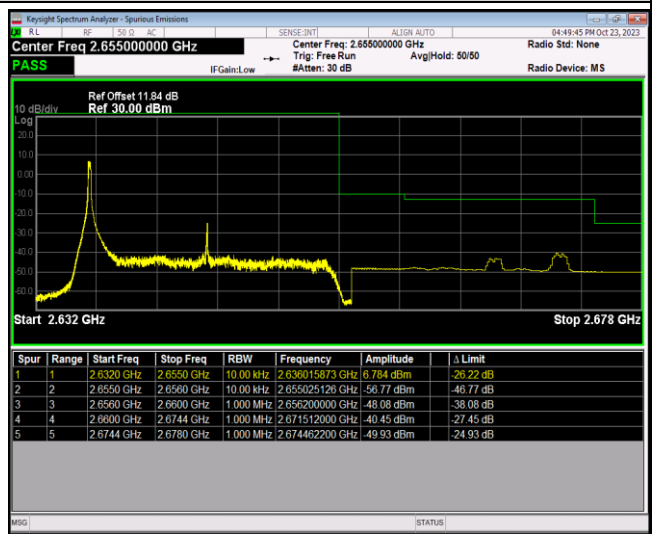

Band41-20MHz-64QAM-40140-1RB#99

Band41-20MHz-64QAM-40140-100RB#0

Band41-20MHz-64QAM-41140-1RB#0

Band41-20MHz-64QAM-41140-1RB#99

Band41-20MHz-64QAM-41140-100RB#0

Band66-1.4MHz-QPSK-131979-1RB#0

Band66-1.4MHz-QPSK-131979-1RB#5