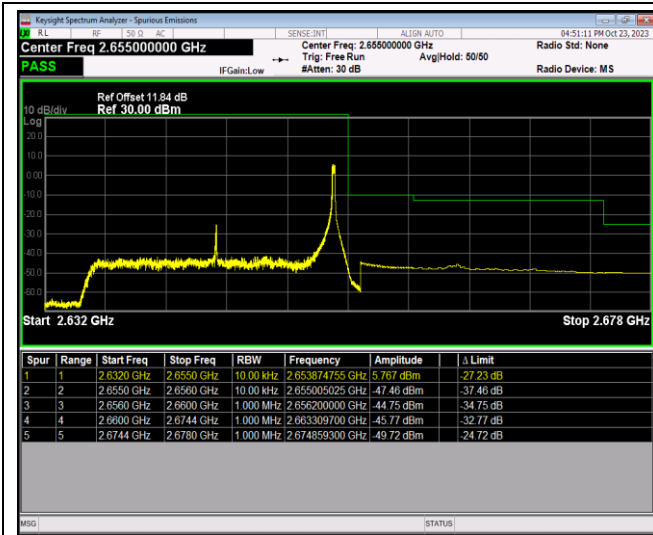

Band41-20MHz-64QAM-40140-1RB#99

Band41-20MHz-64QAM-40140-100RB#0

Band41-20MHz-64QAM-41140-1RB#0

Band41-20MHz-64QAM-41140-1RB#99

Band41-20MHz-64QAM-41140-100RB#0

Band66-1.4MHz-QPSK-131979-1RB#0

Band66-1.4MHz-QPSK-131979-1RB#5