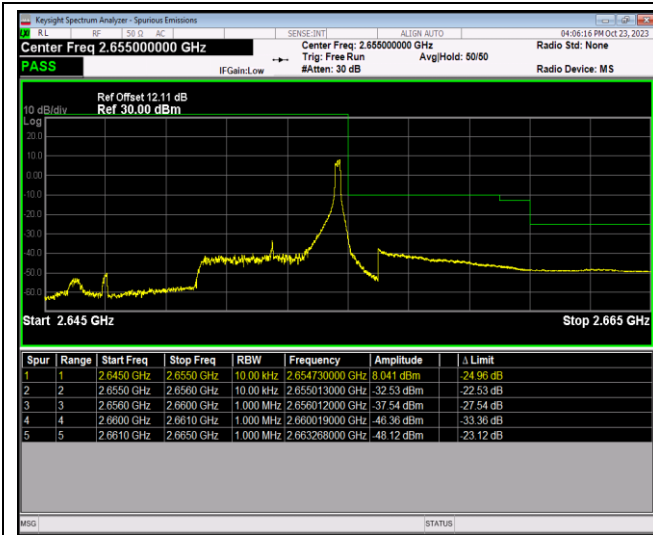

Band41-5MHz-QPSK-41215-1RB#24

Band41-5MHz-16QAM-40065-1RB#0