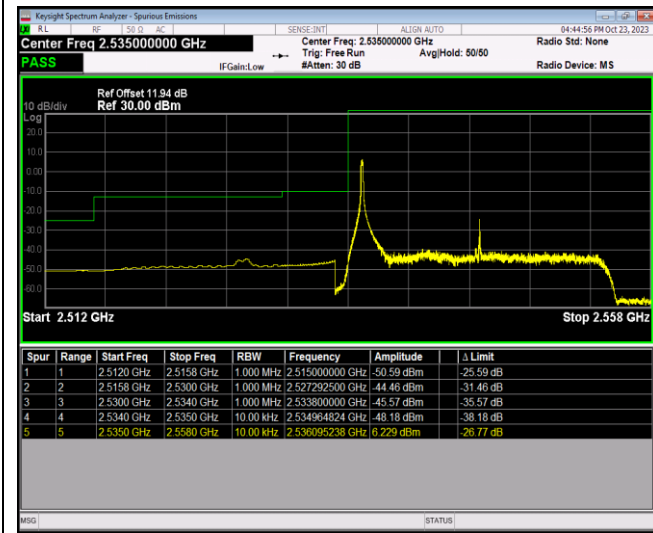

Band41-20MHz-64QAM-40140-1RB#0

Band41-20MHz-64QAM-40140-100RB#0