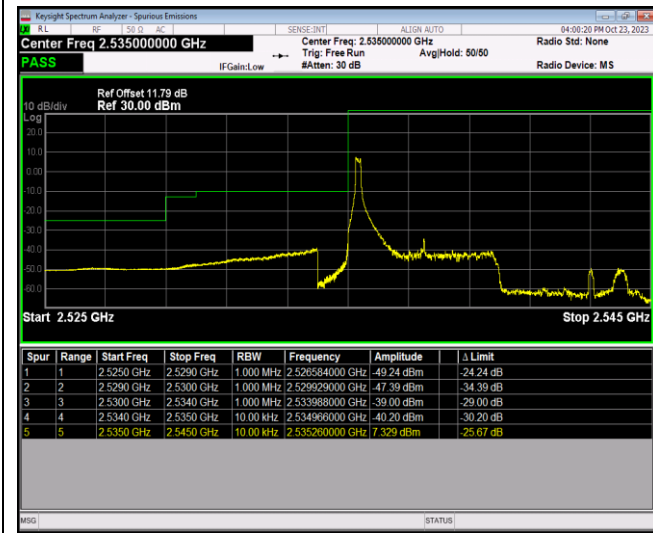

Band26-15MHz-64QAM-26865-75RB#0

Band26-15MHz-64QAM-26965-1RB#0

Band26-15MHz-64QAM-26965-1RB#74

Band26-15MHz-64QAM-26965-75RB#0

Band41-5MHz-QPSK-40065-1RB#0

Band41-5MHz-QPSK-40065-1RB#24

Band41-5MHz-QPSK-40065-25RB#0