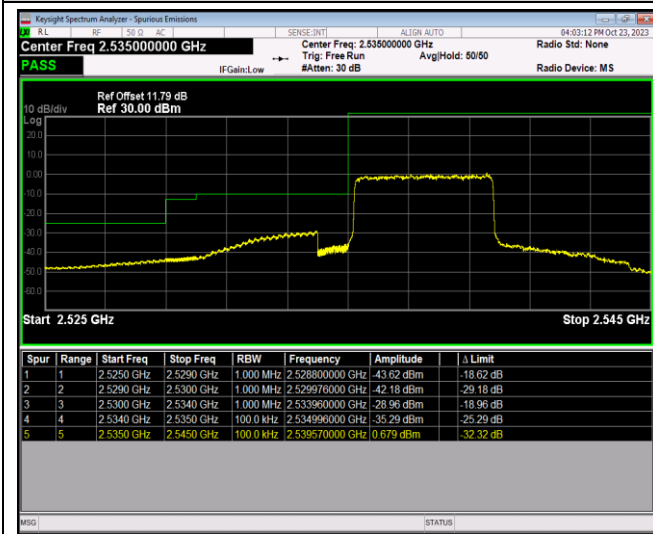

Band41-5MHz-QPSK-40065-25RB#0

Band41-5MHz-QPSK-41215-1RB#24