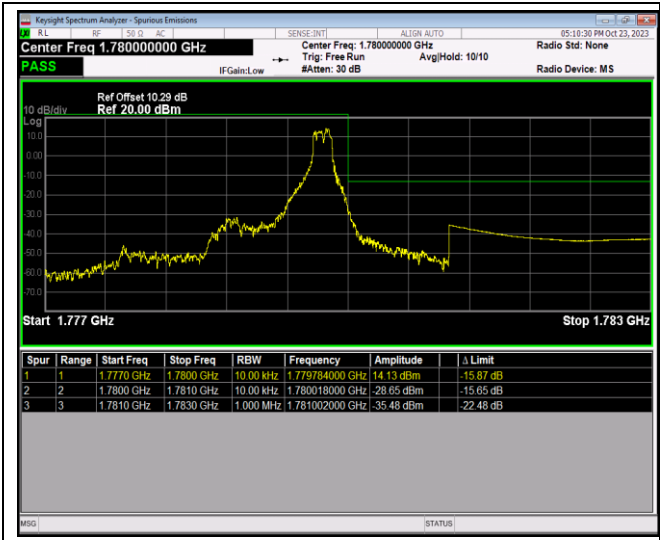

Band66-1.4MHz-QPSK-131979-6RB#0

Band66-1.4MHz-QPSK-132665-1RB#0

Band66-1.4MHz-QPSK-132665-1RB#5

Band66-1.4MHz-QPSK-132665-6RB#0

Band66-1.4MHz-16QAM-131979-1RB#0

Band66-1.4MHz-16QAM-131979-1RB#5

Band66-1.4MHz-16QAM-131979-6RB#0