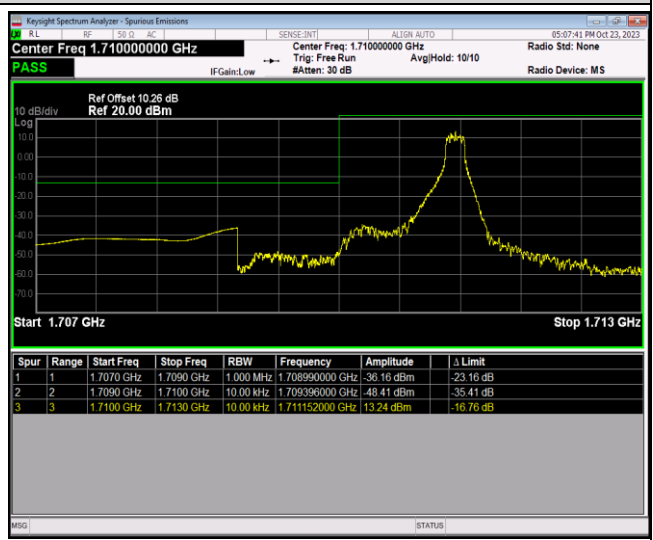

Band66-1.4MHz-QPSK-131979-6RB#0

Band66-1.4MHz-QPSK-132665-1RB#0

Band66-1.4MHz-QPSK-132665-1RB#5

Band66-1.4MHz-QPSK-132665-6RB#0

Band66-1.4MHz-16QAM-131979-1RB#0

Band66-1.4MHz-16QAM-131979-1RB#5

Band66-1.4MHz-16QAM-131979-6RB#0