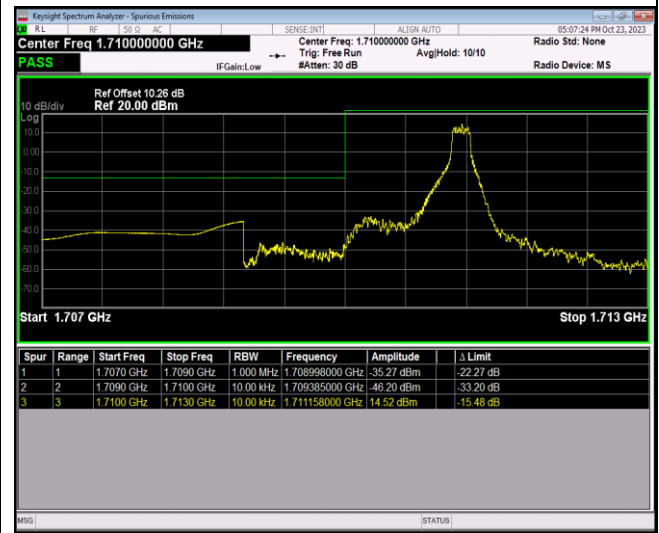

Band66-1.4MHz-QPSK-131979-1RB#5

Band66-1.4MHz-QPSK-132665-1RB#0