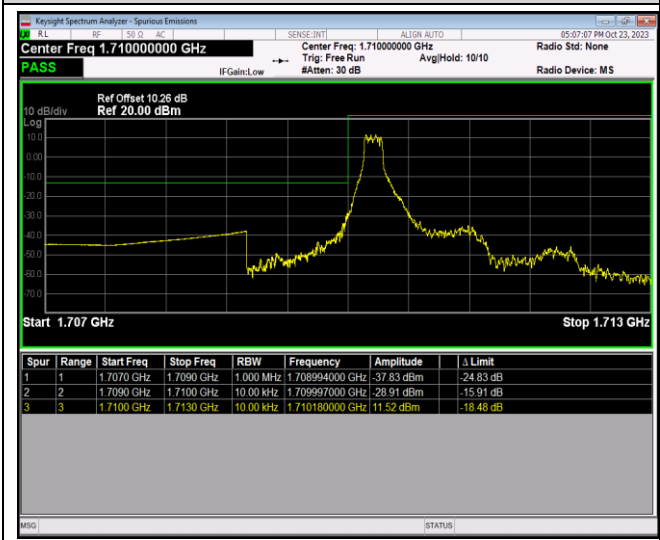

Band66-1.4MHz-16QAM-132665-1RB#0

Band66-1.4MHz-16QAM-132665-1RB#5

Band66-1.4MHz-16QAM-132665-6RB#0

Band66-1.4MHz-64QAM-131979-1RB#0

Band66-1.4MHz-64QAM-131979-1RB#5

Band66-1.4MHz-64QAM-131979-6RB#0

Band66-1.4MHz-64QAM-132665-1RB#0