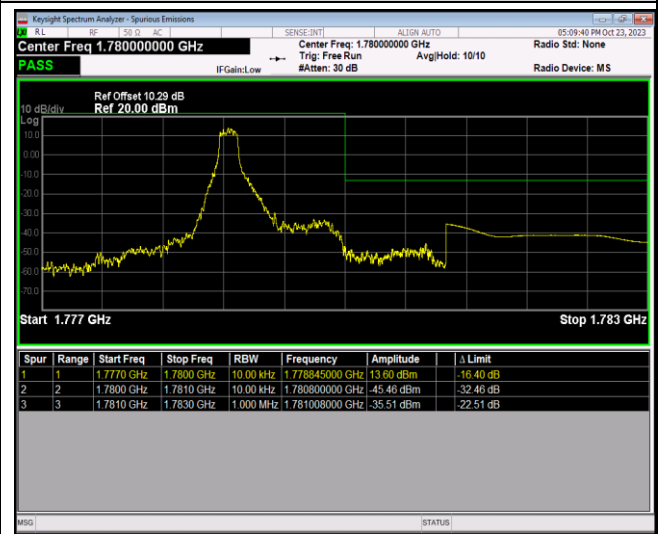

Band66-1.4MHz-QPSK-132665-1RB#0

Band66-1.4MHz-QPSK-132665-6RB#0