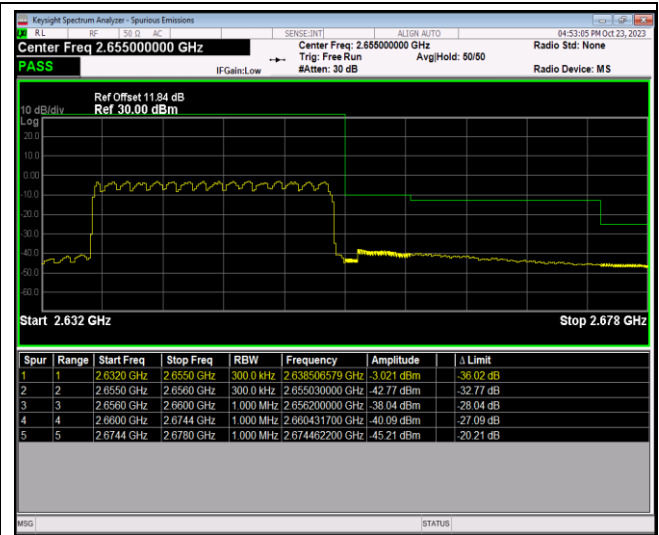

Band41-20MHz-64QAM-40140-1RB#99

Band41-20MHz-64QAM-40140-100RB#0

Band41-20MHz-64QAM-41140-1RB#0

Band41-20MHz-64QAM-41140-1RB#99

Band41-20MHz-64QAM-41140-100RB#0

Band66-1.4MHz-QPSK-131979-1RB#0

Band66-1.4MHz-QPSK-131979-1RB#5