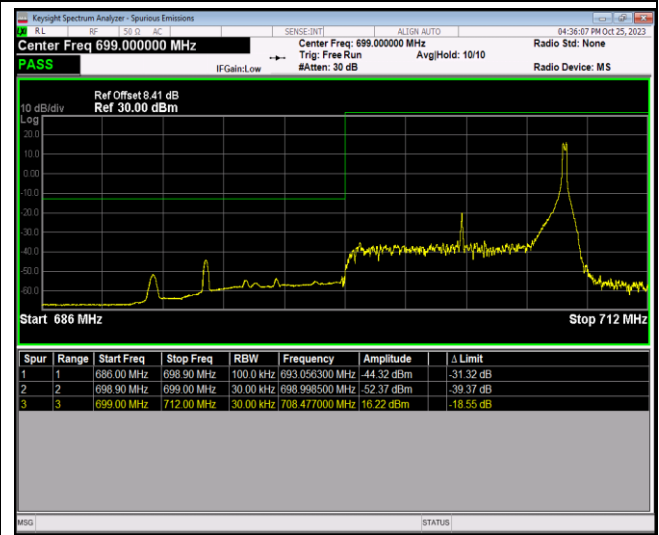

Band12-10MHz-16QAM-23060-50RB#0

Band12-10MHz-16QAM-23130-1RB#0

Band12-10MHz-16QAM-23130-1RB#49

Band12-10MHz-16QAM-23130-50RB#0

Band12-10MHz-64QAM-23060-1RB#0

Band12-10MHz-64QAM-23060-1RB#49

Band12-10MHz-64QAM-23060-50RB#0