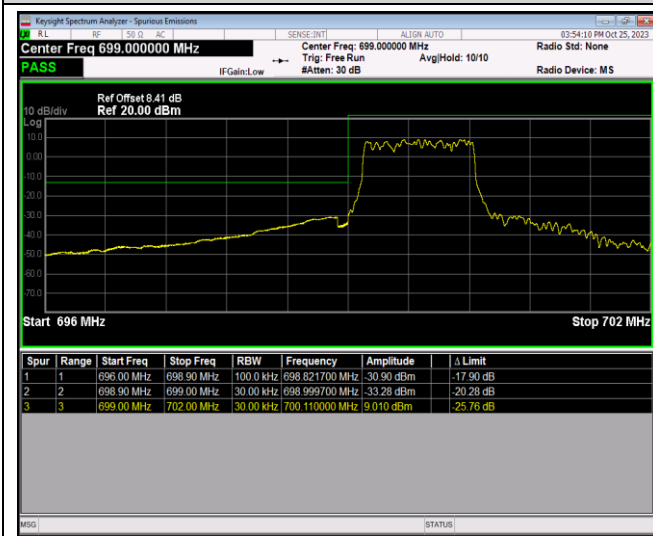

Band12-1.4MHz-16QAM-23173-1RB#0

Band12-1.4MHz-16QAM-23173-1RB#5

Band12-1.4MHz-16QAM-23173-6RB#0