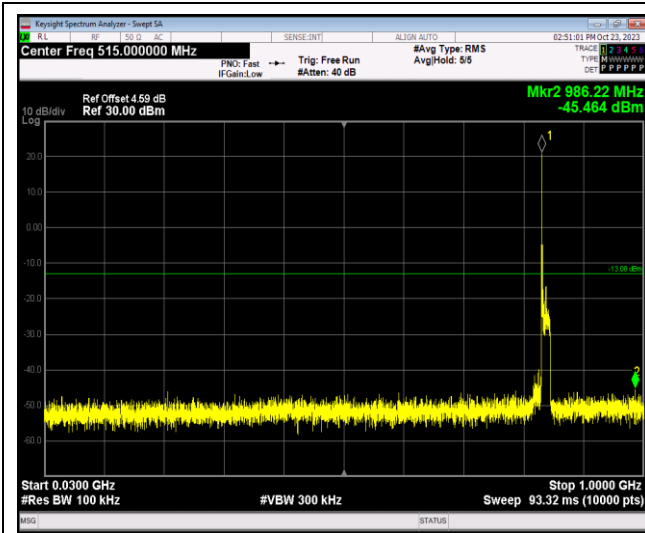

Band26-15MHz-64QAM-26865-1RB#0-Range1:130~1000MHz