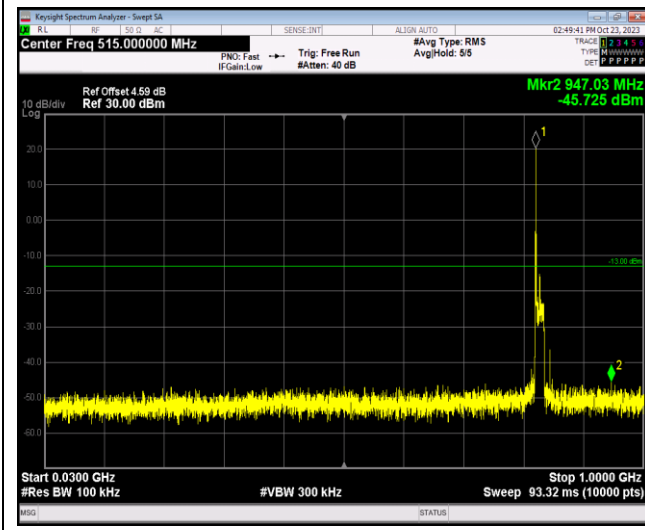

Band26-15MHz-64QAM-26865-1RB#0-Range1:130~1000MHz

Band26-15MHz-64QAM-26915-1RB#0-Range1:130~1000MHz