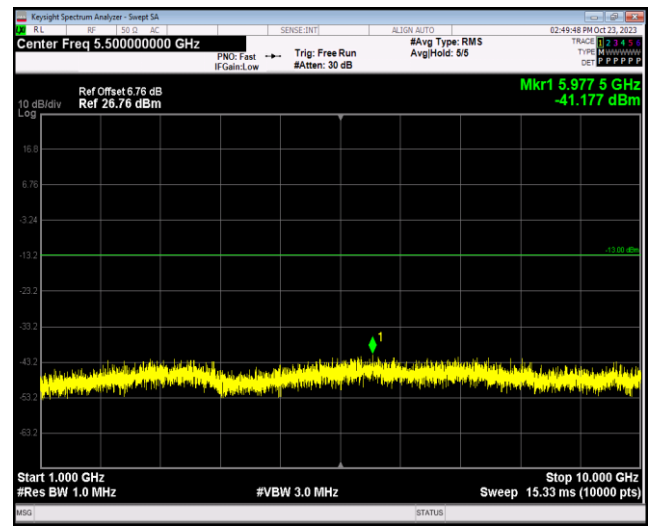

Band26-15MHz-16QAM-26965-1RB#0-Range2:1000~10000MHz

Band26-15MHz-64QAM-26865-1RB#0-Range1:130~1000MHz

Band26-15MHz-64QAM-26865-1RB#0-Range2:1000~10000MHz

Band26-15MHz-64QAM-26915-1RB#0-Range1:130~1000MHz