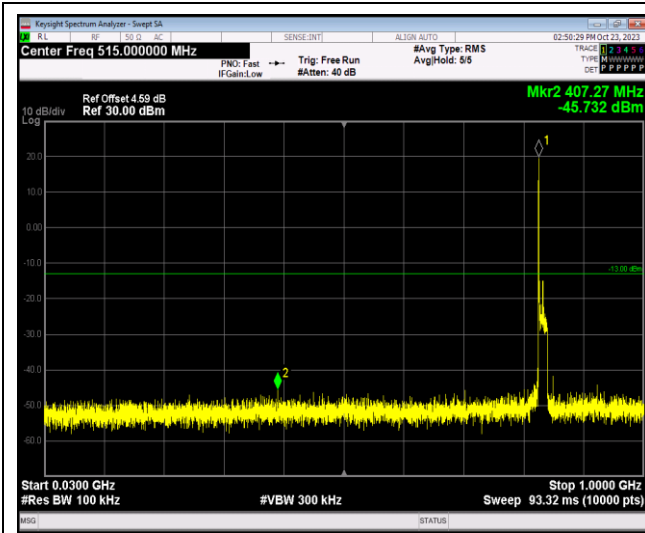

Band26-15MHz-64QAM-26915-1RB#0-Range1:130~1000MHz

Band26-15MHz-64QAM-26965-1RB#0-Range1:30~1000MHz