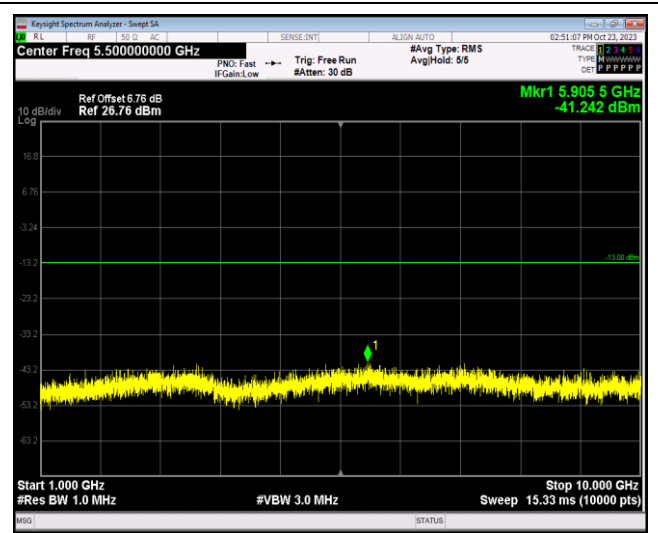

Band26-15MHz-64QAM-26865-1RB#0-Range2:1000~10000MHz