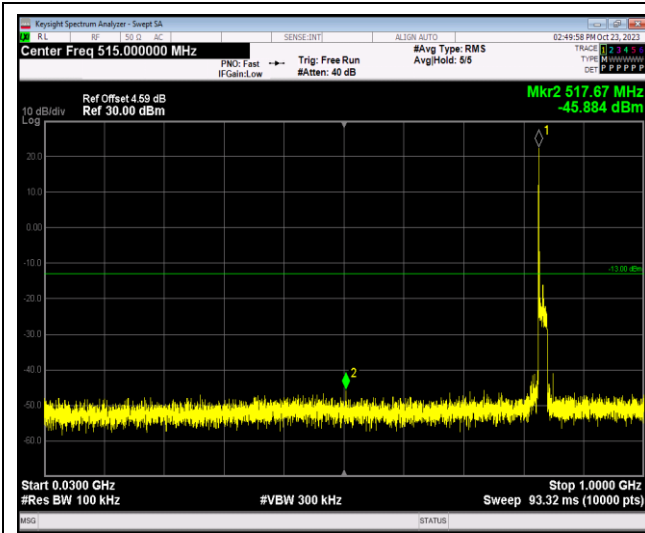

Band26-15MHz-QPSK-26915-1RB#0-Range1:30~1000MHz

Band26-15MHz-QPSK-26965-1RB#0-Range1:30~1000MHz