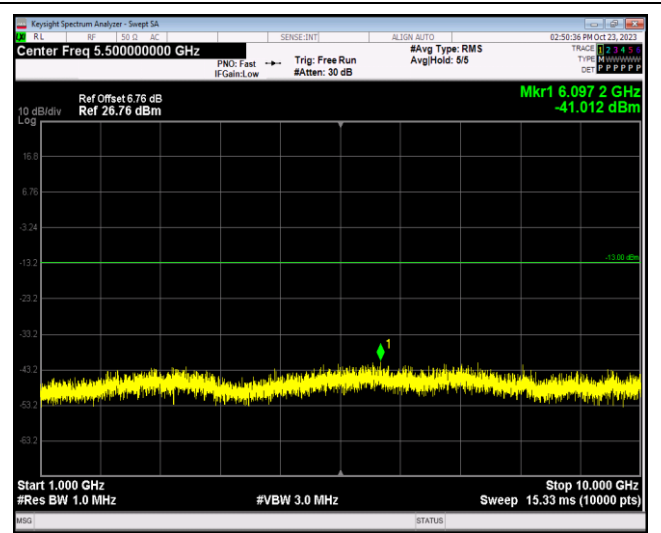

Band26-15MHz-64QAM-26915-1RB#0-Range2:1000~10000MHz

Band26-15MHz-64QAM-26965-1RB#0-Range2:1000~10000MHz