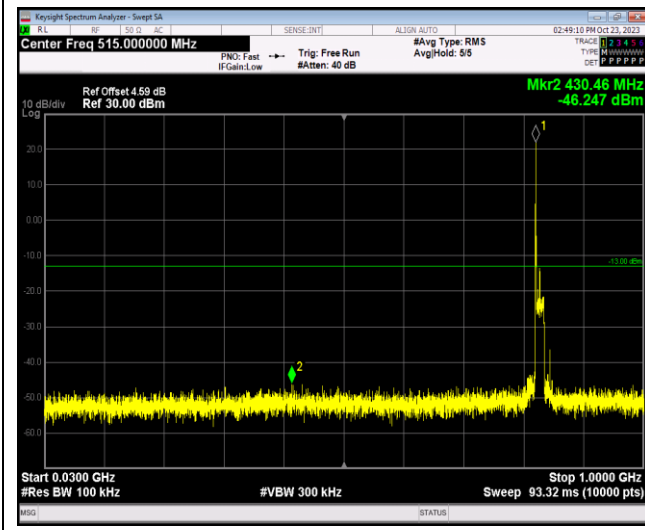

Band26-15MHz-QPSK-26865-1RB#0-Range1:30~1000MHz

Band26-15MHz-QPSK-26915-1RB#0-Range1:30~1000MHz