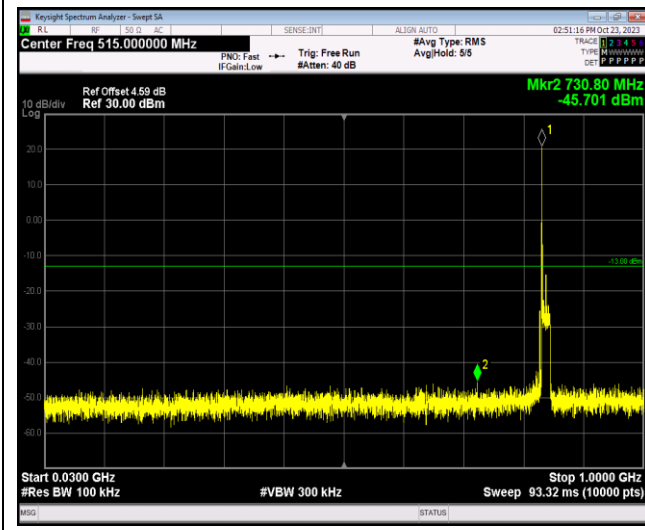

Band26-15MHz-64QAM-26965-1RB#0-Range1:30~1000MHz

Band41-5MHz-QPSK-40065-1RB#0-Range1:30~1000MHz