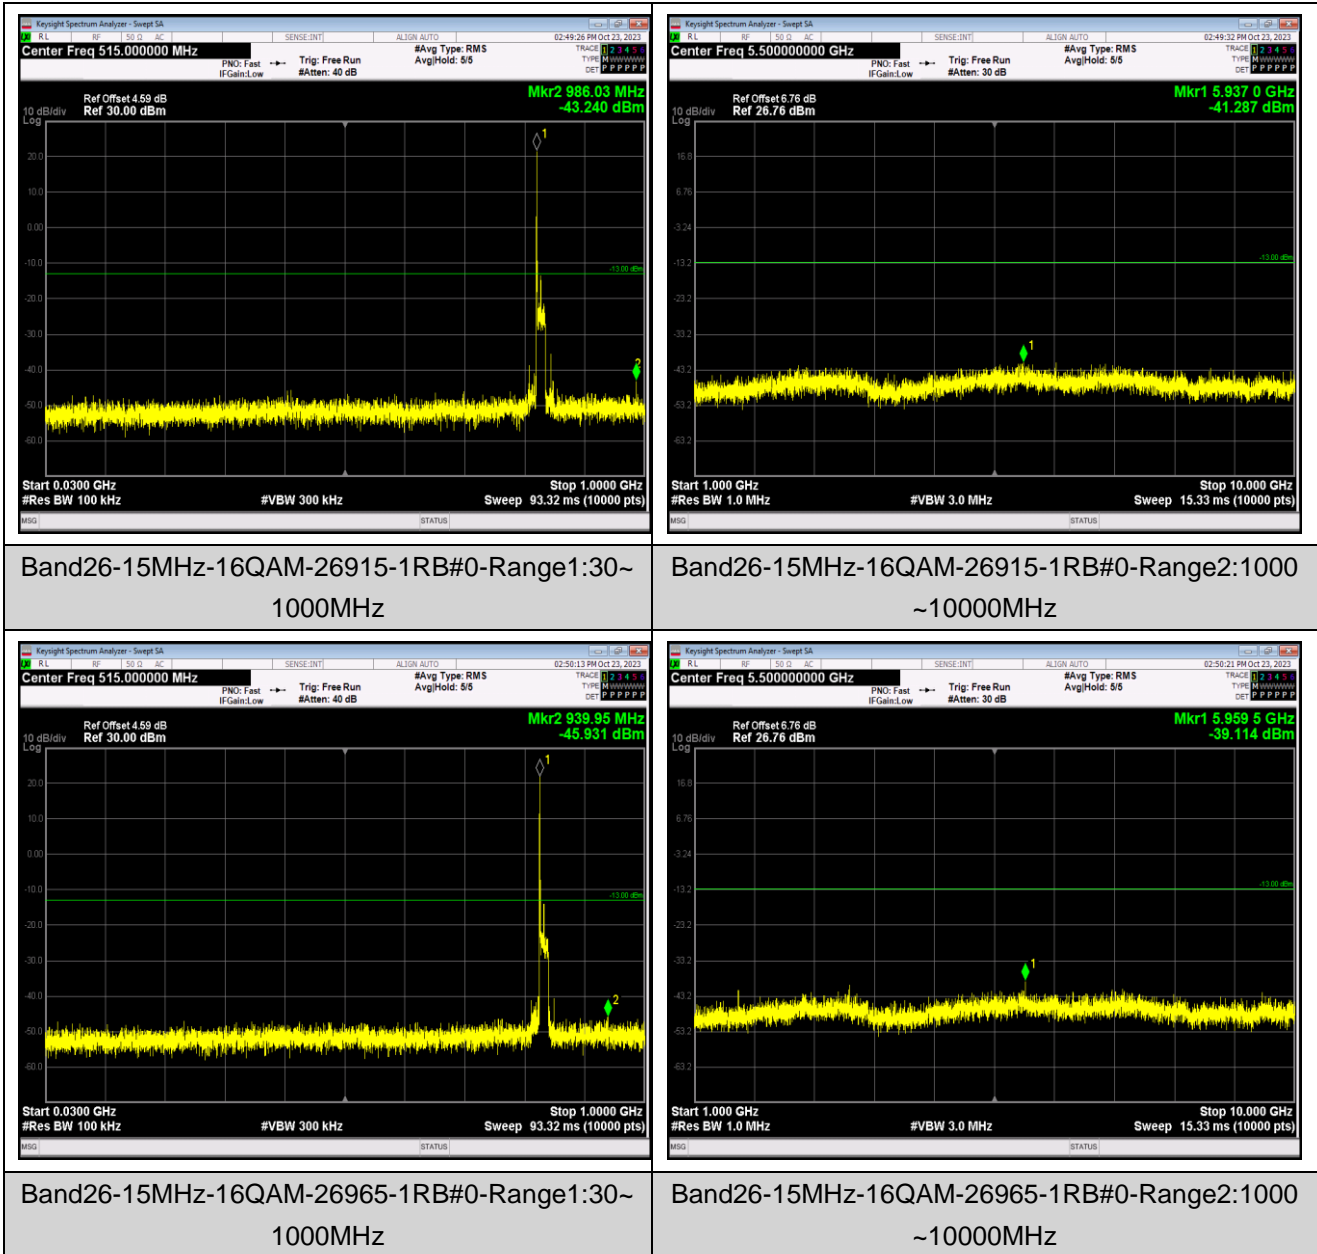

Band26-15MHz-QPSK-26865-1RB#0-Range2:1000~10000MHz

Band26-15MHz-QPSK-26915-1RB#0-Range1:30~1000MHz

Band26-15MHz-QPSK-26915-1RB#0-Range2:1000~10000MHz

Band26-15MHz-QPSK-26965-1RB#0-Range1:30~1000MHz

Band26-15MHz-QPSK-26965-1RB#0-Range2:1000~10000MHz

Band26-15MHz-16QAM-26865-1RB#0-Range1:30~1000MHz

Band26-15MHz-16QAM-26865-1RB#0-Range2:1000~10000MHz

Band26-15MHz-16QAM-26915-1RB#0-Range1:30~1000MHz

Band26-15MHz-16QAM-26915-1RB#0-Range2:1000~10000MHz

Band26-15MHz-16QAM-26965-1RB#0-Range1:30~1000MHz