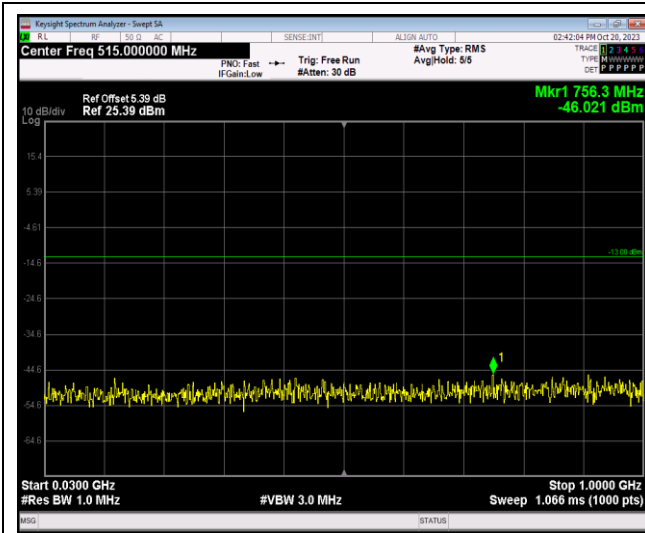

Band2-1.4MHz-16QAM-18900-1RB#0-Range1:30~1000MHz