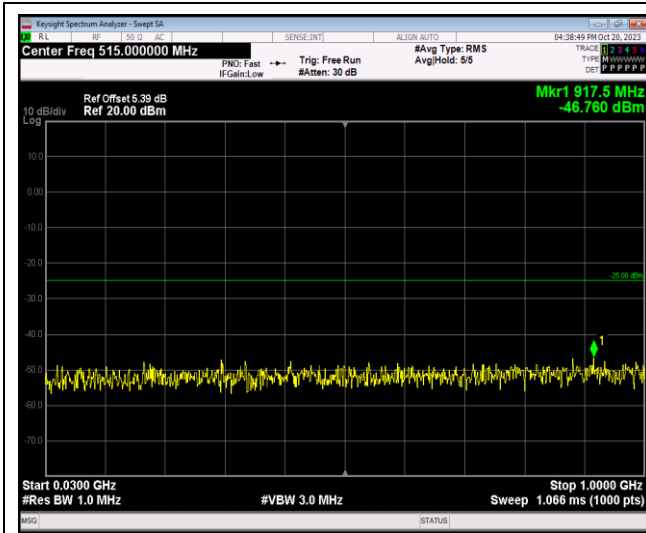

Band7-5MHz-16QAM-21100-1RB#0-Range1:30~1000MHz