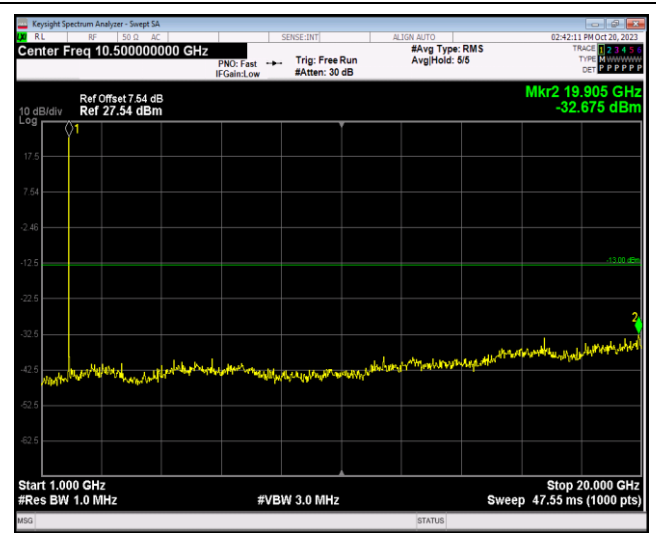

Band2-1.4MHz-16QAM-18900-1RB#0-Range2:1000~20000MHz