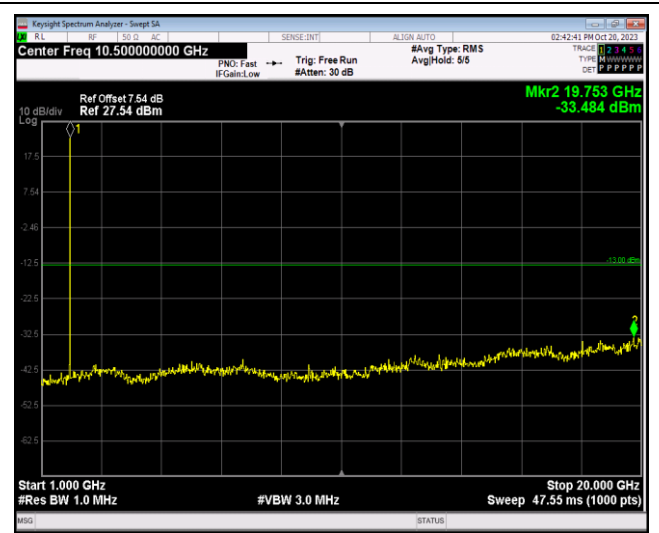

Remark: All bandwidth and all modulation had been tested, but only the worst case data displayed in this report.

Test Graphs

Band2-1.4MHz-16QAM-18607-1RB#0-Range1:30~1000MHz

Band2-1.4MHz-16QAM-18607-1RB#0-Range2:1000~20000MHz