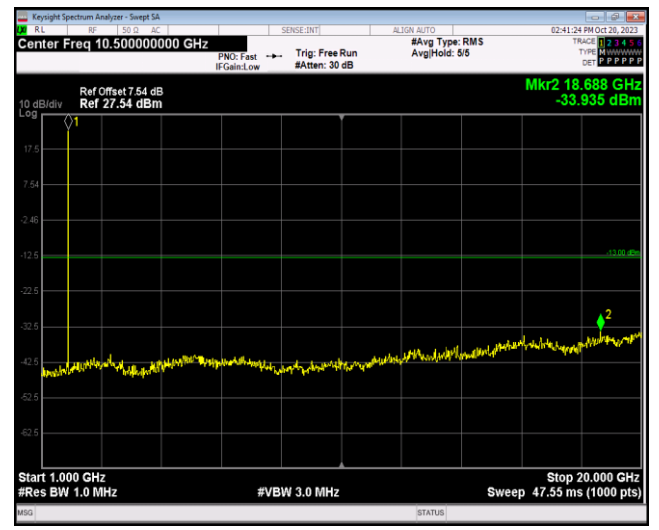

Band2-1.4MHz-16QAM-18607-1RB#0-Range2:1000~20000MHz