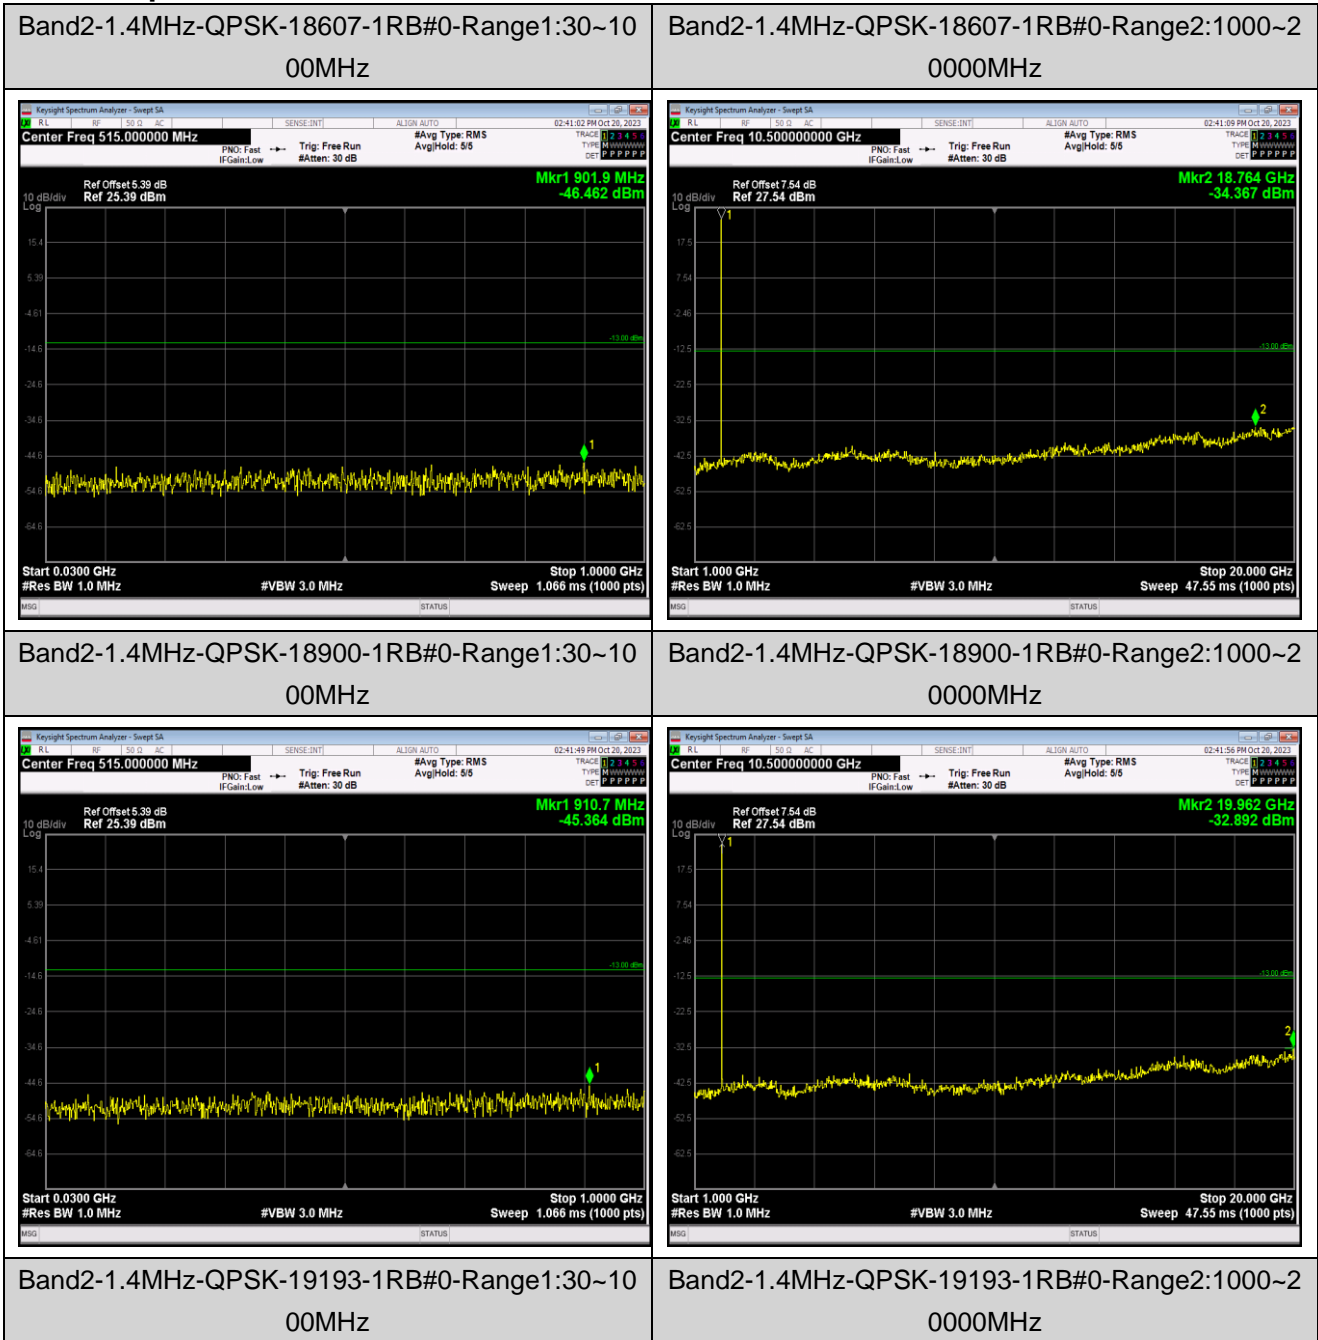

Test Graphs