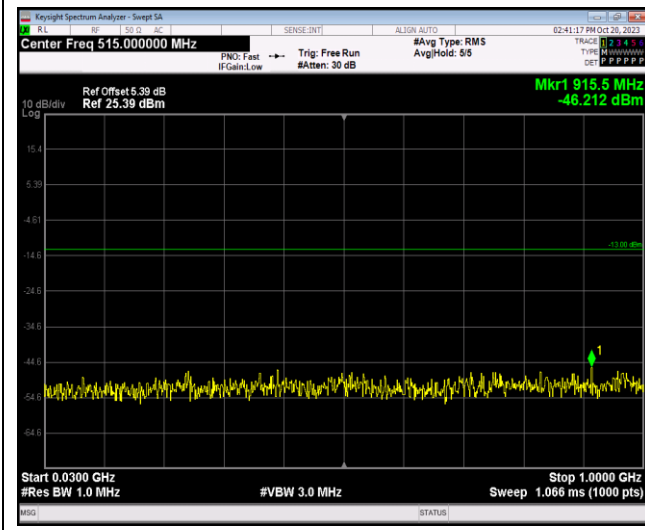

Remark: All bandwidth and all modulation had been tested, but only the worst case data displayed in this report.

Test Graphs

Band2-1.4MHz-16QAM-18607-1RB#0-Range1:30~1000MHz

Band2-1.4MHz-16QAM-18607-1RB#0-Range2:1000~20000MHz