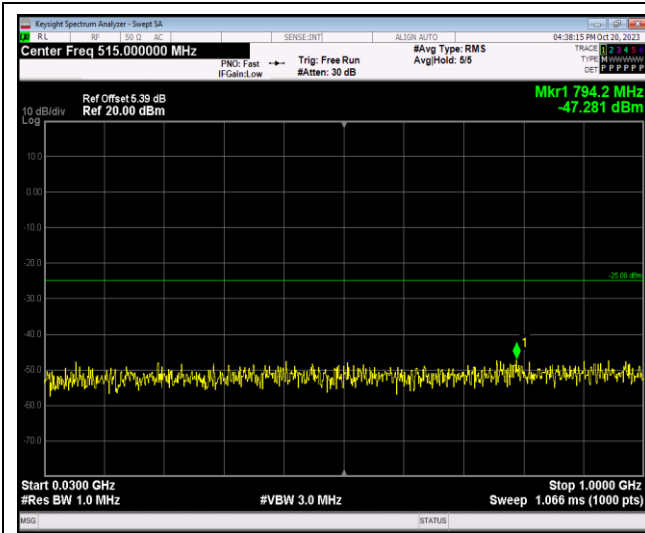

Band7-5MHz-64QAM-20775-1RB#0-Range1:30~1000MHz