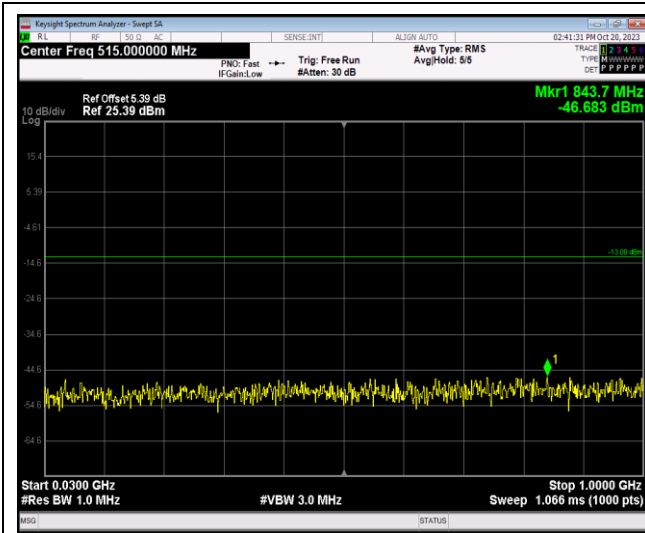

Band2-1.4MHz-64QAM-18607-1RB#0-Range1:30~1000MHz