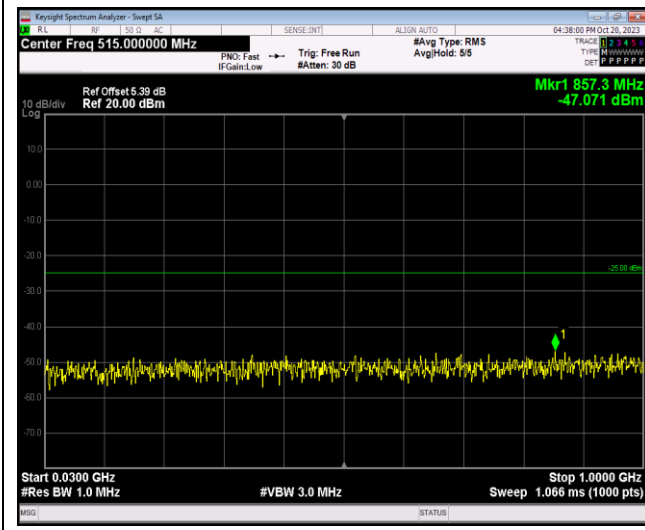

Band7-5MHz-16QAM-20775-1RB#0-Range1:30~1000MHz