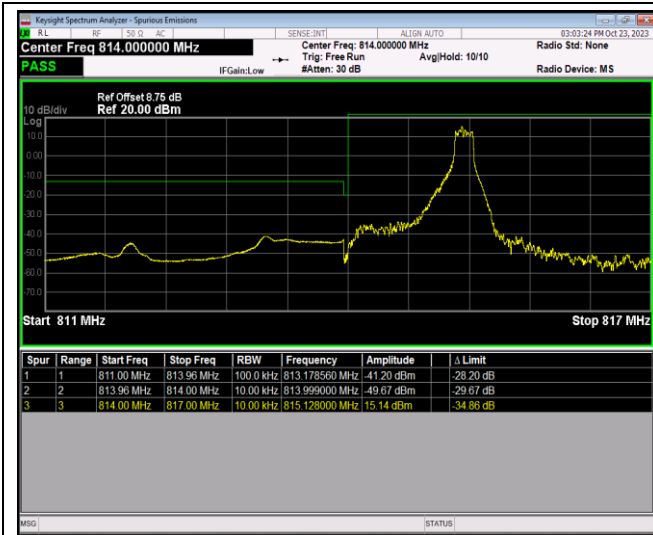

Band26-1.4MHz-QPSK-26697-1RB#5

Band26-1.4MHz-QPSK-26783-1RB#0