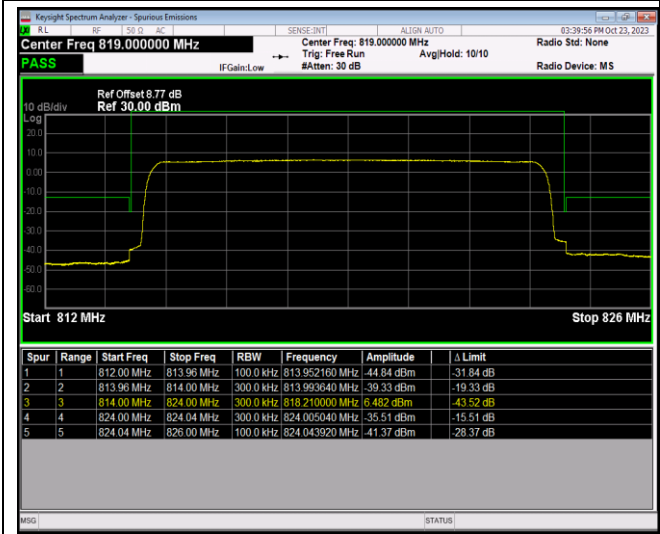

Band26-10MHz-16QAM-26740-50RB#0

Band26-10MHz-64QAM-26740-1RB#49