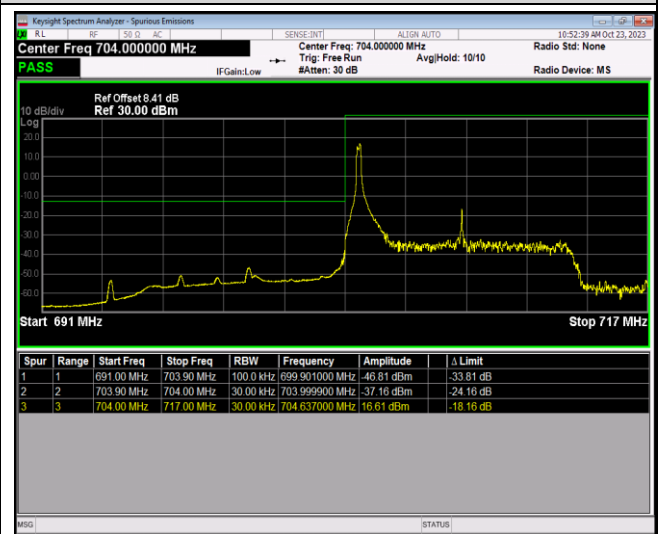

Band17-10MHz-QPSK-23800-1RB#49

Band17-10MHz-QPSK-23800-50RB#0

Band17-10MHz-16QAM-23780-1RB#0

Band17-10MHz-16QAM-23780-1RB#49

Band17-10MHz-16QAM-23780-50RB#0

Band17-10MHz-16QAM-23800-1RB#0

Band17-10MHz-16QAM-23800-1RB#49