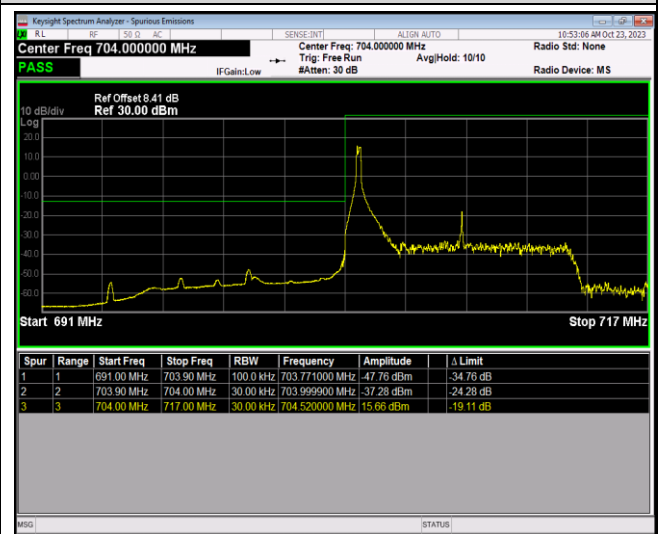

Band17-10MHz-64QAM-23780-1RB#0

Band17-10MHz-64QAM-23780-50RB#0