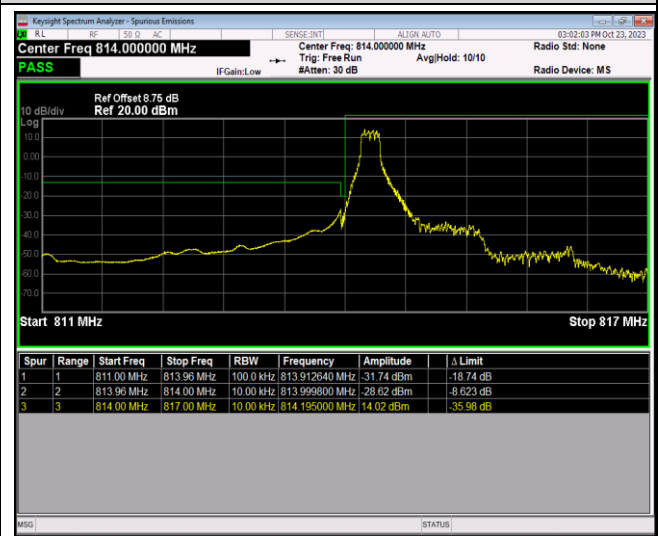

Band26-1.4MHz-QPSK-26697-1RB#0

Band26-1.4MHz-QPSK-26697-6RB#0