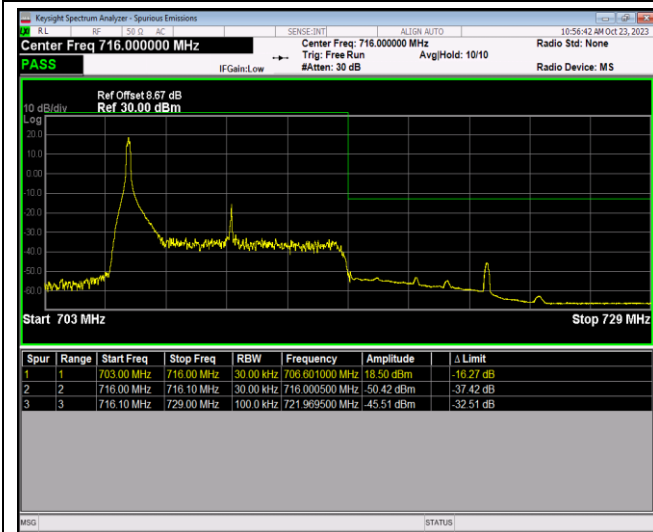

Band17-10MHz-QPSK-23800-1RB#49

Band17-10MHz-QPSK-23800-50RB#0

Band17-10MHz-16QAM-23780-1RB#0

Band17-10MHz-16QAM-23780-1RB#49

Band17-10MHz-16QAM-23780-50RB#0

Band17-10MHz-16QAM-23800-1RB#0

Band17-10MHz-16QAM-23800-1RB#49