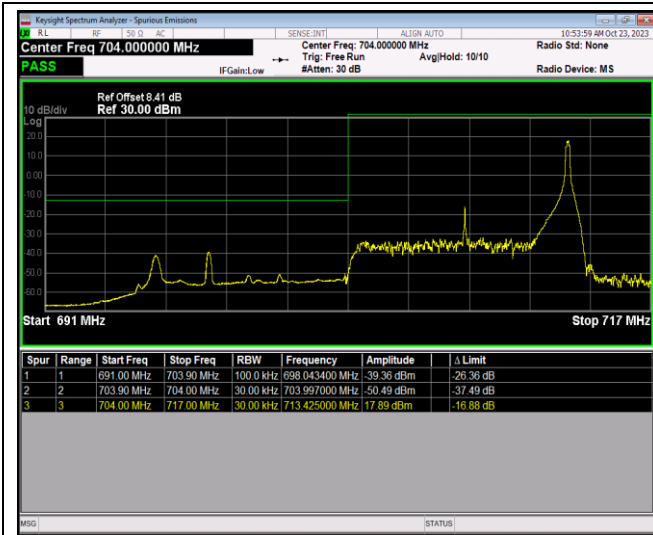

Band17-10MHz-QPSK-23800-1RB#49

Band17-10MHz-QPSK-23800-50RB#0

Band17-10MHz-16QAM-23780-1RB#0

Band17-10MHz-16QAM-23780-1RB#49

Band17-10MHz-16QAM-23780-50RB#0

Band17-10MHz-16QAM-23800-1RB#0

Band17-10MHz-16QAM-23800-1RB#49