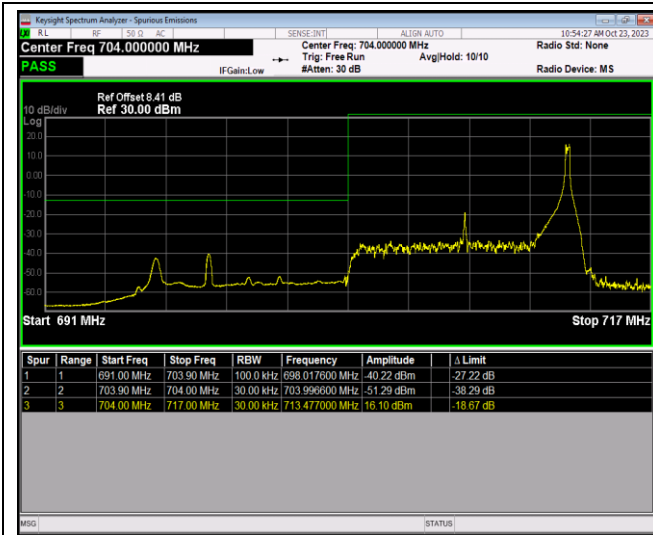

Band17-10MHz-16QAM-23800-50RB#0

Band17-10MHz-64QAM-23780-1RB#0

Band17-10MHz-64QAM-23780-1RB#49

Band17-10MHz-64QAM-23780-50RB#0

Band17-10MHz-64QAM-23800-1RB#0

Band17-10MHz-64QAM-23800-1RB#49

Band17-10MHz-64QAM-23800-50RB#0