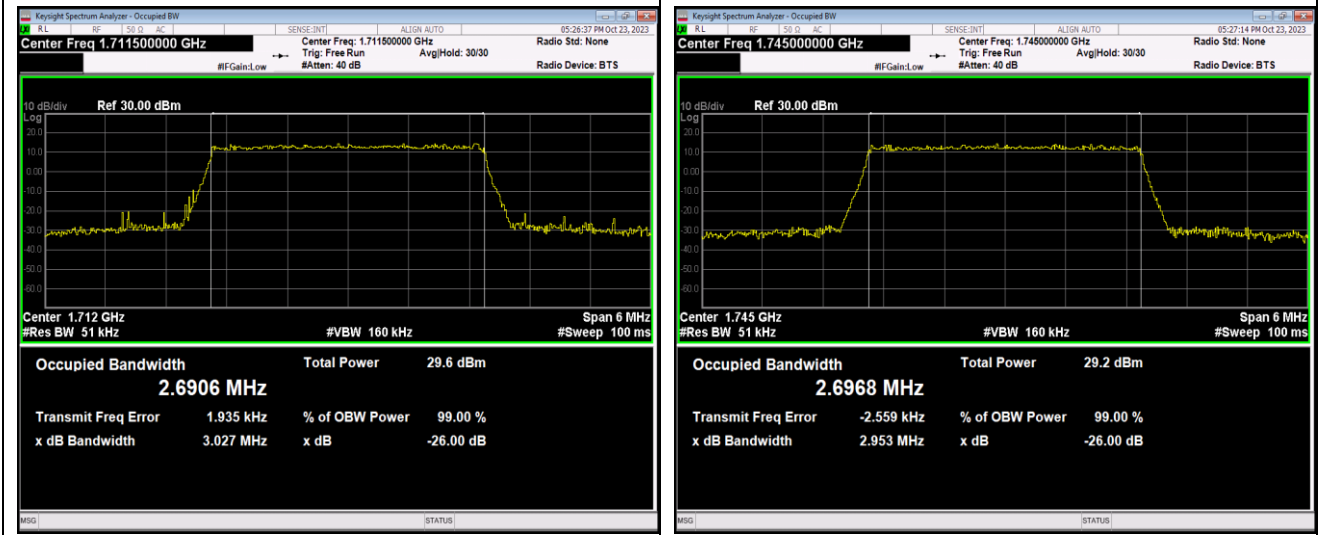

Band66-3MHz-64QAM-131987-15RB#0

Band66-3MHz-64QAM-132322-15RB#0

Band66-3MHz-64QAM-132657-15RB#0

Band66-5MHz-QPSK-131997-25RB#0

Band66-5MHz-QPSK-132322-25RB#0

Band66-5MHz-QPSK-132647-25RB#0

Band66-5MHz-16QAM-131997-25RB#0