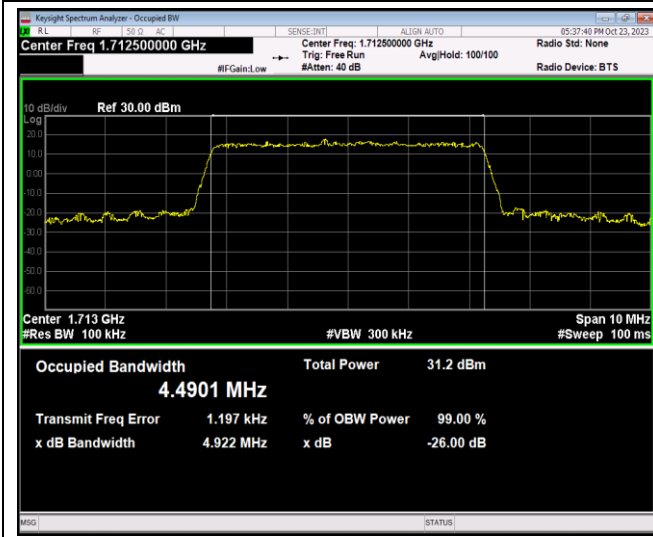

Band66-5MHz-16QAM-131997-25RB#0