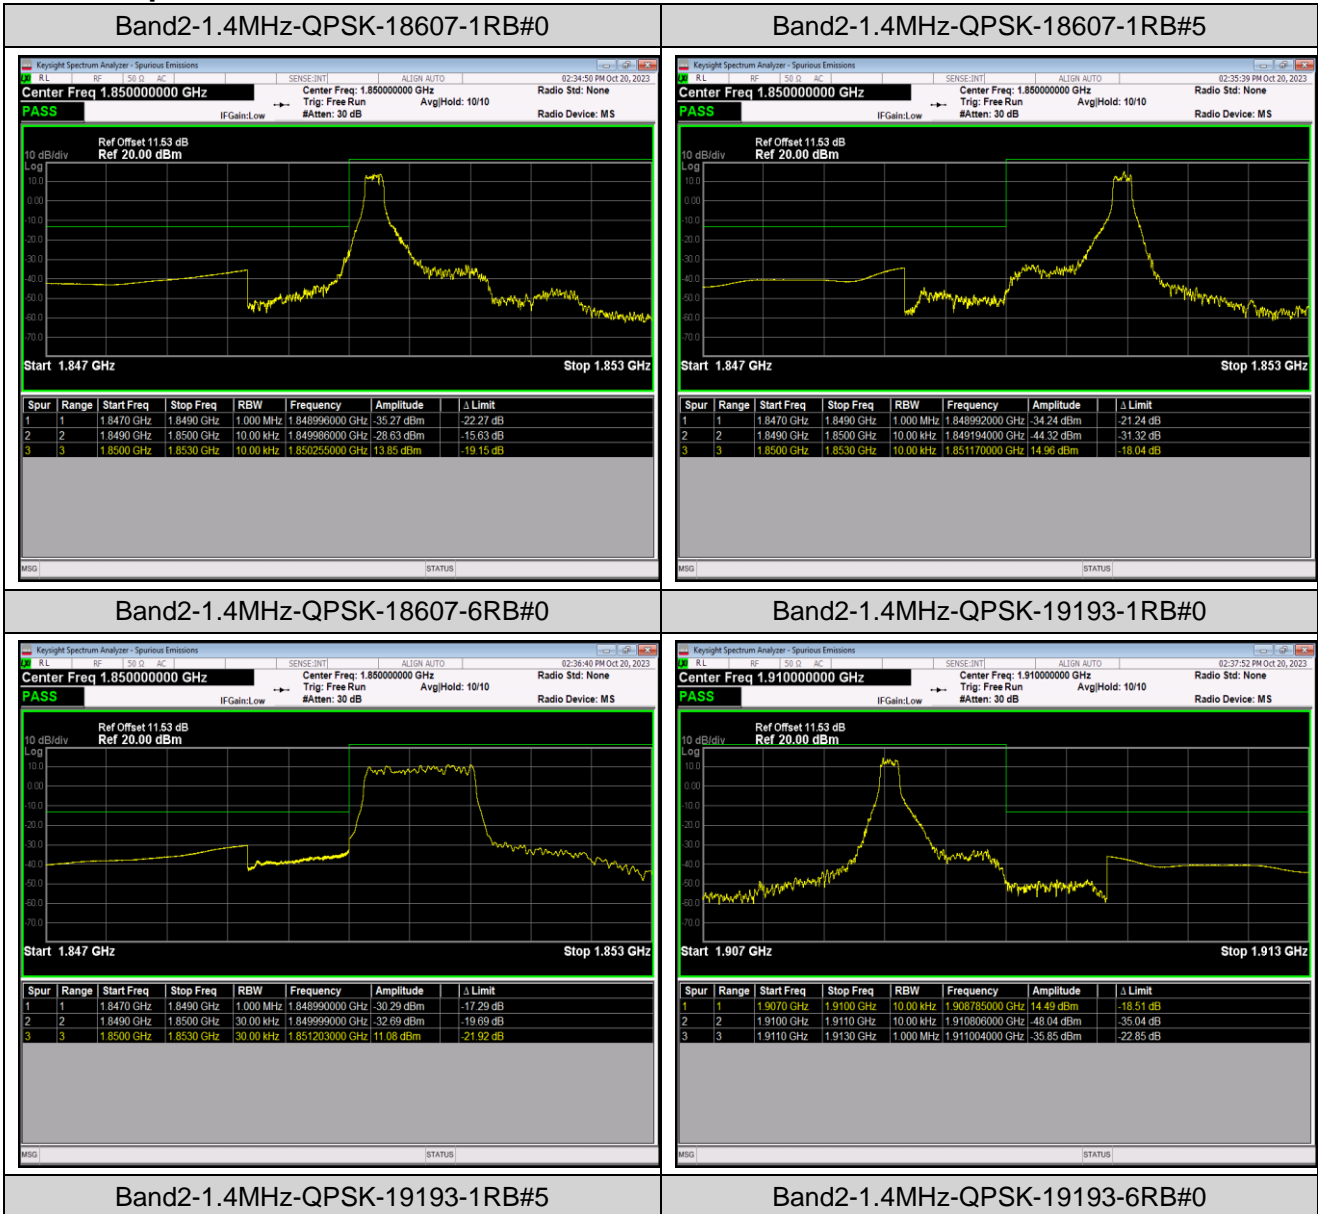

Test Graphs