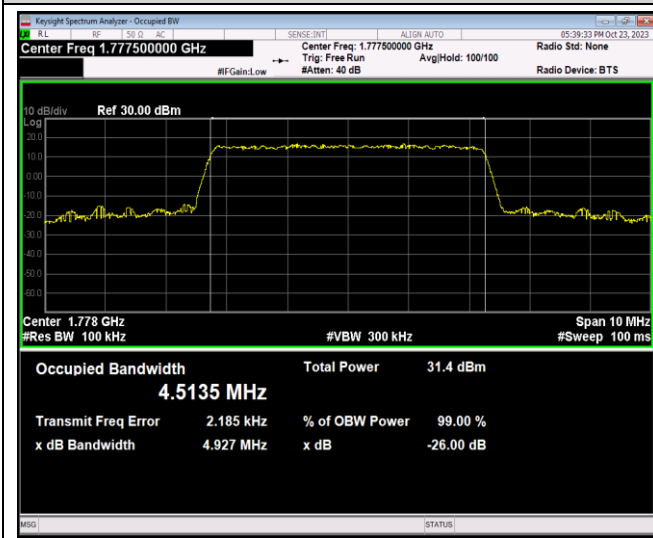

Band66-5MHz-16QAM-132647-25RB#0