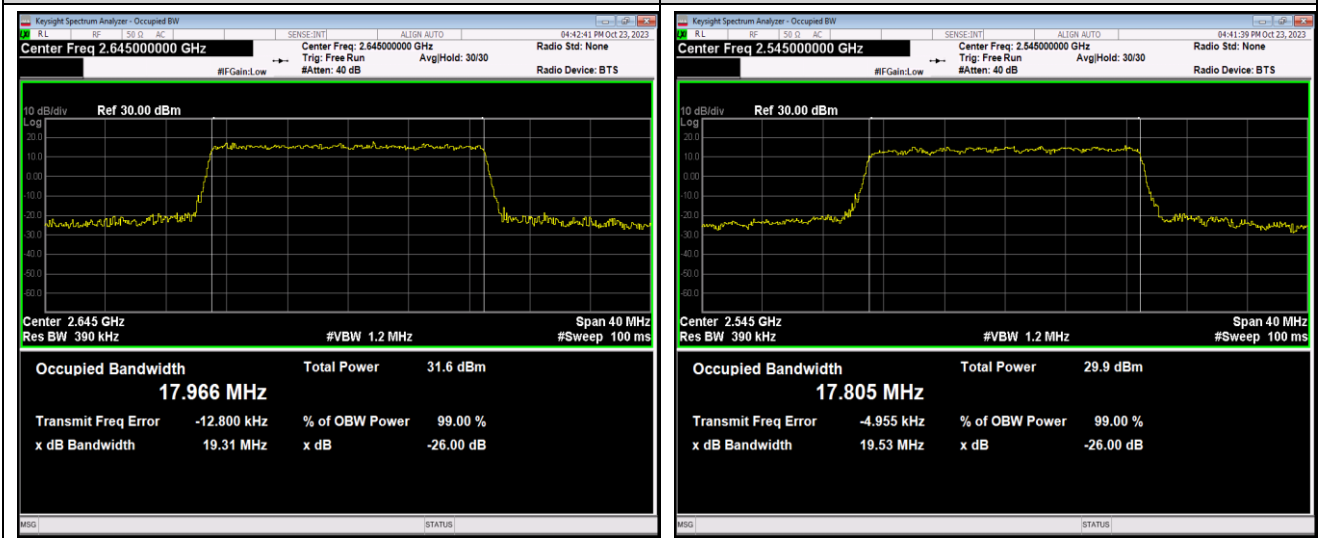

Band41-20MHz-QPSK-41140-100RB#0

Band41-20MHz-16QAM-40140-100RB#0

Band41-20MHz-16QAM-40640-100RB#0

Band41-20MHz-16QAM-41140-100RB#0