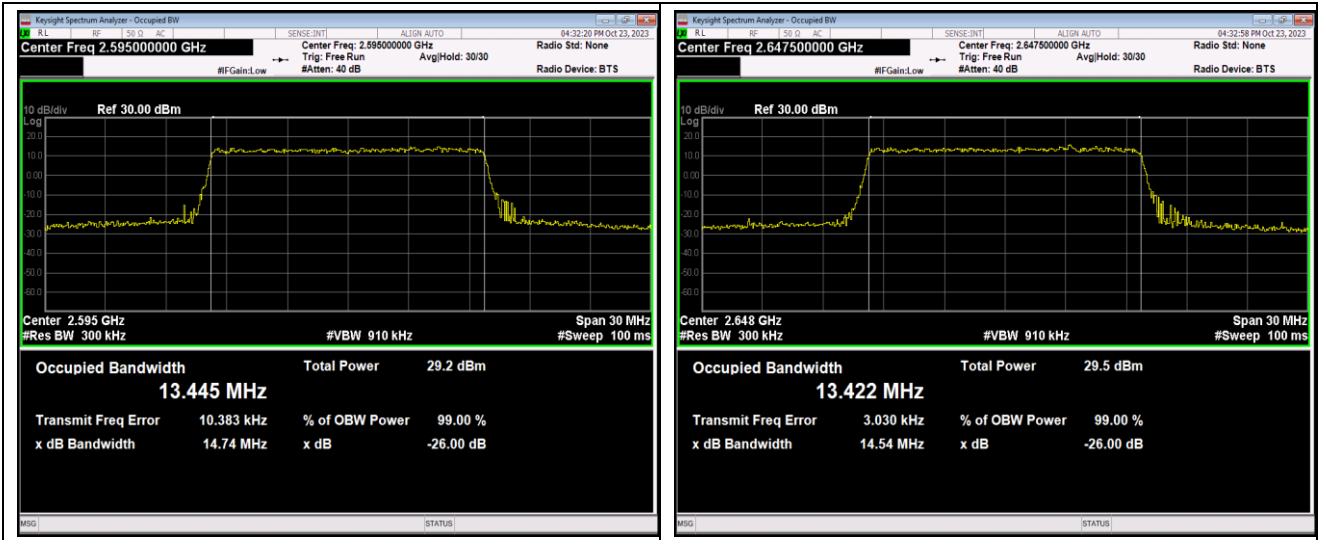

Band41-10MHz-16QAM-41190-50RB#0

Band41-15MHz-16QAM-40115-75RB#0

Band41-15MHz-16QAM-40640-75RB#0

Band41-15MHz-16QAM-41165-75RB#0

Band41-15MHz-64QAM-40115-75RB#0

Band41-15MHz-64QAM-40640-75RB#0

Band41-15MHz-64QAM-41165-75RB#0