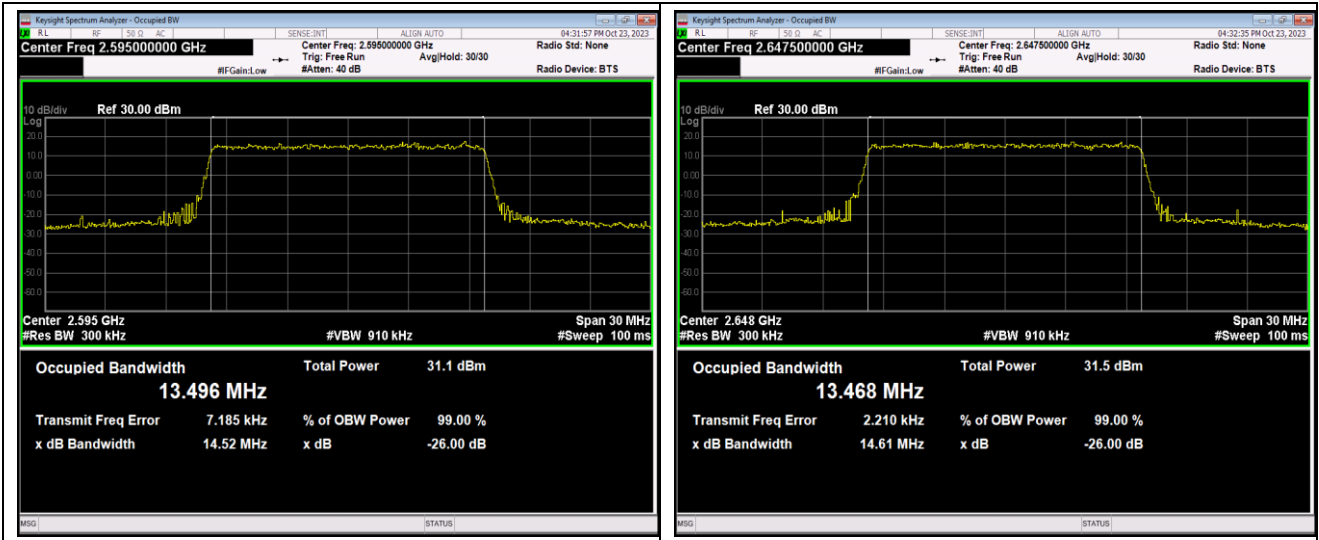

Band41-15MHz-16QAM-40115-75RB#0

Band41-15MHz-16QAM-40640-75RB#0