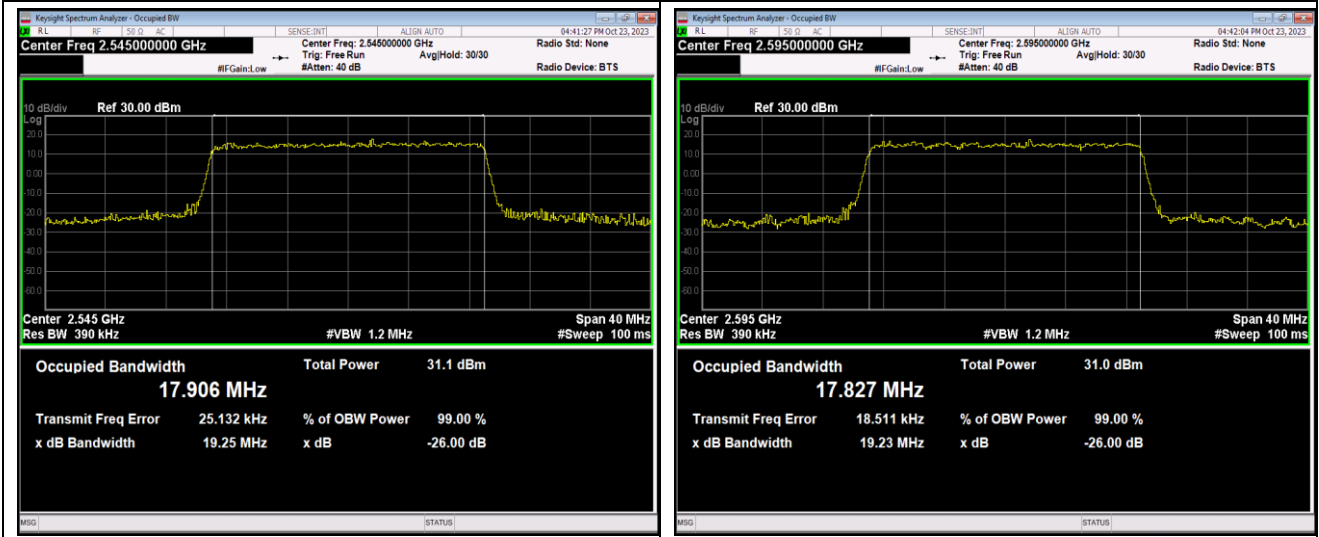

Band41-20MHz-QPSK-40140-100RB#0

Band41-20MHz-QPSK-40640-100RB#0

Band41-20MHz-QPSK-41140-100RB#0

Band41-20MHz-16QAM-40140-100RB#0