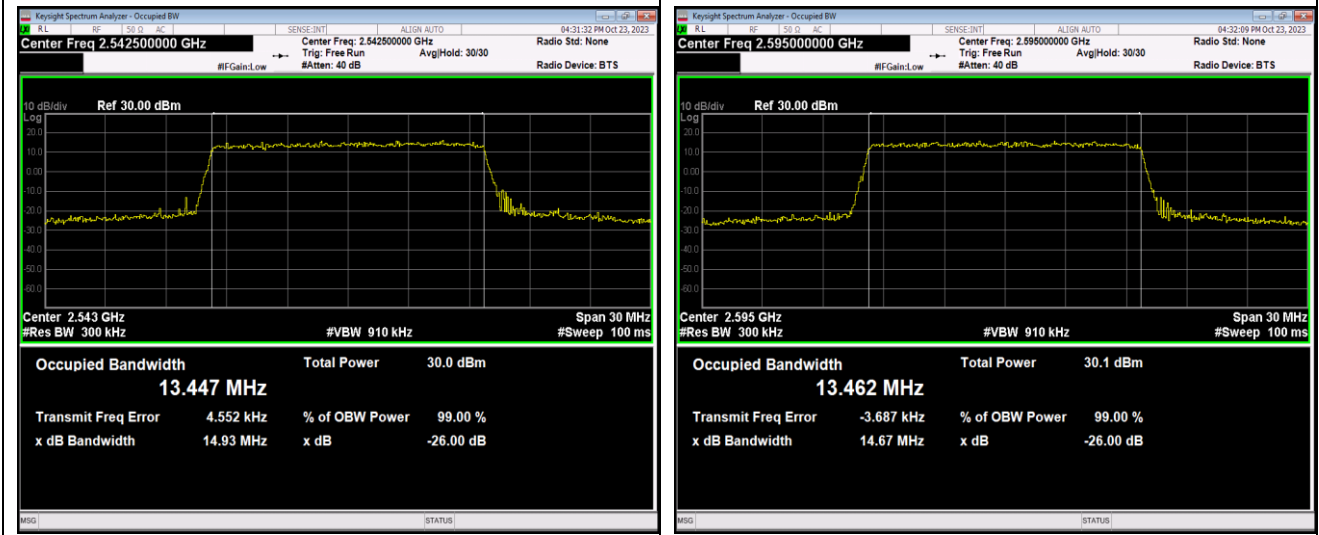

Band41-15MHz-16QAM-40115-75RB#0

Band41-15MHz-16QAM-40640-75RB#0

Band41-15MHz-16QAM-41165-75RB#0

Band41-15MHz-64QAM-40115-75RB#0