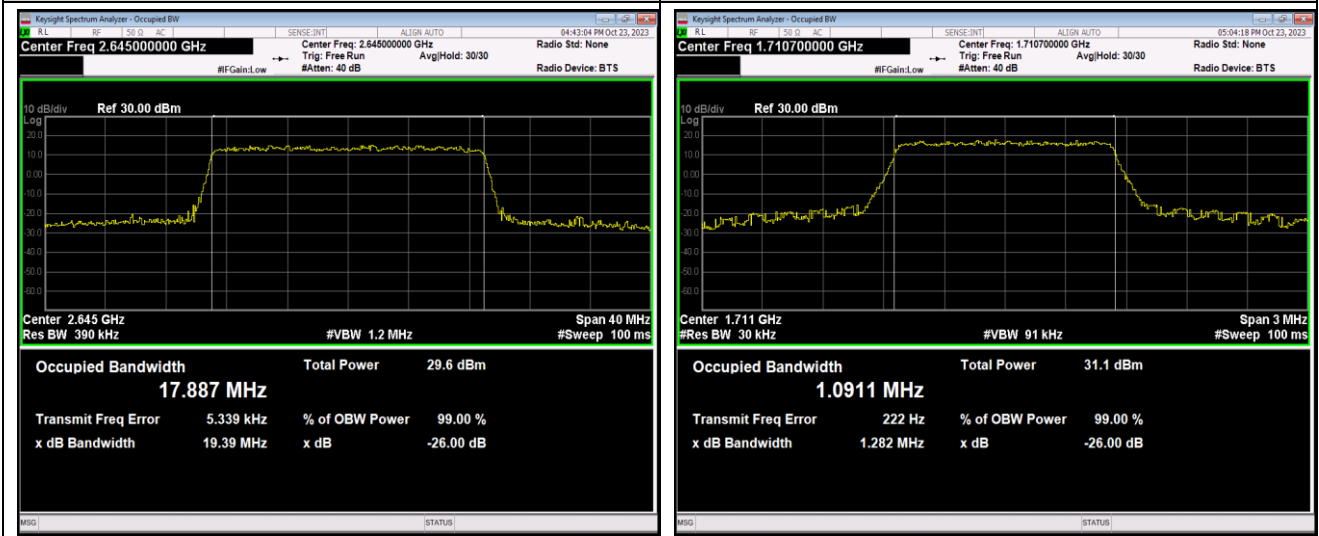

Band41-20MHz-64QAM-41140-100RB#0

Band66-1.4MHz-QPSK-131979-6RB#0

Band66-1.4MHz-QPSK-132322-6RB#0

Band66-1.4MHz-QPSK-132665-6RB#0