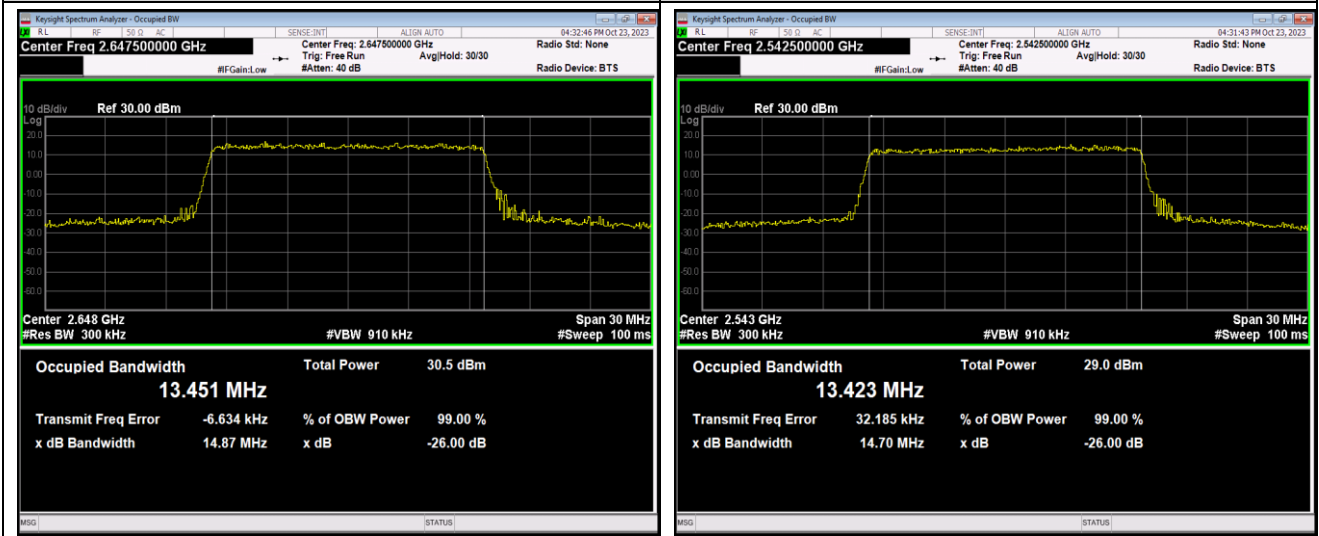

Band41-10MHz-16QAM-41190-50RB#0

Band41-15MHz-16QAM-40115-75RB#0

Band41-15MHz-16QAM-40640-75RB#0

Band41-15MHz-16QAM-41165-75RB#0

Band41-15MHz-64QAM-40115-75RB#0

Band41-15MHz-64QAM-40640-75RB#0

Band41-15MHz-64QAM-41165-75RB#0