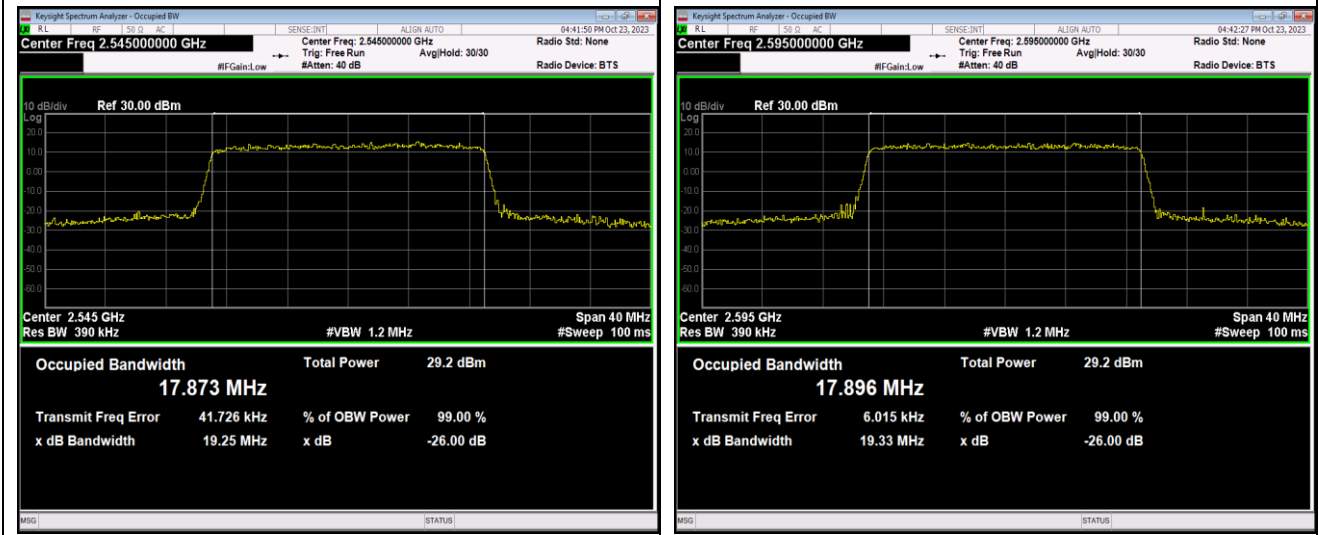

Band41-20MHz-64QAM-40140-100RB#0

Band41-20MHz-64QAM-40640-100RB#0

Band41-20MHz-64QAM-41140-100RB#0

Band66-1.4MHz-QPSK-131979-6RB#0