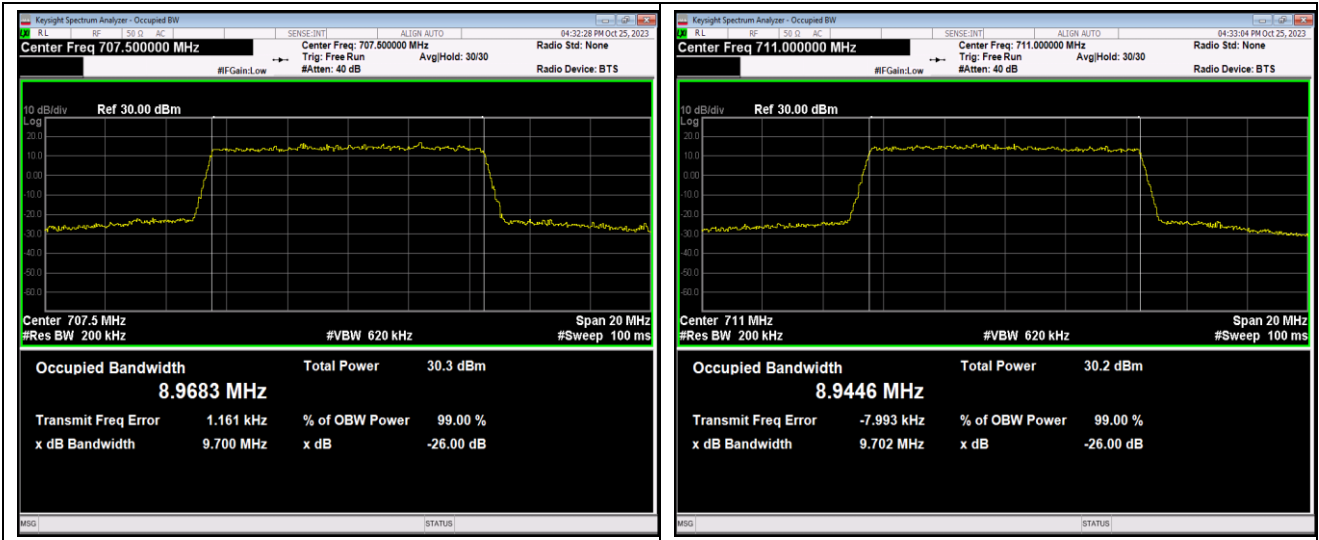

Band12-5MHz-64QAM-23035-25RB#0

Band12-5MHz-64QAM-23095-25RB#0

Band12-5MHz-64QAM-23155-25RB#0

Band12-10MHz-QPSK-23060-50RB#0

Band12-10MHz-QPSK-23095-50RB#0

Band12-10MHz-QPSK-23130-50RB#0

Band13-5MHz-QPSK-23205-25RB#0