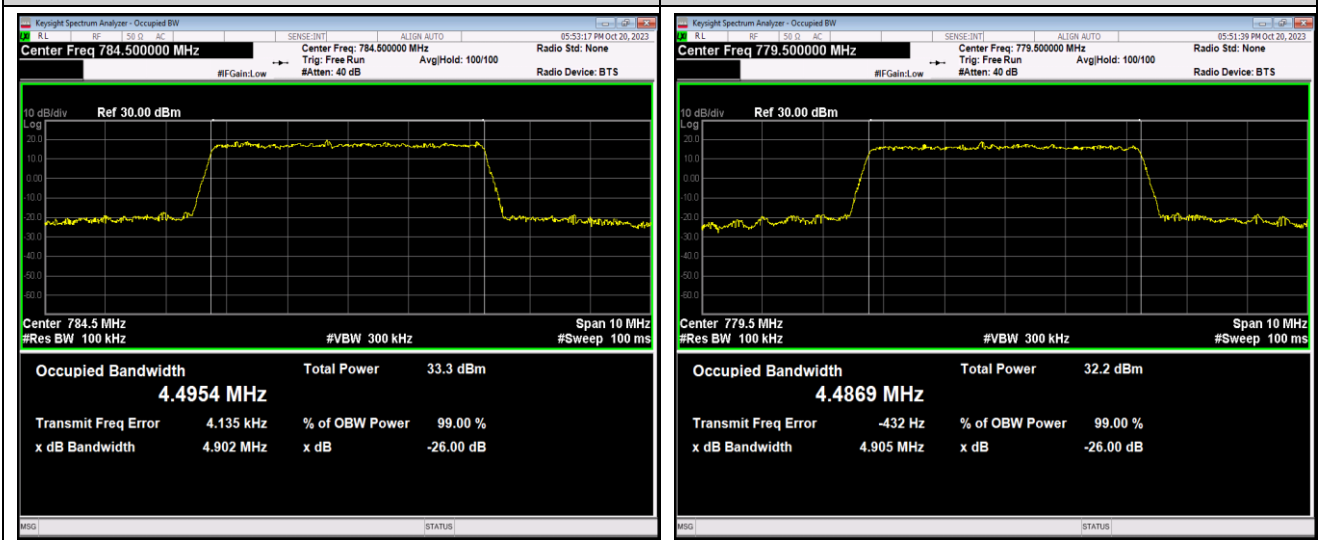

Band13-5MHz-QPSK-23255-25RB#0

Band13-5MHz-16QAM-23205-25RB#0

Band13-5MHz-16QAM-23230-25RB#0

Band13-5MHz-16QAM-23255-25RB#0