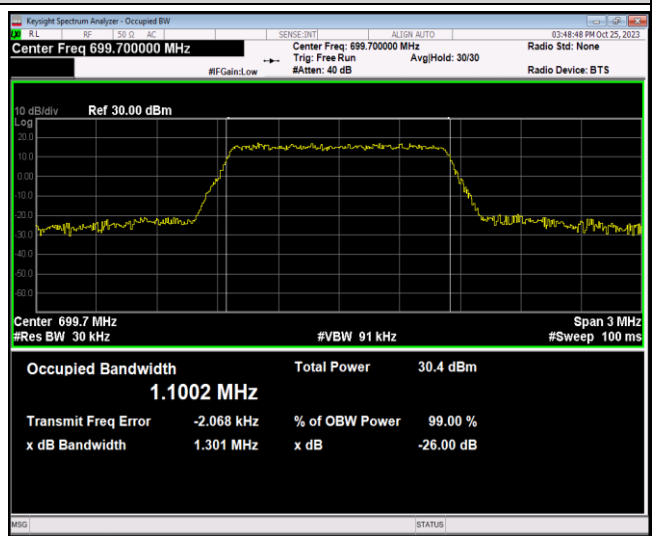

Band12-1.4MHz-QPSK-23095-6RB#0

Band12-1.4MHz-QPSK-23173-6RB#0

Band12-1.4MHz-16QAM-23017-6RB#0

Band12-1.4MHz-16QAM-23095-6RB#0

Band12-1.4MHz-16QAM-23173-6RB#0

Band12-3MHz-16QAM-23025-15RB#0

Band12-3MHz-16QAM-23095-15RB#0