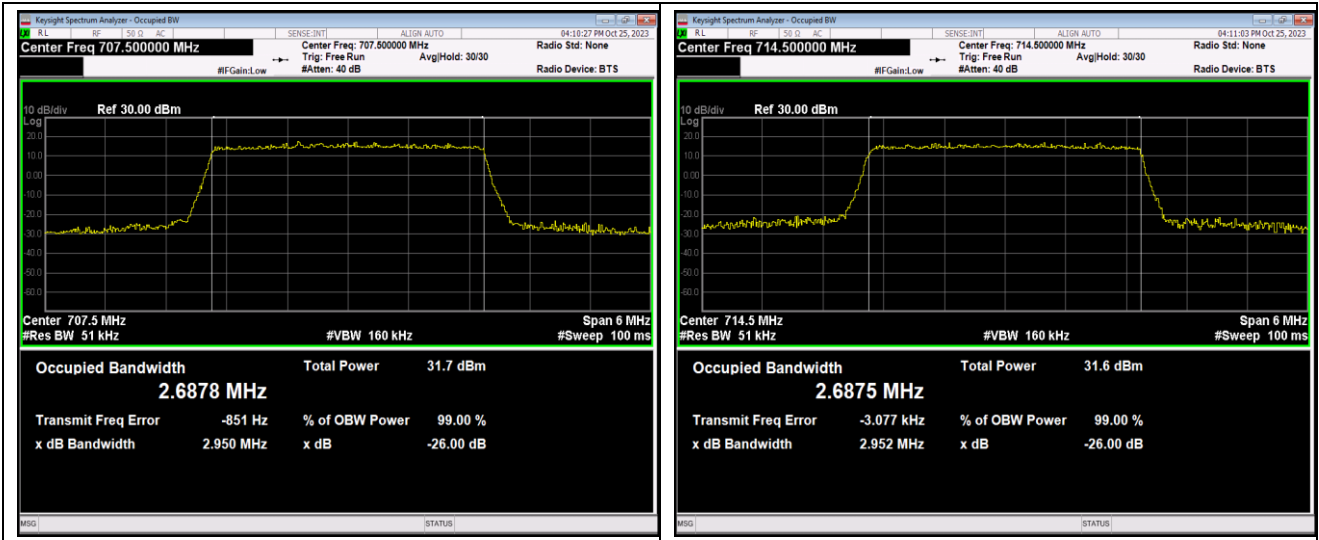

Band12-1.4MHz-QPSK-23095-6RB#0

Band12-1.4MHz-QPSK-23173-6RB#0

Band12-1.4MHz-16QAM-23017-6RB#0

Band12-1.4MHz-16QAM-23095-6RB#0

Band12-1.4MHz-16QAM-23173-6RB#0

Band12-3MHz-16QAM-23025-15RB#0

Band12-3MHz-16QAM-23095-15RB#0