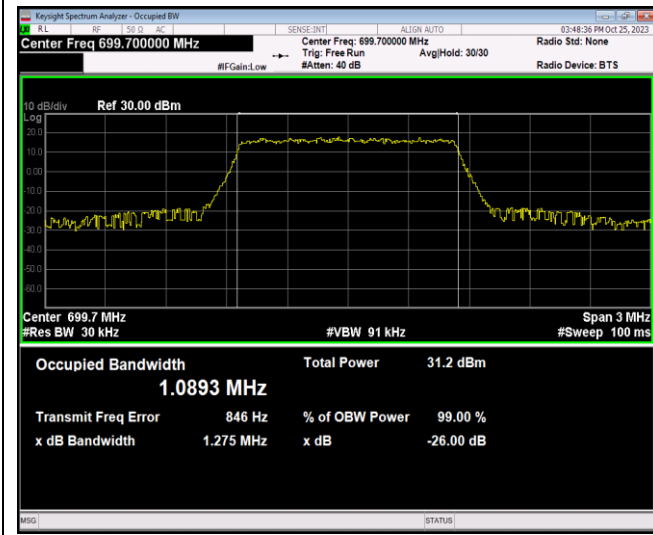

Band12-1.4MHz-QPSK-23017-6RB#0

Band12-1.4MHz-QPSK-23173-6RB#0