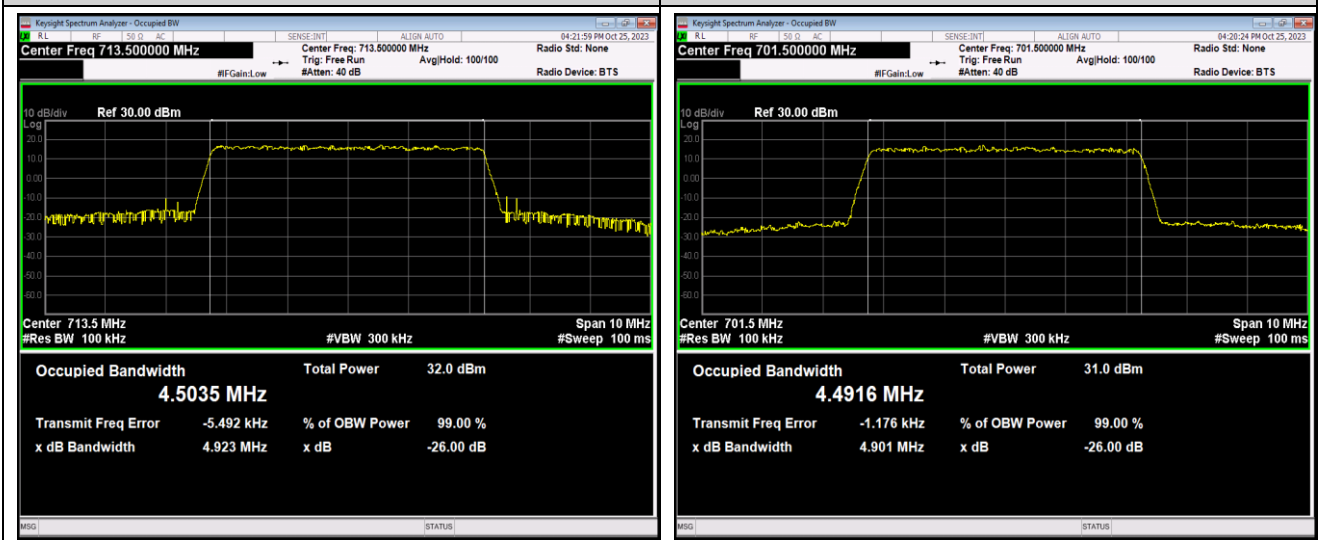

Band12-5MHz-QPSK-23155-25RB#0

Band12-5MHz-16QAM-23035-25RB#0

Band12-5MHz-16QAM-23095-25RB#0

Band12-5MHz-16QAM-23155-25RB#0