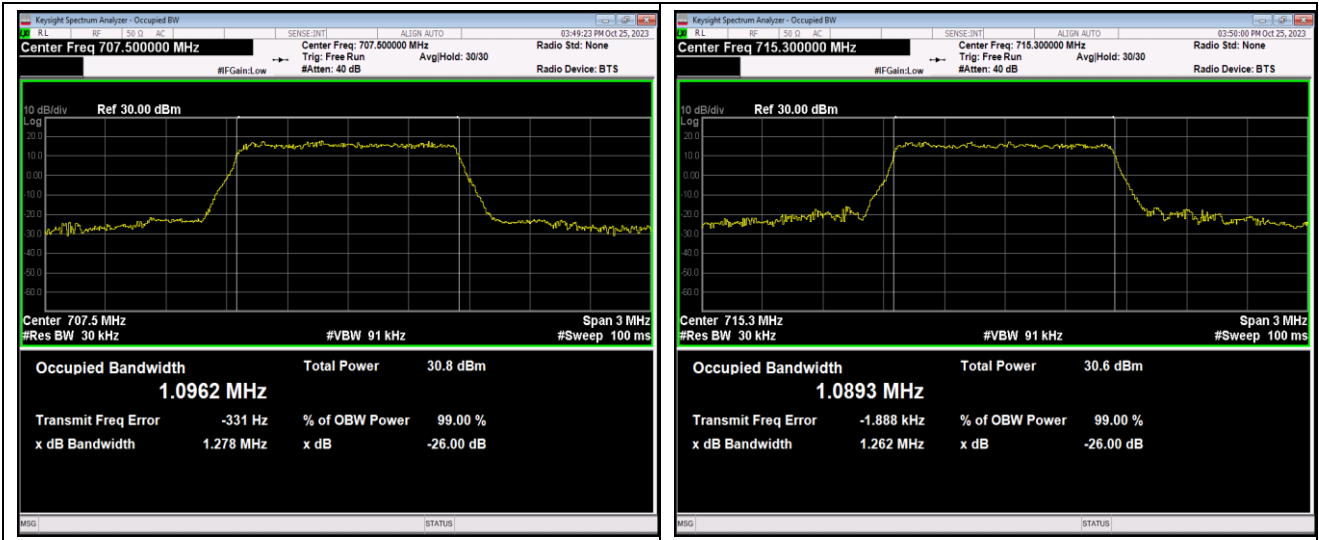

Band12-1.4MHz-QPSK-23095-6RB#0

Band12-1.4MHz-QPSK-23173-6RB#0

Band12-1.4MHz-16QAM-23017-6RB#0

Band12-1.4MHz-16QAM-23095-6RB#0

Band12-1.4MHz-16QAM-23173-6RB#0

Band12-3MHz-16QAM-23025-15RB#0

Band12-3MHz-16QAM-23095-15RB#0