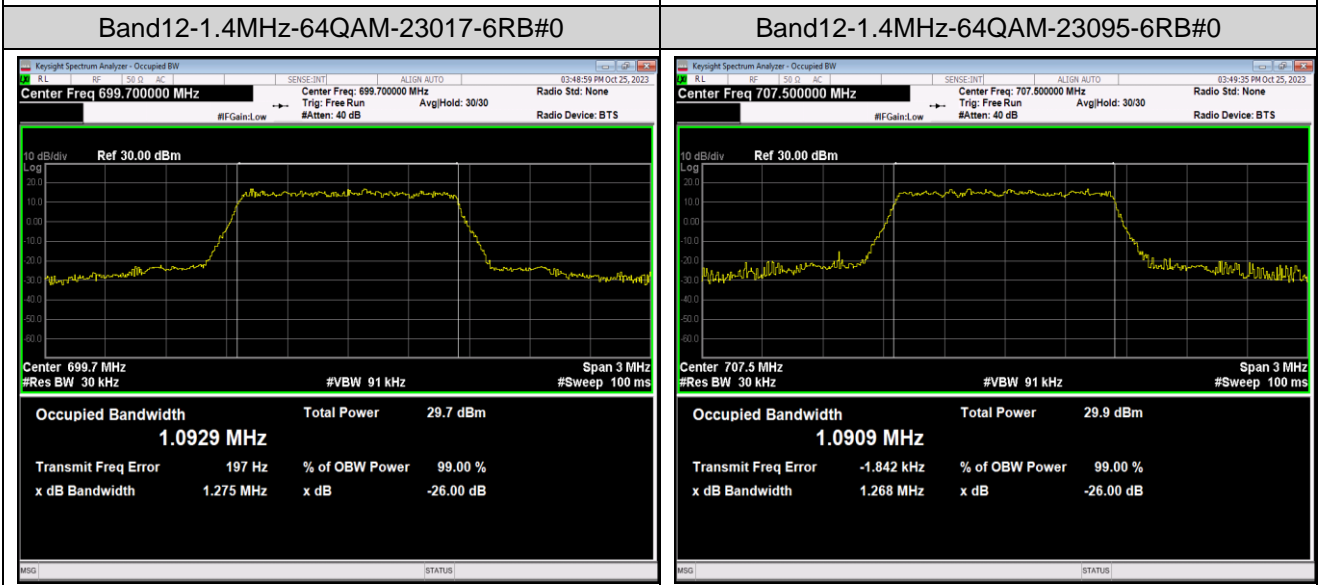

Band12-1.4MHz-QPSK-23095-6RB#0

Band12-1.4MHz-QPSK-23173-6RB#0

Band12-1.4MHz-16QAM-23017-6RB#0

Band12-1.4MHz-16QAM-23095-6RB#0

Band12-1.4MHz-16QAM-23173-6RB#0

Band12-3MHz-16QAM-23025-15RB#0

Band12-3MHz-16QAM-23095-15RB#0