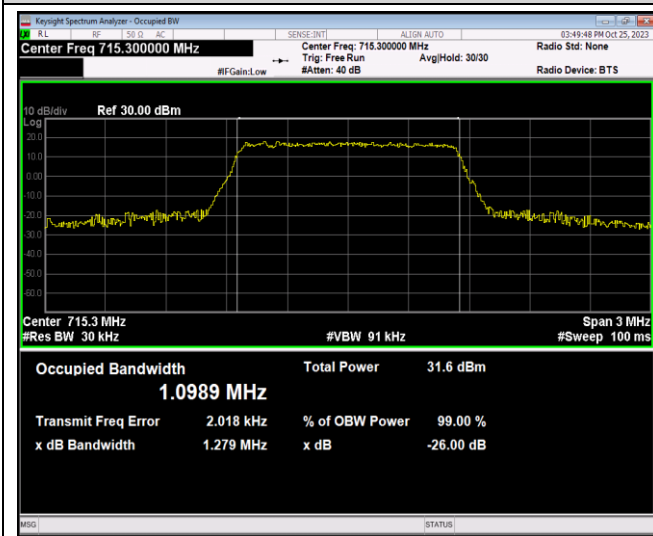

Band12-1.4MHz-QPSK-23173-6RB#0

Band12-1.4MHz-16QAM-23095-6RB#0