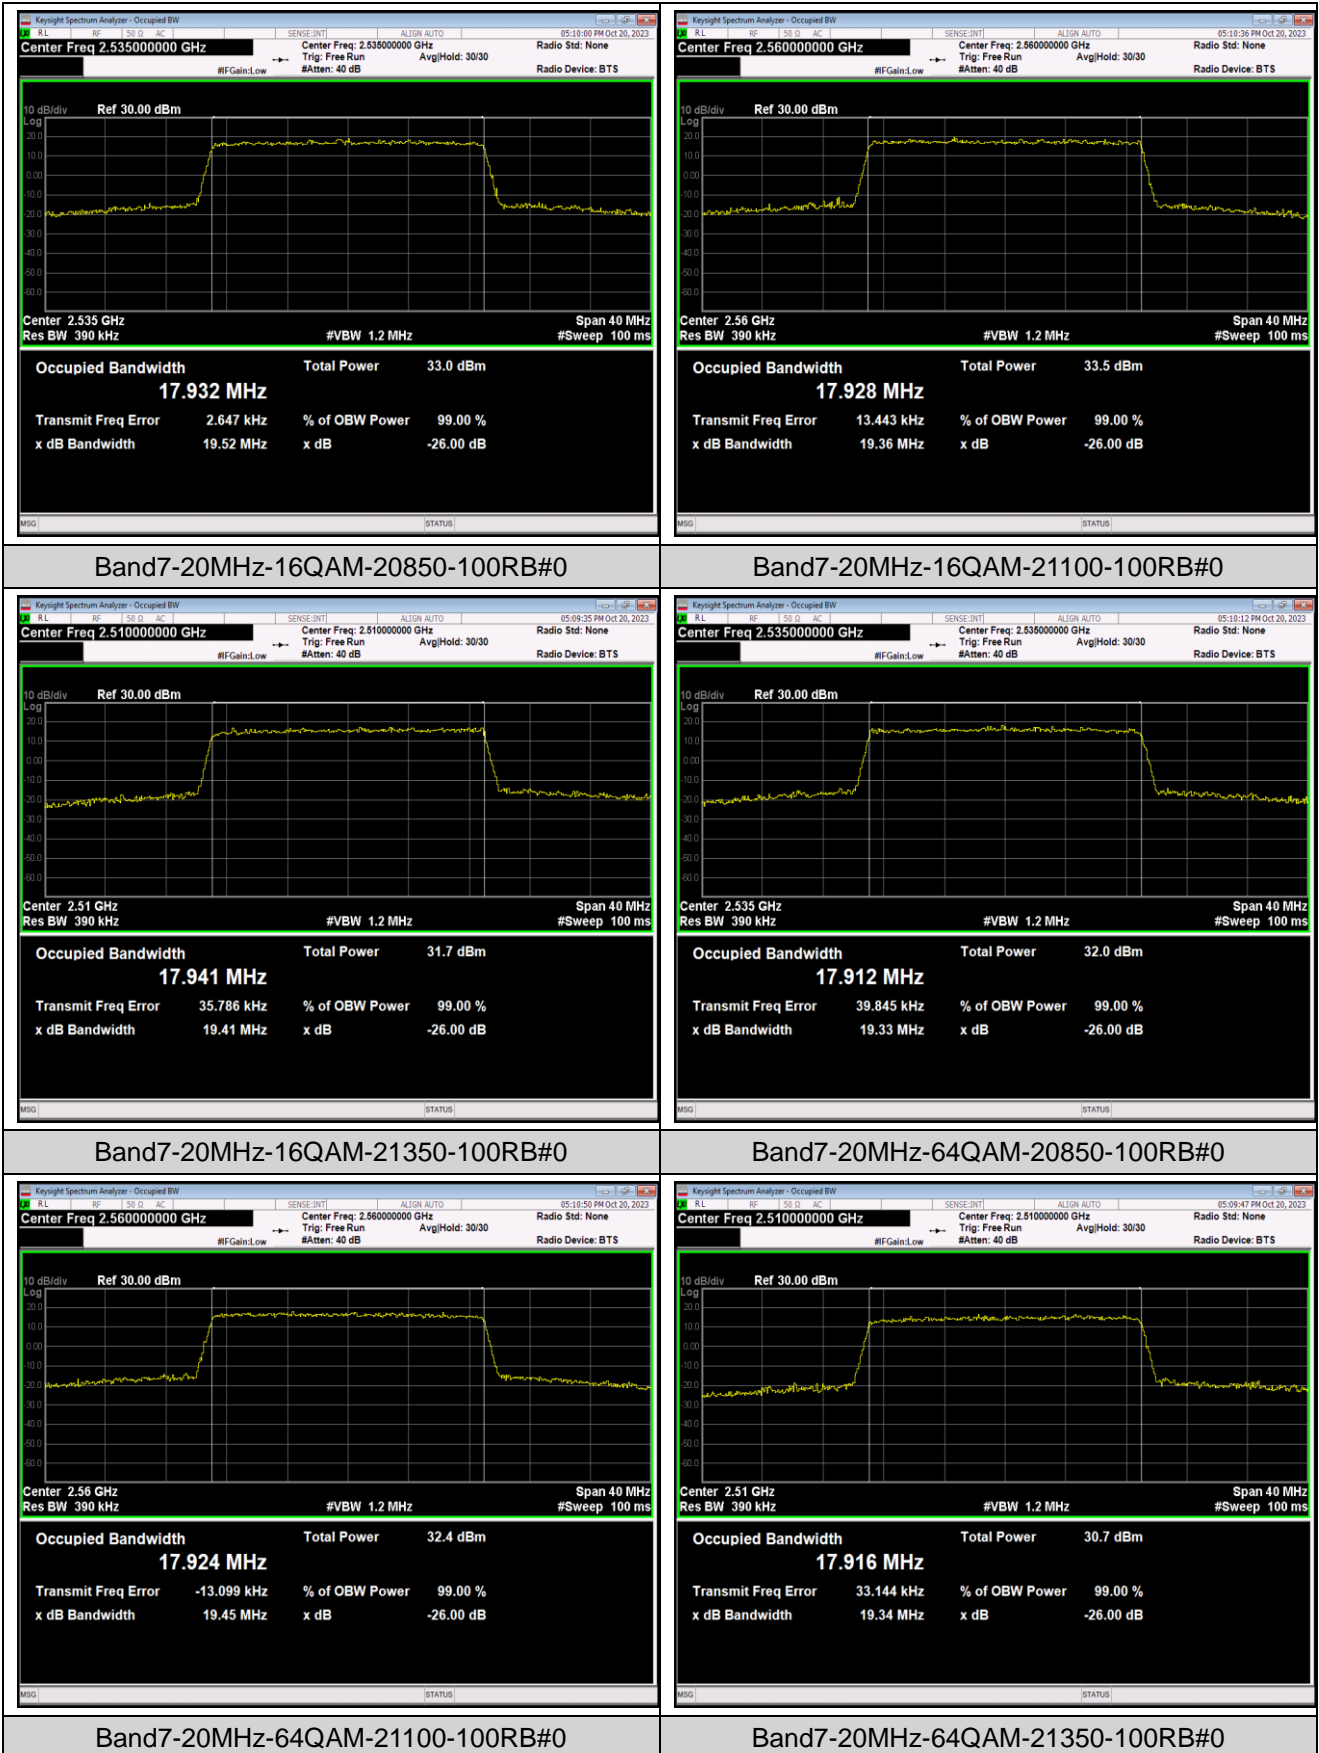

Band7-15MHz-16QAM-21375-75RB#0

Band7-15MHz-64QAM-20825-75RB#0

Band7-15MHz-64QAM-21100-75RB#0

Band7-15MHz-64QAM-21375-75RB#0

Band7-20MHz-QPSK-20850-100RB#0

Band7-20MHz-QPSK-21100-100RB#0

Band7-20MHz-QPSK-21350-100RB#0

Band7-20MHz-16QAM-20850-100RB#0

Band7-20MHz-16QAM-21100-100RB#0

Band7-20MHz-16QAM-21350-100RB#0

Band7-20MHz-64QAM-20850-100RB#0

Band7-20MHz-64QAM-21100-100RB#0

Band7-20MHz-64QAM-21350-100RB#0

Band12-1.4MHz-QPSK-23017-6RB#0