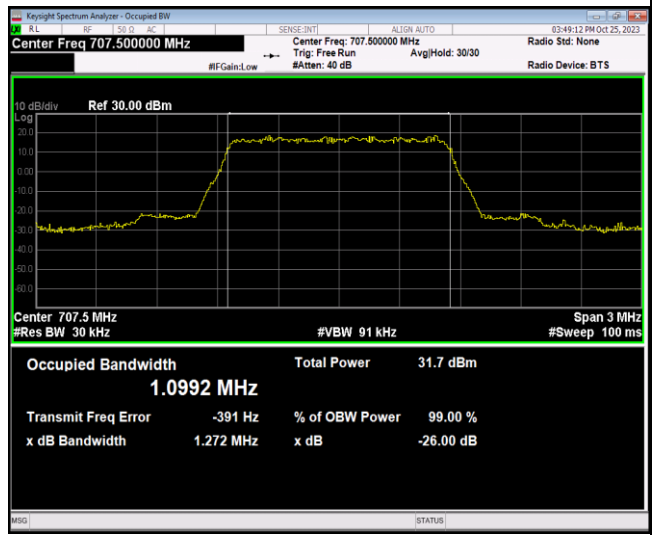

Band12-1.4MHz-QPSK-23095-6RB#0

Band12-1.4MHz-16QAM-23017-6RB#0