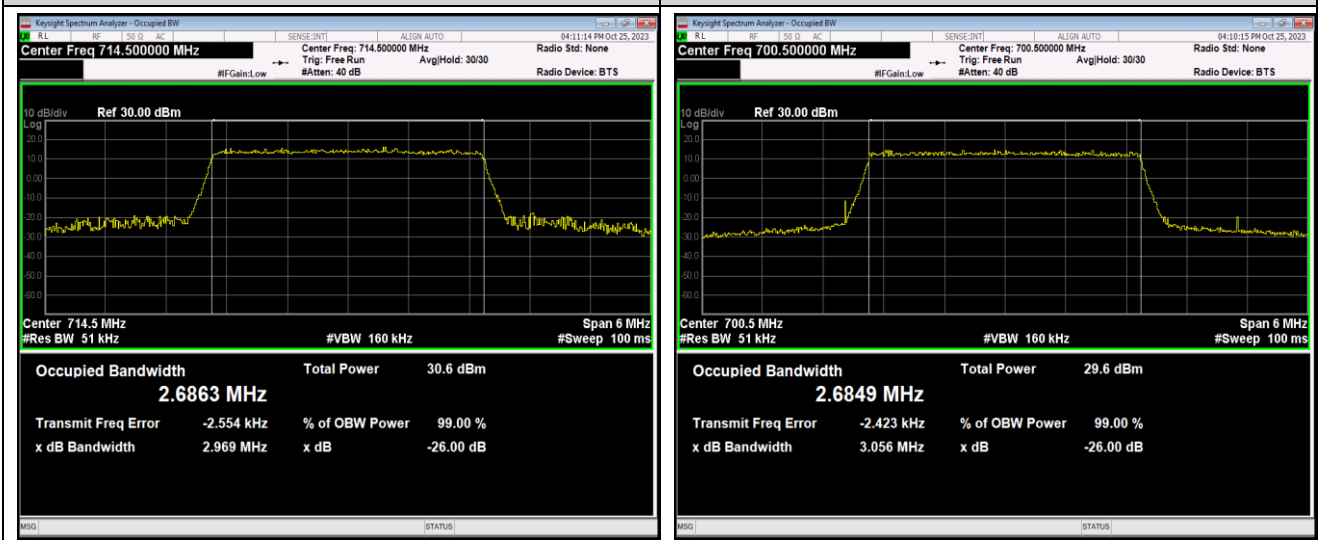

Band12-3MHz-16QAM-23165-15RB#0

Band12-3MHz-64QAM-23025-15RB#0

Band12-3MHz-64QAM-23095-15RB#0

Band12-3MHz-64QAM-23165-15RB#0