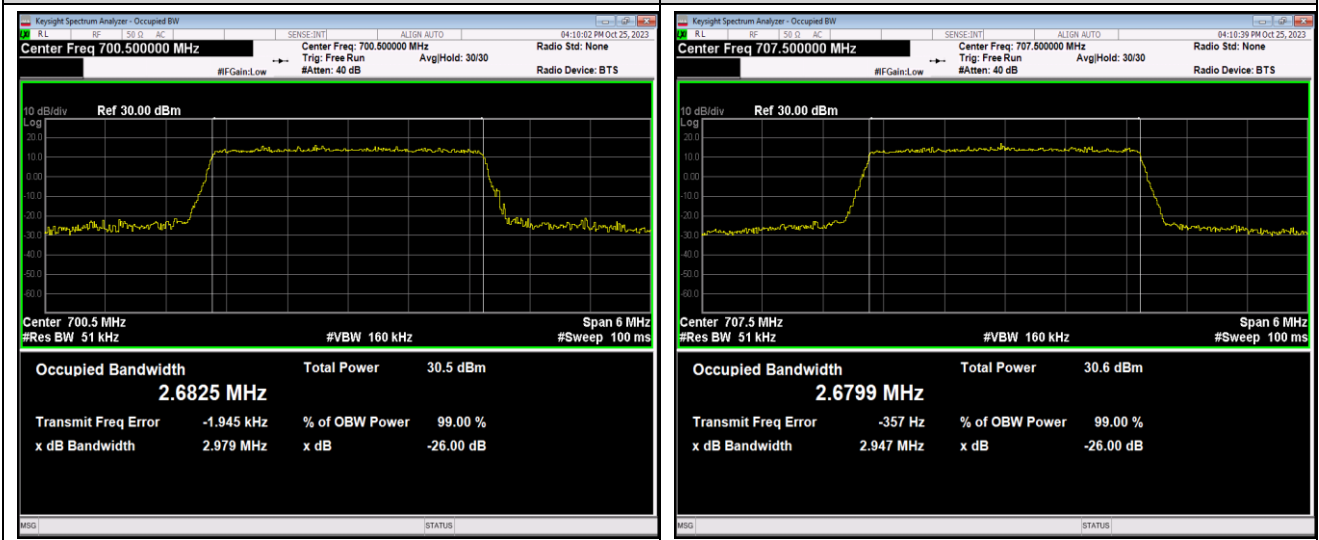

Band12-1.4MHz-QPSK-23095-6RB#0

Band12-1.4MHz-QPSK-23173-6RB#0

Band12-1.4MHz-16QAM-23017-6RB#0

Band12-1.4MHz-16QAM-23095-6RB#0

Band12-1.4MHz-16QAM-23173-6RB#0

Band12-3MHz-16QAM-23025-15RB#0

Band12-3MHz-16QAM-23095-15RB#0