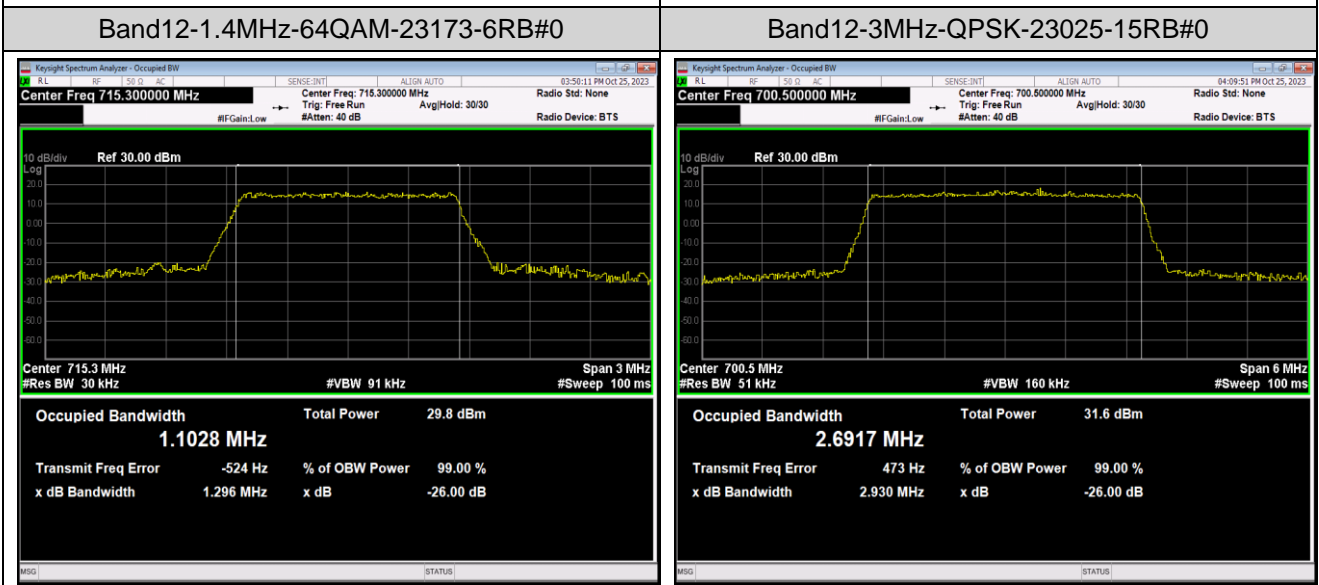

Band12-1.4MHz-QPSK-23095-6RB#0

Band12-1.4MHz-QPSK-23173-6RB#0

Band12-1.4MHz-16QAM-23017-6RB#0

Band12-1.4MHz-16QAM-23095-6RB#0

Band12-1.4MHz-16QAM-23173-6RB#0

Band12-3MHz-16QAM-23025-15RB#0

Band12-3MHz-16QAM-23095-15RB#0