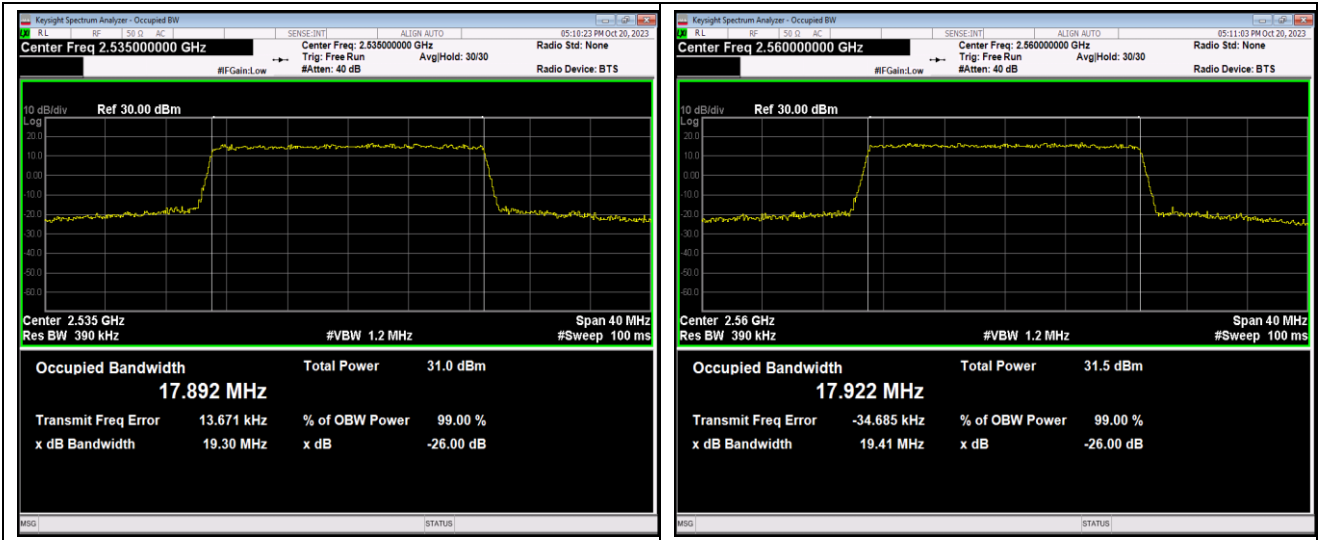

Band7-20MHz-16QAM-20850-100RB#0

Band7-20MHz-16QAM-21100-100RB#0

Band7-20MHz-16QAM-21350-100RB#0

Band7-20MHz-64QAM-20850-100RB#0

Band7-20MHz-64QAM-21100-100RB#0

Band7-20MHz-64QAM-21350-100RB#0

Band12-1.4MHz-QPSK-23017-6RB#0