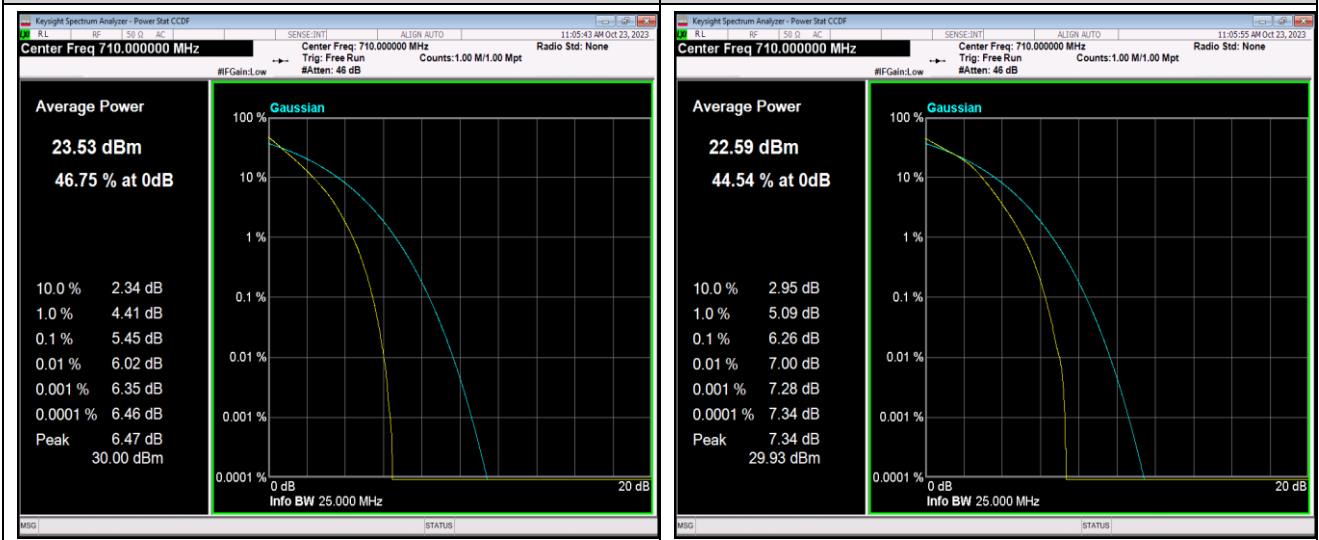

Band13-10MHz-QPSK-23230-50RB#0

Band13-10MHz-16QAM-23230-50RB#0

Band13-10MHz-64QAM-23230-50RB#0

Band17-10MHz-QPSK-23790-50RB#0

Band17-10MHz-16QAM-23790-50RB#0

Band17-10MHz-64QAM-23790-50RB#0

Band26-10MHz-QPSK-26740-50RB#0