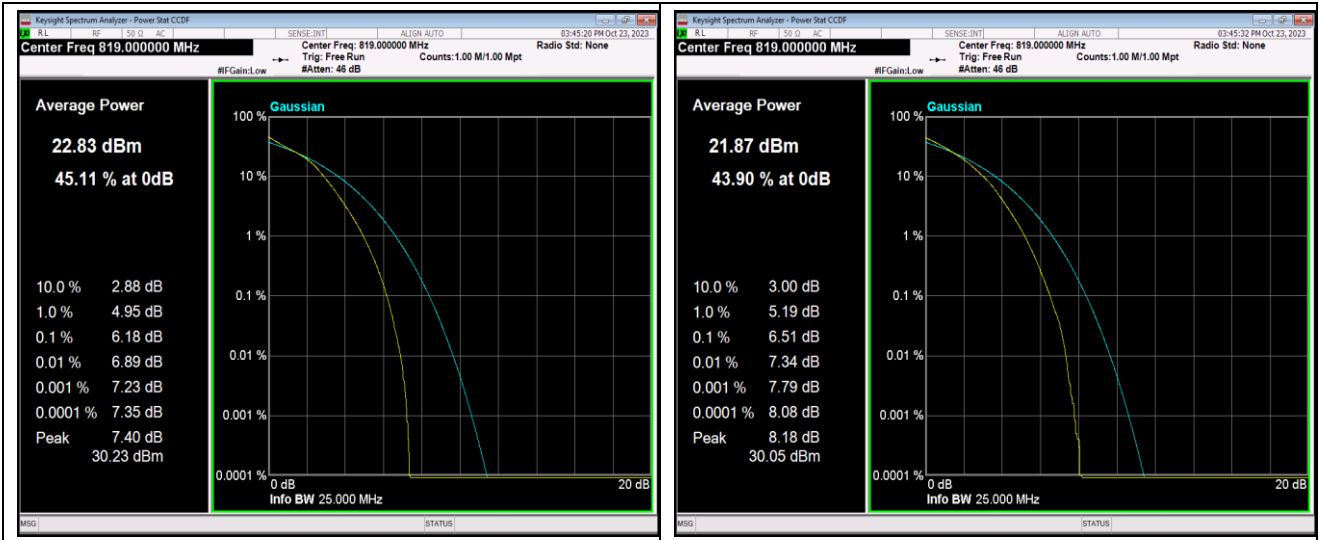

Band26-10MHz-16QAM-26740-50RB#0

Band26-10MHz-64QAM-26740-50RB#0