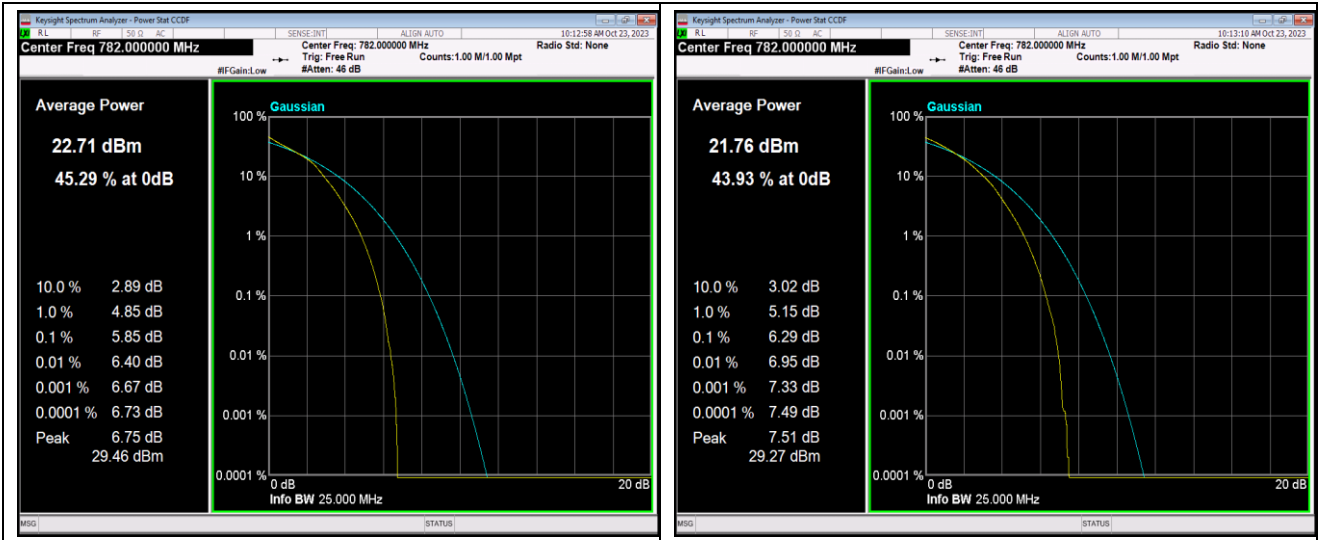

Band13-10MHz-16QAM-23230-50RB#0

Band13-10MHz-64QAM-23230-50RB#0