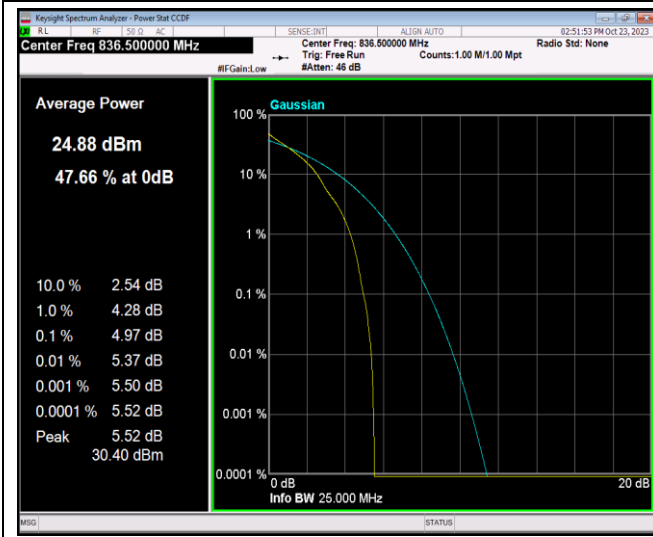

Band26-15MHz-QPSK-26915-1RB#0