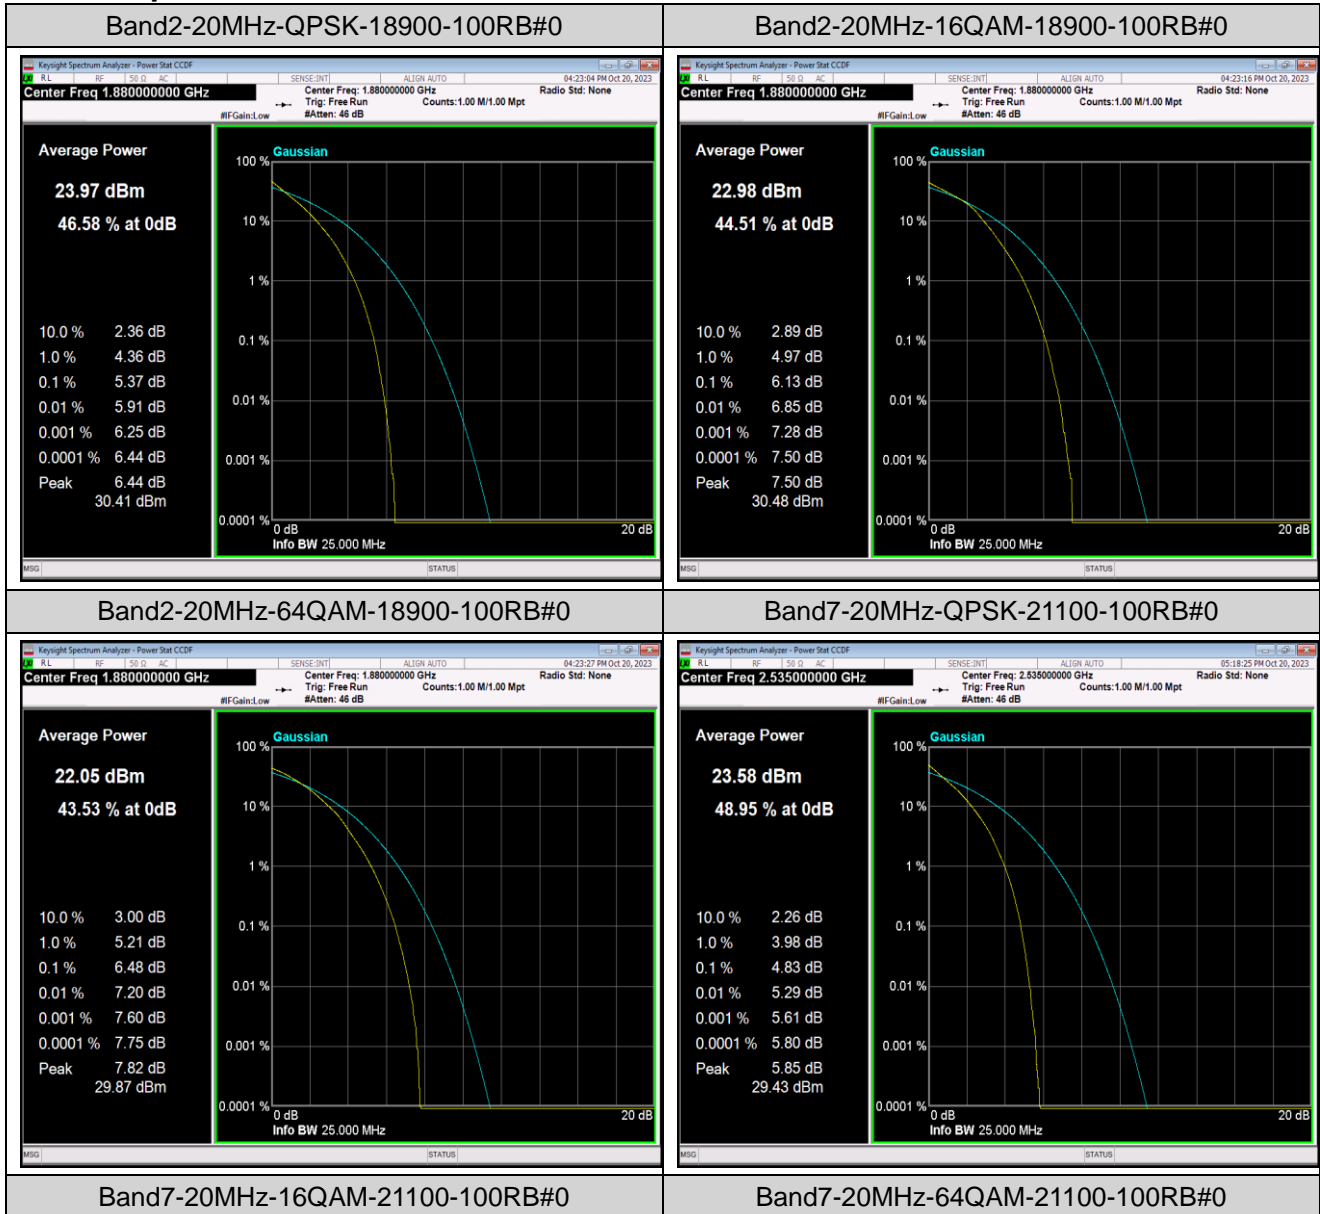

Test Graphs