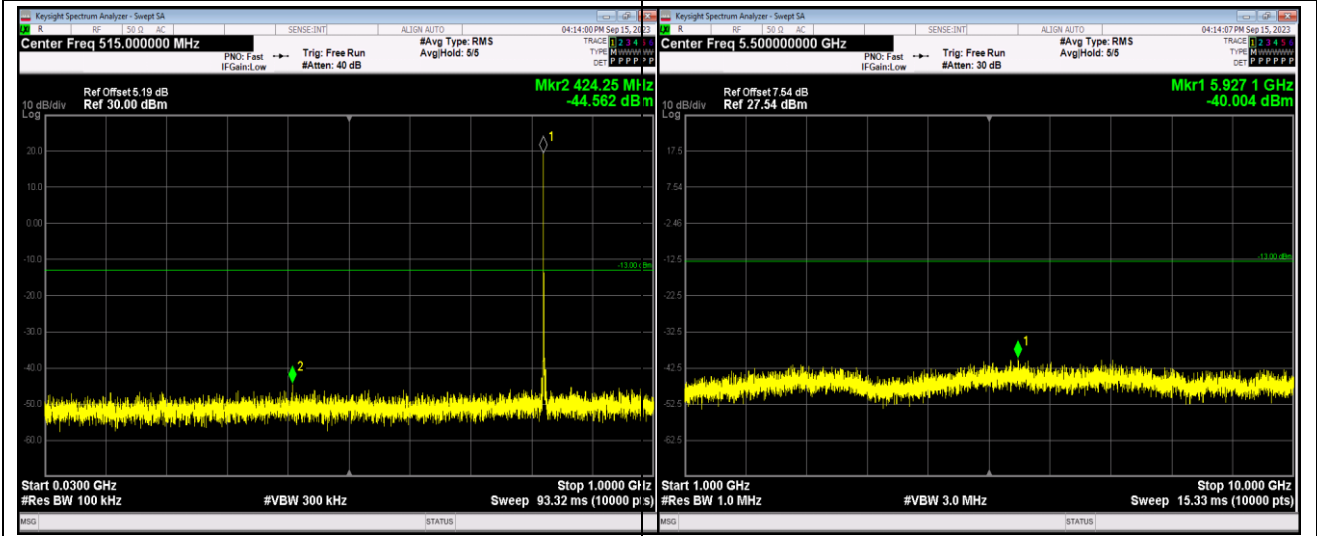

Band5-1.4MHz-64QAM-20407-1RB#0-Range1:30~1000MHz

Band5-1.4MHz-64QAM-20407-1RB#0-Range2:1000~10000MHz