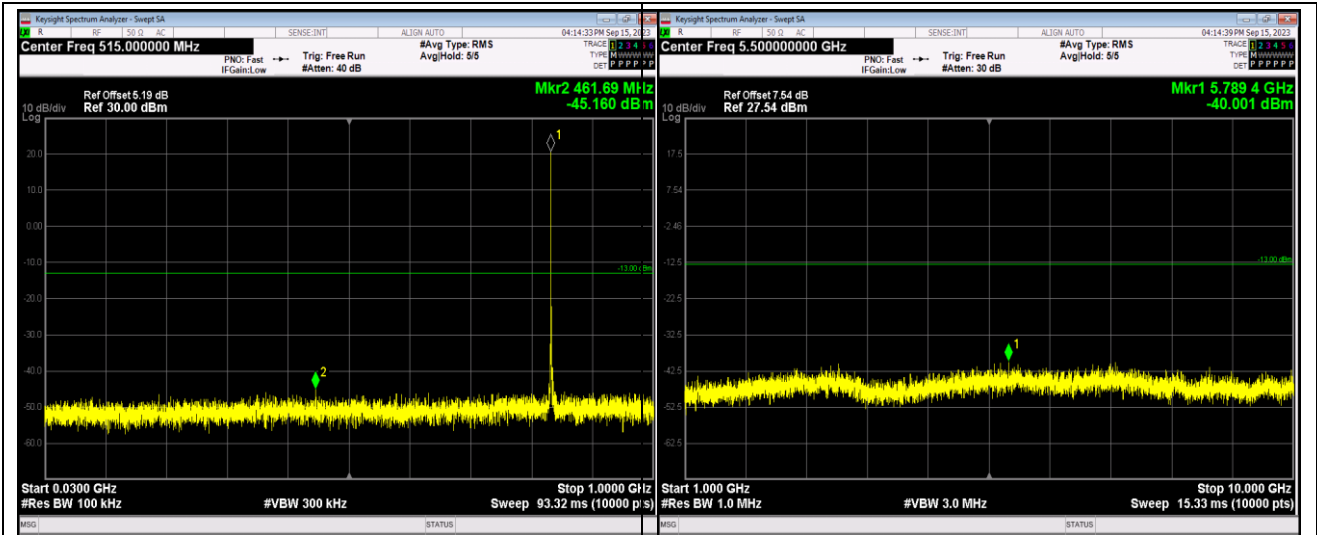

Band5-1.4MHz-16QAM-20643-1RB#0-Range2:1000~10000MHz

Band5-1.4MHz-16QAM-20643-1RB#0-Range1:30~1000MHz