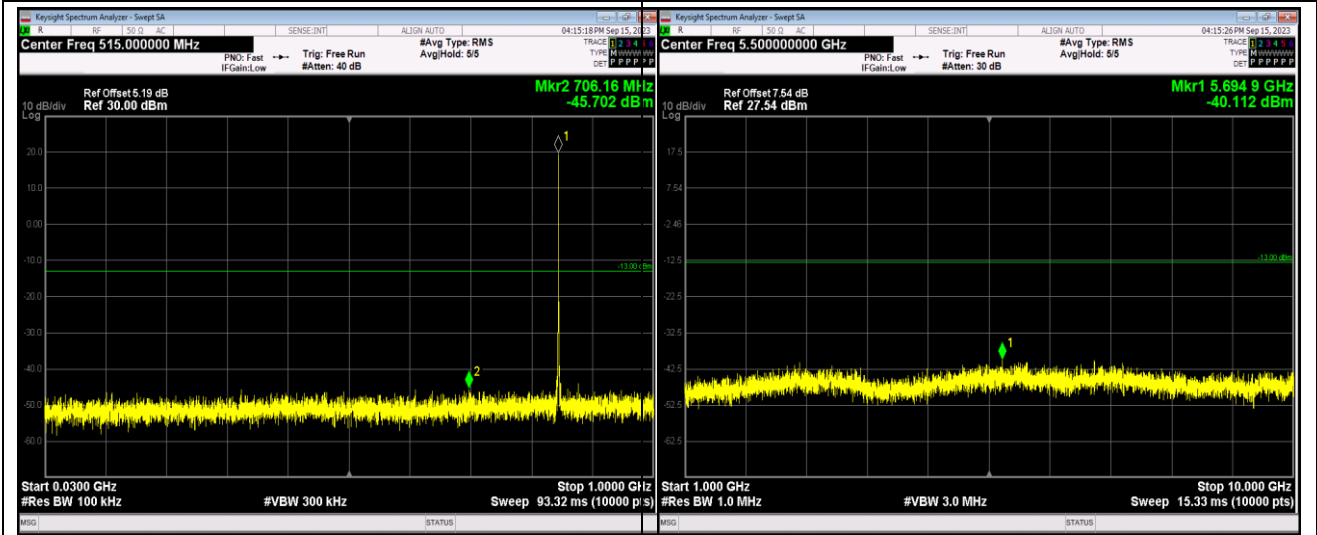

Band5-1.4MHz-QPSK-20525-1RB#0-Range1:30~1000MHz

Band5-1.4MHz-QPSK-20525-1RB#0-Range2:1000~10000MHz

Band5-1.4MHz-16QAM-20643-1RB#0-Range1:30~1000MHz

Band5-1.4MHz-16QAM-20643-1RB#0-Range2:1000~10000MHz

Band5-1.4MHz-64QAM-20407-1RB#0-Range1:30~1000MHz