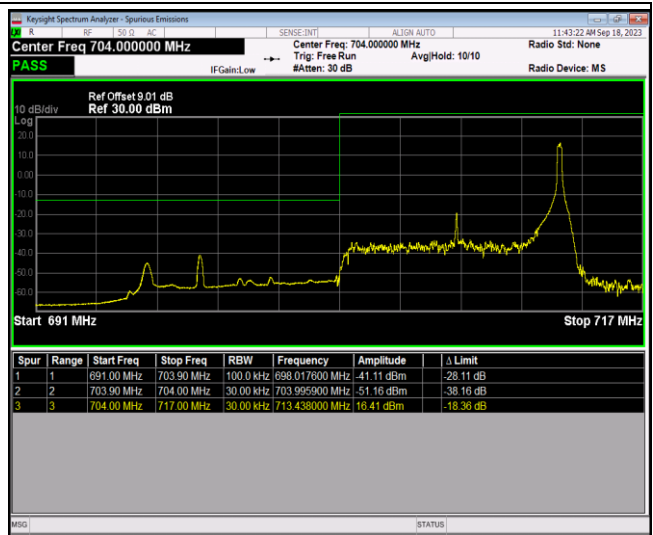

Band17-10MHz-16QAM-23780-1RB#49

Band17-10MHz-16QAM-23800-1RB#0