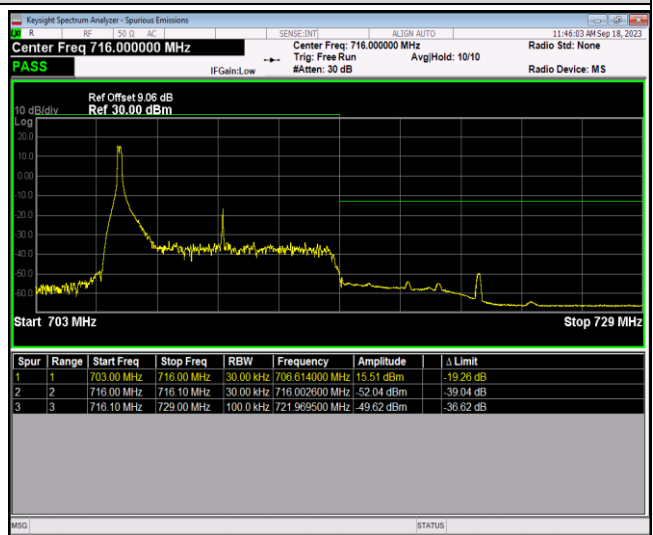

Band17-10MHz-16QAM-23800-1RB#0

Band17-10MHz-16QAM-23800-50RB#0