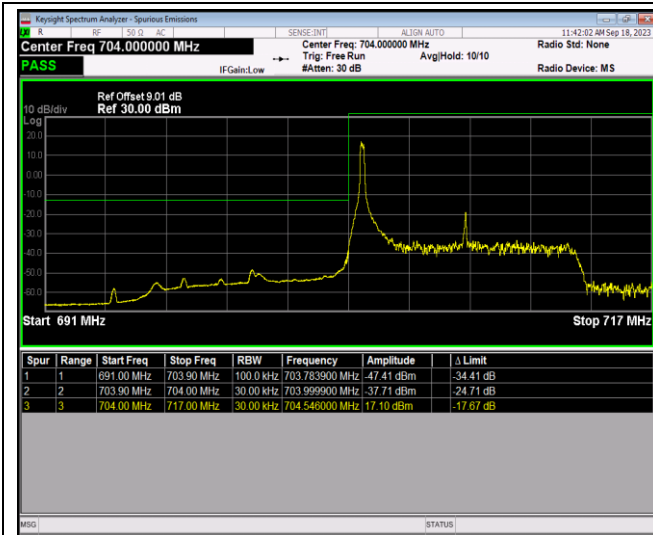

Band17-10MHz-QPSK-23780-1RB#49

Band17-10MHz-QPSK-23780-50RB#0

Band17-10MHz-QPSK-23800-1RB#0

Band17-10MHz-QPSK-23800-1RB#49

Band17-10MHz-QPSK-23800-50RB#0

Band17-10MHz-16QAM-23780-1RB#0

Band17-10MHz-16QAM-23780-1RB#49