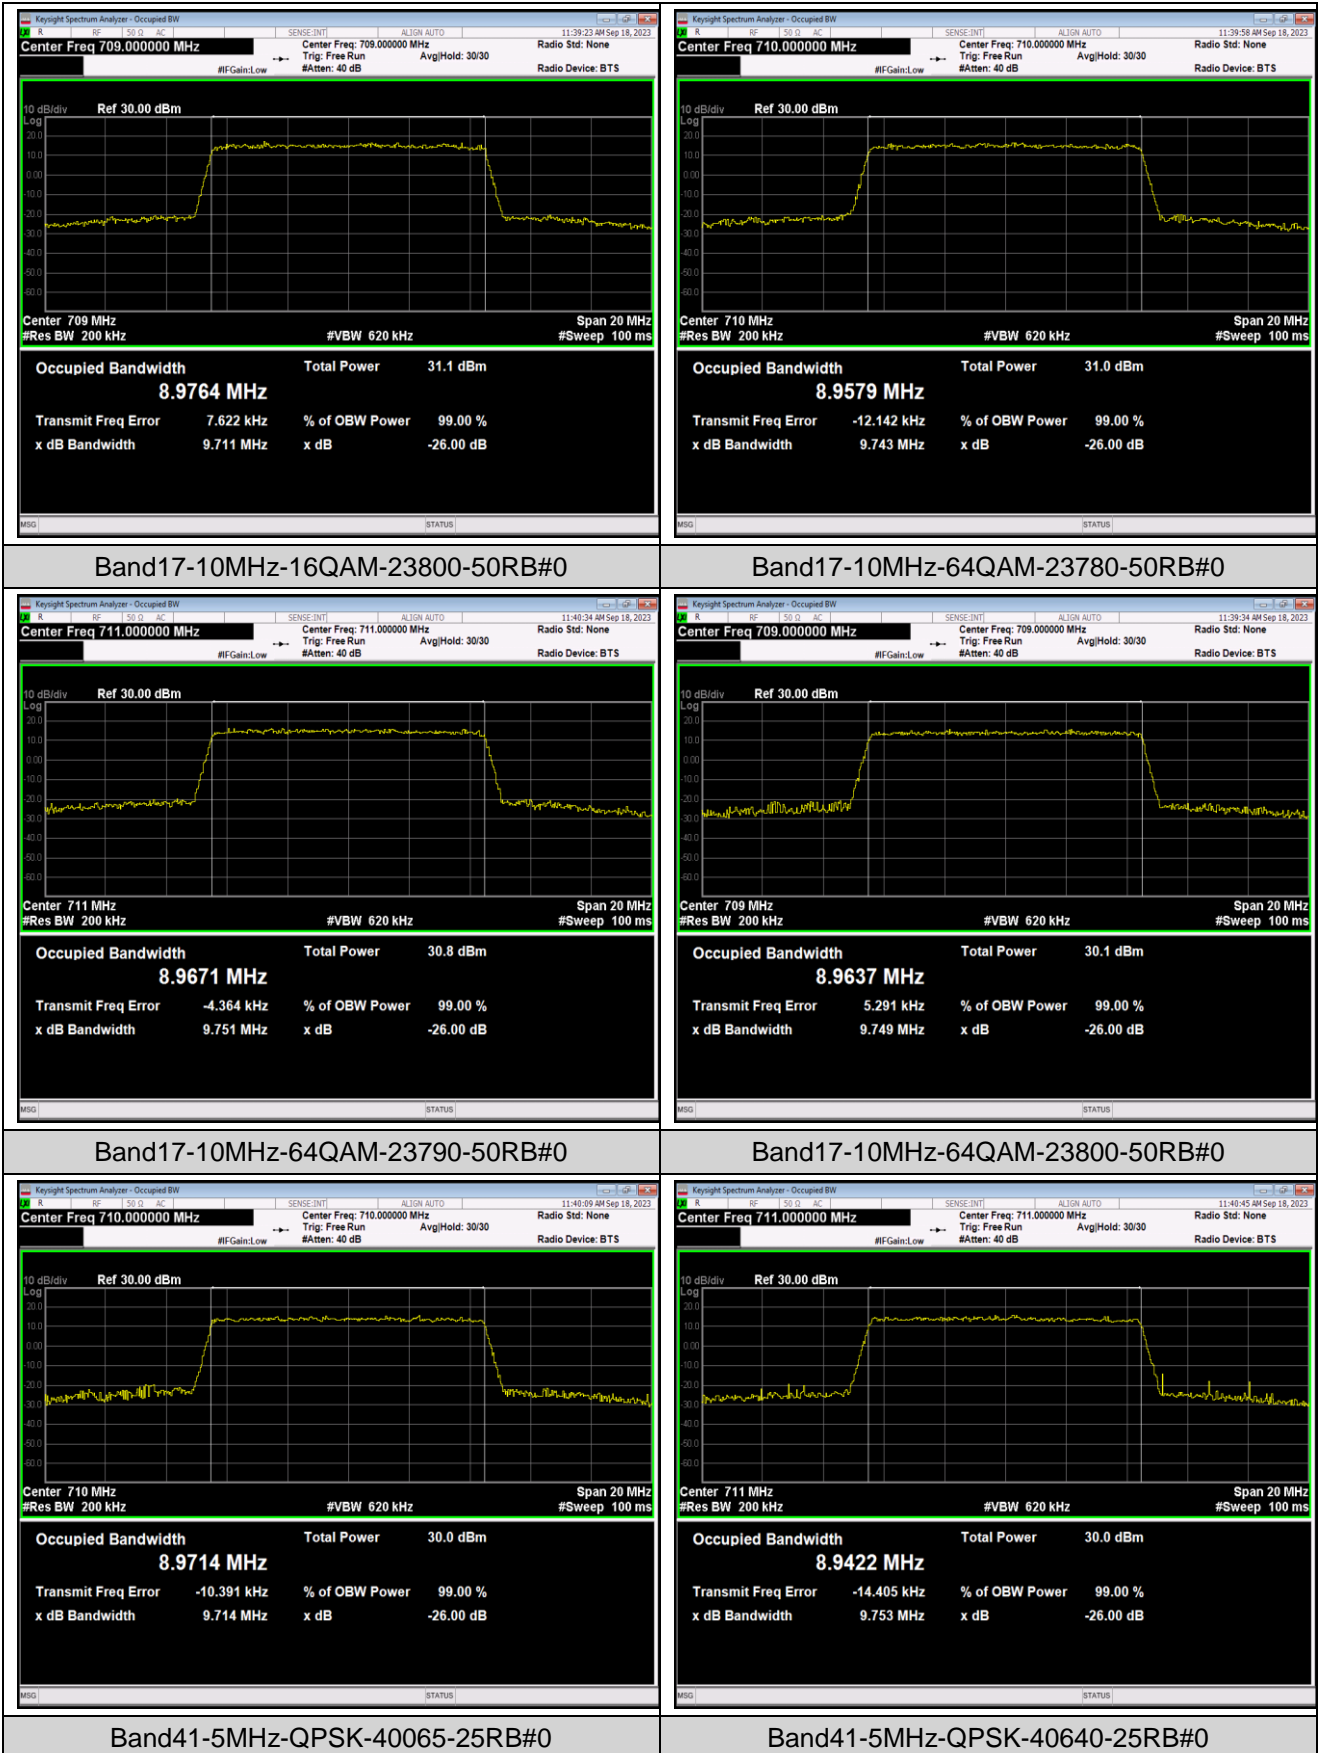

Band17-5MHz-64QAM-23790-25RB#0

Band17-5MHz-64QAM-23825-25RB#0

Band17-10MHz-QPSK-23780-50RB#0

Band17-10MHz-QPSK-23790-50RB#0

Band17-10MHz-QPSK-23800-50RB#0

Band17-10MHz-16QAM-23780-50RB#0

Band17-10MHz-16QAM-23790-50RB#0