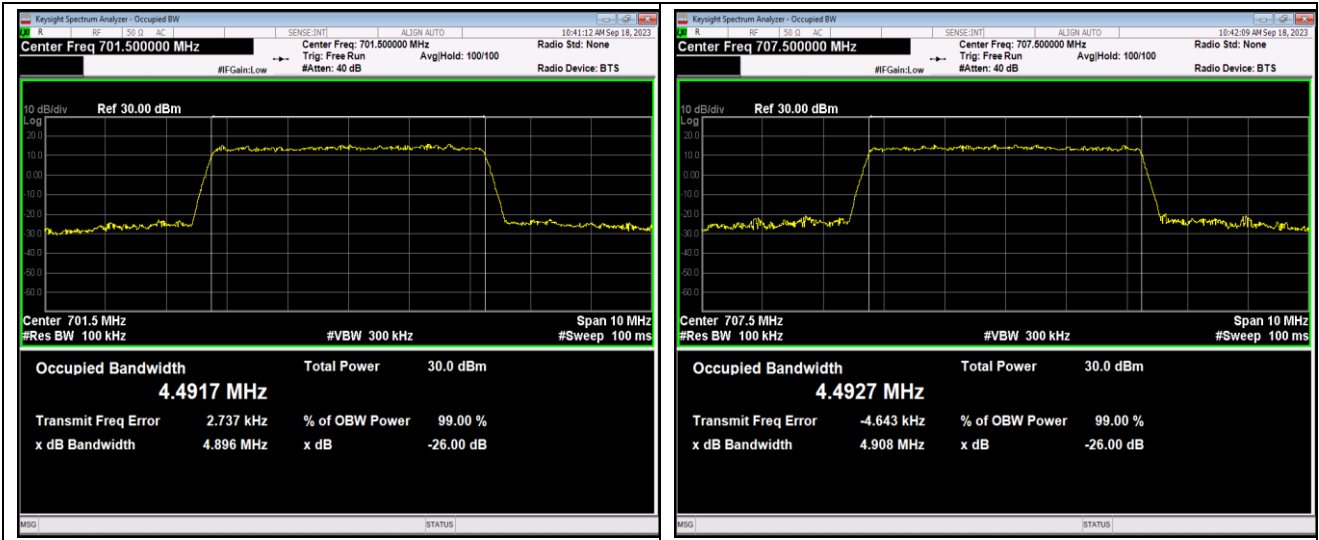

Band12-5MHz-64QAM-23035-25RB#0

Band12-5MHz-64QAM-23095-25RB#0