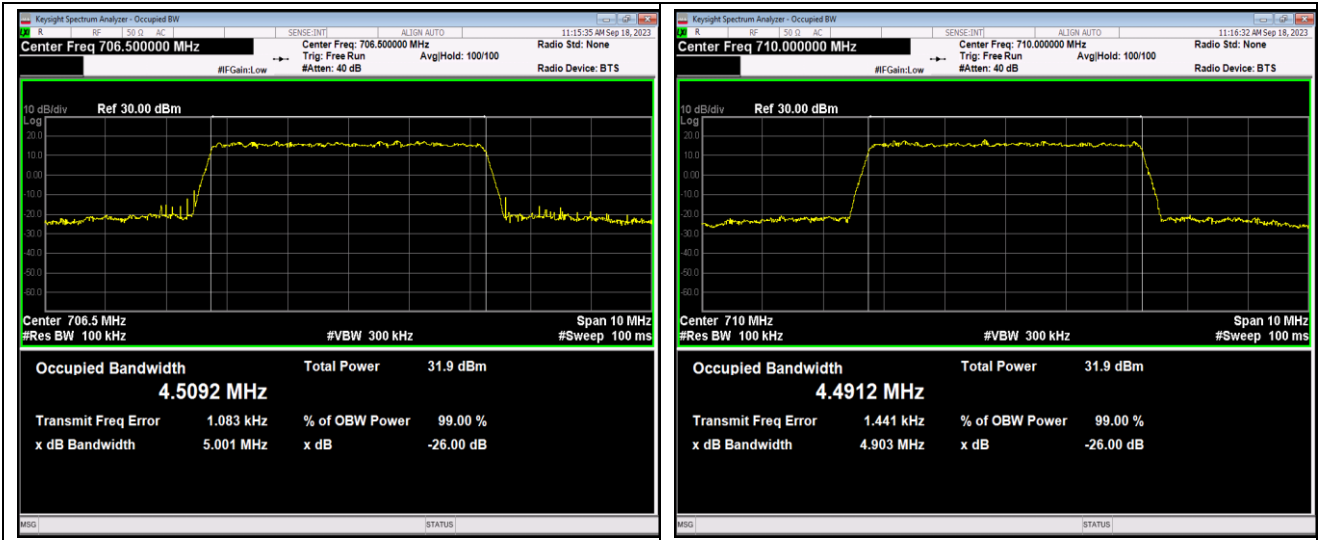

Band17-5MHz-QPSK-23825-25RB#0

Band17-5MHz-16QAM-23755-25RB#0