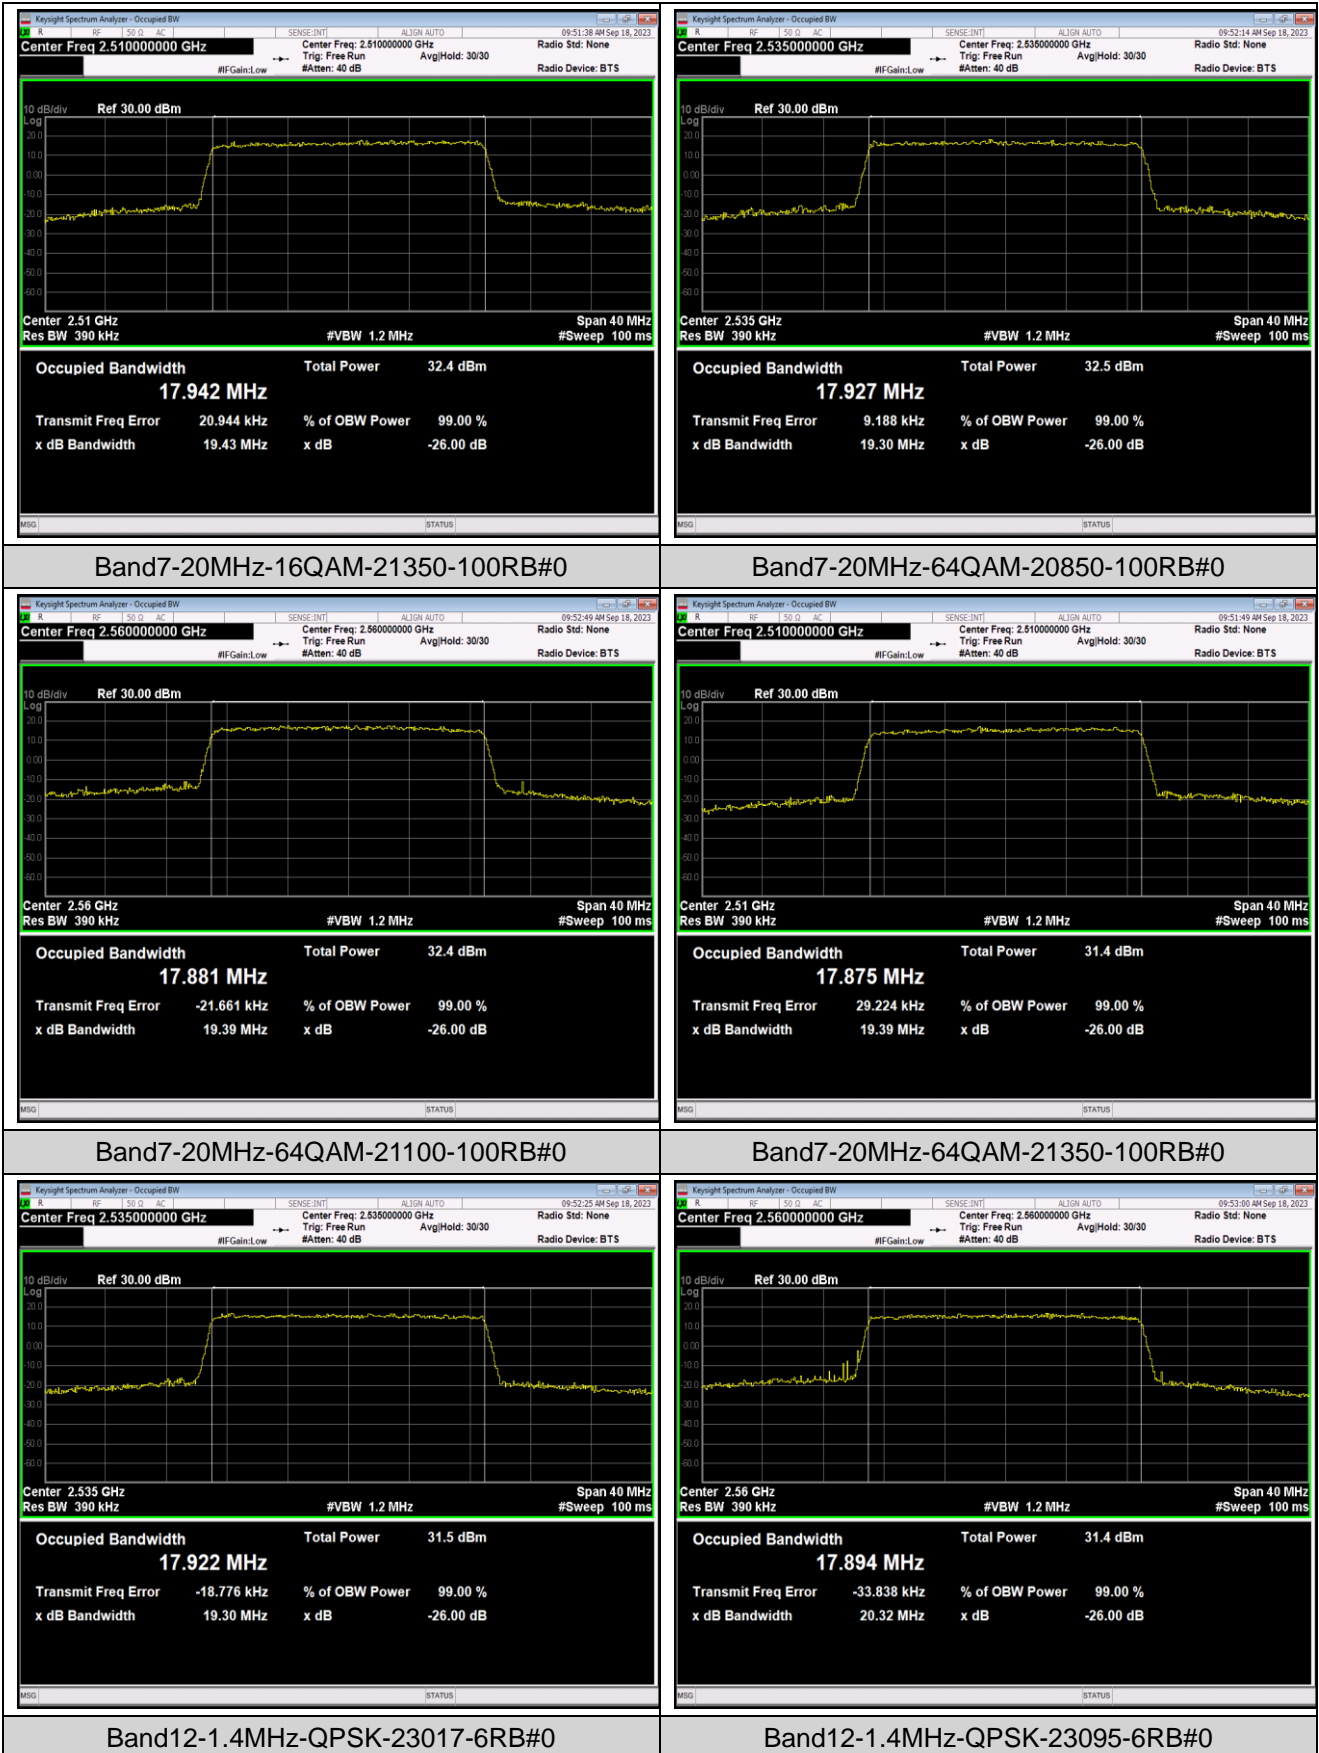

Band7-15MHz-64QAM-21375-75RB#0

Band7-20MHz-QPSK-20850-100RB#0

Band7-20MHz-QPSK-21100-100RB#0

Band7-20MHz-QPSK-21350-100RB#0

Band7-20MHz-16QAM-20850-100RB#0

Band7-20MHz-16QAM-21100-100RB#0

Band12-1.4MHz-QPSK-23173-6RB#0

Band12-1.4MHz-16QAM-23017-6RB#0

Band12-1.4MHz-16QAM-23095-6RB#0

Band12-1.4MHz-16QAM-23173-6RB#0

Band12-1.4MHz-64QAM-23017-6RB#0

Band12-1.4MHz-64QAM-23095-6RB#0

Band12-1.4MHz-64QAM-23173-6RB#0

Band12-3MHz-QPSK-23025-15RB#0