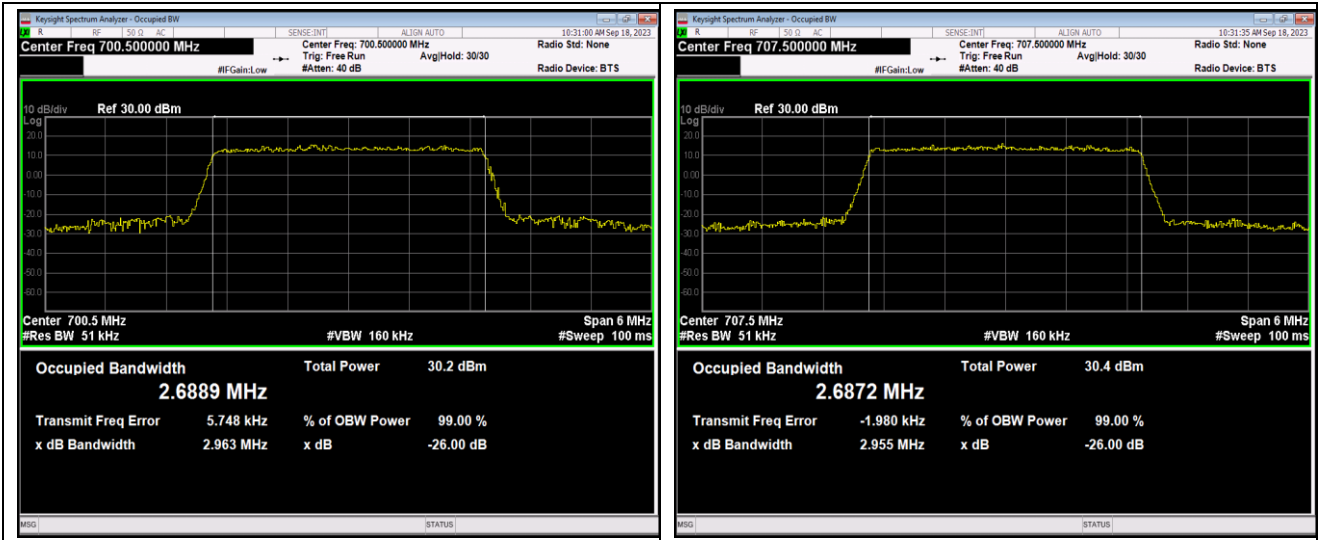

Band12-3MHz-16QAM-23025-15RB#0

Band12-3MHz-16QAM-23095-15RB#0

Band12-3MHz-16QAM-23165-15RB#0

Band12-3MHz-64QAM-23025-15RB#0