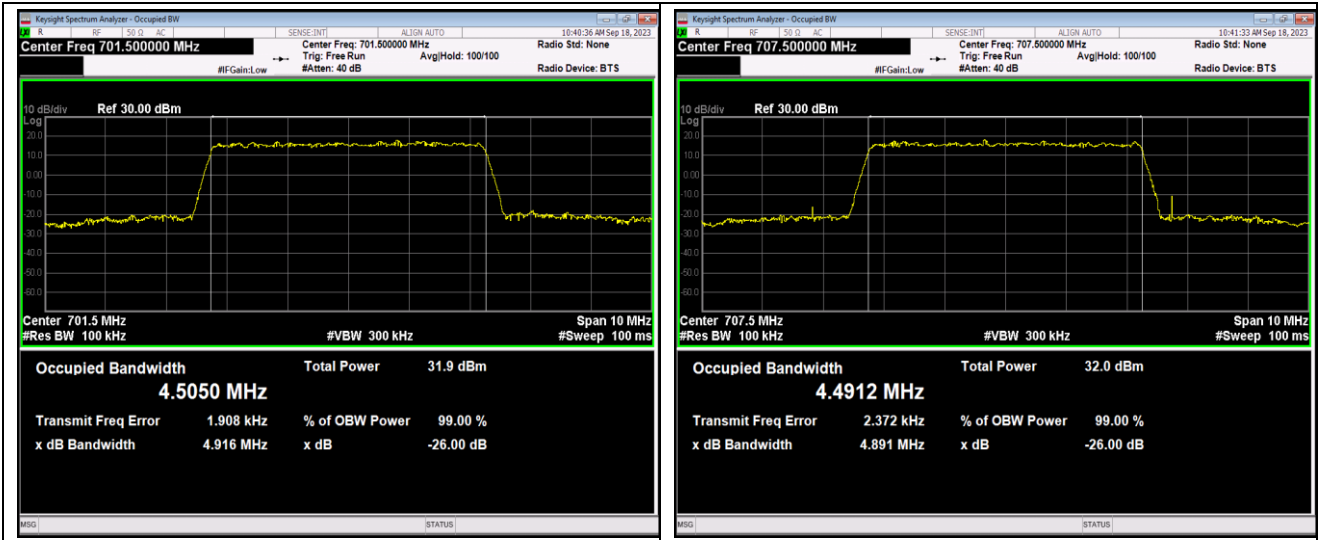

Band12-5MHz-QPSK-23035-25RB#0

Band12-5MHz-QPSK-23095-25RB#0

Band12-5MHz-QPSK-23155-25RB#0

Band12-5MHz-16QAM-23035-25RB#0