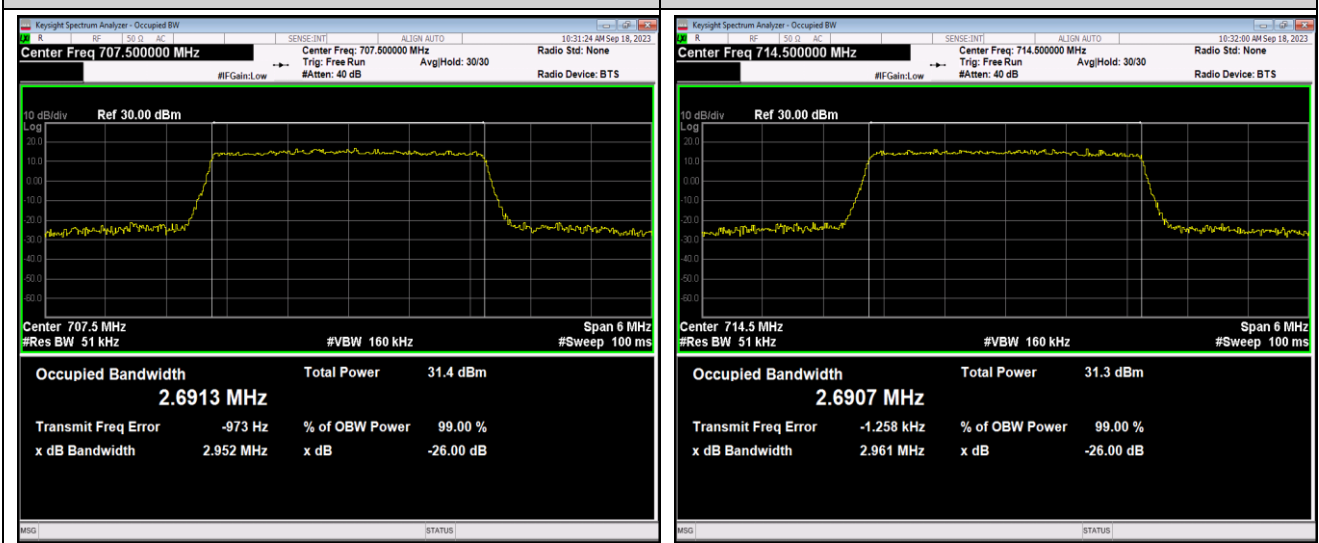

Band12-3MHz-QPSK-23095-15RB#0

Band12-3MHz-QPSK-23165-15RB#0

Band12-3MHz-16QAM-23025-15RB#0

Band12-3MHz-16QAM-23095-15RB#0