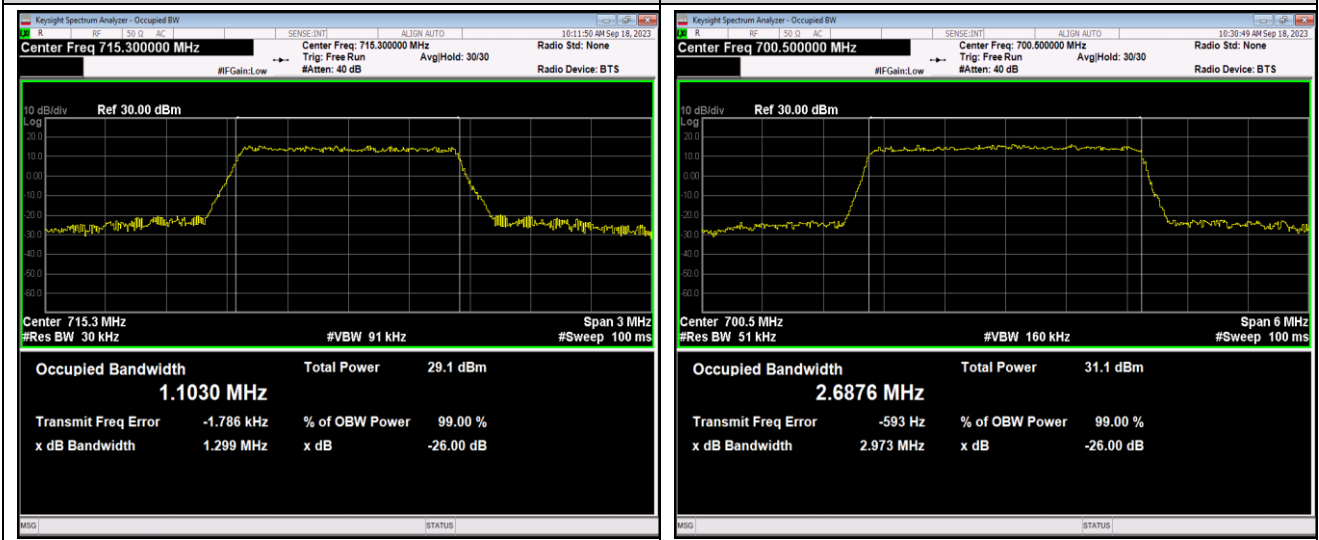

Band12-1.4MHz-16QAM-23017-6RB#0

Band12-1.4MHz-16QAM-23095-6RB#0

Band12-1.4MHz-16QAM-23173-6RB#0

Band12-1.4MHz-64QAM-23017-6RB#0

Band12-1.4MHz-64QAM-23095-6RB#0

Band12-1.4MHz-64QAM-23173-6RB#0

Band12-3MHz-QPSK-23025-15RB#0