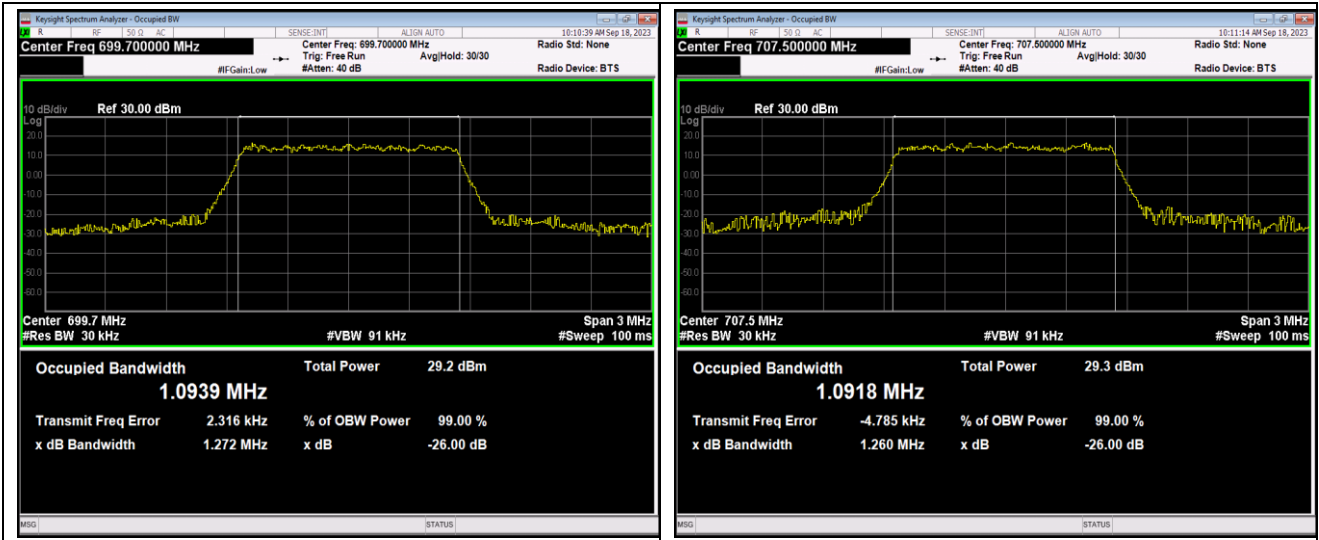

Band12-1.4MHz-16QAM-23017-6RB#0

Band12-1.4MHz-16QAM-23095-6RB#0

Band12-1.4MHz-16QAM-23173-6RB#0

Band12-1.4MHz-64QAM-23017-6RB#0

Band12-1.4MHz-64QAM-23095-6RB#0

Band12-1.4MHz-64QAM-23173-6RB#0

Band12-3MHz-QPSK-23025-15RB#0