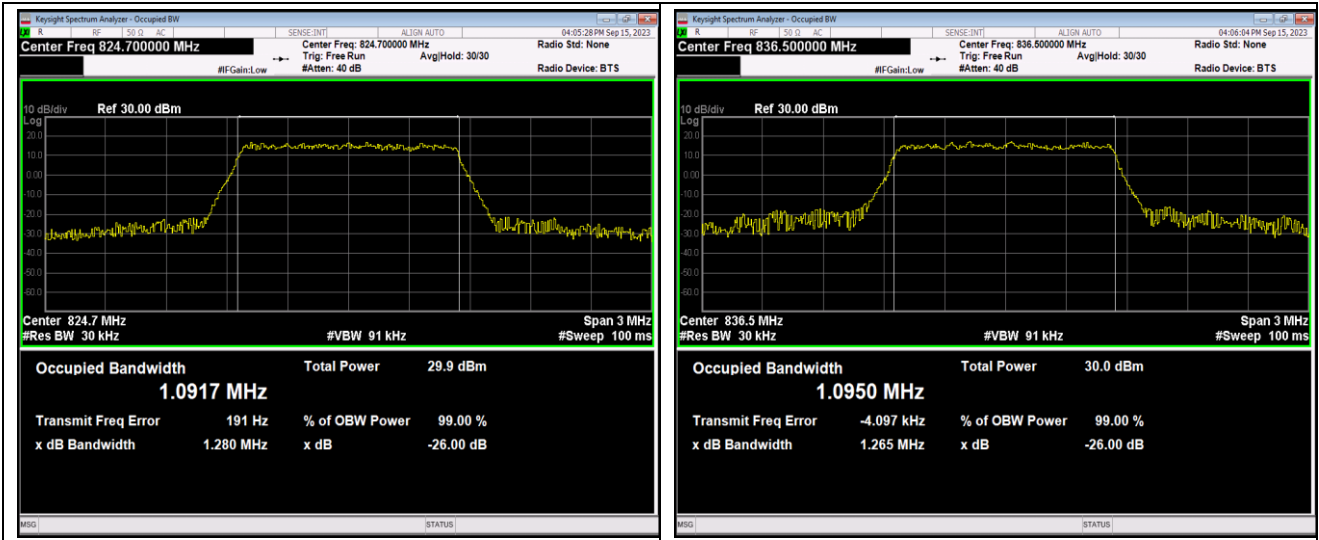

Band5-1.4MHz-64QAM-20407-6RB#0

Band5-1.4MHz-64QAM-20525-6RB#0