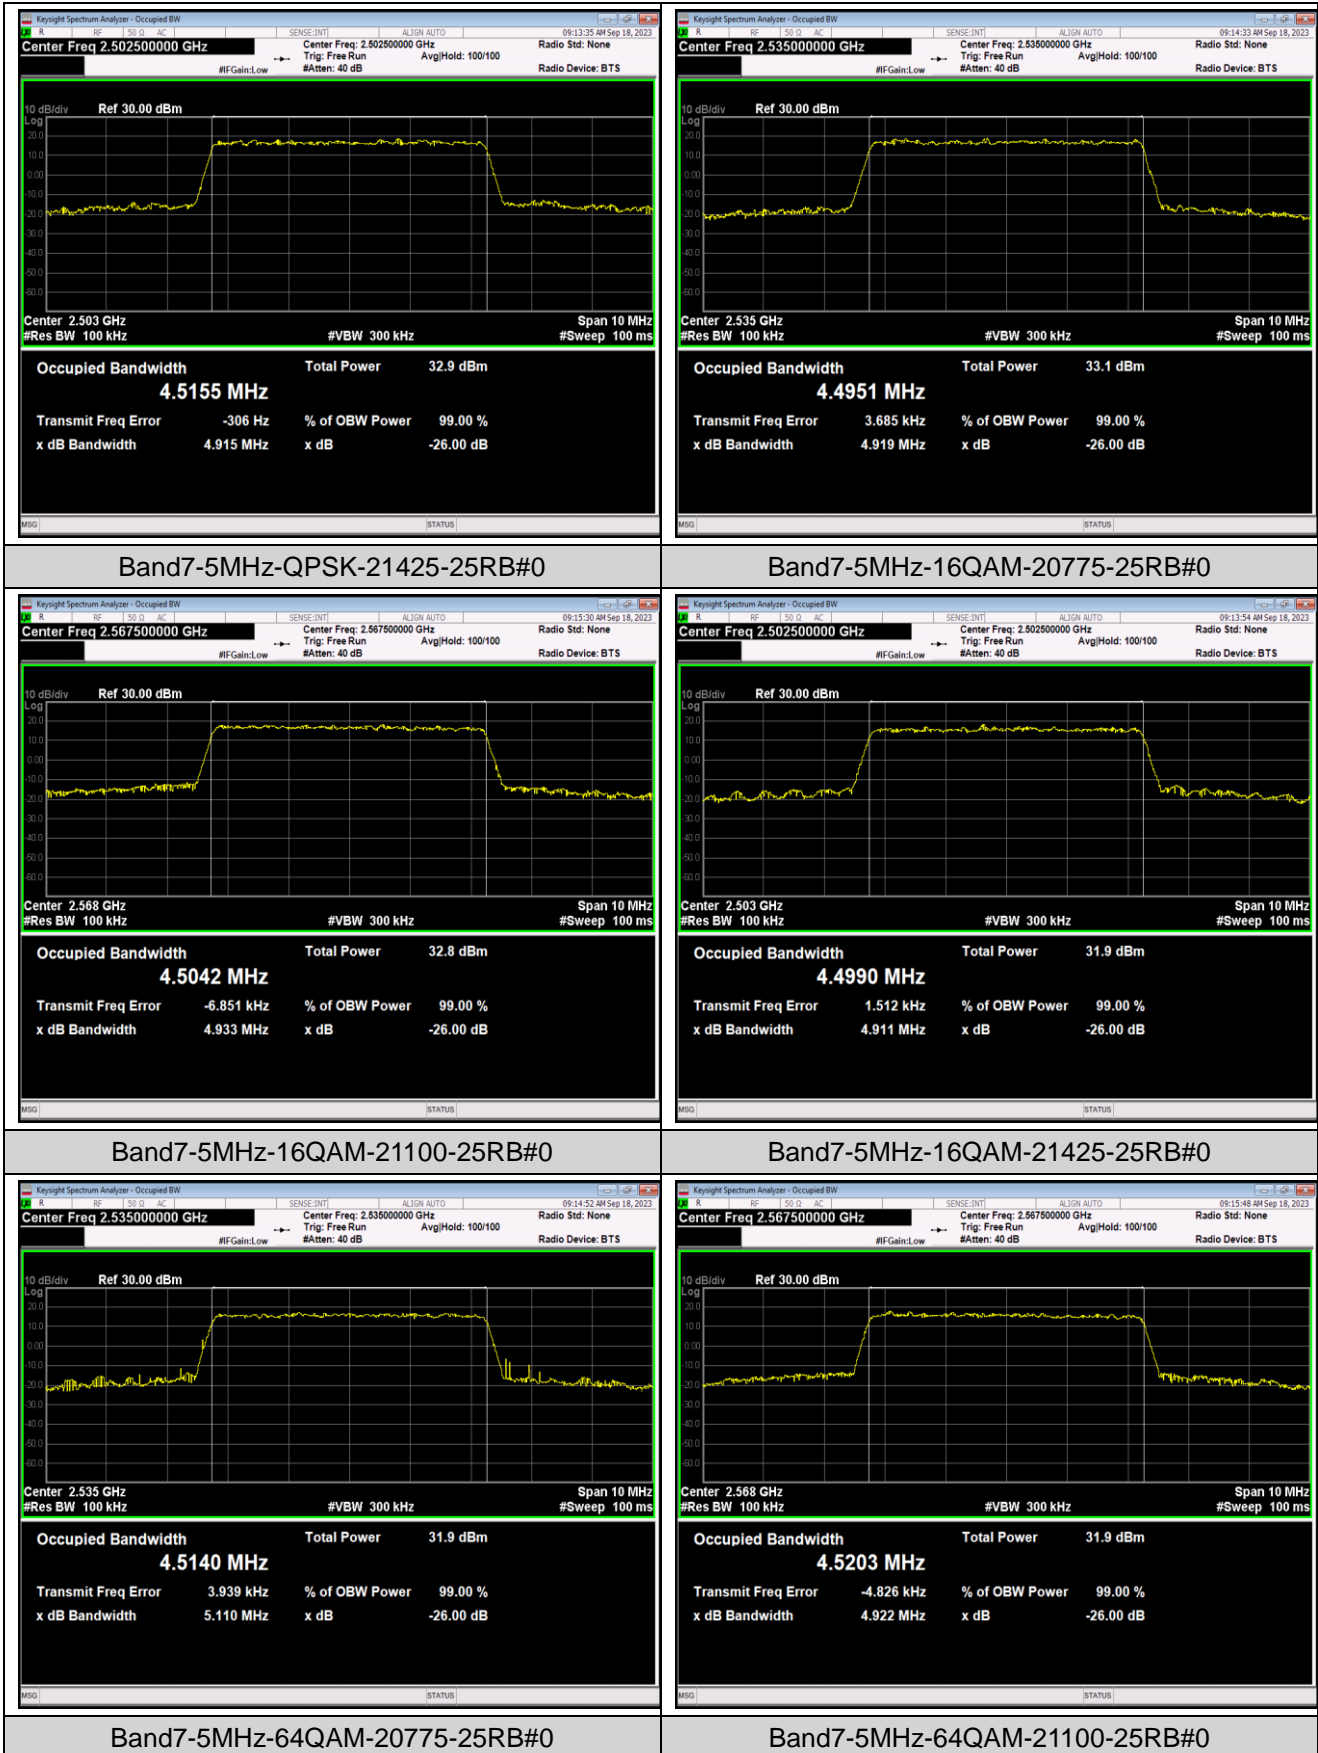

Band2-20MHz-64QAM-18700-100RB#0

Band2-20MHz-64QAM-18900-100RB#0

Band2-20MHz-64QAM-19100-100RB#0

Band5-1.4MHz-QPSK-20407-6RB#0

Band5-1.4MHz-QPSK-20525-6RB#0

Band5-1.4MHz-QPSK-20643-6RB#0

Band5-1.4MHz-16QAM-20407-6RB#0

Band5-1.4MHz-16QAM-20525-6RB#0

Band5-1.4MHz-16QAM-20643-6RB#0

Band5-1.4MHz-64QAM-20407-6RB#0

Band5-1.4MHz-64QAM-20525-6RB#0

Band5-3MHz-16QAM-20635-15RB#0

Band5-3MHz-64QAM-20415-15RB#0

Band5-3MHz-64QAM-20525-15RB#0

Band5-3MHz-64QAM-20635-15RB#0

Band5-5MHz-QPSK-20425-25RB#0

Band5-5MHz-QPSK-20525-25RB#0

Band5-10MHz-16QAM-20600-50RB#0

Band5-10MHz-64QAM-20450-50RB#0

Band5-10MHz-64QAM-20525-50RB#0

Band5-10MHz-64QAM-20600-50RB#0

Band7-5MHz-QPSK-20775-25RB#0

Band7-5MHz-QPSK-21100-25RB#0

Band7-10MHz-16QAM-21400-50RB#0

Band7-10MHz-64QAM-20800-50RB#0

Band7-10MHz-64QAM-21100-50RB#0

Band7-10MHz-64QAM-21400-50RB#0

Band7-15MHz-QPSK-20825-75RB#0