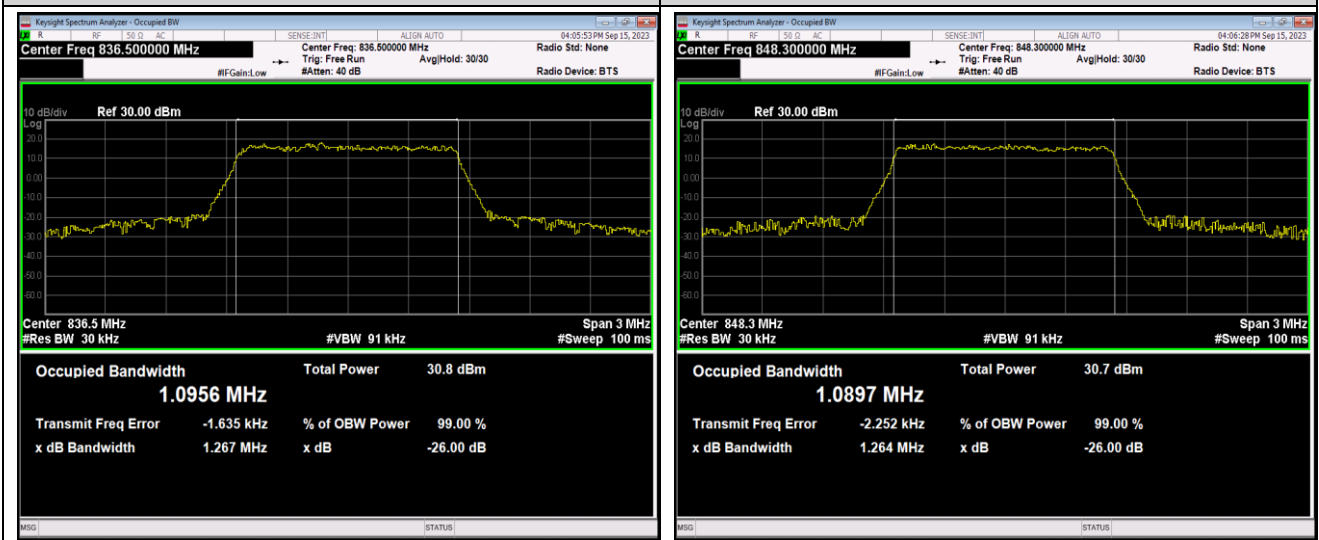

Band5-1.4MHz-16QAM-20525-6RB#0

Band5-1.4MHz-16QAM-20643-6RB#0

Band5-1.4MHz-64QAM-20407-6RB#0

Band5-1.4MHz-64QAM-20525-6RB#0