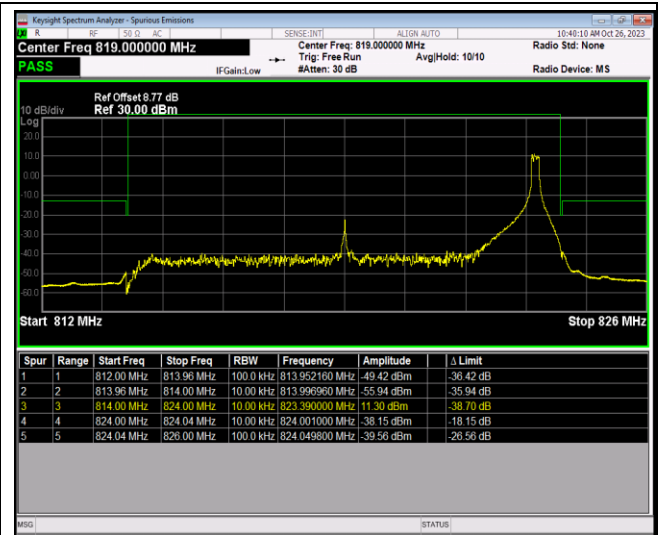

Band26-10MHz-16QAM-26740-50RB#0

Band26-10MHz-64QAM-26740-1RB#0

Band26-10MHz-64QAM-26740-1RB#49

Band26-10MHz-64QAM-26740-50RB#0

Band26-15MHz-QPSK-26865-1RB#0

Band26-15MHz-QPSK-26865-1RB#74

Band26-15MHz-QPSK-26865-75RB#0