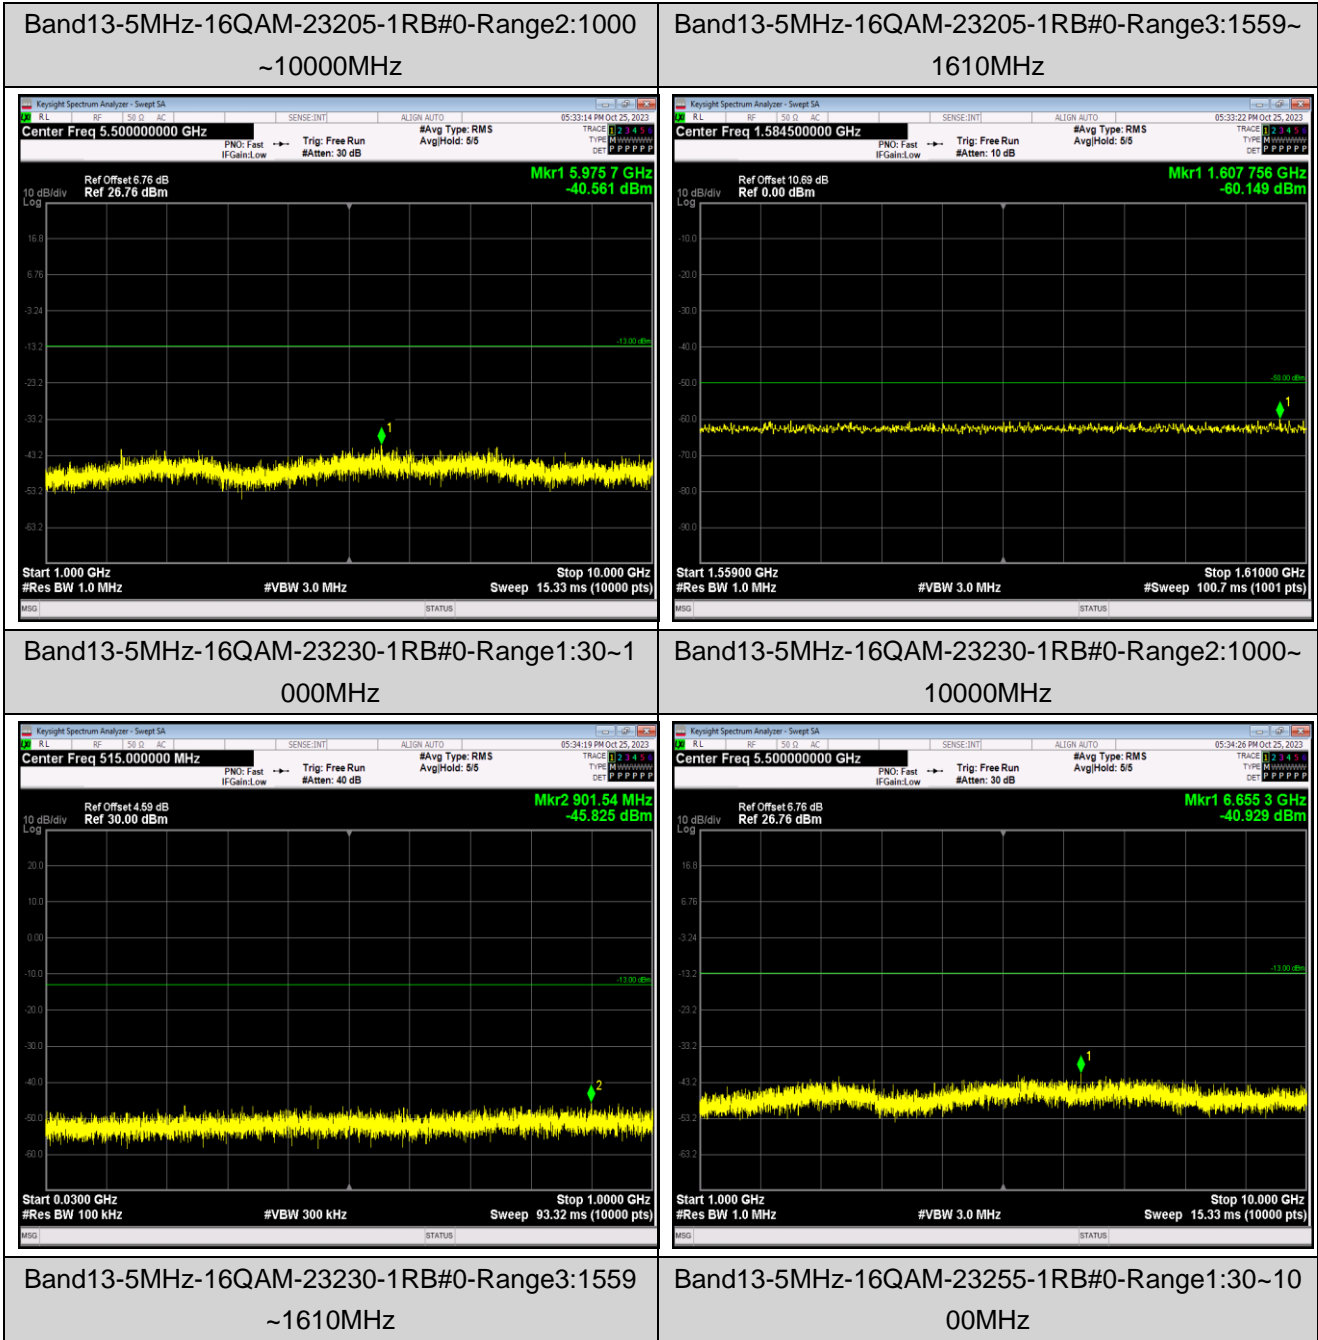

Remark: All bandwidth and all modulation had been tested, but only the worst case data displayed in this report.

Test Graphs

Band13-5MHz-QPSK-23255-1RB#0-Range1:30~10
00MHz

Band13-5MHz-QPSK-23255-1RB#0-Range2:1000~1
0000MHz

Band13-5MHz-QPSK-23255-1RB#0-Range3:1559~
1610MHz

Band13-5MHz-16QAM-23205-1RB#0-Range1:30~10
00MHz

Band13-5MHz-16QAM-23255-1RB#0-Range2:1000~10000MHz

Band13-5MHz-16QAM-23255-1RB#0-Range3:1559~1610MHz

Band13-5MHz-64QAM-23205-1RB#0-Range1:30~1000MHz