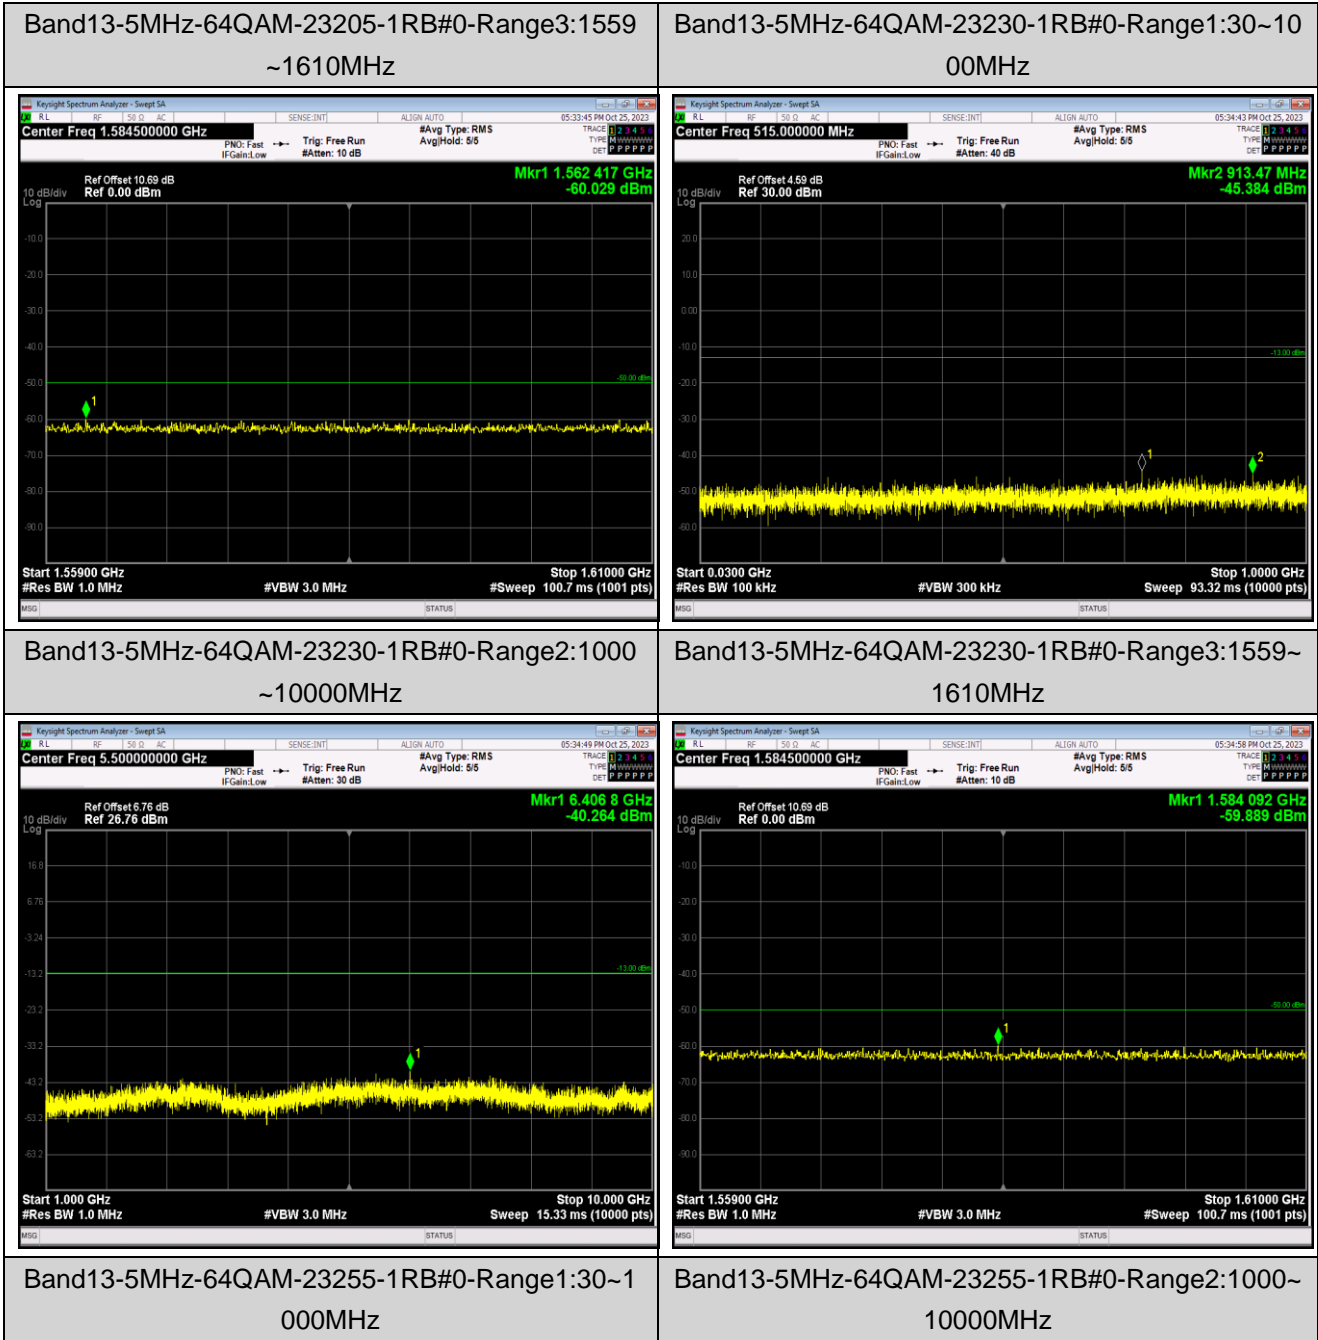

Remark: All bandwidth and all modulation had been tested, but only the worst case data displayed in this report.

Test Graphs

Band13-5MHz-QPSK-23255-1RB#0-Range1:30~10
00MHz

Band13-5MHz-QPSK-23255-1RB#0-Range2:1000~1
0000MHz

Band13-5MHz-QPSK-23255-1RB#0-Range3:1559~
1610MHz

Band13-5MHz-16QAM-23205-1RB#0-Range1:30~10
00MHz

Band13-5MHz-16QAM-23255-1RB#0-Range2:1000~10000MHz

Band13-5MHz-16QAM-23255-1RB#0-Range3:1559~1610MHz

Band13-5MHz-64QAM-23205-1RB#0-Range1:30~1000MHz

Band13-5MHz-64QAM-23205-1RB#0-Range2:1000~10000MHz

Band13-5MHz-64QAM-23255-1RB#0-Range3:1559
~1610MHz

Band13-10MHz-QPSK-23230-1RB#0-Range1:30~10
00MHz

Band13-10MHz-QPSK-23230-1RB#0-Range2:1000
~10000MHz

Band13-10MHz-QPSK-23230-1RB#0-Range3:1559~
1610MHz