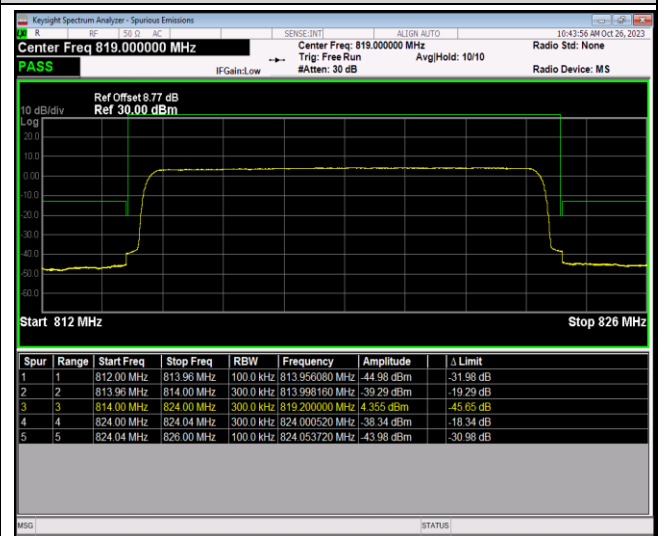

Band26-10MHz-16QAM-26740-50RB#0

Band26-10MHz-64QAM-26740-1RB#0

Band26-10MHz-64QAM-26740-1RB#49

Band26-10MHz-64QAM-26740-50RB#0

Band26-15MHz-QPSK-26865-1RB#0

Band26-15MHz-QPSK-26865-1RB#74

Band26-15MHz-QPSK-26865-75RB#0