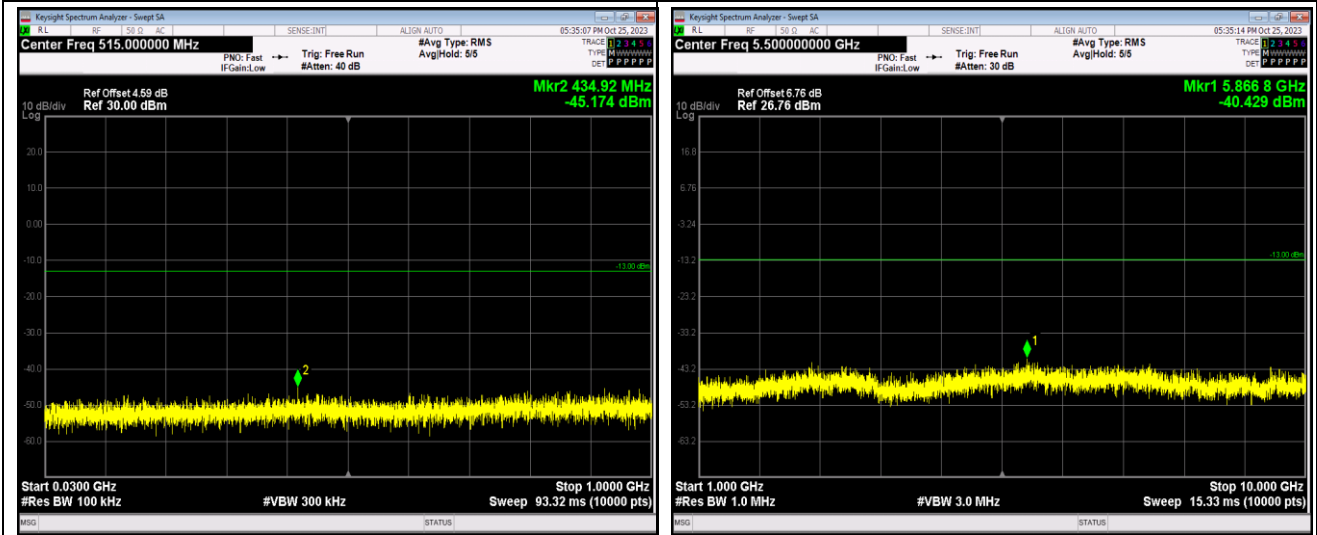

Remark: All bandwidth and all modulation had been tested, but only the worst case data displayed in this report.

Test Graphs

Band13-5MHz-QPSK-23255-1RB#0-Range1:30~10
00MHz

Band13-5MHz-QPSK-23255-1RB#0-Range2:1000~1
0000MHz