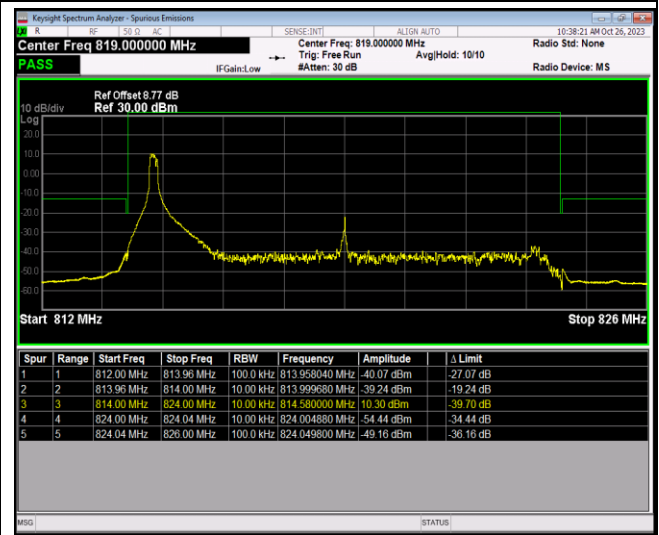

Band26-10MHz-16QAM-26740-50RB#0

Band26-10MHz-64QAM-26740-1RB#0

Band26-10MHz-64QAM-26740-1RB#49

Band26-10MHz-64QAM-26740-50RB#0

Band26-15MHz-QPSK-26865-1RB#0

Band26-15MHz-QPSK-26865-1RB#74

Band26-15MHz-QPSK-26865-75RB#0