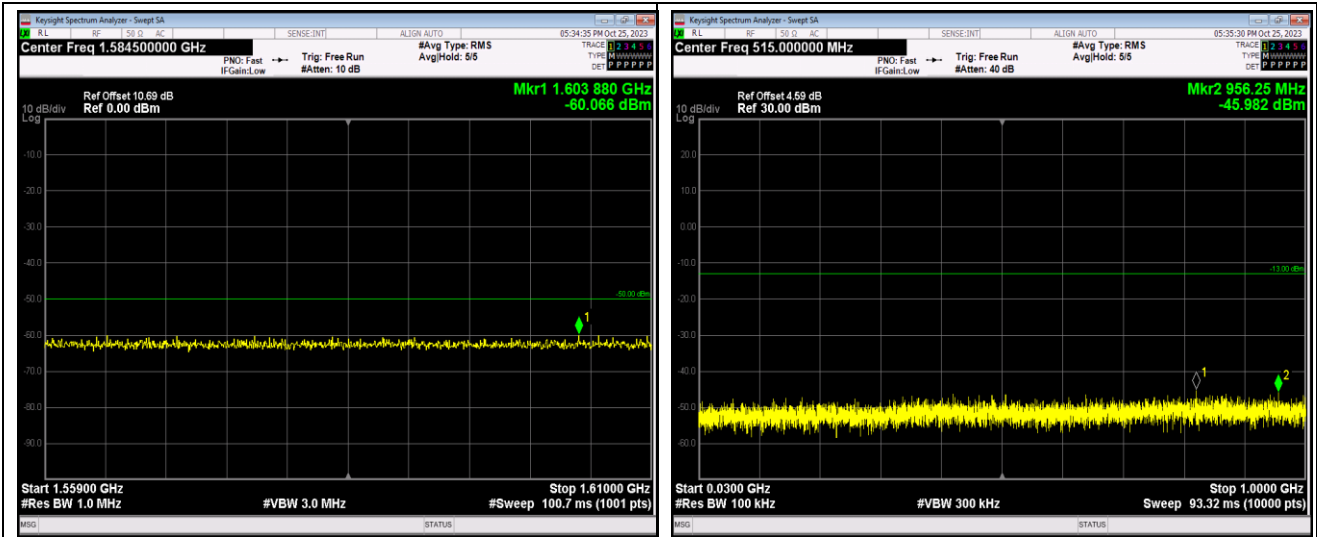

Band13-5MHz-16QAM-23255-1RB#0-Range3:1559~1610MHz

Band13-5MHz-16QAM-23255-1RB#0-Range2:1000~10000MHz