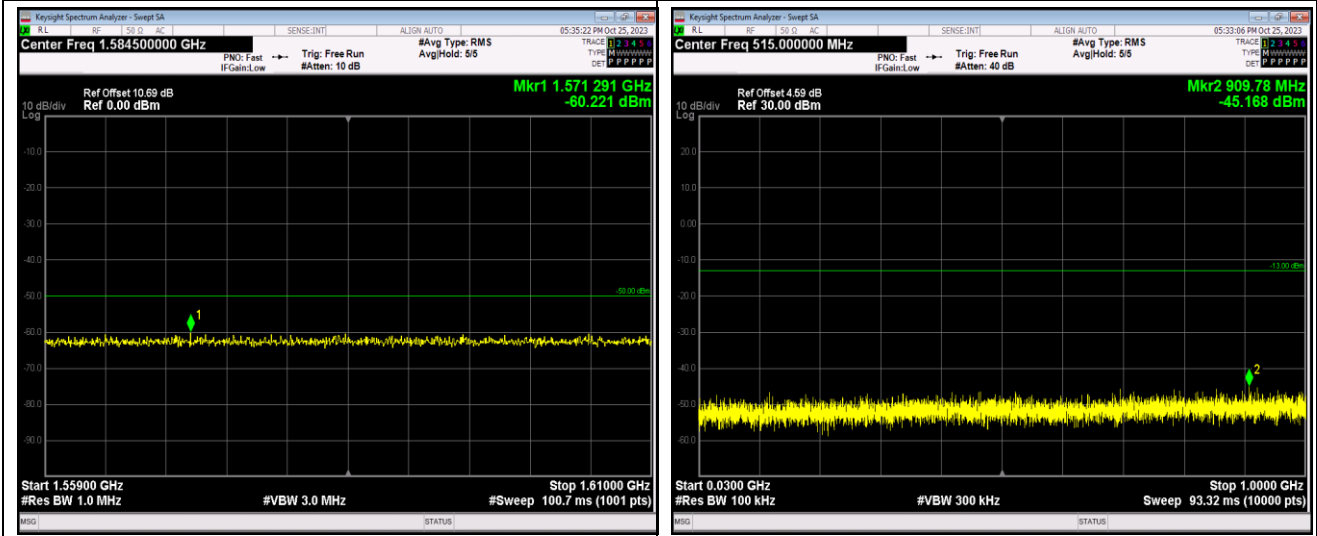

Band13-5MHz-QPSK-23255-1RB#0-Range3:1559~
1610MHz

Band13-5MHz-16QAM-23205-1RB#0-Range1:30~10
00MHz