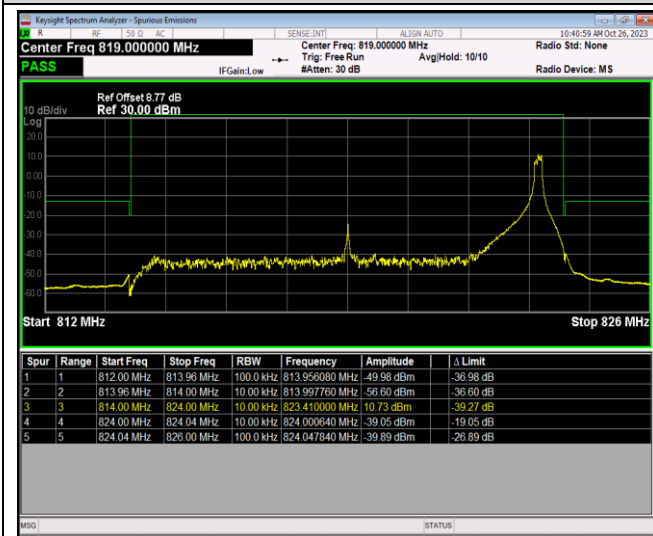

Band26-10MHz-16QAM-26740-50RB#0

Band26-10MHz-64QAM-26740-1RB#0

Band26-10MHz-64QAM-26740-1RB#49

Band26-10MHz-64QAM-26740-50RB#0

Band26-15MHz-QPSK-26865-1RB#0

Band26-15MHz-QPSK-26865-1RB#74

Band26-15MHz-QPSK-26865-75RB#0