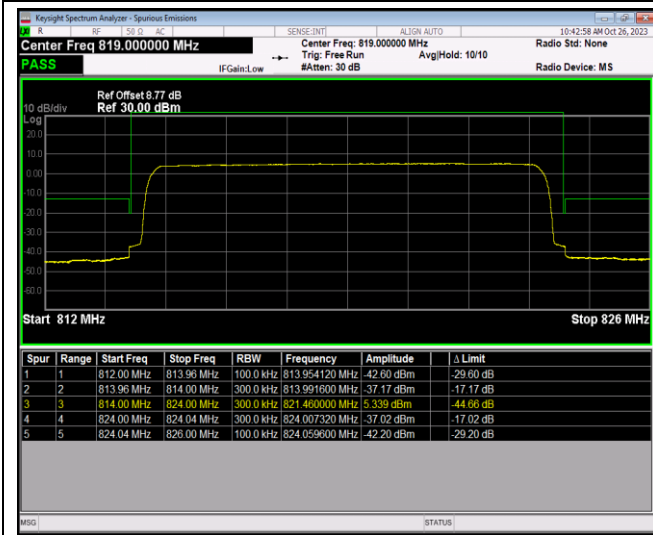

Band26-10MHz-16QAM-26740-50RB#0

Band26-10MHz-64QAM-26740-1RB#0

Band26-10MHz-64QAM-26740-1RB#49

Band26-10MHz-64QAM-26740-50RB#0

Band26-15MHz-QPSK-26865-1RB#0

Band26-15MHz-QPSK-26865-1RB#74

Band26-15MHz-QPSK-26865-75RB#0