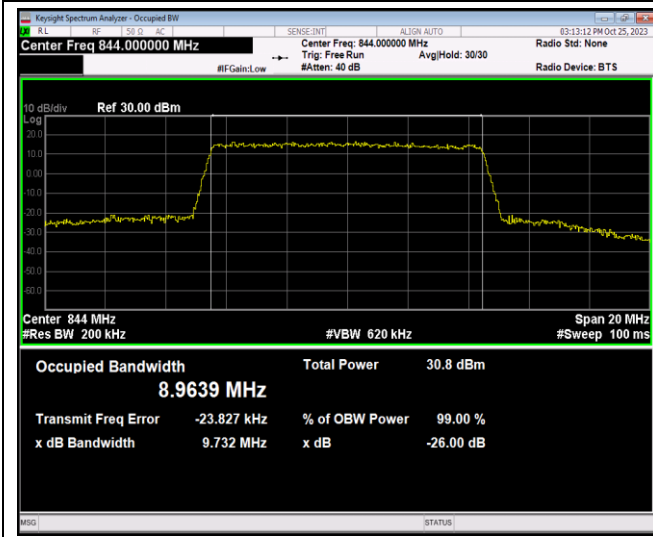

Band5-10MHz-16QAM-20600-50RB#0

Band5-10MHz-64QAM-20525-50RB#0