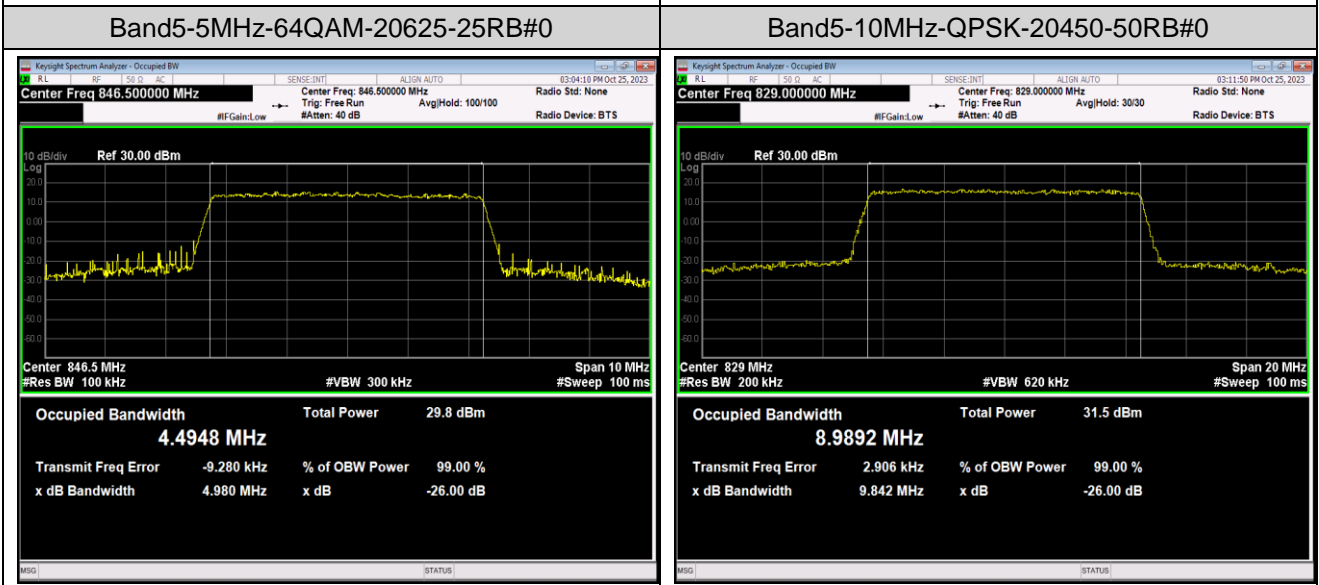

Test Graphs

Band5-5MHz-QPSK-20625-25RB#0

Band5-5MHz-16QAM-20425-25RB#0

Band5-5MHz-16QAM-20525-25RB#0

Band5-5MHz-16QAM-20625-25RB#0

Band5-5MHz-64QAM-20425-25RB#0

Band5-5MHz-64QAM-20525-25RB#0

Band5-10MHz-16QAM-20600-50RB#0