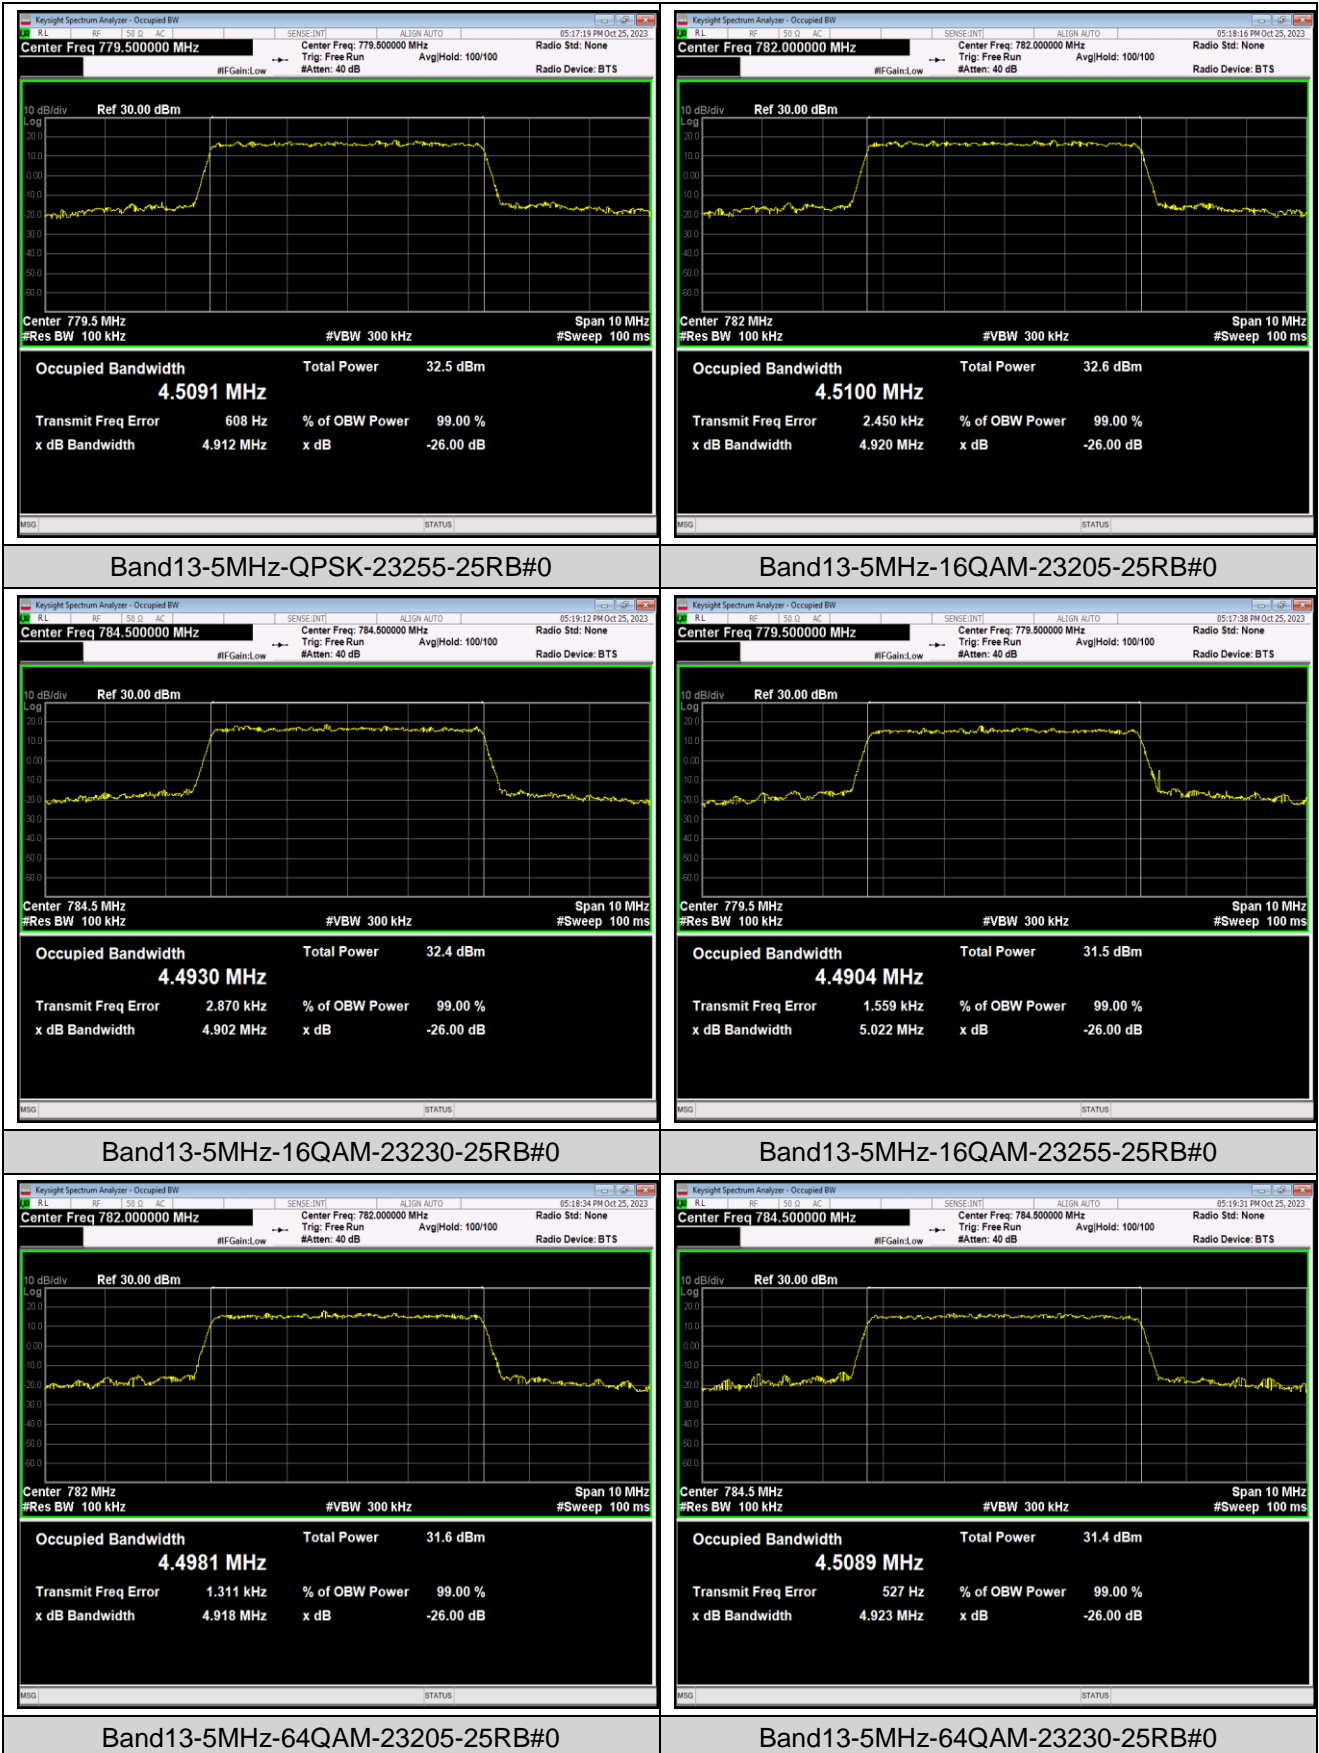

Test Graphs

Band5-5MHz-QPSK-20625-25RB#0

Band5-5MHz-16QAM-20425-25RB#0

Band5-5MHz-16QAM-20525-25RB#0

Band5-5MHz-16QAM-20625-25RB#0

Band5-5MHz-64QAM-20425-25RB#0

Band5-5MHz-64QAM-20525-25RB#0

Band5-10MHz-16QAM-20600-50RB#0

Band5-10MHz-64QAM-20450-50RB#0

Band5-10MHz-64QAM-20525-50RB#0

Band5-10MHz-64QAM-20600-50RB#0

Band13-5MHz-QPSK-23205-25RB#0

Band13-5MHz-QPSK-23230-25RB#0

Band26-1.4MHz-QPSK-26783-6RB#0

Band26-1.4MHz-QPSK-26797-6RB#0