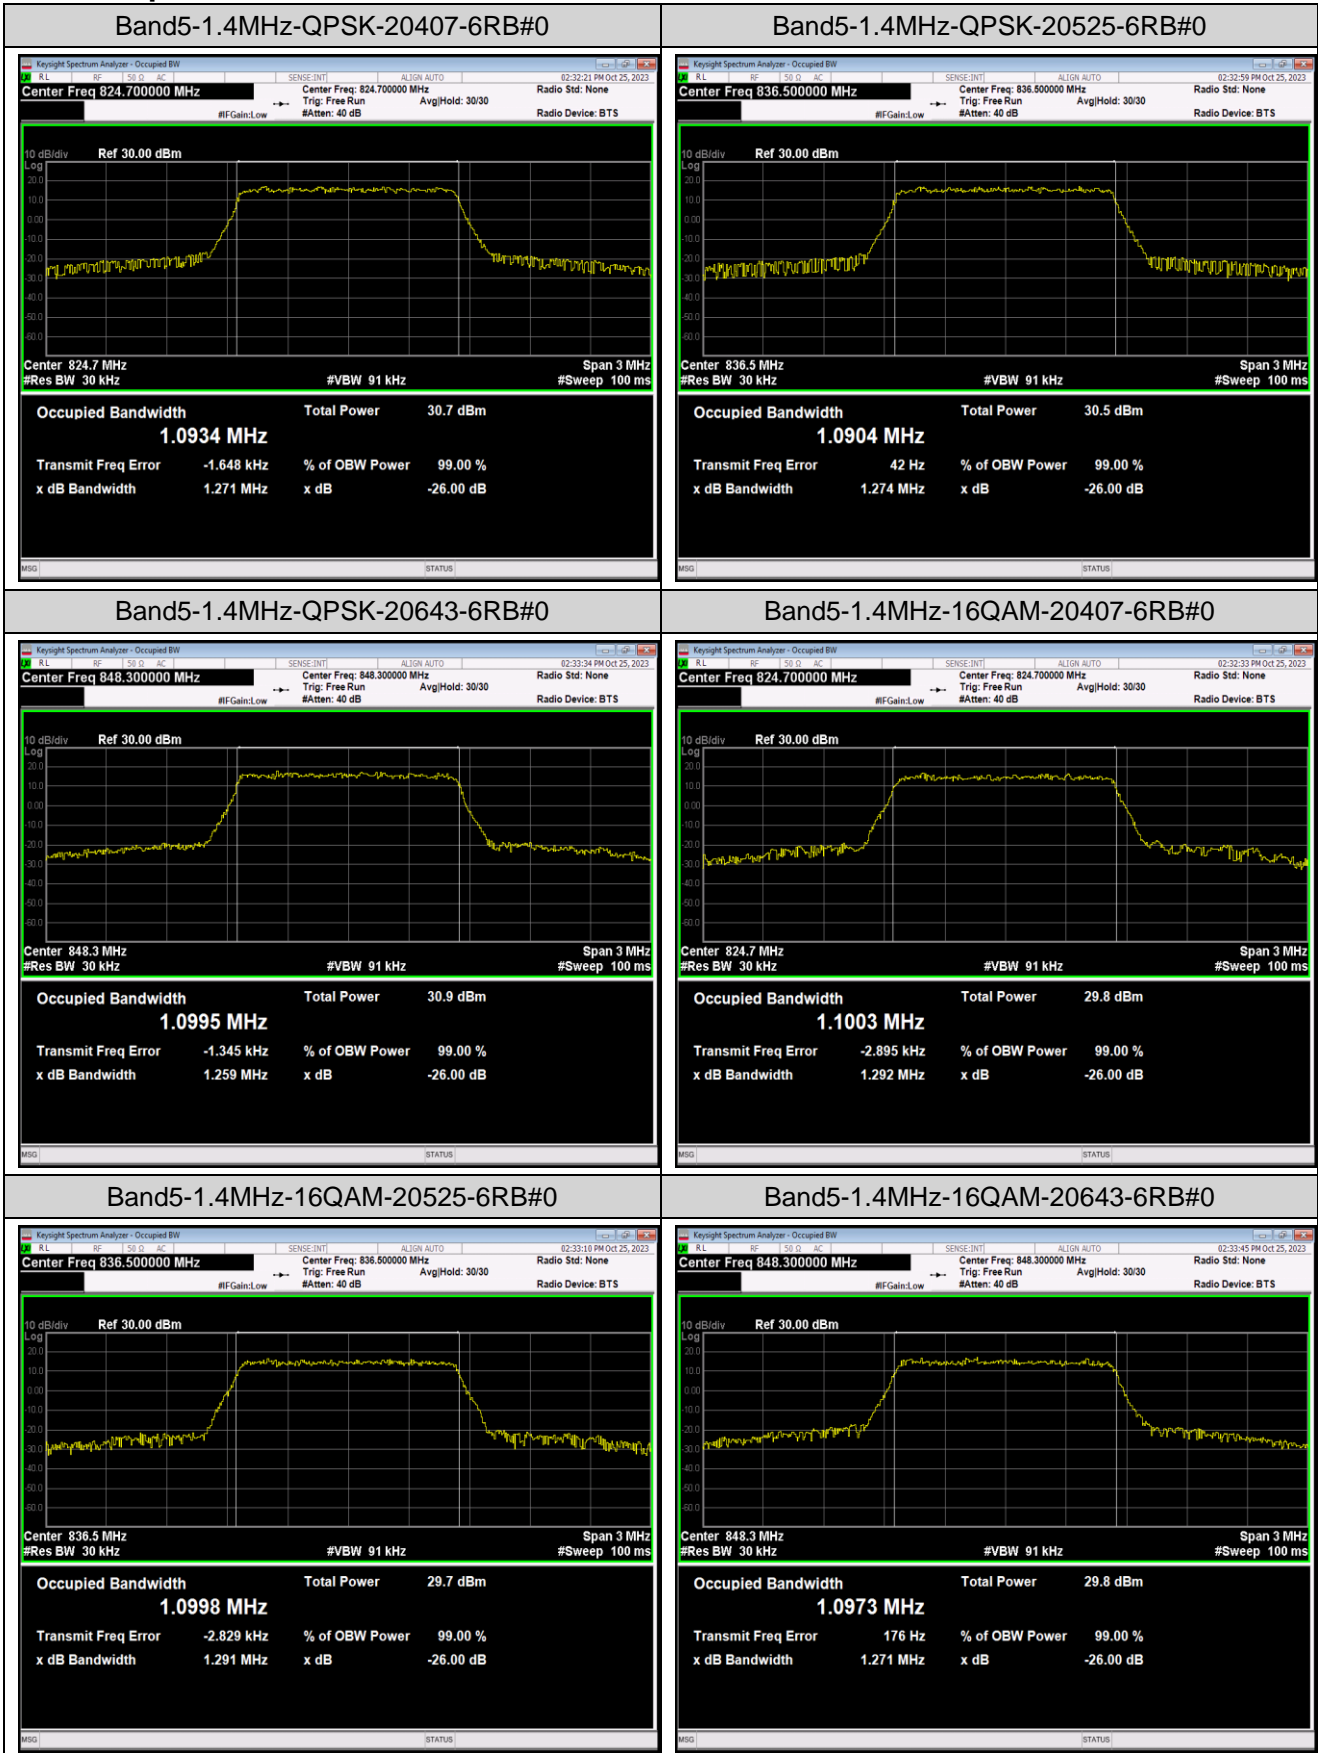

Test Graphs