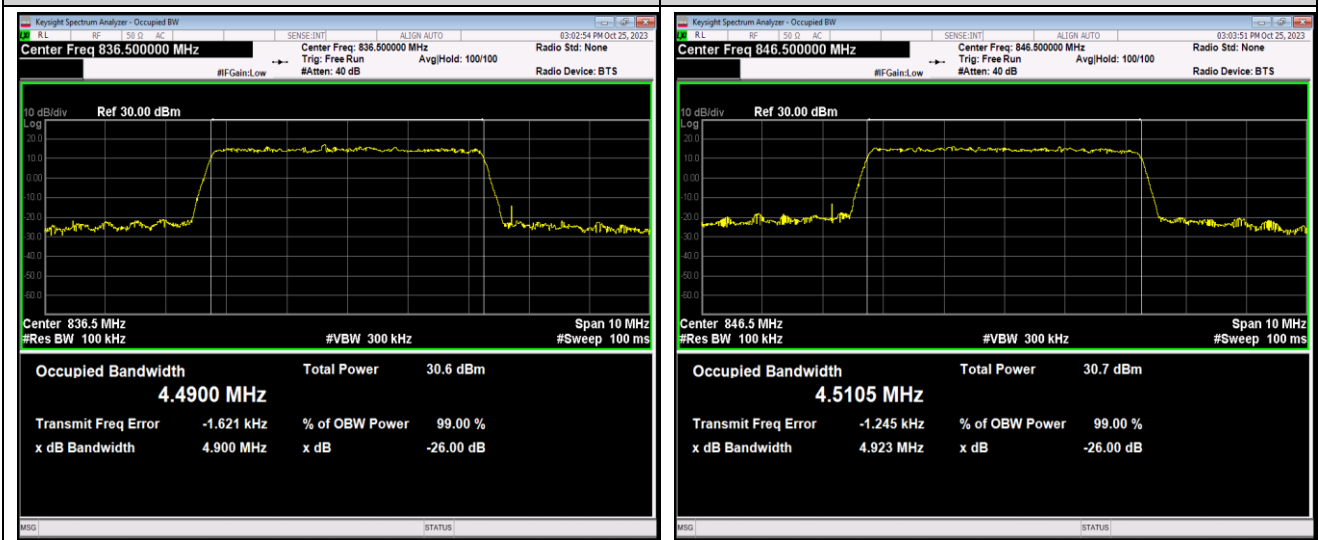

Test Graphs

Band5-5MHz-QPSK-20625-25RB#0

Band5-5MHz-16QAM-20425-25RB#0

Band5-5MHz-16QAM-20525-25RB#0

Band5-5MHz-16QAM-20625-25RB#0

Band5-5MHz-64QAM-20425-25RB#0

Band5-5MHz-64QAM-20525-25RB#0

Band5-10MHz-16QAM-20600-50RB#0