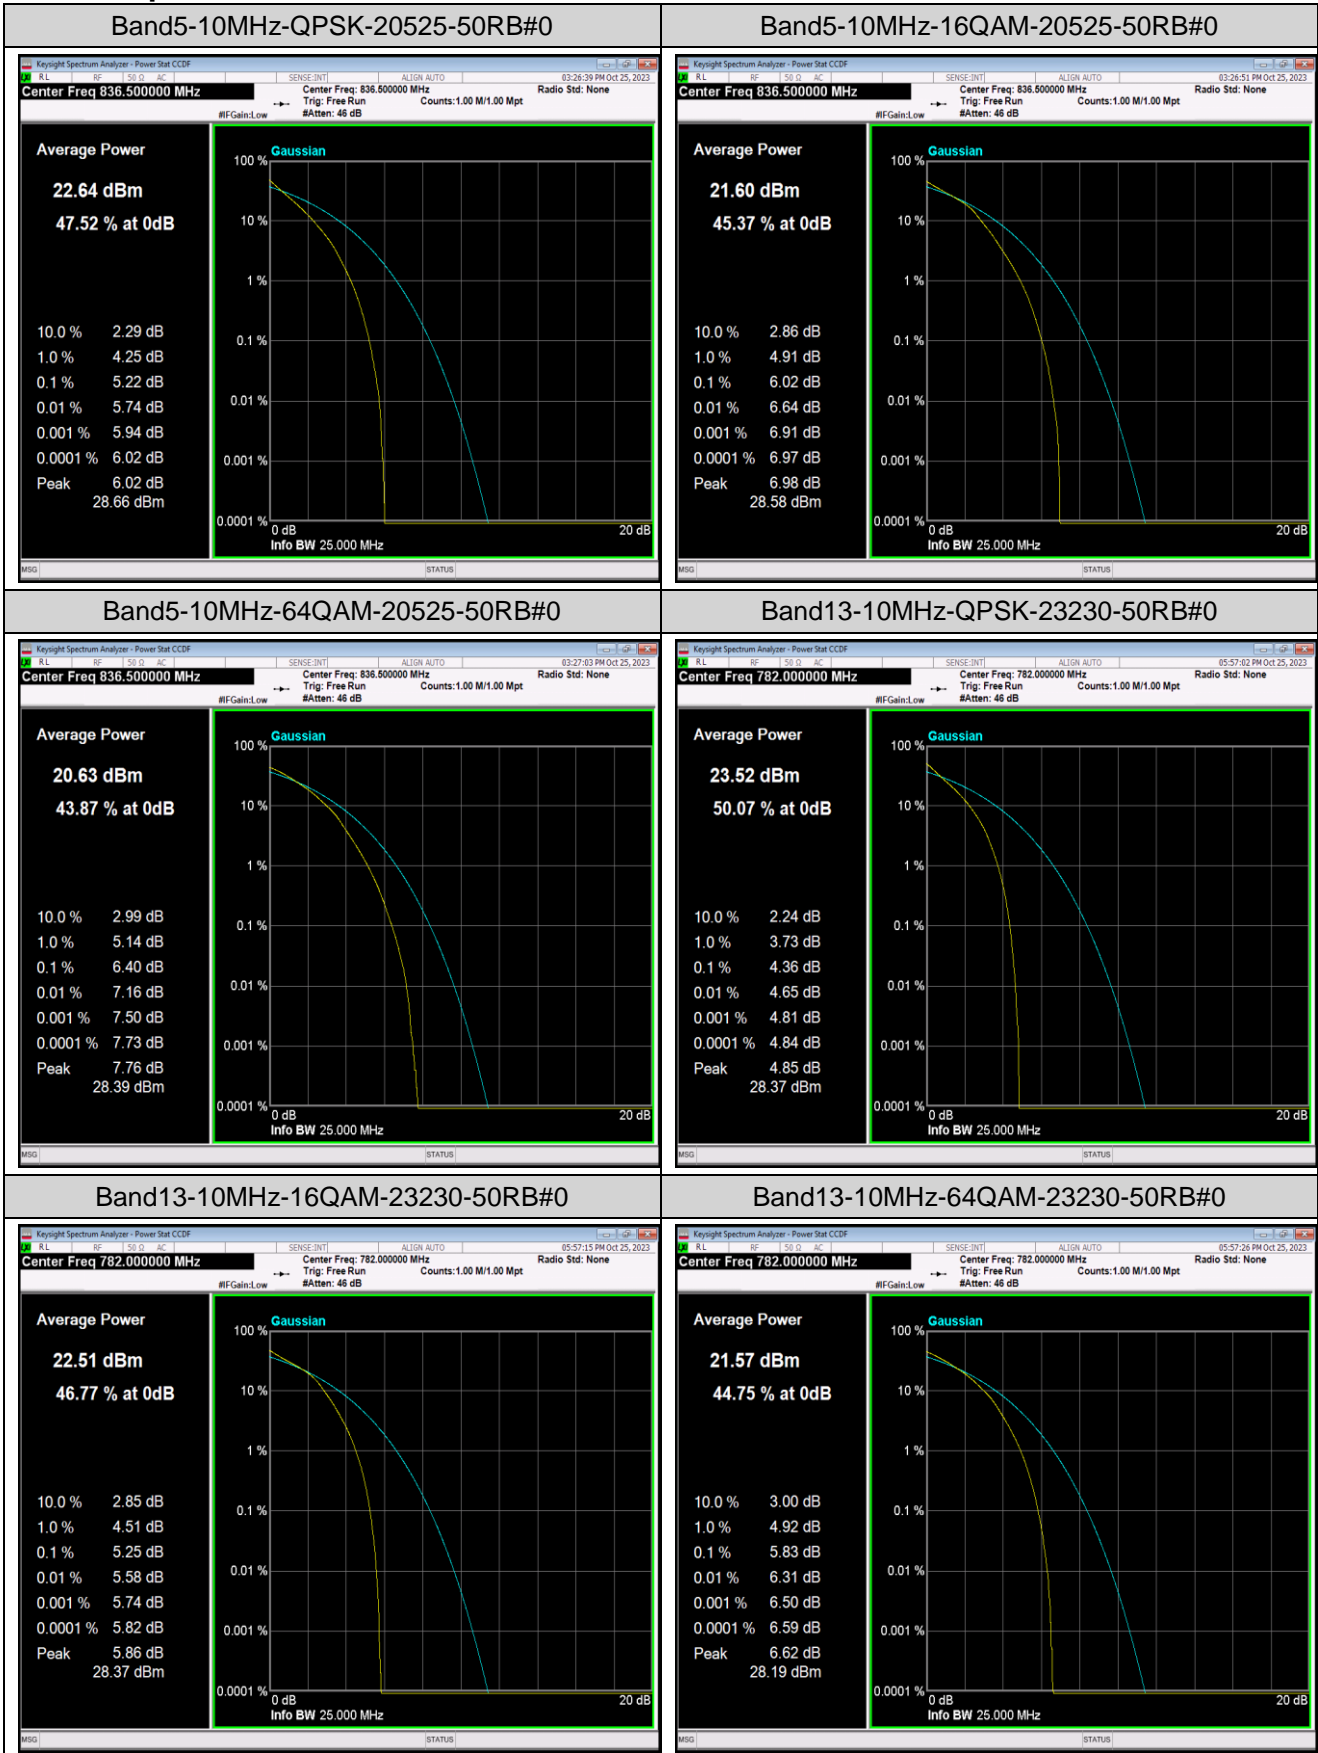

Test Graphs