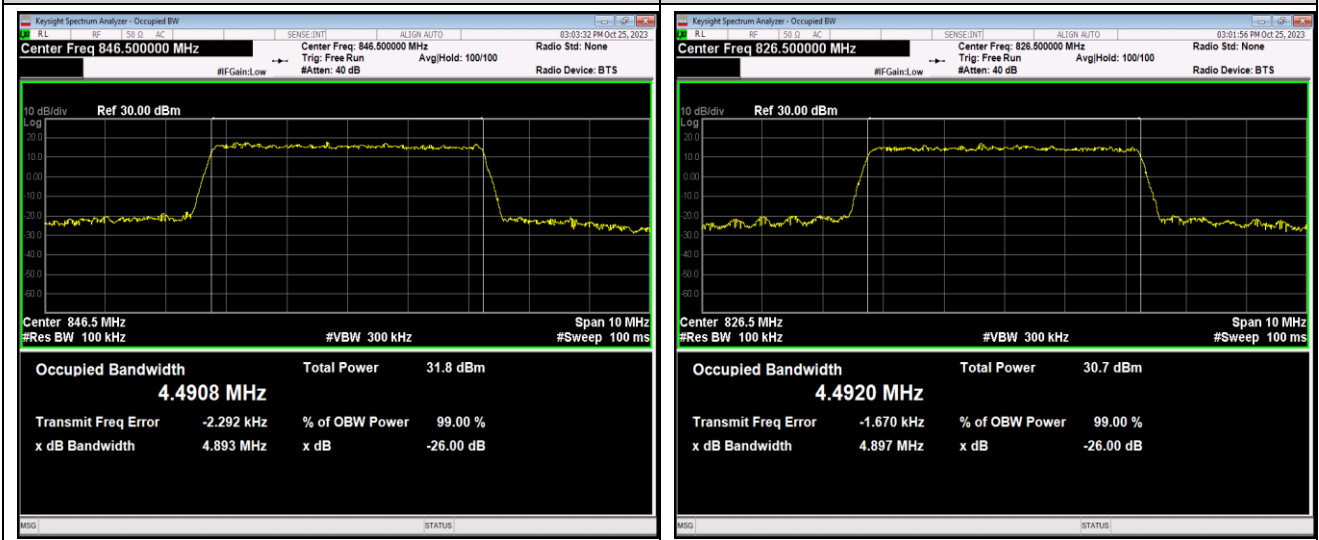

Test Graphs

Band5-5MHz-QPSK-20625-25RB#0

Band5-5MHz-16QAM-20425-25RB#0

Band5-5MHz-16QAM-20525-25RB#0

Band5-5MHz-16QAM-20625-25RB#0

Band5-5MHz-64QAM-20425-25RB#0

Band5-5MHz-64QAM-20525-25RB#0

Band5-10MHz-16QAM-20600-50RB#0