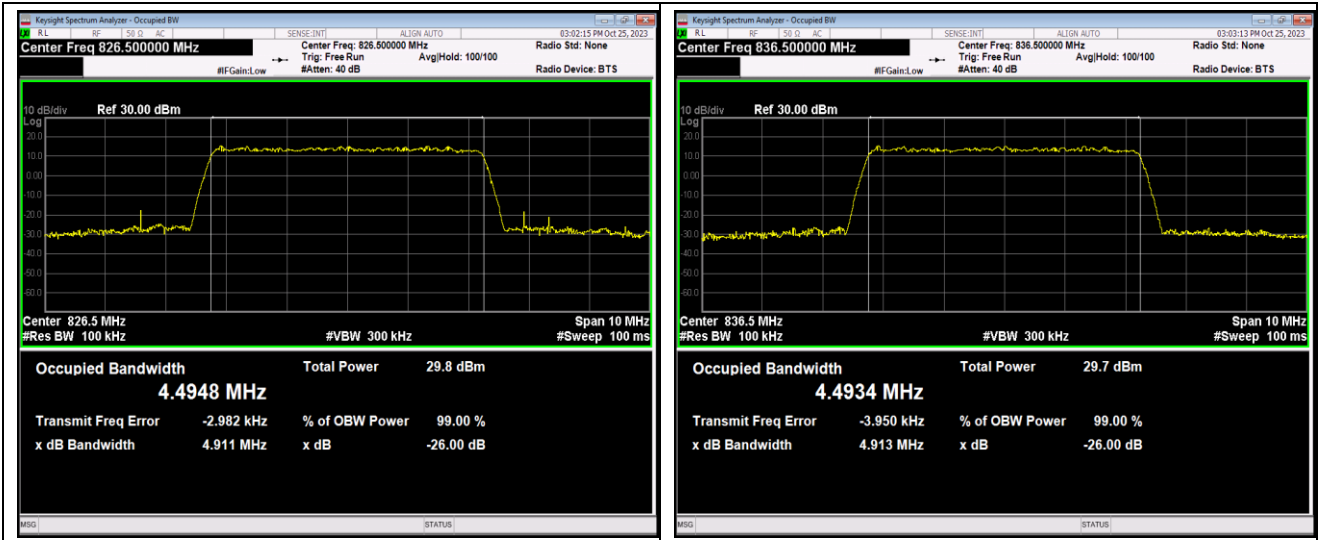

Test Graphs

Band5-5MHz-QPSK-20625-25RB#0

Band5-5MHz-16QAM-20425-25RB#0

Band5-5MHz-16QAM-20525-25RB#0

Band5-5MHz-16QAM-20625-25RB#0

Band5-5MHz-64QAM-20425-25RB#0

Band5-5MHz-64QAM-20525-25RB#0

Band5-10MHz-16QAM-20600-50RB#0