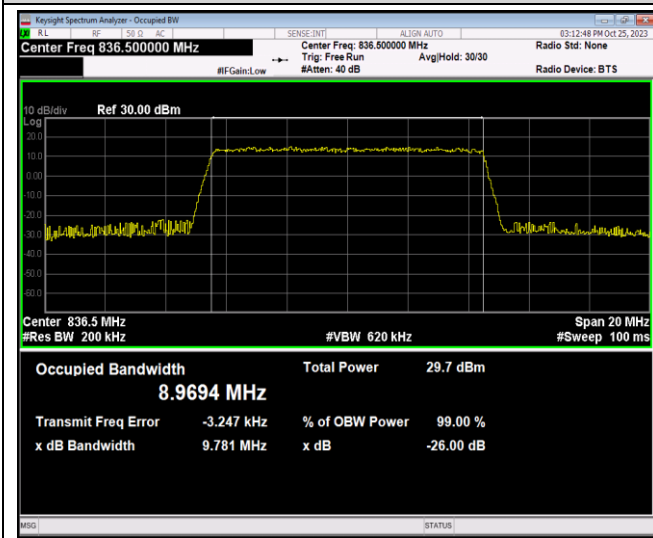

Band5-10MHz-64QAM-20525-50RB#0

Band13-5MHz-QPSK-23205-25RB#0