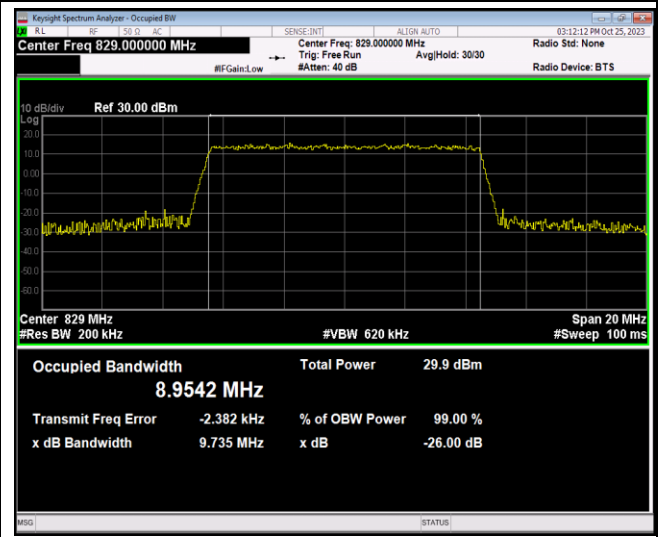

Band5-10MHz-64QAM-20450-50RB#0

Band5-10MHz-64QAM-20600-50RB#0