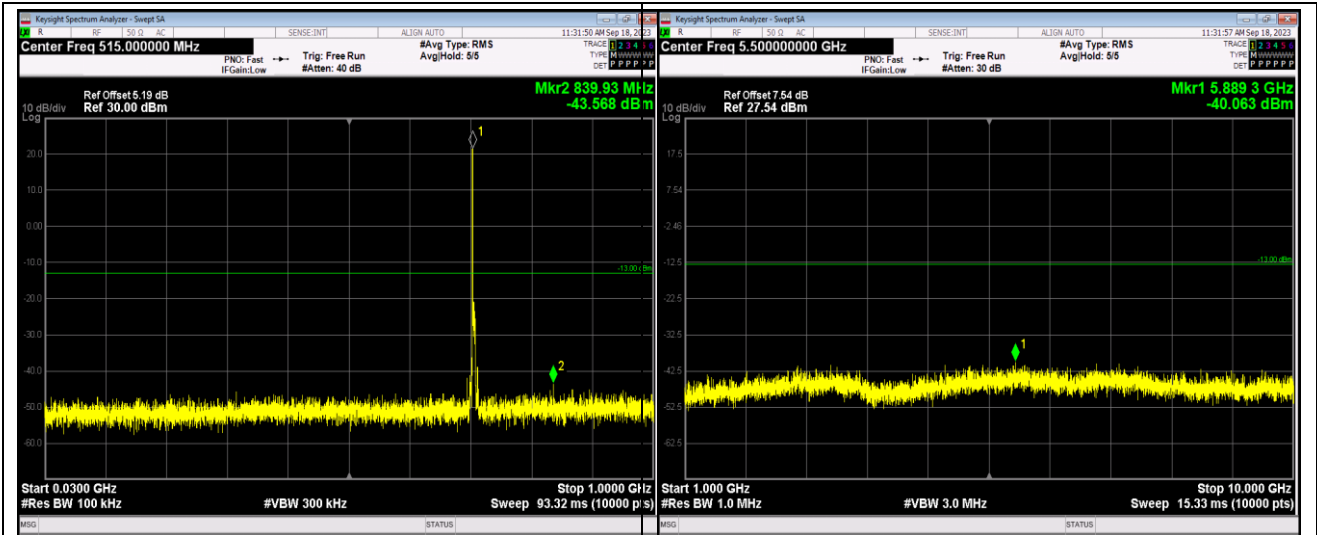

Band17-5MHz-64QAM-23755-1RB#0-Range2:1000~10000MHz

Band17-5MHz-64QAM-23755-1RB#0-Range1:30~1000MHz