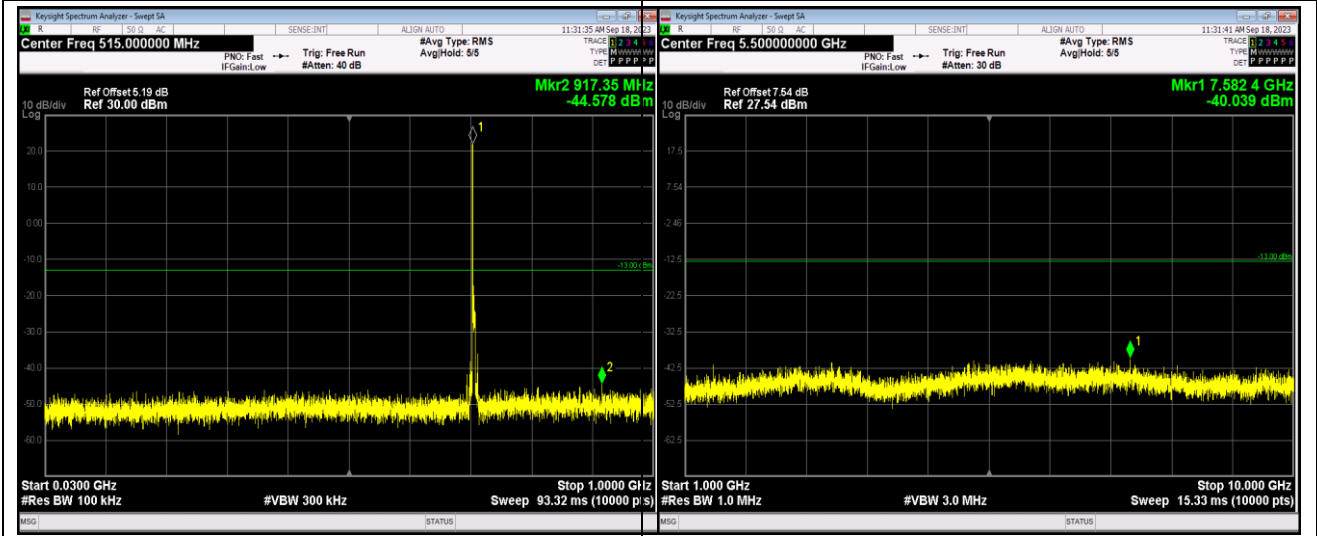

Band17-5MHz-QPSK-23825-1RB#0-Range1:30~1000MHz

Band17-5MHz-QPSK-23825-1RB#0-Range2:1000~10000MHz