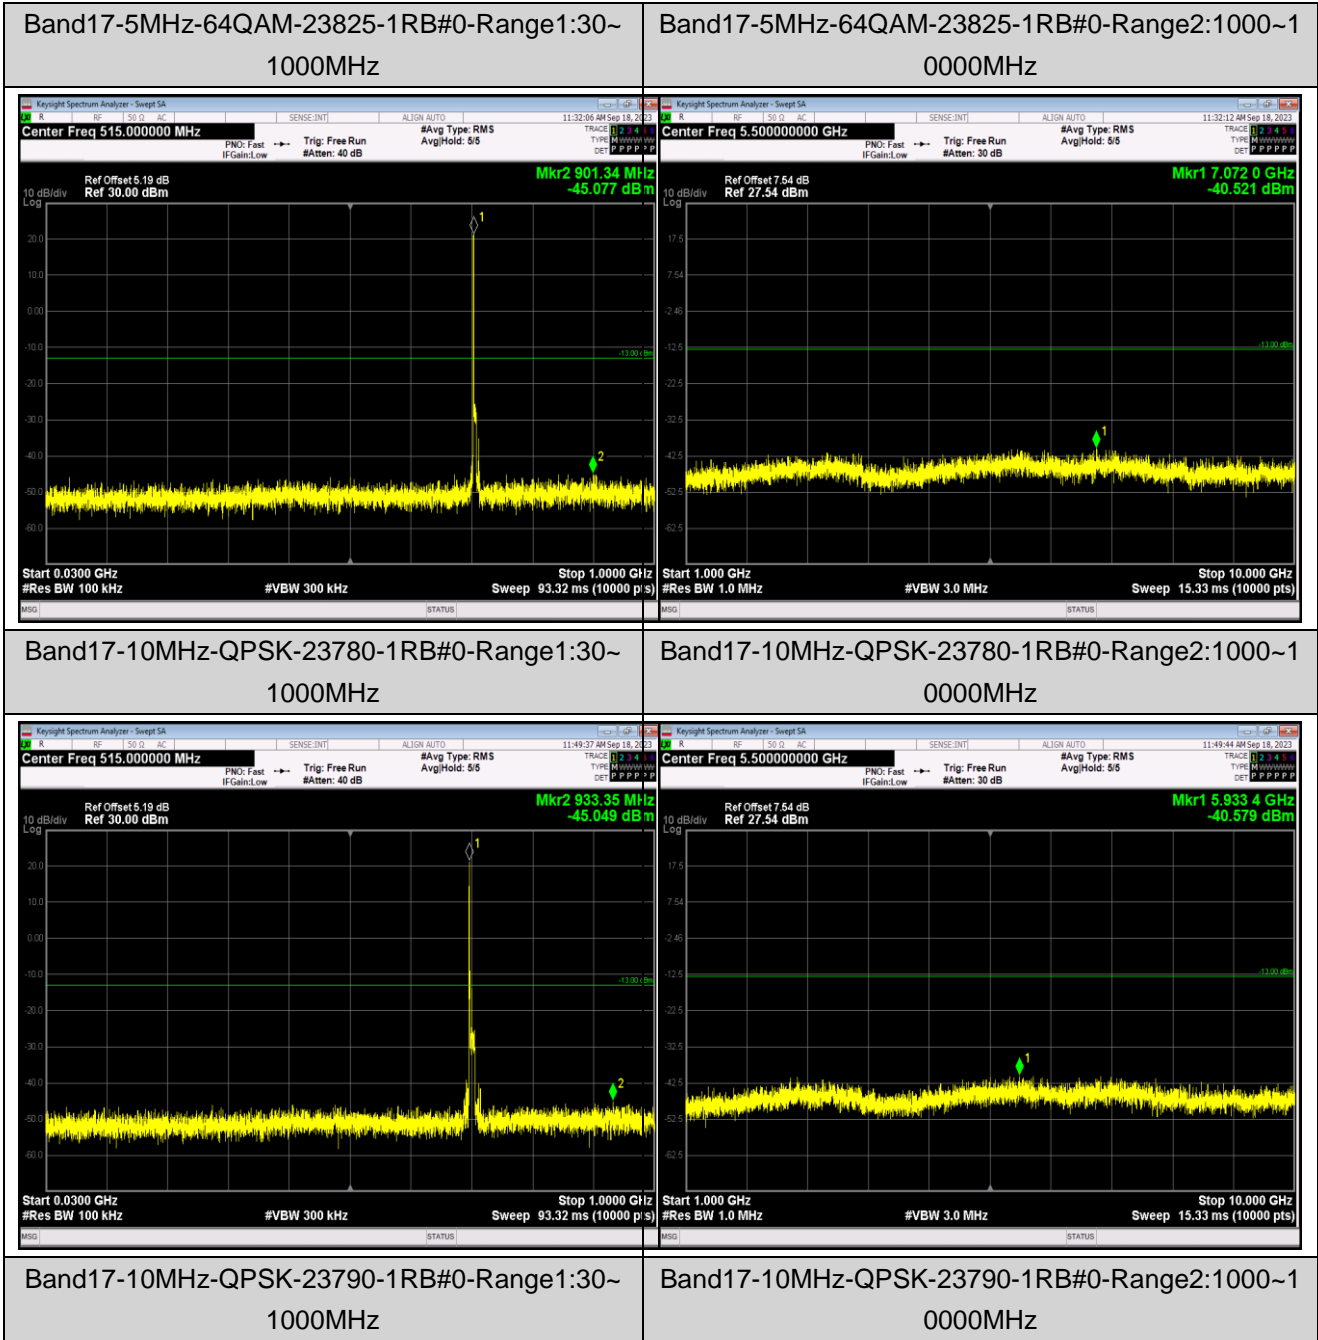

Band12-10MHz-64QAM-23060-1RB#0-Range1:30  
~1000MHz

Band12-10MHz-64QAM-23060-1RB#0-Range2:1000~  
10000MHz

Band17-5MHz-QPSK-23790-1RB#0-Range1:30~1000MHz

Band17-5MHz-QPSK-23790-1RB#0-Range2:1000~10000MHz

Band17-5MHz-QPSK-23825-1RB#0-Range1:30~1000MHz

Band17-5MHz-QPSK-23825-1RB#0-Range2:1000~10000MHz

Band17-5MHz-64QAM-23755-1RB#0-Range1:30~1000MHz

Band17-5MHz-64QAM-23755-1RB#0-Range2:1000~10000MHz

Band17-5MHz-64QAM-23790-1RB#0-Range1:30~1000MHz

Band17-5MHz-64QAM-23790-1RB#0-Range2:1000~10000MHz

Band17-10MHz-QPSK-23800-1RB#0-Range1:30~1000MHz

Band17-10MHz-QPSK-23800-1RB#0-Range2:1000~10000MHz

Band17-10MHz-16QAM-23780-1RB#0-Range1:30~1000MHz

Band17-10MHz-16QAM-23780-1RB#0-Range2:1000~10000MHz