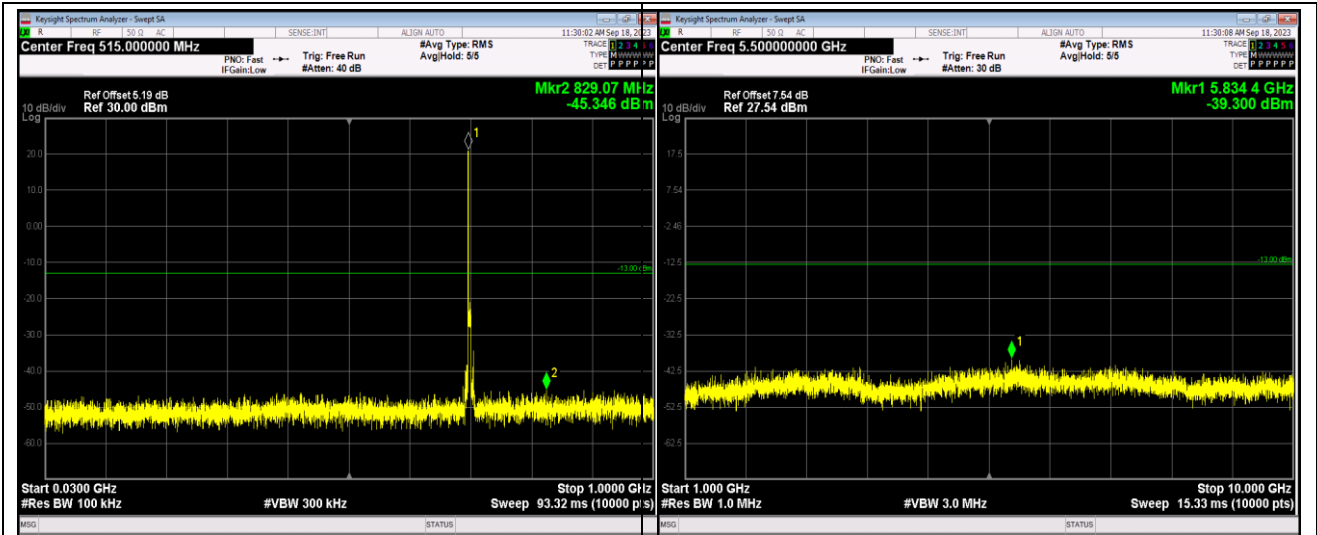

Band17-5MHz-QPSK-23790-1RB#0-Range2:1000~10000MHz

Band17-5MHz-QPSK-23790-1RB#0-Range1:30~1000MHz