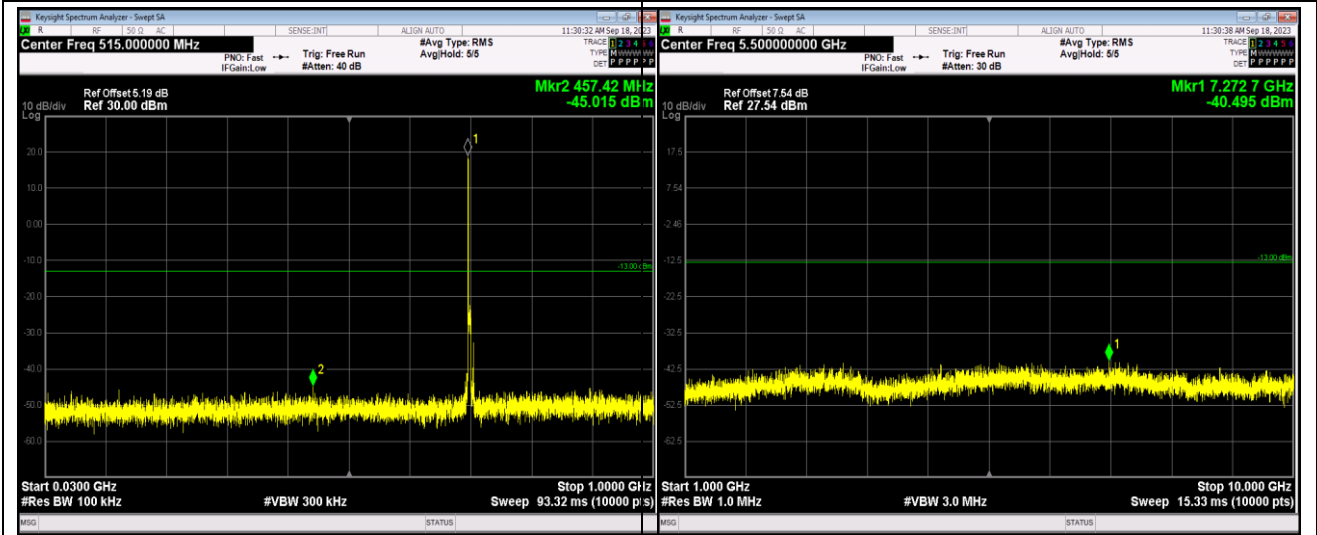

Band17-5MHz-QPSK-23825-1RB#0-Range1:30~1000MHz

Band17-5MHz-QPSK-23825-1RB#0-Range2:1000~10000MHz

Band17-5MHz-64QAM-23755-1RB#0-Range1:30~1000MHz

Band17-5MHz-64QAM-23755-1RB#0-Range2:1000~10000MHz

Band17-5MHz-64QAM-23790-1RB#0-Range1:30~1000MHz