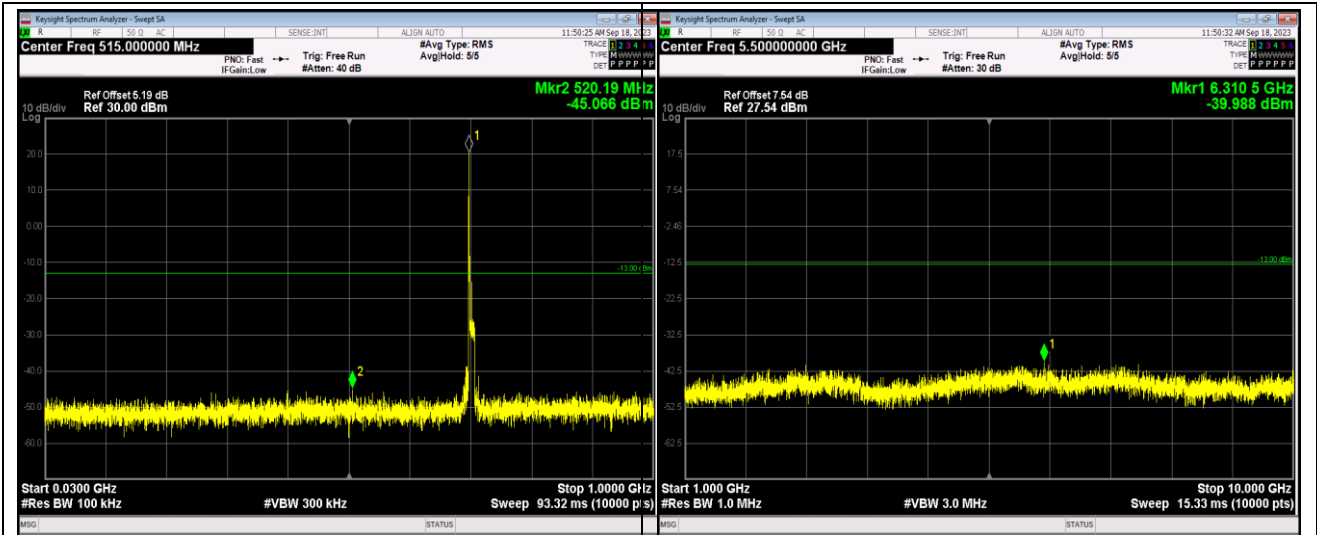

Band17-10MHz-QPSK-23800-1RB#0-Range2:1000~10000MHz

Band17-10MHz-QPSK-23800-1RB#0-Range1:30~1000MHz