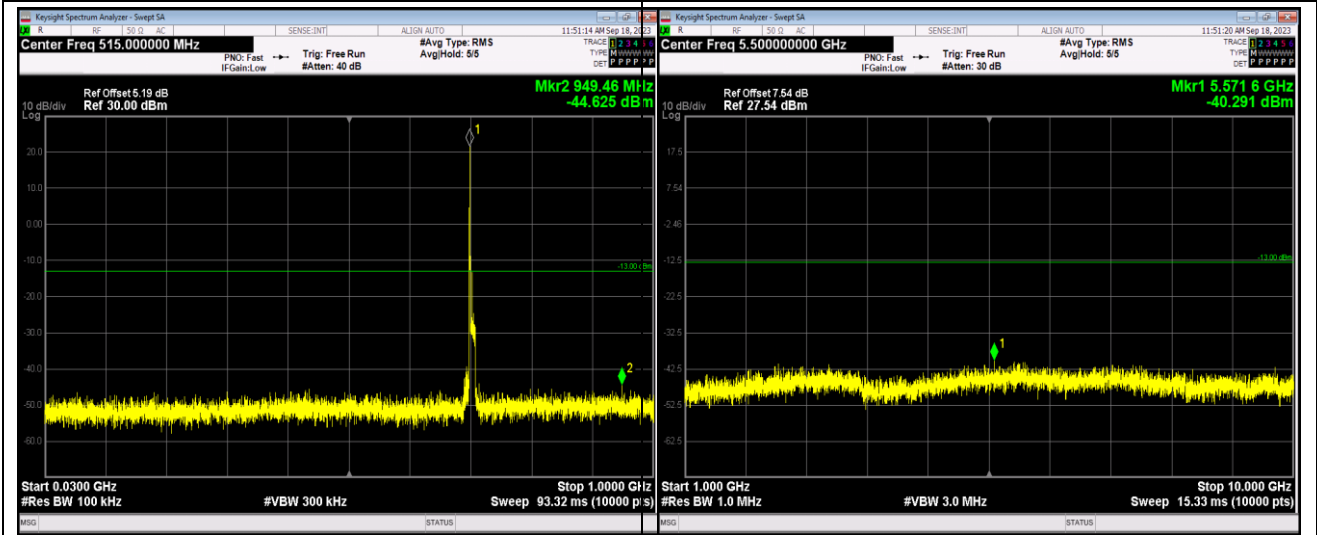

Band17-5MHz-64QAM-23790-1RB#0-Range2:1000~10000MHz

Band17-10MHz-QPSK-23800-1RB#0-Range1:30~1000MHz

Band17-10MHz-QPSK-23800-1RB#0-Range2:1000~10000MHz

Band17-10MHz-16QAM-23780-1RB#0-Range1:30~1000MHz

Band17-10MHz-16QAM-23780-1RB#0-Range2:1000~10000MHz