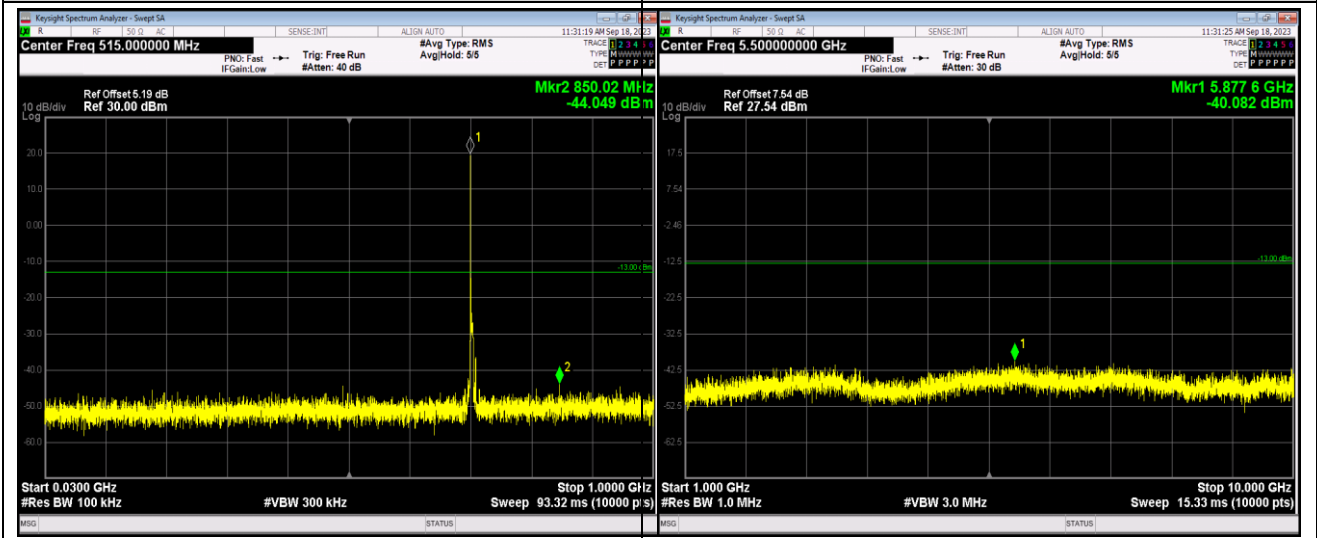

Band17-5MHz-64QAM-23790-1RB#0-Range1:30~1000MHz

Band17-5MHz-64QAM-23790-1RB#0-Range2:1000~10000MHz