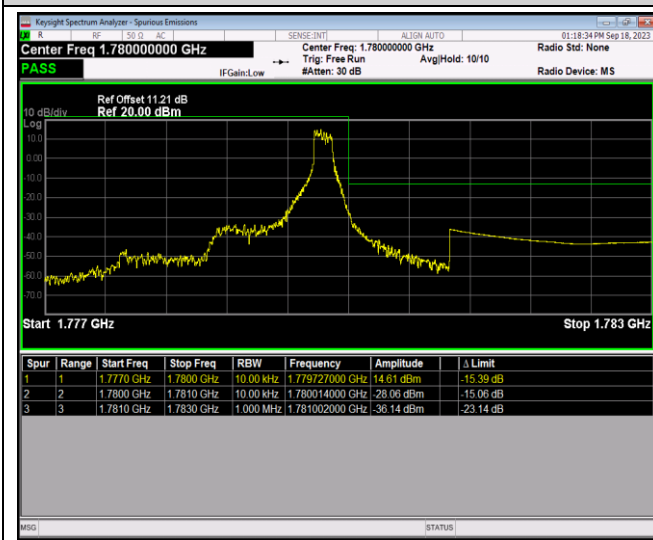

Band41-20MHz-64QAM-41140-100RB#0

Band66-1.4MHz-QPSK-131979-1RB#0

Band66-1.4MHz-QPSK-131979-1RB#5

Band66-1.4MHz-QPSK-131979-6RB#0

Band66-1.4MHz-QPSK-132665-1RB#0

Band66-1.4MHz-QPSK-132665-1RB#5

Band66-1.4MHz-QPSK-132665-6RB#0