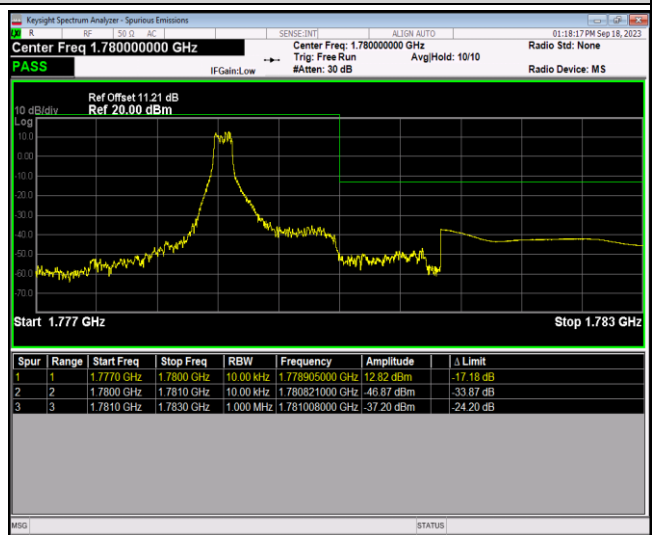

Band66-1.4MHz-64QAM-131979-1RB#5

Band66-1.4MHz-64QAM-131979-6RB#0

Band66-1.4MHz-64QAM-132665-1RB#0

Band66-1.4MHz-64QAM-132665-1RB#5

Band66-1.4MHz-64QAM-132665-6RB#0

Band66-20MHz-QPSK-132072-1RB#0

Band66-20MHz-QPSK-132072-1RB#99