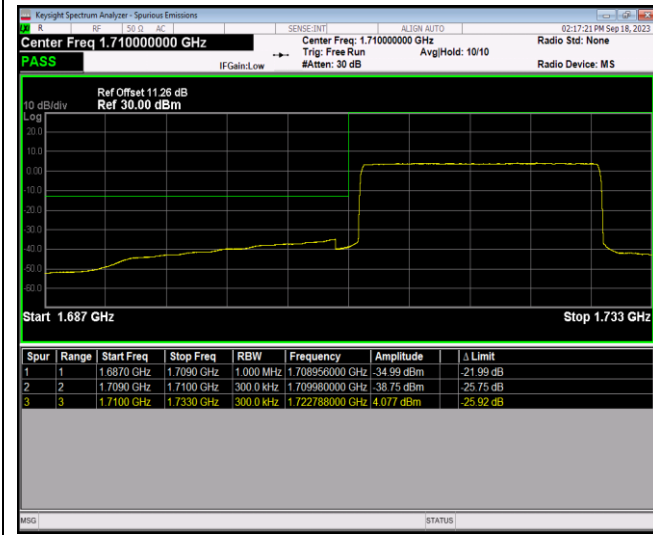

Band66-20MHz-QPSK-132072-100RB#0

Band66-20MHz-QPSK-132572-1RB#99