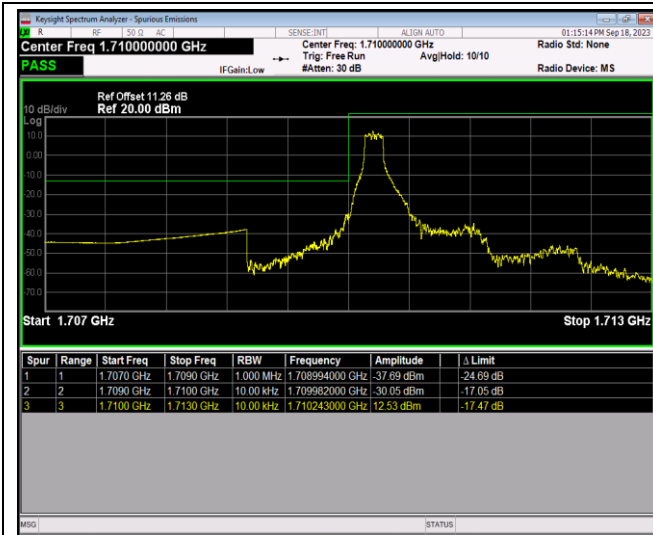

Band66-1.4MHz-64QAM-131979-1RB#0

Band66-1.4MHz-64QAM-131979-6RB#0