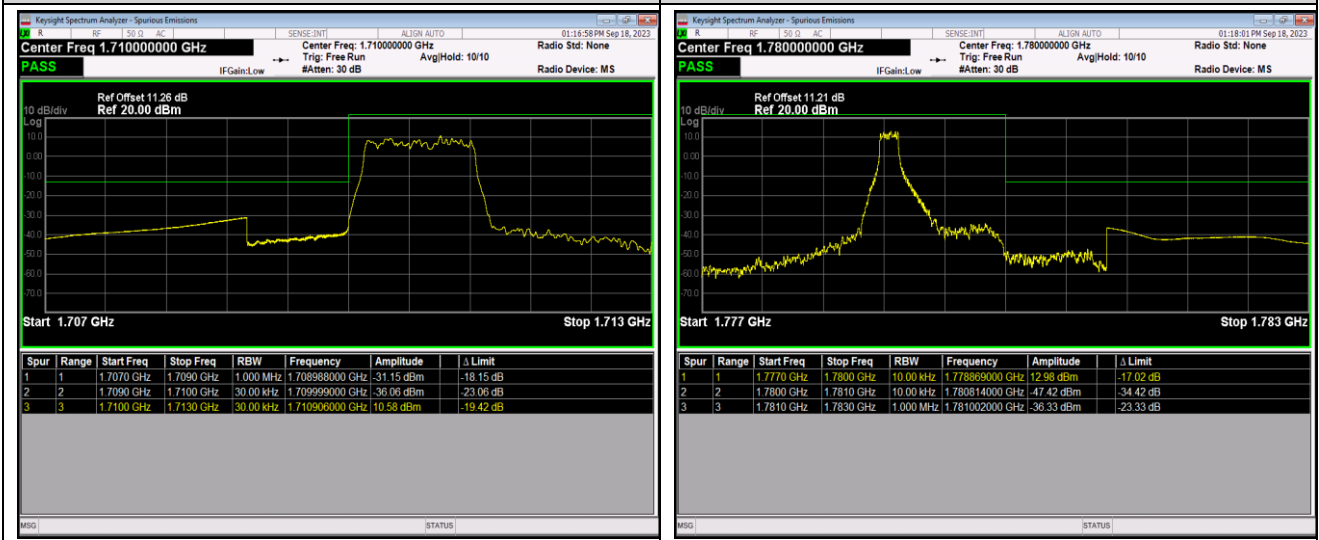

Band66-1.4MHz-16QAM-131979-1RB#0

Band66-1.4MHz-16QAM-131979-1RB#5

Band66-1.4MHz-16QAM-131979-6RB#0

Band66-1.4MHz-16QAM-132665-1RB#0

Band66-1.4MHz-16QAM-132665-1RB#5

Band66-1.4MHz-16QAM-132665-6RB#0

Band66-1.4MHz-64QAM-131979-1RB#0