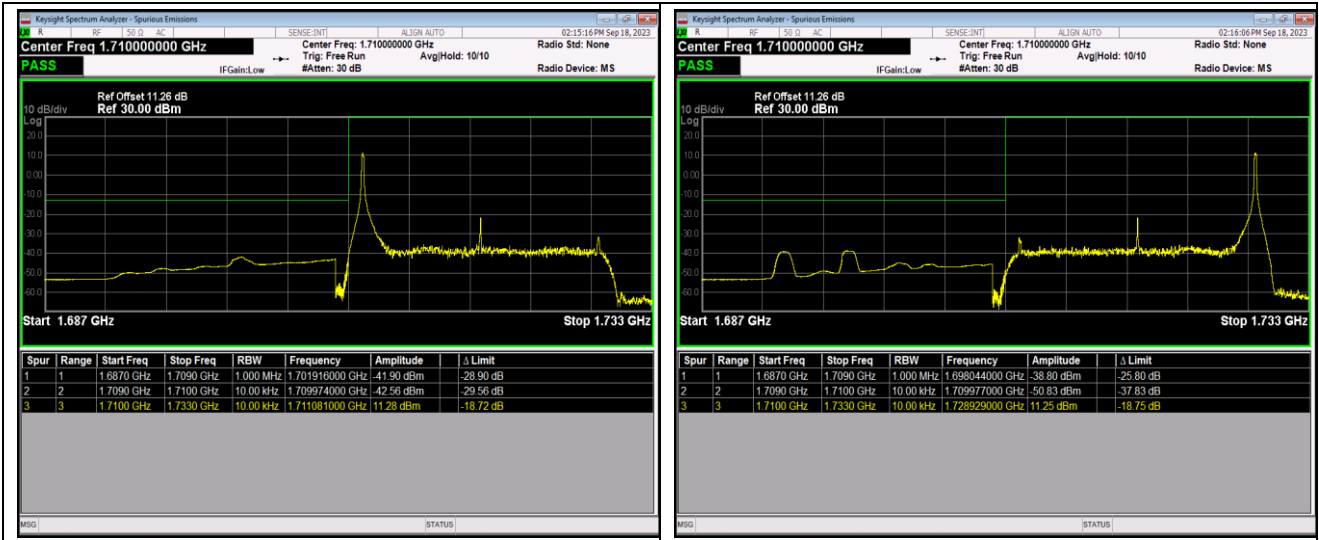

Band66-1.4MHz-64QAM-131979-1RB#5

Band66-1.4MHz-64QAM-131979-6RB#0

Band66-1.4MHz-64QAM-132665-1RB#0

Band66-1.4MHz-64QAM-132665-1RB#5

Band66-1.4MHz-64QAM-132665-6RB#0

Band66-20MHz-QPSK-132072-1RB#0

Band66-20MHz-QPSK-132072-1RB#99