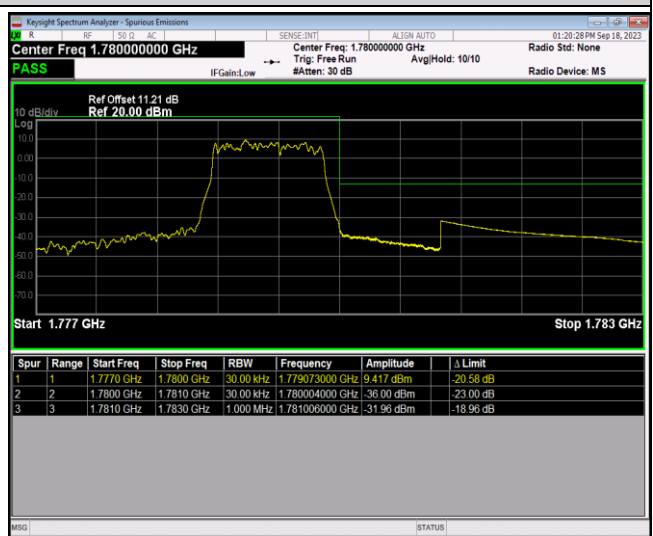

Band66-1.4MHz-64QAM-131979-1RB#5

Band66-1.4MHz-64QAM-131979-6RB#0

Band66-1.4MHz-64QAM-132665-1RB#0

Band66-1.4MHz-64QAM-132665-1RB#5

Band66-1.4MHz-64QAM-132665-6RB#0

Band66-20MHz-QPSK-132072-1RB#0

Band66-20MHz-QPSK-132072-1RB#99