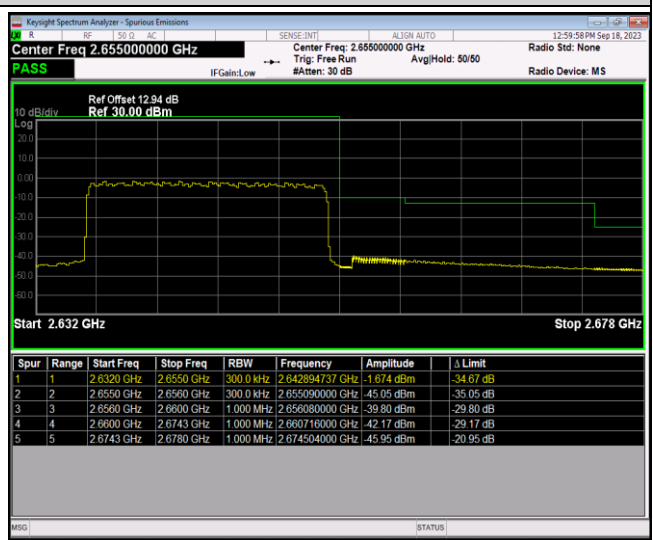

Band41-20MHz-64QAM-41140-100RB#0

Band66-1.4MHz-QPSK-131979-1RB#5