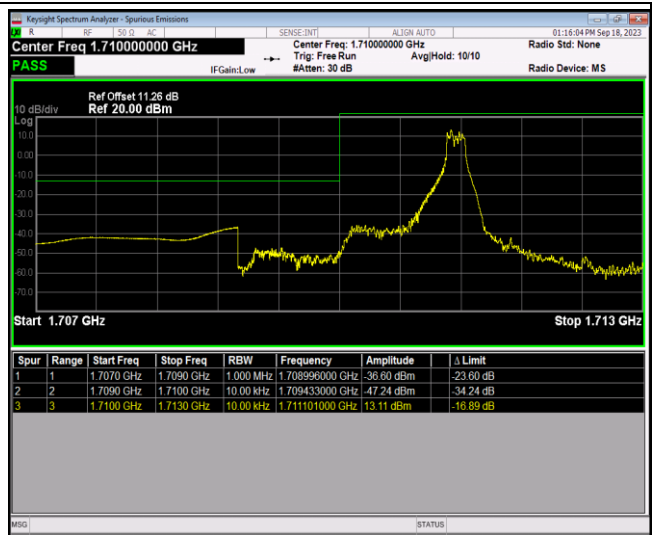

Band66-1.4MHz-64QAM-131979-1RB#5

Band66-1.4MHz-64QAM-132665-1RB#0