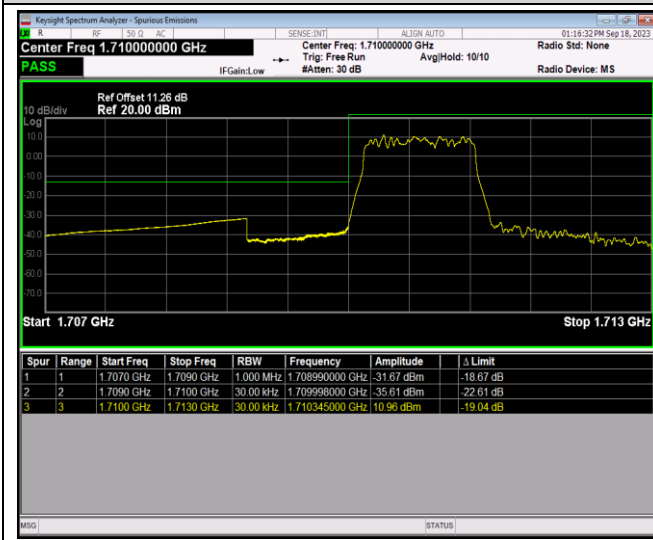

Band41-20MHz-64QAM-41140-100RB#0

Band66-1.4MHz-QPSK-131979-1RB#0

Band66-1.4MHz-QPSK-131979-1RB#5

Band66-1.4MHz-QPSK-131979-6RB#0

Band66-1.4MHz-QPSK-132665-1RB#0

Band66-1.4MHz-QPSK-132665-1RB#5

Band66-1.4MHz-QPSK-132665-6RB#0