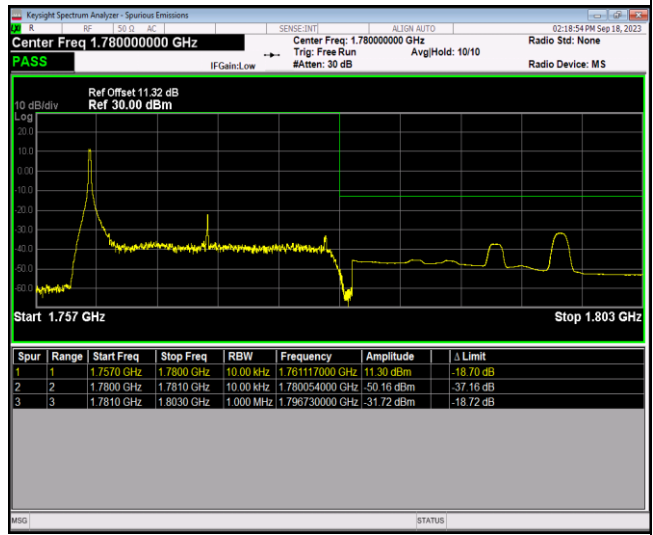

Band66-20MHz-QPSK-132572-1RB#0

Band66-20MHz-QPSK-132572-100RB#0