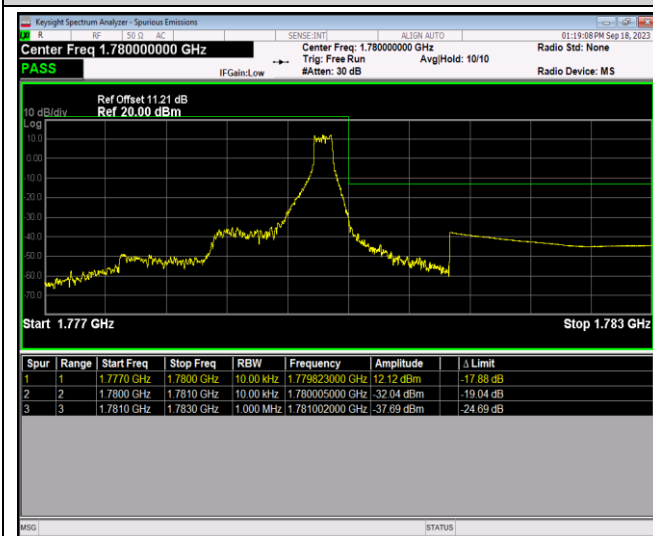

Band66-1.4MHz-64QAM-131979-1RB#5

Band66-1.4MHz-64QAM-131979-6RB#0

Band66-1.4MHz-64QAM-132665-1RB#0

Band66-1.4MHz-64QAM-132665-1RB#5

Band66-1.4MHz-64QAM-132665-6RB#0

Band66-20MHz-QPSK-132072-1RB#0

Band66-20MHz-QPSK-132072-1RB#99