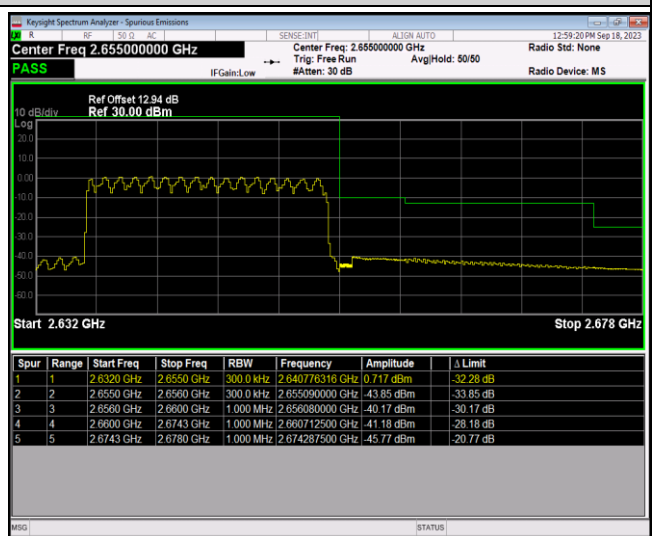

Band41-20MHz-16QAM-41140-100RB#0

Band41-20MHz-64QAM-40140-1RB#99