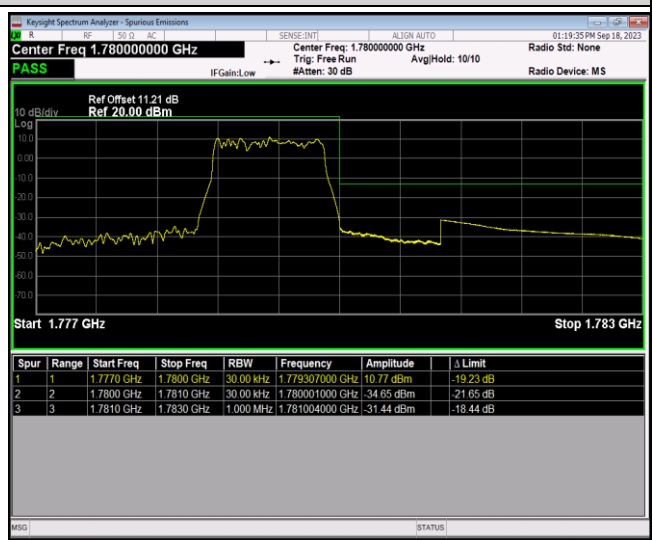

Band66-1.4MHz-QPSK-132665-6RB#0

Band66-1.4MHz-16QAM-131979-1RB#5