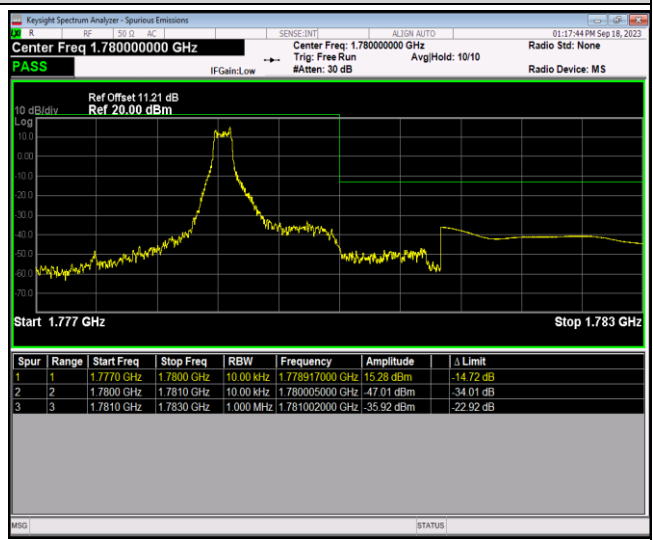

Band41-20MHz-64QAM-41140-100RB#0

Band66-1.4MHz-QPSK-131979-1RB#0

Band66-1.4MHz-QPSK-131979-1RB#5

Band66-1.4MHz-QPSK-131979-6RB#0

Band66-1.4MHz-QPSK-132665-1RB#0

Band66-1.4MHz-QPSK-132665-1RB#5

Band66-1.4MHz-QPSK-132665-6RB#0