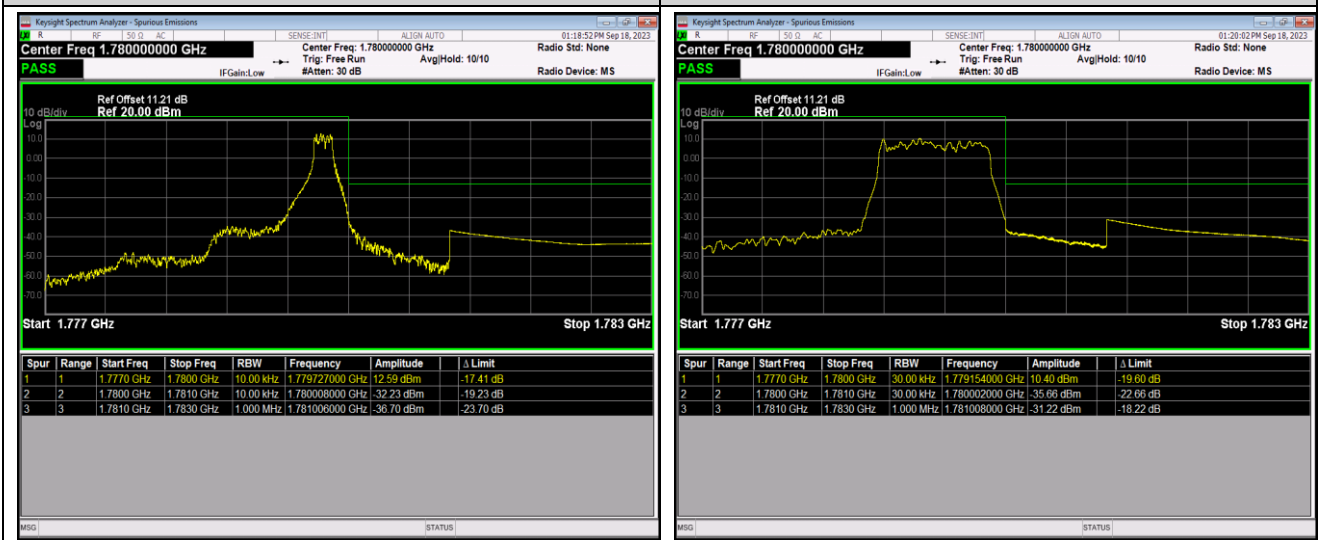

Band66-1.4MHz-16QAM-131979-1RB#0

Band66-1.4MHz-16QAM-131979-1RB#5

Band66-1.4MHz-16QAM-131979-6RB#0

Band66-1.4MHz-16QAM-132665-1RB#0

Band66-1.4MHz-16QAM-132665-1RB#5

Band66-1.4MHz-16QAM-132665-6RB#0

Band66-1.4MHz-64QAM-131979-1RB#0