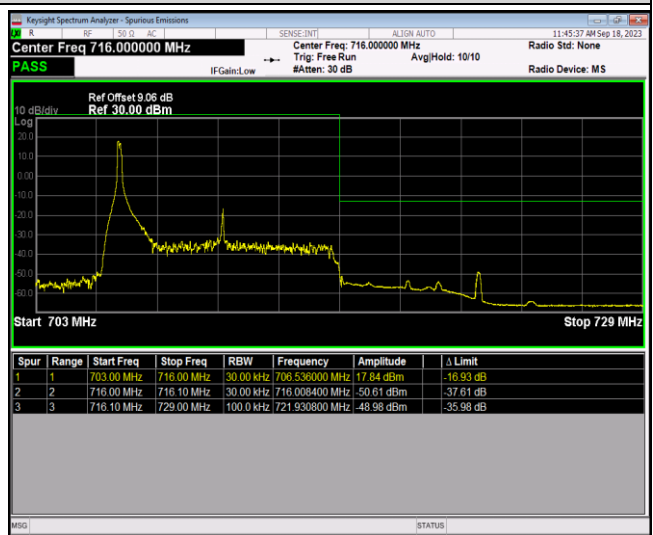

Band17-10MHz-QPSK-23780-1RB#49

Band17-10MHz-QPSK-23780-50RB#0

Band17-10MHz-QPSK-23800-1RB#0

Band17-10MHz-QPSK-23800-1RB#49

Band17-10MHz-QPSK-23800-50RB#0

Band17-10MHz-16QAM-23780-1RB#0

Band17-10MHz-16QAM-23780-1RB#49