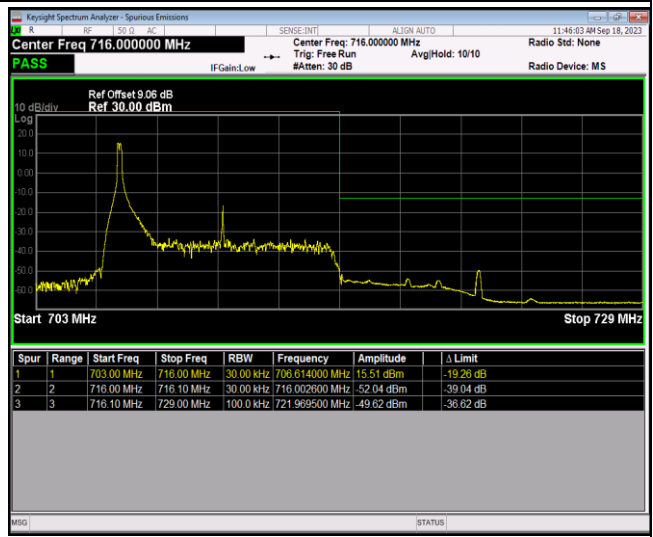

Band17-10MHz-16QAM-23800-1RB#0

Band17-10MHz-16QAM-23800-50RB#0