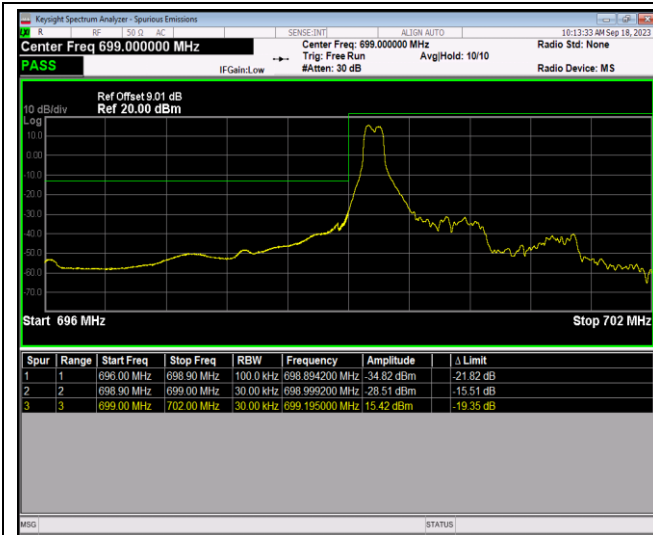

Band12-1.4MHz-64QAM-23017-1RB#0

Band12-1.4MHz-64QAM-23017-6RB#0