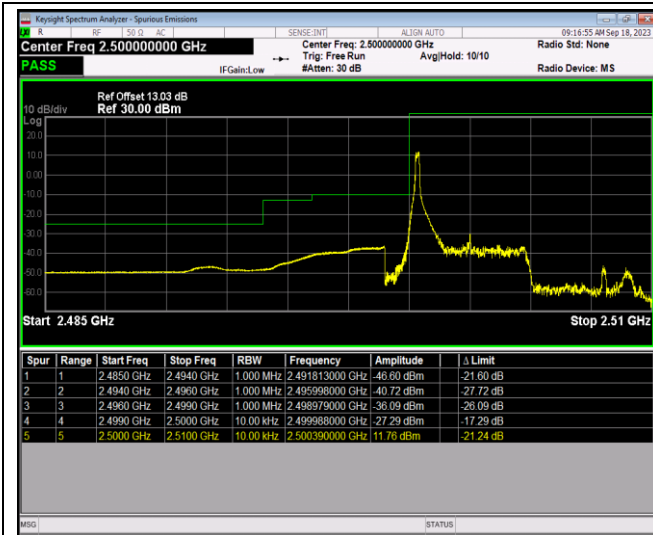

Band7-5MHz-16QAM-20775-1RB#0

Band7-5MHz-16QAM-20775-25RB#0