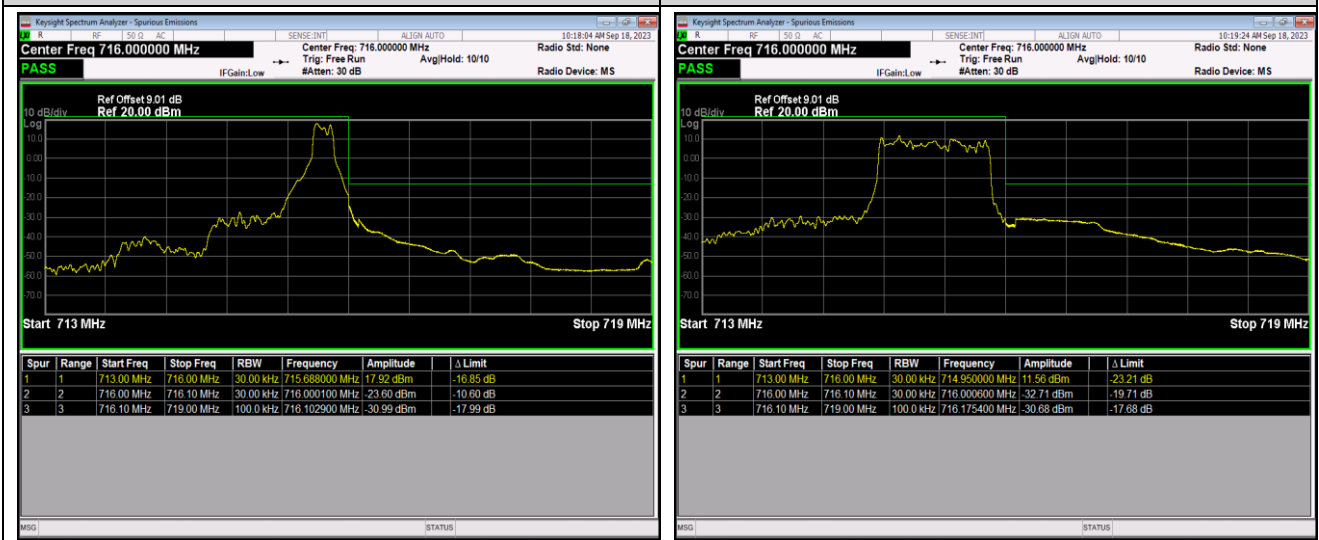

Band12-1.4MHz-QPSK-23173-1RB#5

Band12-1.4MHz-QPSK-23173-6RB#0

Band12-1.4MHz-16QAM-23017-1RB#0

Band12-1.4MHz-16QAM-23017-1RB#5