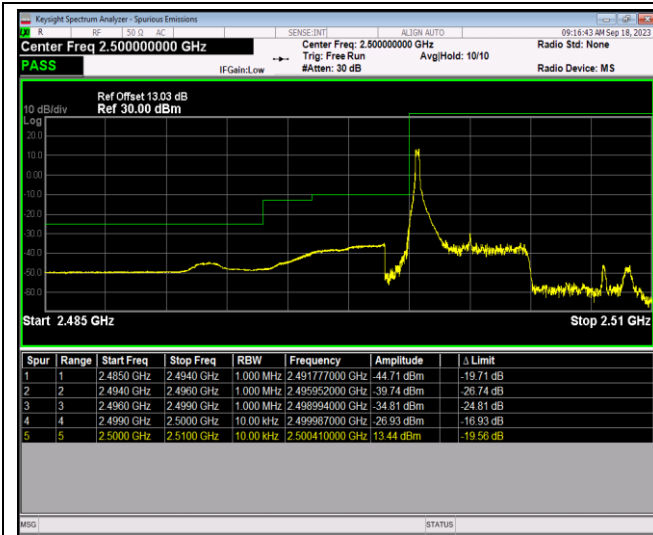

Band5-10MHz-64QAM-20600-1RB#0

Band5-10MHz-64QAM-20600-1RB#49

Band5-10MHz-64QAM-20600-50RB#0

Band7-5MHz-QPSK-20775-1RB#0

Band7-5MHz-QPSK-20775-1RB#24

Band7-5MHz-QPSK-20775-25RB#0

Band7-5MHz-QPSK-21425-1RB#0

Band7-5MHz-QPSK-21425-1RB#24