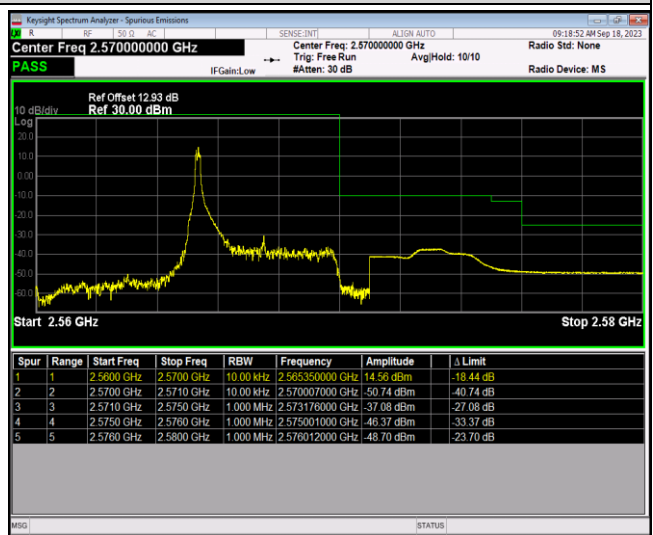

Band7-5MHz-16QAM-21425-1RB#0

Band7-5MHz-16QAM-21425-25RB#0