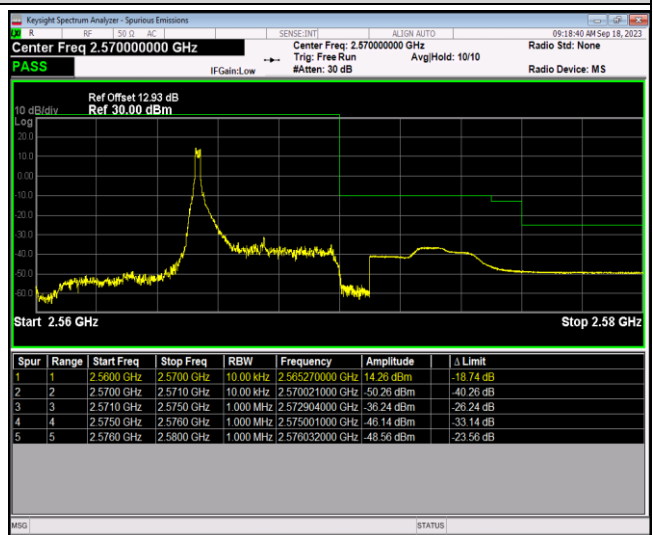

Band5-10MHz-64QAM-20600-1RB#0

Band5-10MHz-64QAM-20600-1RB#49

Band5-10MHz-64QAM-20600-50RB#0

Band7-5MHz-QPSK-20775-1RB#0

Band7-5MHz-QPSK-20775-1RB#24

Band7-5MHz-QPSK-20775-25RB#0

Band7-5MHz-QPSK-21425-1RB#0

Band7-5MHz-QPSK-21425-1RB#24