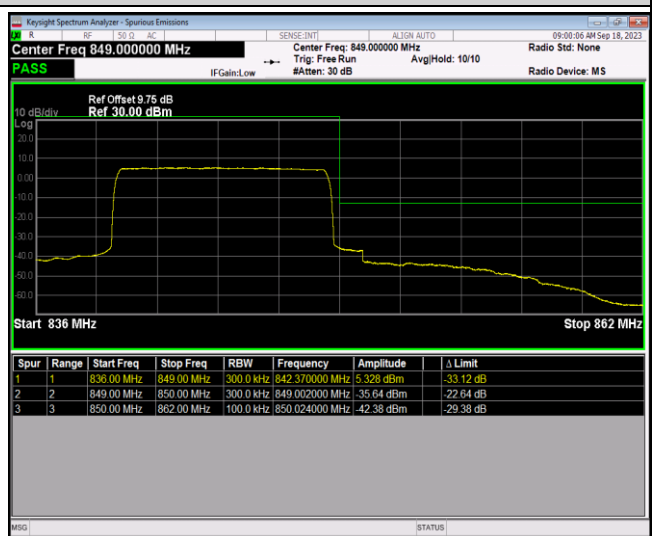

Band5-10MHz-64QAM-20600-1RB#0

Band5-10MHz-64QAM-20600-1RB#49

Band5-10MHz-64QAM-20600-50RB#0

Band7-5MHz-QPSK-20775-1RB#0

Band7-5MHz-QPSK-20775-1RB#24

Band7-5MHz-QPSK-20775-25RB#0

Band7-5MHz-QPSK-21425-1RB#0

Band7-5MHz-QPSK-21425-1RB#24