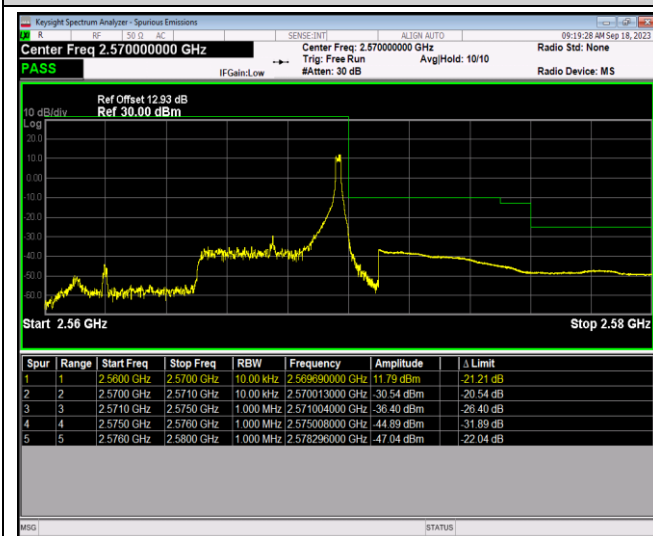

Band7-5MHz-16QAM-21425-1RB#24

Band7-5MHz-64QAM-20775-1RB#0