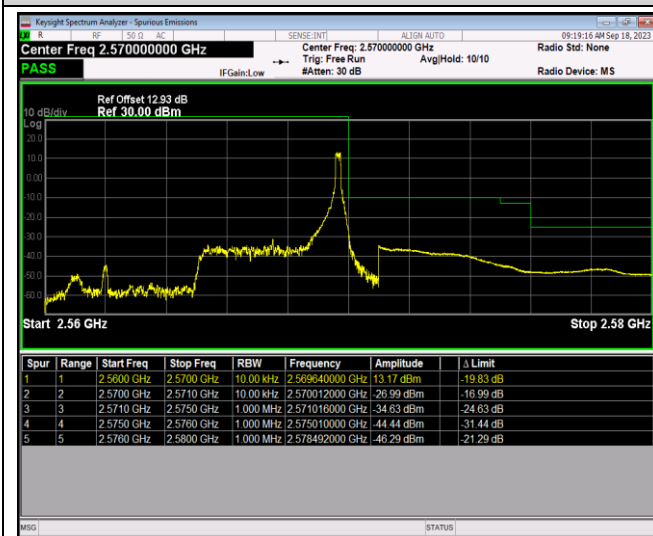

Band7-5MHz-QPSK-21425-1RB#24

Band7-5MHz-16QAM-20775-1RB#0