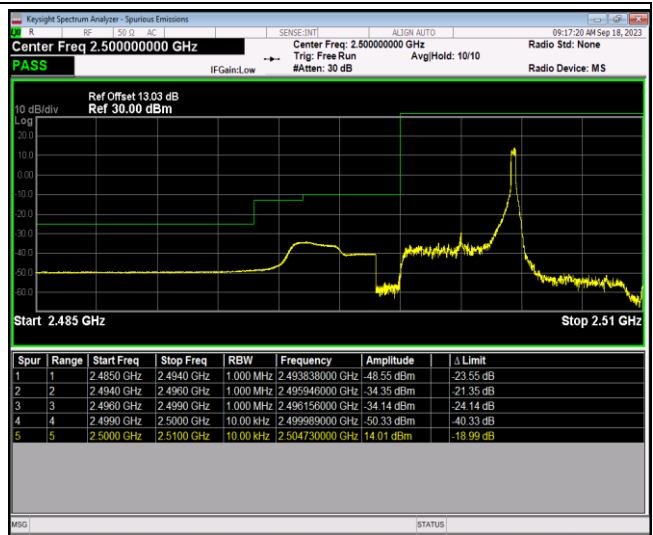

Band5-10MHz-64QAM-20600-1RB#0

Band5-10MHz-64QAM-20600-1RB#49

Band5-10MHz-64QAM-20600-50RB#0

Band7-5MHz-QPSK-20775-1RB#0

Band7-5MHz-QPSK-20775-1RB#24

Band7-5MHz-QPSK-20775-25RB#0

Band7-5MHz-QPSK-21425-1RB#0

Band7-5MHz-QPSK-21425-1RB#24