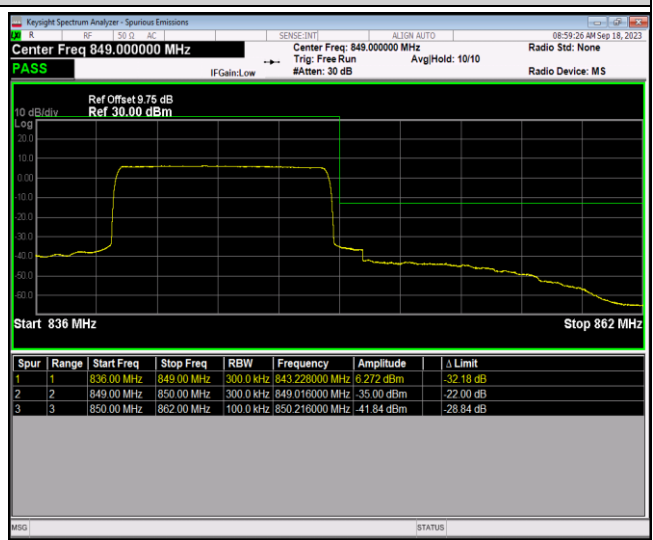

Band5-10MHz-16QAM-20450-50RB#0

Band5-10MHz-16QAM-20600-1RB#0

Band5-10MHz-16QAM-20600-1RB#49

Band5-10MHz-16QAM-20600-50RB#0

Band5-10MHz-64QAM-20450-1RB#0

Band5-10MHz-64QAM-20450-1RB#49

Band5-10MHz-64QAM-20450-50RB#0

Band5-10MHz-64QAM-20600-1RB#0

Band5-10MHz-64QAM-20600-1RB#49

Band5-10MHz-64QAM-20600-50RB#0

Band7-5MHz-QPSK-20775-1RB#0

Band7-5MHz-QPSK-20775-1RB#24

Band7-5MHz-QPSK-20775-25RB#0

Band7-5MHz-QPSK-21425-1RB#0

Band7-5MHz-QPSK-21425-1RB#24