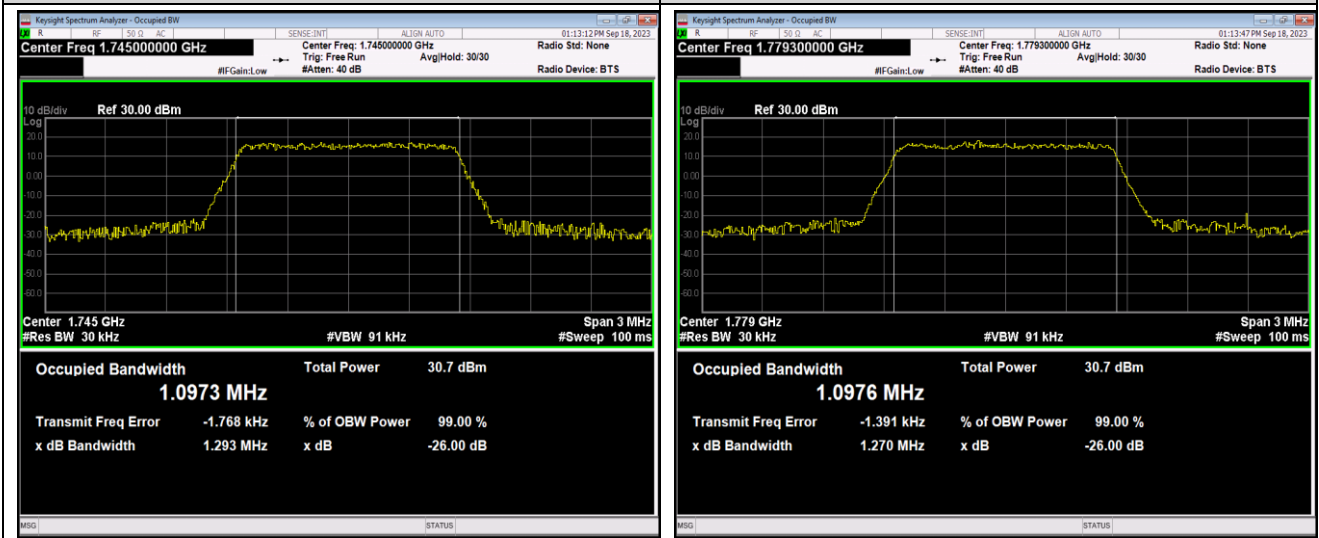

Band66-1.4MHz-16QAM-132322-6RB#0

Band66-1.4MHz-16QAM-132665-6RB#0

Band66-1.4MHz-64QAM-131979-6RB#0

Band66-1.4MHz-64QAM-132322-6RB#0