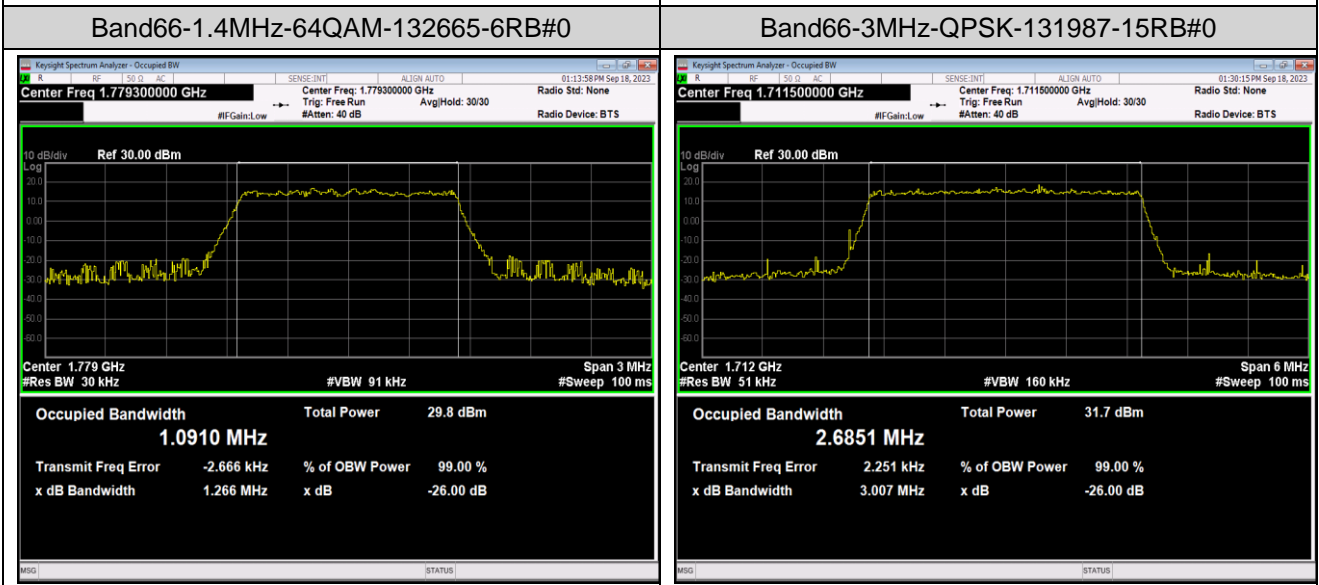

Band66-3MHz-16QAM-131987-15RB#0   Band66-3MHz-16QAM-132322-15RB#0