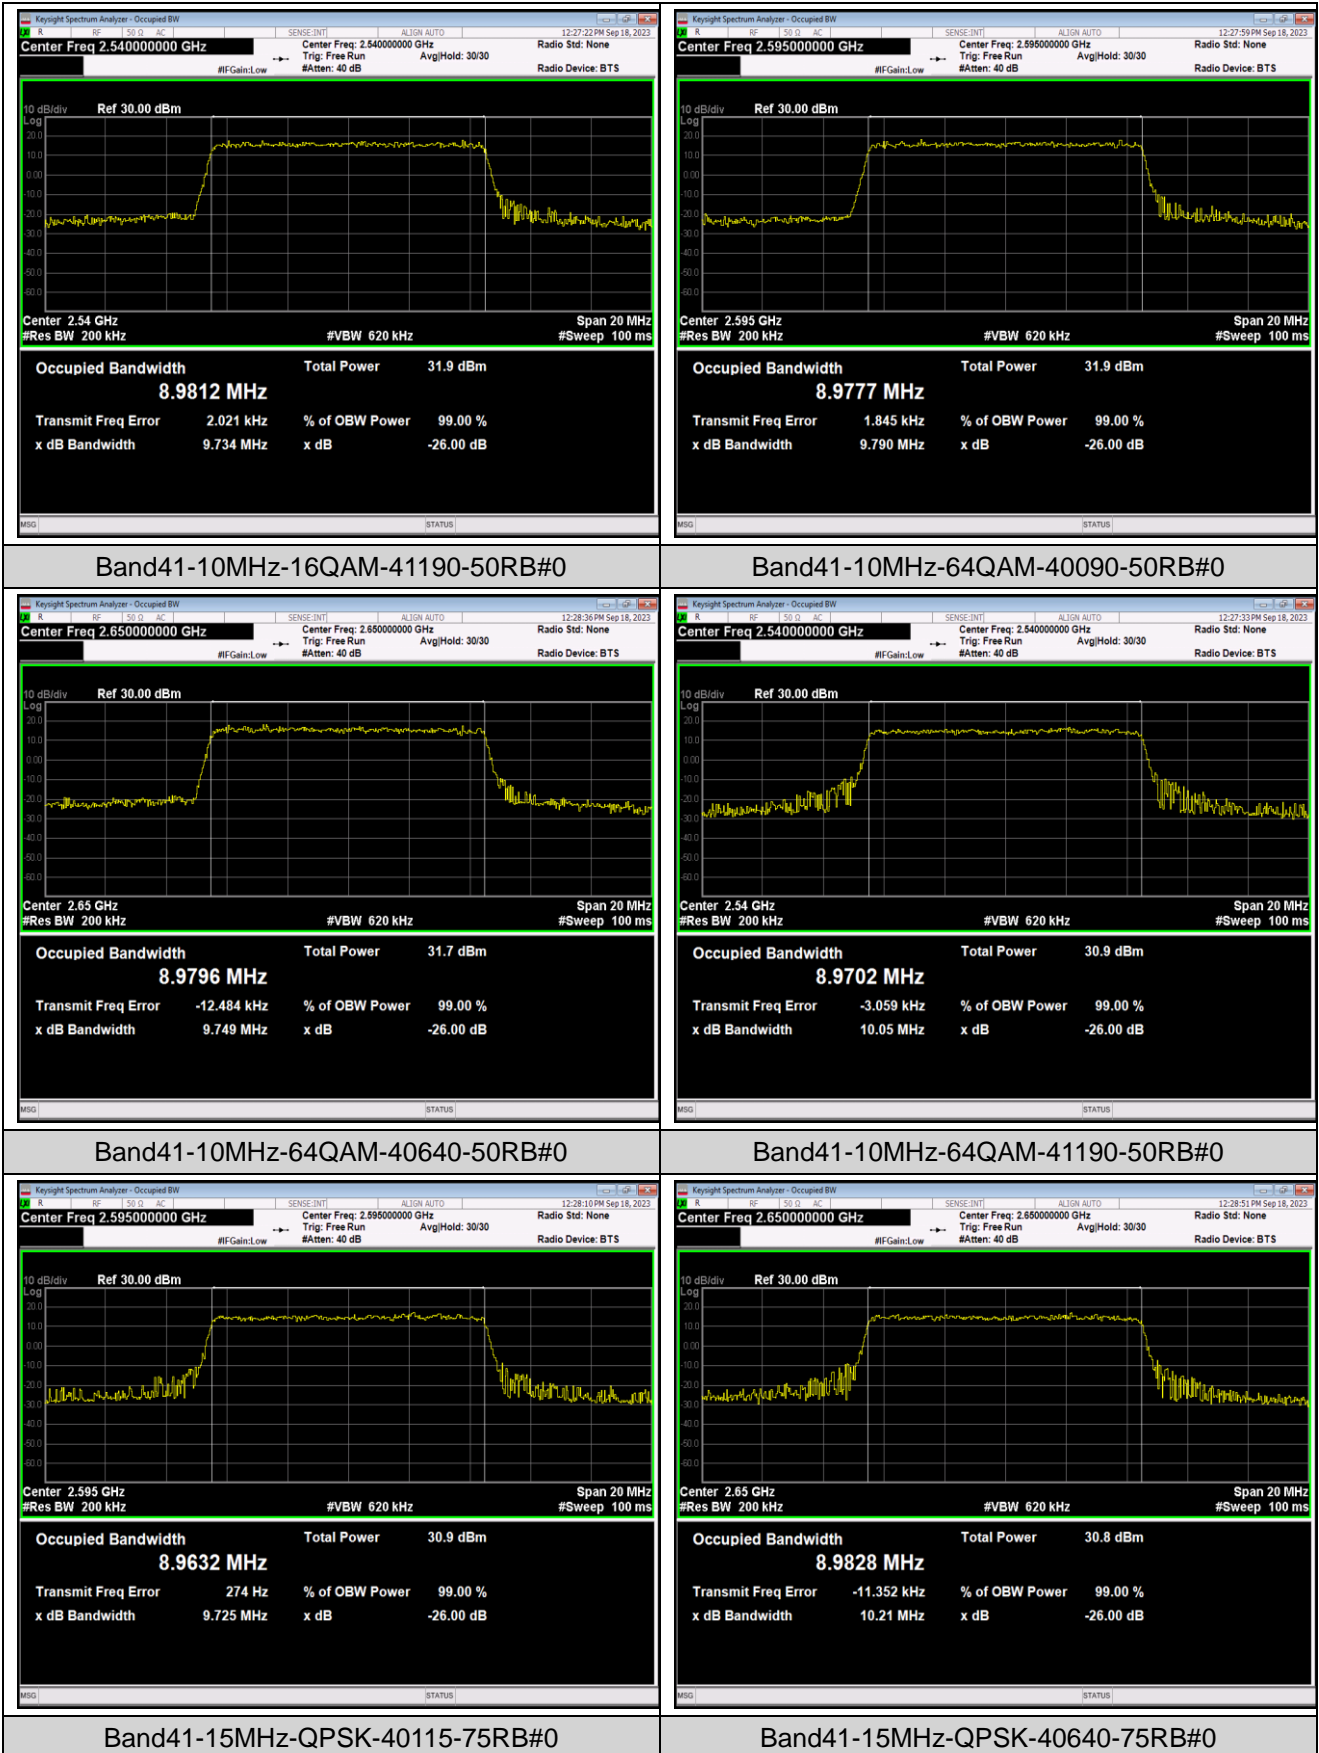

Band41-5MHz-64QAM-41215-25RB#0

Band41-10MHz-QPSK-40090-50RB#0

Band41-10MHz-QPSK-40640-50RB#0

Band41-10MHz-QPSK-41190-50RB#0

Band41-10MHz-16QAM-40090-50RB#0

Band41-10MHz-16QAM-40640-50RB#0

Band41-15MHz-QPSK-41165-75RB#0

Band41-15MHz-16QAM-40115-75RB#0

Band41-15MHz-16QAM-40640-75RB#0

Band41-15MHz-16QAM-41165-75RB#0

Band41-15MHz-64QAM-40115-75RB#0

Band41-15MHz-64QAM-40640-75RB#0

Band66-1.4MHz-QPSK-132665-6RB#0

Band66-1.4MHz-16QAM-131979-6RB#0