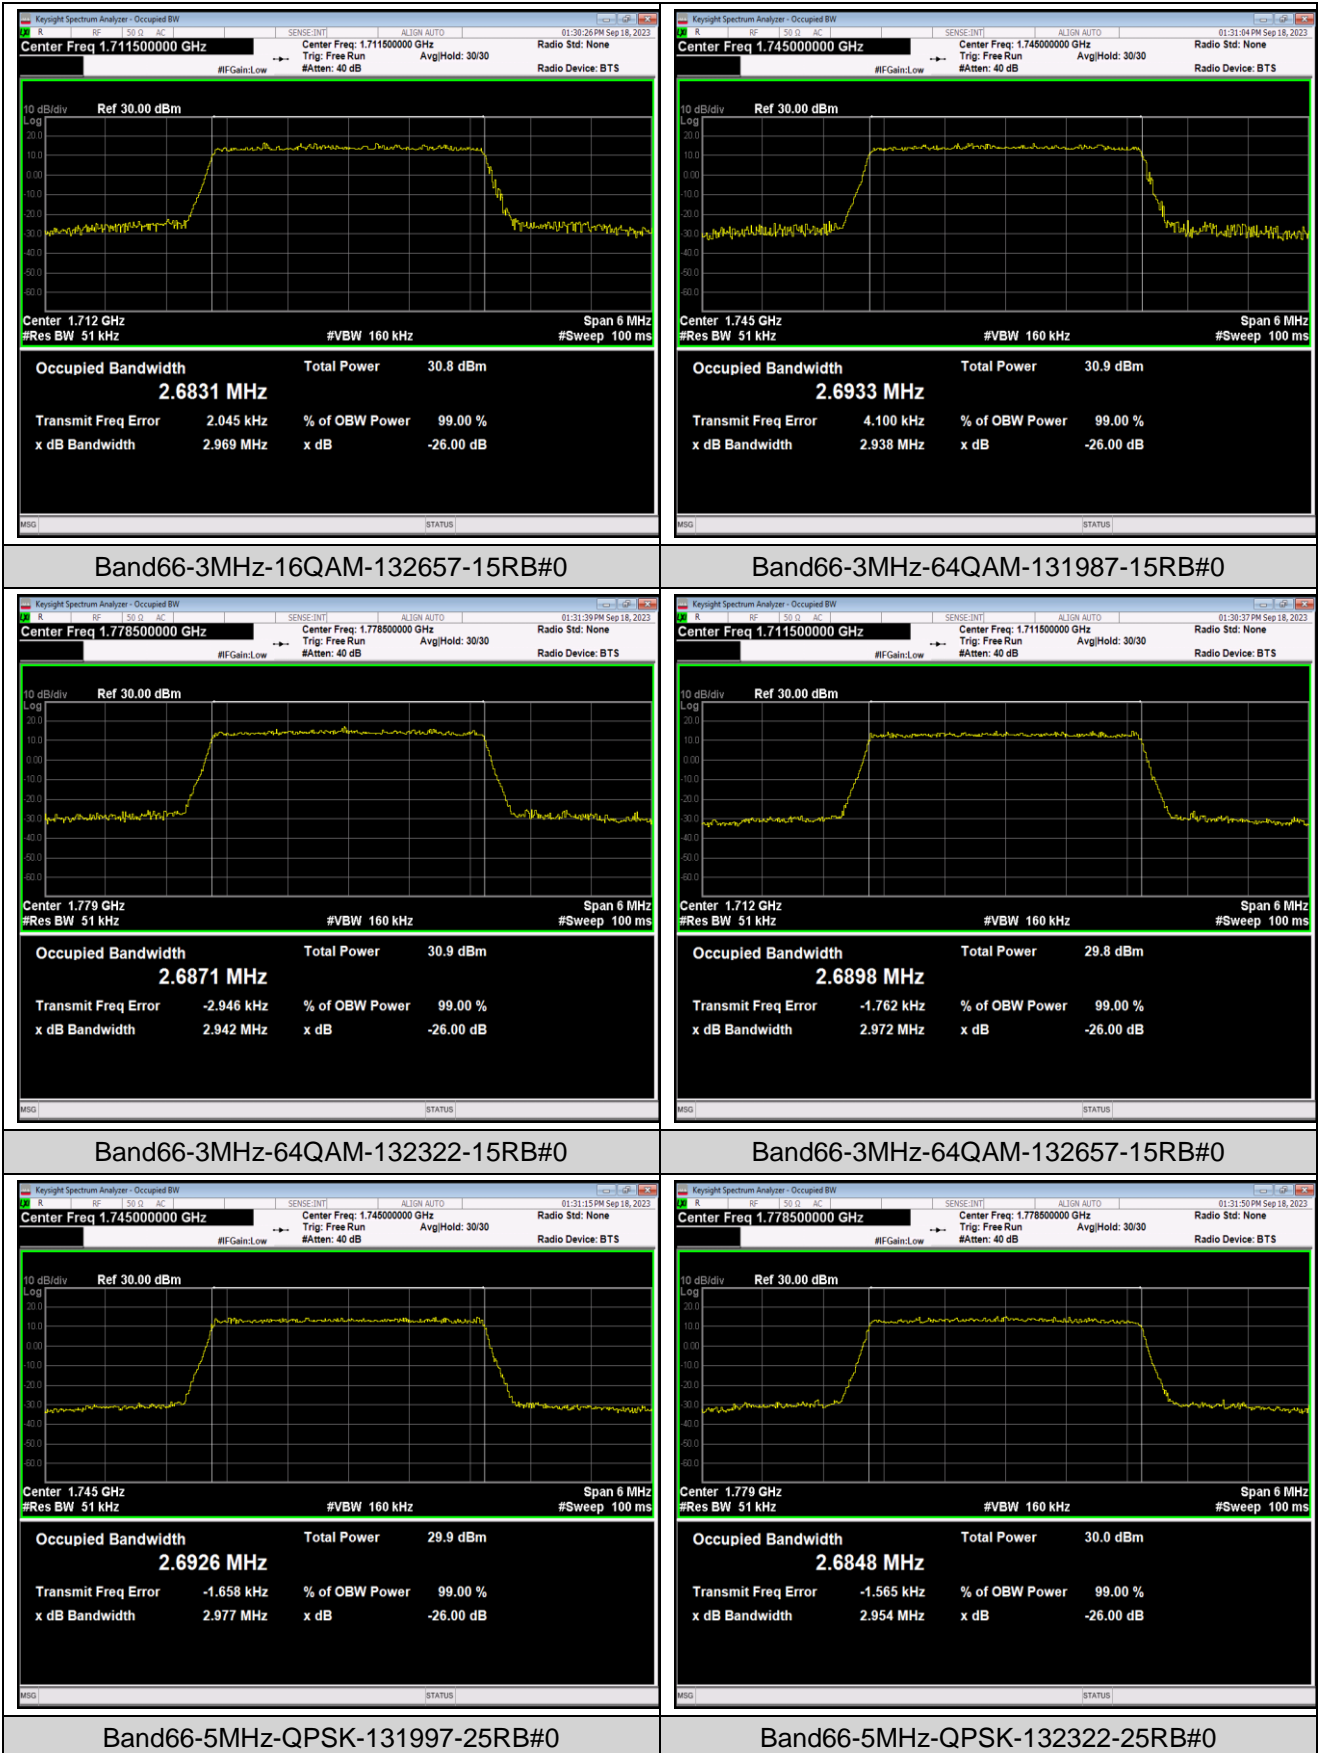

Band66-1.4MHz-16QAM-132322-6RB#0

Band66-1.4MHz-16QAM-132665-6RB#0

Band66-1.4MHz-64QAM-131979-6RB#0

Band66-1.4MHz-64QAM-132322-6RB#0

Band66-3MHz-16QAM-131987-15RB#0      Band66-3MHz-16QAM-132322-15RB#0

Band66-10MHz-16QAM-132622-50RB#0