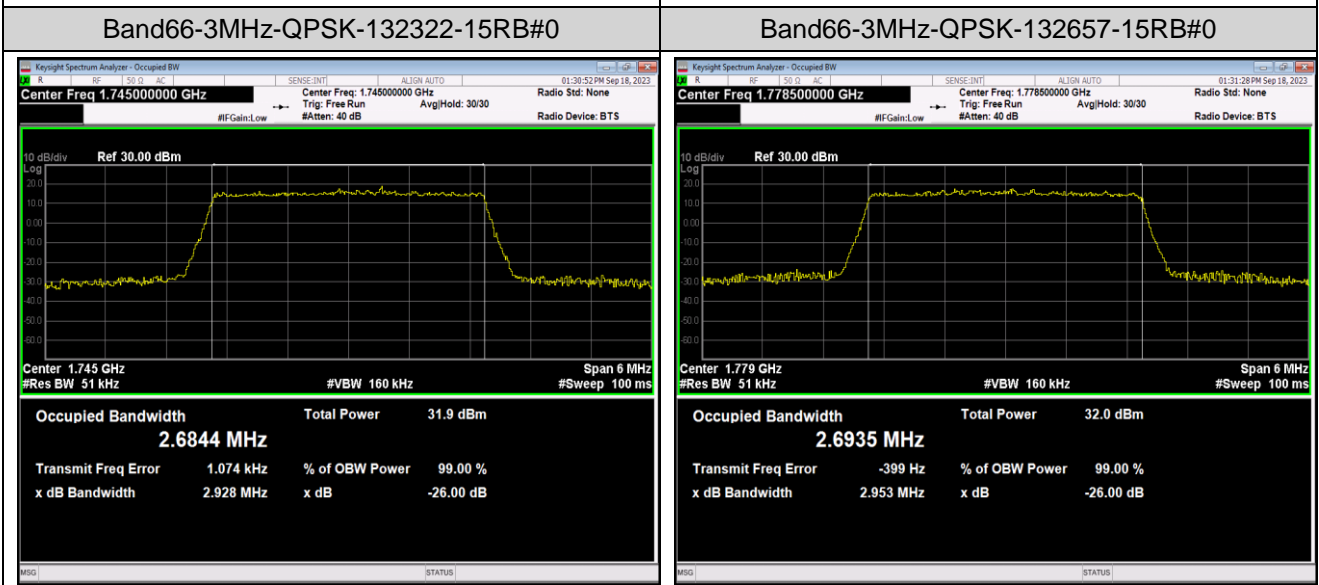

Band66-3MHz-16QAM-131987-15RB#0   Band66-3MHz-16QAM-132322-15RB#0