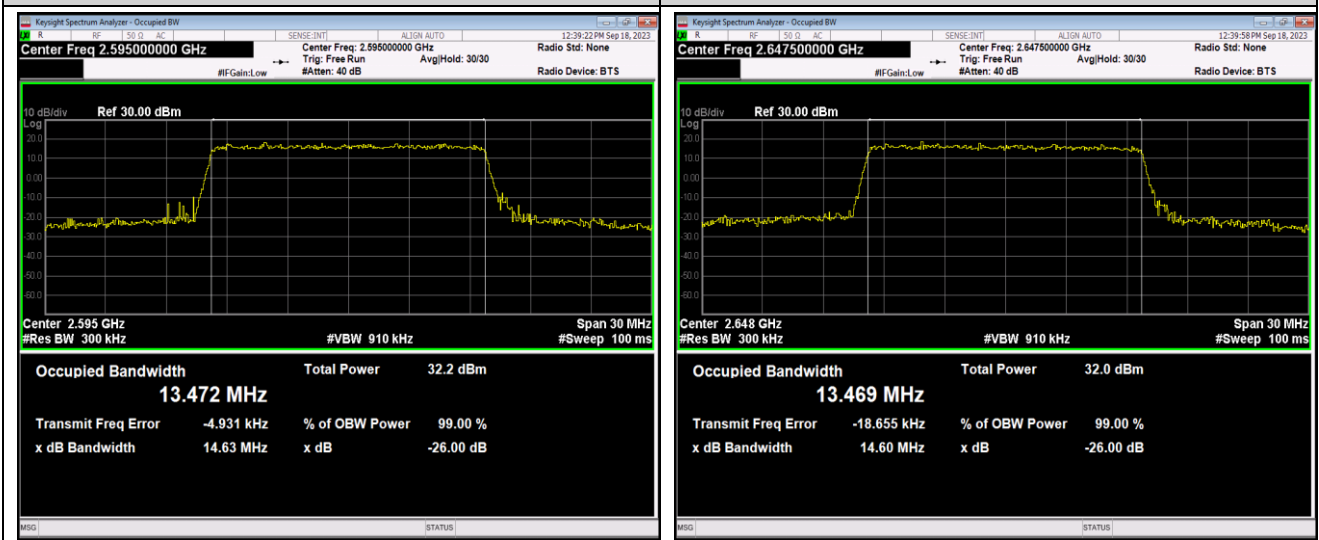

Band41-15MHz-16QAM-40640-75RB#0

Band41-15MHz-16QAM-41165-75RB#0

Band41-15MHz-64QAM-40115-75RB#0

Band41-15MHz-64QAM-40640-75RB#0