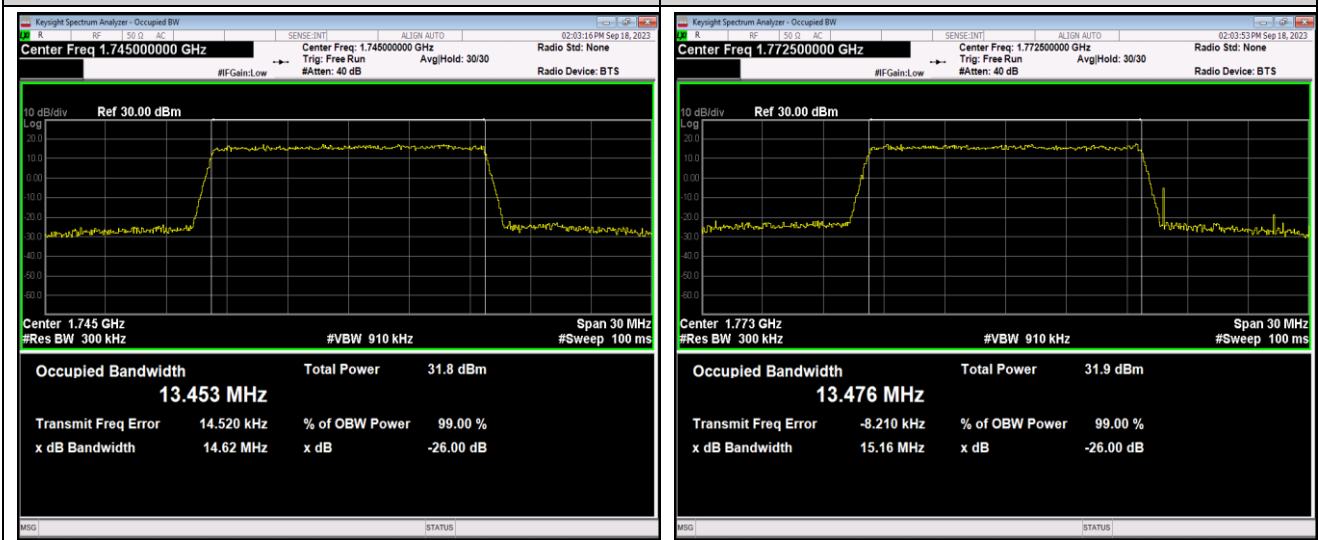

Band66-15MHz-16QAM-132322-75RB#0

Band66-15MHz-16QAM-132597-75RB#0

Band66-15MHz-64QAM-132047-75RB#0

Band66-15MHz-64QAM-132322-75RB#0