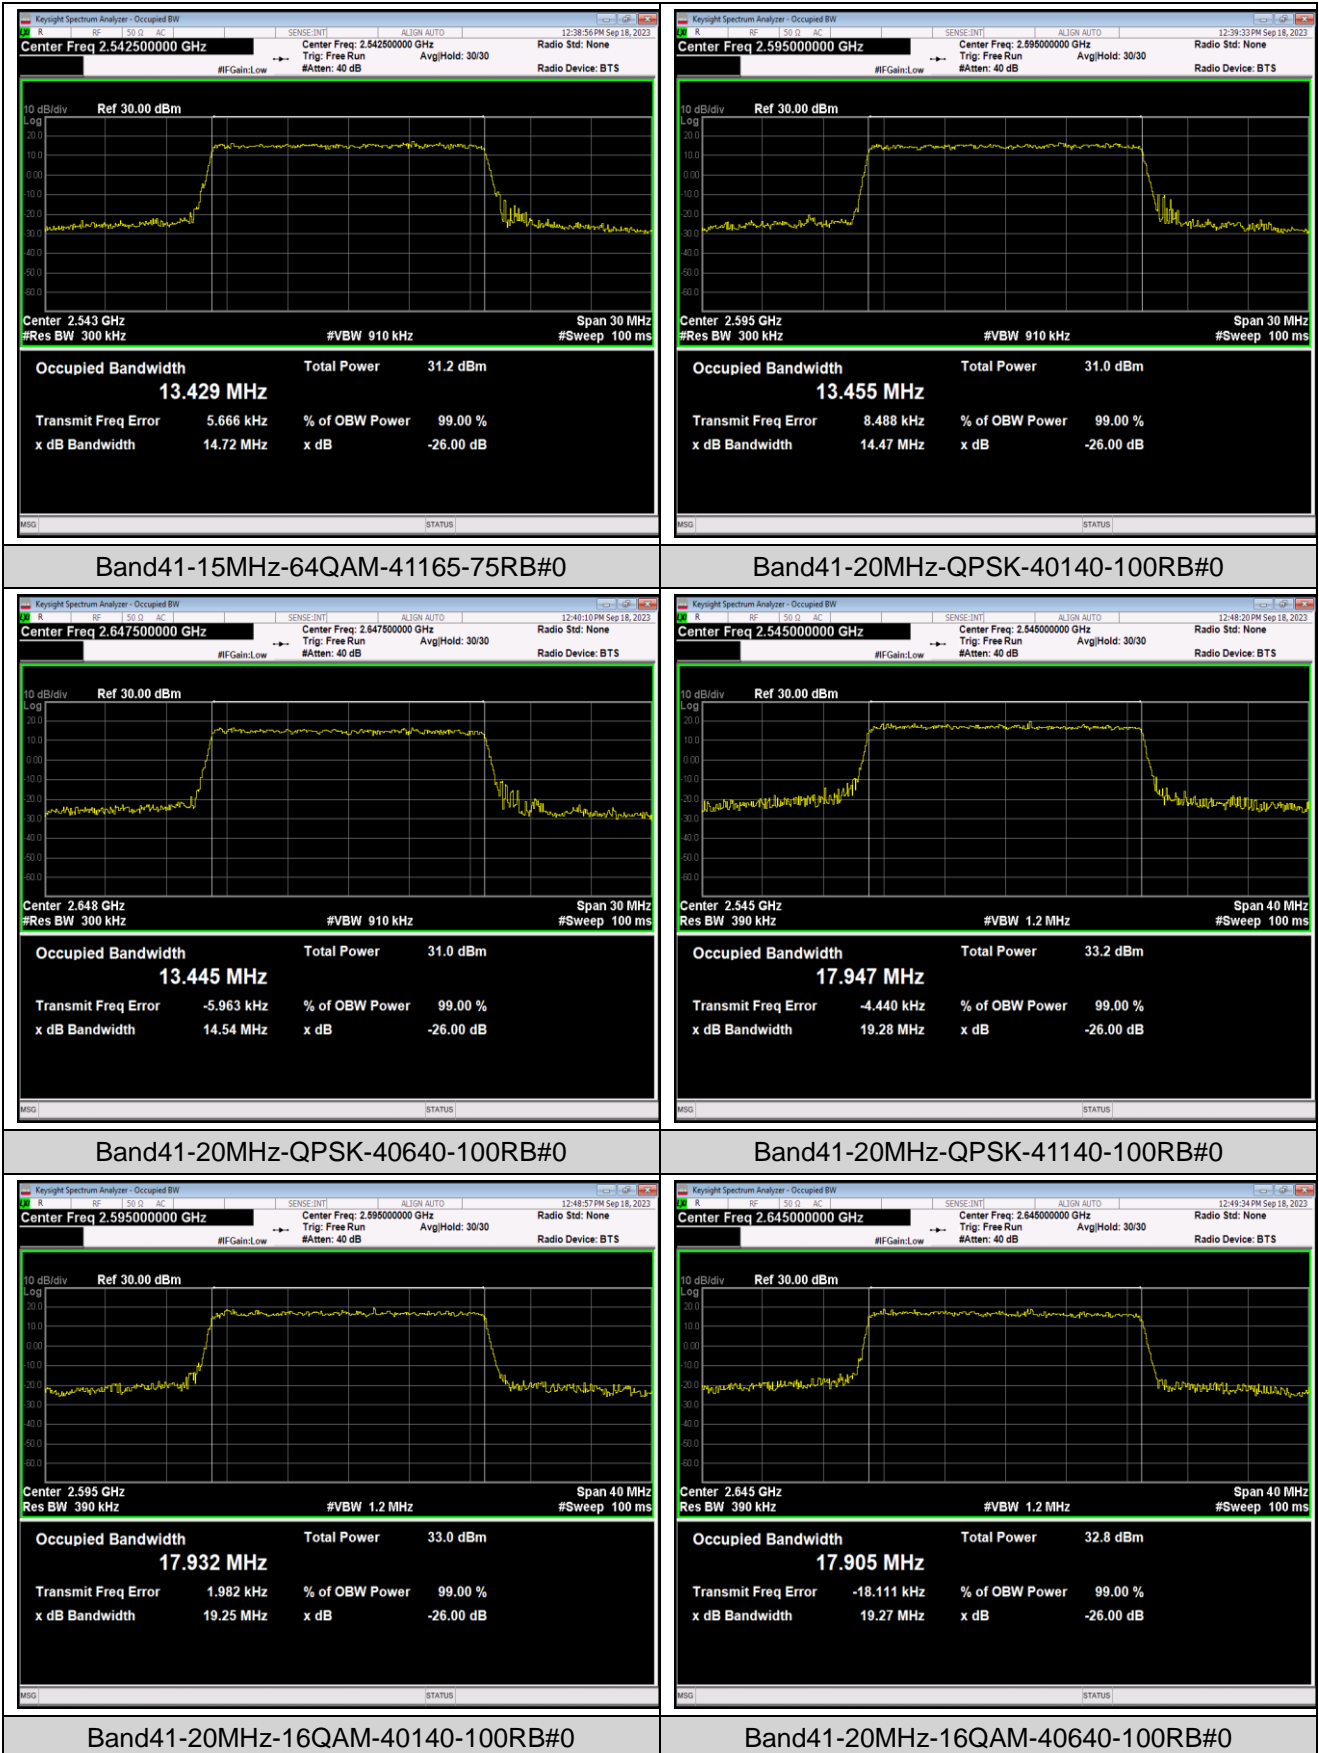

Band41-5MHz-64QAM-41215-25RB#0

Band41-10MHz-QPSK-40090-50RB#0

Band41-10MHz-QPSK-40640-50RB#0

Band41-10MHz-QPSK-41190-50RB#0

Band41-10MHz-16QAM-40090-50RB#0

Band41-10MHz-16QAM-40640-50RB#0

Band41-15MHz-QPSK-41165-75RB#0

Band41-15MHz-16QAM-40115-75RB#0

Band41-15MHz-16QAM-40640-75RB#0

Band41-15MHz-16QAM-41165-75RB#0

Band41-15MHz-64QAM-40115-75RB#0

Band41-15MHz-64QAM-40640-75RB#0

Band66-1.4MHz-QPSK-132665-6RB#0

Band66-1.4MHz-16QAM-131979-6RB#0

Band66-1.4MHz-16QAM-132322-6RB#0

Band66-1.4MHz-16QAM-132665-6RB#0

Band66-1.4MHz-64QAM-131979-6RB#0

Band66-1.4MHz-64QAM-132322-6RB#0

Band66-3MHz-16QAM-131987-15RB#0      Band66-3MHz-16QAM-132322-15RB#0

Band66-10MHz-16QAM-132622-50RB#0