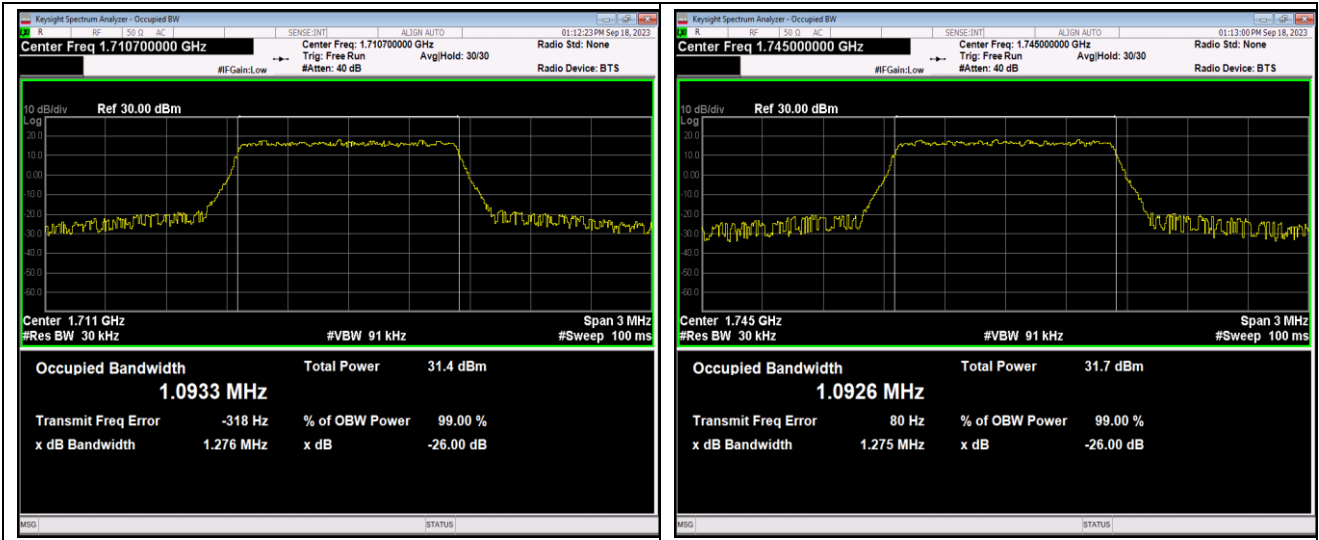

Band41-15MHz-16QAM-40115-75RB#0

Band41-15MHz-16QAM-40640-75RB#0

Band41-15MHz-16QAM-41165-75RB#0

Band41-15MHz-64QAM-40115-75RB#0

Band41-15MHz-64QAM-40640-75RB#0

Band66-1.4MHz-QPSK-132665-6RB#0

Band66-1.4MHz-16QAM-131979-6RB#0