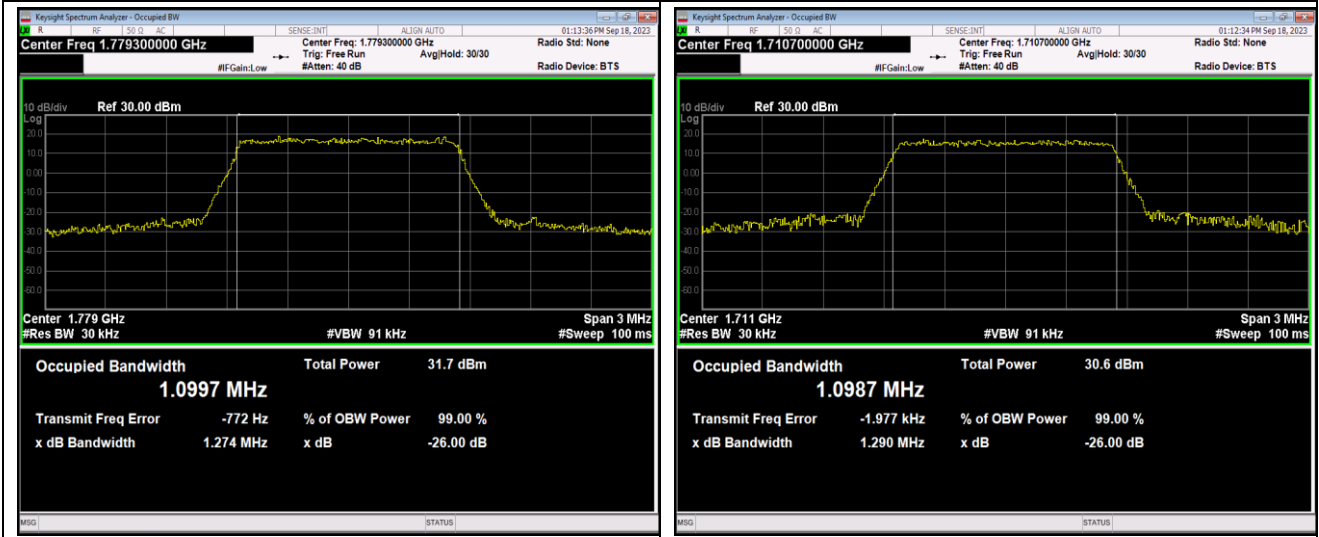

Band41-15MHz-16QAM-40115-75RB#0

Band41-15MHz-16QAM-40640-75RB#0

Band41-15MHz-16QAM-41165-75RB#0

Band41-15MHz-64QAM-40115-75RB#0

Band41-15MHz-64QAM-40640-75RB#0

Band66-1.4MHz-QPSK-132665-6RB#0

Band66-1.4MHz-16QAM-131979-6RB#0