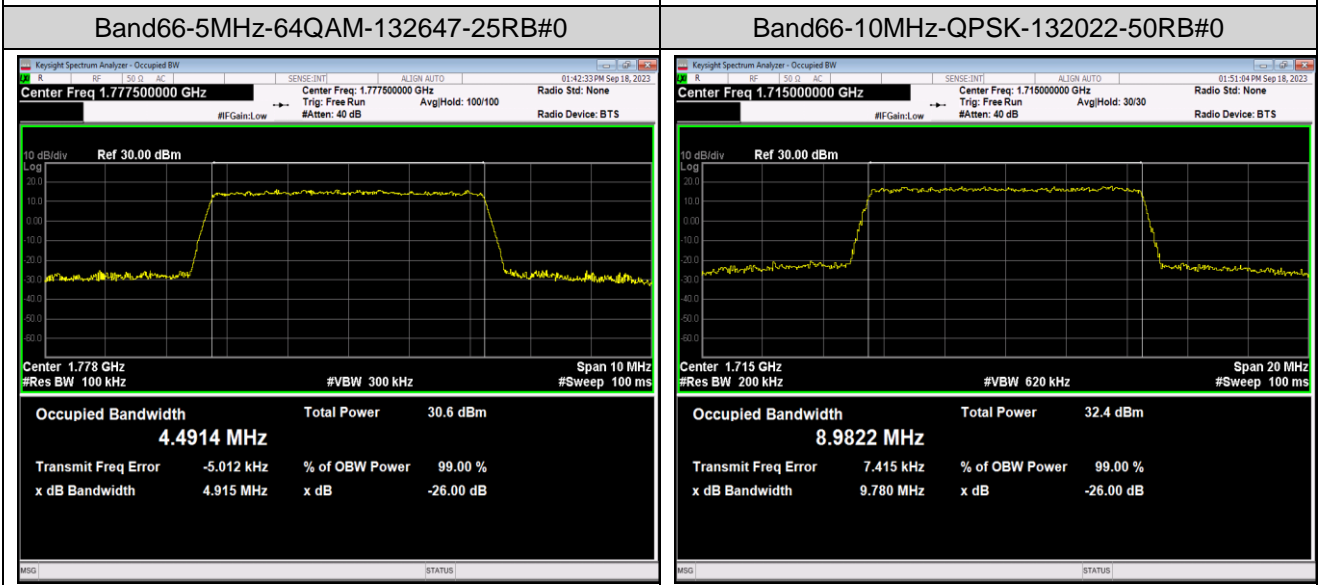

Band66-1.4MHz-16QAM-132322-6RB#0

Band66-1.4MHz-16QAM-132665-6RB#0

Band66-1.4MHz-64QAM-131979-6RB#0

Band66-1.4MHz-64QAM-132322-6RB#0

Band66-3MHz-16QAM-131987-15RB#0      Band66-3MHz-16QAM-132322-15RB#0

Band66-10MHz-16QAM-132622-50RB#0