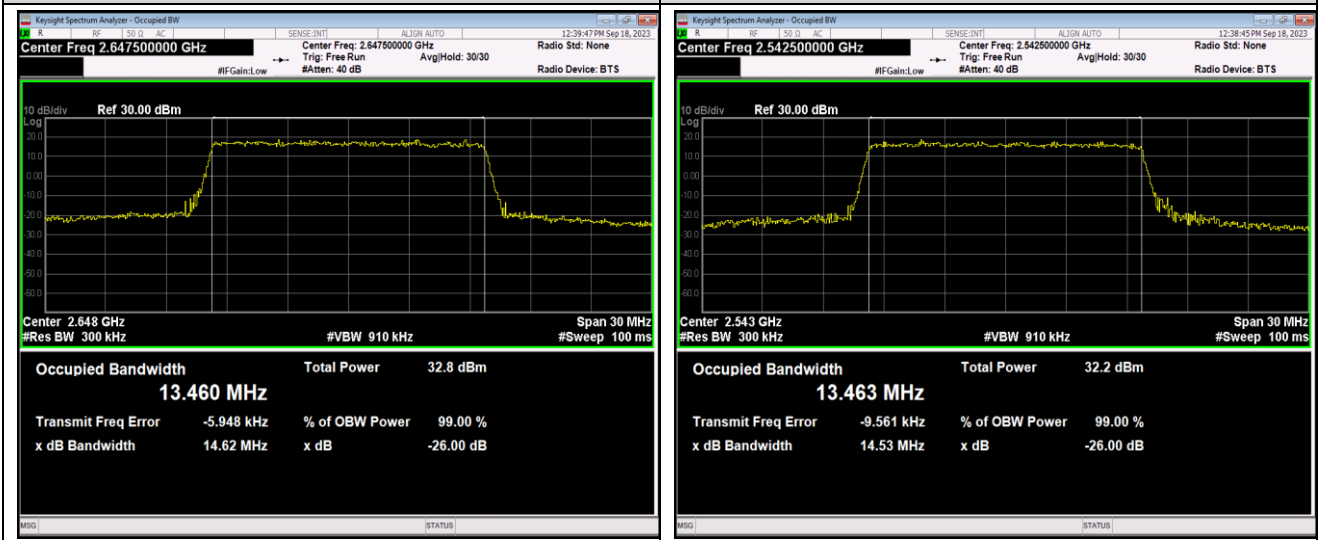

Band41-15MHz-QPSK-41165-75RB#0

Band41-15MHz-16QAM-40115-75RB#0

Band41-15MHz-16QAM-40640-75RB#0

Band41-15MHz-16QAM-41165-75RB#0