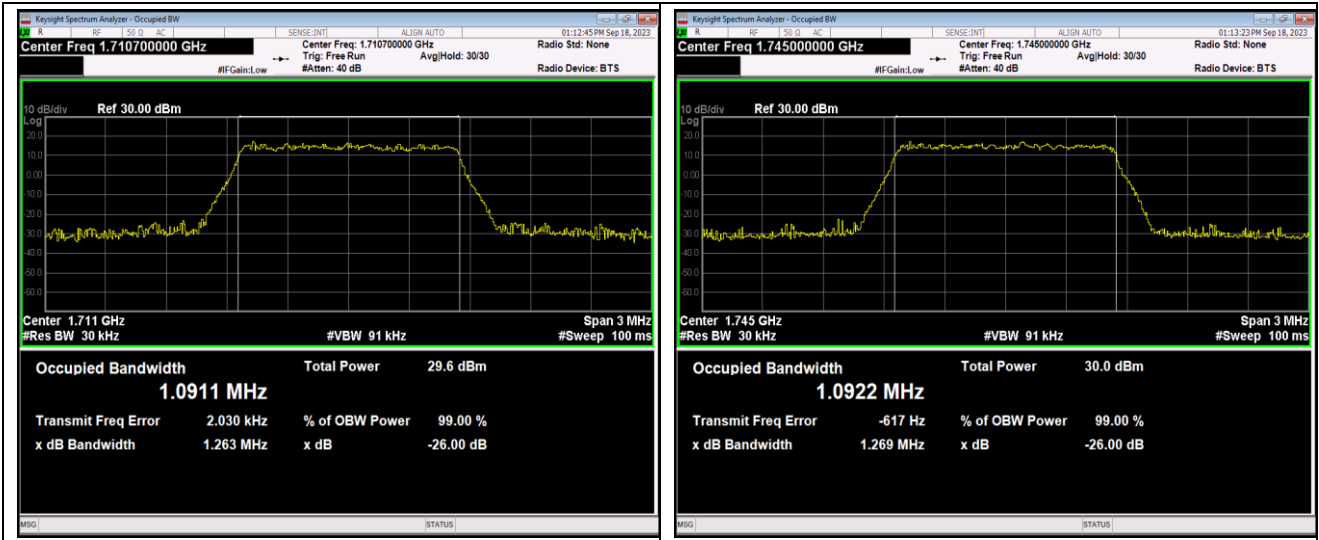

Band66-1.4MHz-64QAM-131979-6RB#0

Band66-1.4MHz-64QAM-132322-6RB#0