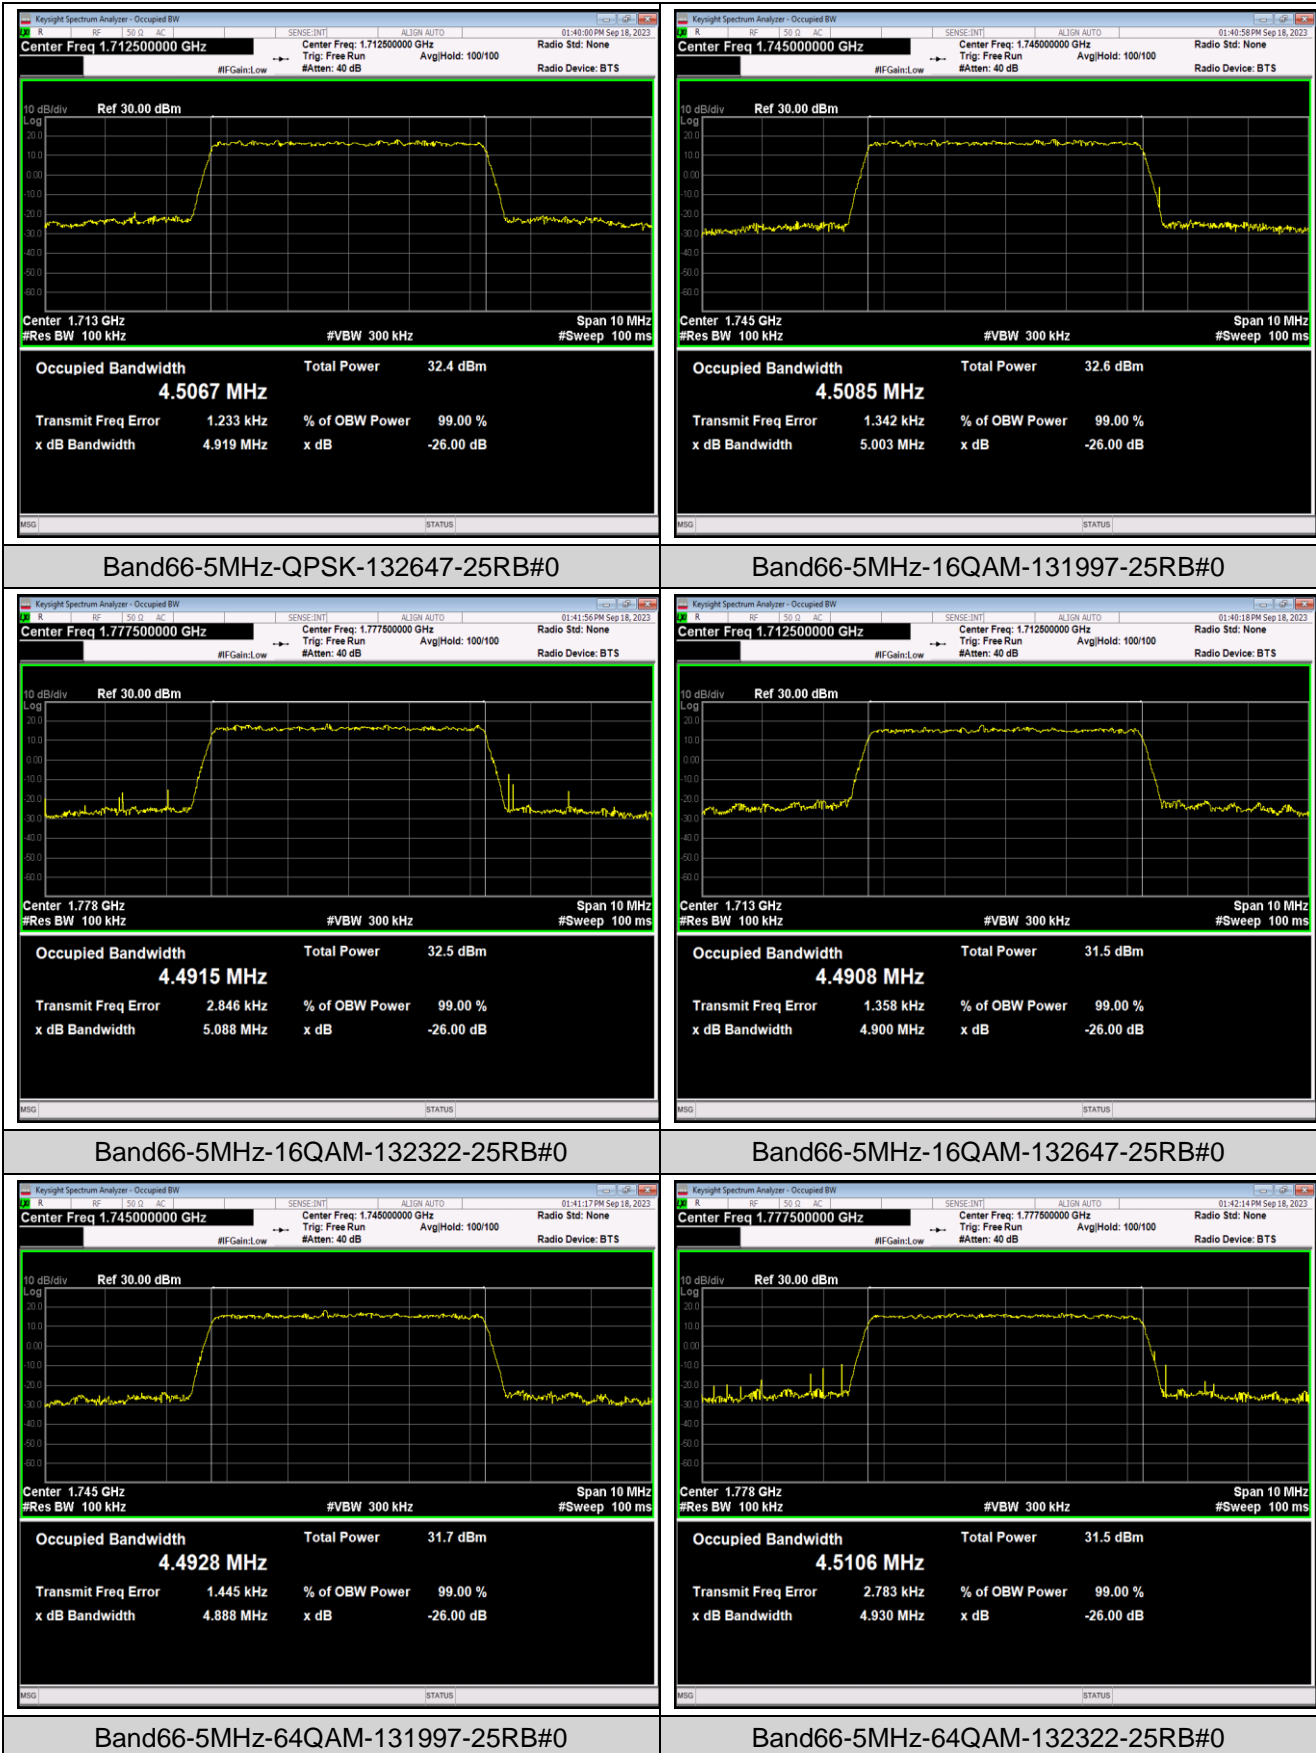

Band41-5MHz-64QAM-41215-25RB#0

Band41-10MHz-QPSK-40090-50RB#0

Band41-10MHz-QPSK-40640-50RB#0

Band41-10MHz-QPSK-41190-50RB#0

Band41-10MHz-16QAM-40090-50RB#0

Band41-10MHz-16QAM-40640-50RB#0

Band41-15MHz-QPSK-41165-75RB#0

Band66-1.4MHz-16QAM-132322-6RB#0

Band66-1.4MHz-16QAM-132665-6RB#0

Band66-1.4MHz-64QAM-131979-6RB#0

Band66-1.4MHz-64QAM-132322-6RB#0

Band66-3MHz-16QAM-131987-15RB#0      Band66-3MHz-16QAM-132322-15RB#0

Band66-10MHz-16QAM-132622-50RB#0