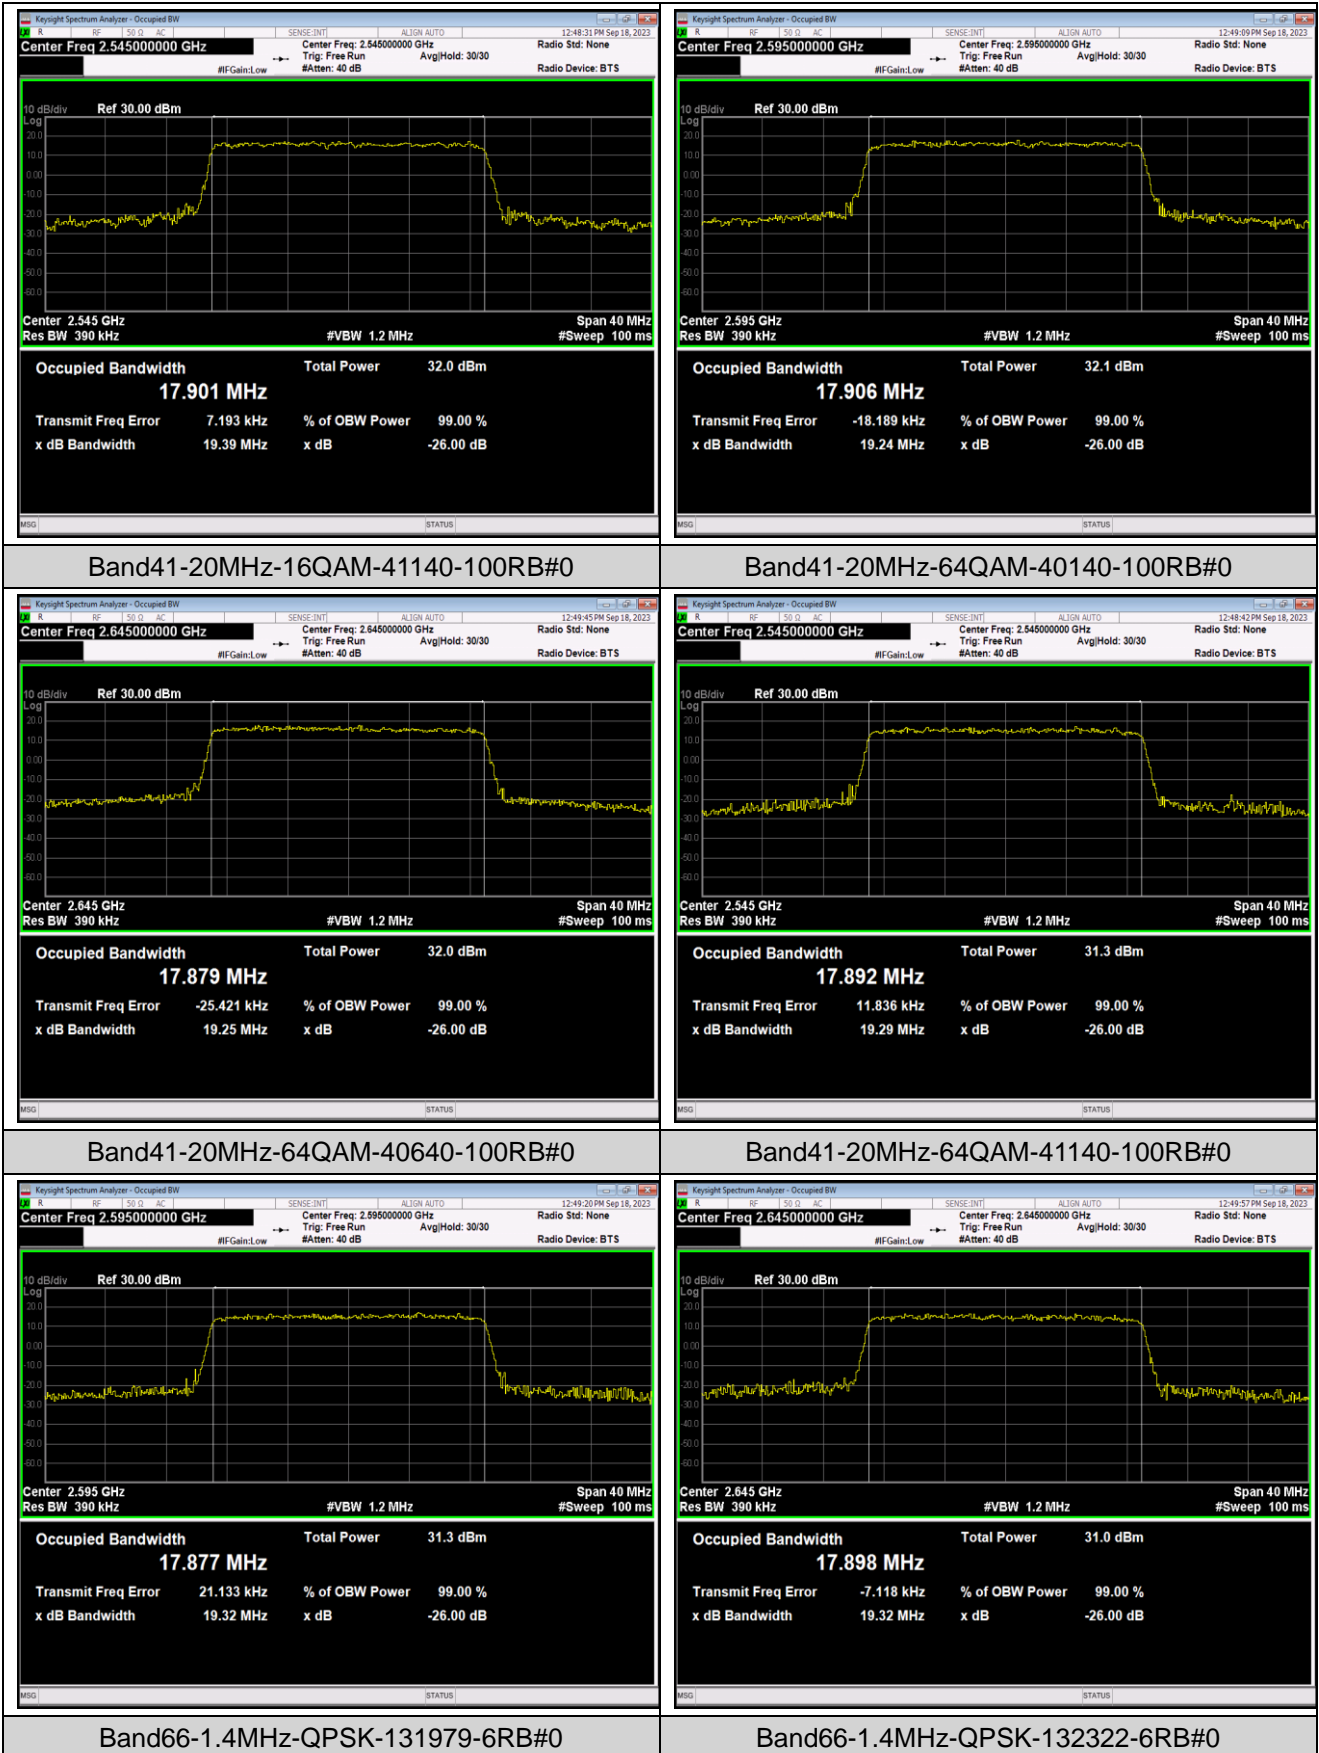

Band41-5MHz-64QAM-41215-25RB#0

Band41-10MHz-QPSK-40090-50RB#0

Band41-10MHz-QPSK-40640-50RB#0

Band41-10MHz-QPSK-41190-50RB#0

Band41-10MHz-16QAM-40090-50RB#0

Band41-10MHz-16QAM-40640-50RB#0

Band41-15MHz-QPSK-41165-75RB#0

Band41-15MHz-16QAM-40115-75RB#0

Band41-15MHz-16QAM-40640-75RB#0

Band41-15MHz-16QAM-41165-75RB#0

Band41-15MHz-64QAM-40115-75RB#0

Band41-15MHz-64QAM-40640-75RB#0

Band66-1.4MHz-QPSK-132665-6RB#0

Band66-1.4MHz-16QAM-131979-6RB#0

Band66-1.4MHz-16QAM-132322-6RB#0

Band66-1.4MHz-16QAM-132665-6RB#0

Band66-1.4MHz-64QAM-131979-6RB#0

Band66-1.4MHz-64QAM-132322-6RB#0

Band66-3MHz-16QAM-131987-15RB#0      Band66-3MHz-16QAM-132322-15RB#0

Band66-10MHz-16QAM-132622-50RB#0